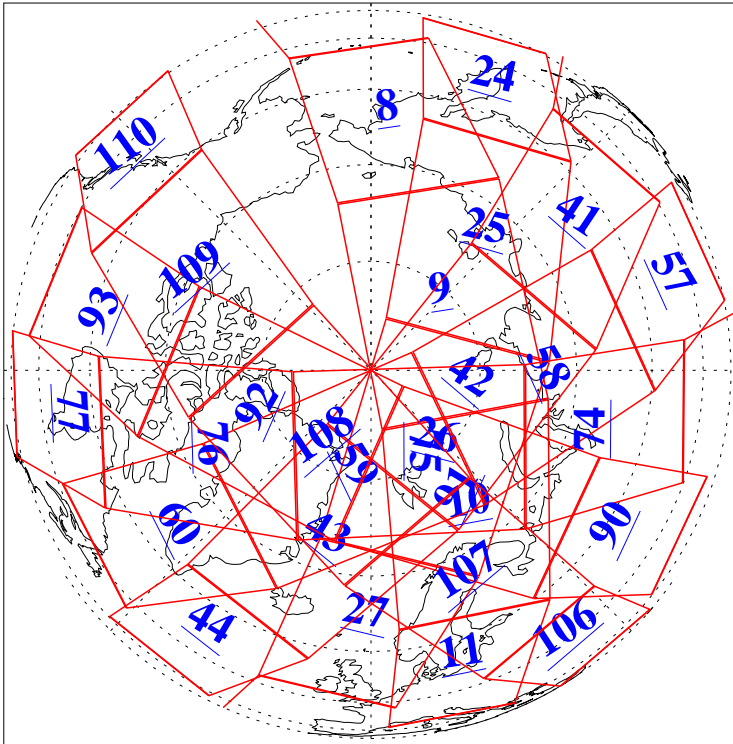

L1B Availability  
AMSU Granules: 240  
HSB Granules: 0  
AIRS Granules: 240

15 Mar 2015  
DoY 74  
Aqua Day 4698  
Granules: 1 to 120

Granules: 121 to 240

Legend: AMSU Available, HSB Available, AIRS Available

L1B Availability  
AMSU Granules: 240  
HSB Granules: 0  
AIRS Granules: 240

15 Mar 2015  
DoY 74  
Aqua Day 4698  
Ascending Granules

Descending Granules

Legend: AMSU Available, HSB Available, AIRS Available

L1B Availability  
 AMSU Granules: 240  
 HSB Granules: 0  
 AIRS Granules: 240

15 Mar 2015  
 DoY 74  
 Aqua Day 4698

Northern Hemisphere Granules

Southern Hemisphere Granules

Legend: AMSU Available, HSB Available, AIRS Available