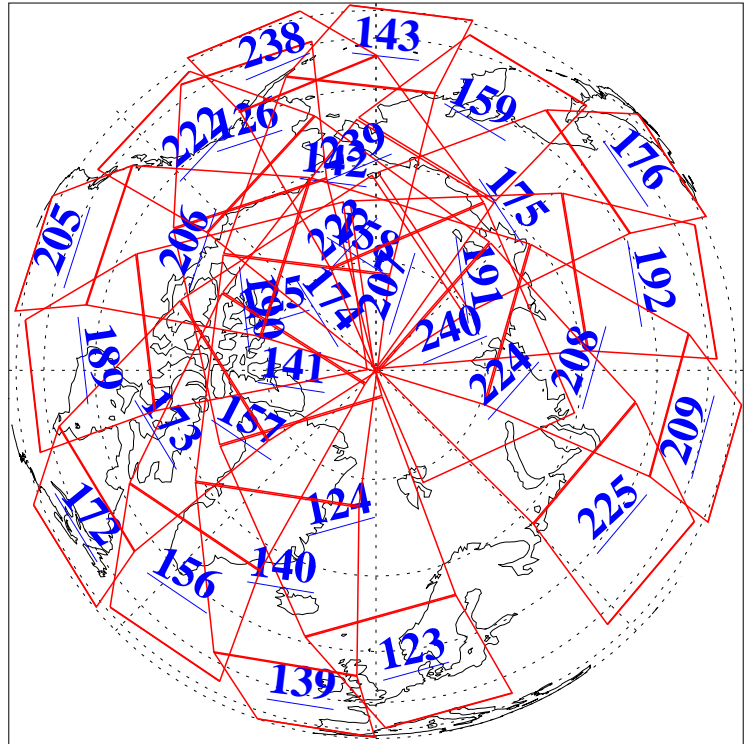

L1B Availability  
AMSU Granules: 240  
HSB Granules: 0  
AIRS Granules: 240

15 Mar 2015  
DoY 74  
Aqua Day 4698  
Granules: 1 to 120

Granules: 121 to 240

Legend: AMSU Available, HSB Available, AIRS Available

L1B Availability  
AMSU Granules: 240  
HSB Granules: 0  
AIRS Granules: 240

15 Mar 2015  
DoY 74  
Aqua Day 4698  
Ascending Granules

Descending Granules

Legend: AMSU Available, HSB Available, AIRS Available

L1B Availability  
 AMSU Granules: 240  
 HSB Granules: 0  
 AIRS Granules: 240

15 Mar 2015  
 DoY 74  
 Aqua Day 4698

Northern Hemisphere Granules

Southern Hemisphere Granules

Legend: AMSU Available, HSB Available, AIRS Available