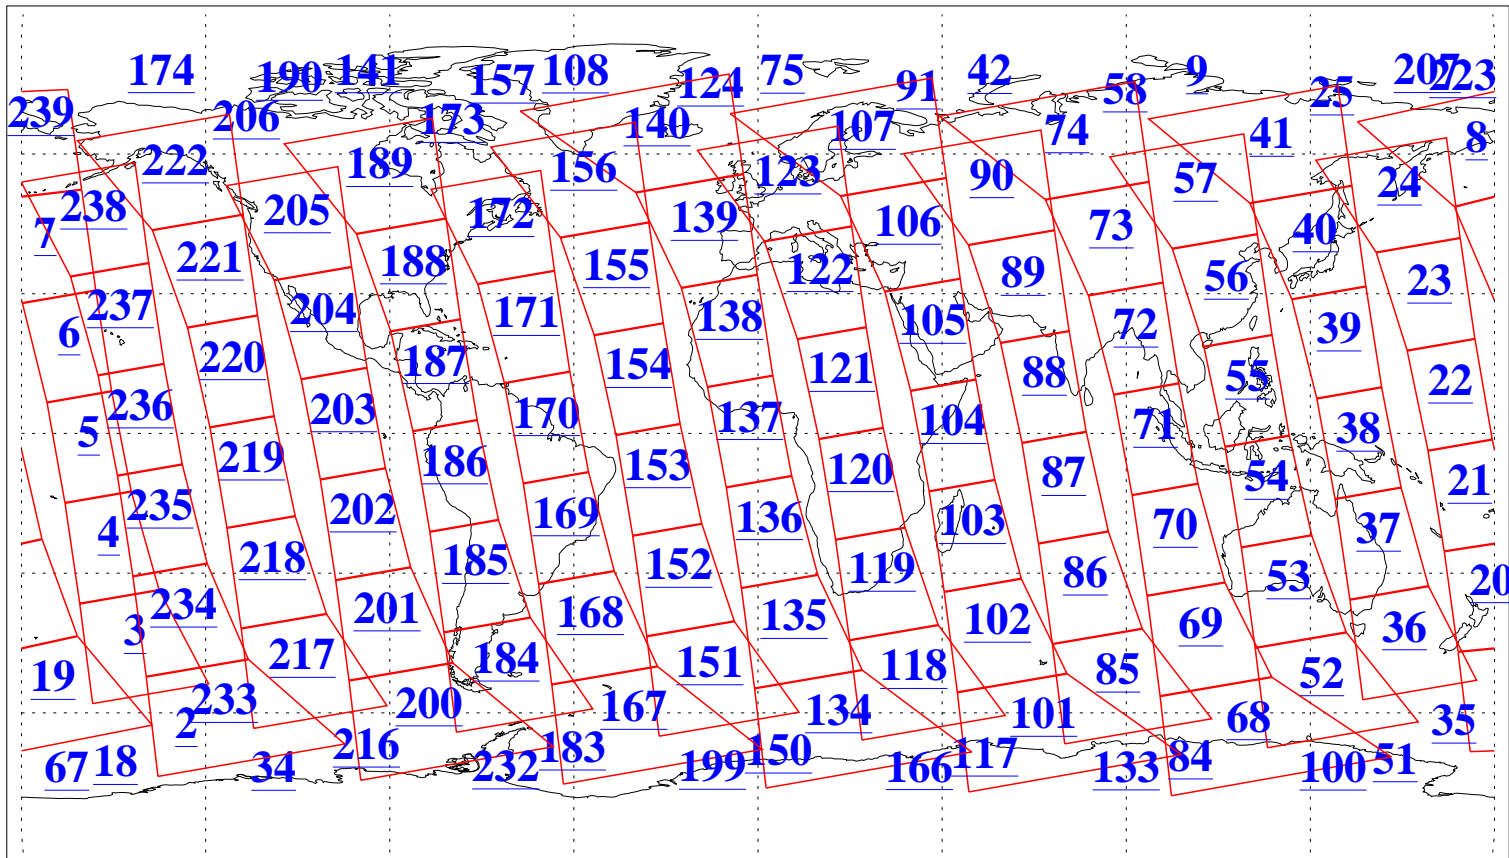

L1B Availability  
AMSU Granules: 240  
HSB Granules: 0  
AIRS Granules: 240

15 Mar 2015  
DoY 74  
Aqua Day 4698  
Granules: 1 to 120

Granules: 121 to 240

Legend: AMSU Available, HSB Available, AIRS Available

L1B Availability  
AMSU Granules: 240  
HSB Granules: 0  
AIRS Granules: 240

15 Mar 2015  
DoY 74  
Aqua Day 4698  
Ascending Granules

Descending Granules

Legend: AMSU Available, HSB Available, AIRS Available

L1B Availability  
 AMSU Granules: 240  
 HSB Granules: 0  
 AIRS Granules: 240

15 Mar 2015  
 DoY 74  
 Aqua Day 4698

Northern Hemisphere Granules

Southern Hemisphere Granules

Legend: AMSU Available, HSB Available, AIRS Available