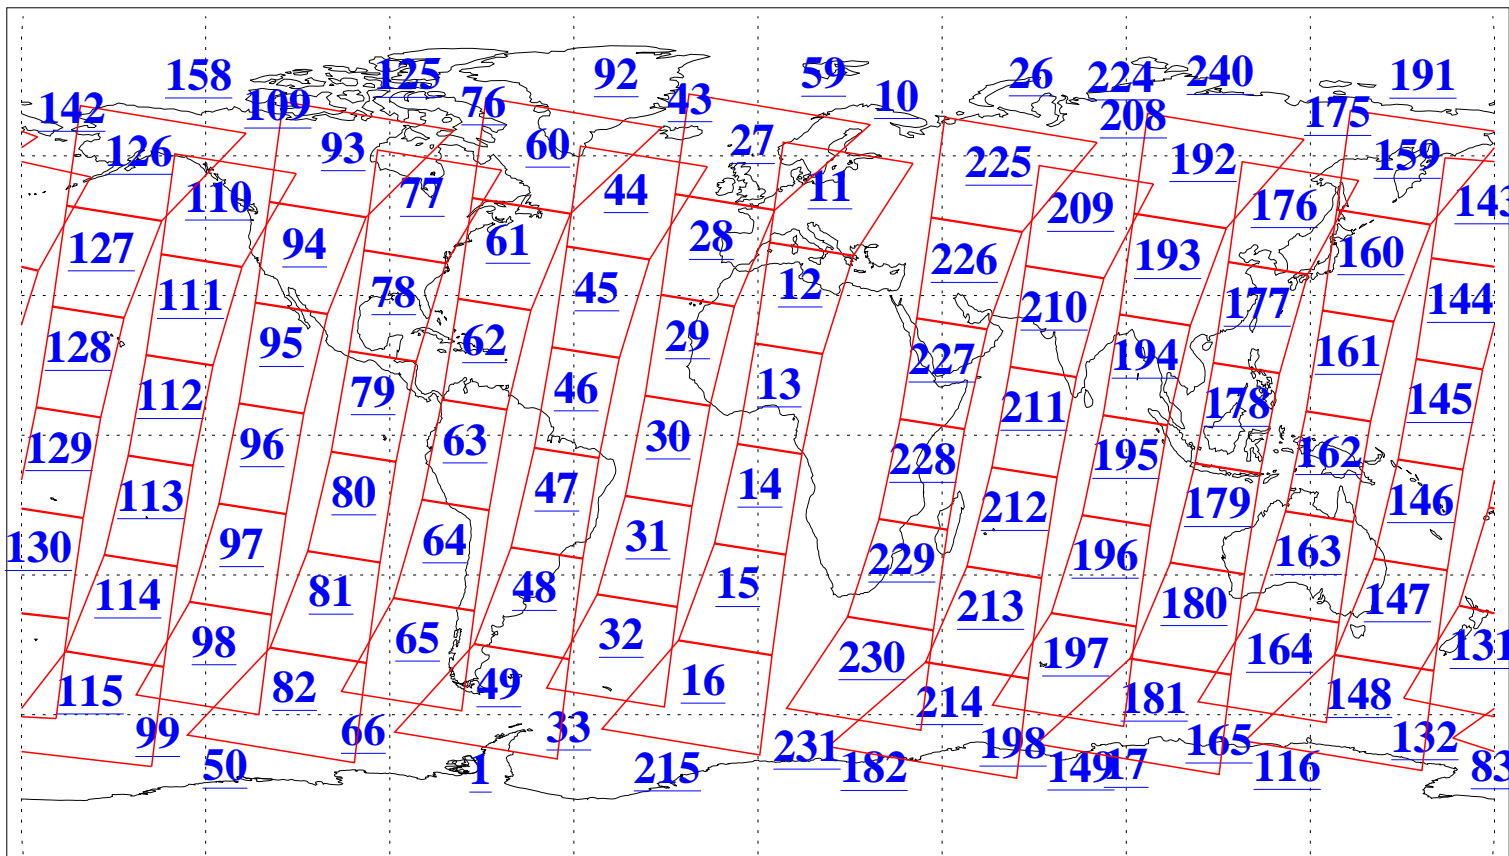

L1B Availability  
AMSU Granules: 240  
HSB Granules: 0  
AIRS Granules: 240

15 Mar 2015  
DoY 74  
Aqua Day 4698  
Granules: 1 to 120

Granules: 121 to 240

Legend: AMSU Available, HSB Available, AIRS Available

L1B Availability  
AMSU Granules: 240  
HSB Granules: 0  
AIRS Granules: 240

15 Mar 2015  
DoY 74  
Aqua Day 4698  
Ascending Granules

Descending Granules

Legend: AMSU Available, HSB Available, AIRS Available

L1B Availability  
 AMSU Granules: 240  
 HSB Granules: 0  
 AIRS Granules: 240

15 Mar 2015  
 DoY 74  
 Aqua Day 4698

Northern Hemisphere Granules

Southern Hemisphere Granules

Legend: AMSU Available, HSB Available, AIRS Available