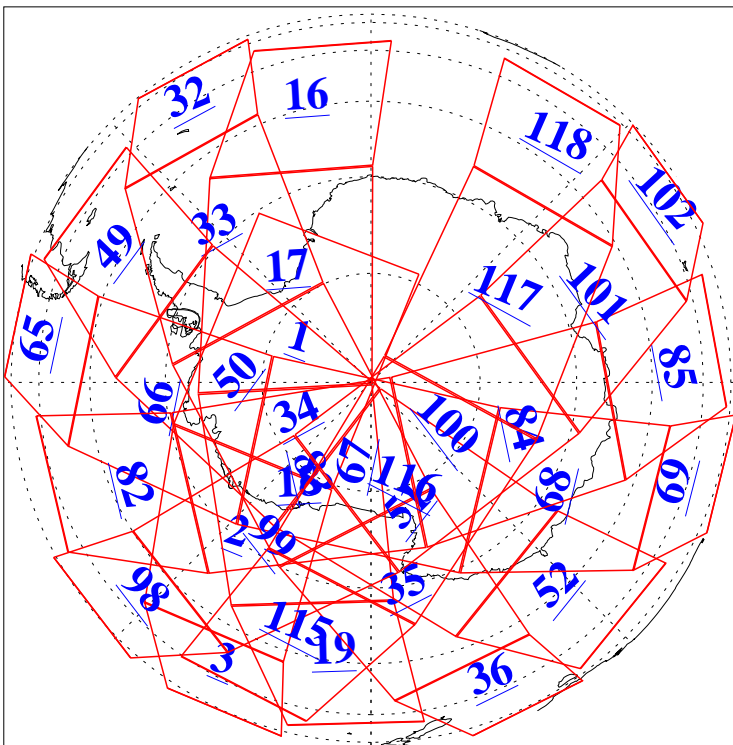

L1B Availability  
AMSU Granules: 240  
HSB Granules: 0  
AIRS Granules: 240

15 Mar 2015  
DoY 74  
Aqua Day 4698  
Granules: 1 to 120

Granules: 121 to 240

Legend: AMSU Available, HSB Available, AIRS Available

L1B Availability  
AMSU Granules: 240  
HSB Granules: 0  
AIRS Granules: 240

15 Mar 2015  
DoY 74  
Aqua Day 4698  
Ascending Granules

Descending Granules

Legend: AMSU Available, HSB Available, AIRS Available

L1B Availability  
 AMSU Granules: 240  
 HSB Granules: 0  
 AIRS Granules: 240

15 Mar 2015  
 DoY 74  
 Aqua Day 4698

Northern Hemisphere Granules

Southern Hemisphere Granules

Legend: AMSU Available, HSB Available, AIRS Available