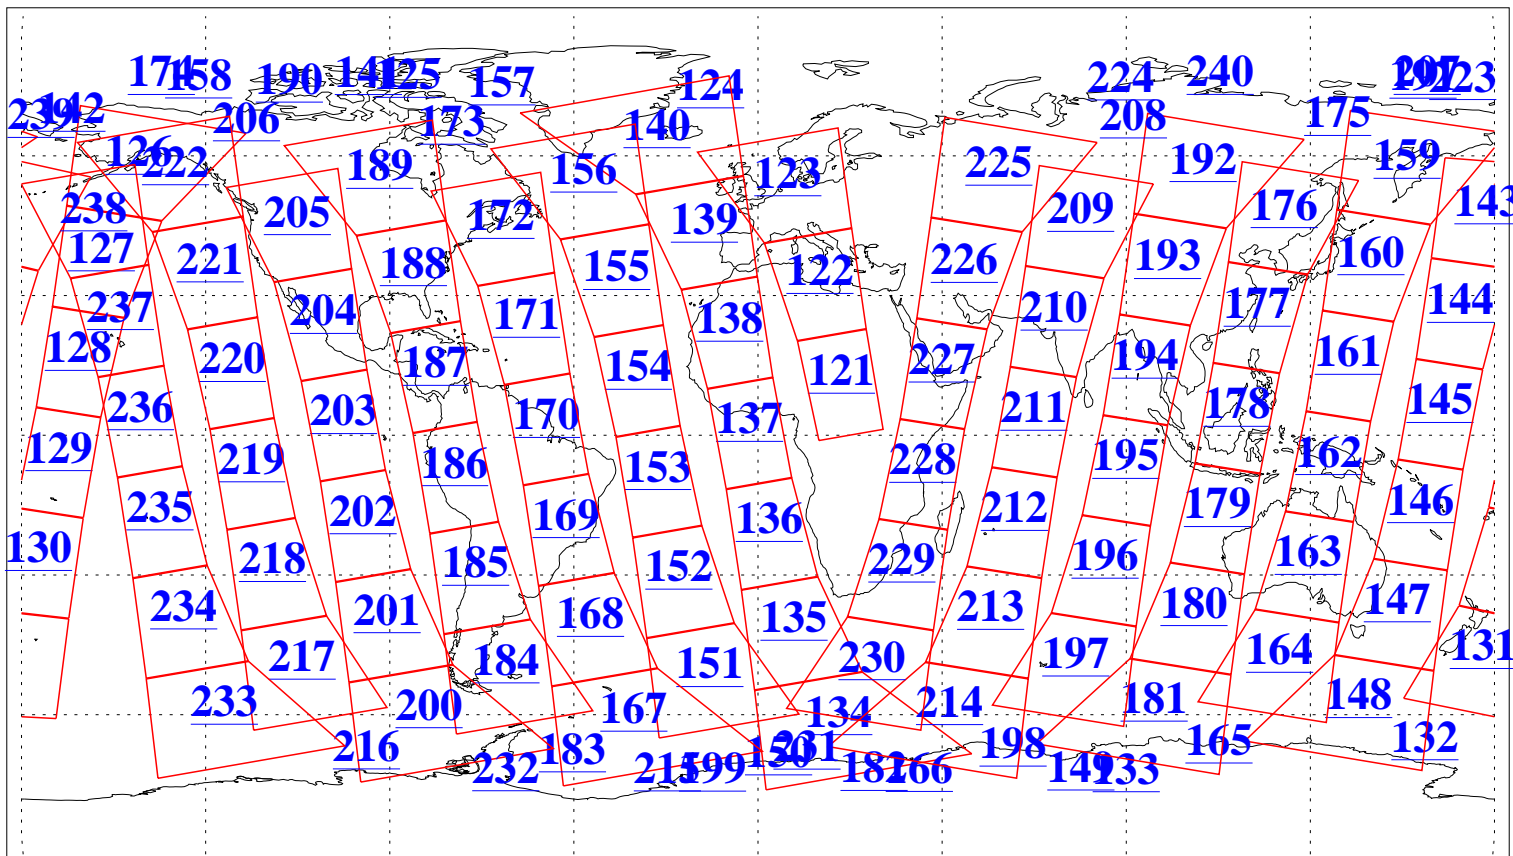

L1B Availability  
AMSU Granules: 240  
HSB Granules: 0  
AIRS Granules: 240

15 Mar 2015  
DoY 74  
Aqua Day 4698  
Granules: 1 to 120

Granules: 121 to 240

Legend: AMSU Available, HSB Available, AIRS Available

L1B Availability  
AMSU Granules: 240  
HSB Granules: 0  
AIRS Granules: 240

15 Mar 2015  
DoY 74  
Aqua Day 4698  
Ascending Granules

Descending Granules

Legend: AMSU Available, HSB Available, AIRS Available

L1B Availability  
 AMSU Granules: 240  
 HSB Granules: 0  
 AIRS Granules: 240

15 Mar 2015  
 DoY 74  
 Aqua Day 4698

Northern Hemisphere Granules

Southern Hemisphere Granules

Legend: AMSU Available, HSB Available, AIRS Available