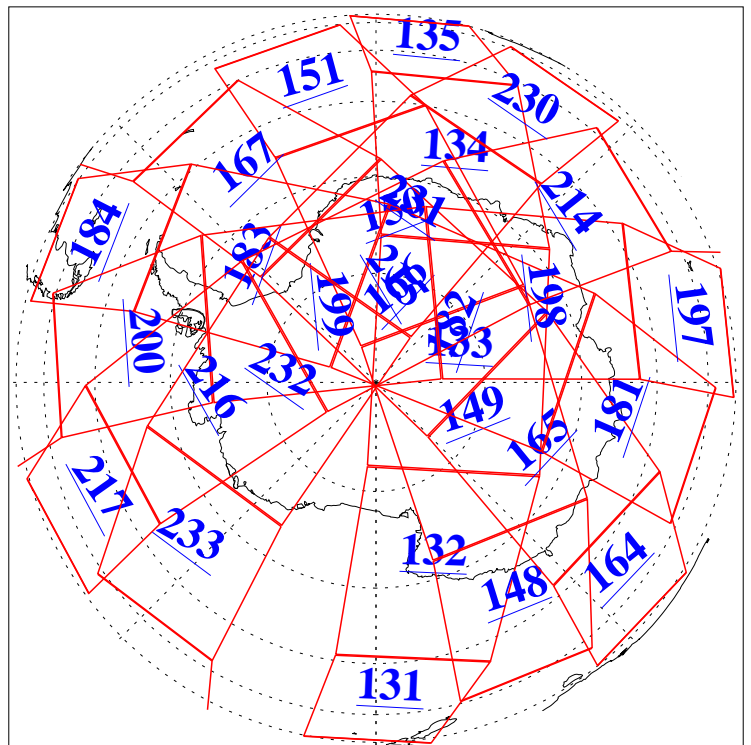

L1B Availability  
AMSU Granules: 240  
HSB Granules: 0  
AIRS Granules: 240

15 Mar 2015  
DoY 74  
Aqua Day 4698  
Ascending Granules

Descending Granules

Legend: AMSU Available, HSB Available, AIRS Available

L1B Availability  
 AMSU Granules: 240  
 HSB Granules: 0  
 AIRS Granules: 240

15 Mar 2015  
 DoY 74  
 Aqua Day 4698

Northern Hemisphere Granules

Southern Hemisphere Granules

Legend: AMSU Available, HSB Available, AIRS Available