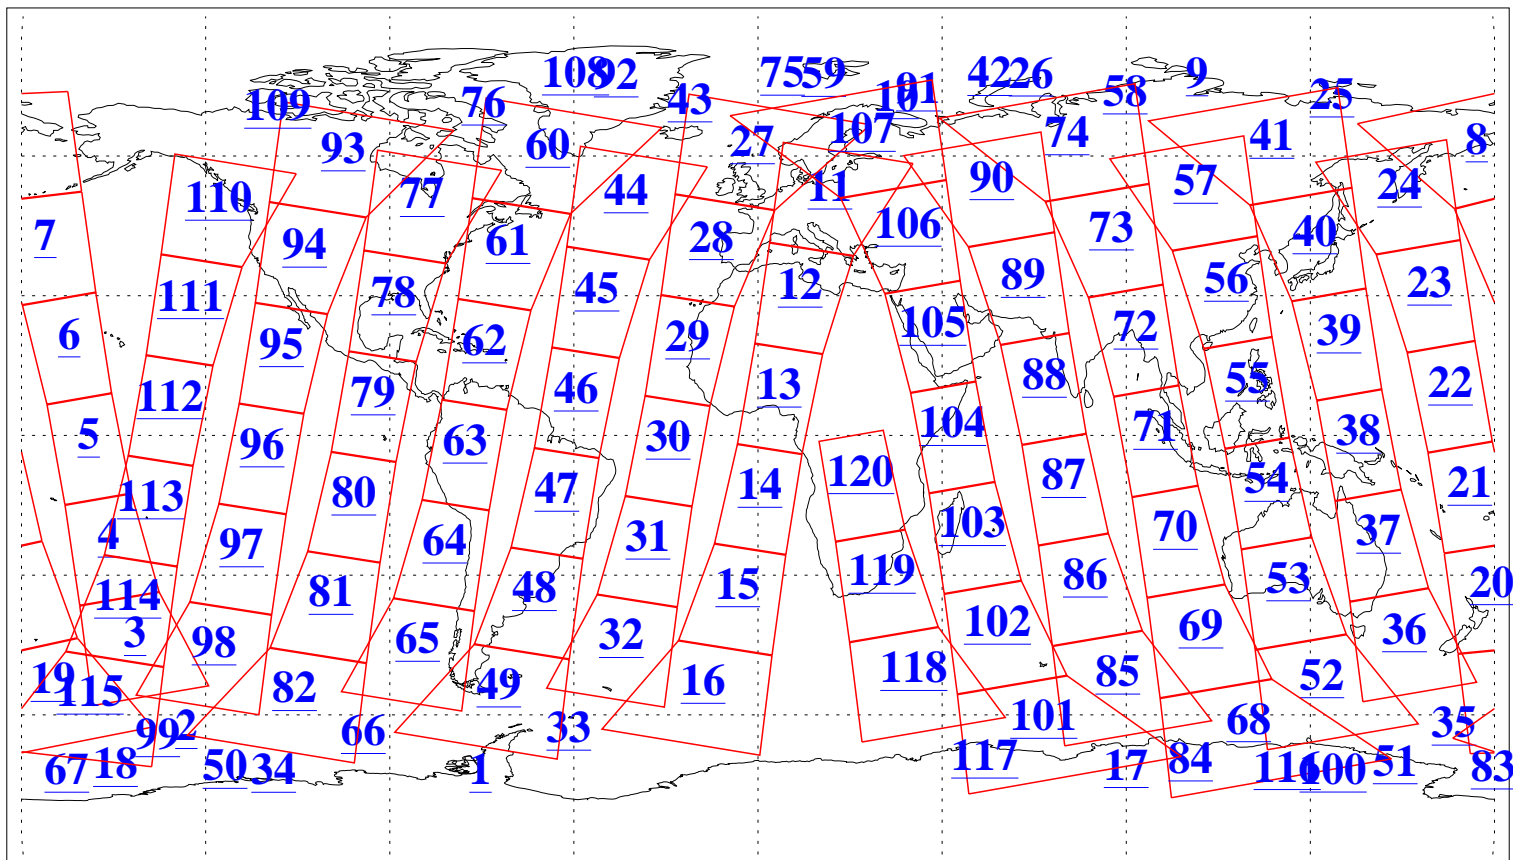

L1B Availability  
AMSU Granules: 240  
HSB Granules: 0  
AIRS Granules: 240

15 Mar 2015  
DoY 74  
Aqua Day 4698  
Granules: 1 to 120

Granules: 121 to 240

Legend: AMSU Available, HSB Available, AIRS Available

L1B Availability  
AMSU Granules: 240  
HSB Granules: 0  
AIRS Granules: 240

15 Mar 2015  
DoY 74  
Aqua Day 4698  
Ascending Granules

Descending Granules

Legend: AMSU Available, HSB Available, AIRS Available

L1B Availability  
 AMSU Granules: 240  
 HSB Granules: 0  
 AIRS Granules: 240

15 Mar 2015  
 DoY 74  
 Aqua Day 4698

Northern Hemisphere Granules

Southern Hemisphere Granules

Legend: AMSU Available, HSB Available, AIRS Available