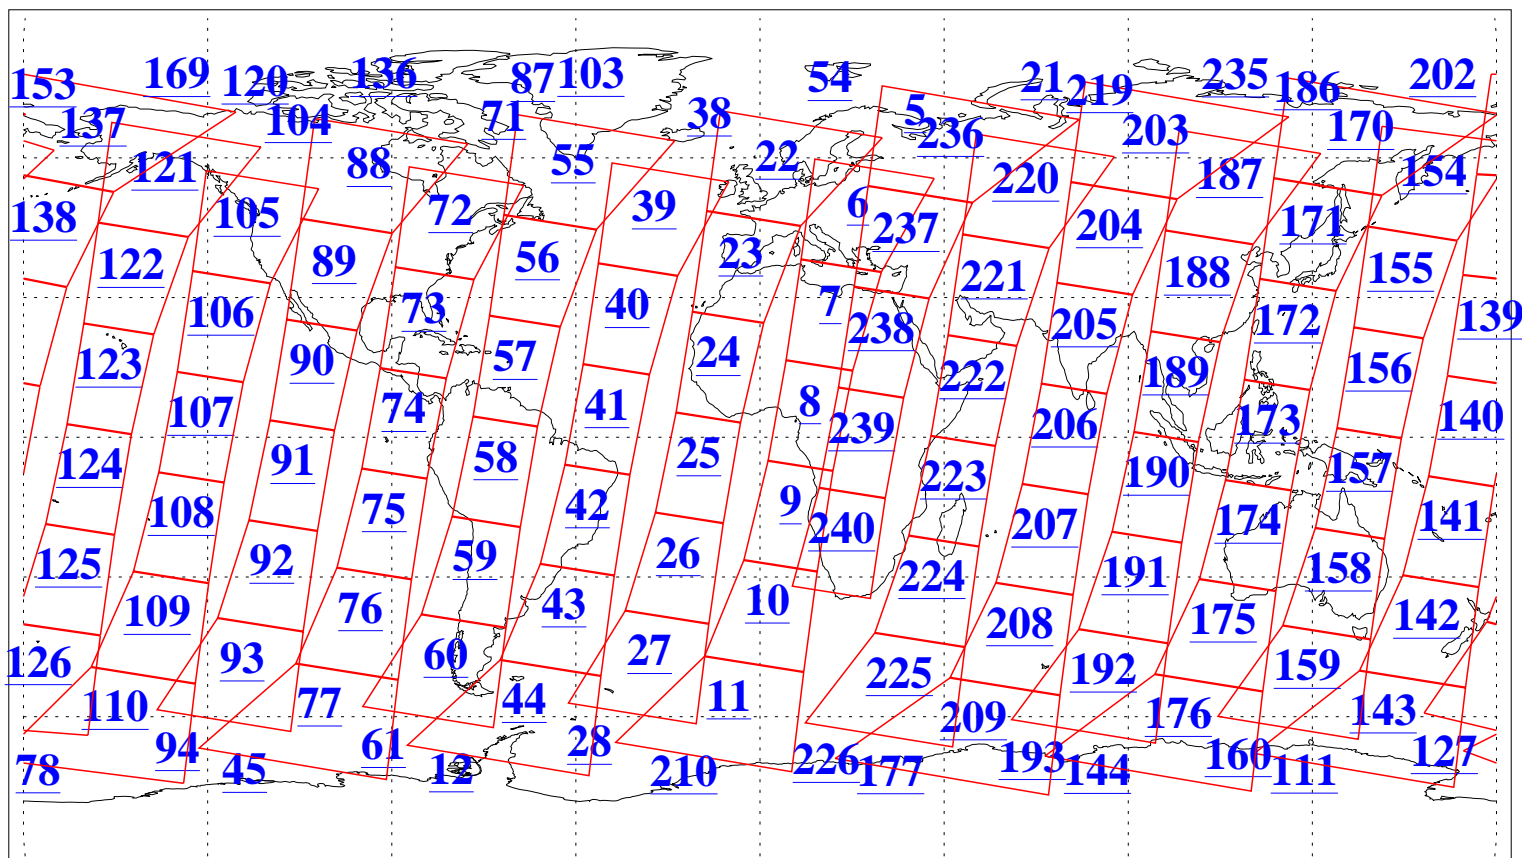

Legend: AMSU Available, HSB Available, AIRS Available