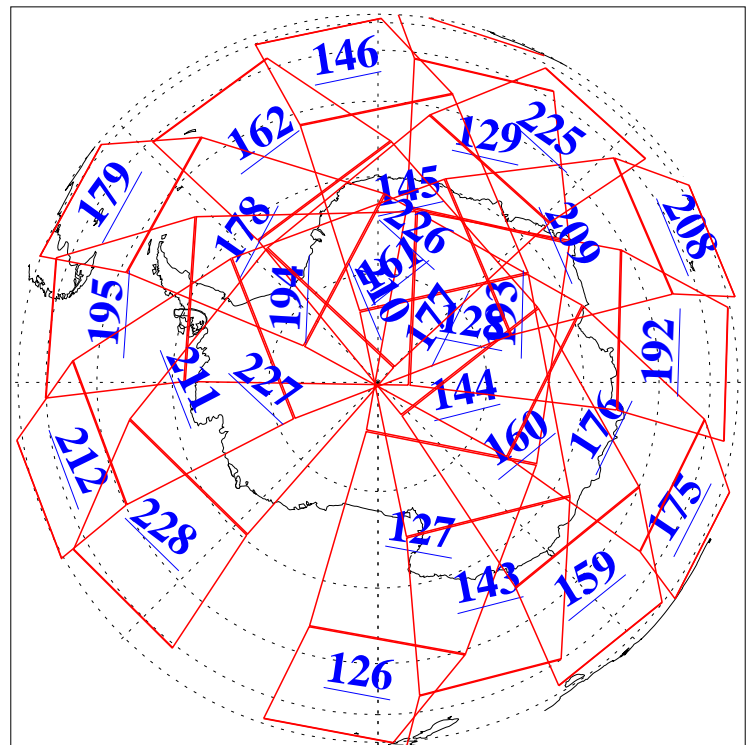

L1B Availability
AMSU Granules: 240
HSB Granules: 0
AIRS Granules: 240

12 Mar 2015
DoY 71
Aqua Day 4695
Granules: 1 to 120

Granules: 121 to 240

Legend: AMSU Available, HSB Available, AIRS Available

L1B Availability
AMSU Granules: 240
HSB Granules: 0
AIRS Granules: 240

12 Mar 2015
DoY 71
Aqua Day 4695
Ascending Granules

Descending Granules

Legend: AMSU Available, HSB Available, AIRS Available

L1B Availability
 AMSU Granules: 240
 HSB Granules: 0
 AIRS Granules: 240

12 Mar 2015
 DoY 71
 Aqua Day 4695

Northern Hemisphere Granules

Southern Hemisphere Granules

Legend: AMSU Available, HSB Available, AIRS Available