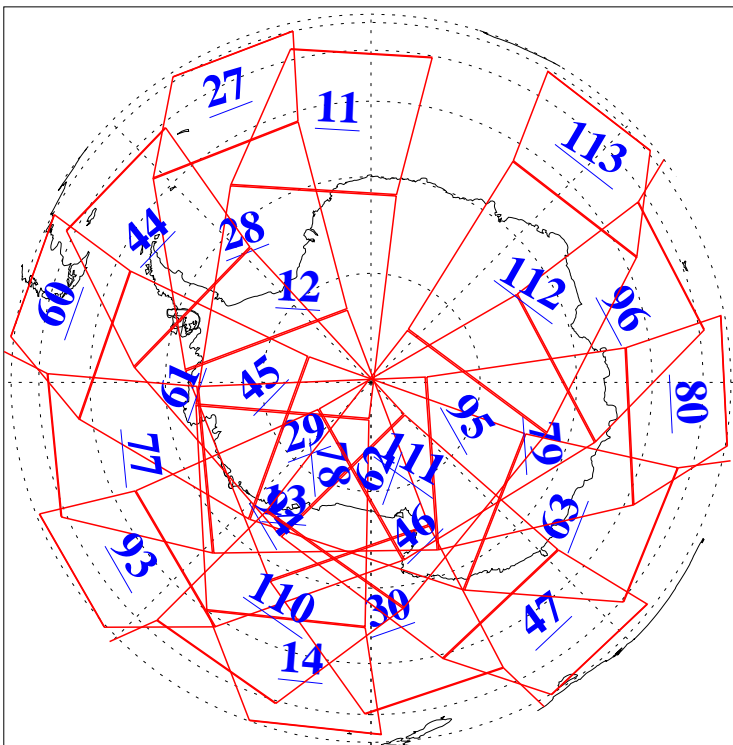

L1B Availability
AMSU Granules: 240
HSB Granules: 0
AIRS Granules: 240

12 Mar 2015
DoY 71
Aqua Day 4695
Granules: 1 to 120

Granules: 121 to 240

Legend: AMSU Available, HSB Available, AIRS Available

L1B Availability
AMSU Granules: 240
HSB Granules: 0
AIRS Granules: 240

12 Mar 2015
DoY 71
Aqua Day 4695
Ascending Granules

Descending Granules

Legend: AMSU Available, HSB Available, AIRS Available

L1B Availability
 AMSU Granules: 240
 HSB Granules: 0
 AIRS Granules: 240

12 Mar 2015
 DoY 71
 Aqua Day 4695

Northern Hemisphere Granules

Southern Hemisphere Granules

Legend: AMSU Available, HSB Available, AIRS Available