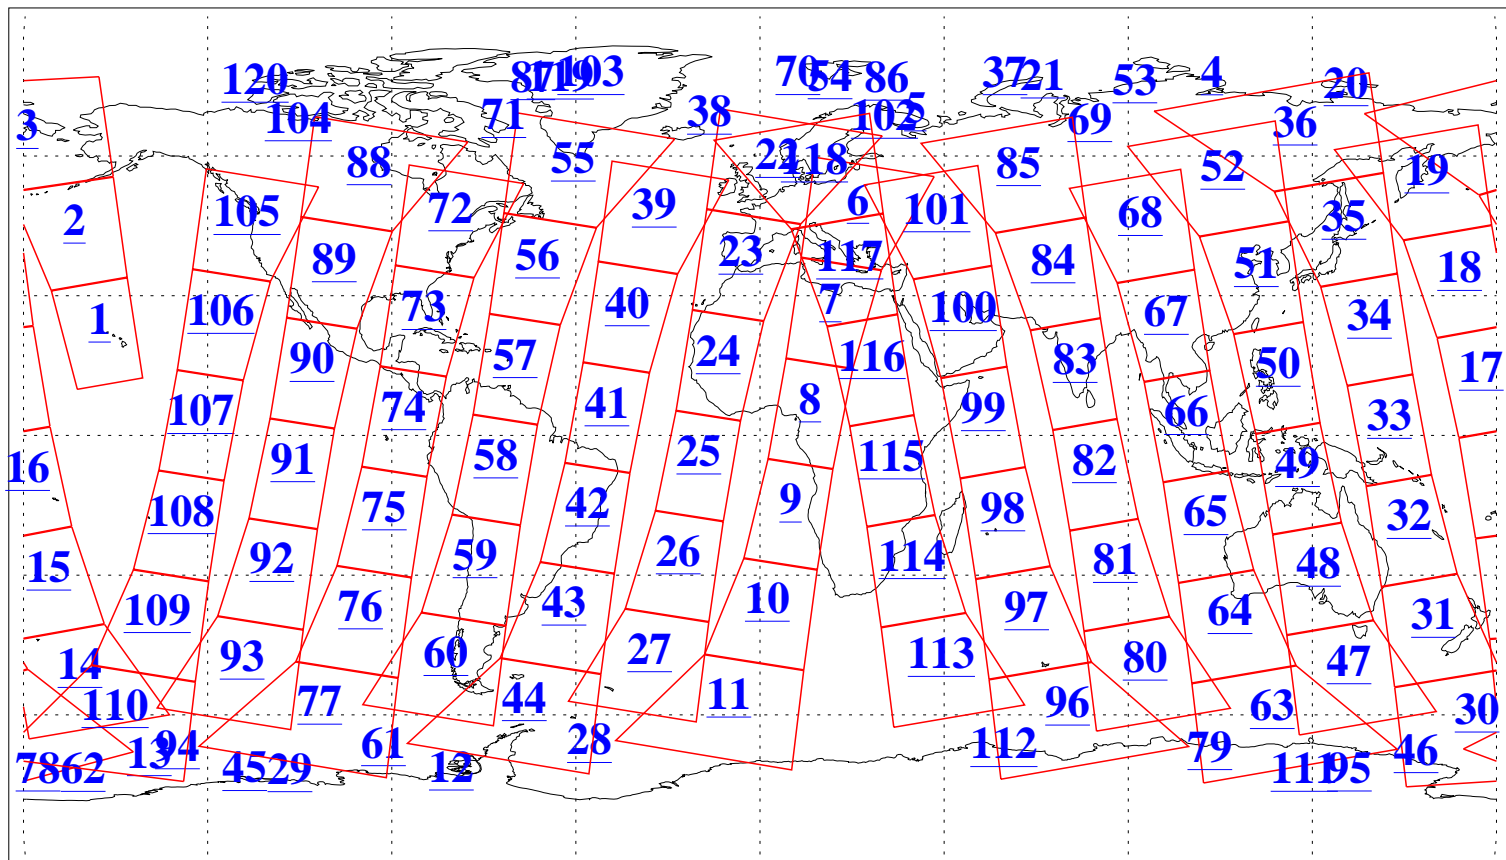

L1B Availability
AMSU Granules: 240
HSB Granules: 0
AIRS Granules: 240

12 Mar 2015
DoY 71
Aqua Day 4695
Granules: 1 to 120

Granules: 121 to 240

Legend: AMSU Available, HSB Available, AIRS Available

L1B Availability
AMSU Granules: 240
HSB Granules: 0
AIRS Granules: 240

12 Mar 2015
DoY 71
Aqua Day 4695
Ascending Granules

Descending Granules

Legend: AMSU Available, HSB Available, AIRS Available

L1B Availability
 AMSU Granules: 240
 HSB Granules: 0
 AIRS Granules: 240

12 Mar 2015
 DoY 71
 Aqua Day 4695

Northern Hemisphere Granules

Southern Hemisphere Granules

Legend: AMSU Available, HSB Available, AIRS Available