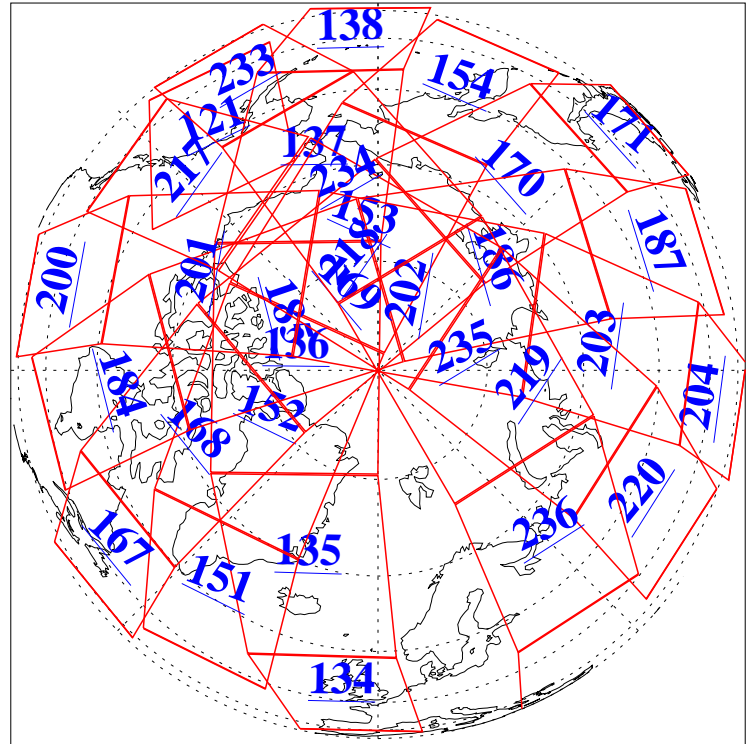

12 Mar 2015
DoY 71
Aqua Day 4695
Ascending Granules

Descending Granules

Legend: AMSU Available, HSB Available, AIRS Available

L1B Availability
 AMSU Granules: 240
 HSB Granules: 0
 AIRS Granules: 240

12 Mar 2015
 DoY 71
 Aqua Day 4695

Northern Hemisphere Granules

Southern Hemisphere Granules

Legend: AMSU Available, HSB Available, AIRS Available