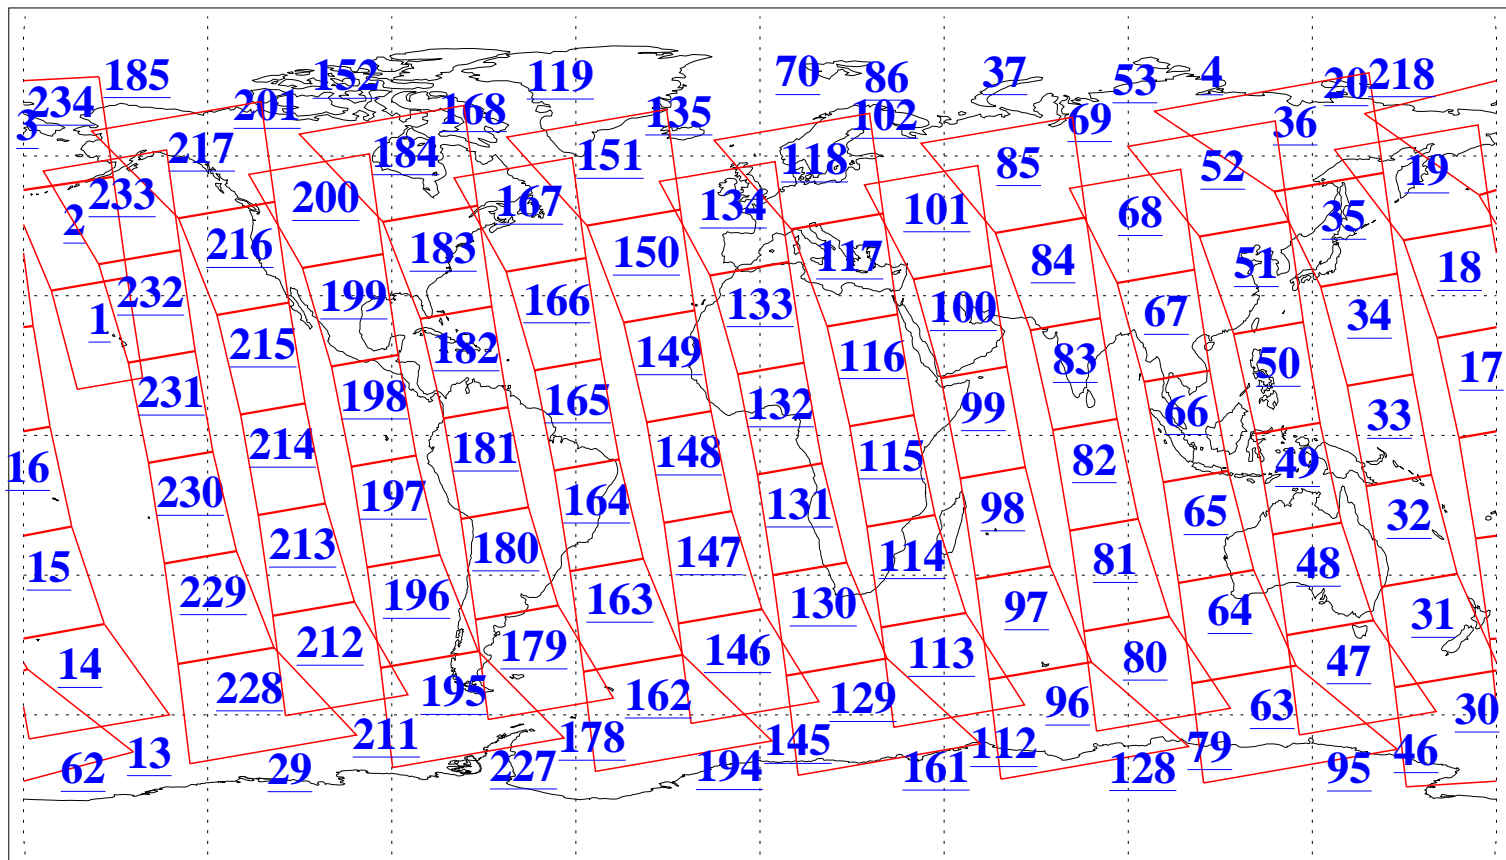

L1B Availability
AMSU Granules: 240
HSB Granules: 0
AIRS Granules: 240

12 Mar 2015
DoY 71
Aqua Day 4695
Granules: 1 to 120

Granules: 121 to 240

Legend: AMSU Available, HSB Available, AIRS Available

L1B Availability
AMSU Granules: 240
HSB Granules: 0
AIRS Granules: 240

12 Mar 2015
DoY 71
Aqua Day 4695
Ascending Granules

Descending Granules

Legend: AMSU Available, HSB Available, AIRS Available

L1B Availability
 AMSU Granules: 240
 HSB Granules: 0
 AIRS Granules: 240

12 Mar 2015
 DoY 71
 Aqua Day 4695

Northern Hemisphere Granules

Southern Hemisphere Granules

Legend: AMSU Available, HSB Available, AIRS Available