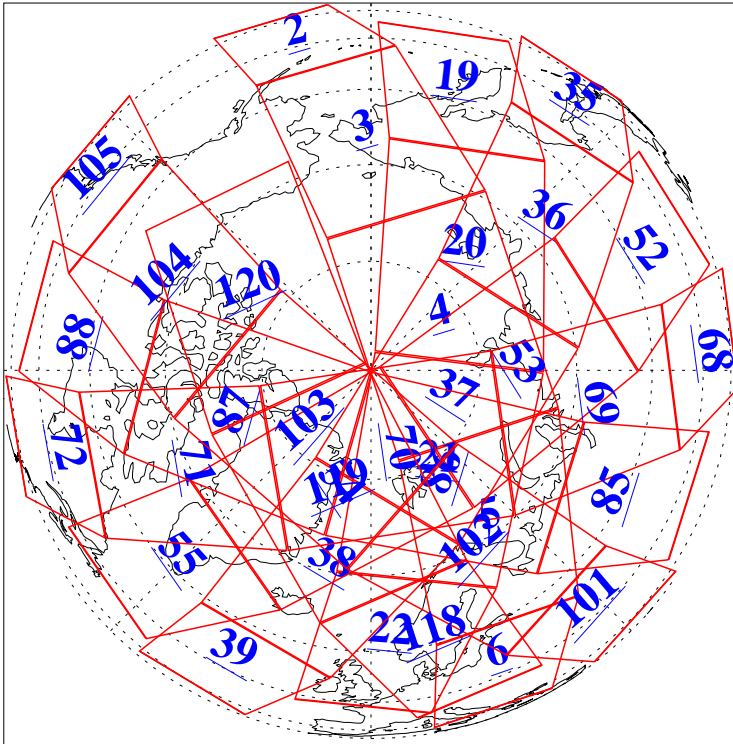

L1B Availability
AMSU Granules: 240
HSB Granules: 0
AIRS Granules: 240

12 Mar 2015
DoY 71
Aqua Day 4695
Granules: 1 to 120

Granules: 121 to 240

Legend: AMSU Available, HSB Available, AIRS Available

L1B Availability
AMSU Granules: 240
HSB Granules: 0
AIRS Granules: 240

12 Mar 2015
DoY 71
Aqua Day 4695
Ascending Granules

Descending Granules

Legend: AMSU Available, HSB Available, AIRS Available

L1B Availability
 AMSU Granules: 240
 HSB Granules: 0
 AIRS Granules: 240

12 Mar 2015
 DoY 71
 Aqua Day 4695

Northern Hemisphere Granules

Southern Hemisphere Granules

Legend: AMSU Available, HSB Available, AIRS Available