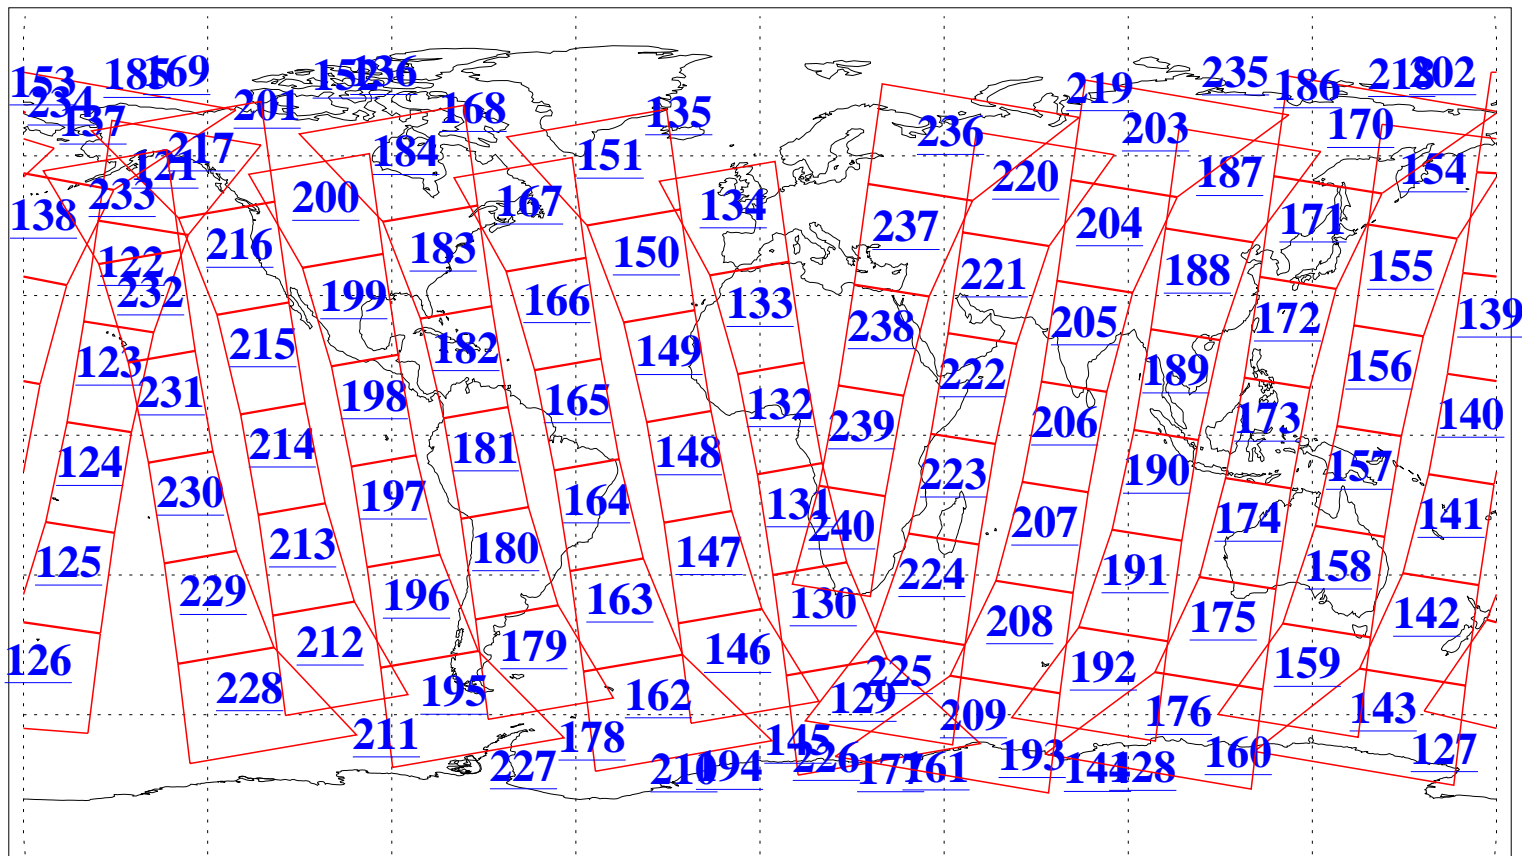

L1B Availability
AMSU Granules: 240
HSB Granules: 0
AIRS Granules: 240

12 Mar 2015
DoY 71
Aqua Day 4695
Granules: 1 to 120

Granules: 121 to 240

Legend: AMSU Available, HSB Available, AIRS Available

L1B Availability
AMSU Granules: 240
HSB Granules: 0
AIRS Granules: 240

12 Mar 2015
DoY 71
Aqua Day 4695
Ascending Granules

Descending Granules

Legend: AMSU Available, HSB Available, AIRS Available

L1B Availability
 AMSU Granules: 240
 HSB Granules: 0
 AIRS Granules: 240

12 Mar 2015
 DoY 71
 Aqua Day 4695

Northern Hemisphere Granules

Southern Hemisphere Granules

Legend: AMSU Available, HSB Available, AIRS Available