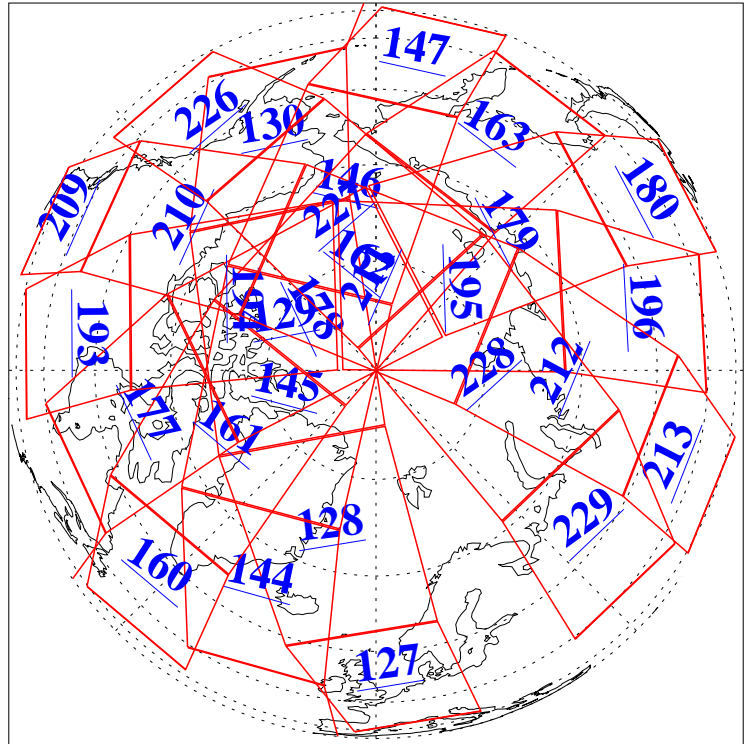

11 Mar 2015
DoY 70
Aqua Day 4694

Ascending Granules

Descending Granules

Legend: AMSU Available, HSB Available, AIRS Available

L1B Availability
 AMSU Granules: 240
 HSB Granules: 0
 AIRS Granules: 240

11 Mar 2015
 DoY 70
 Aqua Day 4694

Northern Hemisphere Granules

Southern Hemisphere Granules

Legend: AMSU Available, HSB Available, AIRS Available