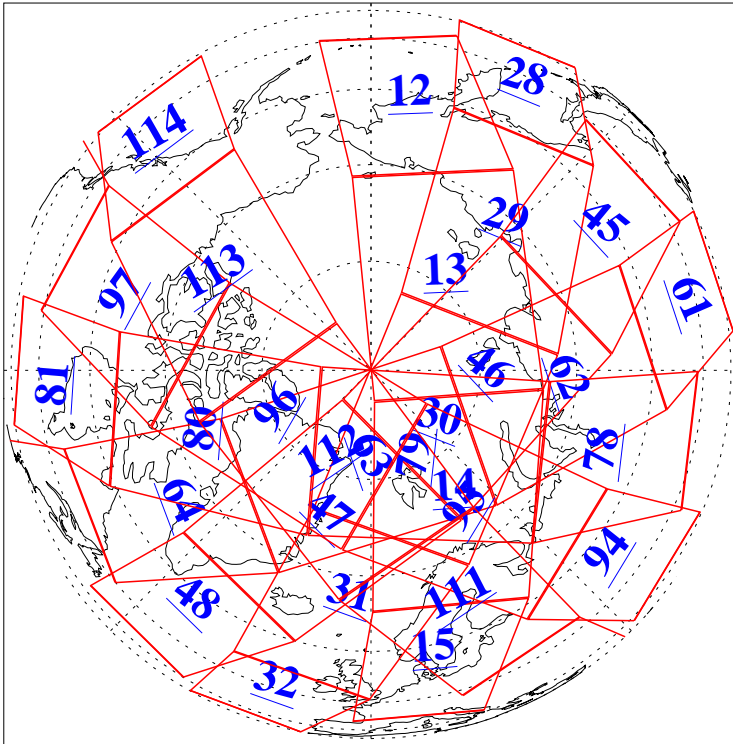

L1B Availability
AMSU Granules: 240
HSB Granules: 0
AIRS Granules: 240

11 Mar 2015
DoY 70
Aqua Day 4694
Granules: 1 to 120

Granules: 121 to 240

Legend: AMSU Available, HSB Available, AIRS Available

L1B Availability
AMSU Granules: 240
HSB Granules: 0
AIRS Granules: 240

11 Mar 2015
DoY 70
Aqua Day 4694

Ascending Granules

Descending Granules

Legend: AMSU Available, HSB Available, AIRS Available

L1B Availability
 AMSU Granules: 240
 HSB Granules: 0
 AIRS Granules: 240

11 Mar 2015
 DoY 70
 Aqua Day 4694

Northern Hemisphere Granules

Southern Hemisphere Granules

Legend: AMSU Available, HSB Available, AIRS Available