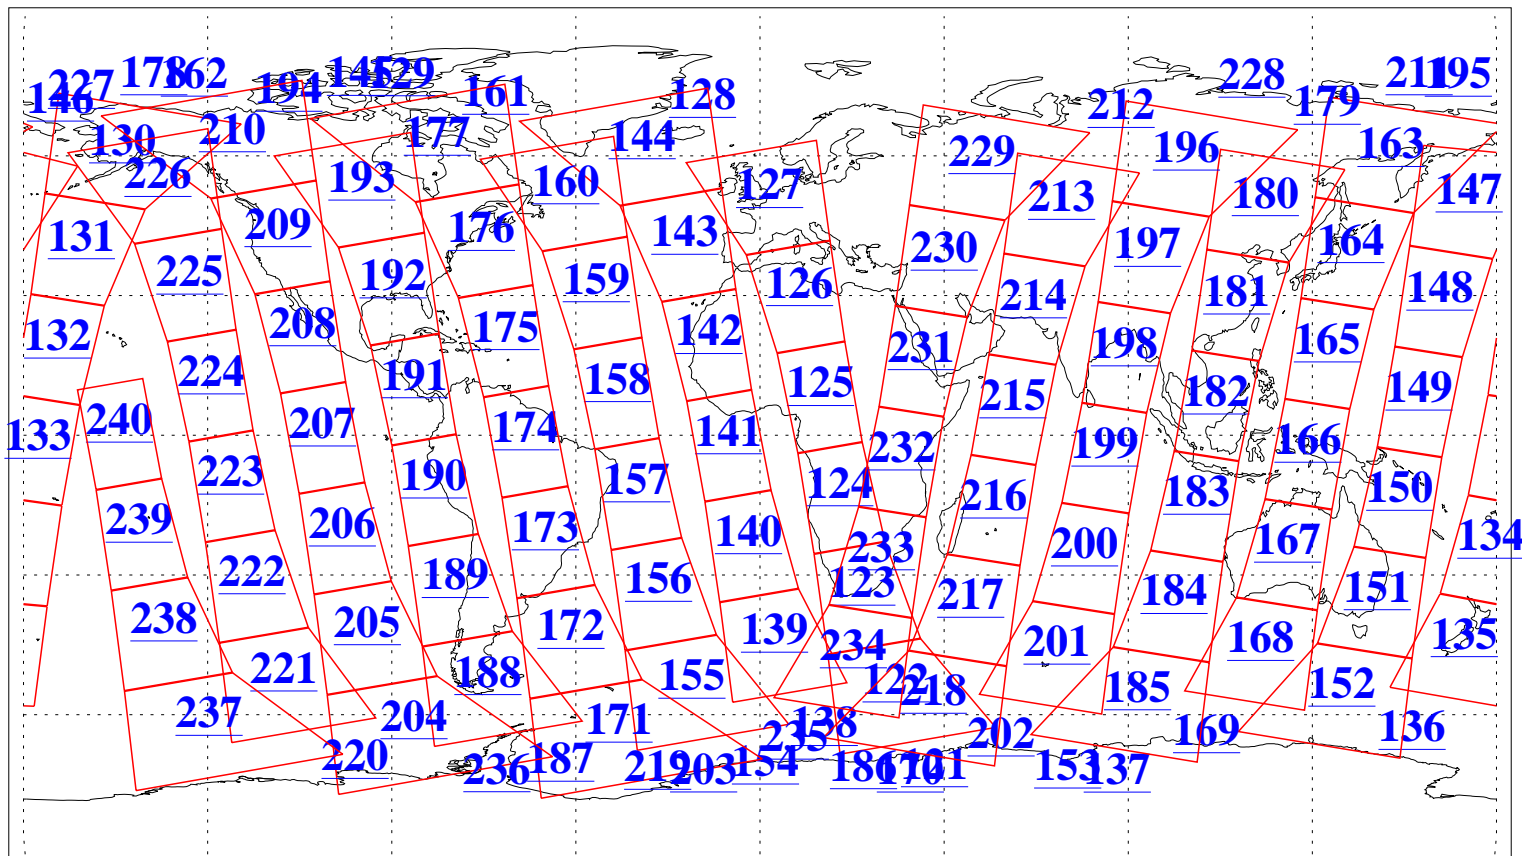

L1B Availability
AMSU Granules: 240
HSB Granules: 0
AIRS Granules: 240

11 Mar 2015
DoY 70
Aqua Day 4694
Granules: 1 to 120

Granules: 121 to 240

Legend: AMSU Available, HSB Available, AIRS Available

L1B Availability
AMSU Granules: 240
HSB Granules: 0
AIRS Granules: 240

11 Mar 2015
DoY 70
Aqua Day 4694

Ascending Granules

Descending Granules

Legend: AMSU Available, HSB Available, AIRS Available

L1B Availability
 AMSU Granules: 240
 HSB Granules: 0
 AIRS Granules: 240

11 Mar 2015
 DoY 70
 Aqua Day 4694

Northern Hemisphere Granules

Southern Hemisphere Granules

Legend: AMSU Available, HSB Available, AIRS Available