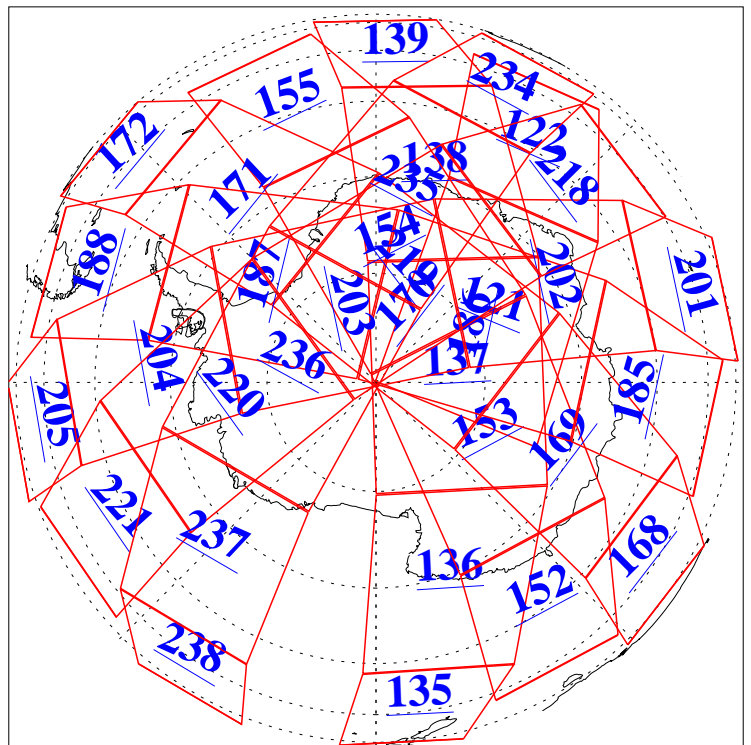

L1B Availability
AMSU Granules: 240
HSB Granules: 0
AIRS Granules: 240

11 Mar 2015
DoY 70
Aqua Day 4694
Granules: 1 to 120

Granules: 121 to 240

Legend: AMSU Available, HSB Available, AIRS Available

L1B Availability
AMSU Granules: 240
HSB Granules: 0
AIRS Granules: 240

11 Mar 2015
DoY 70
Aqua Day 4694

Ascending Granules

Descending Granules

Legend: AMSU Available, HSB Available, AIRS Available

L1B Availability
 AMSU Granules: 240
 HSB Granules: 0
 AIRS Granules: 240

11 Mar 2015
 DoY 70
 Aqua Day 4694

Northern Hemisphere Granules

Southern Hemisphere Granules

Legend: AMSU Available, HSB Available, AIRS Available