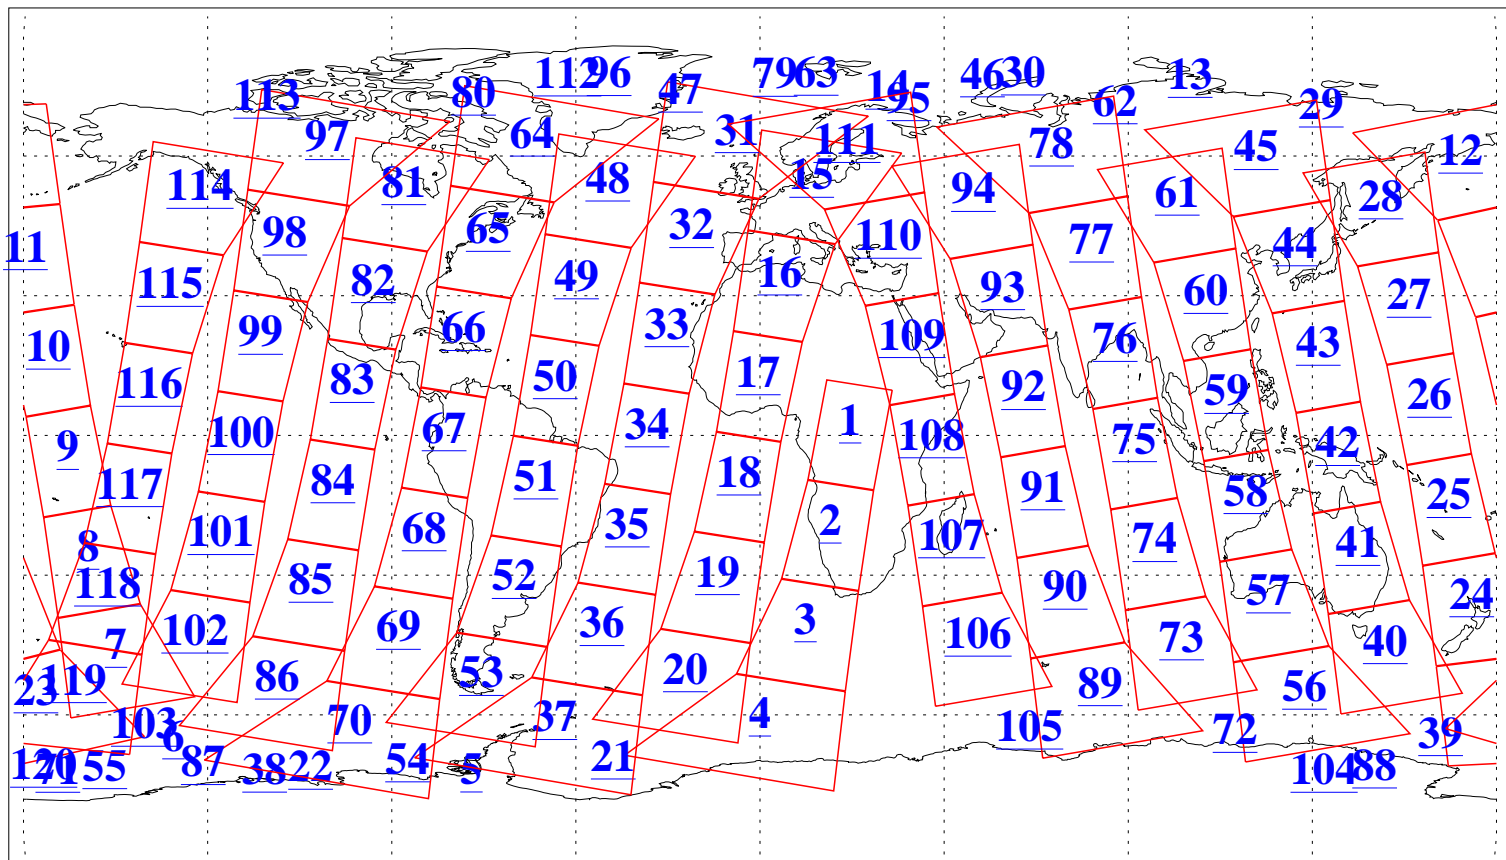

L1B Availability
AMSU Granules: 240
HSB Granules: 0
AIRS Granules: 240

11 Mar 2015
DoY 70
Aqua Day 4694
Granules: 1 to 120

Granules: 121 to 240

Legend: AMSU Available, HSB Available, AIRS Available

L1B Availability
AMSU Granules: 240
HSB Granules: 0
AIRS Granules: 240

11 Mar 2015
DoY 70
Aqua Day 4694

Ascending Granules

Descending Granules

Legend: AMSU Available, HSB Available, AIRS Available

L1B Availability
 AMSU Granules: 240
 HSB Granules: 0
 AIRS Granules: 240

11 Mar 2015
 DoY 70
 Aqua Day 4694

Northern Hemisphere Granules

Southern Hemisphere Granules

Legend: AMSU Available, HSB Available, AIRS Available