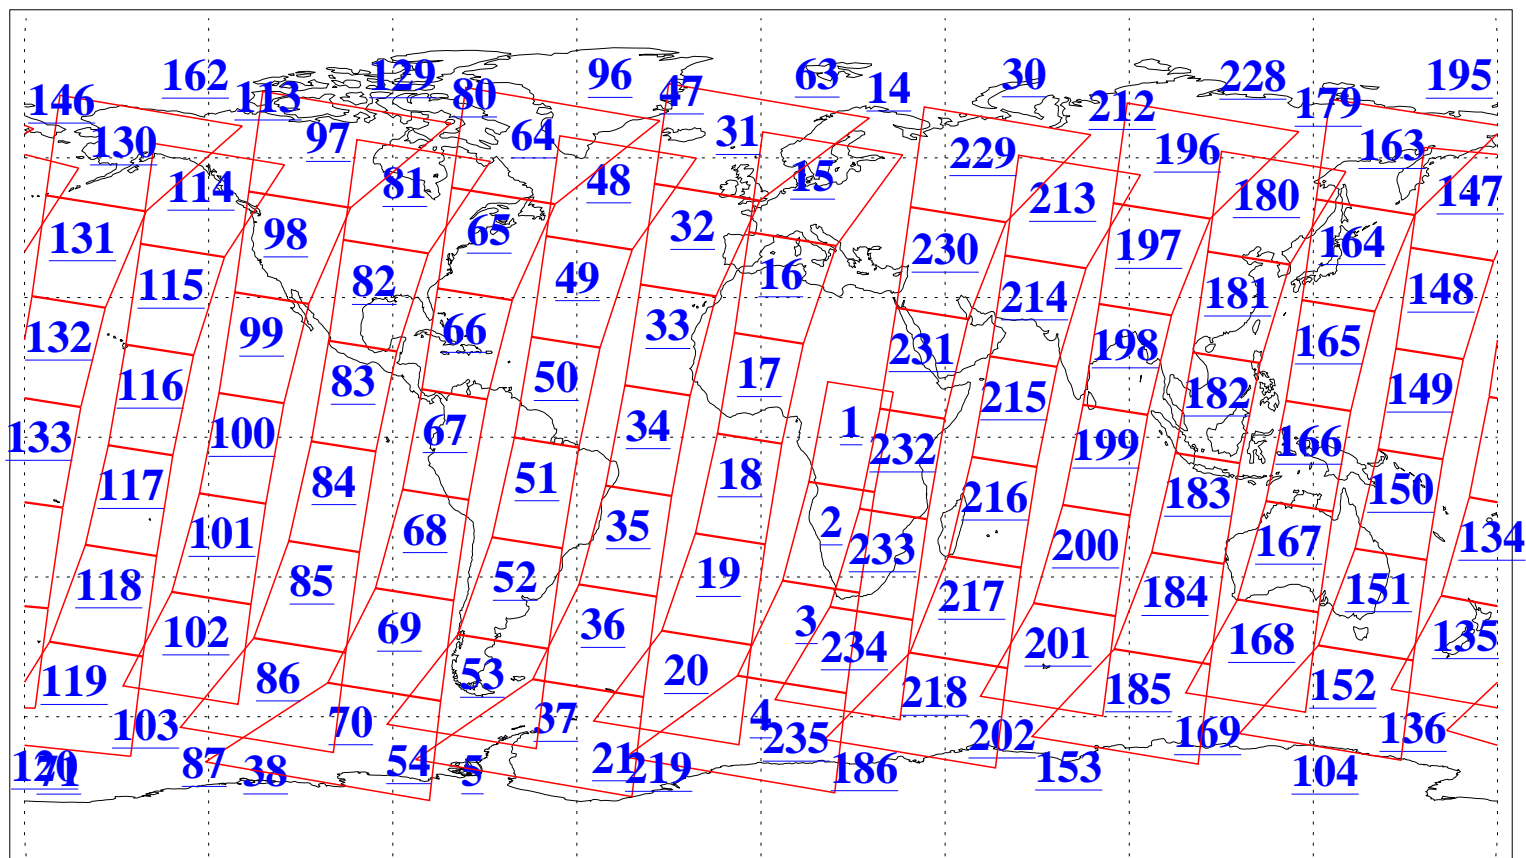

Legend: AMSU Available, HSB Available, AIRS Available