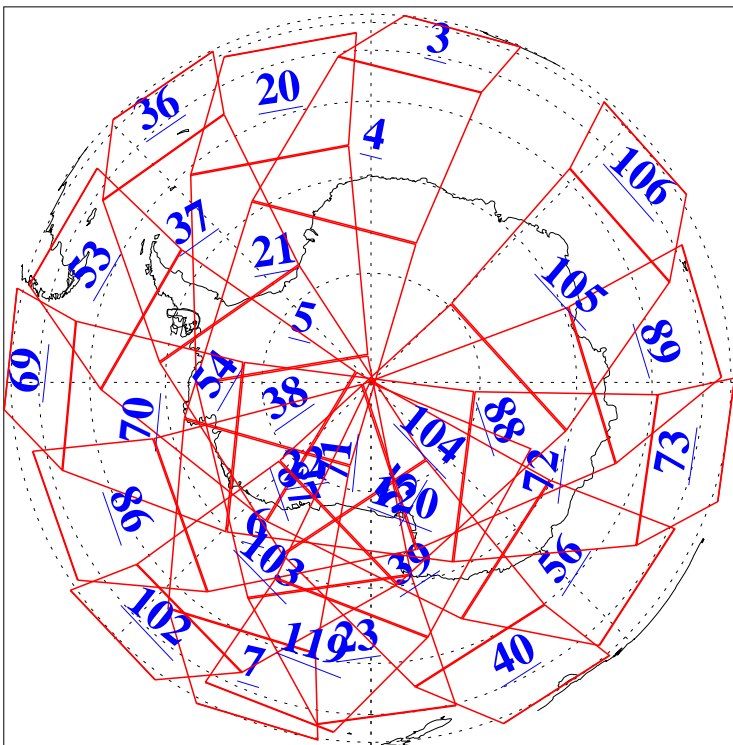

11 Mar 2015
DoY 70
Aqua Day 4694

Ascending Granules

Descending Granules

Legend: AMSU Available, HSB Available, AIRS Available

L1B Availability
 AMSU Granules: 240
 HSB Granules: 0
 AIRS Granules: 240

11 Mar 2015
 DoY 70
 Aqua Day 4694

Northern Hemisphere Granules

Southern Hemisphere Granules

Legend: AMSU Available, HSB Available, AIRS Available