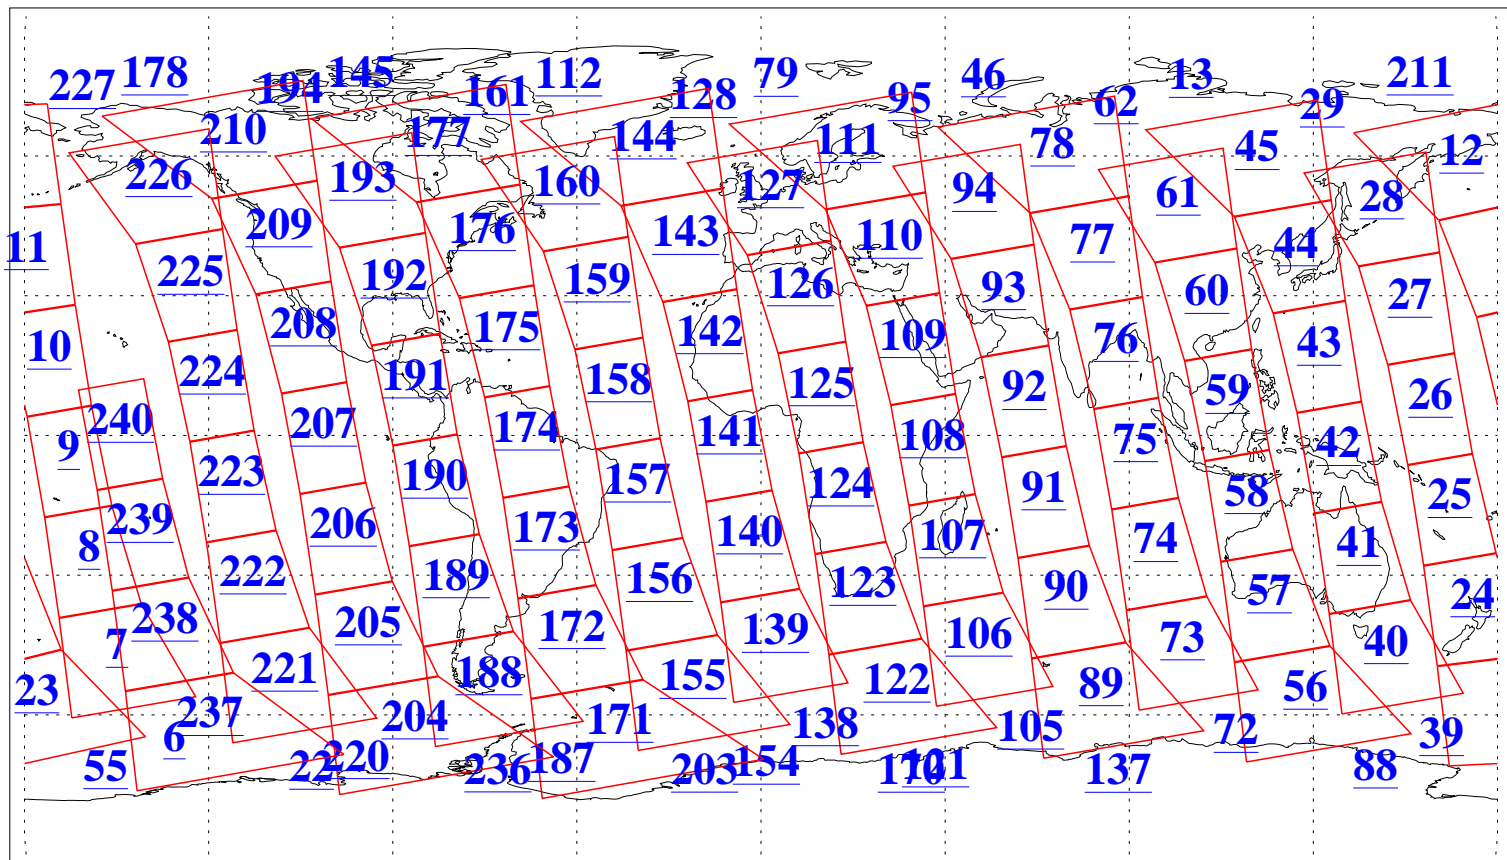

L1B Availability
AMSU Granules: 240
HSB Granules: 0
AIRS Granules: 240

11 Mar 2015
DoY 70
Aqua Day 4694
Granules: 1 to 120

Granules: 121 to 240

Legend: AMSU Available, HSB Available, AIRS Available

L1B Availability
AMSU Granules: 240
HSB Granules: 0
AIRS Granules: 240

11 Mar 2015
DoY 70
Aqua Day 4694

Ascending Granules

Descending Granules

Legend: AMSU Available, HSB Available, AIRS Available

L1B Availability
 AMSU Granules: 240
 HSB Granules: 0
 AIRS Granules: 240

11 Mar 2015
 DoY 70
 Aqua Day 4694

Northern Hemisphere Granules

Southern Hemisphere Granules

Legend: AMSU Available, HSB Available, AIRS Available