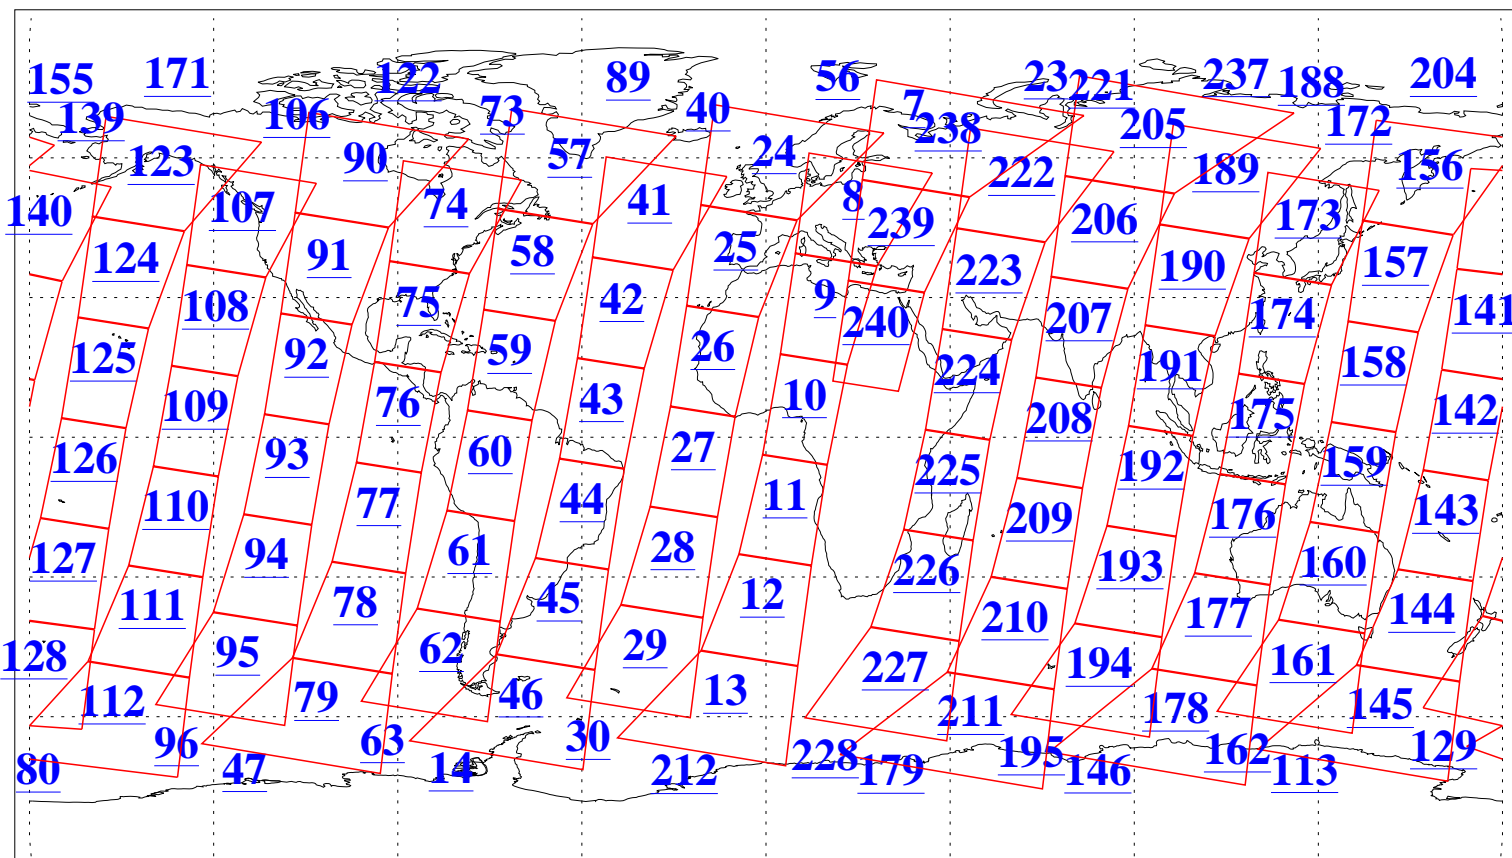

L1B Availability
AMSU Granules: 240
HSB Granules: 0
AIRS Granules: 240

10 Mar 2015
DoY 69
Aqua Day 4693
Granules: 1 to 120

Granules: 121 to 240

Legend: AMSU Available, HSB Available, AIRS Available

L1B Availability
AMSU Granules: 240
HSB Granules: 0
AIRS Granules: 240

10 Mar 2015
DoY 69
Aqua Day 4693

Ascending Granules

Descending Granules

Legend: AMSU Available, HSB Available, AIRS Available

L1B Availability
 AMSU Granules: 240
 HSB Granules: 0
 AIRS Granules: 240

10 Mar 2015
 DoY 69
 Aqua Day 4693

Northern Hemisphere Granules

Southern Hemisphere Granules

Legend: AMSU Available, HSB Available, AIRS Available