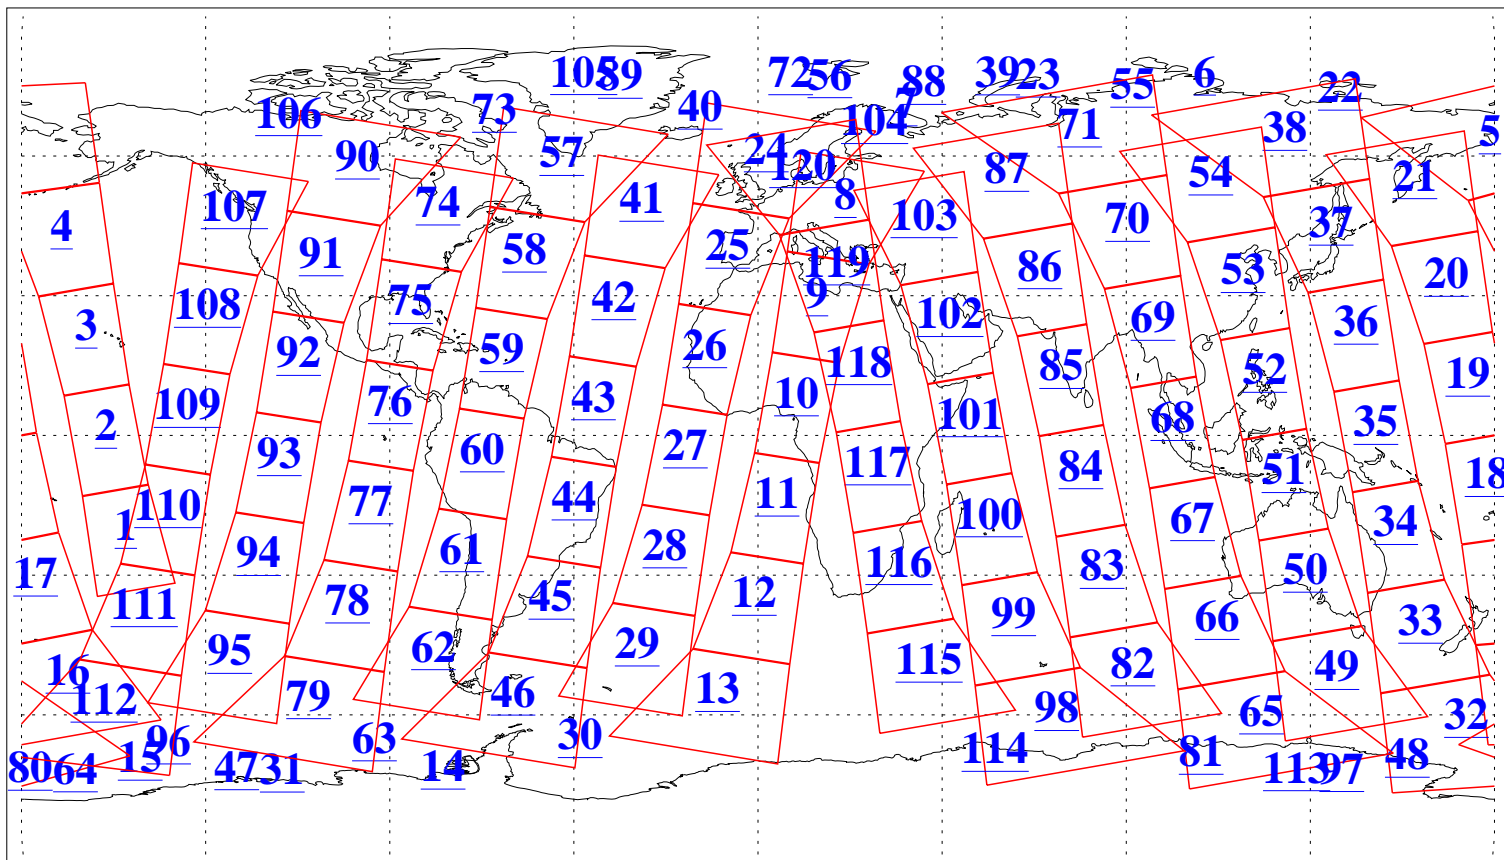

L1B Availability
AMSU Granules: 240
HSB Granules: 0
AIRS Granules: 240

10 Mar 2015
DoY 69
Aqua Day 4693
Granules: 1 to 120

Granules: 121 to 240

Legend: AMSU Available, HSB Available, AIRS Available

L1B Availability
AMSU Granules: 240
HSB Granules: 0
AIRS Granules: 240

10 Mar 2015
DoY 69
Aqua Day 4693

Ascending Granules

Descending Granules

Legend: AMSU Available, HSB Available, AIRS Available

L1B Availability
 AMSU Granules: 240
 HSB Granules: 0
 AIRS Granules: 240

10 Mar 2015
 DoY 69
 Aqua Day 4693

Northern Hemisphere Granules

Southern Hemisphere Granules

Legend: AMSU Available, HSB Available, AIRS Available