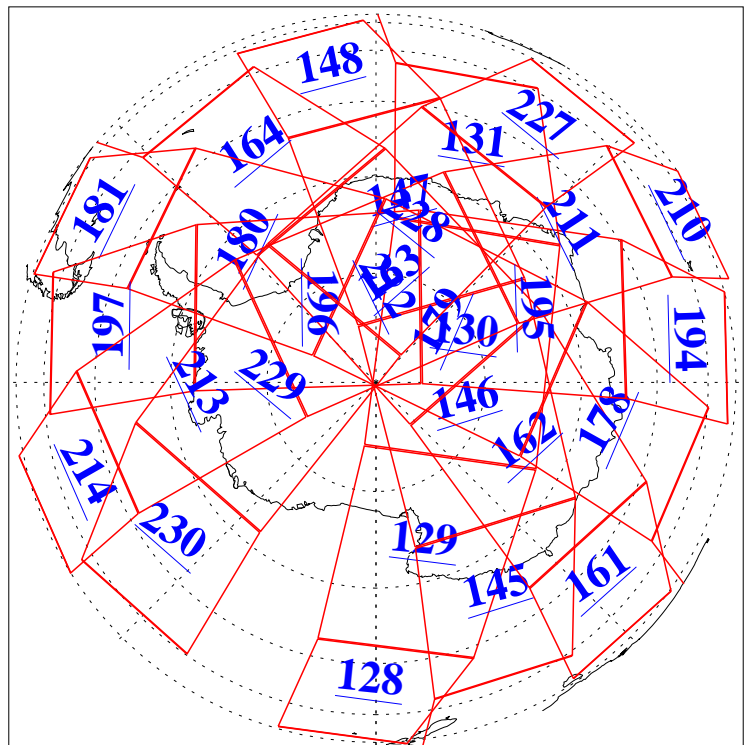

10 Mar 2015
DoY 69
Aqua Day 4693

Ascending Granules

Descending Granules

Legend: AMSU Available, HSB Available, AIRS Available

L1B Availability
 AMSU Granules: 240
 HSB Granules: 0
 AIRS Granules: 240

10 Mar 2015
 DoY 69
 Aqua Day 4693

Northern Hemisphere Granules

Southern Hemisphere Granules

Legend: AMSU Available, HSB Available, AIRS Available