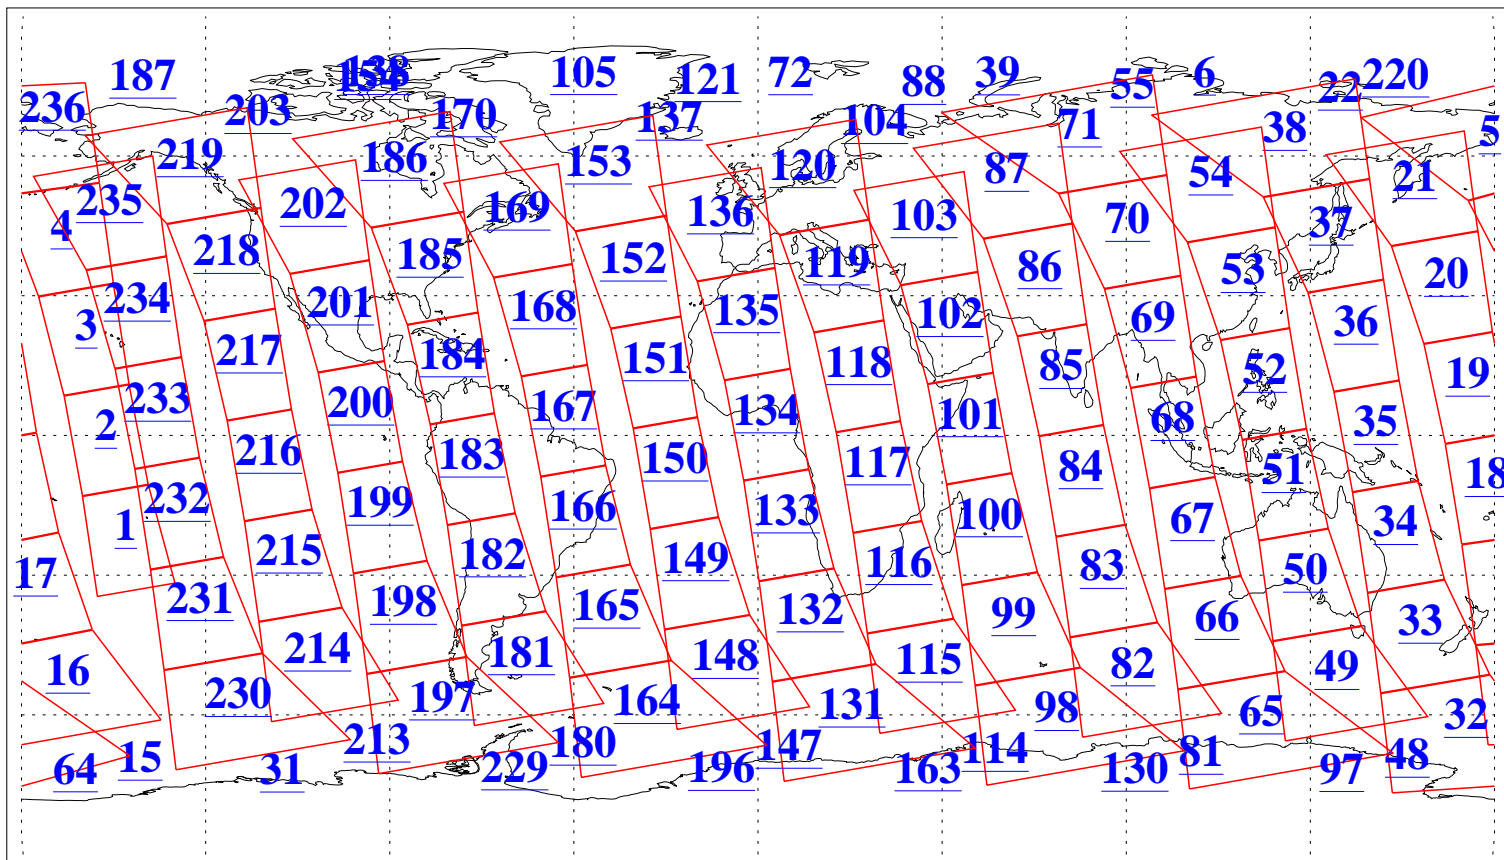

L1B Availability
AMSU Granules: 240
HSB Granules: 0
AIRS Granules: 240

10 Mar 2015
DoY 69
Aqua Day 4693
Granules: 1 to 120

Granules: 121 to 240

Legend: AMSU Available, HSB Available, AIRS Available

L1B Availability
AMSU Granules: 240
HSB Granules: 0
AIRS Granules: 240

10 Mar 2015
DoY 69
Aqua Day 4693

Ascending Granules

Descending Granules

Legend: AMSU Available, HSB Available, AIRS Available

L1B Availability
 AMSU Granules: 240
 HSB Granules: 0
 AIRS Granules: 240

10 Mar 2015
 DoY 69
 Aqua Day 4693

Northern Hemisphere Granules

Southern Hemisphere Granules

Legend: AMSU Available, HSB Available, AIRS Available