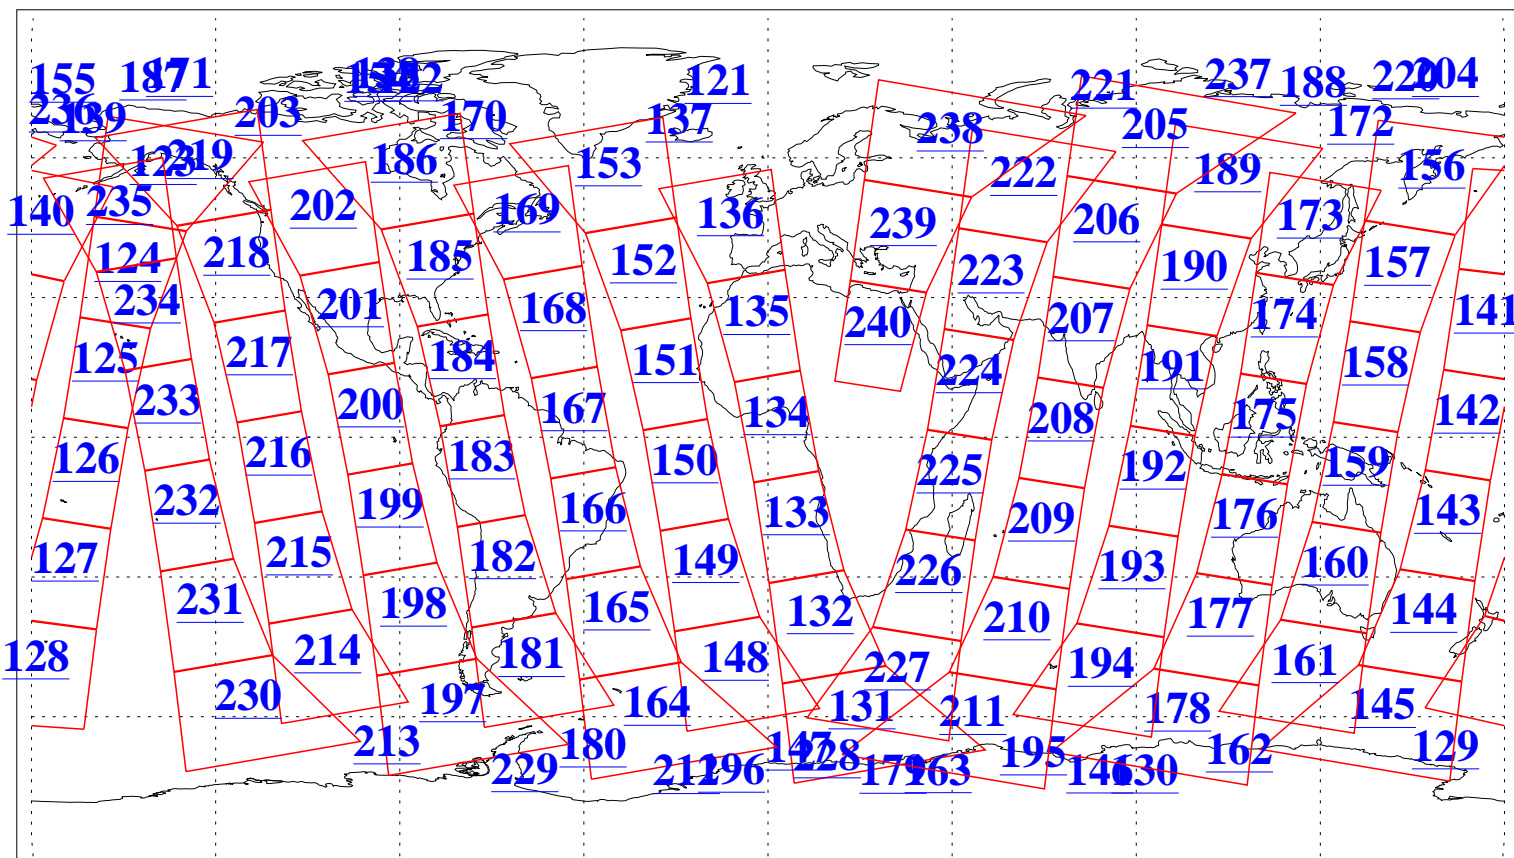

L1B Availability
AMSU Granules: 240
HSB Granules: 0
AIRS Granules: 240

10 Mar 2015
DoY 69
Aqua Day 4693
Granules: 1 to 120

Granules: 121 to 240

Legend: AMSU Available, HSB Available, AIRS Available

L1B Availability
AMSU Granules: 240
HSB Granules: 0
AIRS Granules: 240