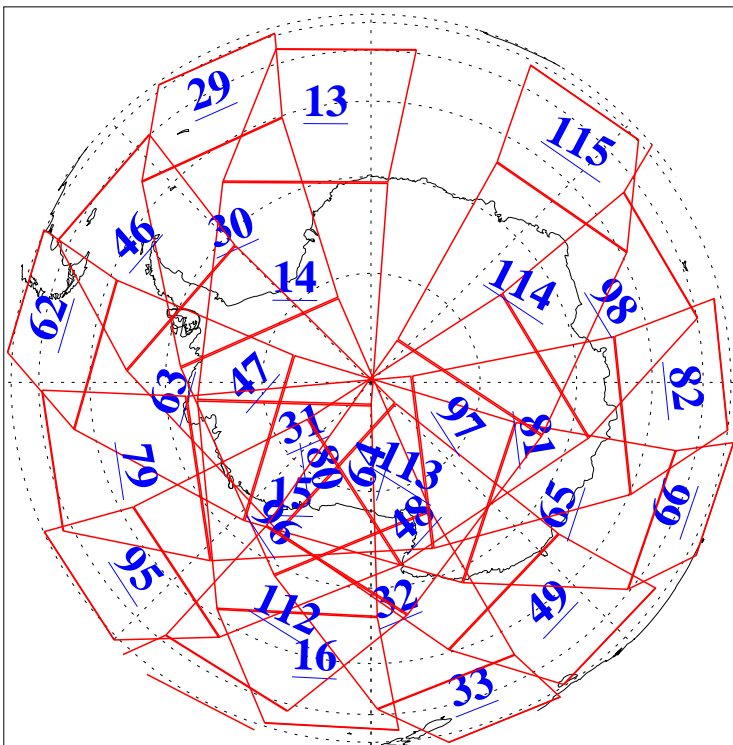

L1B Availability
AMSU Granules: 240
HSB Granules: 0
AIRS Granules: 240

10 Mar 2015
DoY 69
Aqua Day 4693
Granules: 1 to 120

Granules: 121 to 240

Legend: AMSU Available, HSB Available, AIRS Available

L1B Availability
AMSU Granules: 240
HSB Granules: 0
AIRS Granules: 240

10 Mar 2015
DoY 69
Aqua Day 4693

Ascending Granules

Descending Granules

Legend: AMSU Available, HSB Available, AIRS Available

L1B Availability
 AMSU Granules: 240
 HSB Granules: 0
 AIRS Granules: 240

10 Mar 2015
 DoY 69
 Aqua Day 4693

Northern Hemisphere Granules

Southern Hemisphere Granules

Legend: AMSU Available, HSB Available, AIRS Available