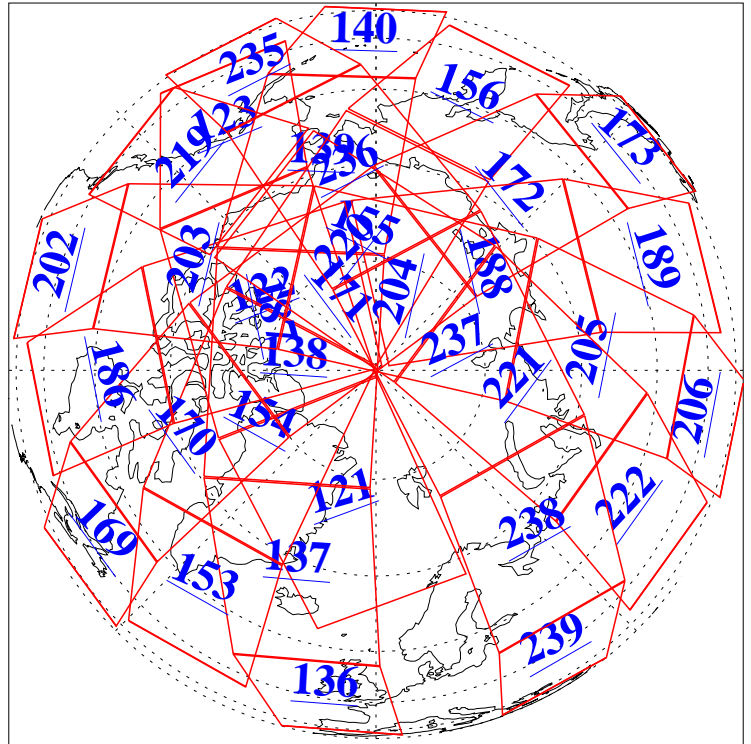

10 Mar 2015
DoY 69
Aqua Day 4693

Ascending Granules

Descending Granules

Legend: AMSU Available, HSB Available, AIRS Available

L1B Availability
 AMSU Granules: 240
 HSB Granules: 0
 AIRS Granules: 240

10 Mar 2015
 DoY 69
 Aqua Day 4693

Northern Hemisphere Granules

Southern Hemisphere Granules

Legend: AMSU Available, HSB Available, AIRS Available