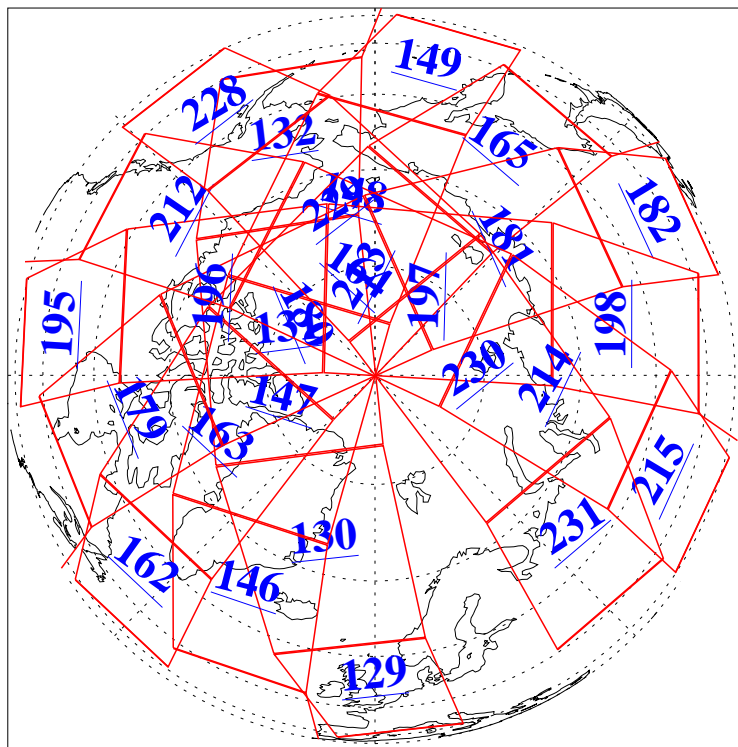

L1B Availability  
AMSU Granules: 240  
HSB Granules: 0  
AIRS Granules: 240

9 Mar 2015  
DoY 68  
Aqua Day 4692  
Granules: 1 to 120

Granules: 121 to 240

Legend: AMSU Available, HSB Available, AIRS Available

L1B Availability  
AMSU Granules: 240  
HSB Granules: 0  
AIRS Granules: 240

9 Mar 2015  
DoY 68  
Aqua Day 4692

Ascending Granules

Descending Granules

Legend: AMSU Available, HSB Available, AIRS Available

### Northern Hemisphere Granules