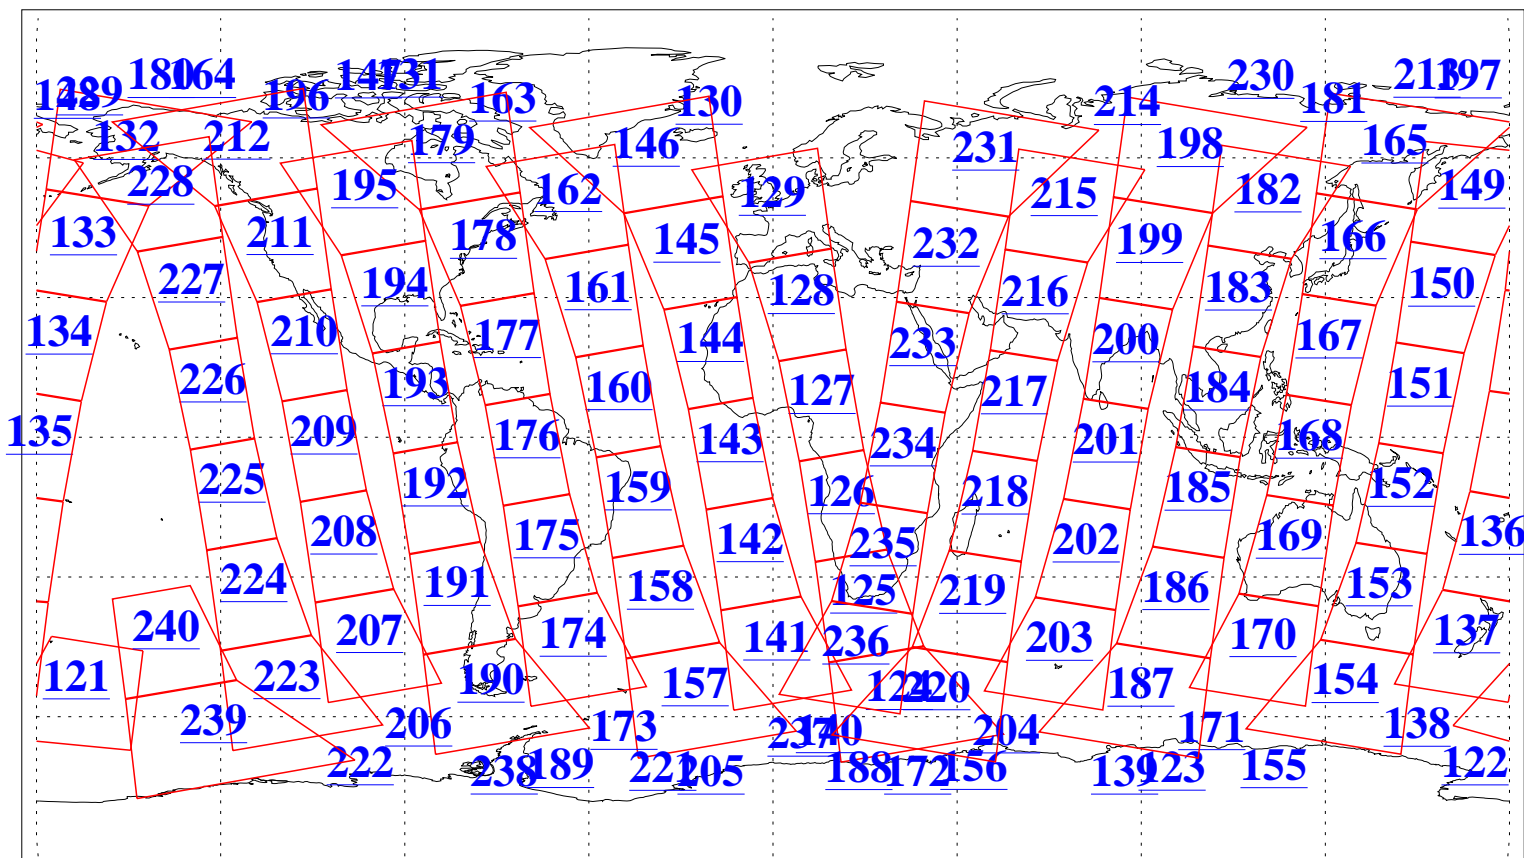

L1B Availability  
AMSU Granules: 240  
HSB Granules: 0  
AIRS Granules: 240

9 Mar 2015  
DoY 68  
Aqua Day 4692  
Granules: 1 to 120

Granules: 121 to 240

Legend: AMSU Available, HSB Available, AIRS Available

L1B Availability  
AMSU Granules: 240  
HSB Granules: 0  
AIRS Granules: 240

9 Mar 2015  
DoY 68  
Aqua Day 4692

Ascending Granules

Descending Granules

Legend: AMSU Available, HSB Available, AIRS Available