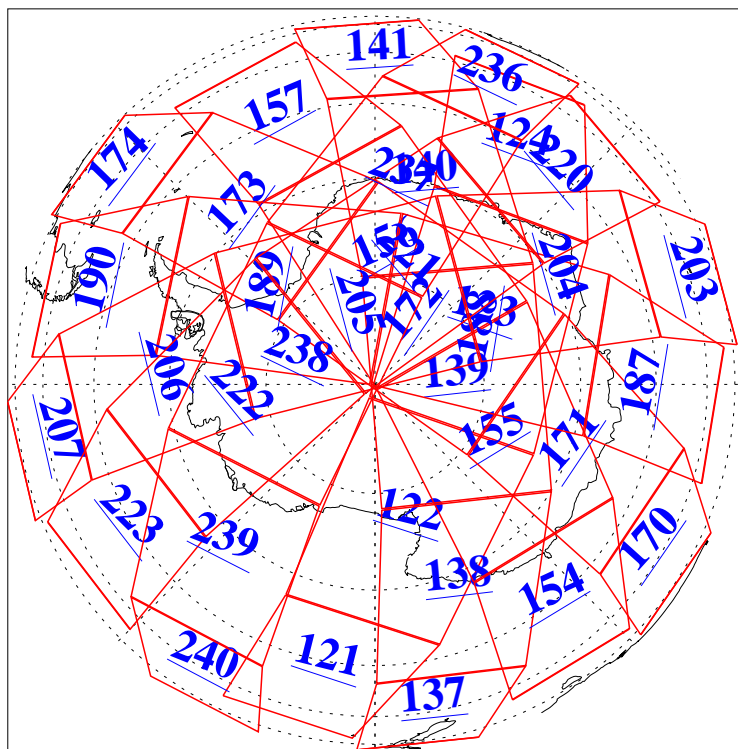

Legend: AMSU Available, HSB Available, AIRS Available