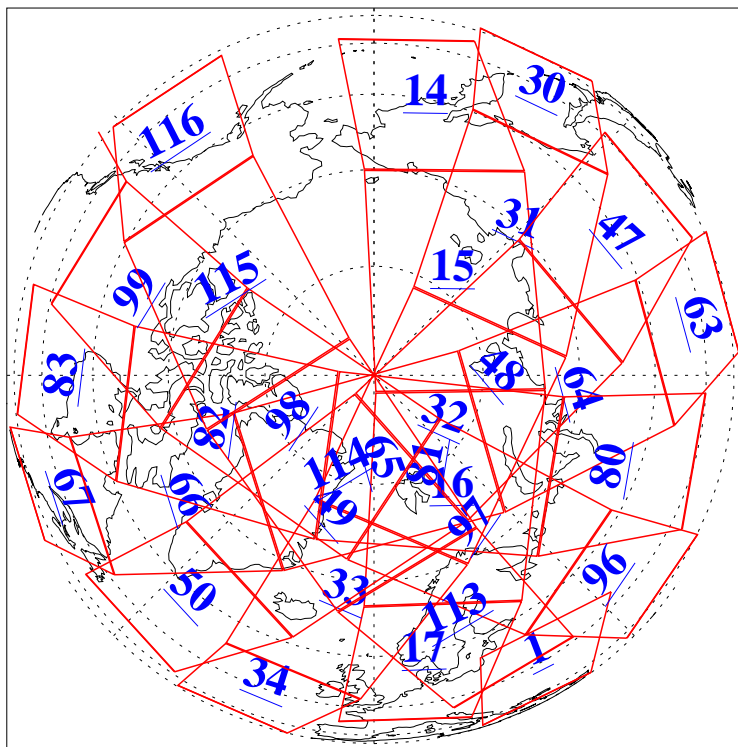

L1B Availability  
AMSU Granules: 240  
HSB Granules: 0  
AIRS Granules: 240

9 Mar 2015  
DoY 68  
Aqua Day 4692  
Granules: 1 to 120

Granules: 121 to 240

Legend: AMSU Available, HSB Available, AIRS Available

L1B Availability  
AMSU Granules: 240  
HSB Granules: 0  
AIRS Granules: 240

9 Mar 2015  
DoY 68  
Aqua Day 4692

Ascending Granules

Descending Granules

Legend: AMSU Available, HSB Available, AIRS Available

L1B Availability  
AMSU Granules: 240  
HSB Granules: 0  
AIRS Granules: 240

9 Mar 2015  
DoY 68  
Aqua Day 4692

### Northern Hemisphere Granules