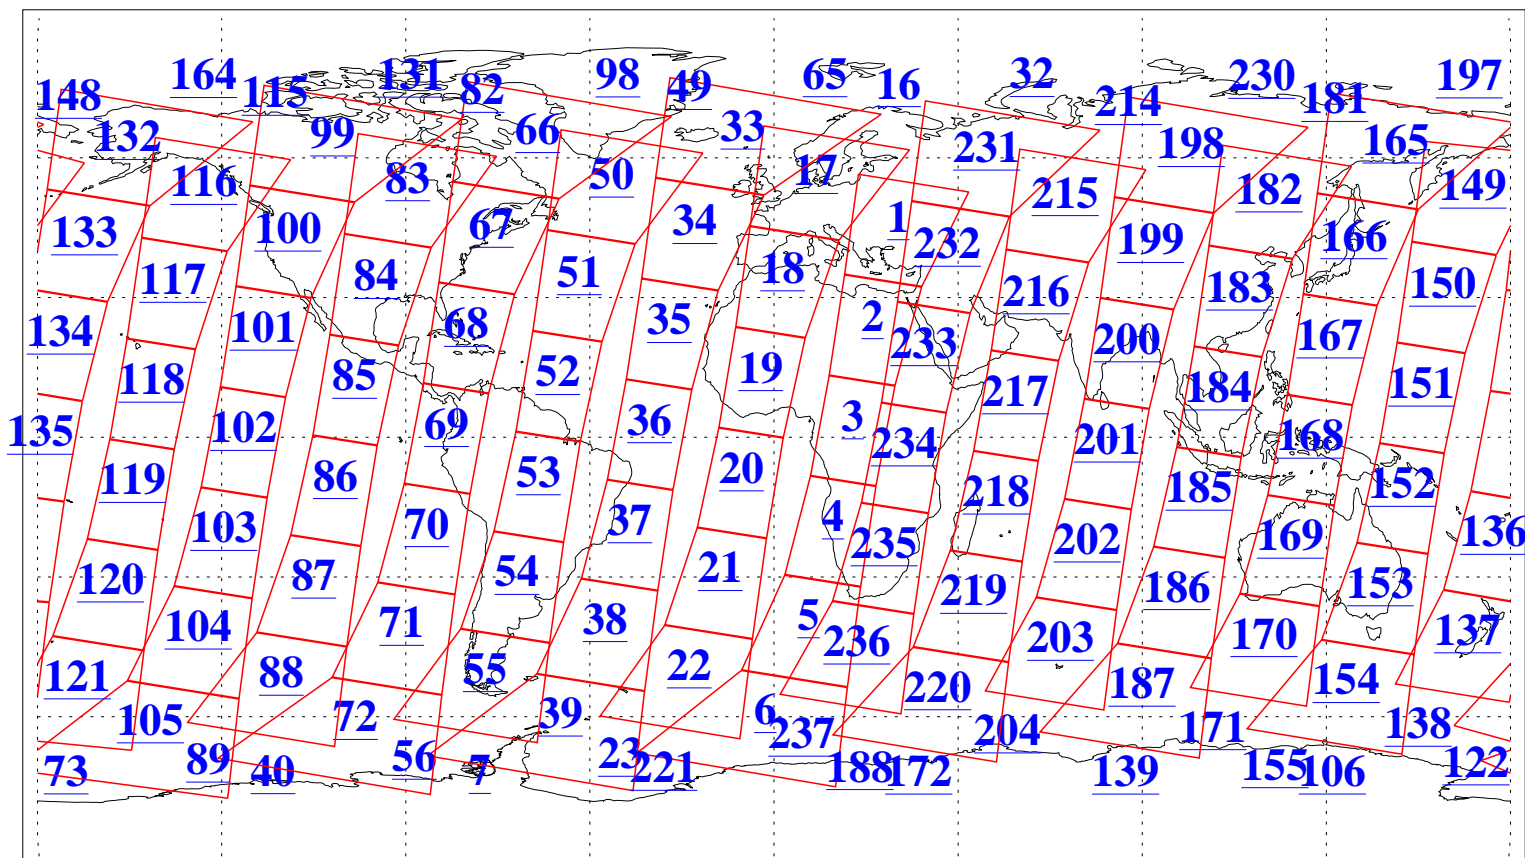

L1B Availability  
AMSU Granules: 240  
HSB Granules: 0  
AIRS Granules: 240

9 Mar 2015  
DoY 68  
Aqua Day 4692  
Granules: 1 to 120

Granules: 121 to 240

Legend: AMSU Available, HSB Available, AIRS Available

L1B Availability  
AMSU Granules: 240  
HSB Granules: 0  
AIRS Granules: 240

9 Mar 2015  
DoY 68  
Aqua Day 4692

Ascending Granules

Descending Granules

Legend: AMSU Available, HSB Available, AIRS Available