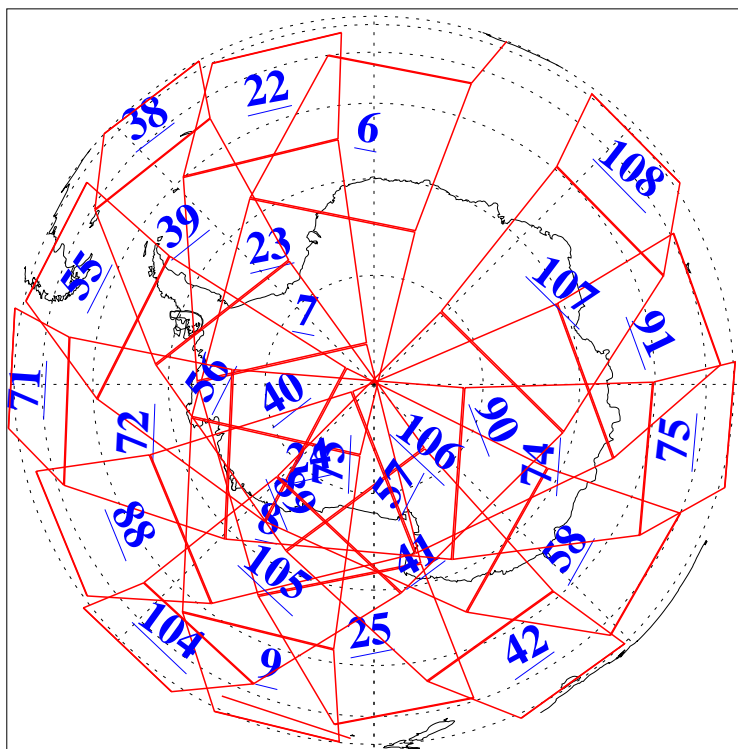

Legend: AMSU Available, HSB Available, AIRS Available