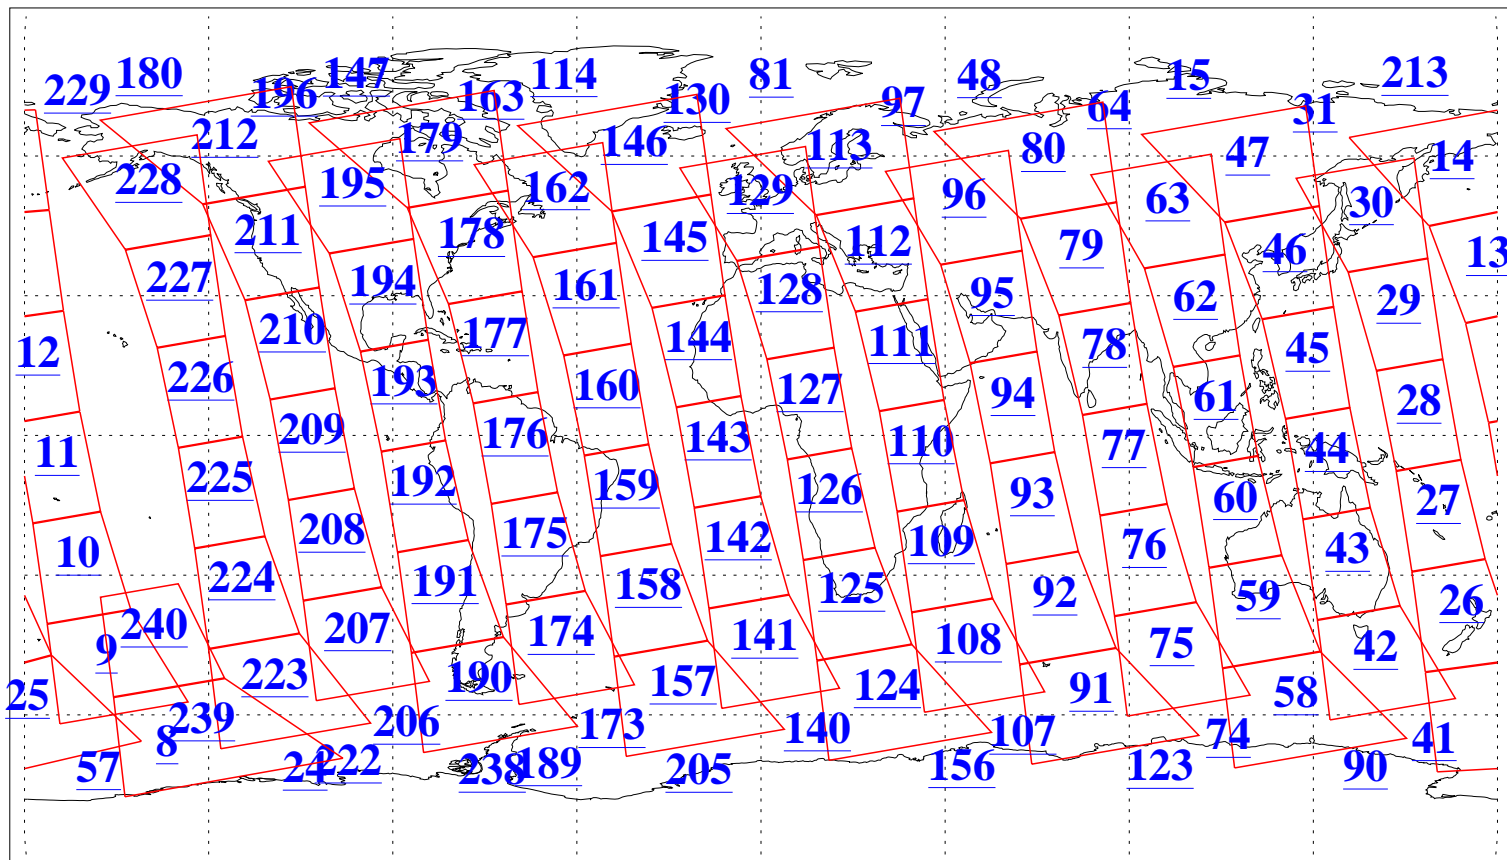

L1B Availability  
AMSU Granules: 240  
HSB Granules: 0  
AIRS Granules: 240

9 Mar 2015  
DoY 68  
Aqua Day 4692  
Granules: 1 to 120

Granules: 121 to 240

Legend: AMSU Available, HSB Available, AIRS Available

L1B Availability  
AMSU Granules: 240  
HSB Granules: 0  
AIRS Granules: 240

9 Mar 2015  
DoY 68  
Aqua Day 4692

Ascending Granules

Descending Granules

Legend: AMSU Available, HSB Available, AIRS Available