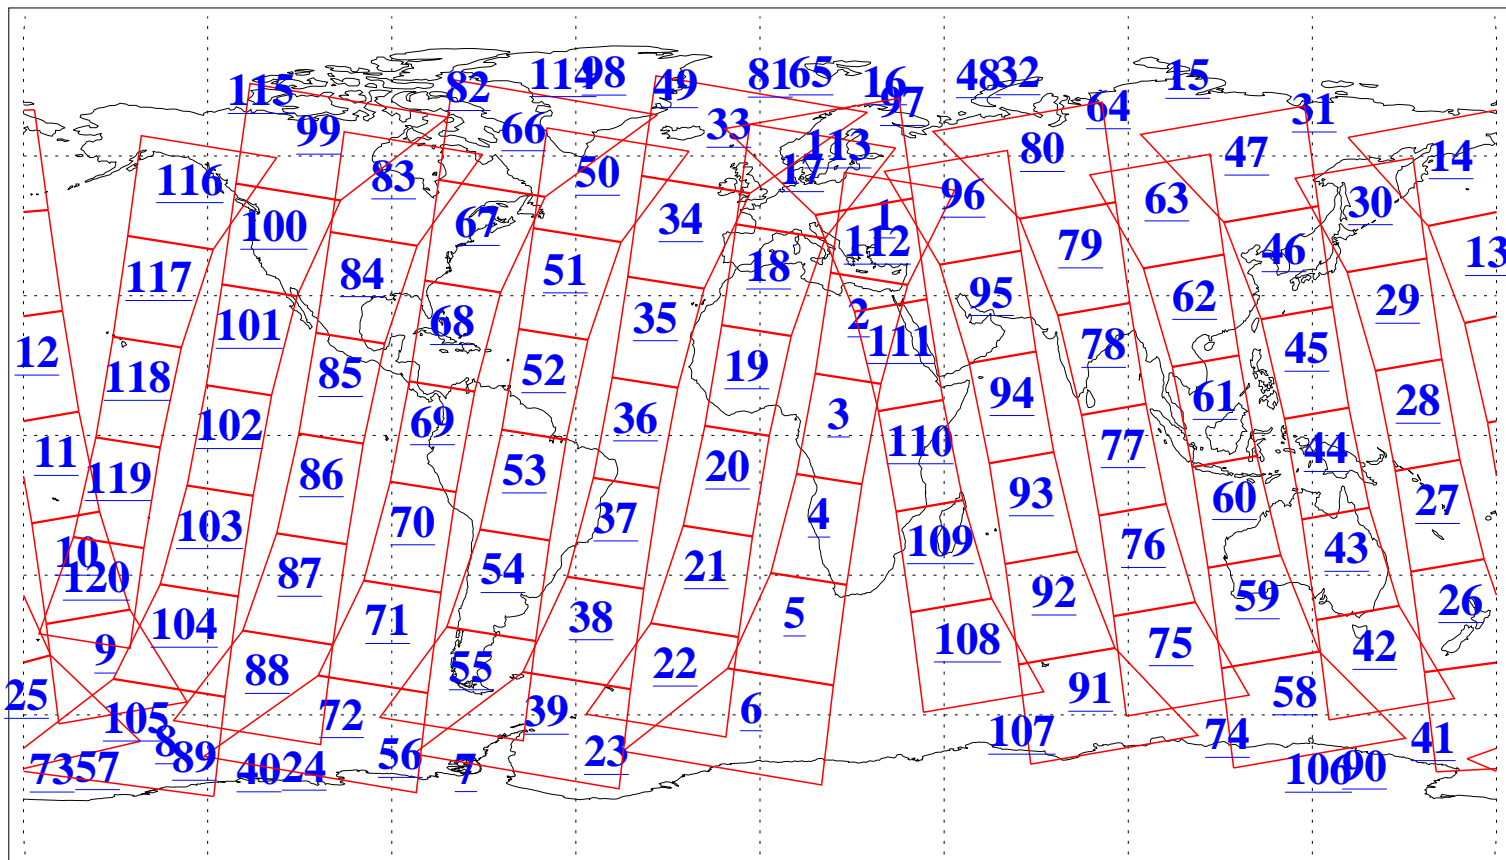

L1B Availability  
AMSU Granules: 240  
HSB Granules: 0  
AIRS Granules: 240

9 Mar 2015  
DoY 68  
Aqua Day 4692  
Granules: 1 to 120

Granules: 121 to 240

Legend: AMSU Available, HSB Available, AIRS Available

L1B Availability  
AMSU Granules: 240  
HSB Granules: 0  
AIRS Granules: 240

9 Mar 2015  
DoY 68  
Aqua Day 4692

Ascending Granules

Descending Granules

Legend: AMSU Available, HSB Available, AIRS Available