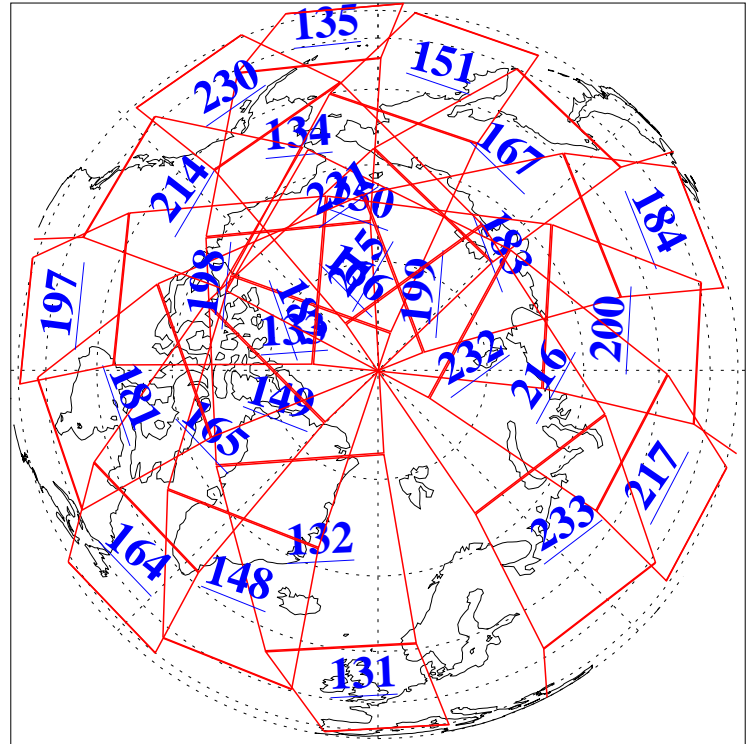

L1B Availability  
AMSU Granules: 240  
HSB Granules: 0  
AIRS Granules: 240

7 Mar 2015  
DoY 66  
Aqua Day 4690  
Granules: 1 to 120

Granules: 121 to 240

Legend: AMSU Available, HSB Available, AIRS Available

L1B Availability  
AMSU Granules: 240  
HSB Granules: 0  
AIRS Granules: 240

7 Mar 2015  
DoY 66  
Aqua Day 4690

Ascending Granules

Descending Granules

Legend: AMSU Available, HSB Available, AIRS Available

L1B Availability  
 AMSU Granules: 240  
 HSB Granules: 0  
 AIRS Granules: 240

7 Mar 2015  
 DoY 66  
 Aqua Day 4690

Northern Hemisphere Granules

Southern Hemisphere Granules

Legend: AMSU Available, HSB Available, AIRS Available