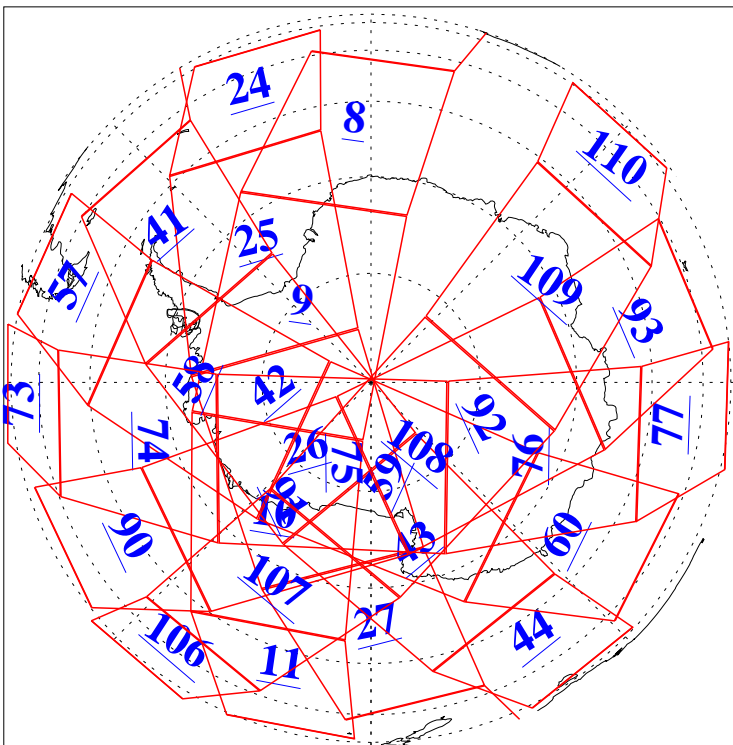

L1B Availability  
AMSU Granules: 240  
HSB Granules: 0  
AIRS Granules: 240

7 Mar 2015  
DoY 66  
Aqua Day 4690  
Granules: 1 to 120

Granules: 121 to 240

Legend: AMSU Available, HSB Available, AIRS Available

L1B Availability  
AMSU Granules: 240  
HSB Granules: 0  
AIRS Granules: 240

7 Mar 2015  
DoY 66  
Aqua Day 4690

Ascending Granules

Descending Granules

Legend: AMSU Available, HSB Available, AIRS Available

L1B Availability  
 AMSU Granules: 240  
 HSB Granules: 0  
 AIRS Granules: 240

7 Mar 2015  
 DoY 66  
 Aqua Day 4690

Northern Hemisphere Granules

Southern Hemisphere Granules

Legend: AMSU Available, HSB Available, AIRS Available