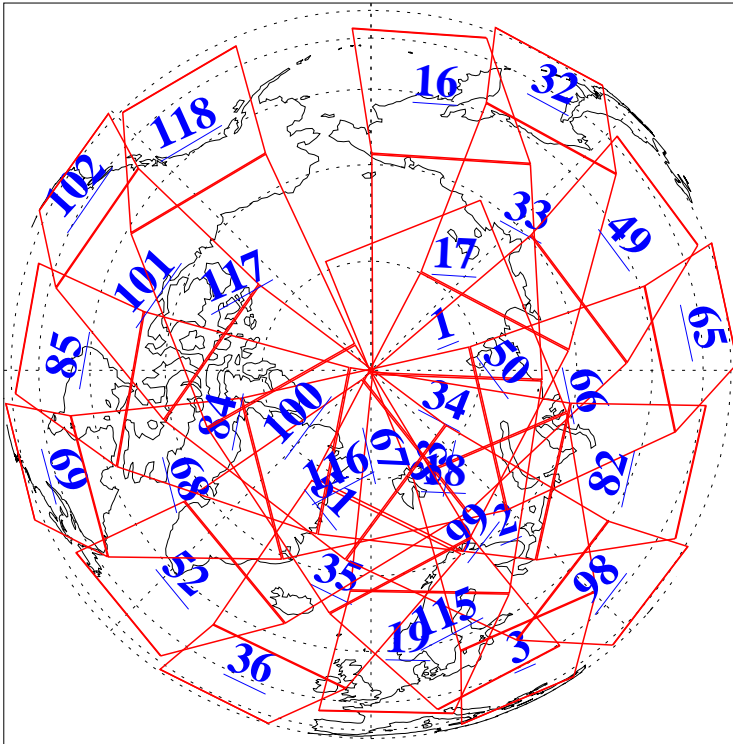

L1B Availability  
AMSU Granules: 240  
HSB Granules: 0  
AIRS Granules: 240

7 Mar 2015  
DoY 66  
Aqua Day 4690  
Granules: 1 to 120

Granules: 121 to 240

Legend: AMSU Available, HSB Available, AIRS Available

L1B Availability  
AMSU Granules: 240  
HSB Granules: 0  
AIRS Granules: 240

7 Mar 2015  
DoY 66  
Aqua Day 4690

Ascending Granules

Descending Granules

Legend: AMSU Available, HSB Available, AIRS Available

L1B Availability  
 AMSU Granules: 240  
 HSB Granules: 0  
 AIRS Granules: 240

7 Mar 2015  
 DoY 66  
 Aqua Day 4690

Northern Hemisphere Granules

Southern Hemisphere Granules

Legend: AMSU Available, HSB Available, AIRS Available