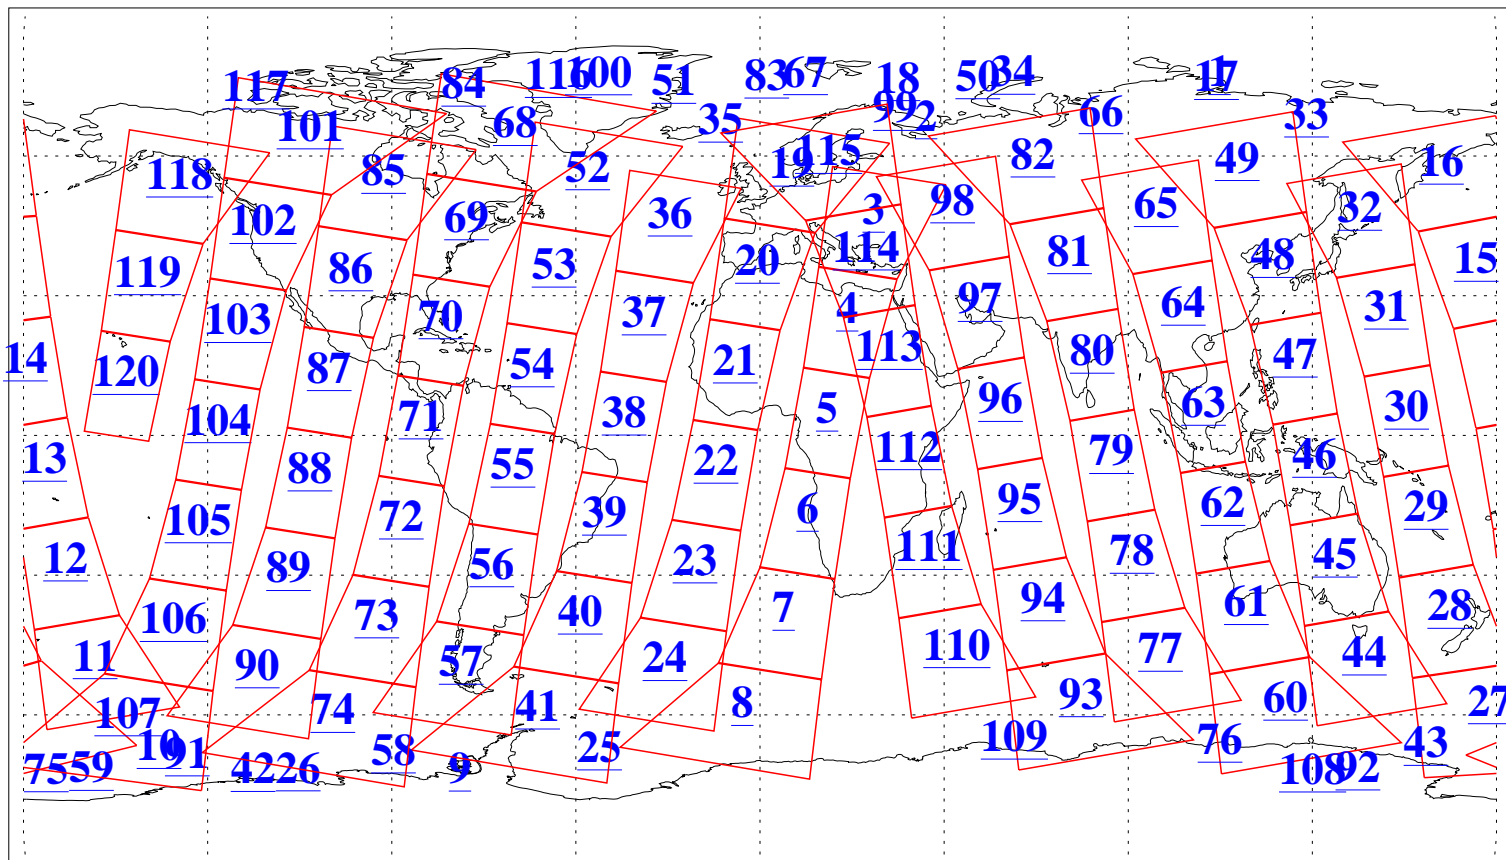

L1B Availability  
AMSU Granules: 240  
HSB Granules: 0  
AIRS Granules: 240

7 Mar 2015  
DoY 66  
Aqua Day 4690  
Granules: 1 to 120

Granules: 121 to 240

Legend: AMSU Available, HSB Available, AIRS Available

L1B Availability  
AMSU Granules: 240  
HSB Granules: 0  
AIRS Granules: 240

7 Mar 2015  
DoY 66  
Aqua Day 4690

Ascending Granules

Descending Granules

Legend: AMSU Available, HSB Available, AIRS Available

L1B Availability  
 AMSU Granules: 240  
 HSB Granules: 0  
 AIRS Granules: 240

7 Mar 2015  
 DoY 66  
 Aqua Day 4690

Northern Hemisphere Granules

Southern Hemisphere Granules

Legend: AMSU Available, HSB Available, AIRS Available