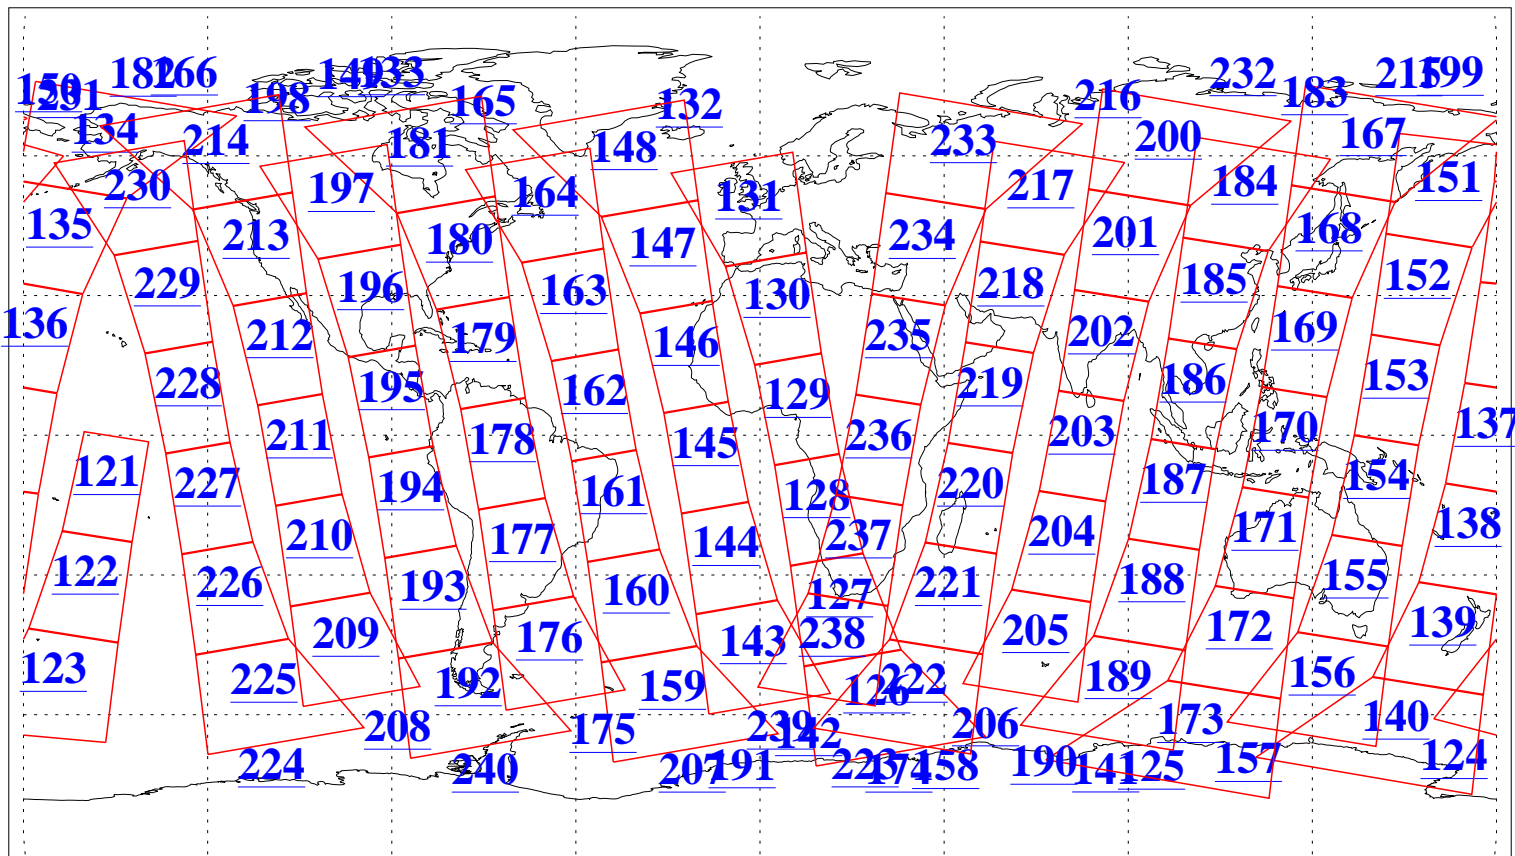

L1B Availability  
AMSU Granules: 240  
HSB Granules: 0  
AIRS Granules: 240

7 Mar 2015  
DoY 66  
Aqua Day 4690  
Granules: 1 to 120

Granules: 121 to 240

Legend: AMSU Available, HSB Available, AIRS Available

L1B Availability  
AMSU Granules: 240  
HSB Granules: 0  
AIRS Granules: 240

7 Mar 2015  
DoY 66  
Aqua Day 4690

Ascending Granules

Descending Granules

Legend: AMSU Available, HSB Available, AIRS Available

L1B Availability  
 AMSU Granules: 240  
 HSB Granules: 0  
 AIRS Granules: 240

7 Mar 2015  
 DoY 66  
 Aqua Day 4690

Northern Hemisphere Granules

Southern Hemisphere Granules

Legend: AMSU Available, HSB Available, AIRS Available