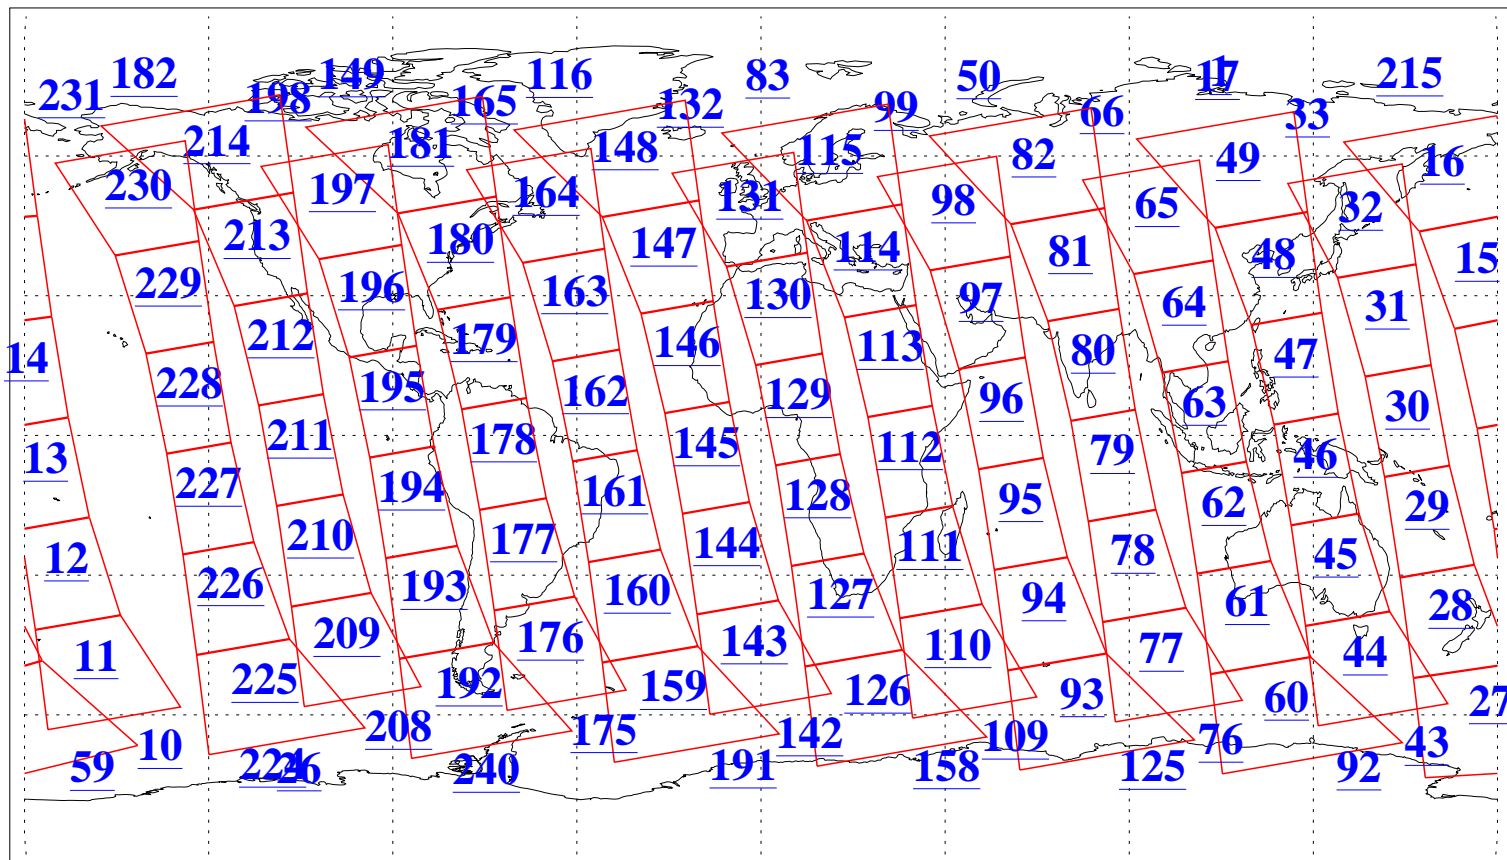

L1B Availability  
AMSU Granules: 240  
HSB Granules: 0  
AIRS Granules: 240

7 Mar 2015  
DoY 66  
Aqua Day 4690  
Granules: 1 to 120

Granules: 121 to 240

Legend: AMSU Available, HSB Available, AIRS Available

L1B Availability  
AMSU Granules: 240  
HSB Granules: 0  
AIRS Granules: 240

7 Mar 2015  
DoY 66  
Aqua Day 4690

Ascending Granules

Descending Granules

Legend: AMSU Available, HSB Available, AIRS Available

L1B Availability  
 AMSU Granules: 240  
 HSB Granules: 0  
 AIRS Granules: 240

7 Mar 2015  
 DoY 66  
 Aqua Day 4690

Northern Hemisphere Granules

Southern Hemisphere Granules

Legend: AMSU Available, HSB Available, AIRS Available