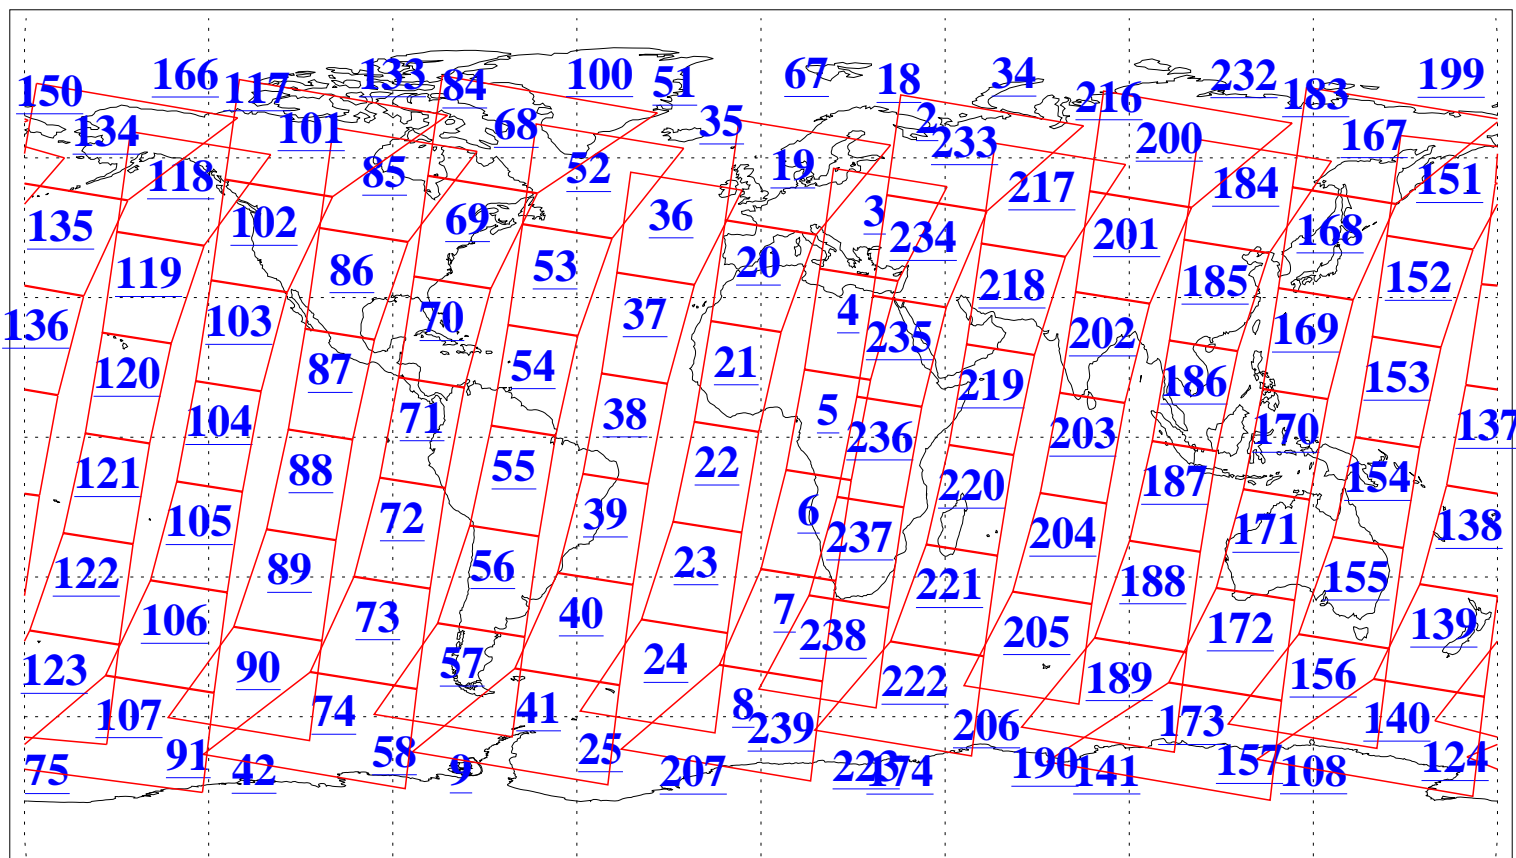

L1B Availability  
AMSU Granules: 240  
HSB Granules: 0  
AIRS Granules: 240

7 Mar 2015  
DoY 66  
Aqua Day 4690  
Granules: 1 to 120

Granules: 121 to 240

Legend: AMSU Available, HSB Available, AIRS Available

L1B Availability  
AMSU Granules: 240  
HSB Granules: 0  
AIRS Granules: 240

7 Mar 2015  
DoY 66  
Aqua Day 4690

Ascending Granules

Descending Granules

Legend: AMSU Available, HSB Available, AIRS Available

L1B Availability  
 AMSU Granules: 240  
 HSB Granules: 0  
 AIRS Granules: 240

7 Mar 2015  
 DoY 66  
 Aqua Day 4690

Northern Hemisphere Granules

Southern Hemisphere Granules

Legend: AMSU Available, HSB Available, AIRS Available