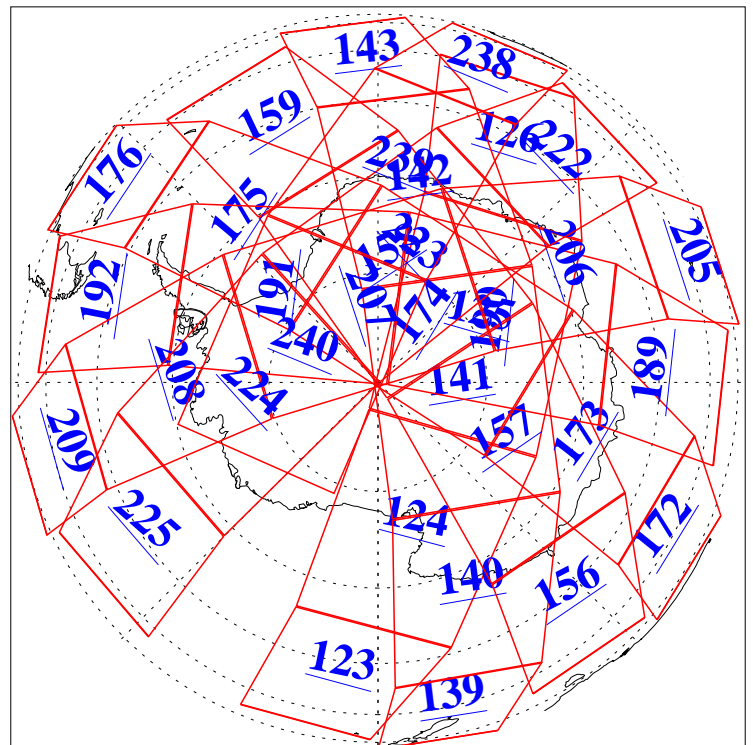

L1B Availability  
AMSU Granules: 240  
HSB Granules: 0  
AIRS Granules: 240

7 Mar 2015  
DoY 66  
Aqua Day 4690  
Granules: 1 to 120

Granules: 121 to 240

Legend: AMSU Available, HSB Available, AIRS Available

L1B Availability  
AMSU Granules: 240  
HSB Granules: 0  
AIRS Granules: 240

7 Mar 2015  
DoY 66  
Aqua Day 4690

Ascending Granules

Descending Granules

Legend: AMSU Available, HSB Available, AIRS Available

L1B Availability  
 AMSU Granules: 240  
 HSB Granules: 0  
 AIRS Granules: 240

7 Mar 2015  
 DoY 66  
 Aqua Day 4690

Northern Hemisphere Granules

Southern Hemisphere Granules

Legend: AMSU Available, HSB Available, AIRS Available