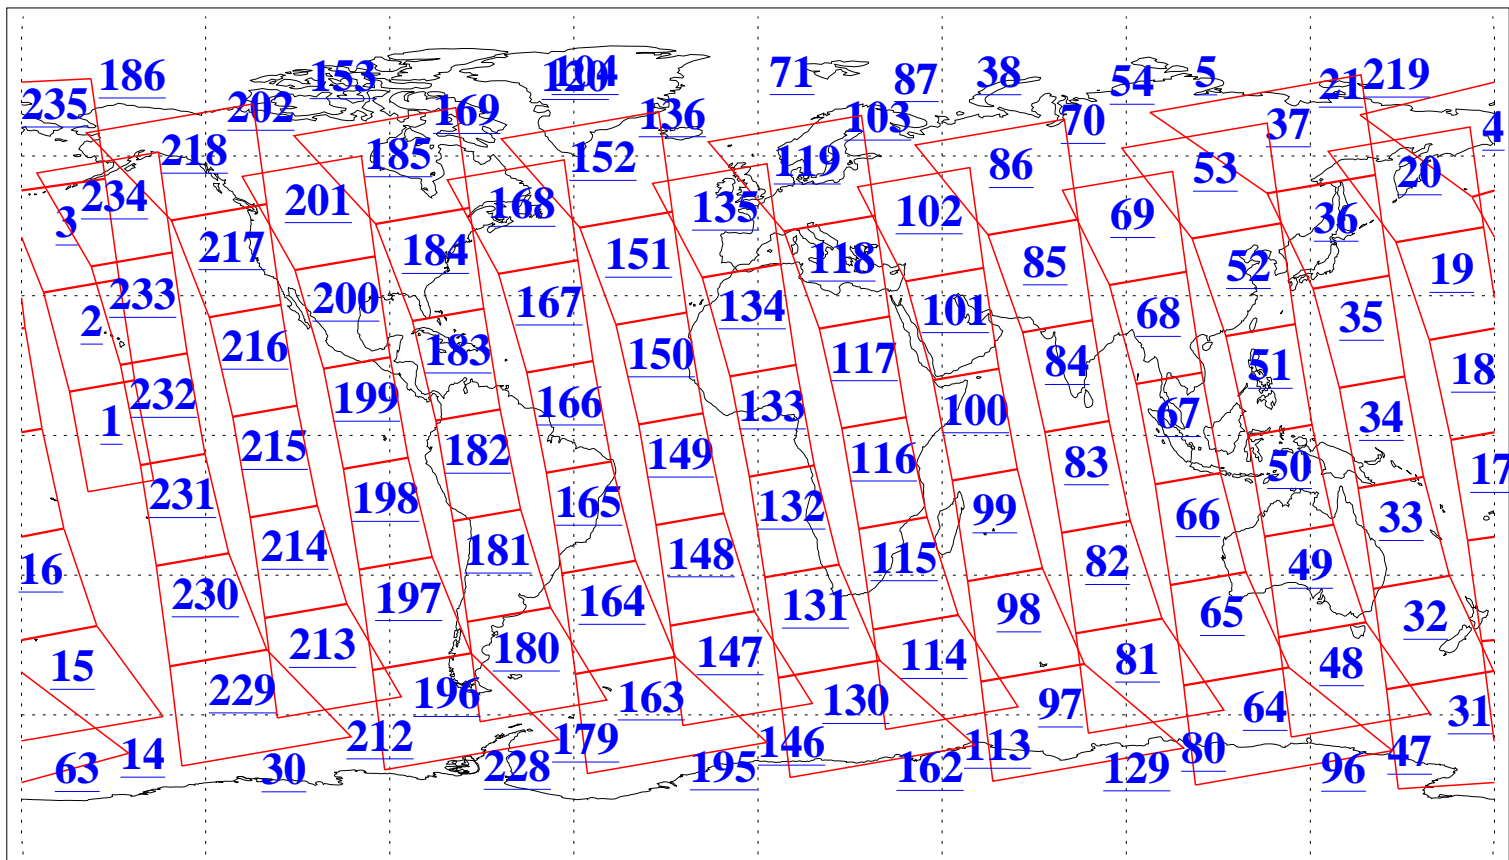

L1B Availability  
AMSU Granules: 240  
HSB Granules: 0  
AIRS Granules: 240

3 Mar 2015  
DoY 62  
Aqua Day 4686  
Granules: 1 to 120

Granules: 121 to 240

Legend: AMSU Available, HSB Available, AIRS Available

L1B Availability  
AMSU Granules: 240  
HSB Granules: 0  
AIRS Granules: 240

3 Mar 2015  
DoY 62  
Aqua Day 4686  
Ascending Granules

Descending Granules

Legend: AMSU Available, HSB Available, AIRS Available

### Northern Hemisphere Granules