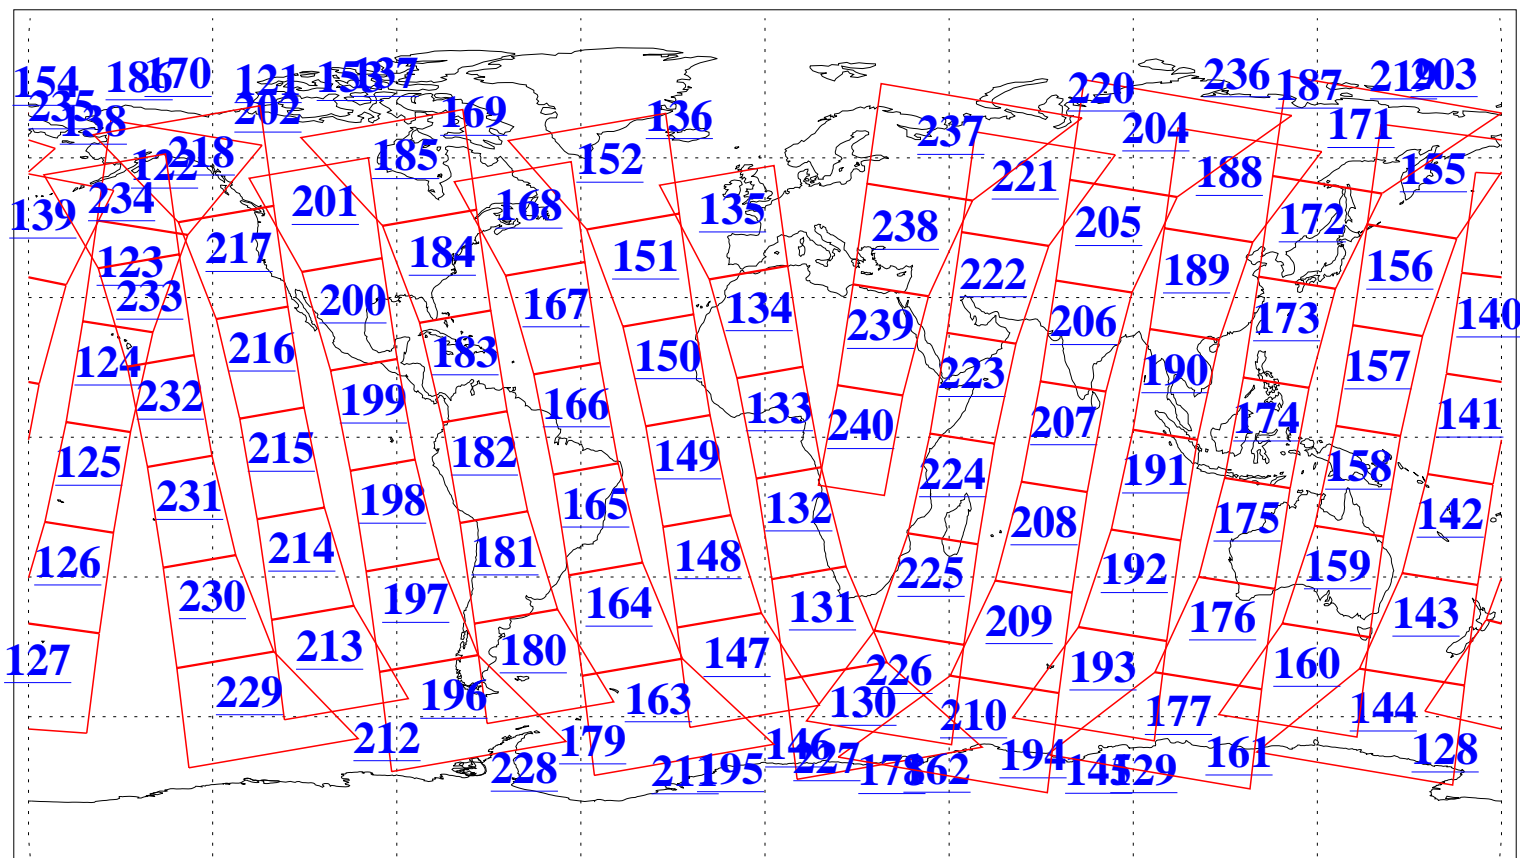

L1B Availability  
AMSU Granules: 240  
HSB Granules: 0  
AIRS Granules: 240

3 Mar 2015  
DoY 62  
Aqua Day 4686  
Granules: 1 to 120

Granules: 121 to 240

Legend: AMSU Available, HSB Available, AIRS Available

L1B Availability  
AMSU Granules: 240  
HSB Granules: 0  
AIRS Granules: 240

3 Mar 2015  
DoY 62  
Aqua Day 4686  
Ascending Granules

Descending Granules

Legend: AMSU Available, HSB Available, AIRS Available