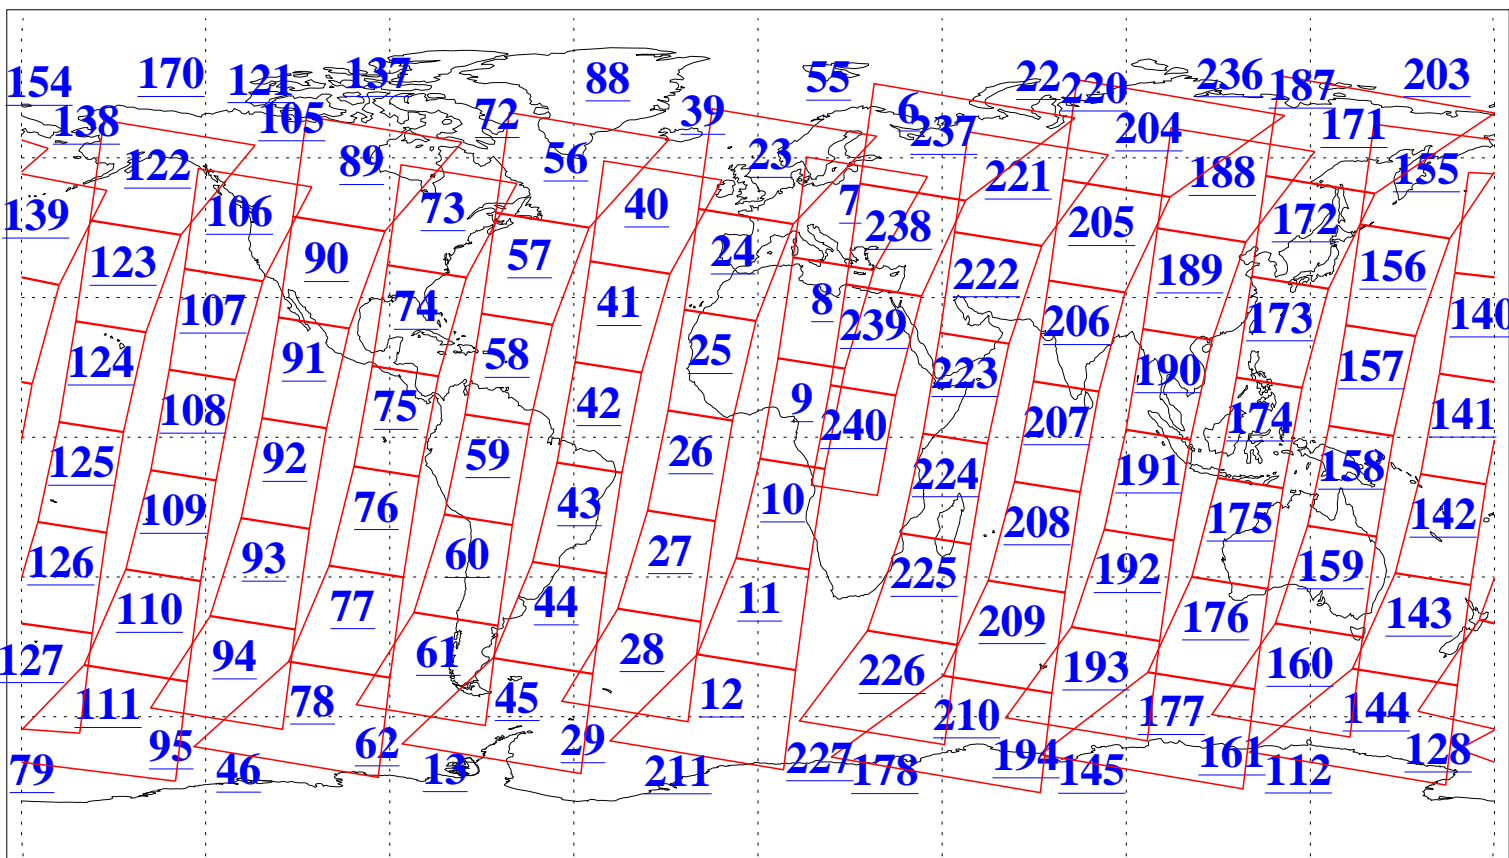

L1B Availability  
AMSU Granules: 240  
HSB Granules: 0  
AIRS Granules: 240

3 Mar 2015  
DoY 62  
Aqua Day 4686  
Granules: 1 to 120

Granules: 121 to 240

Legend: AMSU Available, HSB Available, AIRS Available

L1B Availability  
AMSU Granules: 240  
HSB Granules: 0  
AIRS Granules: 240

3 Mar 2015  
DoY 62  
Aqua Day 4686  
Ascending Granules

Descending Granules

Legend: AMSU Available, HSB Available, AIRS Available