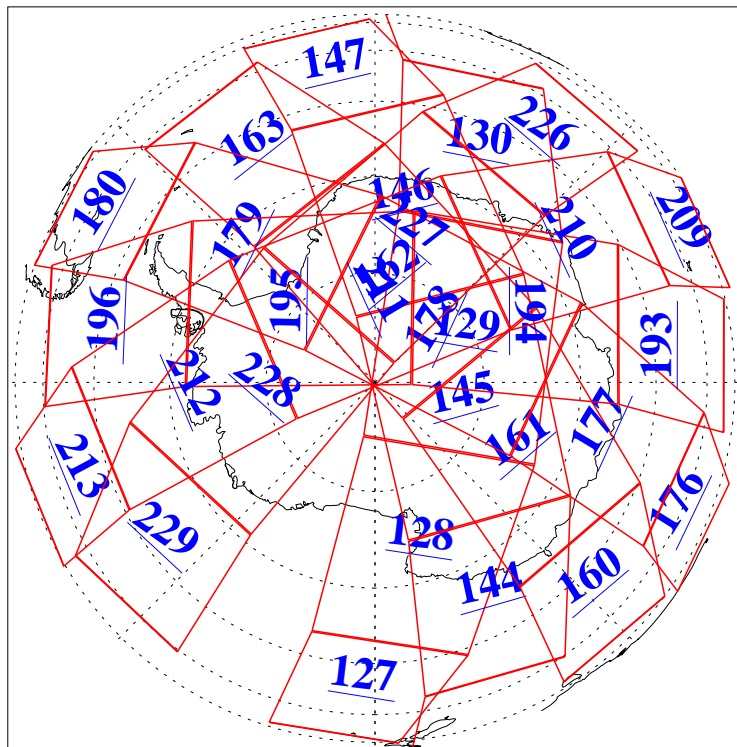

Legend: AMSU Available, HSB Available, AIRS Available