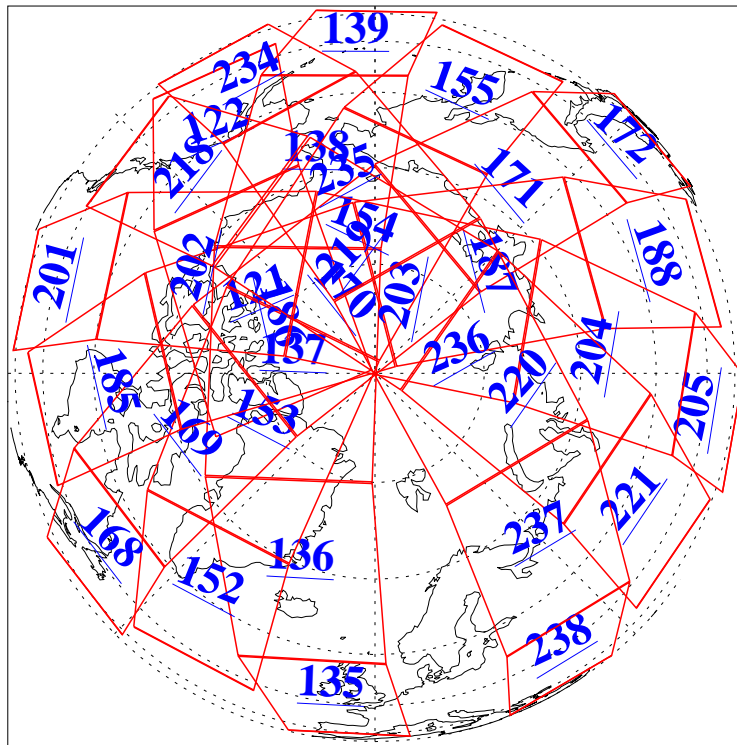

L1B Availability  
AMSU Granules: 240  
HSB Granules: 0  
AIRS Granules: 240

3 Mar 2015  
DoY 62  
Aqua Day 4686  
Granules: 1 to 120

Granules: 121 to 240

Legend: AMSU Available, HSB Available, AIRS Available

L1B Availability  
AMSU Granules: 240  
HSB Granules: 0  
AIRS Granules: 240

3 Mar 2015  
DoY 62  
Aqua Day 4686  
Ascending Granules

Descending Granules

Legend: AMSU Available, HSB Available, AIRS Available

### Northern Hemisphere Granules