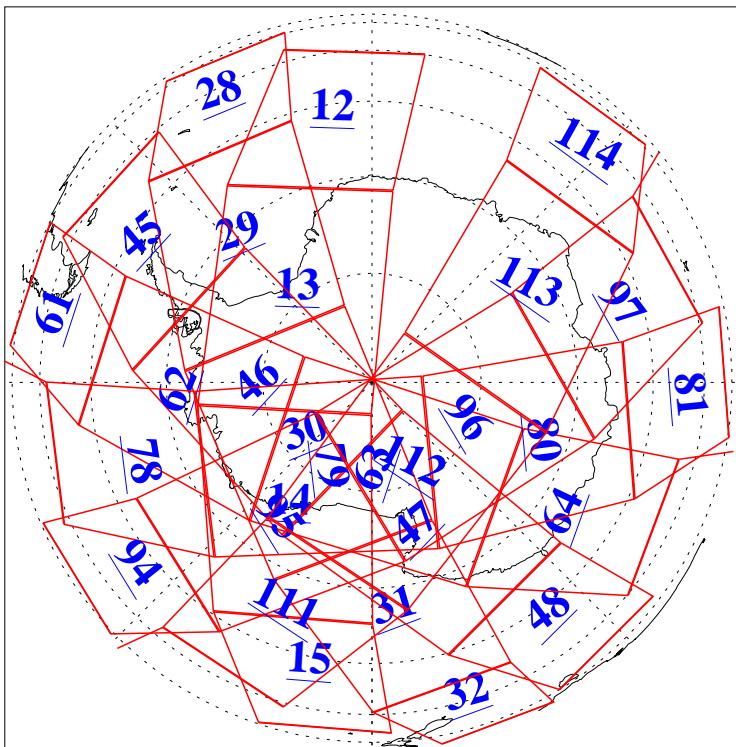

Legend: AMSU Available, HSB Available, AIRS Available