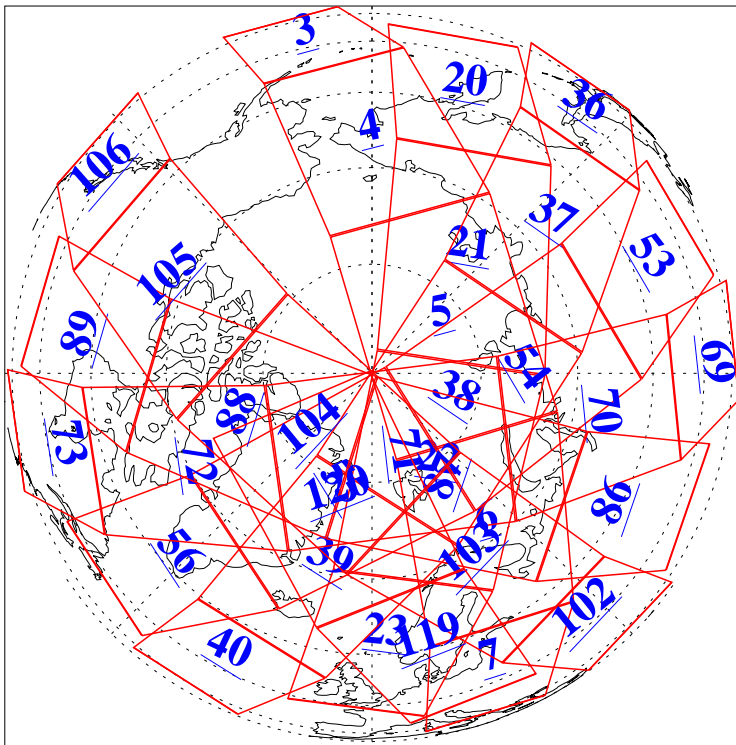

L1B Availability  
AMSU Granules: 240  
HSB Granules: 0  
AIRS Granules: 240

3 Mar 2015  
DoY 62  
Aqua Day 4686  
Granules: 1 to 120

Granules: 121 to 240

Legend: AMSU Available, HSB Available, AIRS Available

L1B Availability  
AMSU Granules: 240  
HSB Granules: 0  
AIRS Granules: 240

3 Mar 2015  
DoY 62  
Aqua Day 4686  
Ascending Granules

Descending Granules

Legend: AMSU Available, HSB Available, AIRS Available

### Northern Hemisphere Granules