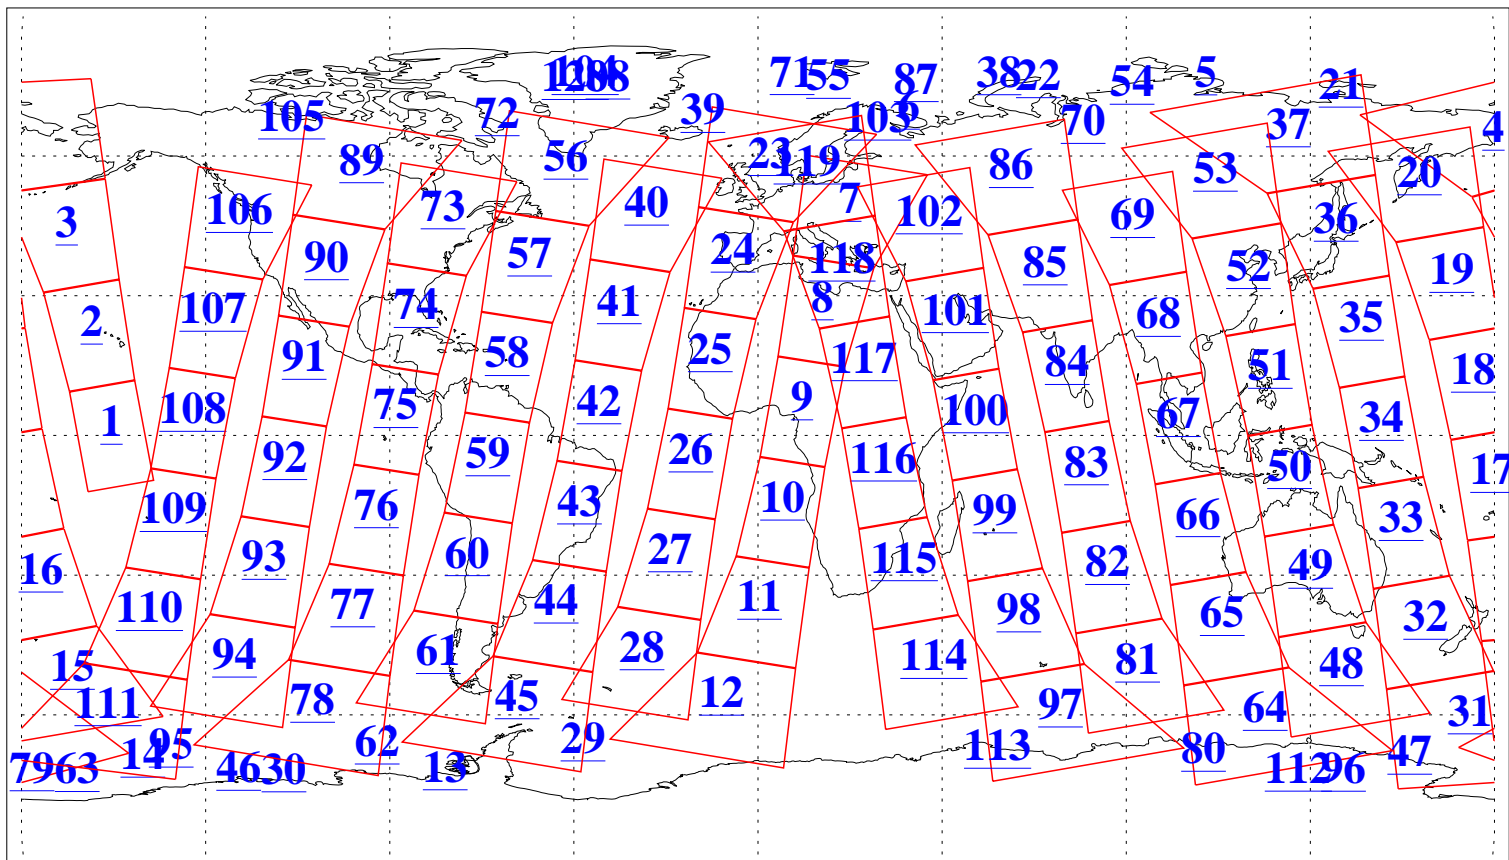

L1B Availability  
AMSU Granules: 240  
HSB Granules: 0  
AIRS Granules: 240

3 Mar 2015  
DoY 62  
Aqua Day 4686  
Granules: 1 to 120

Granules: 121 to 240

Legend: AMSU Available, HSB Available, AIRS Available

L1B Availability  
AMSU Granules: 240  
HSB Granules: 0  
AIRS Granules: 240

3 Mar 2015  
DoY 62  
Aqua Day 4686  
Ascending Granules

Descending Granules

Legend: AMSU Available, HSB Available, AIRS Available