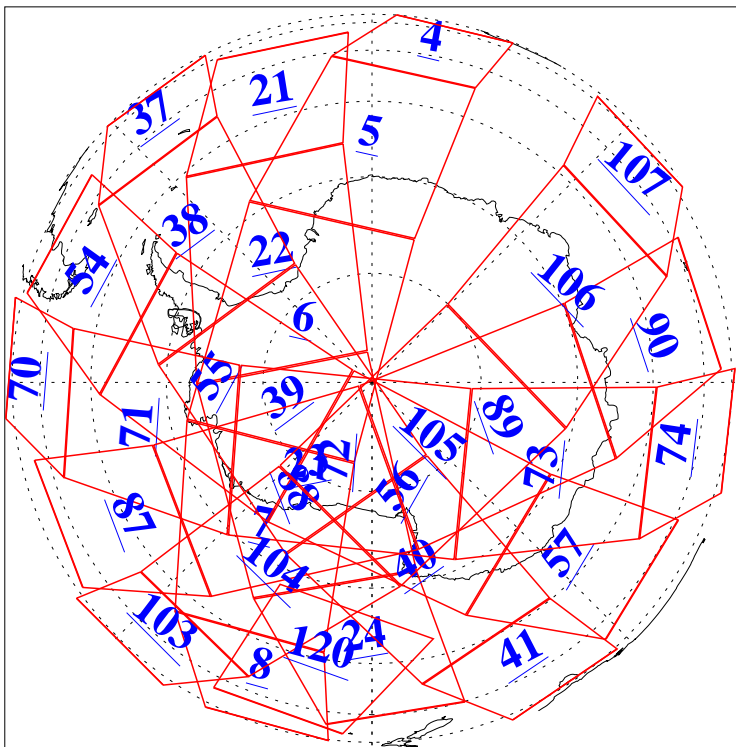

L1B Availability
AMSU Granules: 240
HSB Granules: 0
AIRS Granules: 240

2 Mar 2015
DoY 61
Aqua Day 4685
Granules: 1 to 120

Granules: 121 to 240

Legend: AMSU Available, HSB Available, AIRS Available

L1B Availability
AMSU Granules: 240
HSB Granules: 0
AIRS Granules: 240

2 Mar 2015
DoY 61
Aqua Day 4685
Ascending Granules

Descending Granules

Legend: AMSU Available, HSB Available, AIRS Available

L1B Availability
 AMSU Granules: 240
 HSB Granules: 0
 AIRS Granules: 240

2 Mar 2015
 DoY 61
 Aqua Day 4685

Northern Hemisphere Granules

Southern Hemisphere Granules

Legend: AMSU Available, HSB Available, AIRS Available