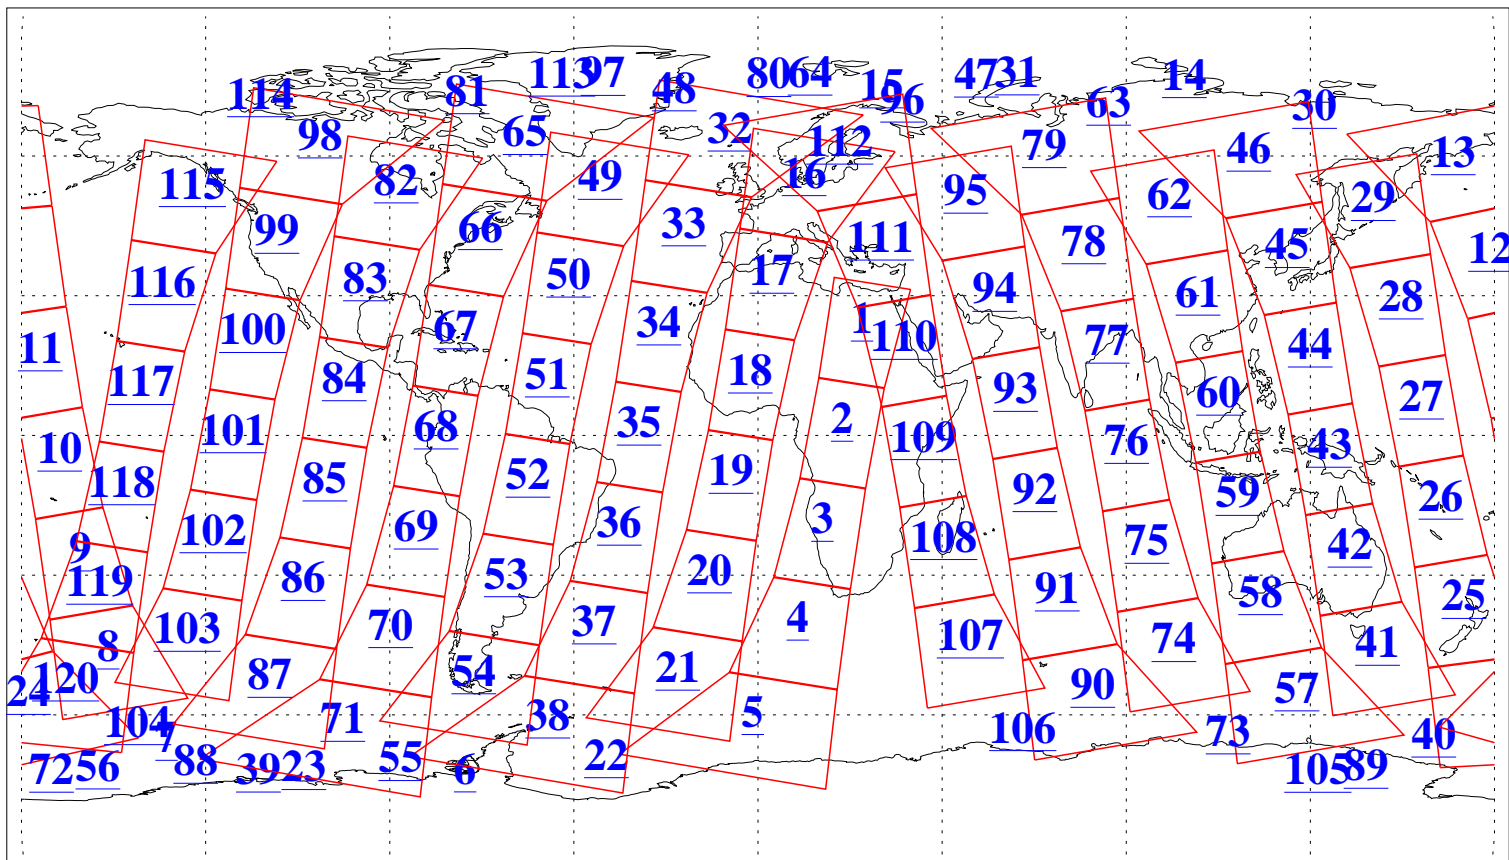

L1B Availability
AMSU Granules: 240
HSB Granules: 0
AIRS Granules: 240

2 Mar 2015
DoY 61
Aqua Day 4685
Granules: 1 to 120

Granules: 121 to 240

Legend: AMSU Available, HSB Available, AIRS Available

L1B Availability
AMSU Granules: 240
HSB Granules: 0
AIRS Granules: 240

2 Mar 2015
DoY 61
Aqua Day 4685
Ascending Granules

Descending Granules

Legend: AMSU Available, HSB Available, AIRS Available

L1B Availability
 AMSU Granules: 240
 HSB Granules: 0
 AIRS Granules: 240

2 Mar 2015
 DoY 61
 Aqua Day 4685

Northern Hemisphere Granules

Southern Hemisphere Granules

Legend: AMSU Available, HSB Available, AIRS Available