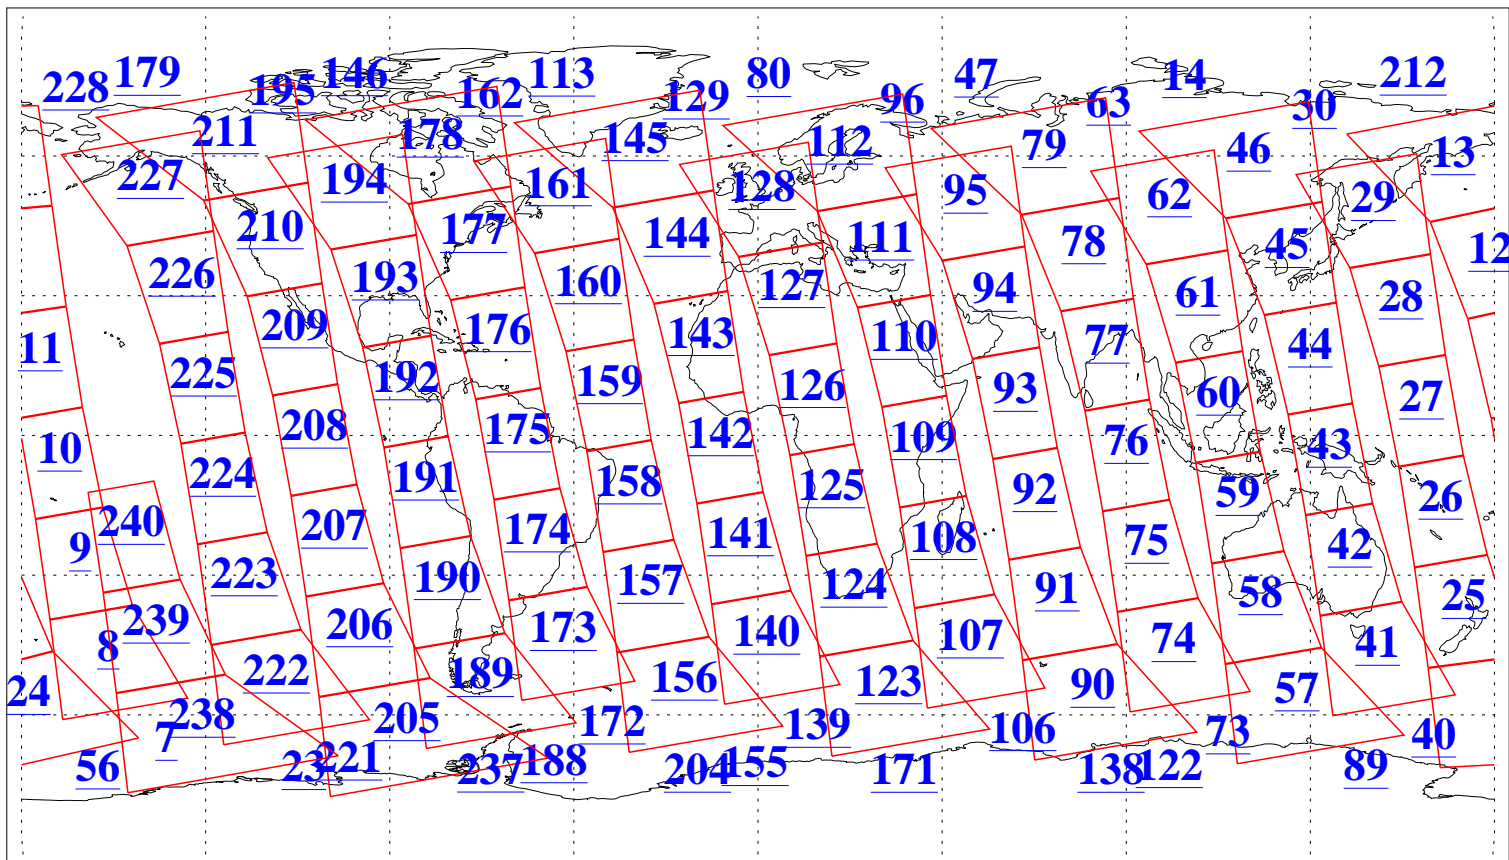

L1B Availability
AMSU Granules: 240
HSB Granules: 0
AIRS Granules: 240

2 Mar 2015
DoY 61
Aqua Day 4685
Granules: 1 to 120

Granules: 121 to 240

Legend: AMSU Available, HSB Available, AIRS Available

L1B Availability
AMSU Granules: 240
HSB Granules: 0
AIRS Granules: 240

2 Mar 2015
DoY 61
Aqua Day 4685
Ascending Granules

Descending Granules

Legend: AMSU Available, HSB Available, AIRS Available

L1B Availability
 AMSU Granules: 240
 HSB Granules: 0
 AIRS Granules: 240

2 Mar 2015
 DoY 61
 Aqua Day 4685

Northern Hemisphere Granules

Southern Hemisphere Granules

Legend: AMSU Available, HSB Available, AIRS Available