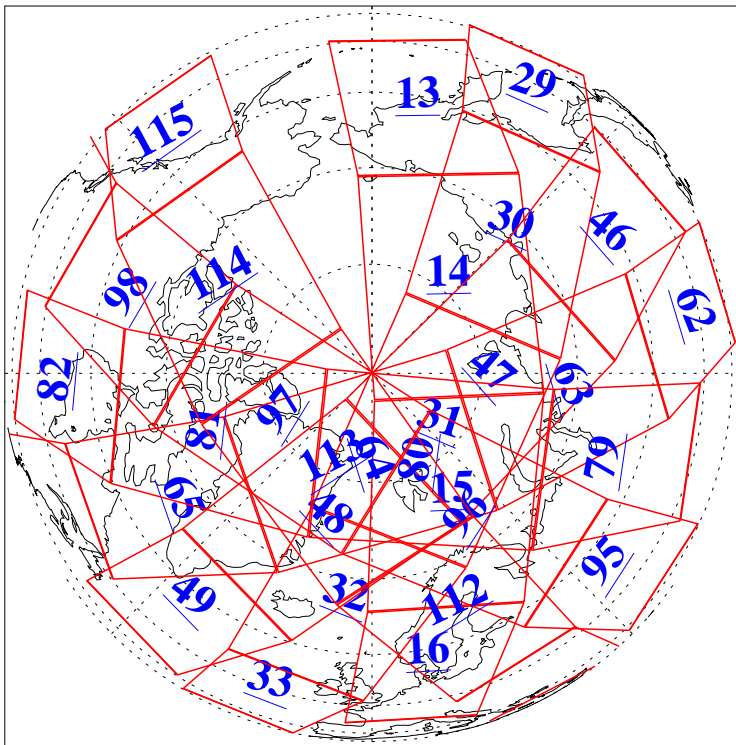

L1B Availability
AMSU Granules: 240
HSB Granules: 0
AIRS Granules: 240

2 Mar 2015
DoY 61
Aqua Day 4685
Granules: 1 to 120

Granules: 121 to 240

Legend: AMSU Available, HSB Available, AIRS Available

L1B Availability
AMSU Granules: 240
HSB Granules: 0
AIRS Granules: 240

2 Mar 2015
DoY 61
Aqua Day 4685
Ascending Granules

Descending Granules

Legend: AMSU Available, HSB Available, AIRS Available

L1B Availability
 AMSU Granules: 240
 HSB Granules: 0
 AIRS Granules: 240

2 Mar 2015
 DoY 61
 Aqua Day 4685

Northern Hemisphere Granules

Southern Hemisphere Granules

Legend: AMSU Available, HSB Available, AIRS Available