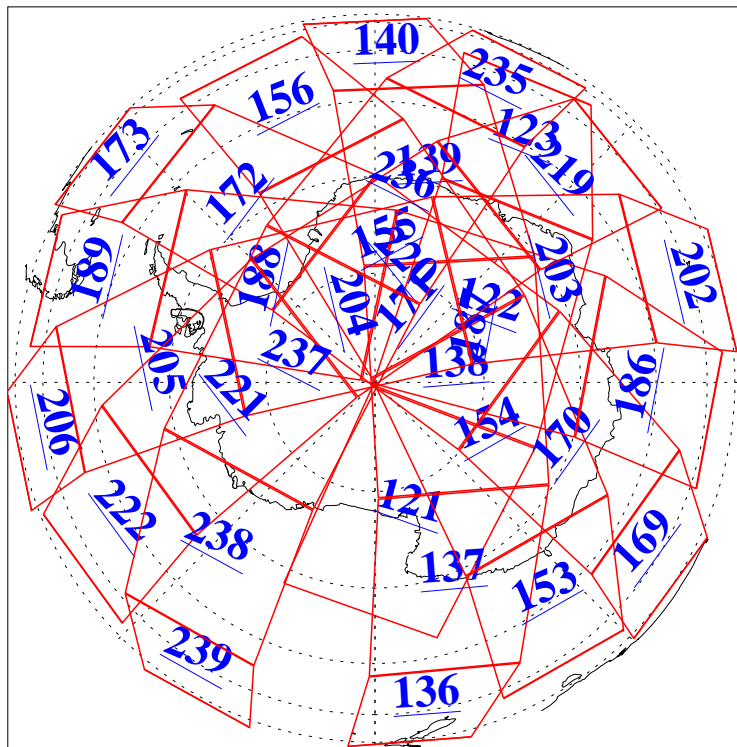

L1B Availability
AMSU Granules: 240
HSB Granules: 0
AIRS Granules: 240

2 Mar 2015
DoY 61
Aqua Day 4685
Granules: 1 to 120

Granules: 121 to 240

Legend: AMSU Available, HSB Available, AIRS Available

L1B Availability
AMSU Granules: 240
HSB Granules: 0
AIRS Granules: 240

2 Mar 2015
DoY 61
Aqua Day 4685
Ascending Granules

Descending Granules

Legend: AMSU Available, HSB Available, AIRS Available

L1B Availability
 AMSU Granules: 240
 HSB Granules: 0
 AIRS Granules: 240

2 Mar 2015
 DoY 61
 Aqua Day 4685

Northern Hemisphere Granules

Southern Hemisphere Granules

Legend: AMSU Available, HSB Available, AIRS Available