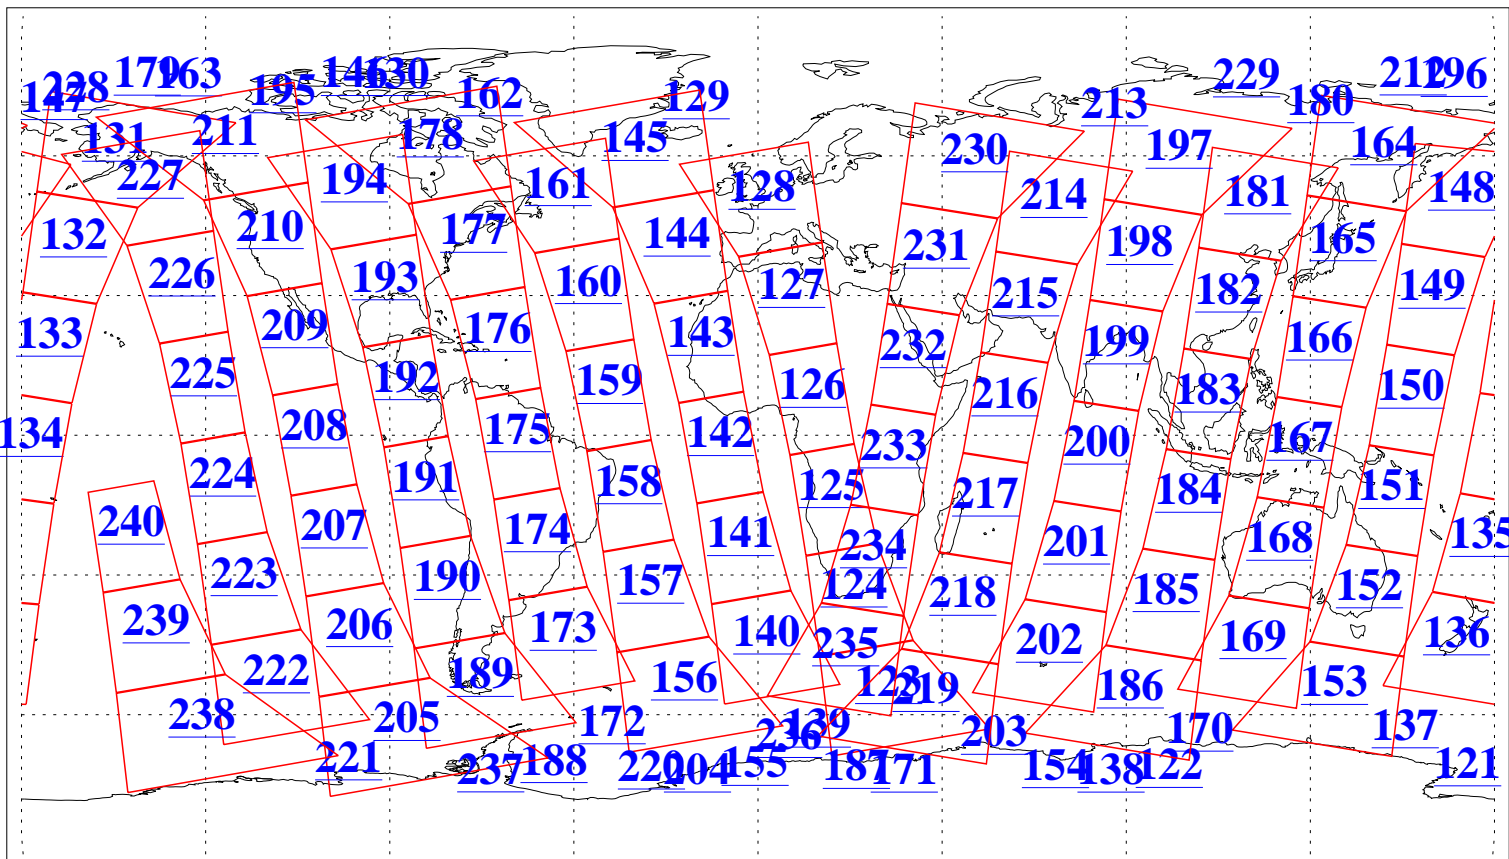

L1B Availability
AMSU Granules: 240
HSB Granules: 0
AIRS Granules: 240

2 Mar 2015
DoY 61
Aqua Day 4685
Granules: 1 to 120

Granules: 121 to 240

Legend: AMSU Available, HSB Available, AIRS Available

L1B Availability
AMSU Granules: 240
HSB Granules: 0
AIRS Granules: 240

2 Mar 2015
DoY 61
Aqua Day 4685
Ascending Granules

Descending Granules

Legend: AMSU Available, HSB Available, AIRS Available

L1B Availability
 AMSU Granules: 240
 HSB Granules: 0
 AIRS Granules: 240

2 Mar 2015
 DoY 61
 Aqua Day 4685

Northern Hemisphere Granules

Southern Hemisphere Granules

Legend: AMSU Available, HSB Available, AIRS Available