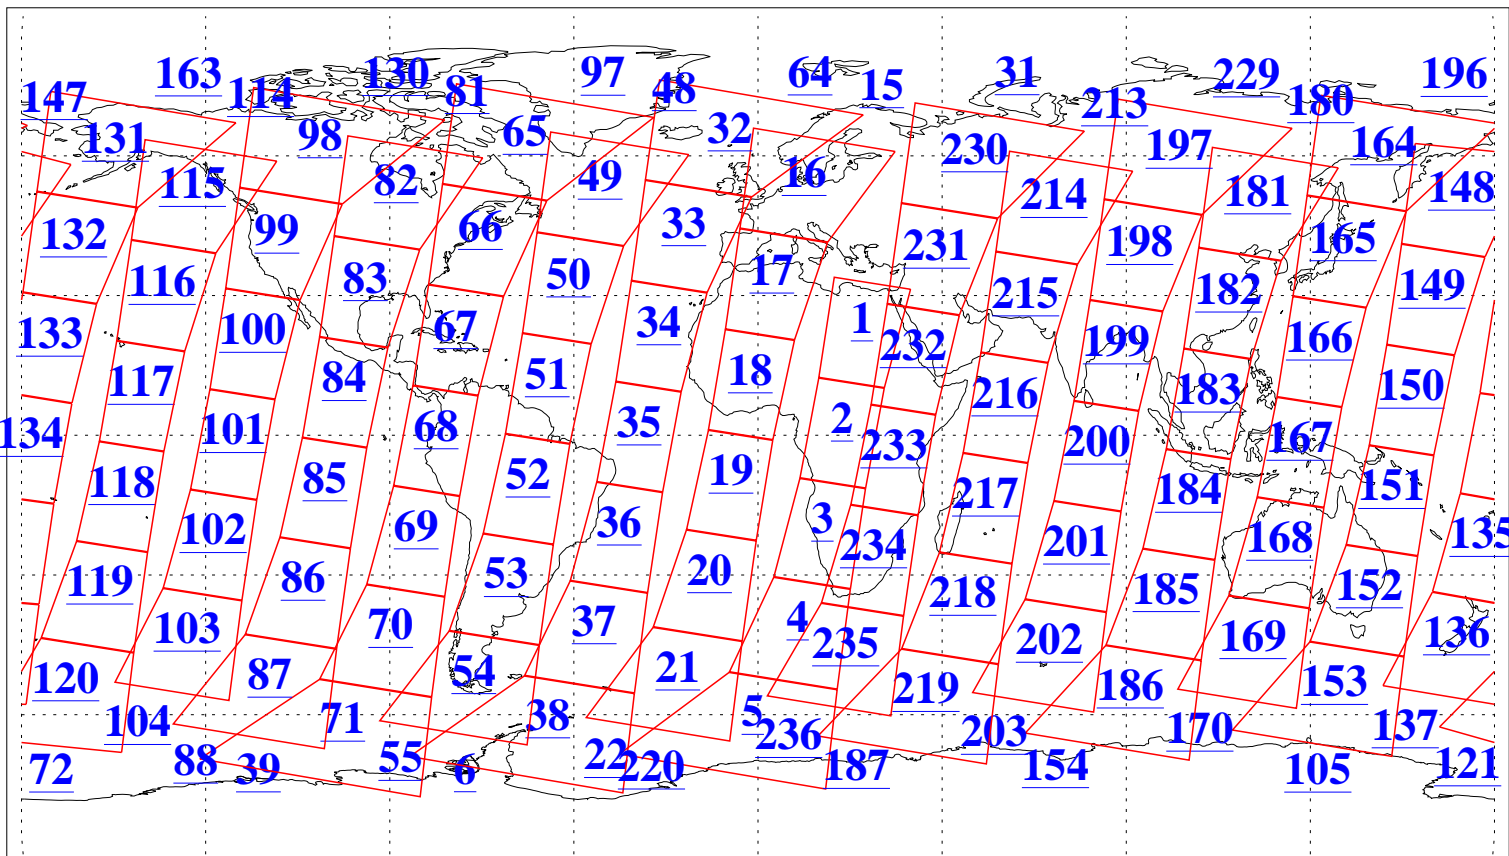

L1B Availability
AMSU Granules: 240
HSB Granules: 0
AIRS Granules: 240

2 Mar 2015
DoY 61
Aqua Day 4685
Granules: 1 to 120

Granules: 121 to 240

Legend: AMSU Available, HSB Available, AIRS Available

L1B Availability
AMSU Granules: 240
HSB Granules: 0
AIRS Granules: 240

2 Mar 2015
DoY 61
Aqua Day 4685
Ascending Granules

Descending Granules

Legend: AMSU Available, HSB Available, AIRS Available

L1B Availability
 AMSU Granules: 240
 HSB Granules: 0
 AIRS Granules: 240

2 Mar 2015
 DoY 61
 Aqua Day 4685

Northern Hemisphere Granules

Southern Hemisphere Granules

Legend: AMSU Available, HSB Available, AIRS Available