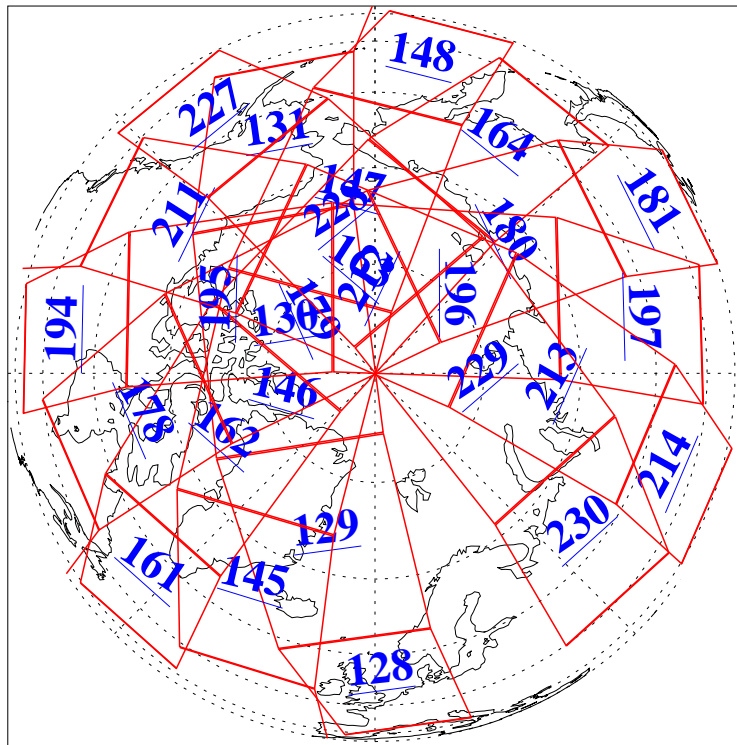

2 Mar 2015
DoY 61
Aqua Day 4685
Ascending Granules

Descending Granules

Legend: AMSU Available, HSB Available, AIRS Available

L1B Availability
 AMSU Granules: 240
 HSB Granules: 0
 AIRS Granules: 240

2 Mar 2015
 DoY 61
 Aqua Day 4685

Northern Hemisphere Granules

Southern Hemisphere Granules

Legend: AMSU Available, HSB Available, AIRS Available