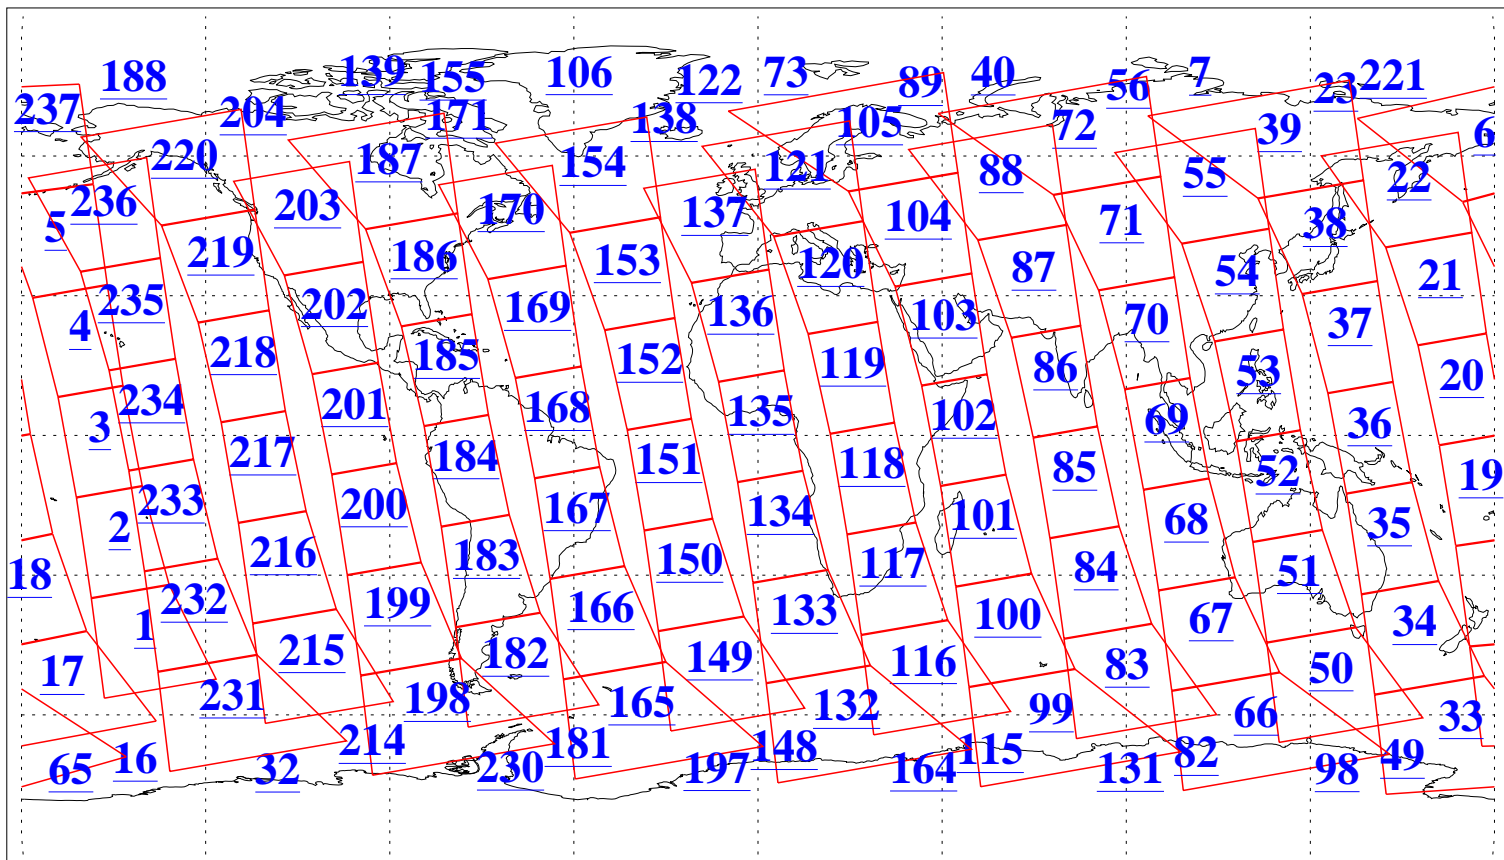

L1B Availability  
AMSU Granules: 240  
HSB Granules: 0  
AIRS Granules: 240

1 Mar 2015  
DoY 60  
Aqua Day 4684  
Granules: 1 to 120

Granules: 121 to 240

Legend: AMSU Available, HSB Available, AIRS Available

L1B Availability  
AMSU Granules: 240  
HSB Granules: 0  
AIRS Granules: 240

1 Mar 2015  
DoY 60  
Aqua Day 4684  
Ascending Granules

Descending Granules

Legend: AMSU Available, HSB Available, AIRS Available

L1B Availability  
 AMSU Granules: 240  
 HSB Granules: 0  
 AIRS Granules: 240

1 Mar 2015  
 DoY 60  
 Aqua Day 4684

Northern Hemisphere Granules

Southern Hemisphere Granules

Legend: AMSU Available, *HSB Available*, **AIRS Available**