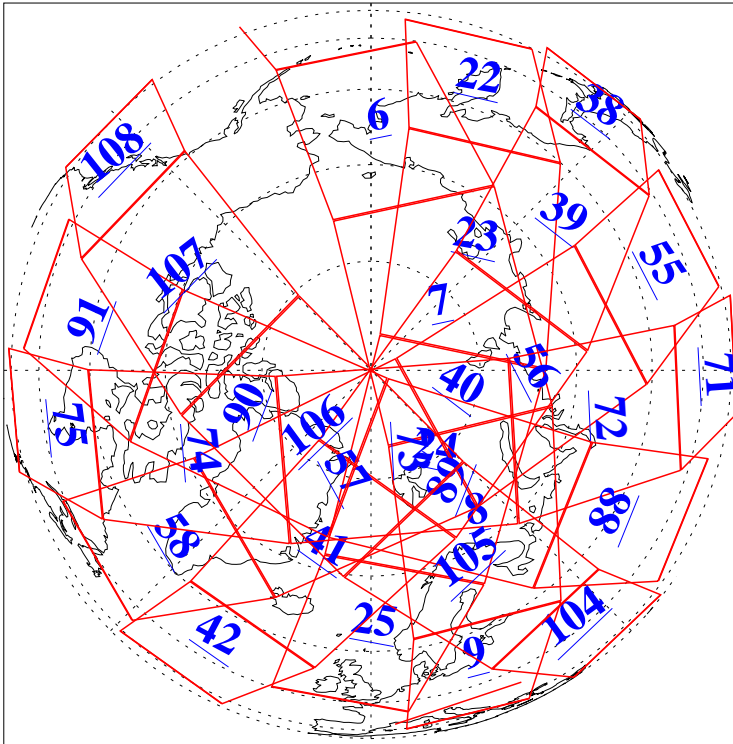

L1B Availability  
AMSU Granules: 240  
HSB Granules: 0  
AIRS Granules: 240

1 Mar 2015  
DoY 60  
Aqua Day 4684  
Granules: 1 to 120

Granules: 121 to 240

Legend: AMSU Available, HSB Available, AIRS Available

L1B Availability  
AMSU Granules: 240  
HSB Granules: 0  
AIRS Granules: 240

1 Mar 2015  
DoY 60  
Aqua Day 4684  
Ascending Granules

Descending Granules

Legend: AMSU Available, HSB Available, AIRS Available

L1B Availability  
 AMSU Granules: 240  
 HSB Granules: 0  
 AIRS Granules: 240

1 Mar 2015  
 DoY 60  
 Aqua Day 4684

Northern Hemisphere Granules

Southern Hemisphere Granules

Legend: AMSU Available, *HSB Available*, **AIRS Available**