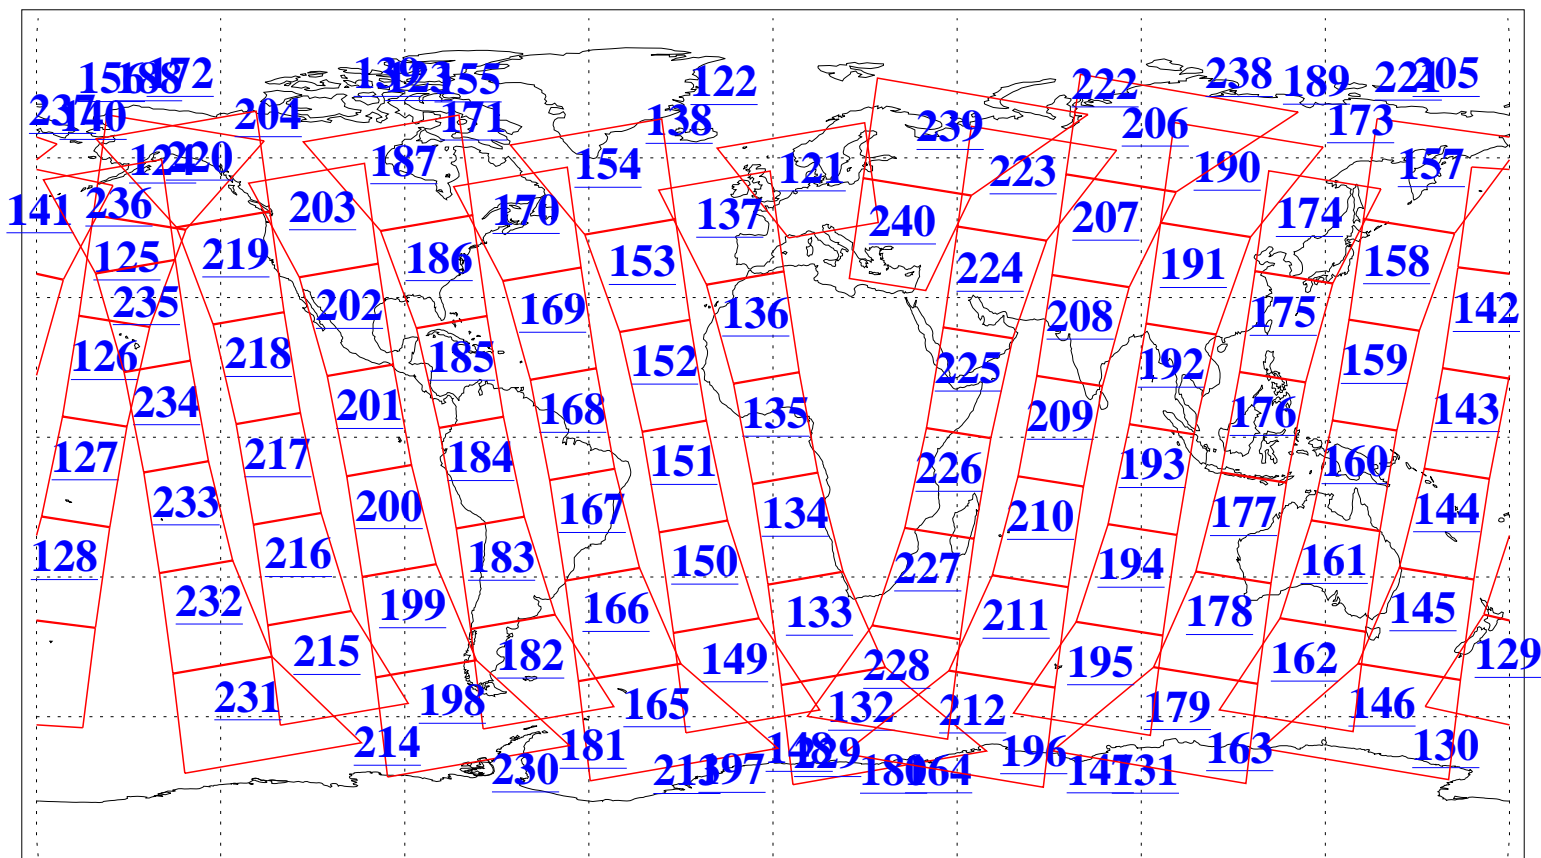

L1B Availability  
AMSU Granules: 240  
HSB Granules: 0  
AIRS Granules: 240

1 Mar 2015  
DoY 60  
Aqua Day 4684  
Granules: 1 to 120

Granules: 121 to 240

Legend: AMSU Available, HSB Available, AIRS Available

L1B Availability  
AMSU Granules: 240  
HSB Granules: 0  
AIRS Granules: 240

1 Mar 2015  
DoY 60  
Aqua Day 4684  
Ascending Granules

Descending Granules

Legend: AMSU Available, HSB Available, AIRS Available