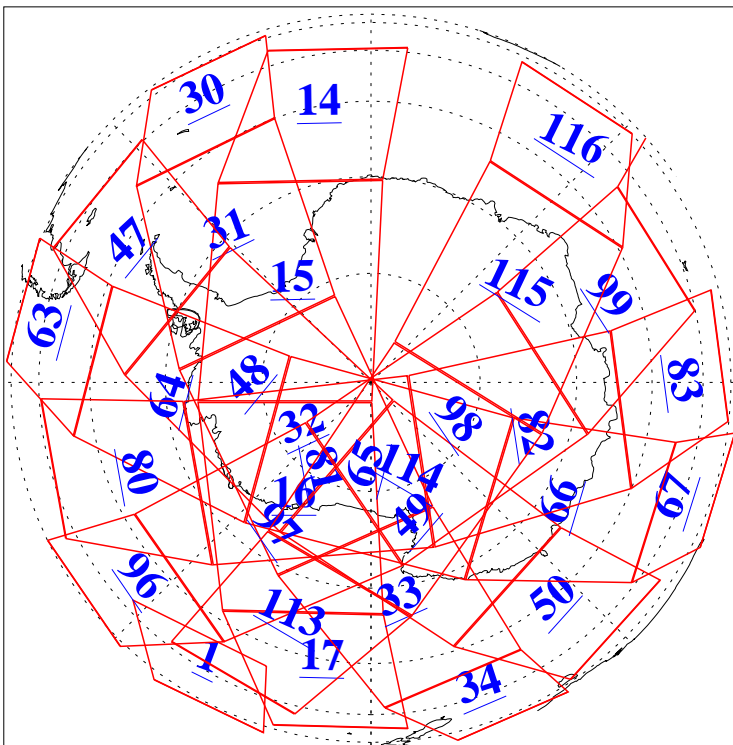

L1B Availability  
AMSU Granules: 240  
HSB Granules: 0  
AIRS Granules: 240

1 Mar 2015  
DoY 60  
Aqua Day 4684  
Granules: 1 to 120

Granules: 121 to 240

Legend: AMSU Available, HSB Available, AIRS Available

L1B Availability  
AMSU Granules: 240  
HSB Granules: 0  
AIRS Granules: 240

1 Mar 2015  
DoY 60  
Aqua Day 4684  
Ascending Granules

Descending Granules

Legend: AMSU Available, HSB Available, AIRS Available

L1B Availability  
 AMSU Granules: 240  
 HSB Granules: 0  
 AIRS Granules: 240

1 Mar 2015  
 DoY 60  
 Aqua Day 4684

Northern Hemisphere Granules

Southern Hemisphere Granules

Legend: AMSU Available, *HSB Available*, **AIRS Available**