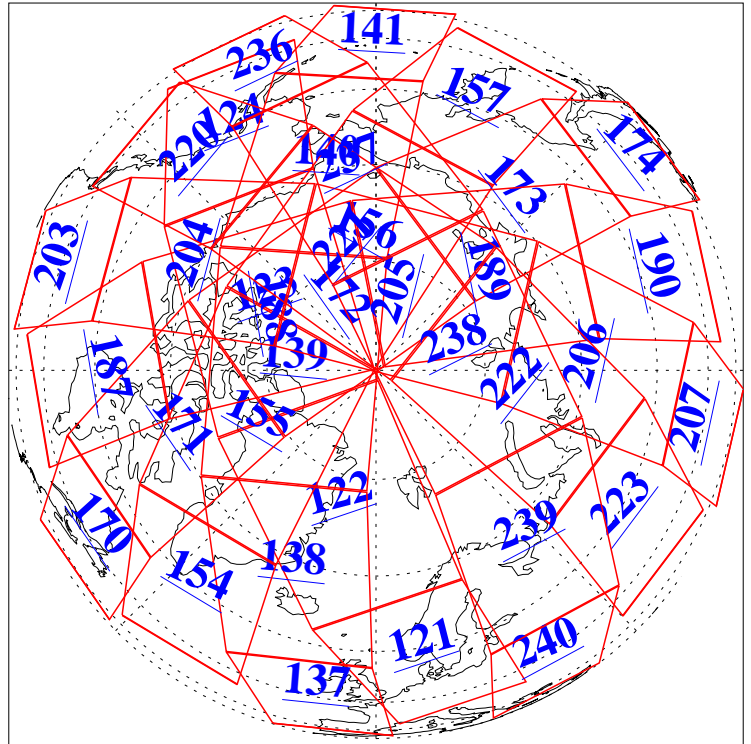

L1B Availability  
AMSU Granules: 240  
HSB Granules: 0  
AIRS Granules: 240

1 Mar 2015  
DoY 60  
Aqua Day 4684  
Granules: 1 to 120

Granules: 121 to 240

Legend: AMSU Available, HSB Available, AIRS Available

L1B Availability  
AMSU Granules: 240  
HSB Granules: 0  
AIRS Granules: 240

1 Mar 2015  
DoY 60  
Aqua Day 4684  
Ascending Granules

Descending Granules

Legend: AMSU Available, HSB Available, AIRS Available

L1B Availability  
 AMSU Granules: 240  
 HSB Granules: 0  
 AIRS Granules: 240

1 Mar 2015  
 DoY 60  
 Aqua Day 4684

Northern Hemisphere Granules

Southern Hemisphere Granules

Legend: AMSU Available, *HSB Available*, **AIRS Available**