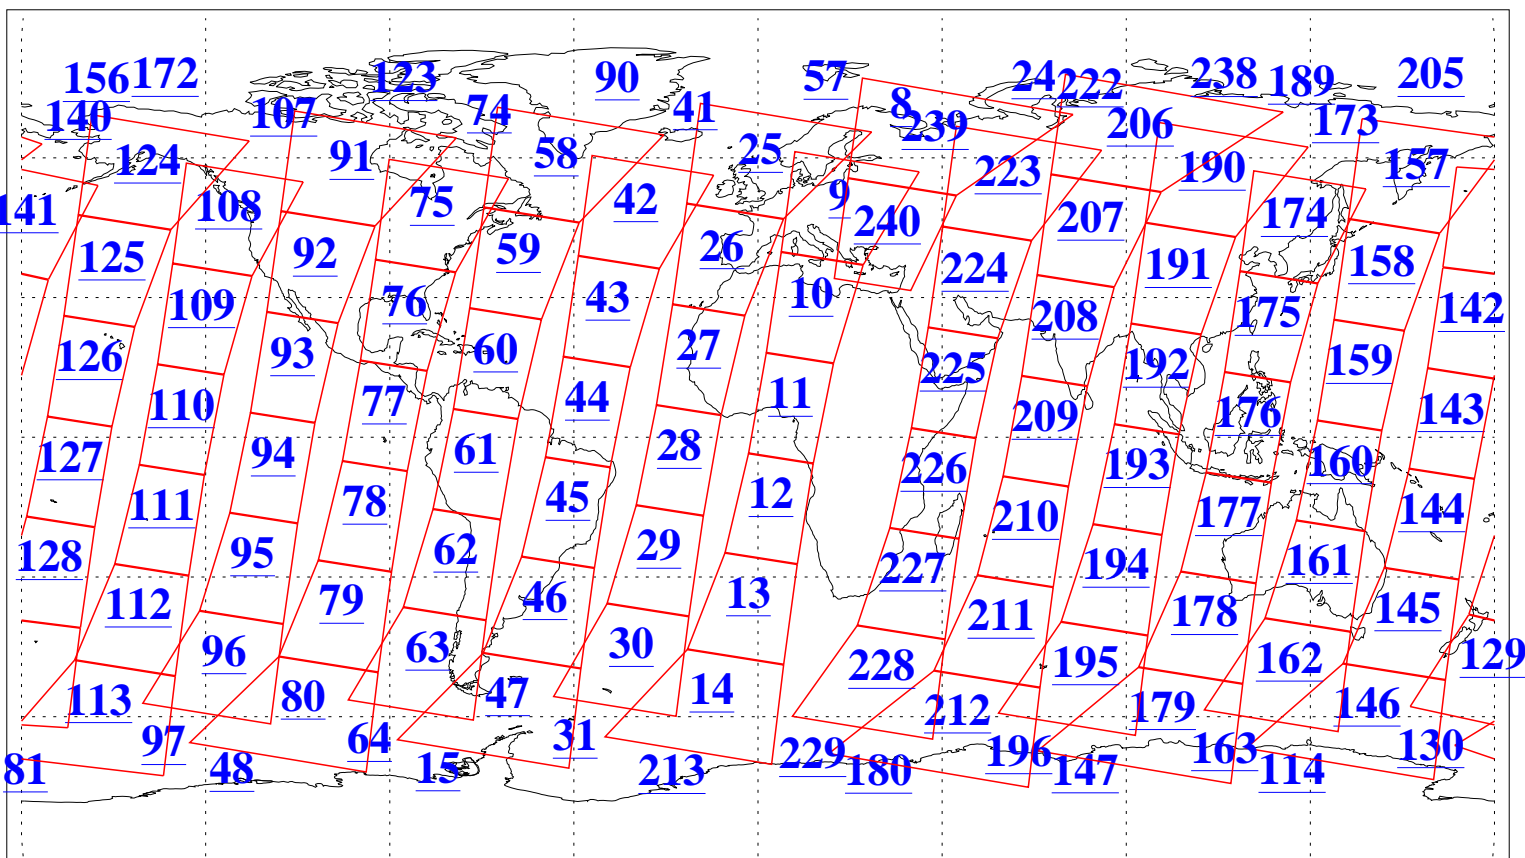

L1B Availability  
AMSU Granules: 240  
HSB Granules: 0  
AIRS Granules: 240

1 Mar 2015  
DoY 60  
Aqua Day 4684  
Granules: 1 to 120

Granules: 121 to 240

Legend: AMSU Available, HSB Available, AIRS Available

L1B Availability  
AMSU Granules: 240  
HSB Granules: 0  
AIRS Granules: 240

1 Mar 2015  
DoY 60  
Aqua Day 4684  
Ascending Granules

Descending Granules

Legend: AMSU Available, HSB Available, AIRS Available

L1B Availability  
 AMSU Granules: 240  
 HSB Granules: 0  
 AIRS Granules: 240

1 Mar 2015  
 DoY 60  
 Aqua Day 4684

Northern Hemisphere Granules

Southern Hemisphere Granules

Legend: AMSU Available, *HSB Available*, **AIRS Available**