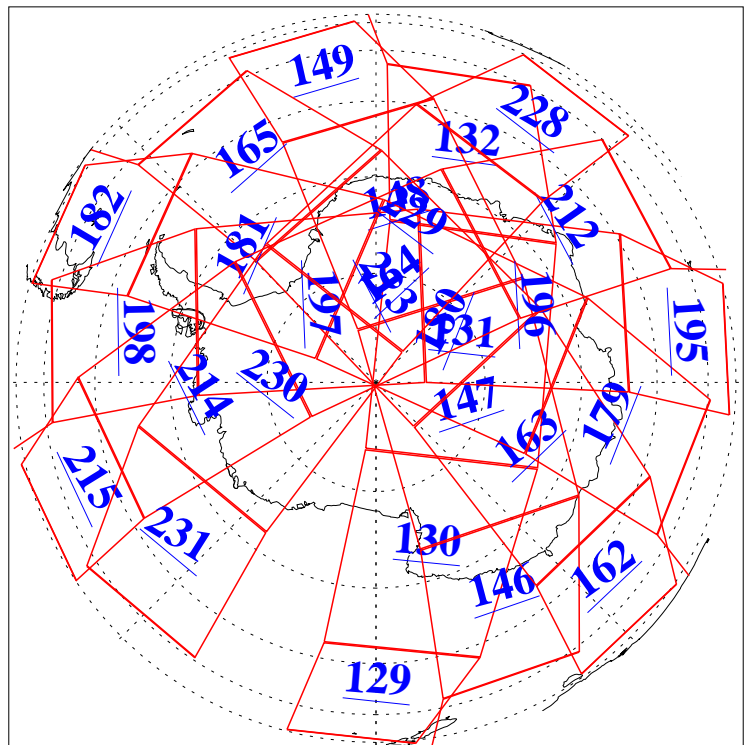

L1B Availability  
AMSU Granules: 240  
HSB Granules: 0  
AIRS Granules: 240

1 Mar 2015  
DoY 60  
Aqua Day 4684  
Granules: 1 to 120

Granules: 121 to 240

Legend: AMSU Available, HSB Available, AIRS Available

L1B Availability  
AMSU Granules: 240  
HSB Granules: 0  
AIRS Granules: 240

1 Mar 2015  
DoY 60  
Aqua Day 4684  
Ascending Granules

Descending Granules

Legend: AMSU Available, HSB Available, AIRS Available

L1B Availability  
 AMSU Granules: 240  
 HSB Granules: 0  
 AIRS Granules: 240

1 Mar 2015  
 DoY 60  
 Aqua Day 4684

Northern Hemisphere Granules

Southern Hemisphere Granules

Legend: AMSU Available, *HSB Available*, **AIRS Available**