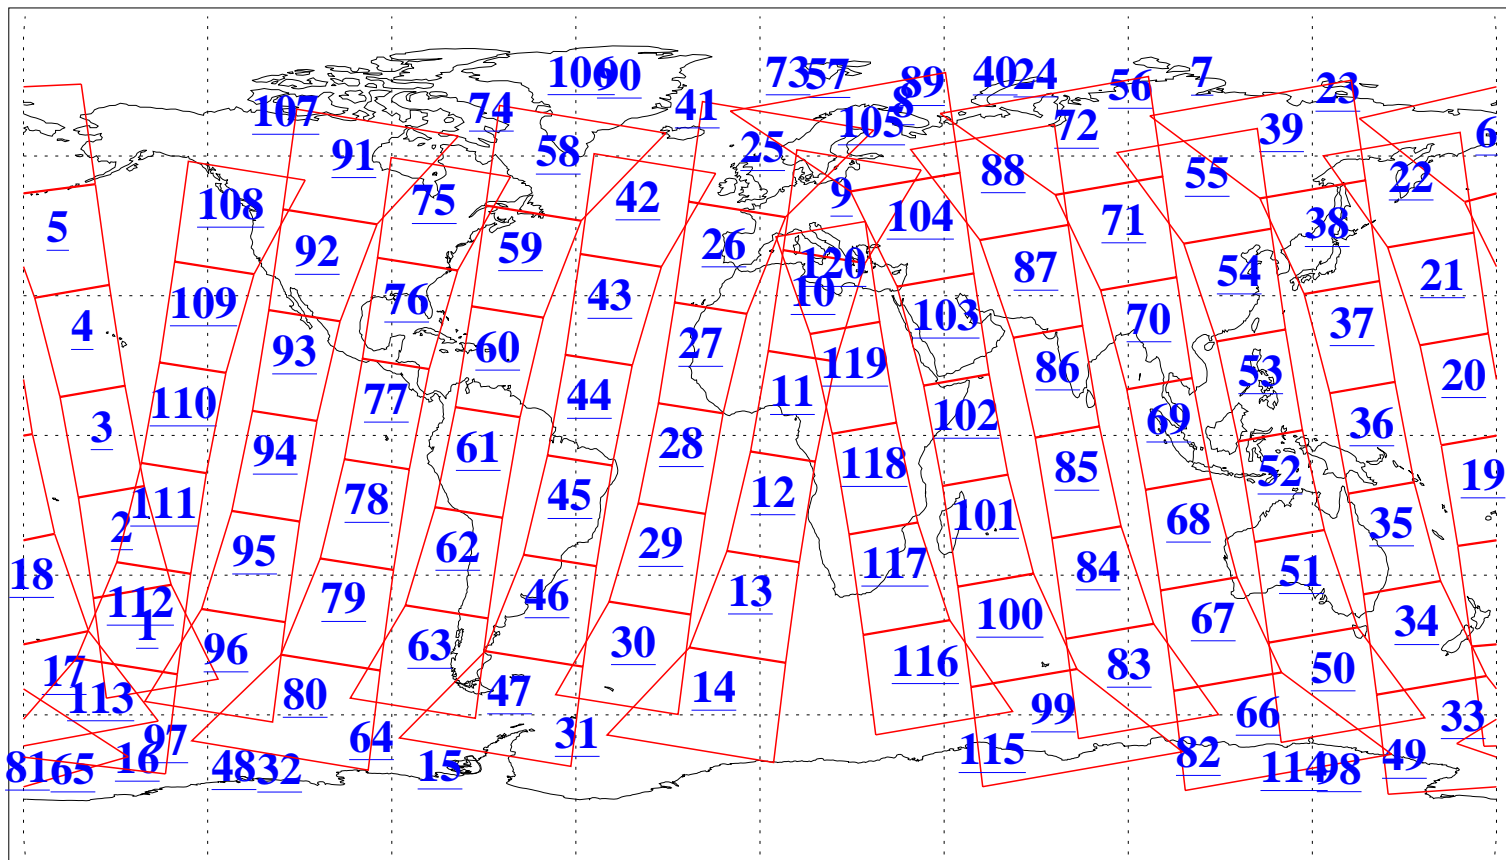

L1B Availability  
AMSU Granules: 240  
HSB Granules: 0  
AIRS Granules: 240

1 Mar 2015  
DoY 60  
Aqua Day 4684  
Granules: 1 to 120

Granules: 121 to 240

Legend: AMSU Available, HSB Available, AIRS Available

L1B Availability  
AMSU Granules: 240  
HSB Granules: 0  
AIRS Granules: 240

1 Mar 2015  
DoY 60  
Aqua Day 4684  
Ascending Granules

Descending Granules

Legend: AMSU Available, HSB Available, AIRS Available

L1B Availability  
 AMSU Granules: 240  
 HSB Granules: 0  
 AIRS Granules: 240

1 Mar 2015  
 DoY 60  
 Aqua Day 4684

Northern Hemisphere Granules

Southern Hemisphere Granules

Legend: AMSU Available, *HSB Available*, **AIRS Available**