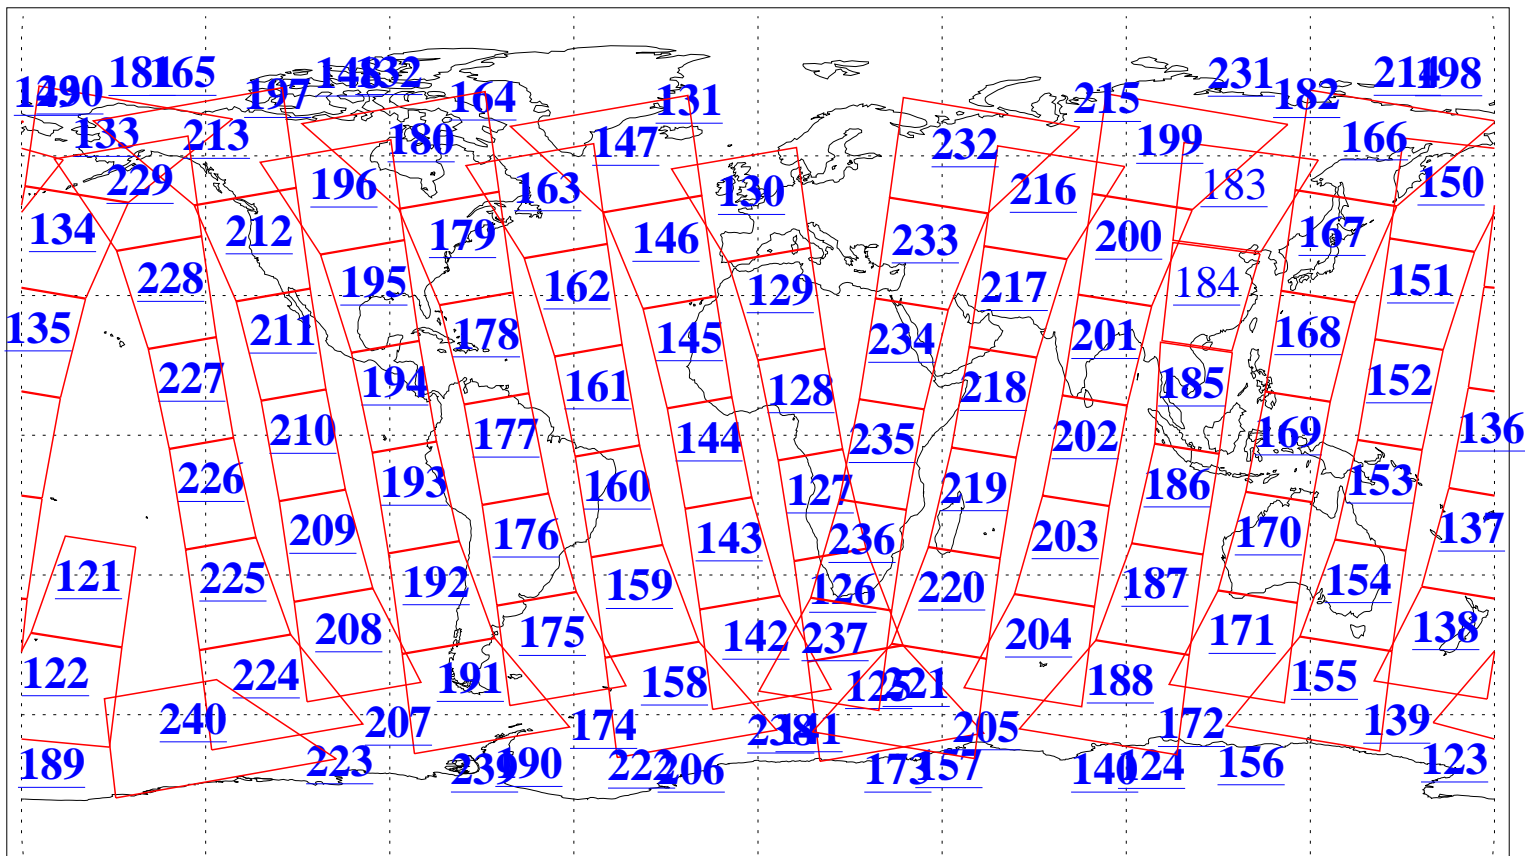

L1B Availability  
AMSU Granules: 240  
HSB Granules: 0  
AIRS Granules: 238

28 Feb 2015  
DoY 59  
Aqua Day 4683  
Granules: 1 to 120

Granules: 121 to 240

Legend: AMSU Available, HSB Available, AIRS Available

L1B Availability  
AMSU Granules: 240  
HSB Granules: 0  
AIRS Granules: 238

28 Feb 2015  
DoY 59  
Aqua Day 4683

Ascending Granules

Descending Granules

Legend: AMSU Available, HSB Available, AIRS Available

L1B Availability  
 AMSU Granules: 240  
 HSB Granules: 0  
 AIRS Granules: 238

28 Feb 2015  
 DoY 59  
 Aqua Day 4683

Northern Hemisphere Granules

Southern Hemisphere Granules

Legend: AMSU Available, HSB Available, AIRS Available