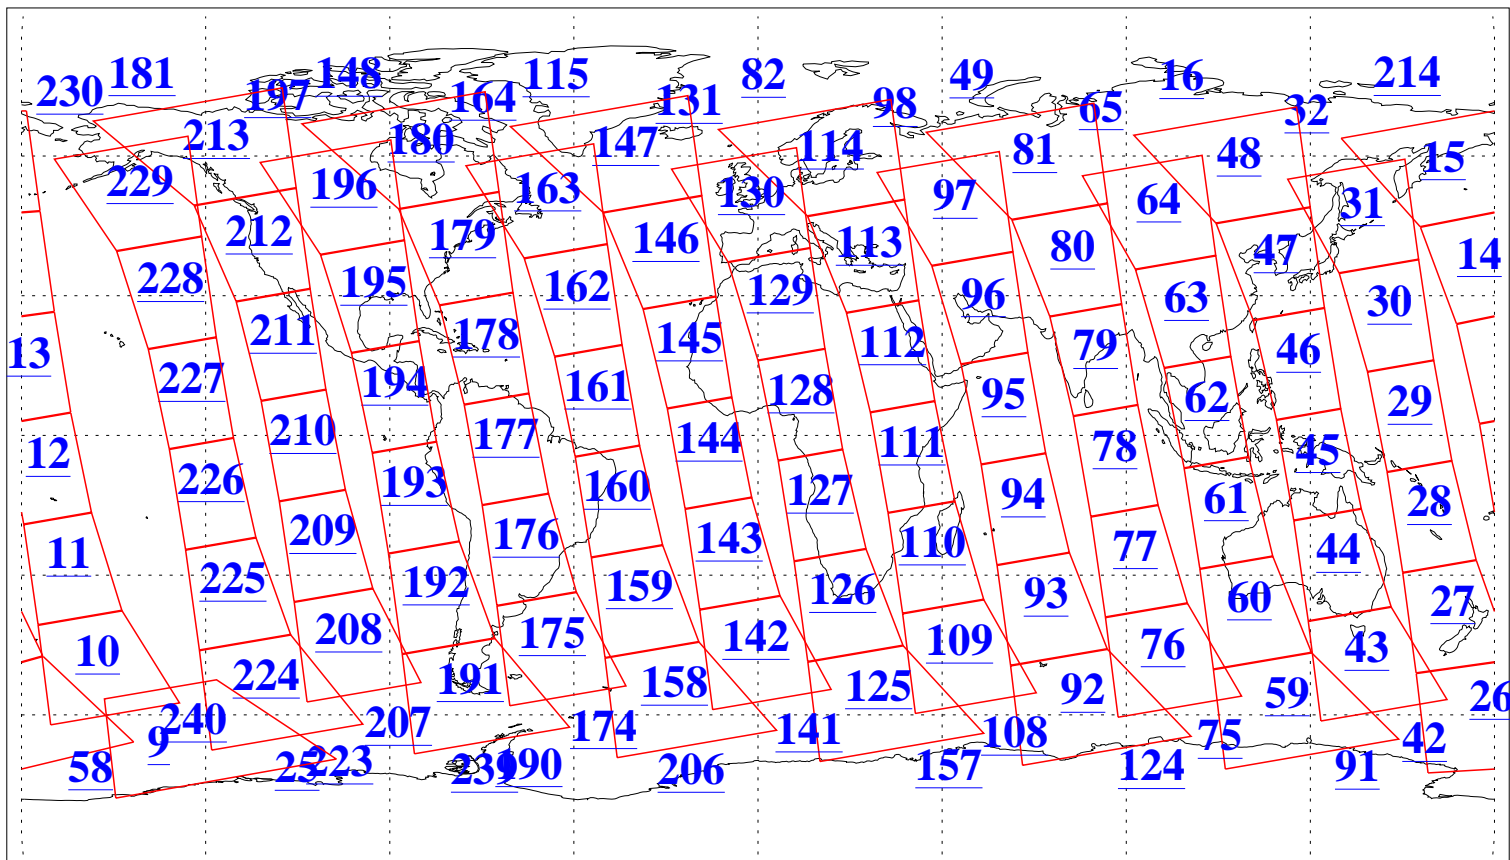

L1B Availability  
AMSU Granules: 240  
HSB Granules: 0  
AIRS Granules: 238

28 Feb 2015  
DoY 59  
Aqua Day 4683  
Granules: 1 to 120

Granules: 121 to 240

Legend: AMSU Available, HSB Available, AIRS Available

L1B Availability  
AMSU Granules: 240  
HSB Granules: 0  
AIRS Granules: 238

28 Feb 2015  
DoY 59  
Aqua Day 4683

Ascending Granules

Descending Granules

Legend: AMSU Available, HSB Available, AIRS Available

L1B Availability  
 AMSU Granules: 240  
 HSB Granules: 0  
 AIRS Granules: 238

28 Feb 2015  
 DoY 59  
 Aqua Day 4683

Northern Hemisphere Granules

Southern Hemisphere Granules

Legend: AMSU Available, HSB Available, AIRS Available