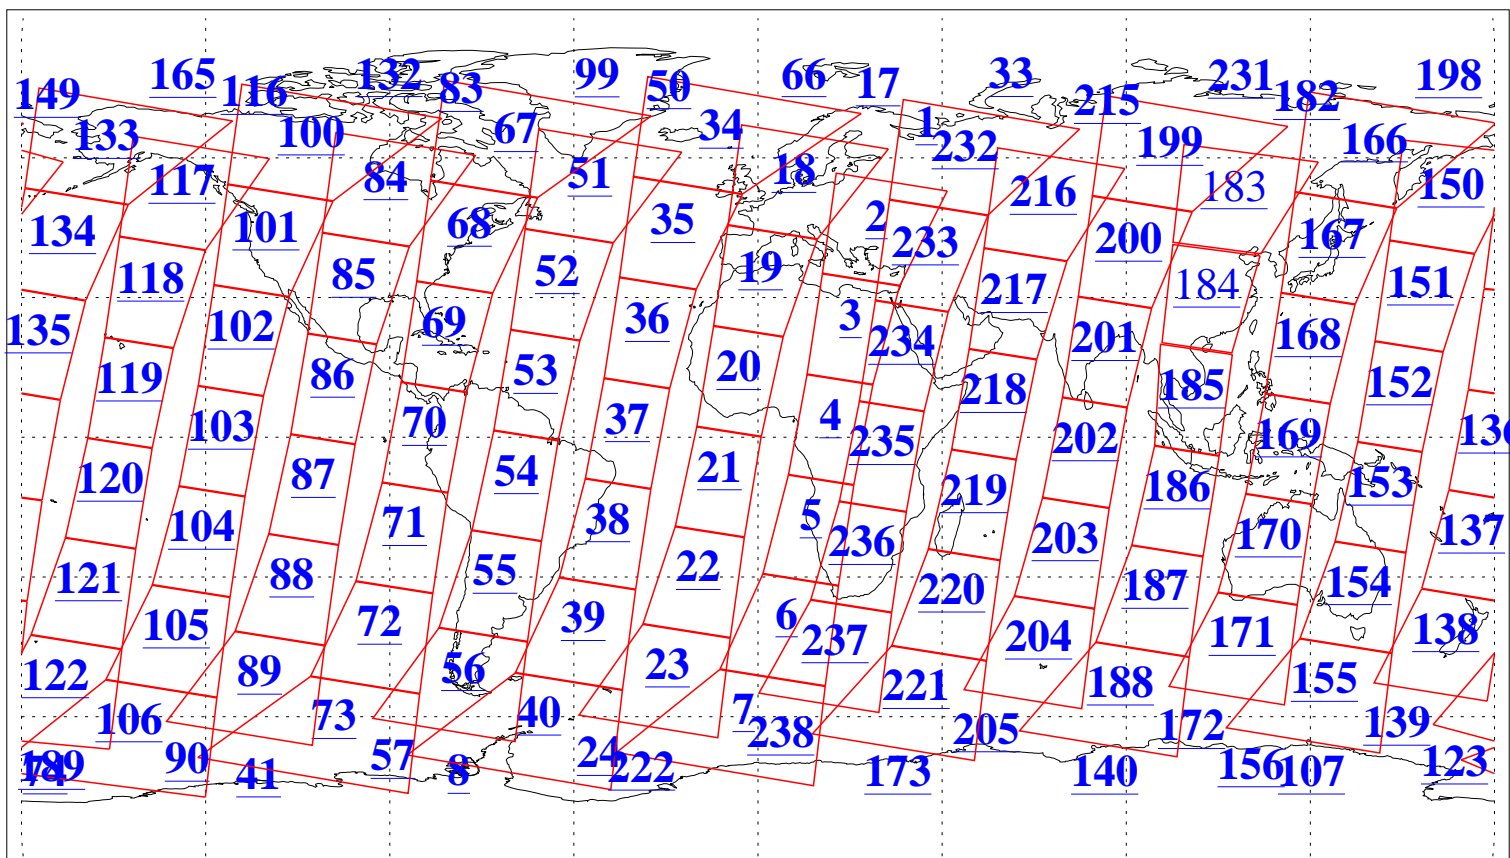

L1B Availability  
AMSU Granules: 240  
HSB Granules: 0  
AIRS Granules: 238

28 Feb 2015  
DoY 59  
Aqua Day 4683  
Granules: 1 to 120

Granules: 121 to 240

Legend: AMSU Available, HSB Available, AIRS Available

L1B Availability  
AMSU Granules: 240  
HSB Granules: 0  
AIRS Granules: 238

28 Feb 2015  
DoY 59  
Aqua Day 4683

Ascending Granules

Descending Granules

Legend: AMSU Available, HSB Available, AIRS Available

L1B Availability  
 AMSU Granules: 240  
 HSB Granules: 0  
 AIRS Granules: 238

28 Feb 2015  
 DoY 59  
 Aqua Day 4683

Northern Hemisphere Granules

Southern Hemisphere Granules

Legend: AMSU Available, HSB Available, AIRS Available