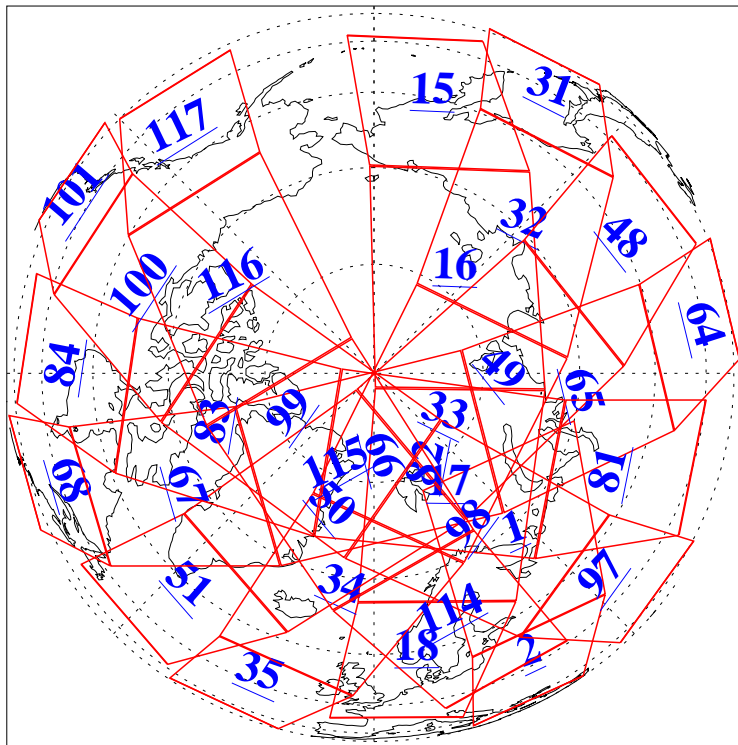

L1B Availability  
AMSU Granules: 240  
HSB Granules: 0  
AIRS Granules: 238

28 Feb 2015  
DoY 59  
Aqua Day 4683  
Granules: 1 to 120

Granules: 121 to 240

Legend: AMSU Available, HSB Available, AIRS Available

L1B Availability  
AMSU Granules: 240  
HSB Granules: 0  
AIRS Granules: 238

28 Feb 2015  
DoY 59  
Aqua Day 4683

Ascending Granules

Descending Granules

Legend: AMSU Available, HSB Available, AIRS Available

L1B Availability  
 AMSU Granules: 240  
 HSB Granules: 0  
 AIRS Granules: 238

28 Feb 2015  
 DoY 59  
 Aqua Day 4683

Northern Hemisphere Granules

Southern Hemisphere Granules

Legend: AMSU Available, HSB Available, AIRS Available