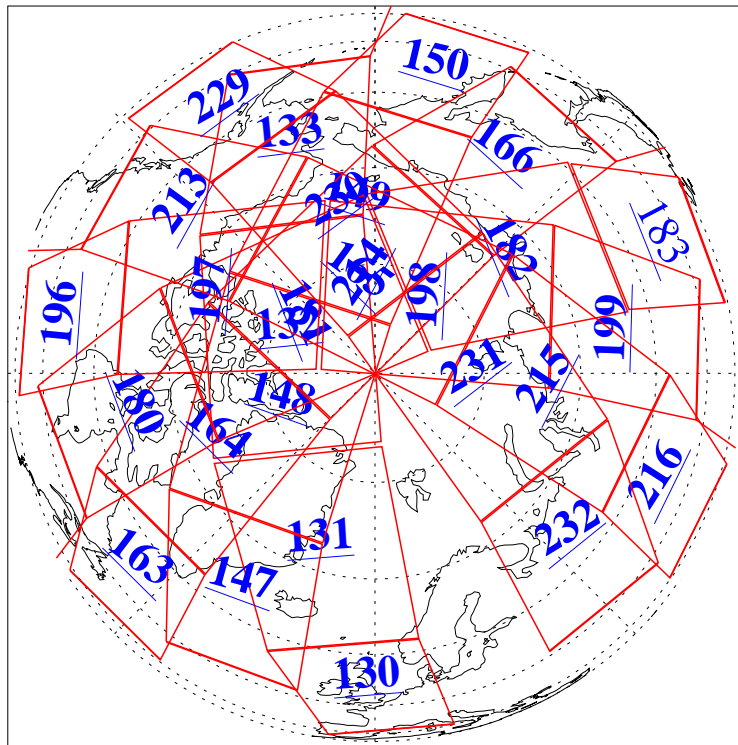

L1B Availability  
AMSU Granules: 240  
HSB Granules: 0  
AIRS Granules: 238

28 Feb 2015  
DoY 59  
Aqua Day 4683

Ascending Granules

Descending Granules

Legend: AMSU Available, HSB Available, AIRS Available

L1B Availability  
 AMSU Granules: 240  
 HSB Granules: 0  
 AIRS Granules: 238

28 Feb 2015  
 DoY 59  
 Aqua Day 4683

Northern Hemisphere Granules

Southern Hemisphere Granules

Legend: AMSU Available, HSB Available, AIRS Available