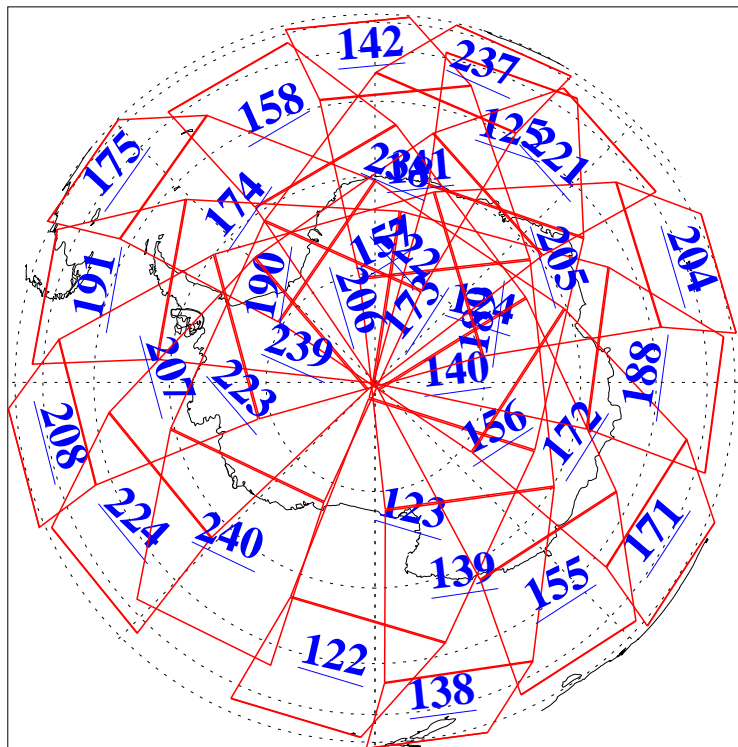

L1B Availability  
AMSU Granules: 240  
HSB Granules: 0  
AIRS Granules: 238

28 Feb 2015  
DoY 59  
Aqua Day 4683  
Granules: 1 to 120

Granules: 121 to 240

Legend: AMSU Available, HSB Available, AIRS Available

L1B Availability  
AMSU Granules: 240  
HSB Granules: 0  
AIRS Granules: 238

28 Feb 2015  
DoY 59  
Aqua Day 4683

Ascending Granules

Descending Granules

Legend: AMSU Available, HSB Available, AIRS Available

L1B Availability  
 AMSU Granules: 240  
 HSB Granules: 0  
 AIRS Granules: 238

28 Feb 2015  
 DoY 59  
 Aqua Day 4683

Northern Hemisphere Granules

Southern Hemisphere Granules

Legend: AMSU Available, HSB Available, AIRS Available