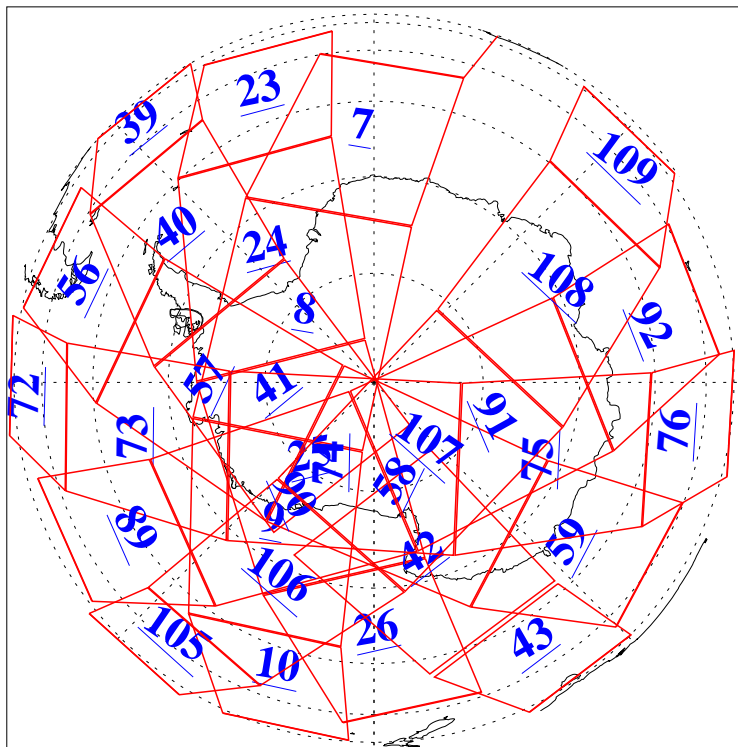

L1B Availability  
AMSU Granules: 240  
HSB Granules: 0  
AIRS Granules: 238

28 Feb 2015  
DoY 59  
Aqua Day 4683  
Granules: 1 to 120

Granules: 121 to 240

Legend: AMSU Available, HSB Available, AIRS Available

L1B Availability  
AMSU Granules: 240  
HSB Granules: 0  
AIRS Granules: 238

28 Feb 2015  
DoY 59  
Aqua Day 4683

Ascending Granules

Descending Granules

Legend: AMSU Available, HSB Available, AIRS Available

L1B Availability  
 AMSU Granules: 240  
 HSB Granules: 0  
 AIRS Granules: 238

28 Feb 2015  
 DoY 59  
 Aqua Day 4683

Northern Hemisphere Granules

Southern Hemisphere Granules

Legend: AMSU Available, HSB Available, AIRS Available