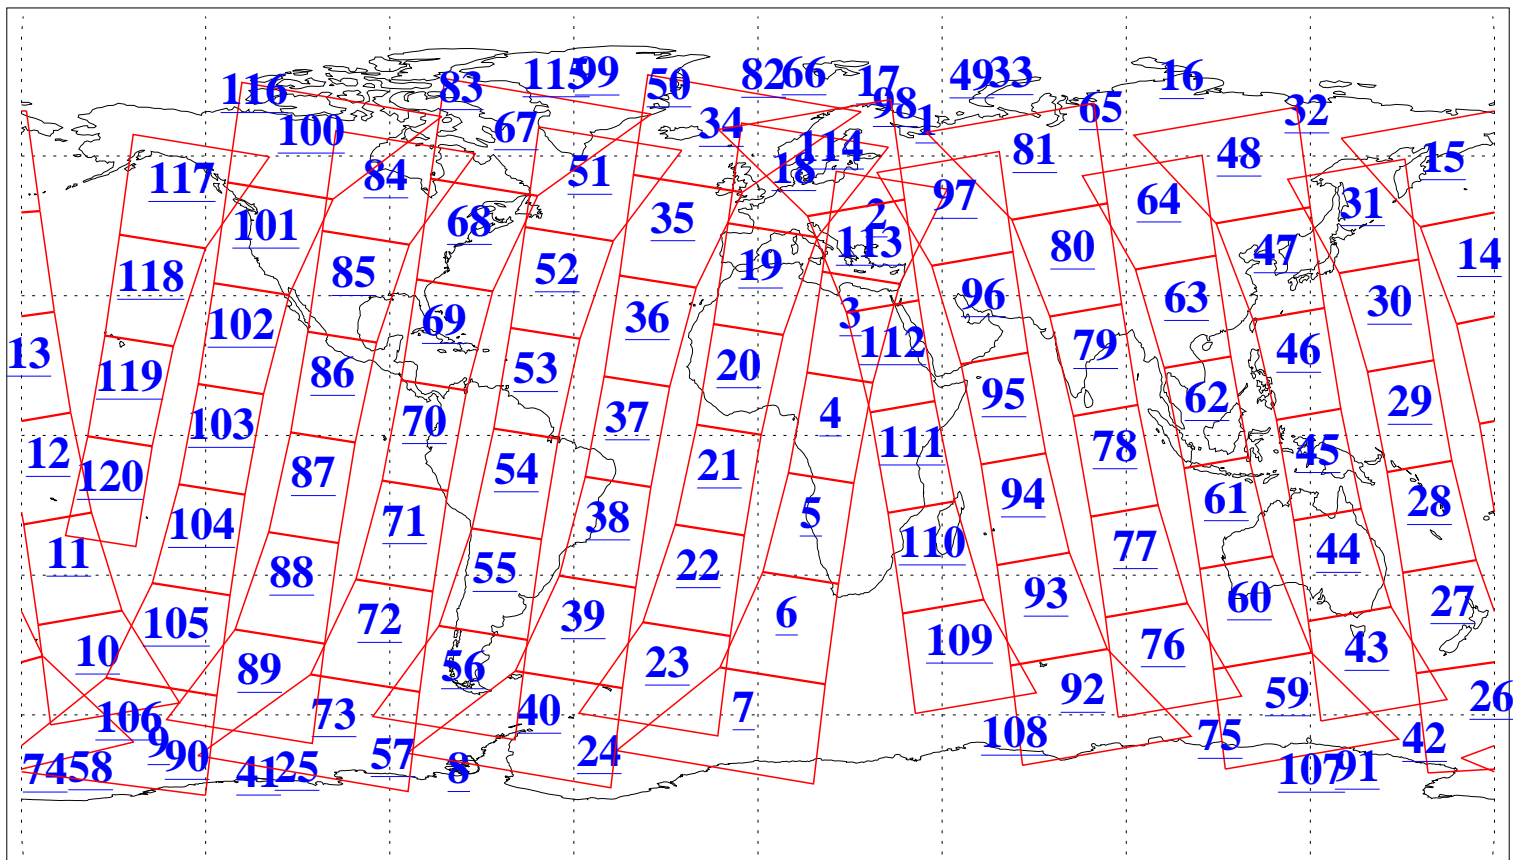

L1B Availability  
AMSU Granules: 240  
HSB Granules: 0  
AIRS Granules: 238

28 Feb 2015  
DoY 59  
Aqua Day 4683  
Granules: 1 to 120

Granules: 121 to 240

Legend: AMSU Available, HSB Available, AIRS Available

L1B Availability  
AMSU Granules: 240  
HSB Granules: 0  
AIRS Granules: 238

28 Feb 2015  
DoY 59  
Aqua Day 4683

Ascending Granules

Descending Granules

Legend: AMSU Available, HSB Available, AIRS Available

L1B Availability  
 AMSU Granules: 240  
 HSB Granules: 0  
 AIRS Granules: 238

28 Feb 2015  
 DoY 59  
 Aqua Day 4683

Northern Hemisphere Granules

Southern Hemisphere Granules

Legend: AMSU Available, HSB Available, AIRS Available