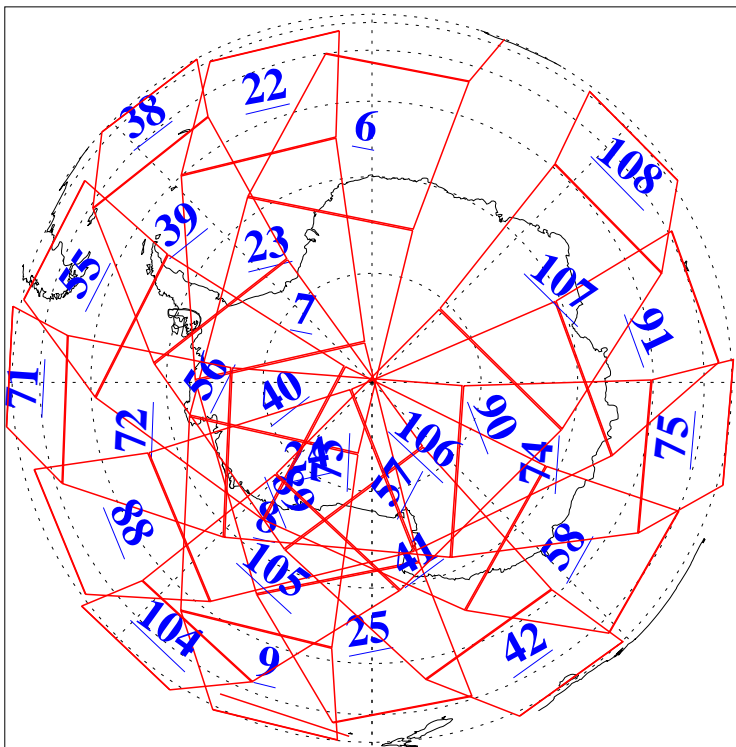

L1B Availability
AMSU Granules: 240
HSB Granules: 0
AIRS Granules: 240

21 Feb 2015
DoY 52
Aqua Day 4676
Granules: 1 to 120

Granules: 121 to 240

Legend: AMSU Available, HSB Available, AIRS Available

L1B Availability
AMSU Granules: 240
HSB Granules: 0
AIRS Granules: 240

21 Feb 2015
DoY 52
Aqua Day 4676

Ascending Granules

Descending Granules

Legend: AMSU Available, HSB Available, AIRS Available

L1B Availability
 AMSU Granules: 240
 HSB Granules: 0
 AIRS Granules: 240

21 Feb 2015
 DoY 52
 Aqua Day 4676

Northern Hemisphere Granules

Southern Hemisphere Granules

Legend: AMSU Available, HSB Available, AIRS Available