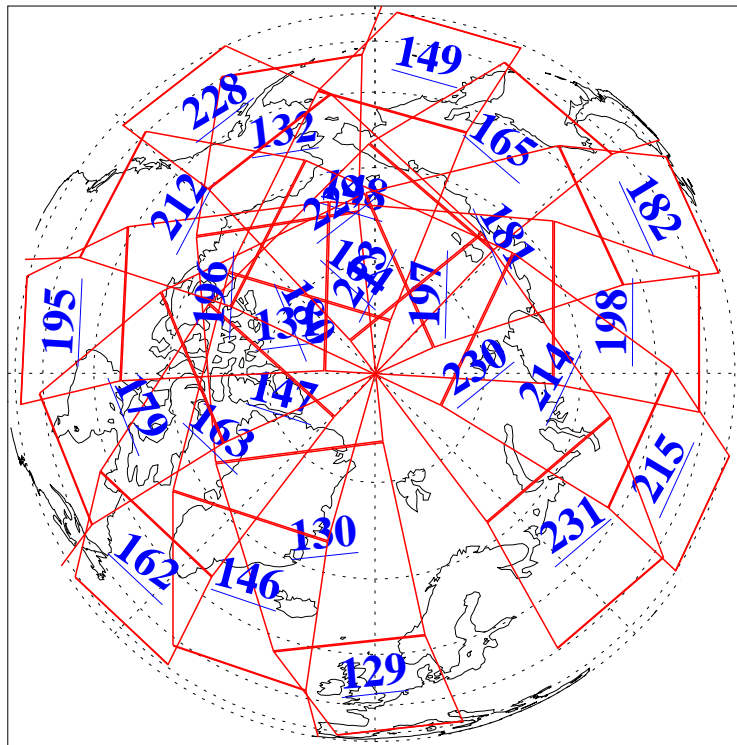

L1B Availability
AMSU Granules: 240
HSB Granules: 0
AIRS Granules: 240

21 Feb 2015
DoY 52
Aqua Day 4676
Granules: 1 to 120

Granules: 121 to 240

Legend: AMSU Available, HSB Available, AIRS Available

L1B Availability
AMSU Granules: 240
HSB Granules: 0
AIRS Granules: 240

21 Feb 2015
DoY 52
Aqua Day 4676

Ascending Granules

Descending Granules

Legend: AMSU Available, HSB Available, AIRS Available

L1B Availability
 AMSU Granules: 240
 HSB Granules: 0
 AIRS Granules: 240

21 Feb 2015
 DoY 52
 Aqua Day 4676

Northern Hemisphere Granules

Southern Hemisphere Granules

Legend: AMSU Available, HSB Available, AIRS Available