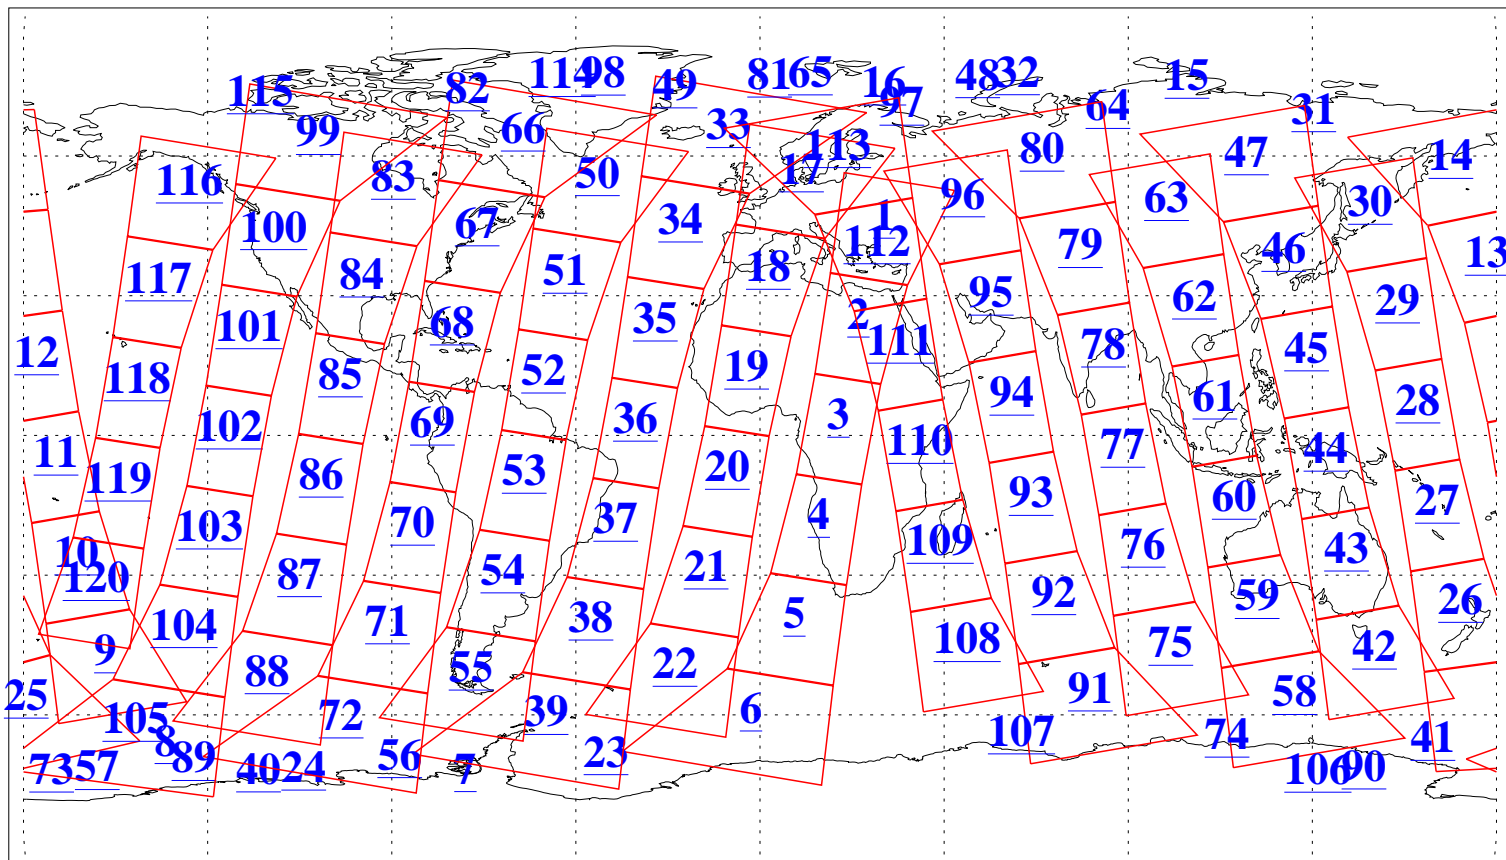

L1B Availability
AMSU Granules: 240
HSB Granules: 0
AIRS Granules: 240

21 Feb 2015
DoY 52
Aqua Day 4676
Granules: 1 to 120

Granules: 121 to 240

Legend: AMSU Available, HSB Available, AIRS Available

L1B Availability
AMSU Granules: 240
HSB Granules: 0
AIRS Granules: 240

21 Feb 2015
DoY 52
Aqua Day 4676

Ascending Granules

Descending Granules

Legend: AMSU Available, HSB Available, AIRS Available

L1B Availability
 AMSU Granules: 240
 HSB Granules: 0
 AIRS Granules: 240

21 Feb 2015
 DoY 52
 Aqua Day 4676

Northern Hemisphere Granules

Southern Hemisphere Granules

Legend: AMSU Available, HSB Available, AIRS Available