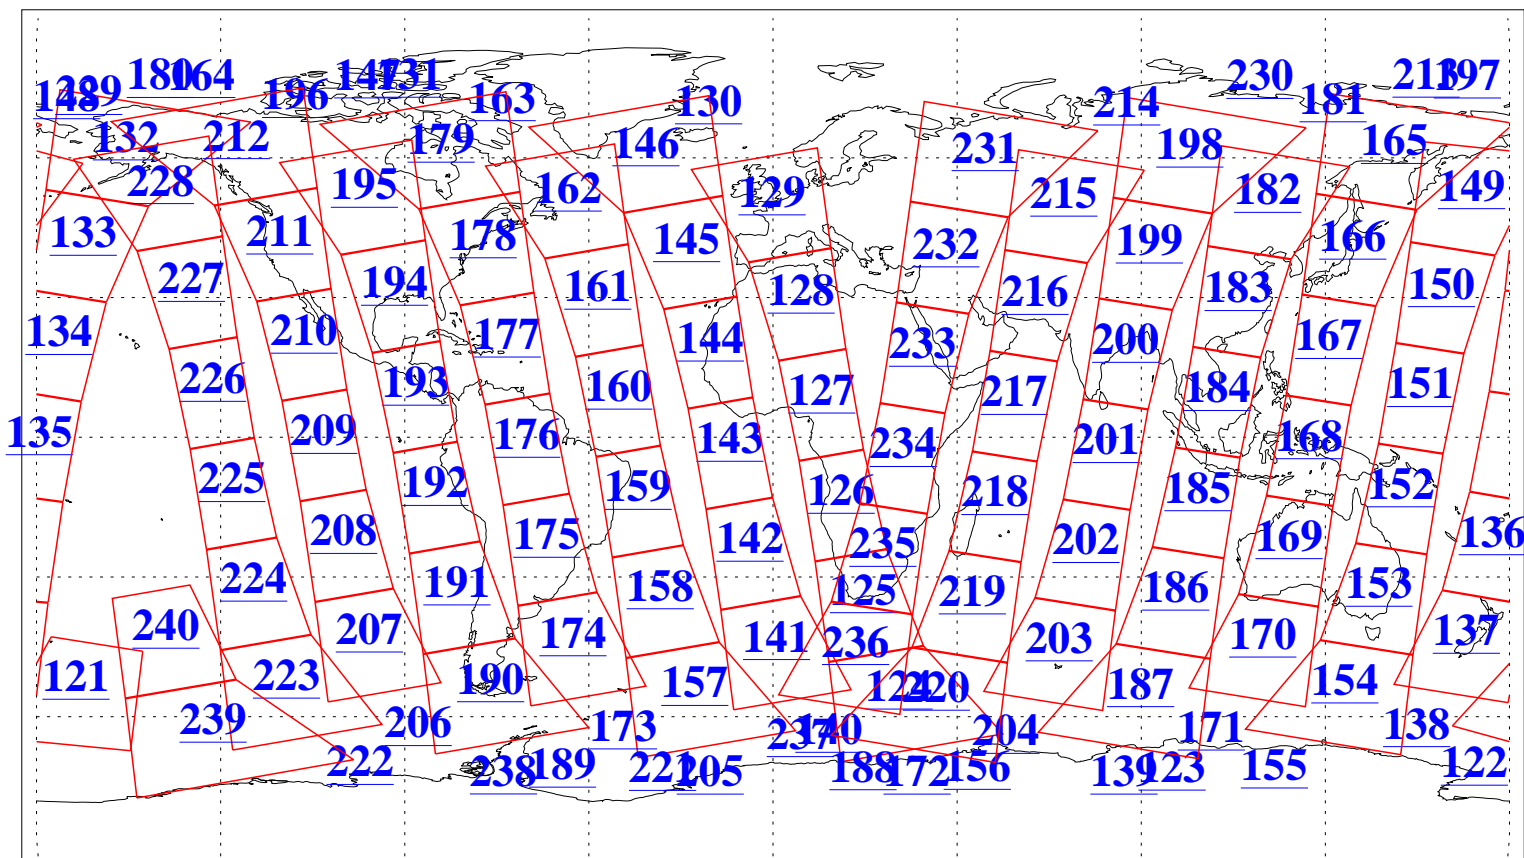

L1B Availability
AMSU Granules: 240
HSB Granules: 0
AIRS Granules: 240

21 Feb 2015
DoY 52
Aqua Day 4676
Granules: 1 to 120

Granules: 121 to 240

Legend: AMSU Available, HSB Available, AIRS Available

L1B Availability
AMSU Granules: 240
HSB Granules: 0
AIRS Granules: 240

21 Feb 2015
DoY 52
Aqua Day 4676

Ascending Granules

Descending Granules

Legend: AMSU Available, HSB Available, AIRS Available

L1B Availability
 AMSU Granules: 240
 HSB Granules: 0
 AIRS Granules: 240

21 Feb 2015
 DoY 52
 Aqua Day 4676

Northern Hemisphere Granules

Southern Hemisphere Granules

Legend: AMSU Available, HSB Available, AIRS Available