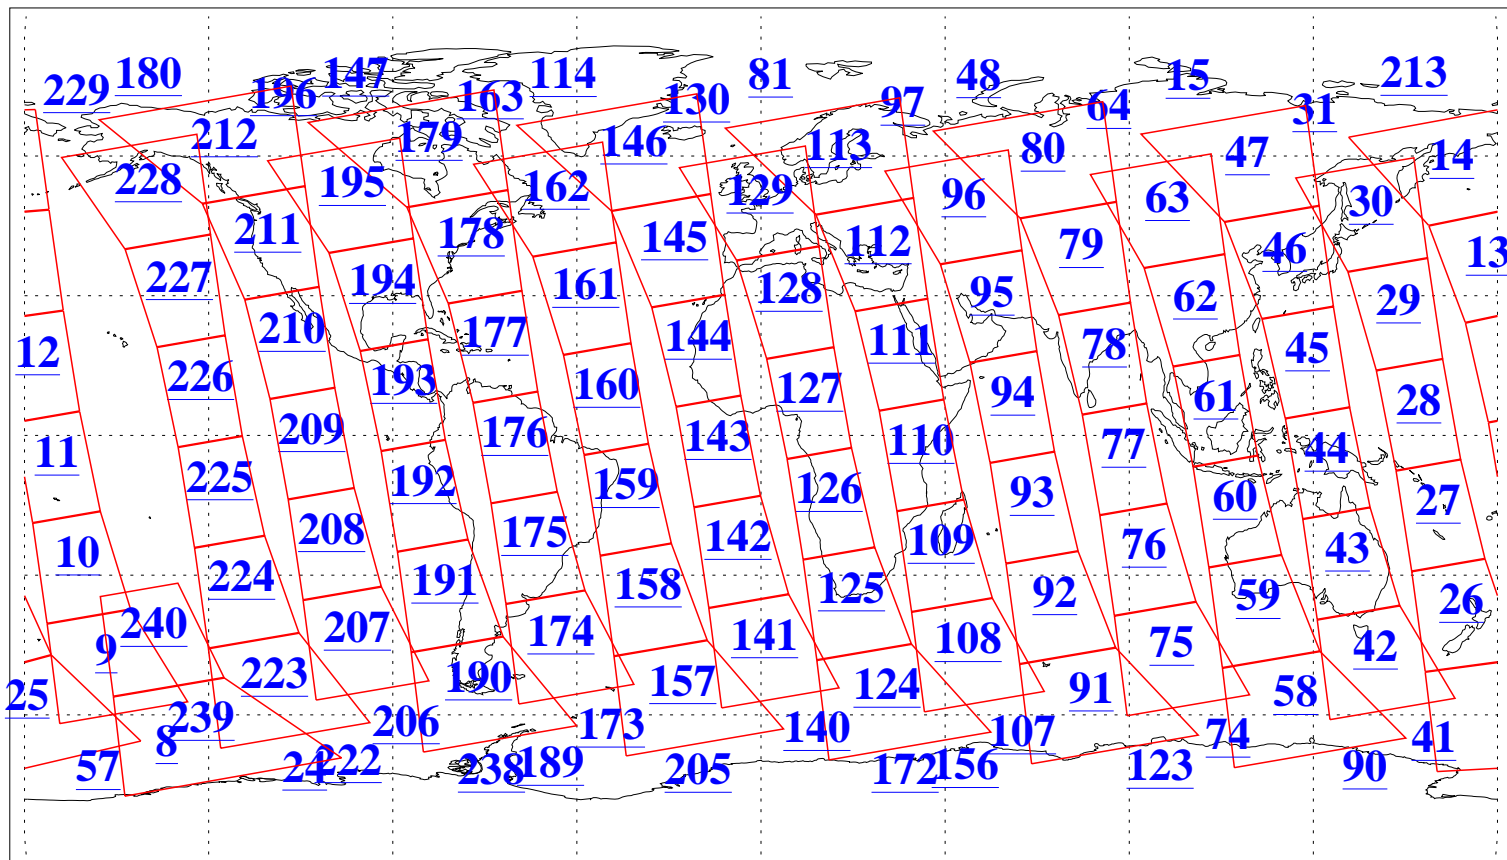

L1B Availability
AMSU Granules: 240
HSB Granules: 0
AIRS Granules: 240

21 Feb 2015
DoY 52
Aqua Day 4676
Granules: 1 to 120

Granules: 121 to 240

Legend: AMSU Available, HSB Available, AIRS Available

L1B Availability
AMSU Granules: 240
HSB Granules: 0
AIRS Granules: 240

21 Feb 2015
DoY 52
Aqua Day 4676

Ascending Granules

Descending Granules

Legend: AMSU Available, HSB Available, AIRS Available

L1B Availability
 AMSU Granules: 240
 HSB Granules: 0
 AIRS Granules: 240

21 Feb 2015
 DoY 52
 Aqua Day 4676

Northern Hemisphere Granules

Southern Hemisphere Granules

Legend: AMSU Available, HSB Available, AIRS Available