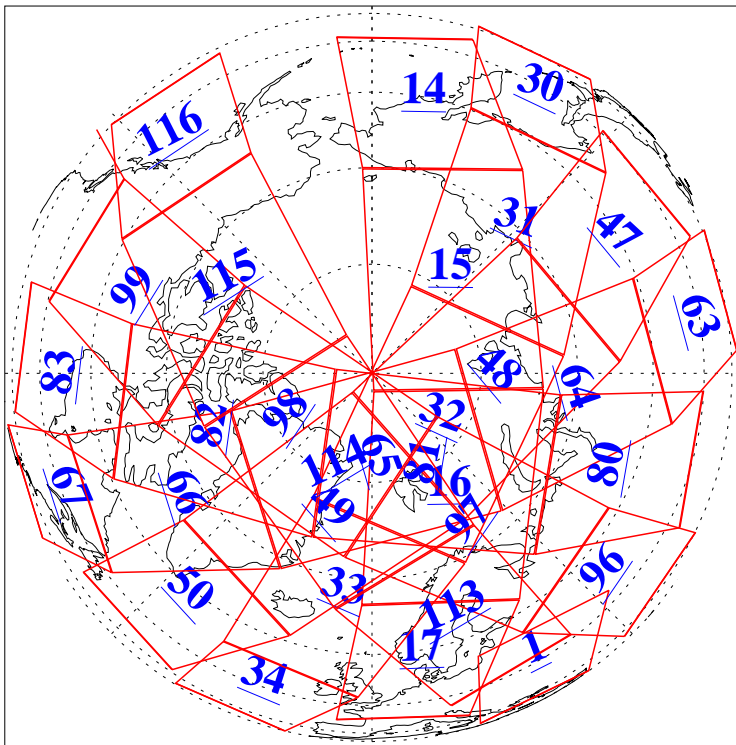

L1B Availability
AMSU Granules: 240
HSB Granules: 0
AIRS Granules: 240

21 Feb 2015
DoY 52
Aqua Day 4676
Granules: 1 to 120

Granules: 121 to 240

Legend: AMSU Available, HSB Available, AIRS Available

L1B Availability
AMSU Granules: 240
HSB Granules: 0
AIRS Granules: 240

21 Feb 2015
DoY 52
Aqua Day 4676

Ascending Granules

Descending Granules

Legend: AMSU Available, HSB Available, AIRS Available

L1B Availability
 AMSU Granules: 240
 HSB Granules: 0
 AIRS Granules: 240

21 Feb 2015
 DoY 52
 Aqua Day 4676

Northern Hemisphere Granules

Southern Hemisphere Granules

Legend: AMSU Available, HSB Available, AIRS Available