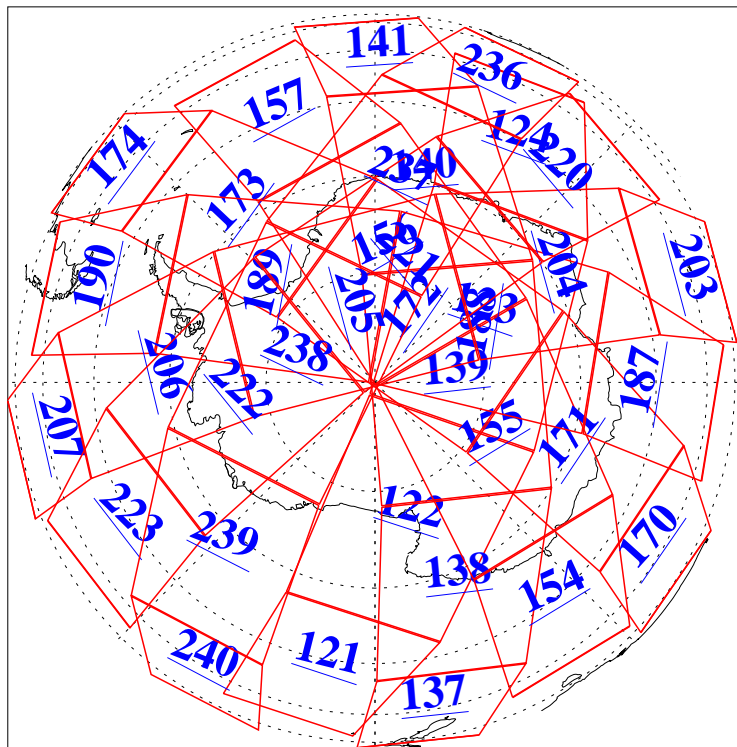

L1B Availability
AMSU Granules: 240
HSB Granules: 0
AIRS Granules: 240

21 Feb 2015
DoY 52
Aqua Day 4676
Granules: 1 to 120

Granules: 121 to 240

Legend: AMSU Available, HSB Available, AIRS Available

L1B Availability
AMSU Granules: 240
HSB Granules: 0
AIRS Granules: 240

21 Feb 2015
DoY 52
Aqua Day 4676

Ascending Granules

Descending Granules

Legend: AMSU Available, HSB Available, AIRS Available

L1B Availability
 AMSU Granules: 240
 HSB Granules: 0
 AIRS Granules: 240

21 Feb 2015
 DoY 52
 Aqua Day 4676

Northern Hemisphere Granules

Southern Hemisphere Granules

Legend: AMSU Available, HSB Available, AIRS Available