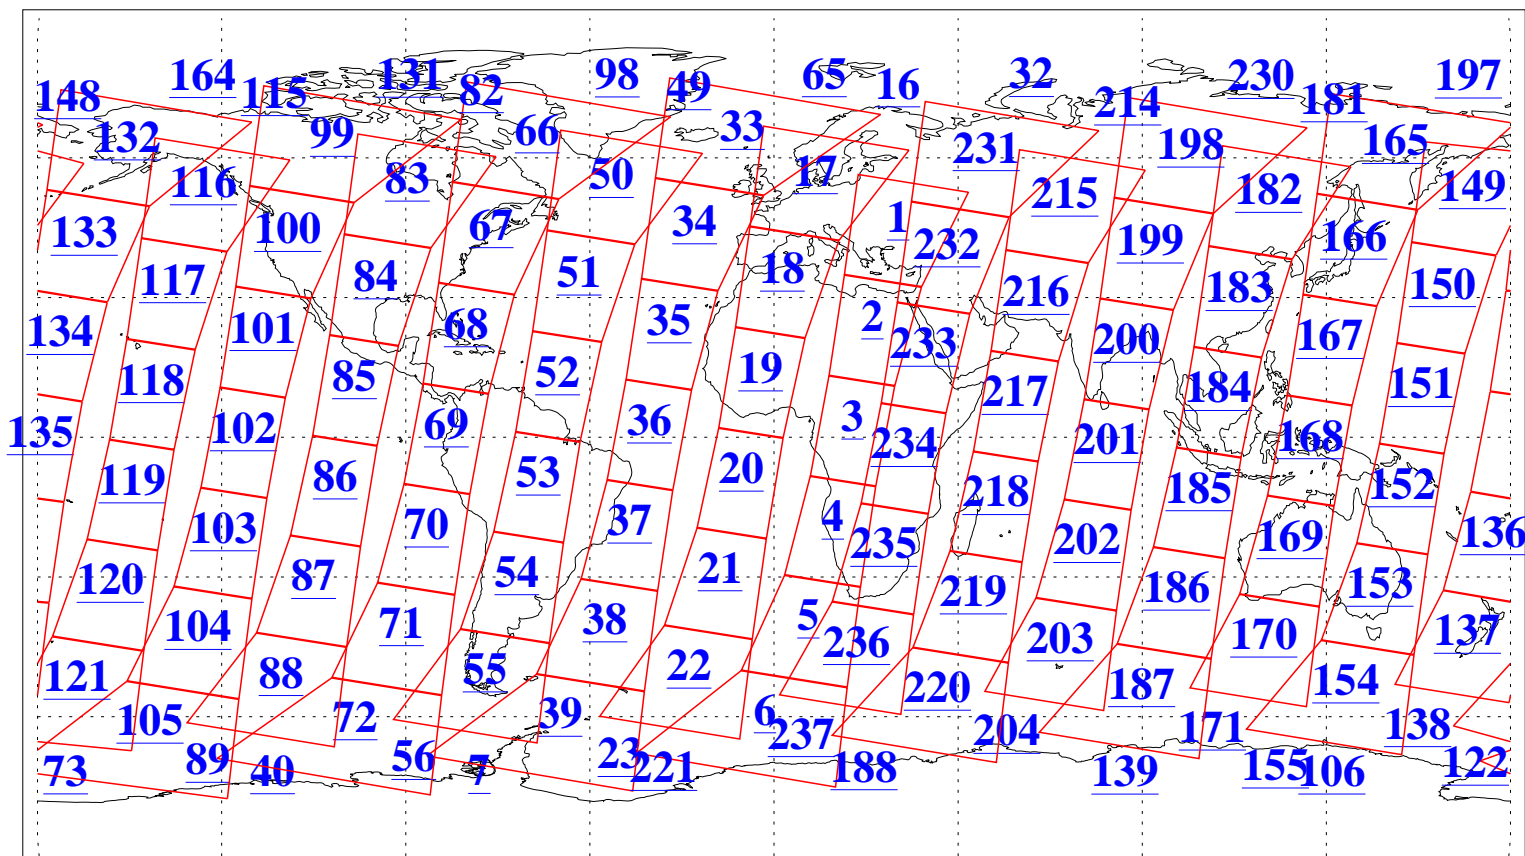

L1B Availability
AMSU Granules: 240
HSB Granules: 0
AIRS Granules: 240

21 Feb 2015
DoY 52
Aqua Day 4676
Granules: 1 to 120

Granules: 121 to 240

Legend: AMSU Available, HSB Available, AIRS Available

L1B Availability
AMSU Granules: 240
HSB Granules: 0
AIRS Granules: 240

21 Feb 2015
DoY 52
Aqua Day 4676

Ascending Granules

Descending Granules

Legend: AMSU Available, HSB Available, AIRS Available

L1B Availability
 AMSU Granules: 240
 HSB Granules: 0
 AIRS Granules: 240

21 Feb 2015
 DoY 52
 Aqua Day 4676

Northern Hemisphere Granules

Southern Hemisphere Granules

Legend: AMSU Available, HSB Available, AIRS Available