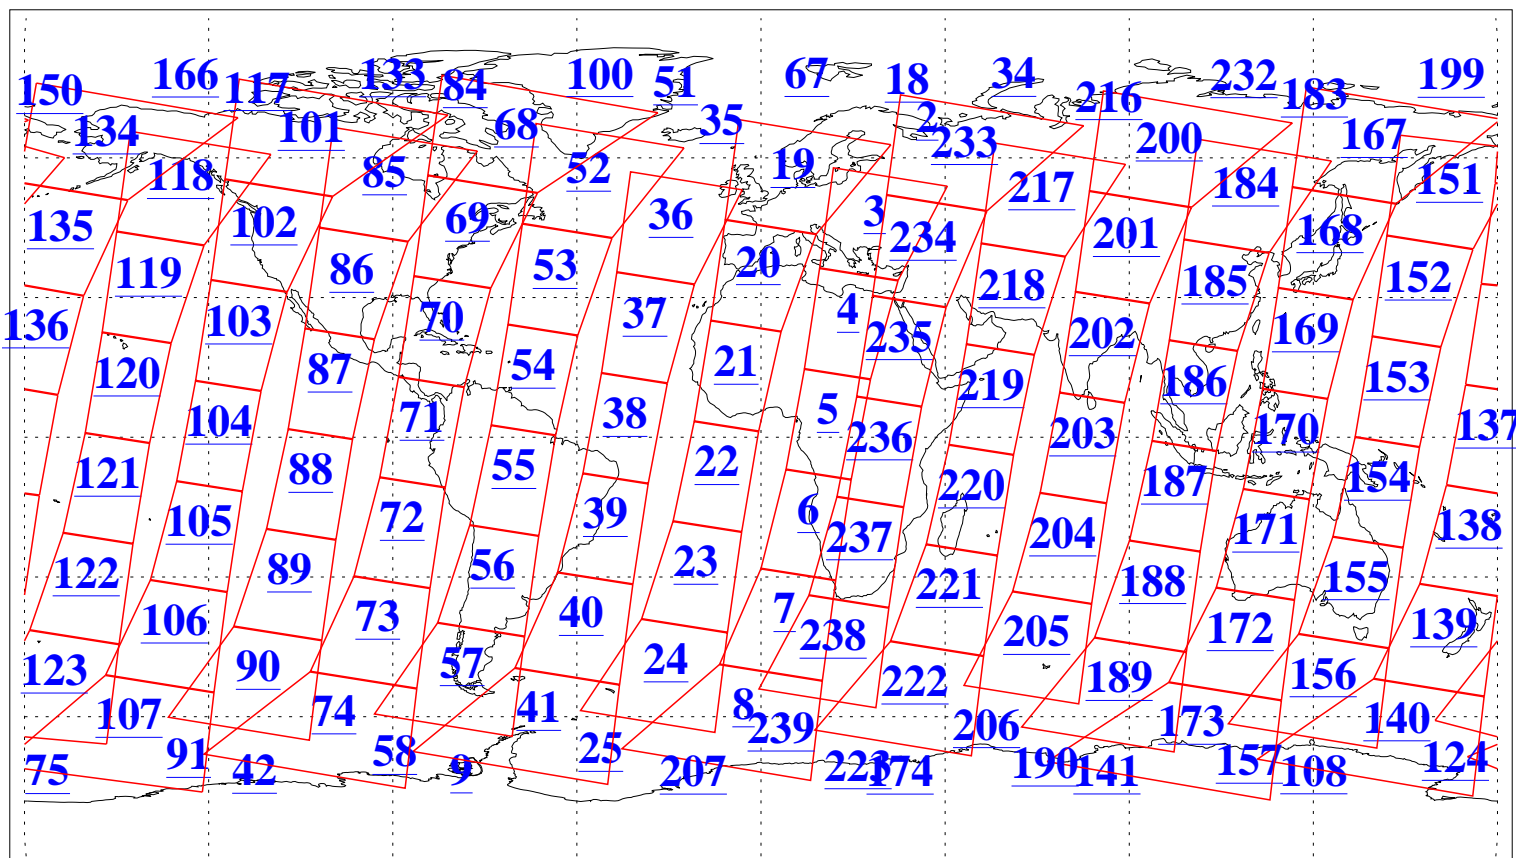

L1B Availability
AMSU Granules: 240
HSB Granules: 0
AIRS Granules: 240

19 Feb 2015
DoY 50
Aqua Day 4674
Granules: 1 to 120

Granules: 121 to 240

Legend: AMSU Available, HSB Available, AIRS Available

L1B Availability
AMSU Granules: 240
HSB Granules: 0
AIRS Granules: 240

19 Feb 2015
DoY 50
Aqua Day 4674
Ascending Granules

Descending Granules

Legend: AMSU Available, HSB Available, AIRS Available

L1B Availability
 AMSU Granules: 240
 HSB Granules: 0
 AIRS Granules: 240

19 Feb 2015
 DoY 50
 Aqua Day 4674

Northern Hemisphere Granules

Southern Hemisphere Granules

Legend: AMSU Available, HSB Available, AIRS Available