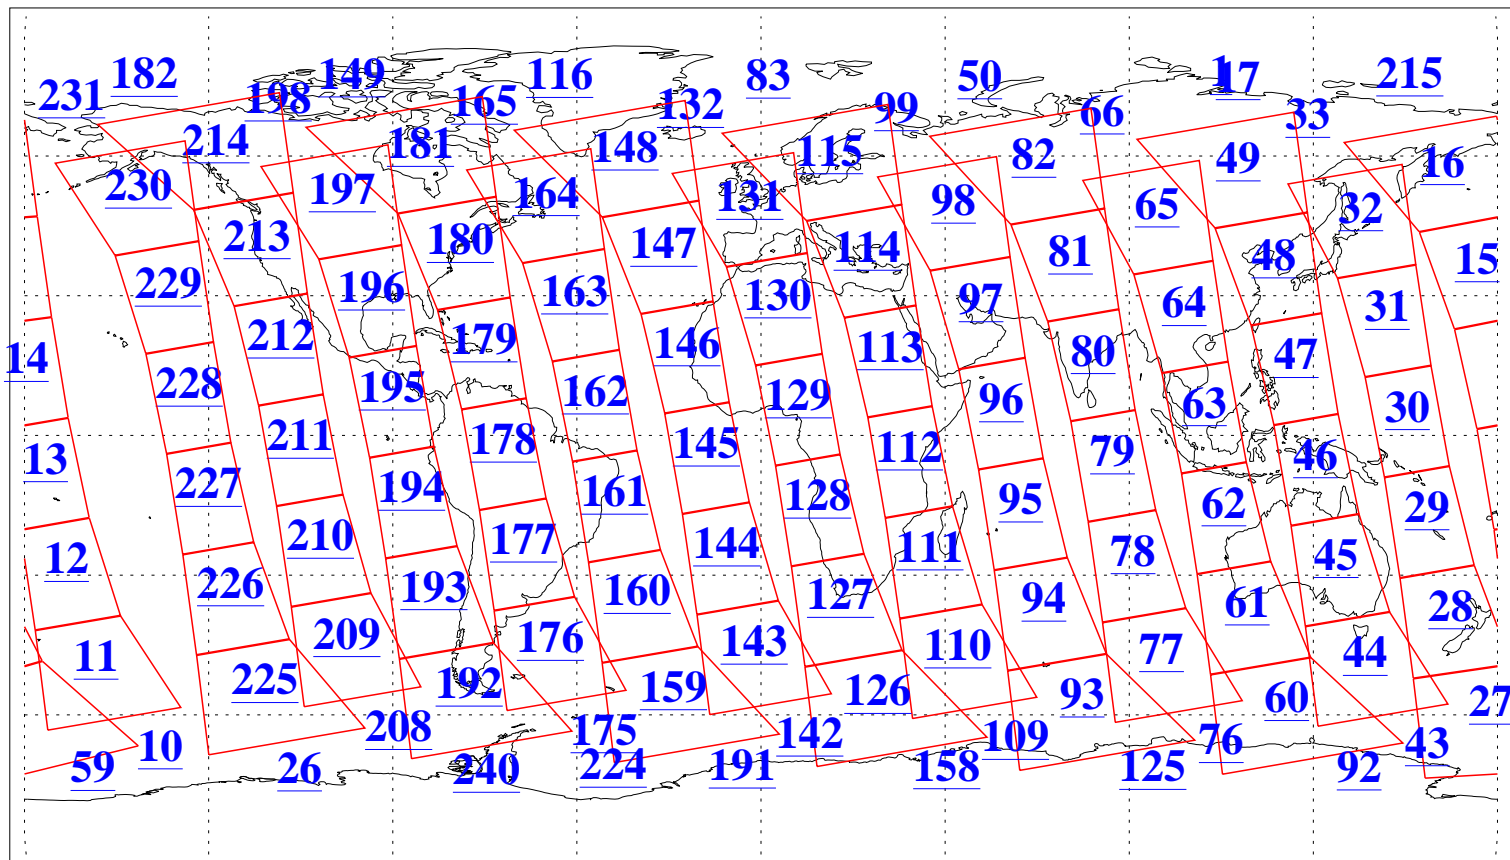

L1B Availability
AMSU Granules: 240
HSB Granules: 0
AIRS Granules: 240

19 Feb 2015
DoY 50
Aqua Day 4674
Granules: 1 to 120

Granules: 121 to 240

Legend: AMSU Available, HSB Available, AIRS Available

L1B Availability
AMSU Granules: 240
HSB Granules: 0
AIRS Granules: 240

19 Feb 2015
DoY 50
Aqua Day 4674
Ascending Granules

Descending Granules

Legend: AMSU Available, HSB Available, AIRS Available

L1B Availability
 AMSU Granules: 240
 HSB Granules: 0
 AIRS Granules: 240

19 Feb 2015
 DoY 50
 Aqua Day 4674

Northern Hemisphere Granules

Southern Hemisphere Granules

Legend: AMSU Available, HSB Available, AIRS Available