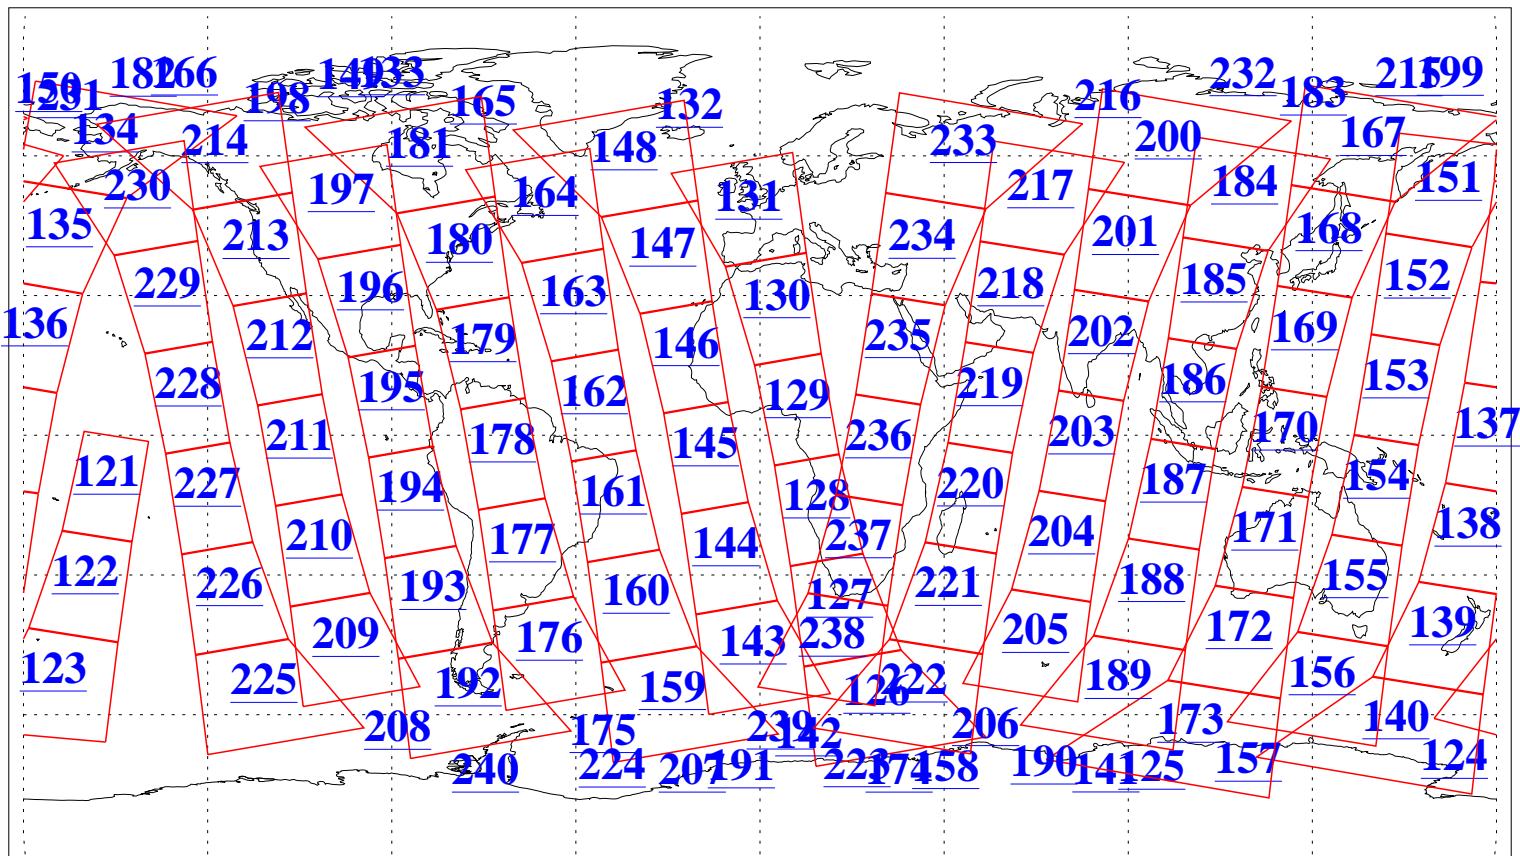

L1B Availability
AMSU Granules: 240
HSB Granules: 0
AIRS Granules: 240

19 Feb 2015
DoY 50
Aqua Day 4674
Granules: 1 to 120

Granules: 121 to 240

Legend: AMSU Available, HSB Available, AIRS Available

L1B Availability
AMSU Granules: 240
HSB Granules: 0
AIRS Granules: 240

19 Feb 2015
DoY 50
Aqua Day 4674
Ascending Granules

Descending Granules

Legend: AMSU Available, HSB Available, AIRS Available

L1B Availability
 AMSU Granules: 240
 HSB Granules: 0
 AIRS Granules: 240

19 Feb 2015
 DoY 50
 Aqua Day 4674

Northern Hemisphere Granules

Southern Hemisphere Granules

Legend: AMSU Available, HSB Available, AIRS Available