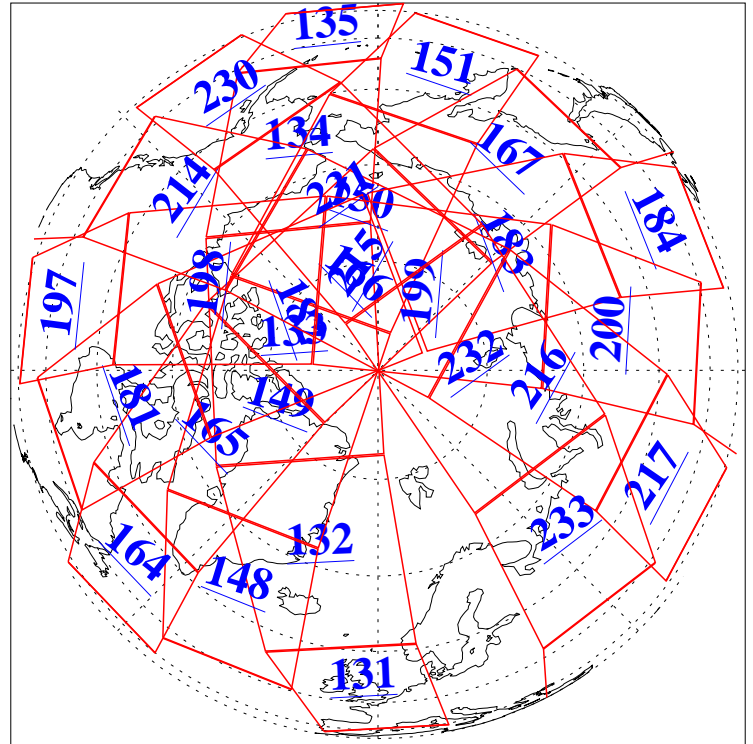

L1B Availability
AMSU Granules: 240
HSB Granules: 0
AIRS Granules: 240

19 Feb 2015
DoY 50
Aqua Day 4674
Granules: 1 to 120

Granules: 121 to 240

Legend: AMSU Available, HSB Available, AIRS Available

L1B Availability
AMSU Granules: 240
HSB Granules: 0
AIRS Granules: 240

19 Feb 2015
DoY 50
Aqua Day 4674
Ascending Granules

Descending Granules

Legend: AMSU Available, HSB Available, AIRS Available

L1B Availability
 AMSU Granules: 240
 HSB Granules: 0
 AIRS Granules: 240

19 Feb 2015
 DoY 50
 Aqua Day 4674

Northern Hemisphere Granules

Southern Hemisphere Granules

Legend: AMSU Available, HSB Available, AIRS Available