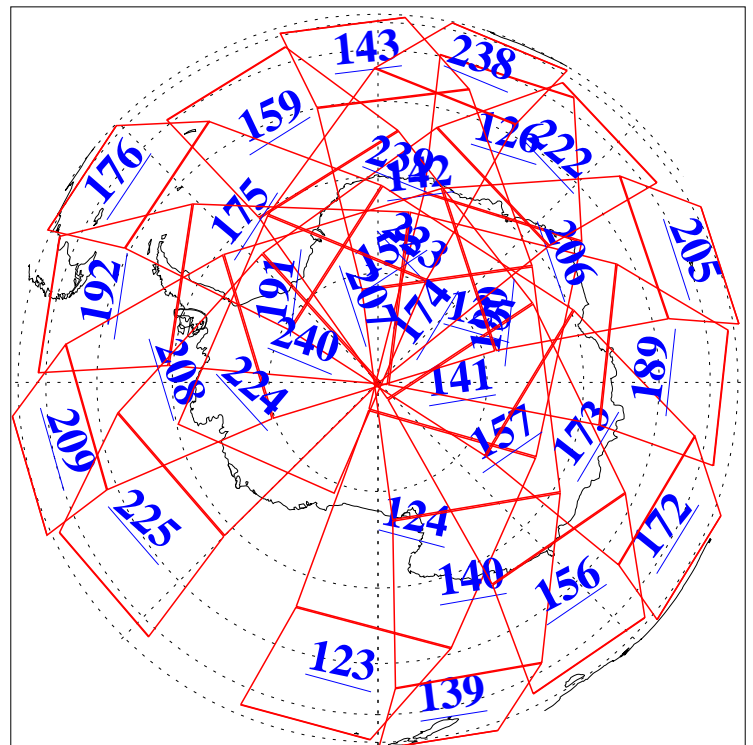

L1B Availability
AMSU Granules: 240
HSB Granules: 0
AIRS Granules: 240

19 Feb 2015
DoY 50
Aqua Day 4674
Granules: 1 to 120

Granules: 121 to 240

Legend: AMSU Available, HSB Available, AIRS Available

L1B Availability
AMSU Granules: 240
HSB Granules: 0
AIRS Granules: 240

19 Feb 2015
DoY 50
Aqua Day 4674
Ascending Granules

Descending Granules

Legend: AMSU Available, HSB Available, AIRS Available

L1B Availability
 AMSU Granules: 240
 HSB Granules: 0
 AIRS Granules: 240

19 Feb 2015
 DoY 50
 Aqua Day 4674

Northern Hemisphere Granules

Southern Hemisphere Granules

Legend: AMSU Available, HSB Available, AIRS Available