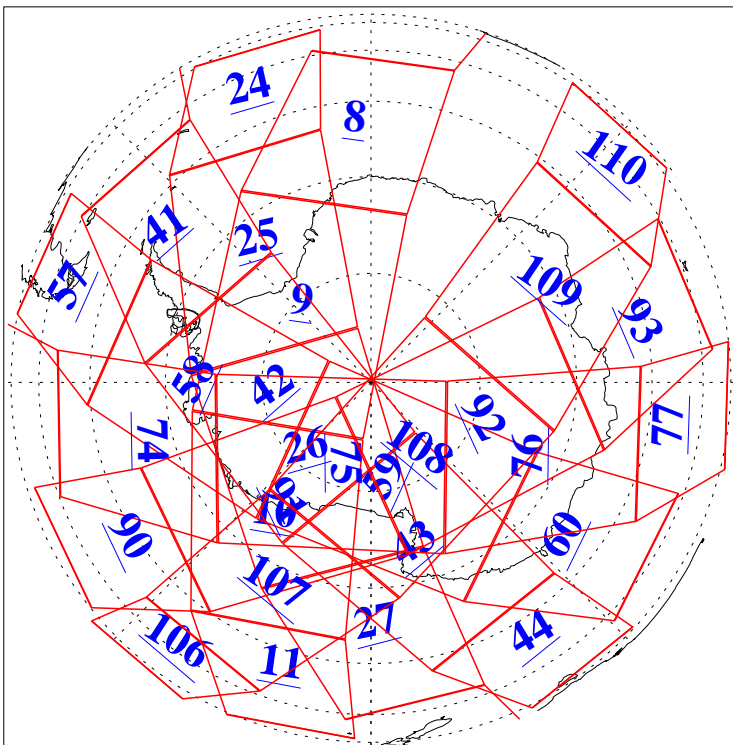

L1B Availability
AMSU Granules: 240
HSB Granules: 0
AIRS Granules: 240

19 Feb 2015
DoY 50
Aqua Day 4674
Granules: 1 to 120

Granules: 121 to 240

Legend: AMSU Available, HSB Available, AIRS Available

L1B Availability
AMSU Granules: 240
HSB Granules: 0
AIRS Granules: 240

19 Feb 2015
DoY 50
Aqua Day 4674
Ascending Granules

Descending Granules

Legend: AMSU Available, HSB Available, AIRS Available

L1B Availability
 AMSU Granules: 240
 HSB Granules: 0
 AIRS Granules: 240

19 Feb 2015
 DoY 50
 Aqua Day 4674

Northern Hemisphere Granules

Southern Hemisphere Granules

Legend: AMSU Available, HSB Available, AIRS Available