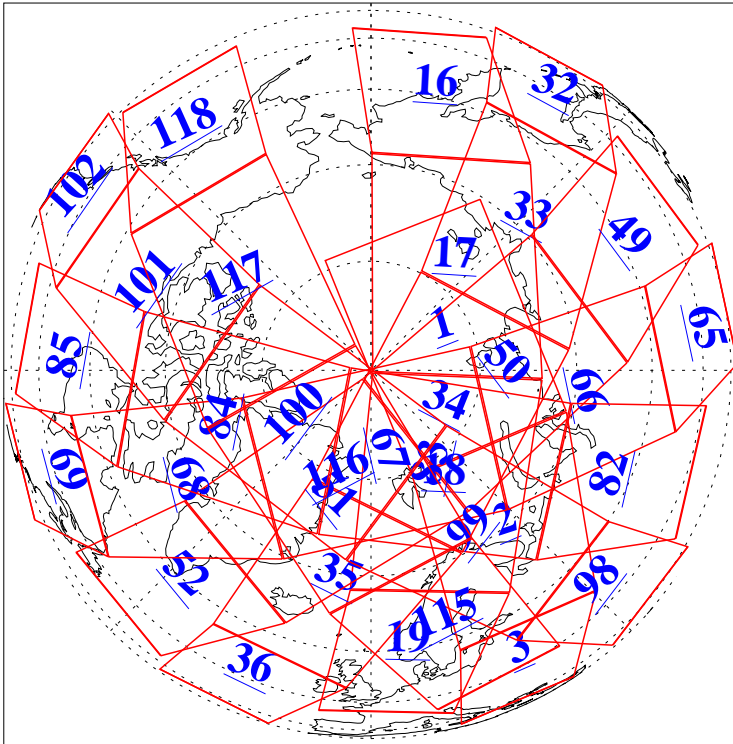

L1B Availability
AMSU Granules: 240
HSB Granules: 0
AIRS Granules: 240

19 Feb 2015
DoY 50
Aqua Day 4674
Granules: 1 to 120

Granules: 121 to 240

Legend: AMSU Available, HSB Available, AIRS Available

L1B Availability
AMSU Granules: 240
HSB Granules: 0
AIRS Granules: 240

19 Feb 2015
DoY 50
Aqua Day 4674
Ascending Granules

Descending Granules

Legend: AMSU Available, HSB Available, AIRS Available

L1B Availability
 AMSU Granules: 240
 HSB Granules: 0
 AIRS Granules: 240

19 Feb 2015
 DoY 50
 Aqua Day 4674

Northern Hemisphere Granules

Southern Hemisphere Granules

Legend: AMSU Available, HSB Available, AIRS Available