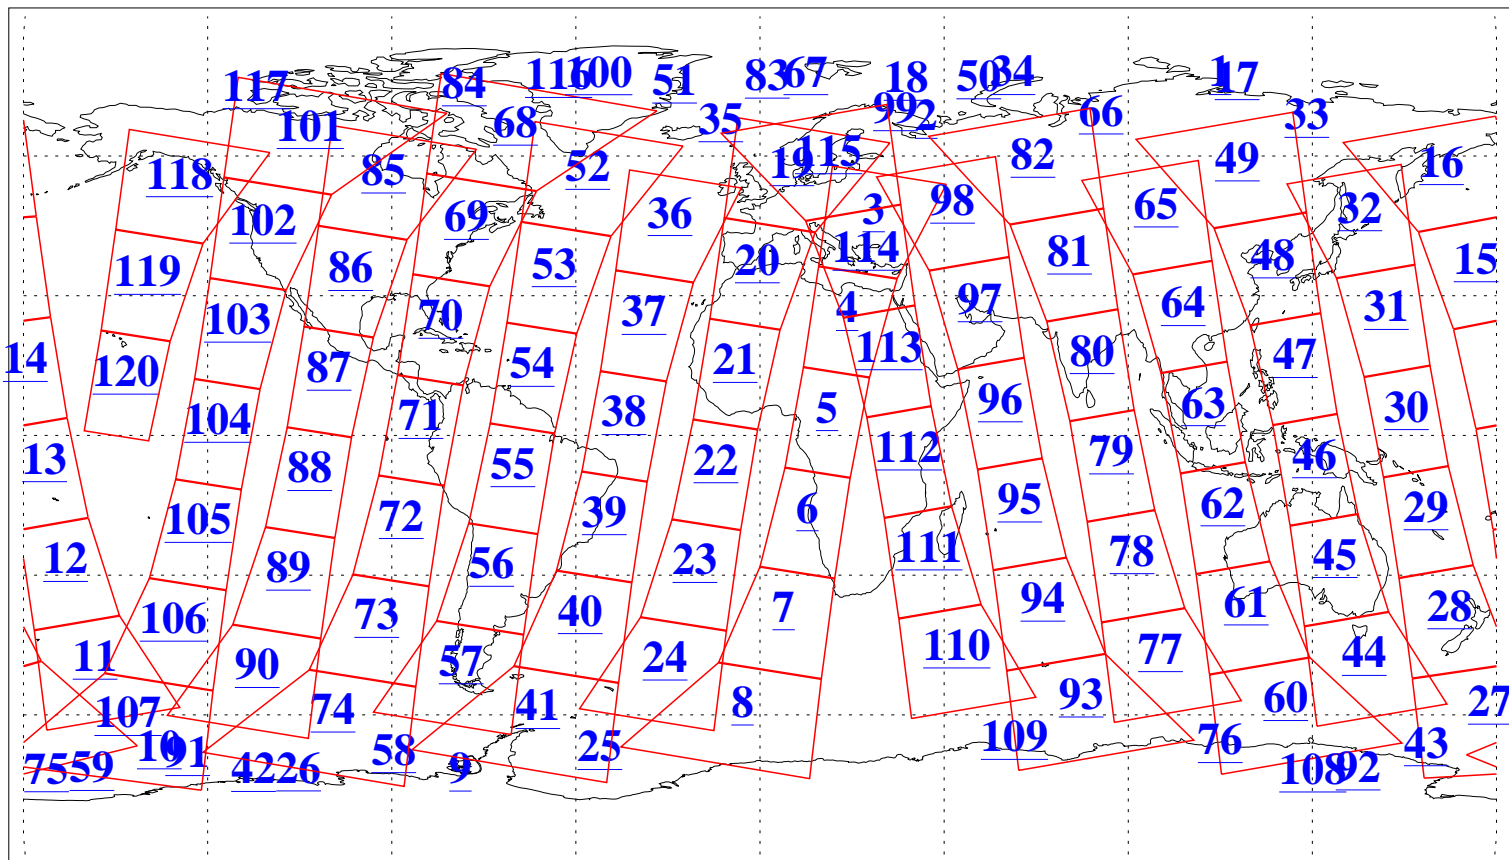

L1B Availability
AMSU Granules: 240
HSB Granules: 0
AIRS Granules: 240

19 Feb 2015
DoY 50
Aqua Day 4674
Granules: 1 to 120

Granules: 121 to 240

Legend: AMSU Available, HSB Available, AIRS Available

L1B Availability
AMSU Granules: 240
HSB Granules: 0
AIRS Granules: 240

19 Feb 2015
DoY 50
Aqua Day 4674
Ascending Granules

Descending Granules

Legend: AMSU Available, HSB Available, AIRS Available

L1B Availability
 AMSU Granules: 240
 HSB Granules: 0
 AIRS Granules: 240

19 Feb 2015
 DoY 50
 Aqua Day 4674

Northern Hemisphere Granules

Southern Hemisphere Granules

Legend: AMSU Available, HSB Available, AIRS Available