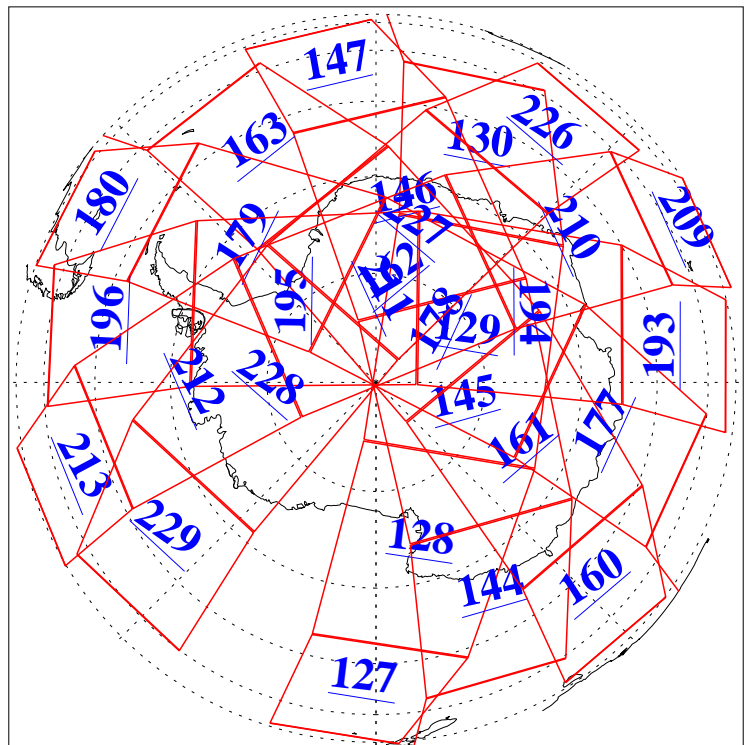

15 Feb 2015
DoY 46
Aqua Day 4670
Ascending Granules

Descending Granules

Legend: AMSU Available, HSB Available, AIRS Available

L1B Availability
AMSU Granules: 240
HSB Granules: 0
AIRS Granules: 240

15 Feb 2015
DoY 46
Aqua Day 4670

Northern Hemisphere Granules

Southern Hemisphere Granules

Legend: AMSU Available, HSB Available, AIRS Available