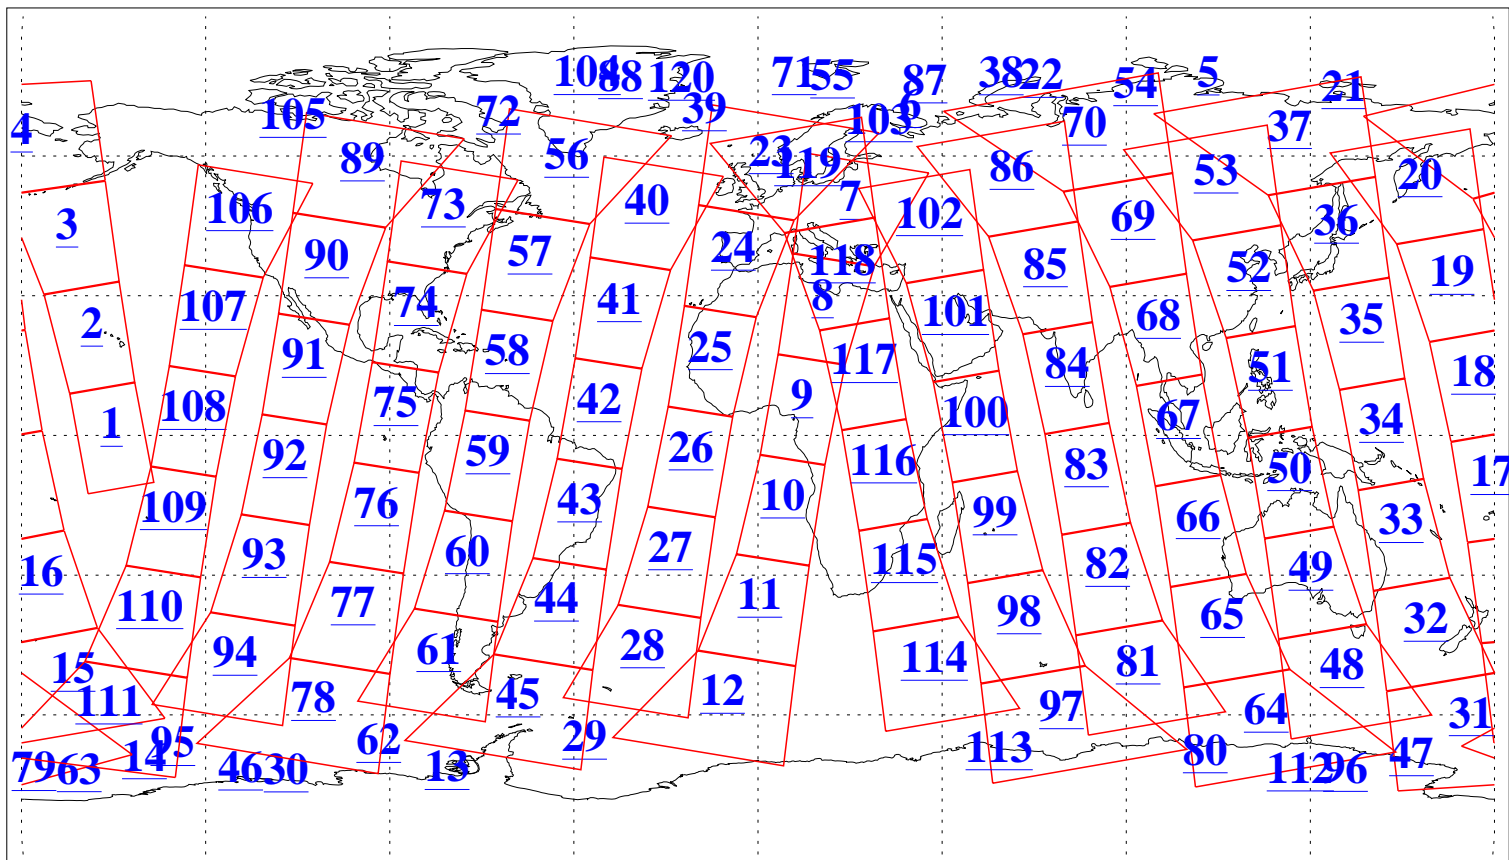

L1B Availability
AMSU Granules: 240
HSB Granules: 0
AIRS Granules: 240

15 Feb 2015
DoY 46
Aqua Day 4670
Granules: 1 to 120

Granules: 121 to 240

Legend: AMSU Available, HSB Available, AIRS Available

L1B Availability
AMSU Granules: 240
HSB Granules: 0
AIRS Granules: 240

15 Feb 2015
DoY 46
Aqua Day 4670
Ascending Granules

Descending Granules

Legend: AMSU Available, HSB Available, AIRS Available

L1B Availability
AMSU Granules: 240
HSB Granules: 0
AIRS Granules: 240

15 Feb 2015
DoY 46
Aqua Day 4670

Northern Hemisphere Granules

Southern Hemisphere Granules

Legend: AMSU Available, HSB Available, AIRS Available