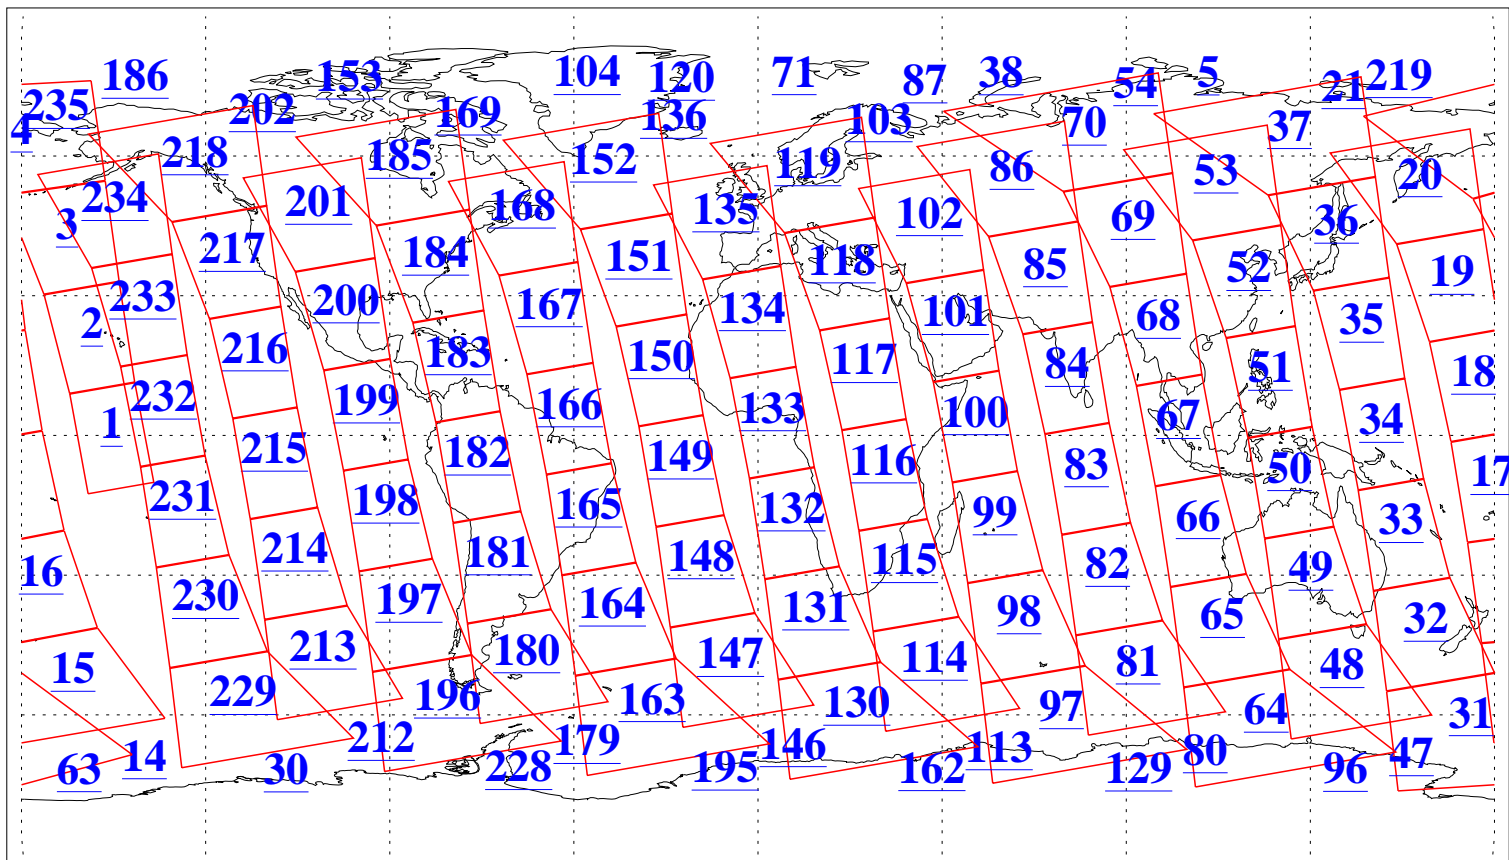

L1B Availability
AMSU Granules: 240
HSB Granules: 0
AIRS Granules: 240

15 Feb 2015
DoY 46
Aqua Day 4670
Granules: 1 to 120

Granules: 121 to 240

Legend: AMSU Available, HSB Available, AIRS Available

L1B Availability
AMSU Granules: 240
HSB Granules: 0
AIRS Granules: 240

15 Feb 2015
DoY 46
Aqua Day 4670
Ascending Granules

Descending Granules

Legend: AMSU Available, HSB Available, AIRS Available

L1B Availability
AMSU Granules: 240
HSB Granules: 0
AIRS Granules: 240

15 Feb 2015
DoY 46
Aqua Day 4670

Northern Hemisphere Granules

Southern Hemisphere Granules

Legend: AMSU Available, HSB Available, AIRS Available