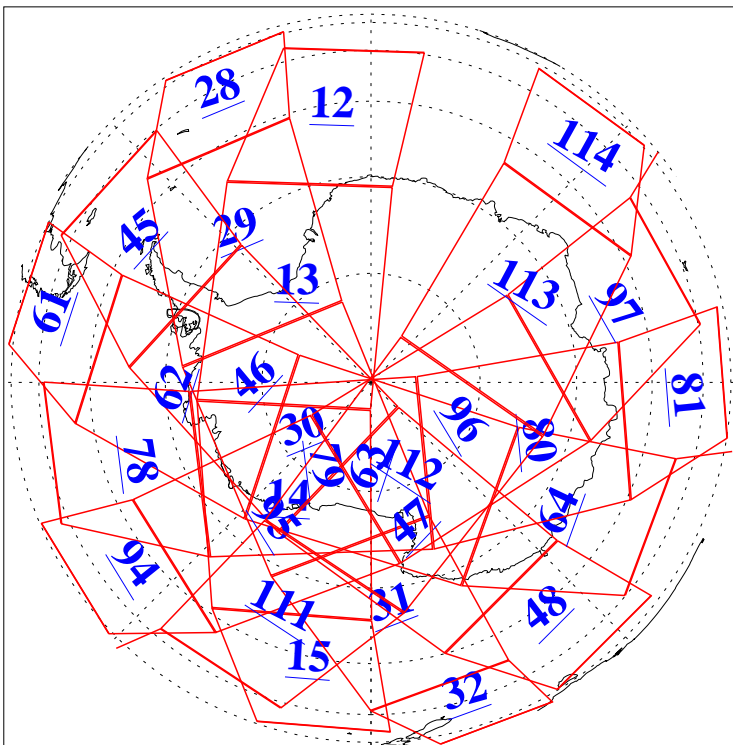

L1B Availability
AMSU Granules: 240
HSB Granules: 0
AIRS Granules: 240

15 Feb 2015
DoY 46
Aqua Day 4670
Granules: 1 to 120

Granules: 121 to 240

Legend: AMSU Available, HSB Available, AIRS Available

L1B Availability
AMSU Granules: 240
HSB Granules: 0
AIRS Granules: 240

15 Feb 2015
DoY 46
Aqua Day 4670
Ascending Granules

Descending Granules

Legend: AMSU Available, HSB Available, AIRS Available

L1B Availability
AMSU Granules: 240
HSB Granules: 0
AIRS Granules: 240

15 Feb 2015
DoY 46
Aqua Day 4670

Northern Hemisphere Granules

Southern Hemisphere Granules

Legend: AMSU Available, HSB Available, AIRS Available