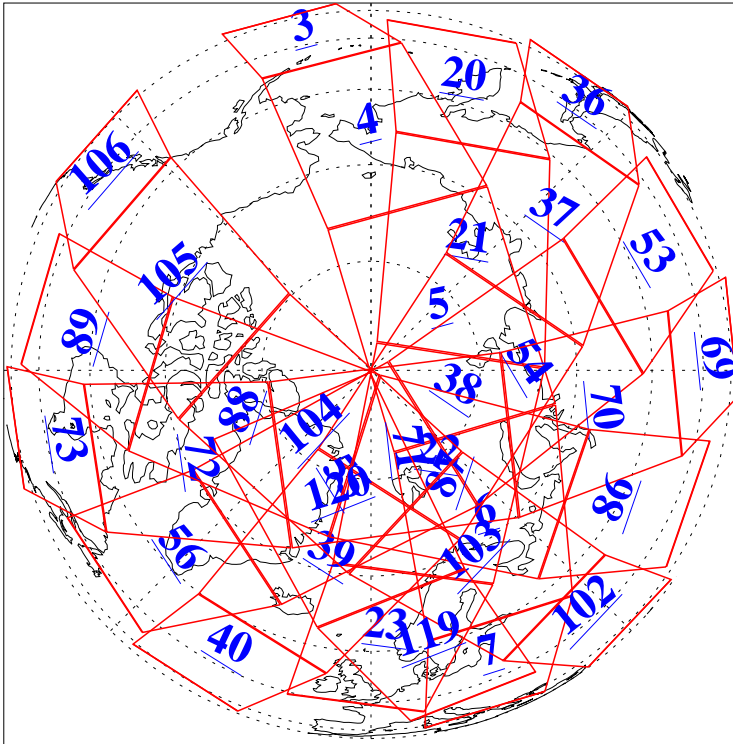

L1B Availability
AMSU Granules: 240
HSB Granules: 0
AIRS Granules: 240

15 Feb 2015
DoY 46
Aqua Day 4670
Granules: 1 to 120

Granules: 121 to 240

Legend: AMSU Available, HSB Available, AIRS Available

L1B Availability
AMSU Granules: 240
HSB Granules: 0
AIRS Granules: 240

15 Feb 2015
DoY 46
Aqua Day 4670
Ascending Granules

Descending Granules

Legend: AMSU Available, HSB Available, AIRS Available

L1B Availability
AMSU Granules: 240
HSB Granules: 0
AIRS Granules: 240

15 Feb 2015
DoY 46
Aqua Day 4670

Northern Hemisphere Granules

Southern Hemisphere Granules

Legend: AMSU Available, HSB Available, AIRS Available