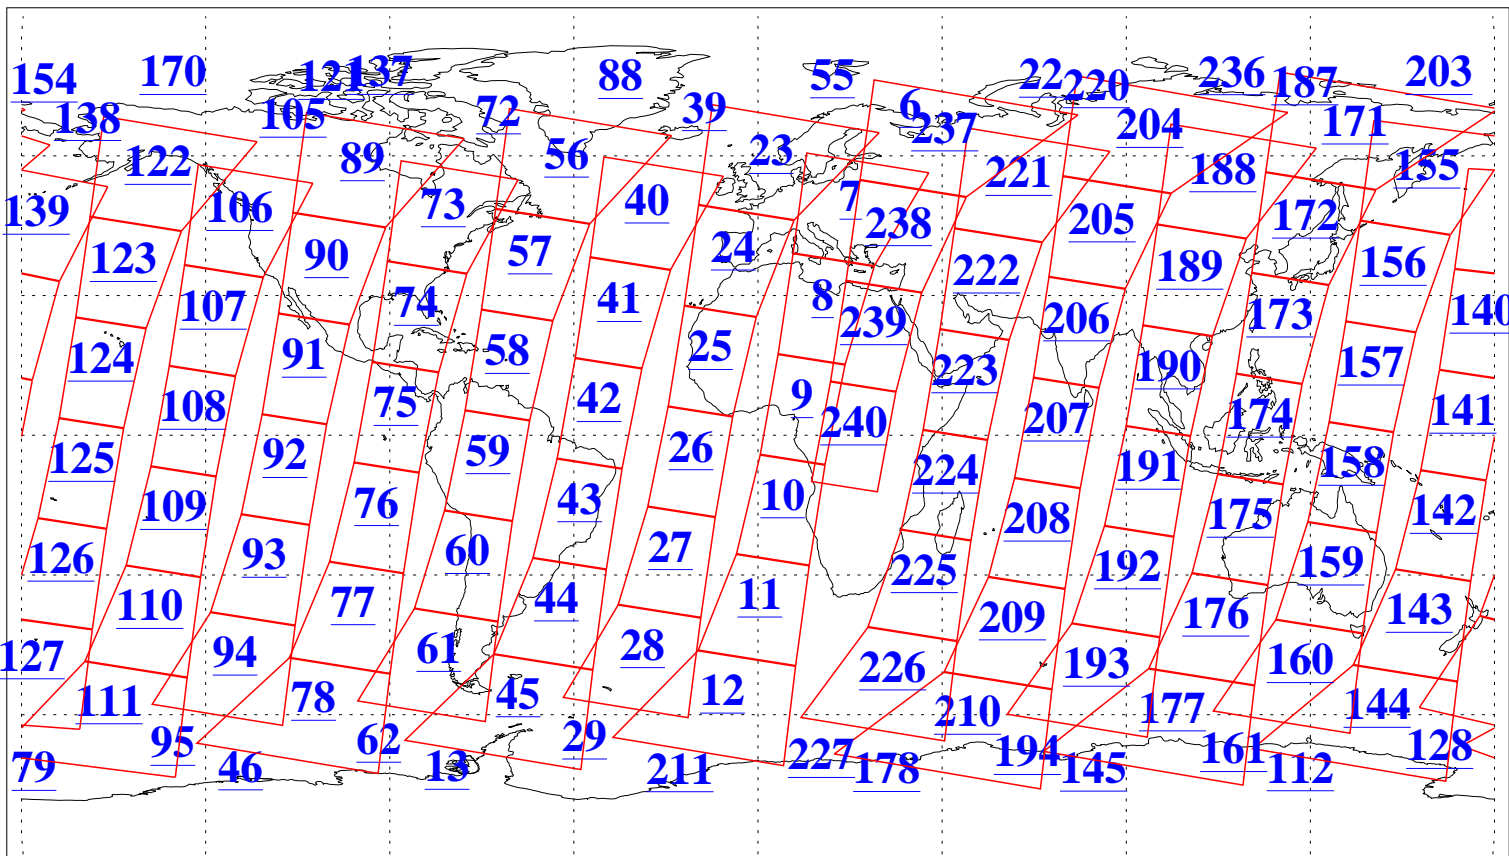

L1B Availability
AMSU Granules: 240
HSB Granules: 0
AIRS Granules: 240

15 Feb 2015
DoY 46
Aqua Day 4670
Granules: 1 to 120

Granules: 121 to 240

Legend: AMSU Available, HSB Available, AIRS Available

L1B Availability
AMSU Granules: 240
HSB Granules: 0
AIRS Granules: 240

15 Feb 2015
DoY 46
Aqua Day 4670
Ascending Granules

Descending Granules

Legend: AMSU Available, HSB Available, AIRS Available

L1B Availability
AMSU Granules: 240
HSB Granules: 0
AIRS Granules: 240

15 Feb 2015
DoY 46
Aqua Day 4670

Northern Hemisphere Granules

Southern Hemisphere Granules

Legend: AMSU Available, HSB Available, AIRS Available