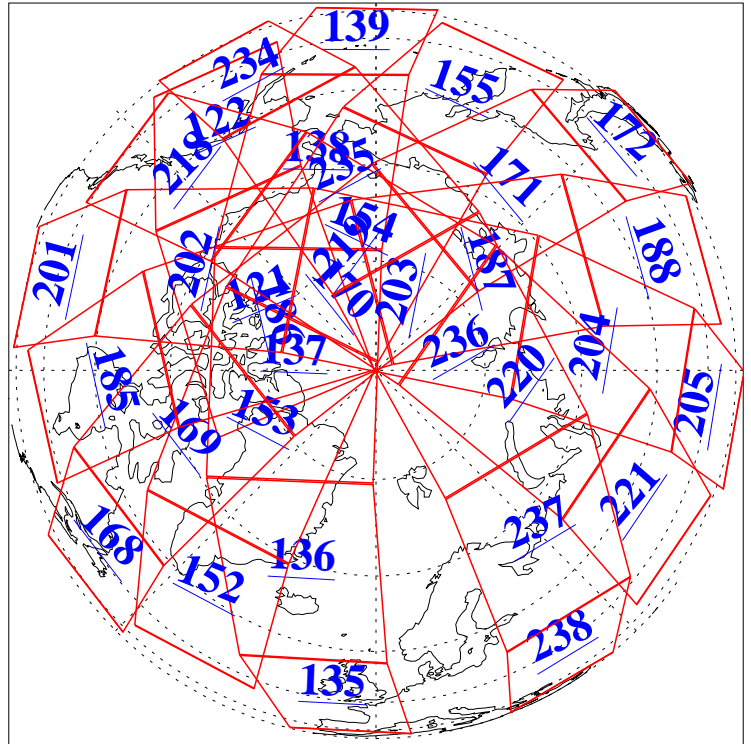

15 Feb 2015
DoY 46
Aqua Day 4670
Ascending Granules

Descending Granules

Legend: AMSU Available, HSB Available, AIRS Available

L1B Availability
AMSU Granules: 240
HSB Granules: 0
AIRS Granules: 240

15 Feb 2015
DoY 46
Aqua Day 4670

Northern Hemisphere Granules

Southern Hemisphere Granules

Legend: AMSU Available, HSB Available, AIRS Available