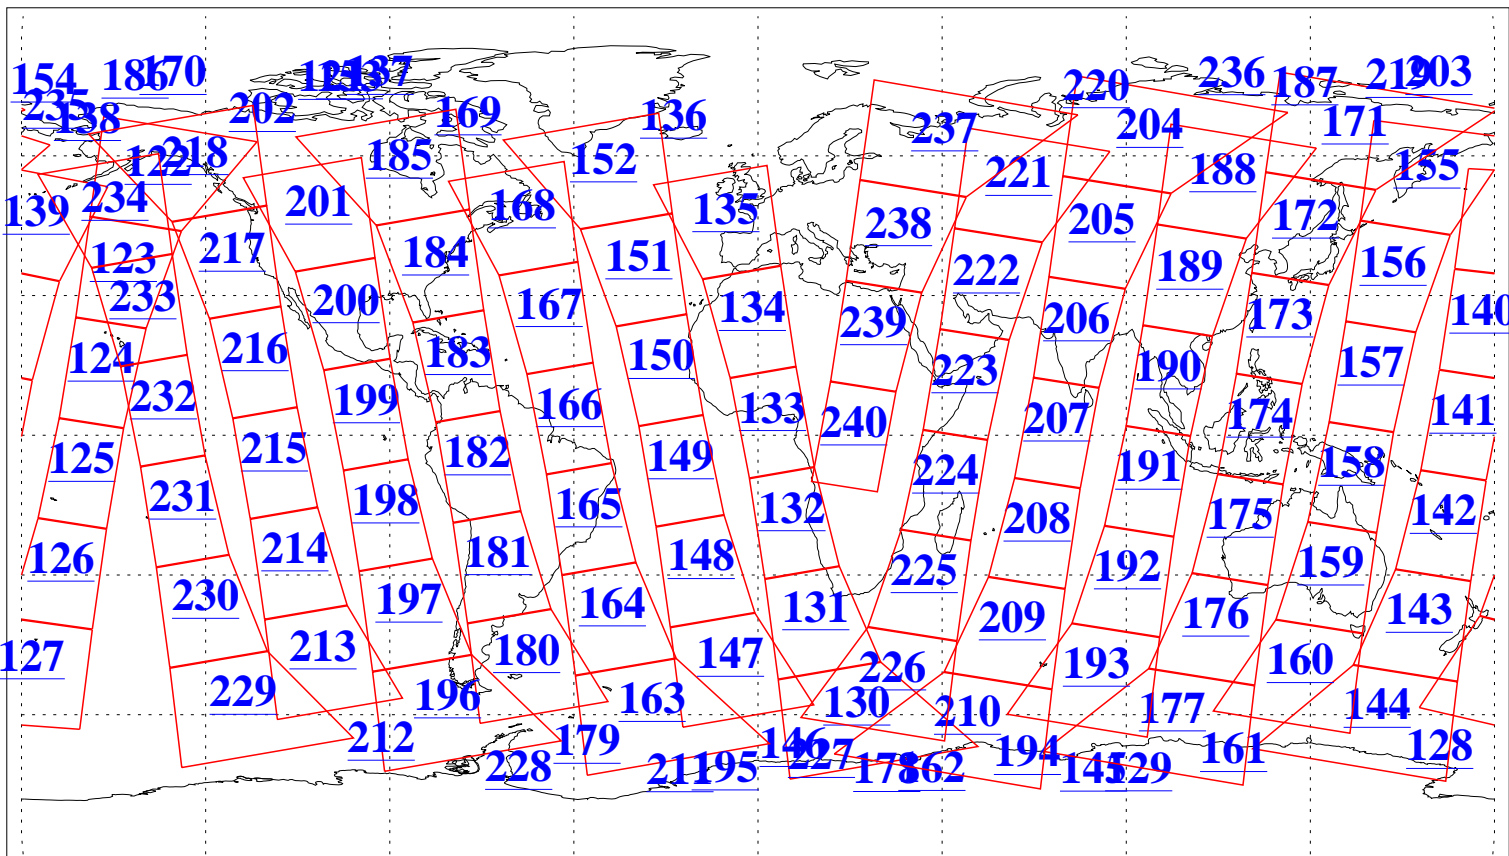

L1B Availability
AMSU Granules: 240
HSB Granules: 0
AIRS Granules: 240

15 Feb 2015
DoY 46
Aqua Day 4670
Granules: 1 to 120

Granules: 121 to 240

Legend: AMSU Available, HSB Available, AIRS Available

L1B Availability
AMSU Granules: 240
HSB Granules: 0
AIRS Granules: 240

15 Feb 2015
DoY 46
Aqua Day 4670
Ascending Granules

Descending Granules

Legend: AMSU Available, HSB Available, AIRS Available

L1B Availability
AMSU Granules: 240
HSB Granules: 0
AIRS Granules: 240

15 Feb 2015
DoY 46
Aqua Day 4670

Northern Hemisphere Granules

Southern Hemisphere Granules

Legend: AMSU Available, HSB Available, AIRS Available