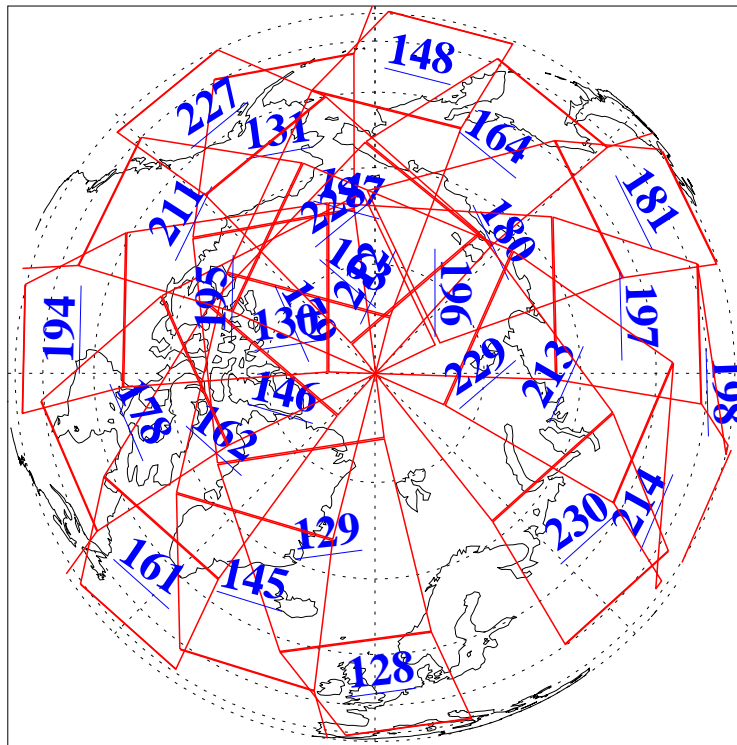

14 Feb 2015
DoY 45
Aqua Day 4669

Ascending Granules

Descending Granules

Legend: AMSU Available, HSB Available, AIRS Available

L1B Availability
 AMSU Granules: 240
 HSB Granules: 0
 AIRS Granules: 230

14 Feb 2015
 DoY 45
 Aqua Day 4669

Northern Hemisphere Granules

Southern Hemisphere Granules

Legend: AMSU Available, HSB Available, AIRS Available