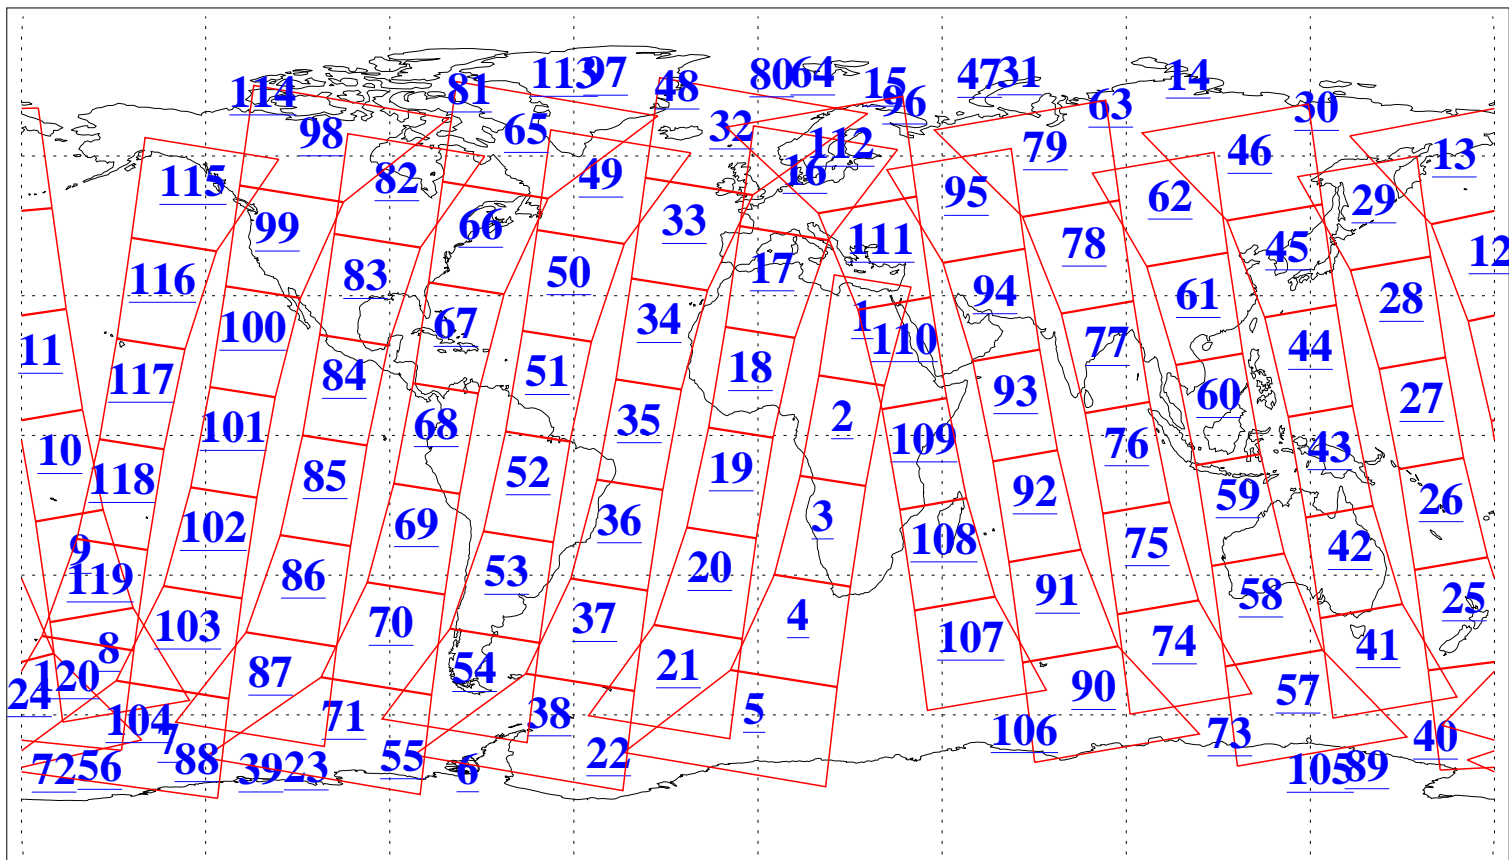

L1B Availability
AMSU Granules: 240
HSB Granules: 0
AIRS Granules: 230

14 Feb 2015
DoY 45
Aqua Day 4669
Granules: 1 to 120

Granules: 121 to 240

Legend: AMSU Available, HSB Available, AIRS Available

L1B Availability
AMSU Granules: 240
HSB Granules: 0
AIRS Granules: 230

14 Feb 2015
DoY 45
Aqua Day 4669

Ascending Granules

Descending Granules

Legend: AMSU Available, HSB Available, AIRS Available

L1B Availability
 AMSU Granules: 240
 HSB Granules: 0
 AIRS Granules: 230

14 Feb 2015
 DoY 45
 Aqua Day 4669

Northern Hemisphere Granules

Southern Hemisphere Granules

Legend: AMSU Available, HSB Available, AIRS Available