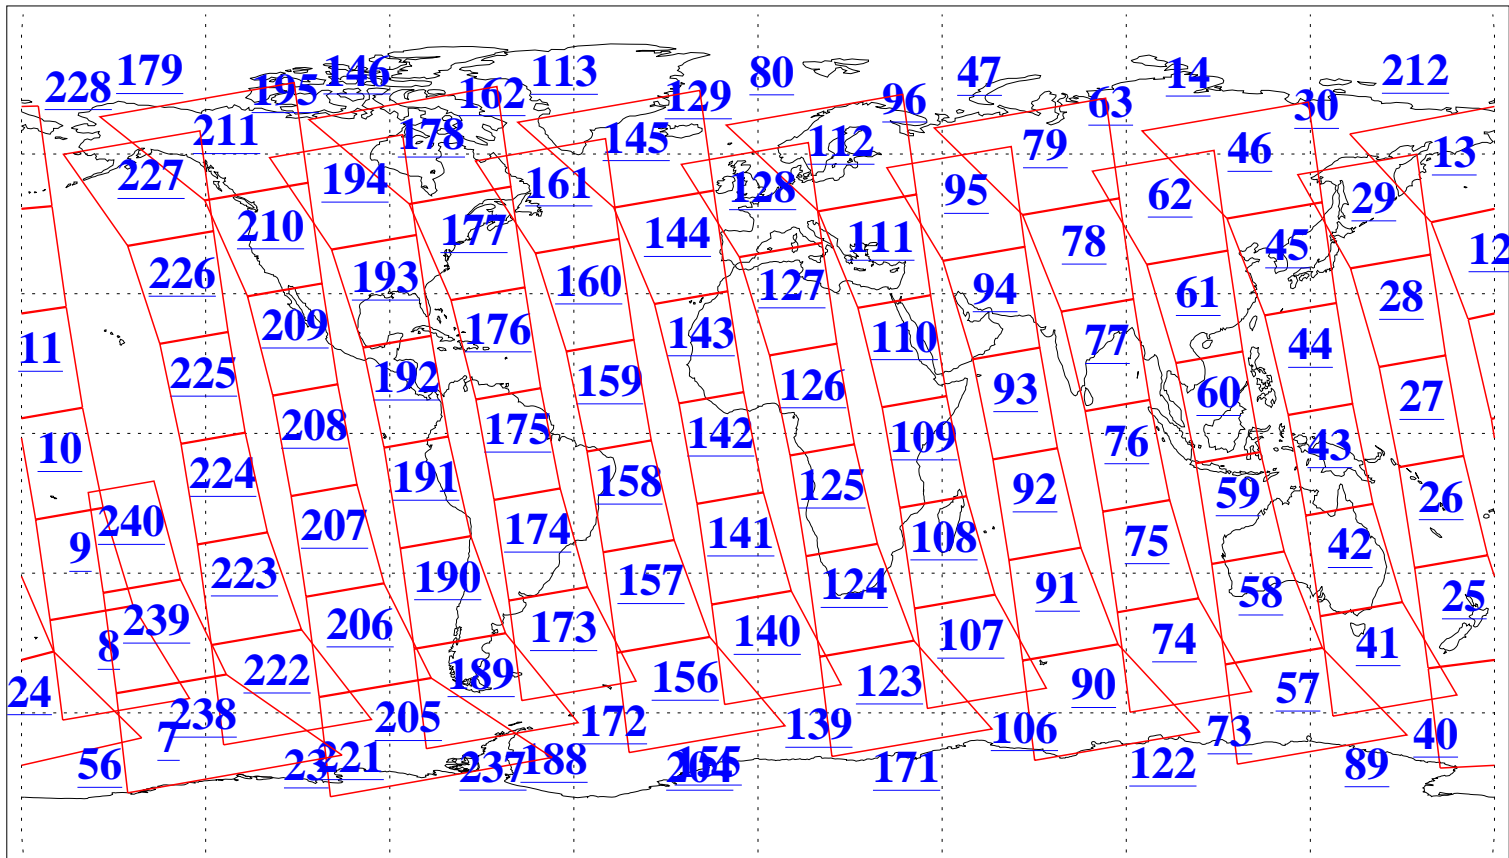

L1B Availability
AMSU Granules: 240
HSB Granules: 0
AIRS Granules: 230

14 Feb 2015
DoY 45
Aqua Day 4669
Granules: 1 to 120

Granules: 121 to 240

Legend: AMSU Available, HSB Available, AIRS Available

L1B Availability
AMSU Granules: 240
HSB Granules: 0
AIRS Granules: 230

14 Feb 2015
DoY 45
Aqua Day 4669

Ascending Granules

Descending Granules

Legend: AMSU Available, HSB Available, AIRS Available

L1B Availability
 AMSU Granules: 240
 HSB Granules: 0
 AIRS Granules: 230

14 Feb 2015
 DoY 45
 Aqua Day 4669

Northern Hemisphere Granules

Southern Hemisphere Granules

Legend: AMSU Available, HSB Available, AIRS Available