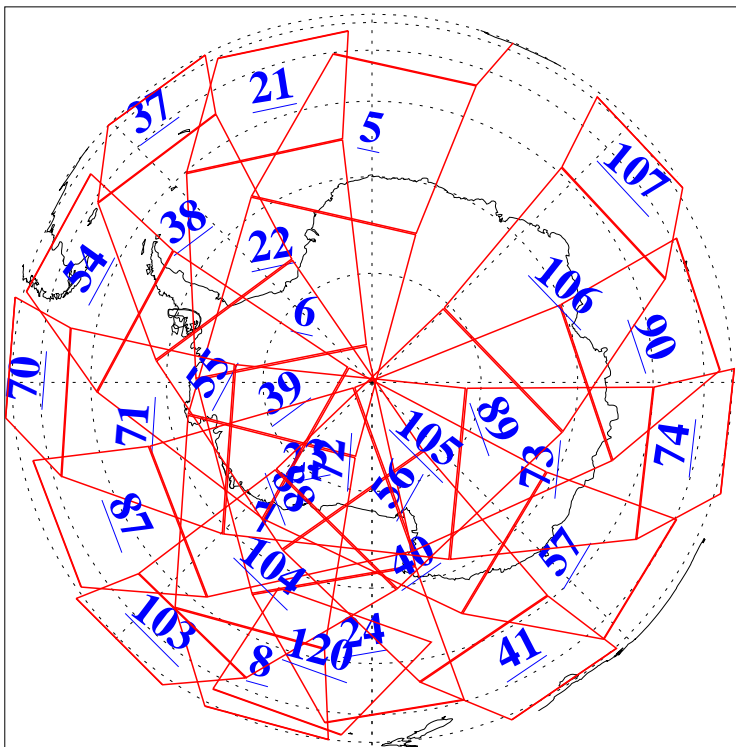

L1B Availability
AMSU Granules: 240
HSB Granules: 0
AIRS Granules: 230

14 Feb 2015
DoY 45
Aqua Day 4669
Granules: 1 to 120

Granules: 121 to 240

Legend: AMSU Available, HSB Available, AIRS Available

L1B Availability
AMSU Granules: 240
HSB Granules: 0
AIRS Granules: 230

14 Feb 2015
DoY 45
Aqua Day 4669

Ascending Granules

Descending Granules

Legend: AMSU Available, HSB Available, AIRS Available

L1B Availability
 AMSU Granules: 240
 HSB Granules: 0
 AIRS Granules: 230

14 Feb 2015
 DoY 45
 Aqua Day 4669

Northern Hemisphere Granules

Southern Hemisphere Granules

Legend: AMSU Available, HSB Available, AIRS Available