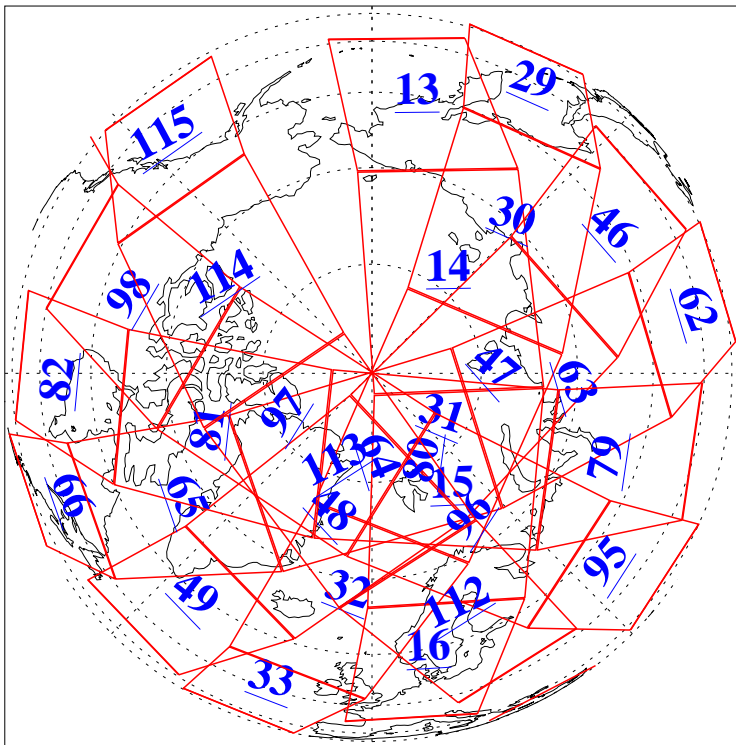

L1B Availability
AMSU Granules: 240
HSB Granules: 0
AIRS Granules: 230

14 Feb 2015
DoY 45
Aqua Day 4669
Granules: 1 to 120

Granules: 121 to 240

Legend: AMSU Available, HSB Available, AIRS Available

L1B Availability
AMSU Granules: 240
HSB Granules: 0
AIRS Granules: 230

14 Feb 2015
DoY 45
Aqua Day 4669

Ascending Granules

Descending Granules

Legend: AMSU Available, HSB Available, AIRS Available

L1B Availability
 AMSU Granules: 240
 HSB Granules: 0
 AIRS Granules: 230

14 Feb 2015
 DoY 45
 Aqua Day 4669

Northern Hemisphere Granules

Southern Hemisphere Granules

Legend: AMSU Available, HSB Available, AIRS Available