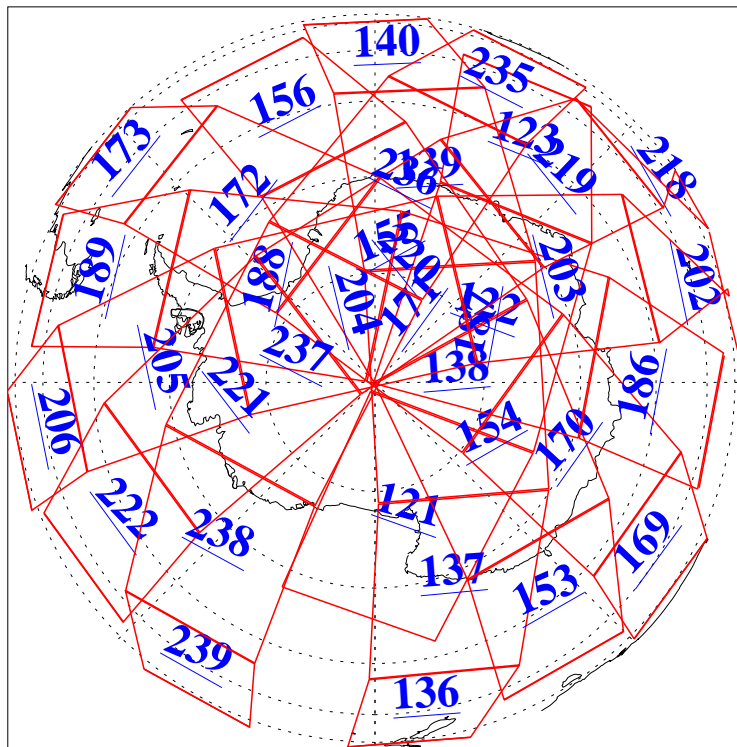

L1B Availability
AMSU Granules: 240
HSB Granules: 0
AIRS Granules: 230

14 Feb 2015
DoY 45
Aqua Day 4669
Granules: 1 to 120

Granules: 121 to 240

Legend: AMSU Available, HSB Available, AIRS Available

L1B Availability
AMSU Granules: 240
HSB Granules: 0
AIRS Granules: 230

14 Feb 2015
DoY 45
Aqua Day 4669

Ascending Granules

Descending Granules

Legend: AMSU Available, HSB Available, AIRS Available

L1B Availability
 AMSU Granules: 240
 HSB Granules: 0
 AIRS Granules: 230

14 Feb 2015
 DoY 45
 Aqua Day 4669

Northern Hemisphere Granules

Southern Hemisphere Granules

Legend: AMSU Available, HSB Available, AIRS Available