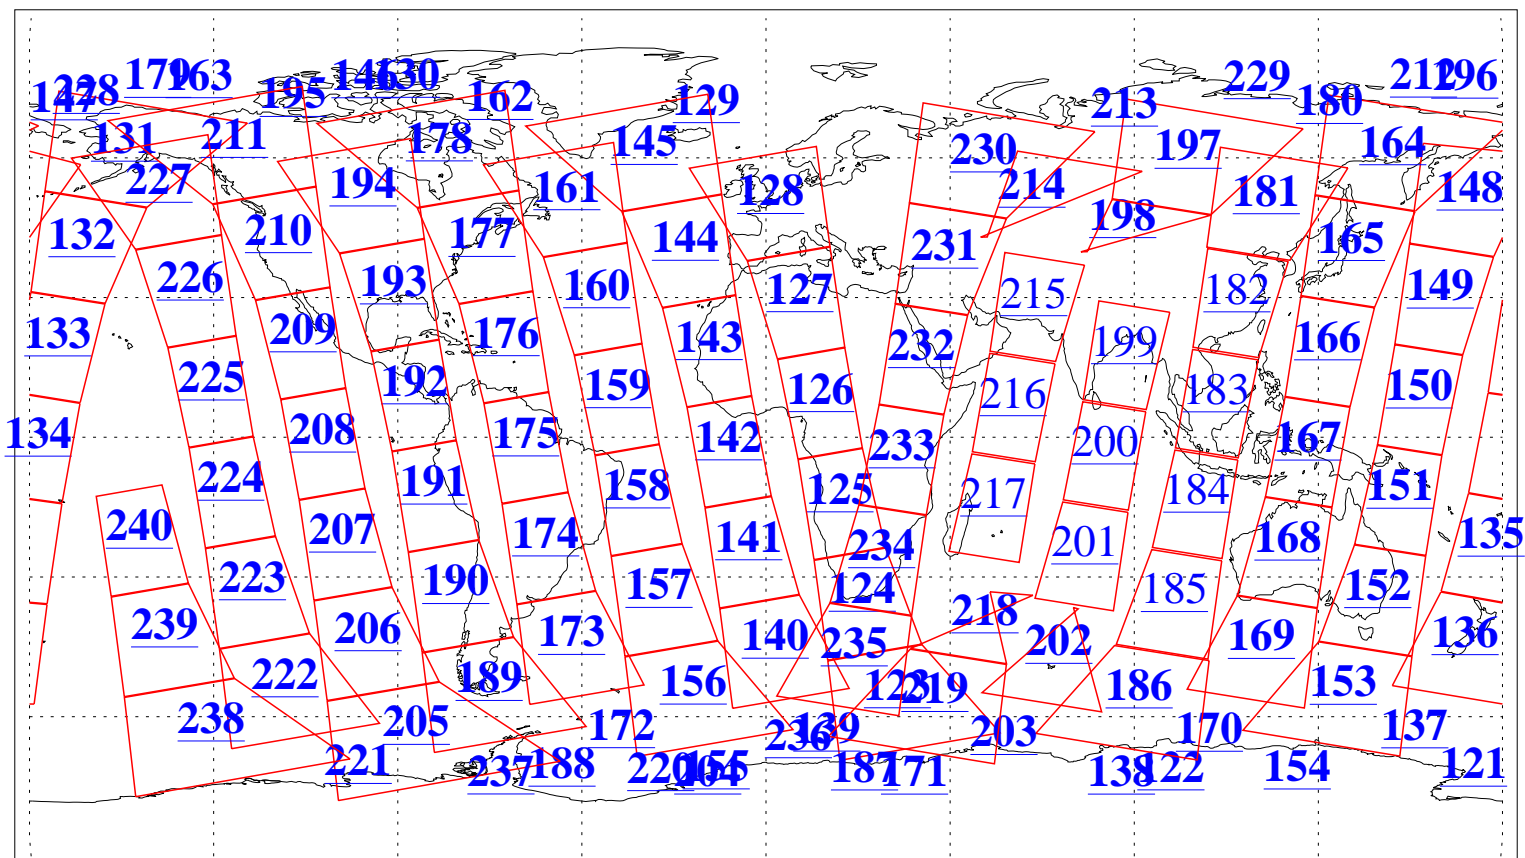

L1B Availability
AMSU Granules: 240
HSB Granules: 0
AIRS Granules: 230

14 Feb 2015
DoY 45
Aqua Day 4669
Granules: 1 to 120

Granules: 121 to 240

Legend: AMSU Available, HSB Available, AIRS Available

L1B Availability
AMSU Granules: 240
HSB Granules: 0
AIRS Granules: 230

14 Feb 2015
DoY 45
Aqua Day 4669

Ascending Granules

Descending Granules

Legend: AMSU Available, HSB Available, AIRS Available

L1B Availability
 AMSU Granules: 240
 HSB Granules: 0
 AIRS Granules: 230

14 Feb 2015
 DoY 45
 Aqua Day 4669

Northern Hemisphere Granules

Southern Hemisphere Granules

Legend: AMSU Available, HSB Available, AIRS Available