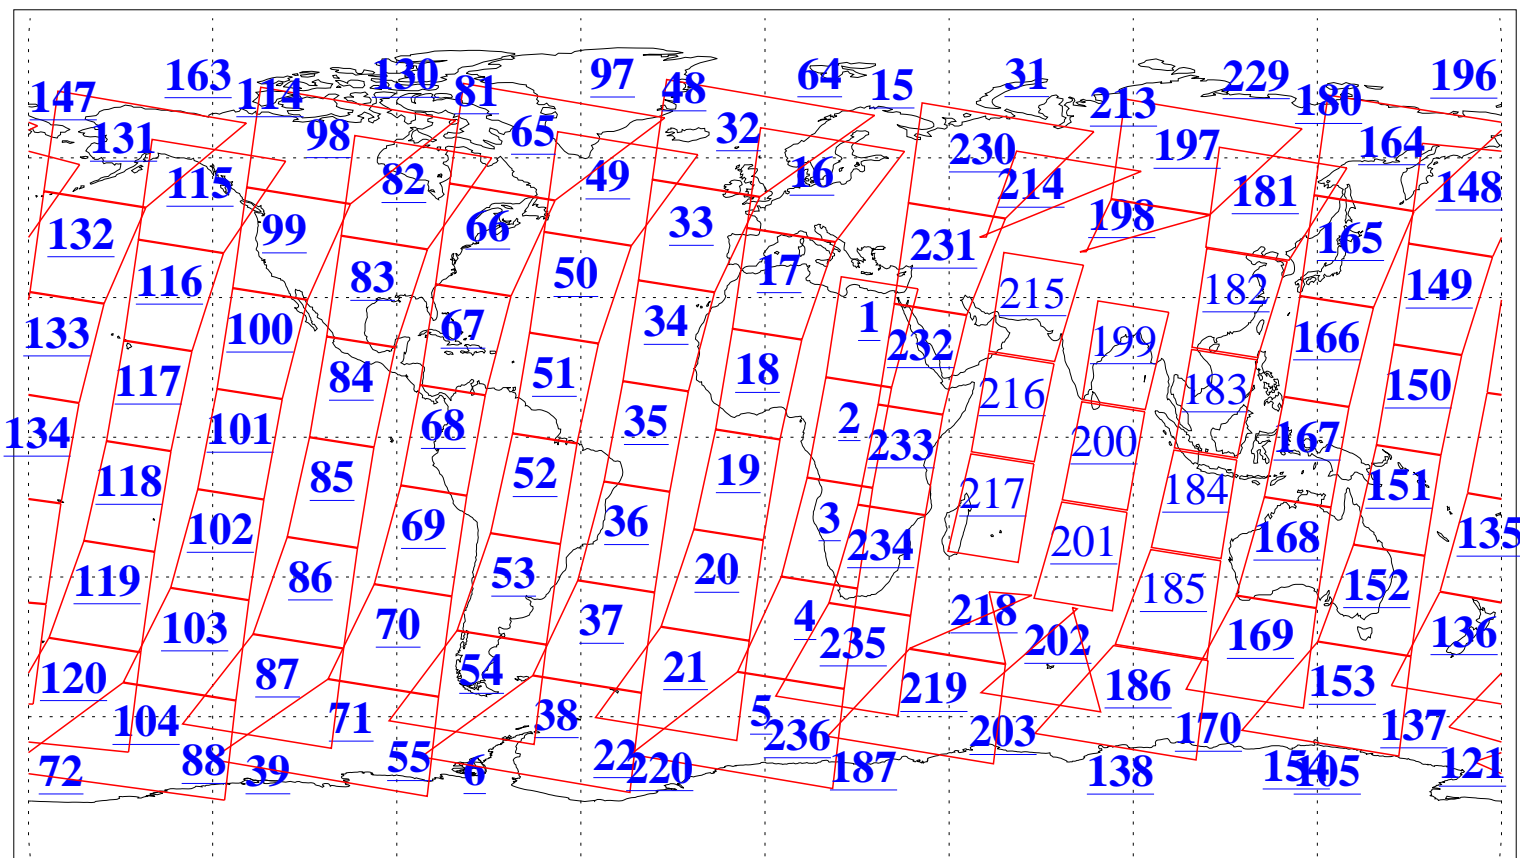

L1B Availability
AMSU Granules: 240
HSB Granules: 0
AIRS Granules: 230

14 Feb 2015
DoY 45
Aqua Day 4669
Granules: 1 to 120

Granules: 121 to 240

Legend: AMSU Available, HSB Available, AIRS Available

L1B Availability
AMSU Granules: 240
HSB Granules: 0
AIRS Granules: 230

14 Feb 2015
DoY 45
Aqua Day 4669

Ascending Granules

Descending Granules

Legend: AMSU Available, HSB Available, AIRS Available

L1B Availability
 AMSU Granules: 240
 HSB Granules: 0
 AIRS Granules: 230

14 Feb 2015
 DoY 45
 Aqua Day 4669

Northern Hemisphere Granules

Southern Hemisphere Granules

Legend: AMSU Available, HSB Available, AIRS Available