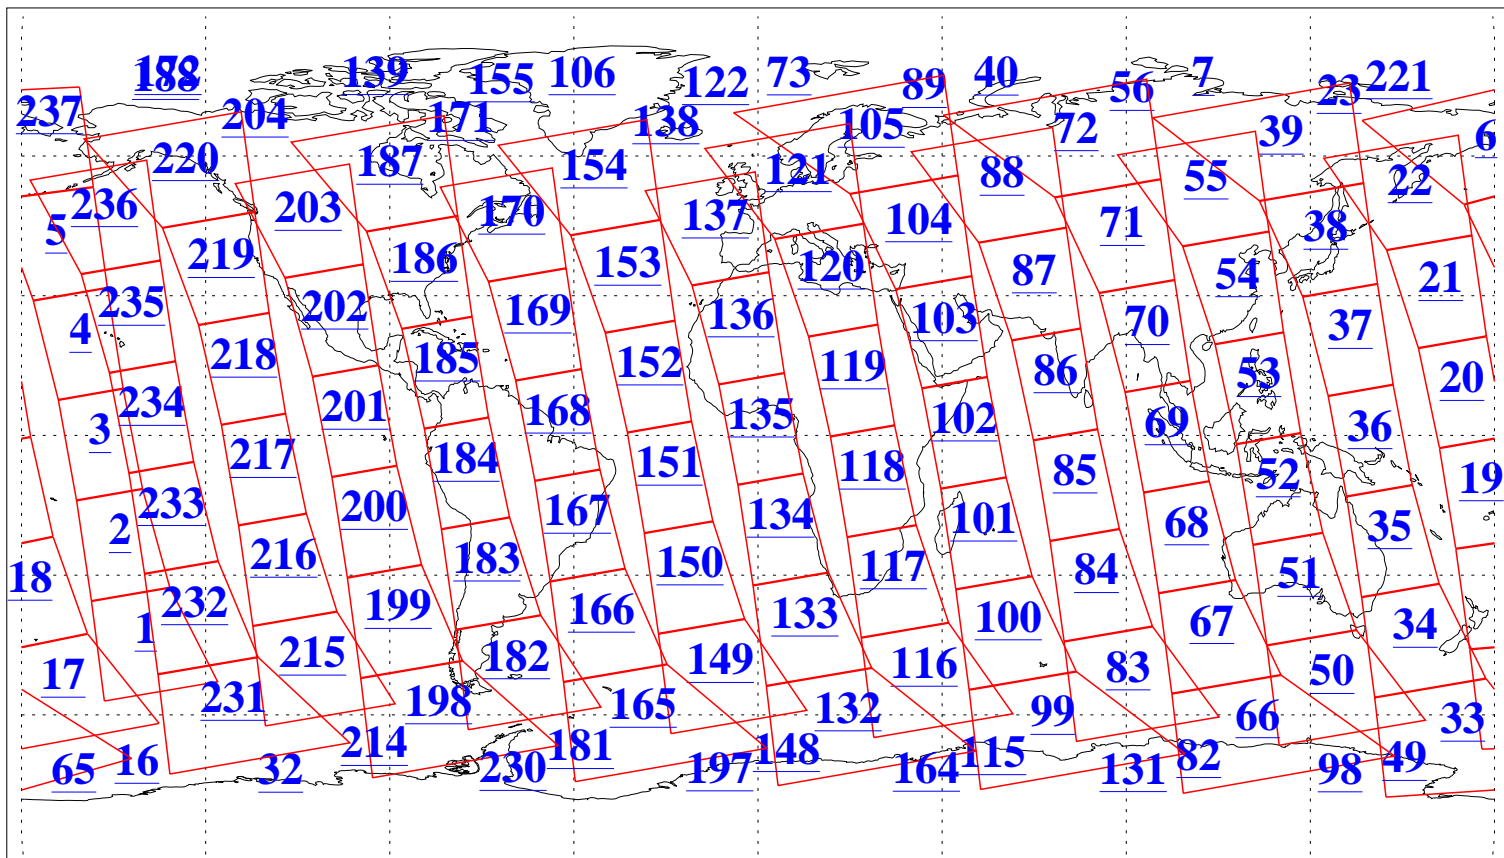

L1B Availability
AMSU Granules: 240
HSB Granules: 0
AIRS Granules: 240

13 Feb 2015
DoY 44
Aqua Day 4668
Granules: 1 to 120

Granules: 121 to 240

Legend: AMSU Available, HSB Available, AIRS Available

L1B Availability
AMSU Granules: 240
HSB Granules: 0
AIRS Granules: 240

13 Feb 2015
DoY 44
Aqua Day 4668
Ascending Granules

Descending Granules

Legend: AMSU Available, HSB Available, AIRS Available

L1B Availability
AMSU Granules: 240
HSB Granules: 0
AIRS Granules: 240

13 Feb 2015
DoY 44
Aqua Day 4668

Northern Hemisphere Granules

Southern Hemisphere Granules

Legend: AMSU Available, HSB Available, AIRS Available