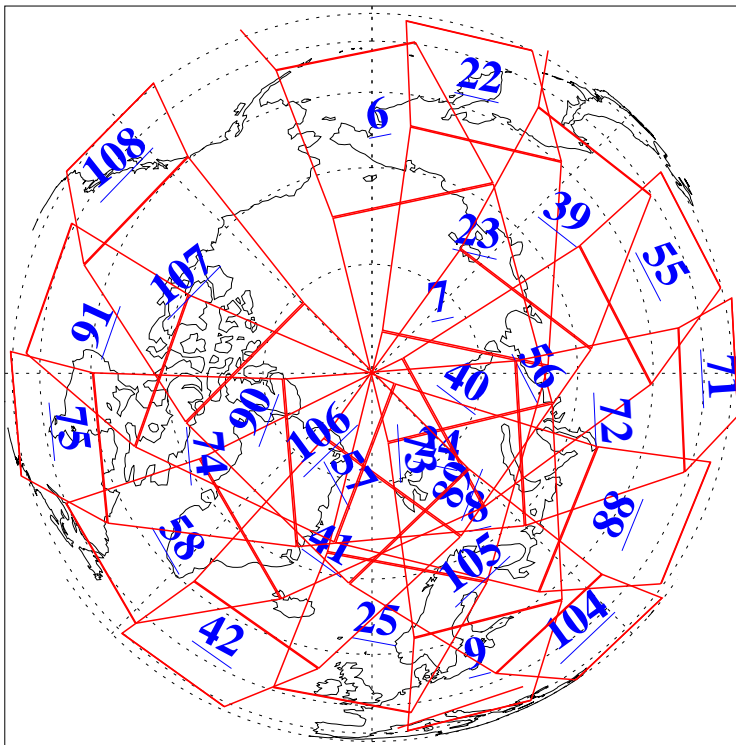

L1B Availability
AMSU Granules: 240
HSB Granules: 0
AIRS Granules: 240

13 Feb 2015
DoY 44
Aqua Day 4668
Granules: 1 to 120

Granules: 121 to 240

Legend: AMSU Available, HSB Available, AIRS Available

L1B Availability
AMSU Granules: 240
HSB Granules: 0
AIRS Granules: 240

13 Feb 2015
DoY 44
Aqua Day 4668
Ascending Granules

Descending Granules

Legend: AMSU Available, HSB Available, AIRS Available

L1B Availability
AMSU Granules: 240
HSB Granules: 0
AIRS Granules: 240

13 Feb 2015
DoY 44
Aqua Day 4668

Northern Hemisphere Granules

Southern Hemisphere Granules

Legend: AMSU Available, HSB Available, AIRS Available