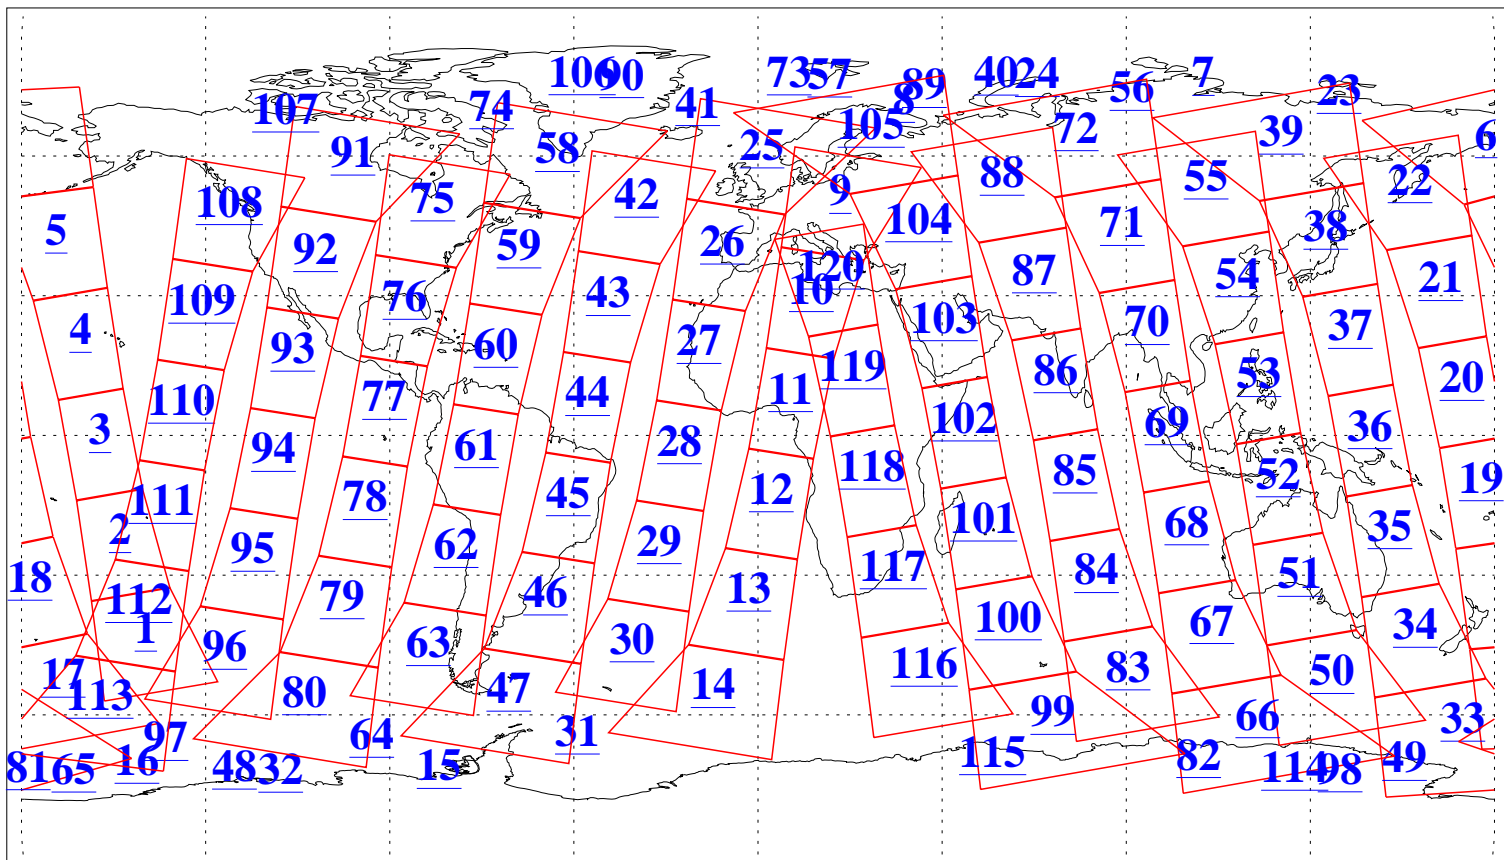

L1B Availability
AMSU Granules: 240
HSB Granules: 0
AIRS Granules: 240

13 Feb 2015
DoY 44
Aqua Day 4668
Granules: 1 to 120

Granules: 121 to 240

Legend: AMSU Available, HSB Available, AIRS Available

L1B Availability
AMSU Granules: 240
HSB Granules: 0
AIRS Granules: 240

13 Feb 2015
DoY 44
Aqua Day 4668
Ascending Granules

Descending Granules

Legend: AMSU Available, HSB Available, AIRS Available

L1B Availability
AMSU Granules: 240
HSB Granules: 0
AIRS Granules: 240

13 Feb 2015
DoY 44
Aqua Day 4668

Northern Hemisphere Granules

Southern Hemisphere Granules

Legend: AMSU Available, HSB Available, AIRS Available