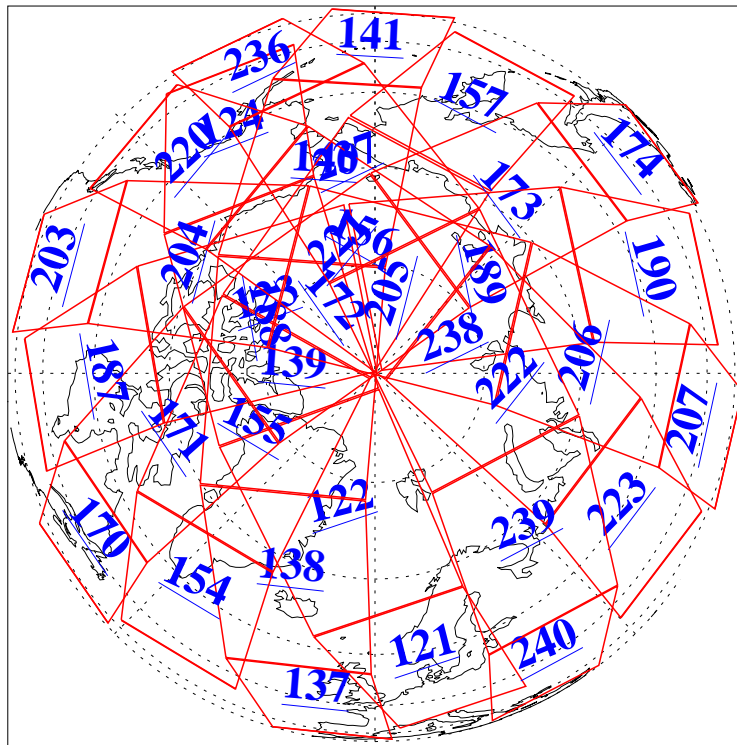

13 Feb 2015
DoY 44
Aqua Day 4668
Ascending Granules

Descending Granules

Legend: AMSU Available, HSB Available, AIRS Available

L1B Availability
AMSU Granules: 240
HSB Granules: 0
AIRS Granules: 240

13 Feb 2015
DoY 44
Aqua Day 4668

Northern Hemisphere Granules

Southern Hemisphere Granules

Legend: AMSU Available, HSB Available, AIRS Available