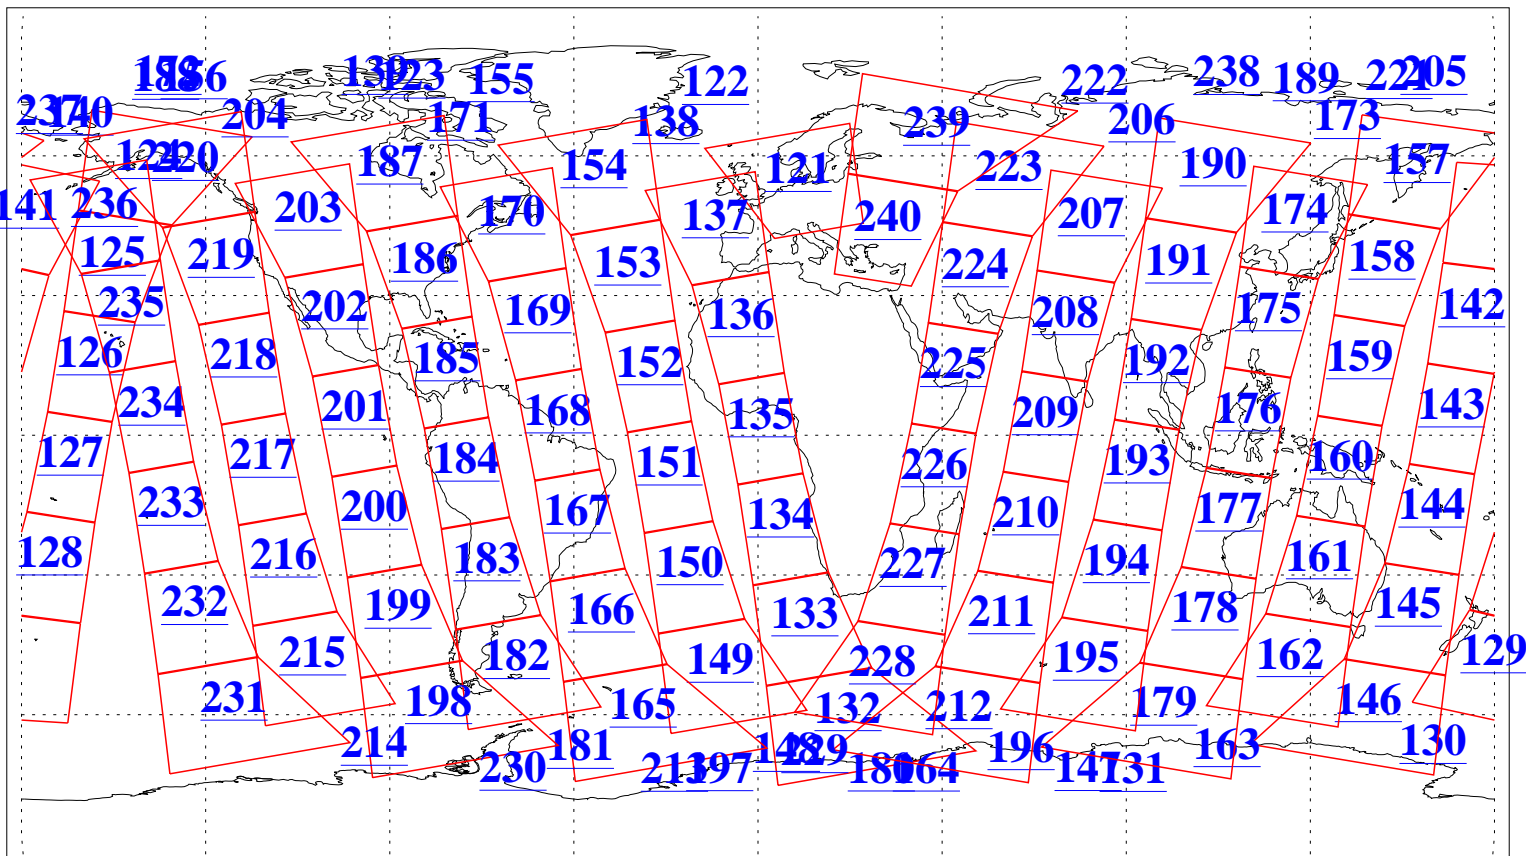

L1B Availability
AMSU Granules: 240
HSB Granules: 0
AIRS Granules: 240

13 Feb 2015
DoY 44
Aqua Day 4668
Granules: 1 to 120

Granules: 121 to 240

Legend: AMSU Available, HSB Available, AIRS Available

L1B Availability
AMSU Granules: 240
HSB Granules: 0
AIRS Granules: 240

13 Feb 2015
DoY 44
Aqua Day 4668
Ascending Granules

Descending Granules

Legend: AMSU Available, HSB Available, AIRS Available

L1B Availability
AMSU Granules: 240
HSB Granules: 0
AIRS Granules: 240

13 Feb 2015
DoY 44
Aqua Day 4668

Northern Hemisphere Granules

Southern Hemisphere Granules

Legend: AMSU Available, HSB Available, AIRS Available