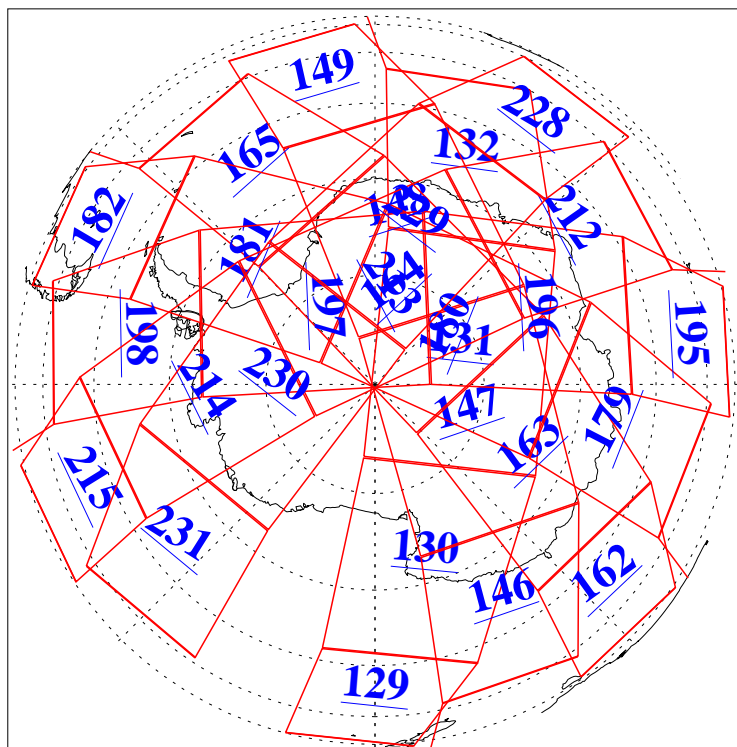

L1B Availability
AMSU Granules: 240
HSB Granules: 0
AIRS Granules: 240

13 Feb 2015
DoY 44
Aqua Day 4668
Granules: 1 to 120

Granules: 121 to 240

Legend: AMSU Available, HSB Available, AIRS Available

L1B Availability
AMSU Granules: 240
HSB Granules: 0
AIRS Granules: 240

13 Feb 2015
DoY 44
Aqua Day 4668
Ascending Granules

Descending Granules

Legend: AMSU Available, HSB Available, AIRS Available

L1B Availability
AMSU Granules: 240
HSB Granules: 0
AIRS Granules: 240

13 Feb 2015
DoY 44
Aqua Day 4668

Northern Hemisphere Granules

Southern Hemisphere Granules

Legend: AMSU Available, HSB Available, AIRS Available