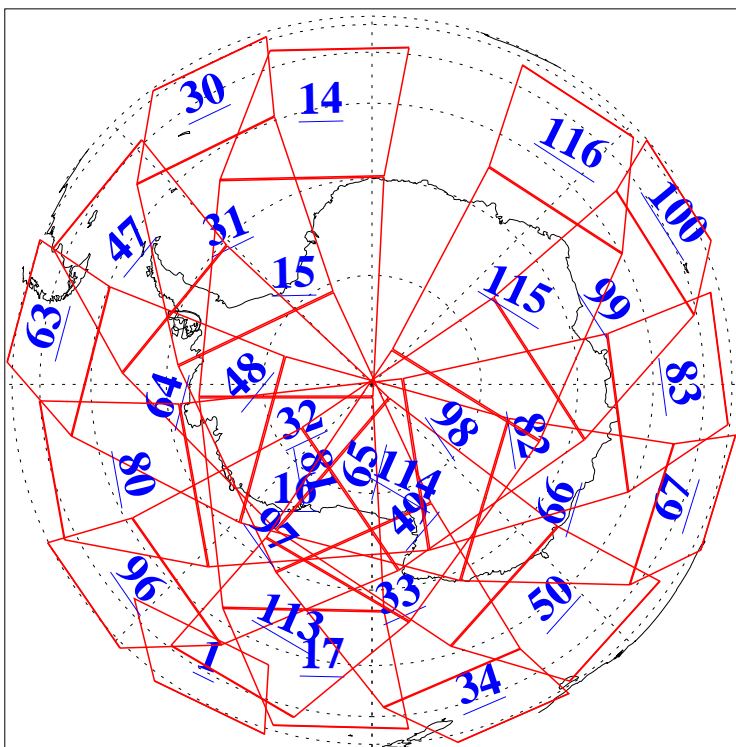

L1B Availability
AMSU Granules: 240
HSB Granules: 0
AIRS Granules: 240

13 Feb 2015
DoY 44
Aqua Day 4668
Granules: 1 to 120

Granules: 121 to 240

Legend: AMSU Available, HSB Available, AIRS Available

L1B Availability
AMSU Granules: 240
HSB Granules: 0
AIRS Granules: 240

13 Feb 2015
DoY 44
Aqua Day 4668
Ascending Granules

Descending Granules

Legend: AMSU Available, HSB Available, AIRS Available

L1B Availability
AMSU Granules: 240
HSB Granules: 0
AIRS Granules: 240

13 Feb 2015
DoY 44
Aqua Day 4668

Northern Hemisphere Granules

Southern Hemisphere Granules

Legend: AMSU Available, HSB Available, AIRS Available