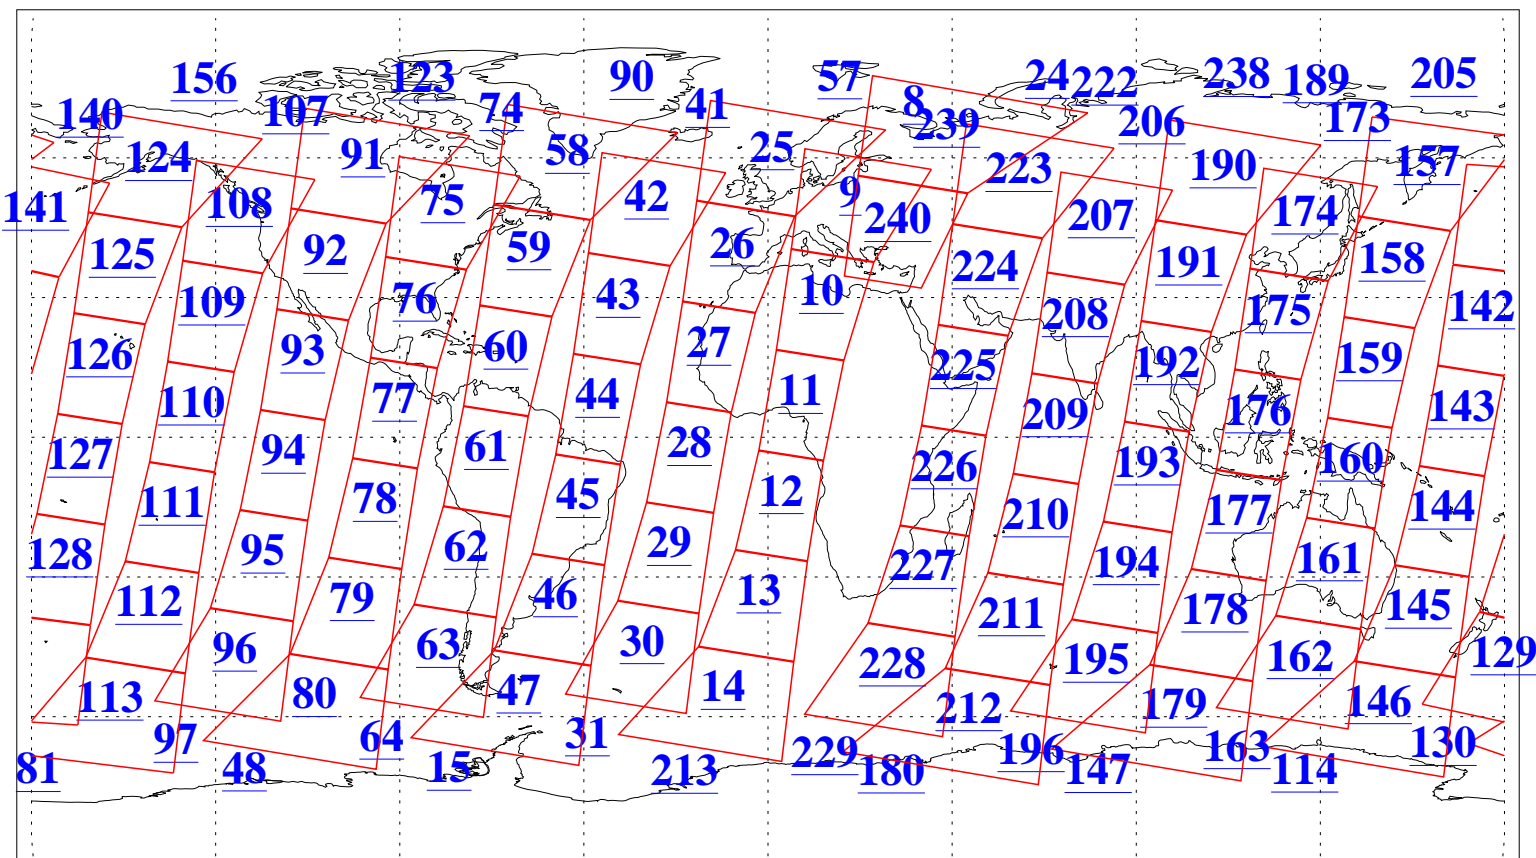

Legend: AMSU Available, HSB Available, AIRS Available