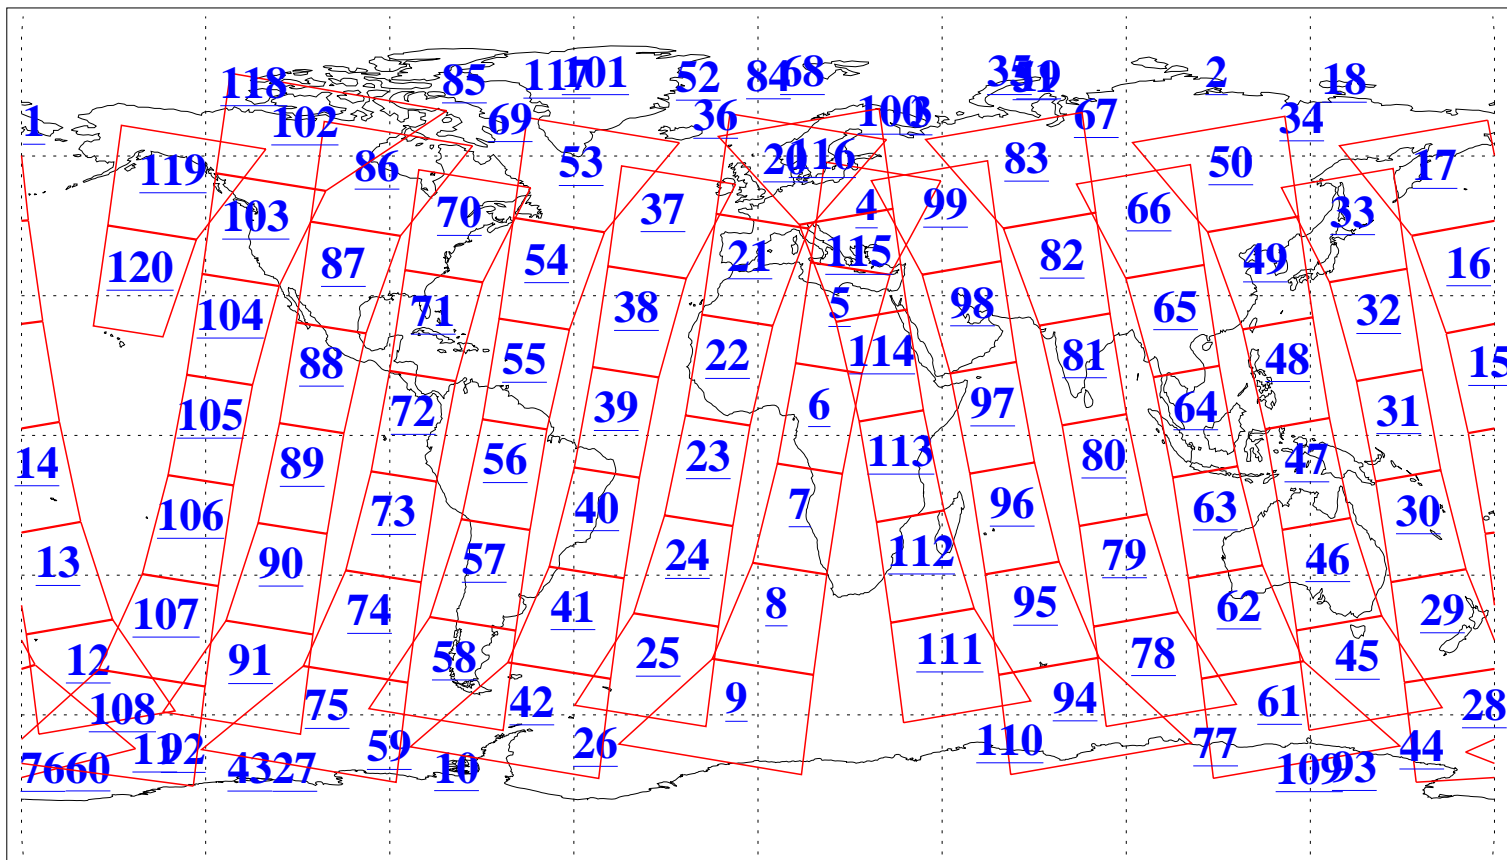

L1B Availability
AMSU Granules: 240
HSB Granules: 0
AIRS Granules: 240

10 Feb 2015
DoY 41
Aqua Day 4665
Granules: 1 to 120

Granules: 121 to 240

Legend: AMSU Available, HSB Available, AIRS Available

L1B Availability
AMSU Granules: 240
HSB Granules: 0
AIRS Granules: 240

10 Feb 2015
DoY 41
Aqua Day 4665
Ascending Granules

Descending Granules

Legend: AMSU Available, HSB Available, AIRS Available

L1B Availability
 AMSU Granules: 240
 HSB Granules: 0
 AIRS Granules: 240

10 Feb 2015
 DoY 41
 Aqua Day 4665

Northern Hemisphere Granules

Southern Hemisphere Granules

Legend: AMSU Available, HSB Available, AIRS Available