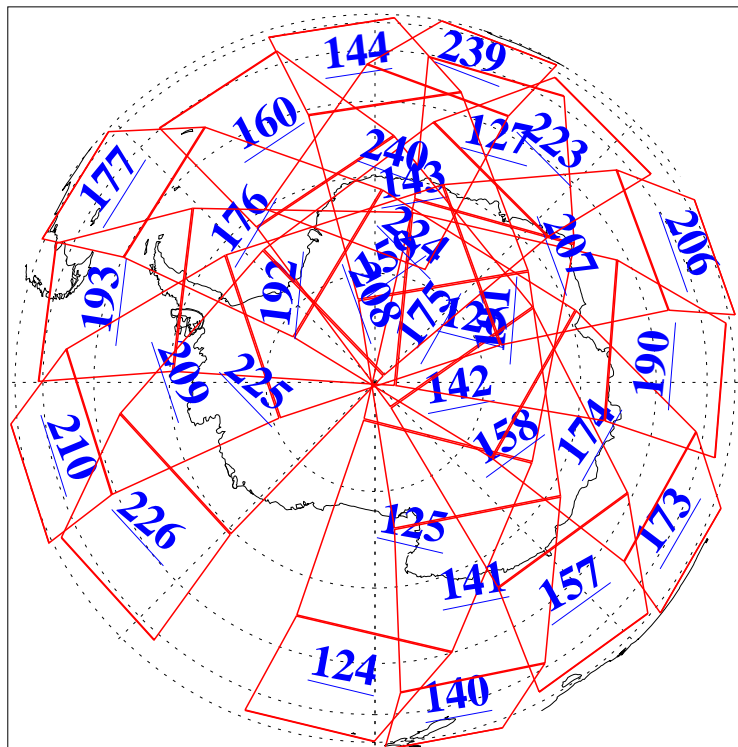

L1B Availability
AMSU Granules: 240
HSB Granules: 0
AIRS Granules: 240

10 Feb 2015
DoY 41
Aqua Day 4665
Granules: 1 to 120

Granules: 121 to 240

Legend: AMSU Available, HSB Available, AIRS Available

L1B Availability
AMSU Granules: 240
HSB Granules: 0
AIRS Granules: 240

10 Feb 2015
DoY 41
Aqua Day 4665
Ascending Granules

Descending Granules

Legend: AMSU Available, HSB Available, AIRS Available

L1B Availability
 AMSU Granules: 240
 HSB Granules: 0
 AIRS Granules: 240

10 Feb 2015
 DoY 41
 Aqua Day 4665

Northern Hemisphere Granules

Southern Hemisphere Granules

Legend: AMSU Available, HSB Available, AIRS Available