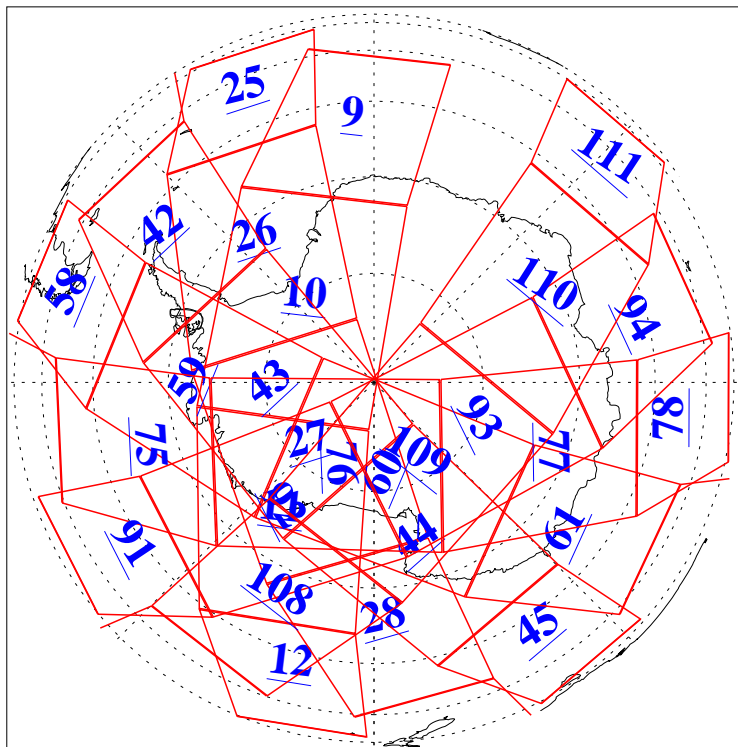

L1B Availability
AMSU Granules: 240
HSB Granules: 0
AIRS Granules: 240

10 Feb 2015
DoY 41
Aqua Day 4665
Granules: 1 to 120

Granules: 121 to 240

Legend: AMSU Available, HSB Available, AIRS Available

L1B Availability
AMSU Granules: 240
HSB Granules: 0
AIRS Granules: 240

10 Feb 2015
DoY 41
Aqua Day 4665
Ascending Granules

Descending Granules

Legend: AMSU Available, HSB Available, AIRS Available

L1B Availability
 AMSU Granules: 240
 HSB Granules: 0
 AIRS Granules: 240

10 Feb 2015
 DoY 41
 Aqua Day 4665

Northern Hemisphere Granules

Southern Hemisphere Granules

Legend: AMSU Available, HSB Available, AIRS Available