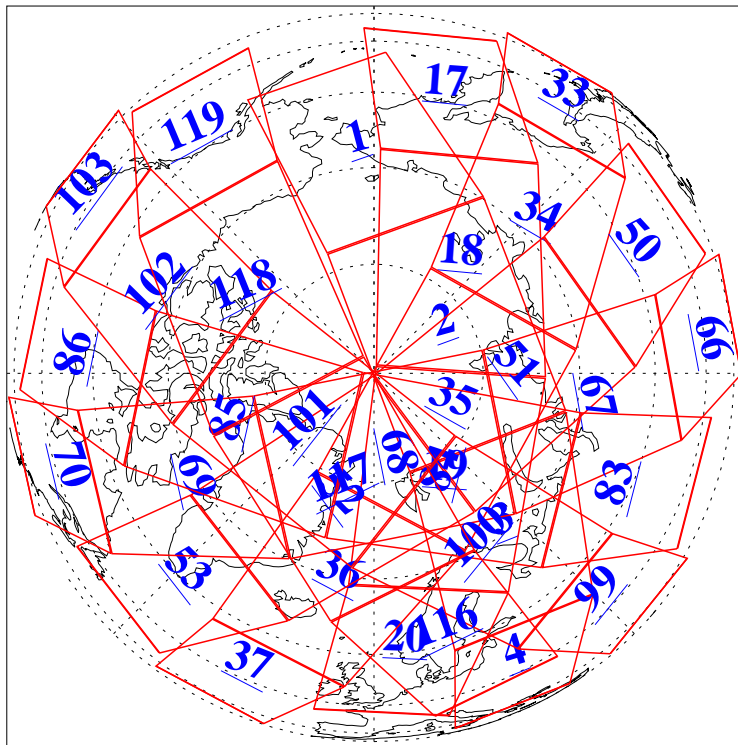

L1B Availability
AMSU Granules: 240
HSB Granules: 0
AIRS Granules: 240

10 Feb 2015
DoY 41
Aqua Day 4665
Granules: 1 to 120

Granules: 121 to 240

Legend: AMSU Available, HSB Available, AIRS Available

L1B Availability
AMSU Granules: 240
HSB Granules: 0
AIRS Granules: 240

10 Feb 2015
DoY 41
Aqua Day 4665
Ascending Granules

Descending Granules

Legend: AMSU Available, HSB Available, AIRS Available

L1B Availability
 AMSU Granules: 240
 HSB Granules: 0
 AIRS Granules: 240

10 Feb 2015
 DoY 41
 Aqua Day 4665

Northern Hemisphere Granules

Southern Hemisphere Granules

Legend: AMSU Available, HSB Available, AIRS Available