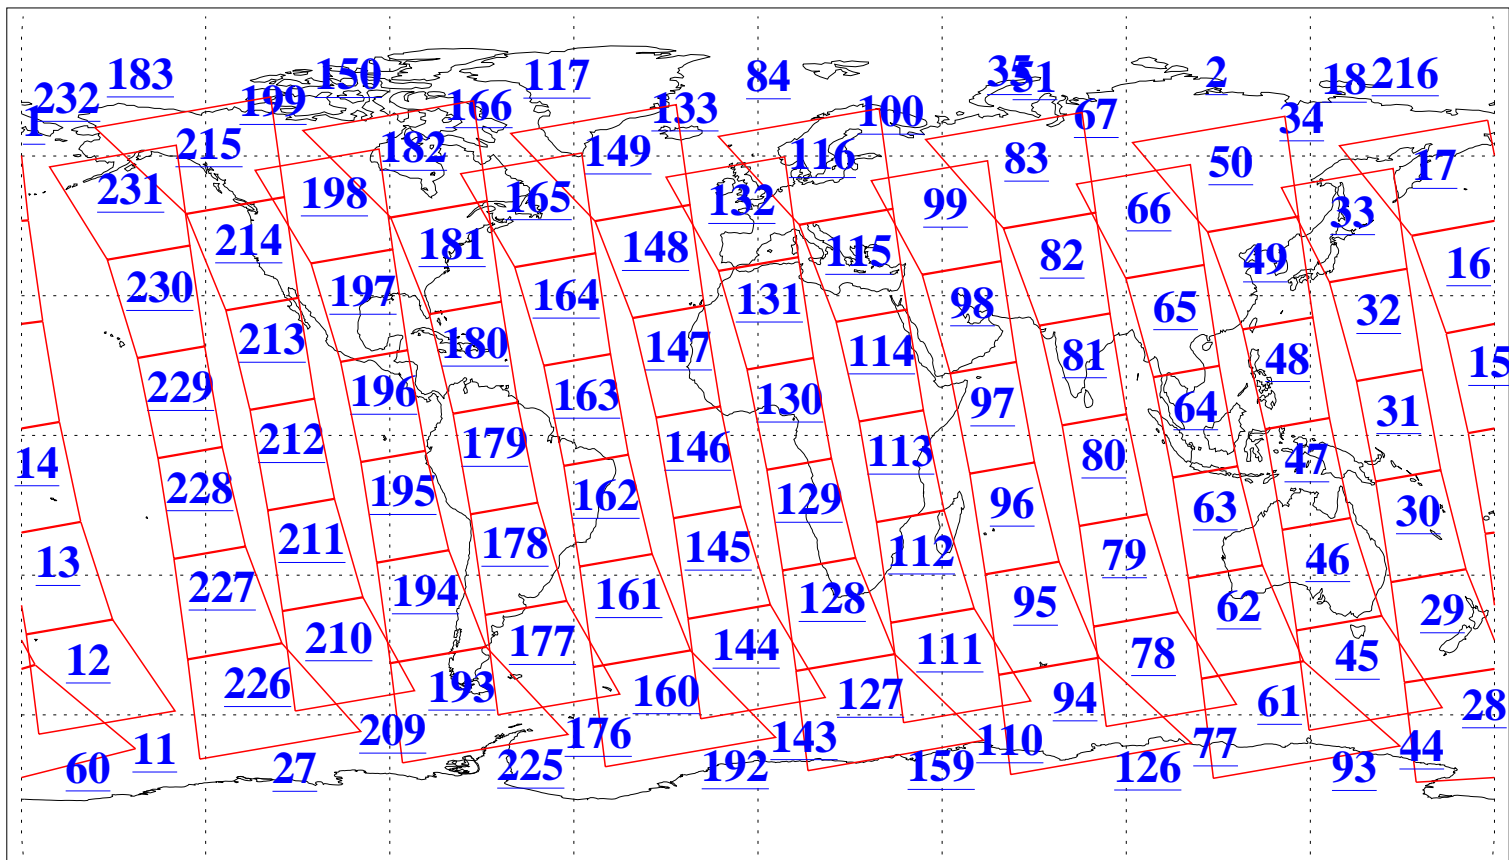

L1B Availability
AMSU Granules: 240
HSB Granules: 0
AIRS Granules: 240

10 Feb 2015
DoY 41
Aqua Day 4665
Granules: 1 to 120

Granules: 121 to 240

Legend: AMSU Available, HSB Available, AIRS Available

L1B Availability
AMSU Granules: 240
HSB Granules: 0
AIRS Granules: 240

10 Feb 2015
DoY 41
Aqua Day 4665
Ascending Granules

Descending Granules

Legend: AMSU Available, HSB Available, AIRS Available

L1B Availability
 AMSU Granules: 240
 HSB Granules: 0
 AIRS Granules: 240

10 Feb 2015
 DoY 41
 Aqua Day 4665

Northern Hemisphere Granules

Southern Hemisphere Granules

Legend: AMSU Available, HSB Available, AIRS Available