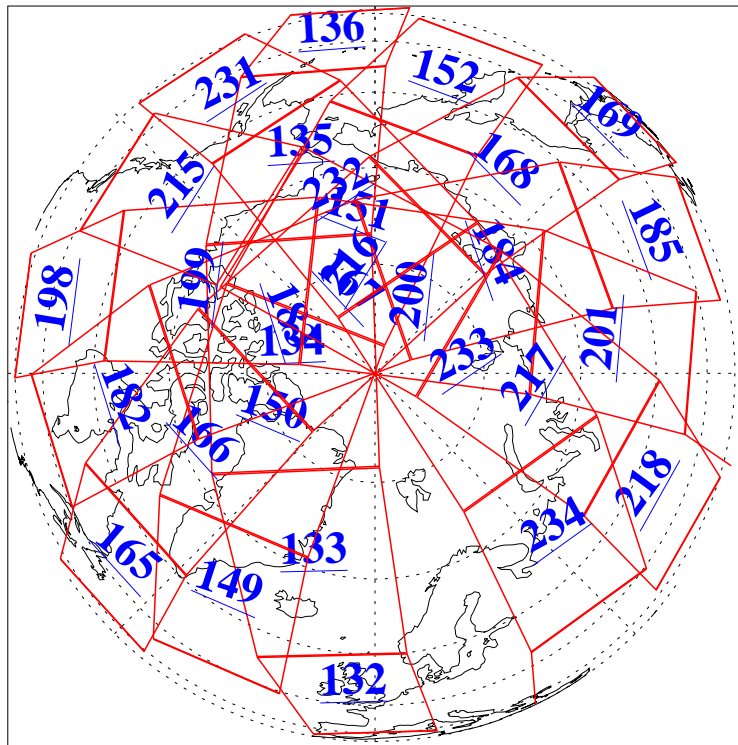

10 Feb 2015
DoY 41
Aqua Day 4665
Ascending Granules

Descending Granules

Legend: AMSU Available, HSB Available, AIRS Available

L1B Availability
 AMSU Granules: 240
 HSB Granules: 0
 AIRS Granules: 240

10 Feb 2015
 DoY 41
 Aqua Day 4665

Northern Hemisphere Granules

Southern Hemisphere Granules

Legend: AMSU Available, HSB Available, AIRS Available