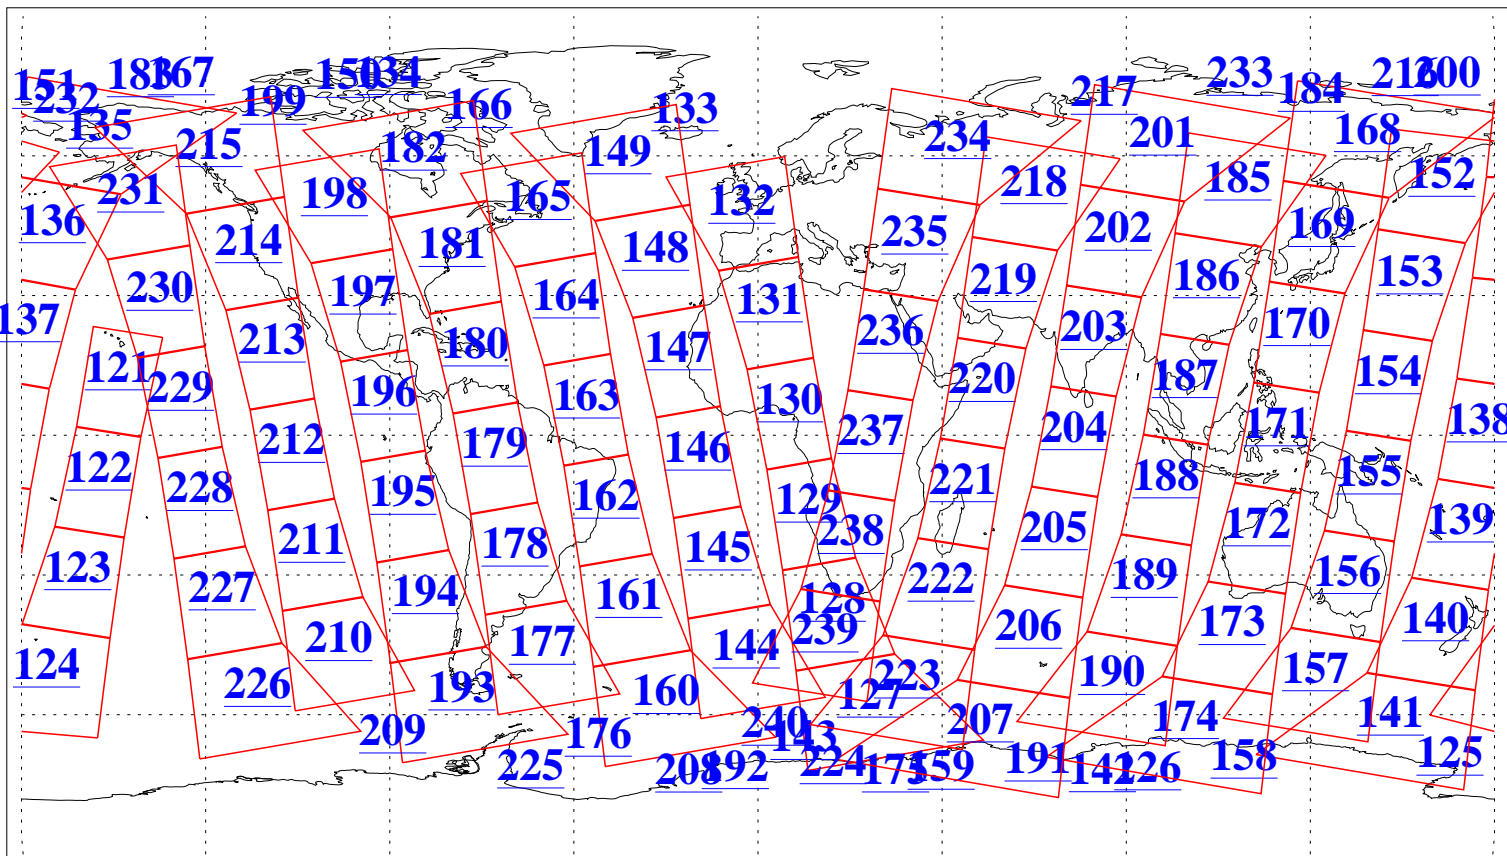

L1B Availability
AMSU Granules: 240
HSB Granules: 0
AIRS Granules: 240

10 Feb 2015
DoY 41
Aqua Day 4665
Granules: 1 to 120

Granules: 121 to 240

Legend: AMSU Available, HSB Available, AIRS Available

L1B Availability
AMSU Granules: 240
HSB Granules: 0
AIRS Granules: 240

10 Feb 2015
DoY 41
Aqua Day 4665
Ascending Granules

Descending Granules

Legend: AMSU Available, HSB Available, AIRS Available

L1B Availability
 AMSU Granules: 240
 HSB Granules: 0
 AIRS Granules: 240

10 Feb 2015
 DoY 41
 Aqua Day 4665

Northern Hemisphere Granules

Southern Hemisphere Granules

Legend: AMSU Available, HSB Available, AIRS Available