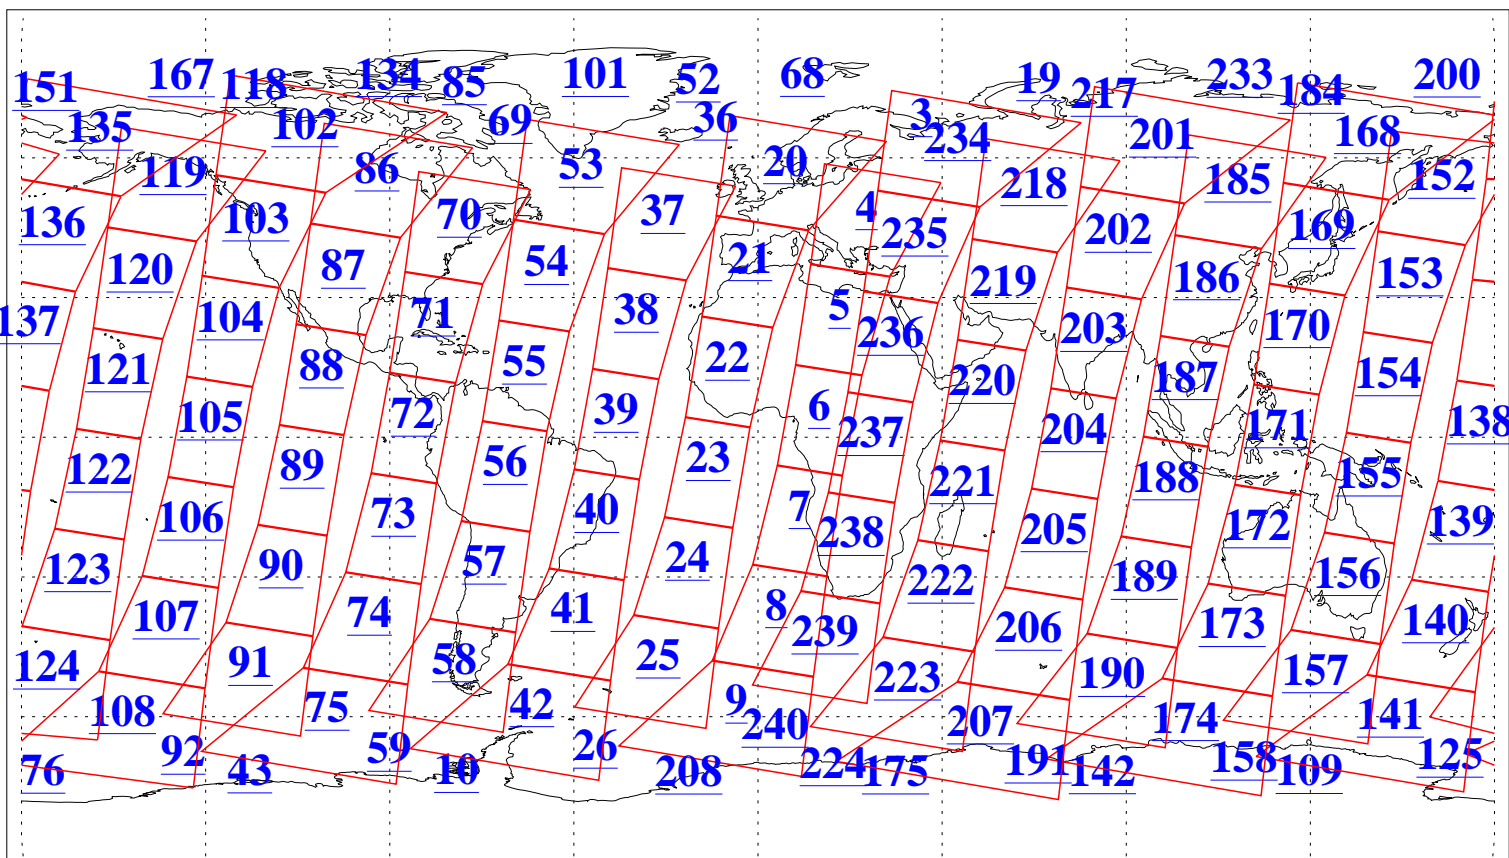

L1B Availability
AMSU Granules: 240
HSB Granules: 0
AIRS Granules: 240

10 Feb 2015
DoY 41
Aqua Day 4665
Granules: 1 to 120

Granules: 121 to 240

Legend: AMSU Available, HSB Available, AIRS Available

L1B Availability
AMSU Granules: 240
HSB Granules: 0
AIRS Granules: 240

10 Feb 2015
DoY 41
Aqua Day 4665
Ascending Granules

Descending Granules

Legend: AMSU Available, HSB Available, AIRS Available

L1B Availability
 AMSU Granules: 240
 HSB Granules: 0
 AIRS Granules: 240

10 Feb 2015
 DoY 41
 Aqua Day 4665

Northern Hemisphere Granules

Southern Hemisphere Granules

Legend: AMSU Available, HSB Available, AIRS Available