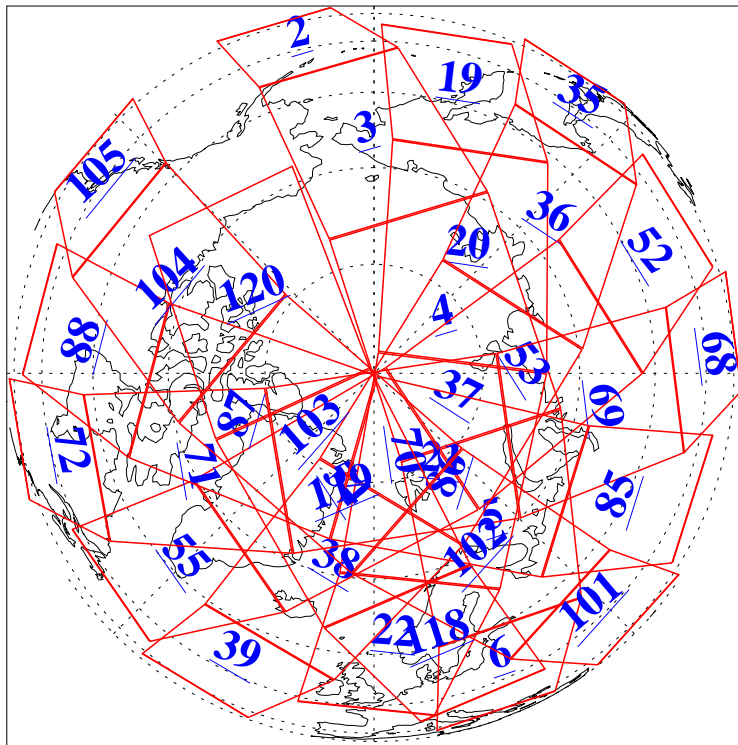

L1B Availability
AMSU Granules: 240
HSB Granules: 0
AIRS Granules: 240

8 Feb 2015
DoY 39
Aqua Day 4663
Granules: 1 to 120

Granules: 121 to 240

Legend: AMSU Available, HSB Available, AIRS Available

L1B Availability
AMSU Granules: 240
HSB Granules: 0
AIRS Granules: 240

8 Feb 2015
DoY 39
Aqua Day 4663
Ascending Granules

Descending Granules

Legend: AMSU Available, HSB Available, AIRS Available

L1B Availability
AMSU Granules: 240
HSB Granules: 0
AIRS Granules: 240

8 Feb 2015
DoY 39
Aqua Day 4663

Northern Hemisphere Granules

Southern Hemisphere Granules

Legend: AMSU Available, HSB Available, AIRS Available