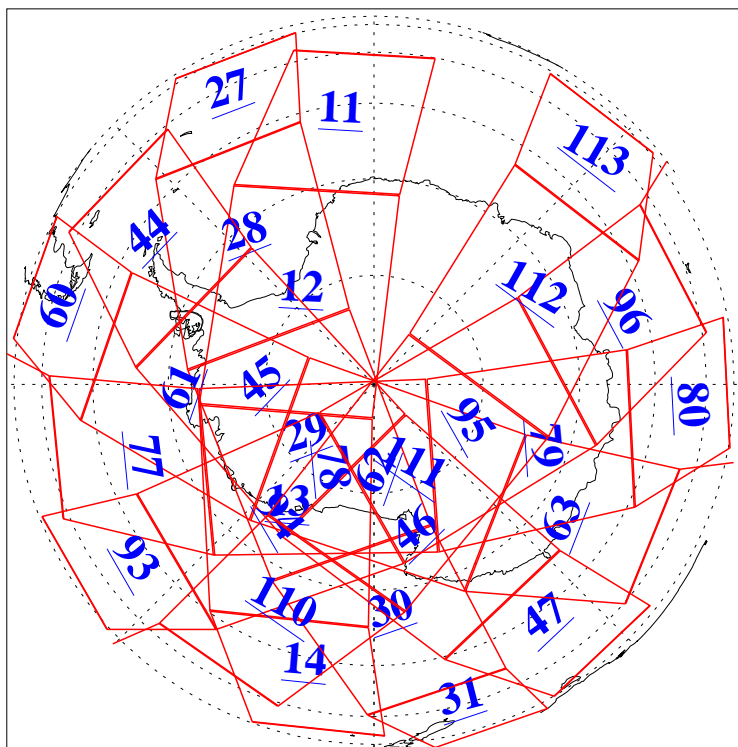

L1B Availability
AMSU Granules: 240
HSB Granules: 0
AIRS Granules: 240

8 Feb 2015
DoY 39
Aqua Day 4663
Granules: 1 to 120

Granules: 121 to 240

Legend: AMSU Available, HSB Available, AIRS Available

L1B Availability
AMSU Granules: 240
HSB Granules: 0
AIRS Granules: 240

8 Feb 2015
DoY 39
Aqua Day 4663
Ascending Granules

Descending Granules

Legend: AMSU Available, HSB Available, AIRS Available

L1B Availability
AMSU Granules: 240
HSB Granules: 0
AIRS Granules: 240

8 Feb 2015
DoY 39
Aqua Day 4663

Northern Hemisphere Granules

Southern Hemisphere Granules

Legend: AMSU Available, HSB Available, AIRS Available