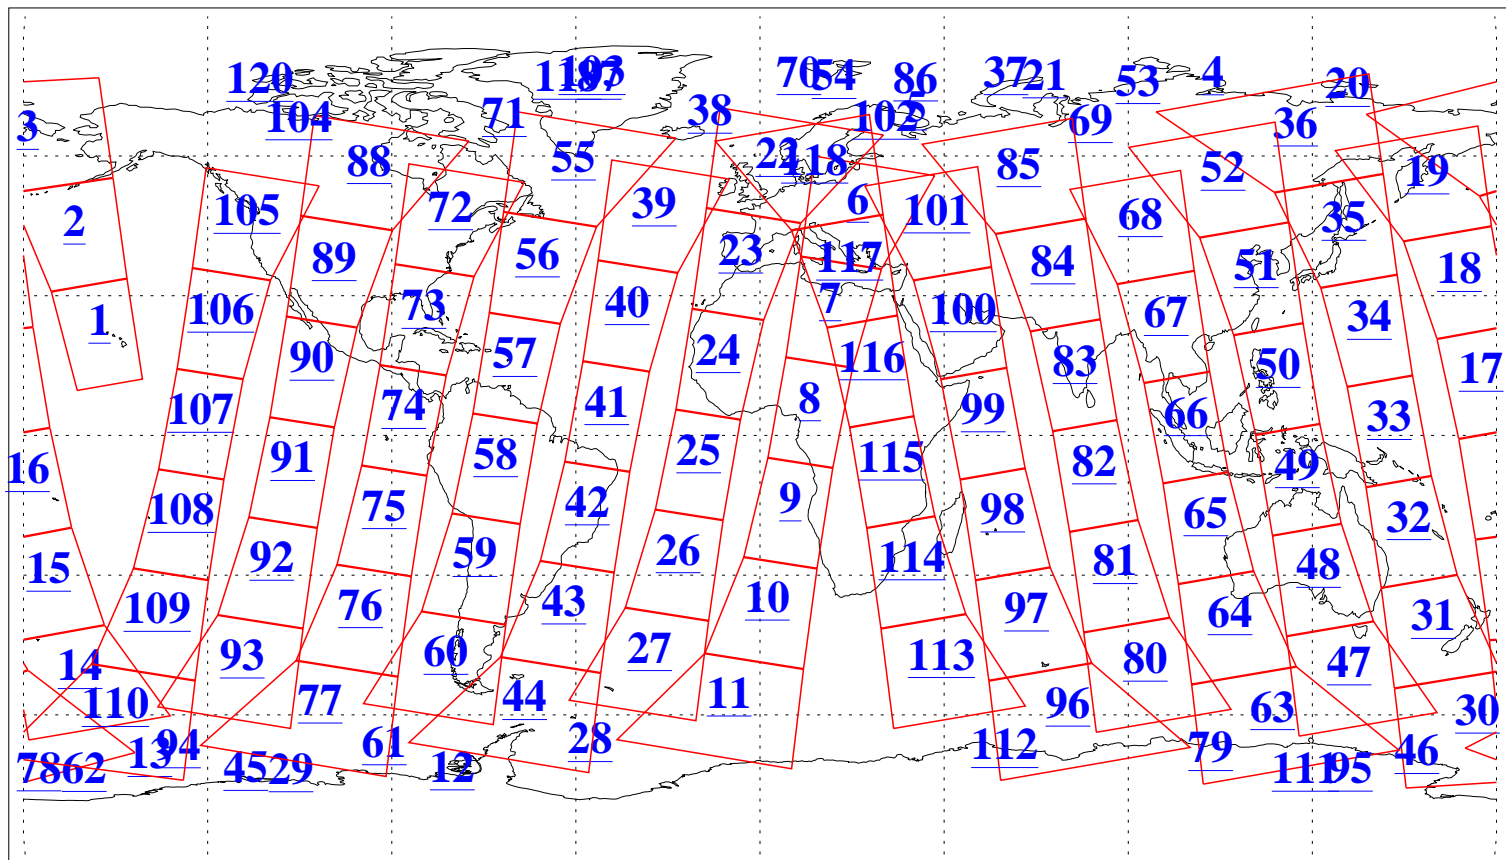

L1B Availability
AMSU Granules: 240
HSB Granules: 0
AIRS Granules: 240

8 Feb 2015
DoY 39
Aqua Day 4663
Granules: 1 to 120

Granules: 121 to 240

Legend: AMSU Available, HSB Available, AIRS Available

L1B Availability
AMSU Granules: 240
HSB Granules: 0
AIRS Granules: 240

8 Feb 2015
DoY 39
Aqua Day 4663
Ascending Granules

Descending Granules

Legend: AMSU Available, HSB Available, AIRS Available

L1B Availability
AMSU Granules: 240
HSB Granules: 0
AIRS Granules: 240

8 Feb 2015
DoY 39
Aqua Day 4663

Northern Hemisphere Granules

Southern Hemisphere Granules

Legend: AMSU Available, HSB Available, AIRS Available