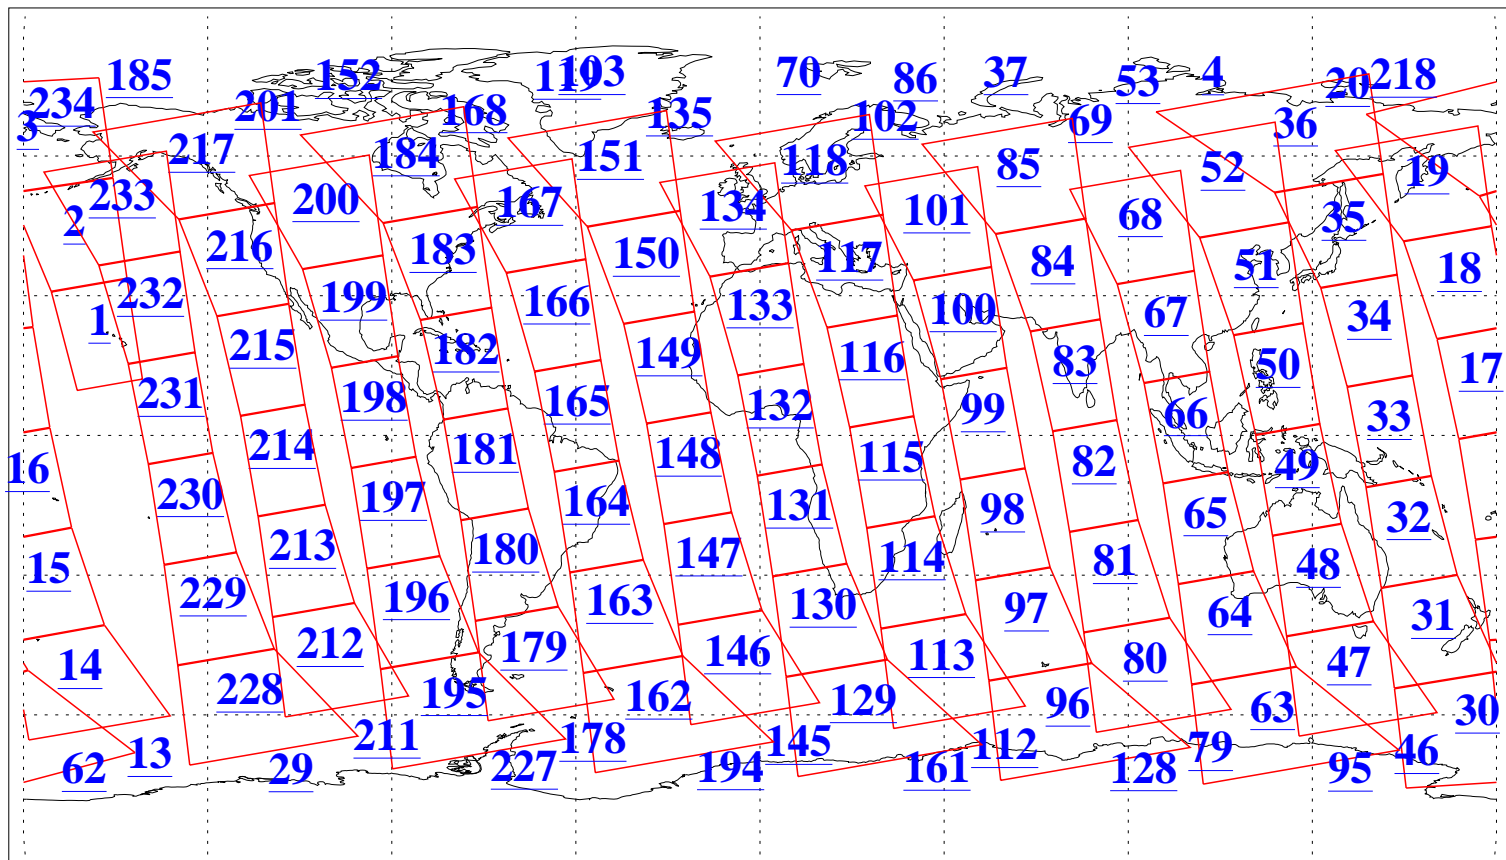

L1B Availability
AMSU Granules: 240
HSB Granules: 0
AIRS Granules: 240

8 Feb 2015
DoY 39
Aqua Day 4663
Granules: 1 to 120

Granules: 121 to 240

Legend: AMSU Available, HSB Available, AIRS Available

L1B Availability
AMSU Granules: 240
HSB Granules: 0
AIRS Granules: 240

8 Feb 2015
DoY 39
Aqua Day 4663
Ascending Granules

Descending Granules

Legend: AMSU Available, HSB Available, AIRS Available

L1B Availability
AMSU Granules: 240
HSB Granules: 0
AIRS Granules: 240

8 Feb 2015
DoY 39
Aqua Day 4663

Northern Hemisphere Granules

Southern Hemisphere Granules

Legend: AMSU Available, HSB Available, AIRS Available