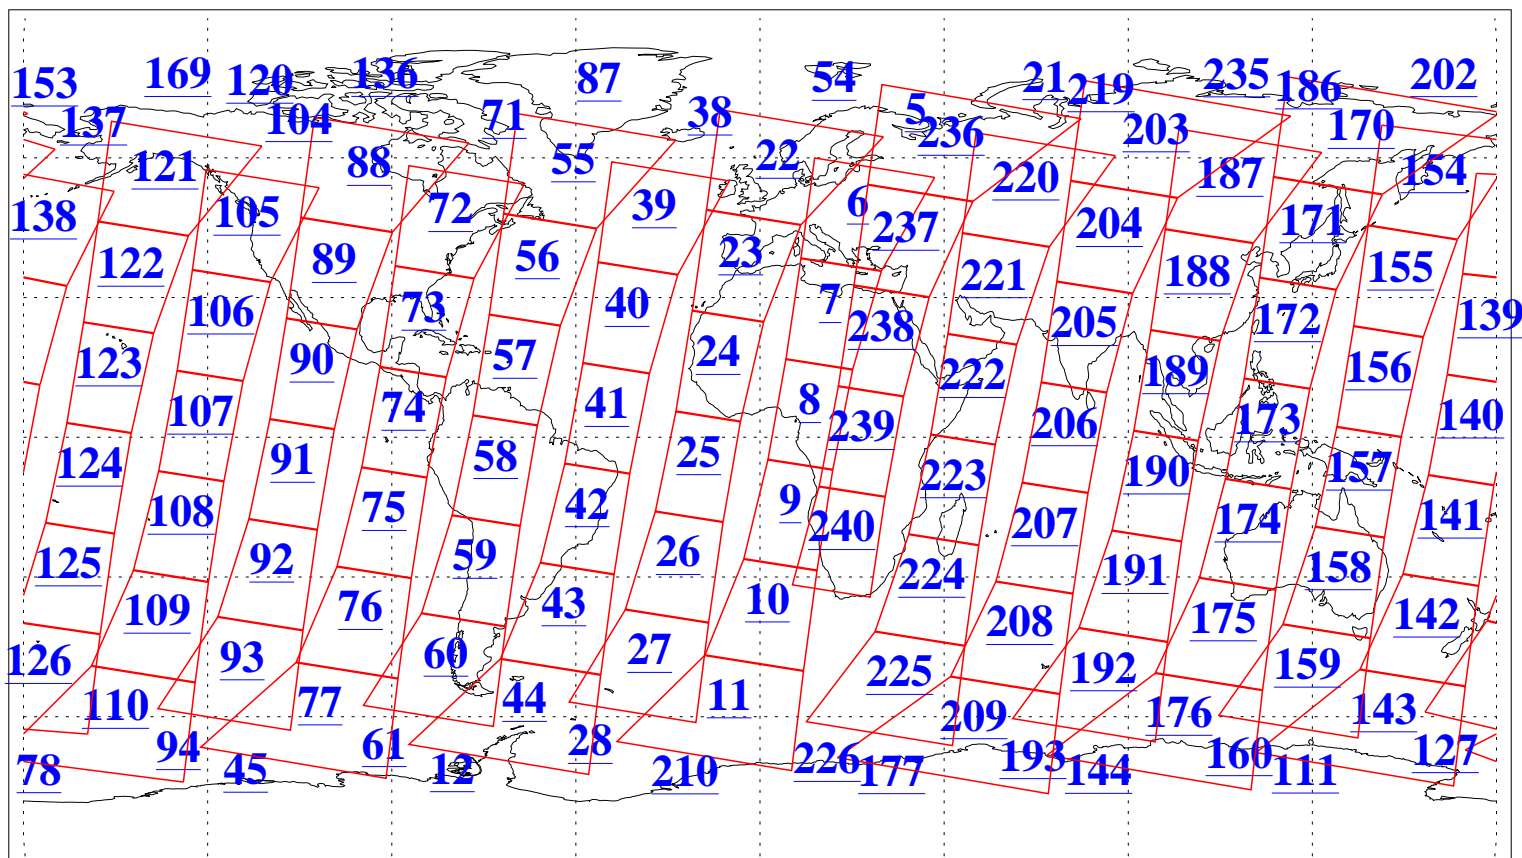

L1B Availability
AMSU Granules: 240
HSB Granules: 0
AIRS Granules: 240

8 Feb 2015
DoY 39
Aqua Day 4663
Granules: 1 to 120

Granules: 121 to 240

Legend: AMSU Available, HSB Available, AIRS Available

L1B Availability
AMSU Granules: 240
HSB Granules: 0
AIRS Granules: 240

8 Feb 2015
DoY 39
Aqua Day 4663
Ascending Granules

Descending Granules

Legend: AMSU Available, HSB Available, AIRS Available

L1B Availability
AMSU Granules: 240
HSB Granules: 0
AIRS Granules: 240

8 Feb 2015
DoY 39
Aqua Day 4663

Northern Hemisphere Granules

Southern Hemisphere Granules

Legend: AMSU Available, HSB Available, AIRS Available