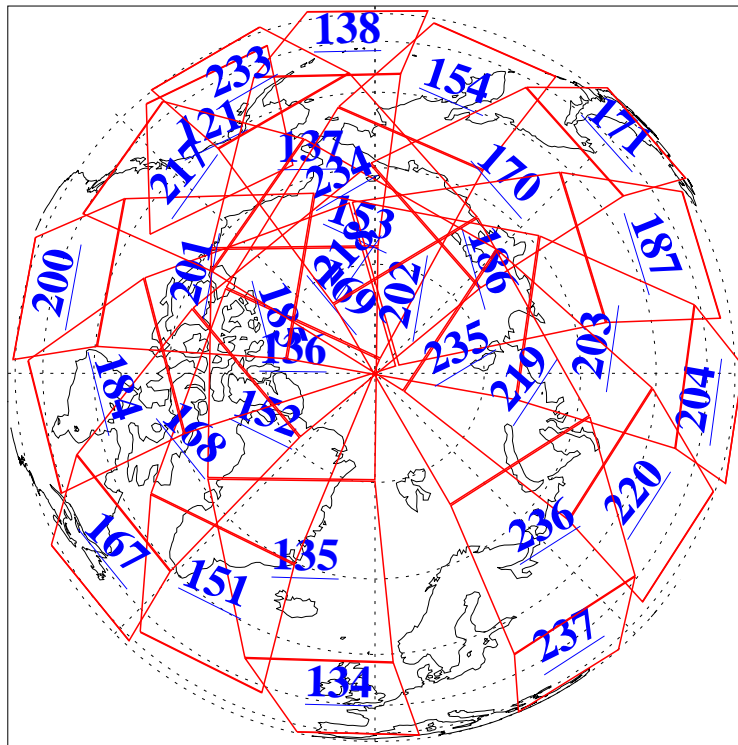

8 Feb 2015
DoY 39
Aqua Day 4663
Ascending Granules

Descending Granules

Legend: AMSU Available, HSB Available, AIRS Available

L1B Availability
AMSU Granules: 240
HSB Granules: 0
AIRS Granules: 240

8 Feb 2015
DoY 39
Aqua Day 4663

Northern Hemisphere Granules

Southern Hemisphere Granules

Legend: AMSU Available, HSB Available, AIRS Available