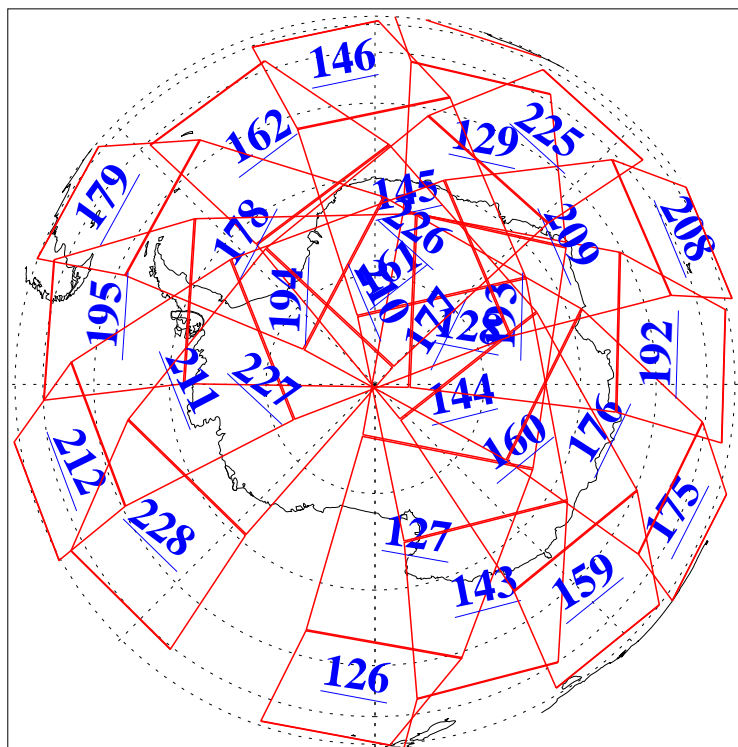

L1B Availability
AMSU Granules: 240
HSB Granules: 0
AIRS Granules: 240

8 Feb 2015
DoY 39
Aqua Day 4663
Granules: 1 to 120

Granules: 121 to 240

Legend: AMSU Available, HSB Available, AIRS Available

L1B Availability
AMSU Granules: 240
HSB Granules: 0
AIRS Granules: 240

8 Feb 2015
DoY 39
Aqua Day 4663
Ascending Granules

Descending Granules

Legend: AMSU Available, HSB Available, AIRS Available

L1B Availability
AMSU Granules: 240
HSB Granules: 0
AIRS Granules: 240

8 Feb 2015
DoY 39
Aqua Day 4663

Northern Hemisphere Granules

Southern Hemisphere Granules

Legend: AMSU Available, HSB Available, AIRS Available