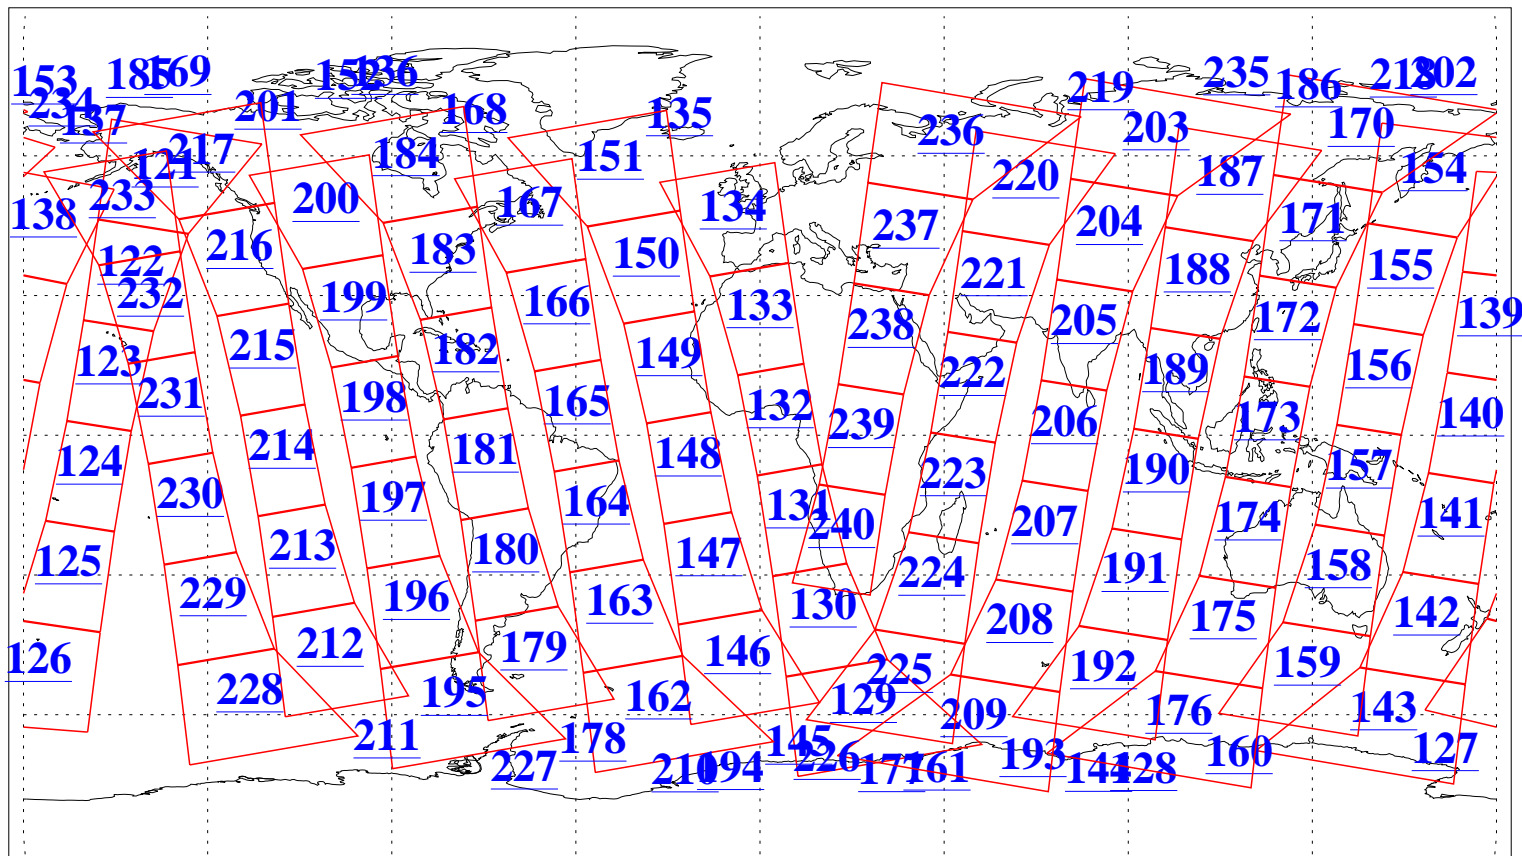

L1B Availability
AMSU Granules: 240
HSB Granules: 0
AIRS Granules: 240

8 Feb 2015
DoY 39
Aqua Day 4663
Granules: 1 to 120

Granules: 121 to 240

Legend: AMSU Available, HSB Available, AIRS Available

L1B Availability
AMSU Granules: 240
HSB Granules: 0
AIRS Granules: 240

8 Feb 2015
DoY 39
Aqua Day 4663
Ascending Granules

Descending Granules

Legend: AMSU Available, HSB Available, AIRS Available

L1B Availability
AMSU Granules: 240
HSB Granules: 0
AIRS Granules: 240

8 Feb 2015
DoY 39
Aqua Day 4663

Northern Hemisphere Granules

Southern Hemisphere Granules

Legend: AMSU Available, HSB Available, AIRS Available