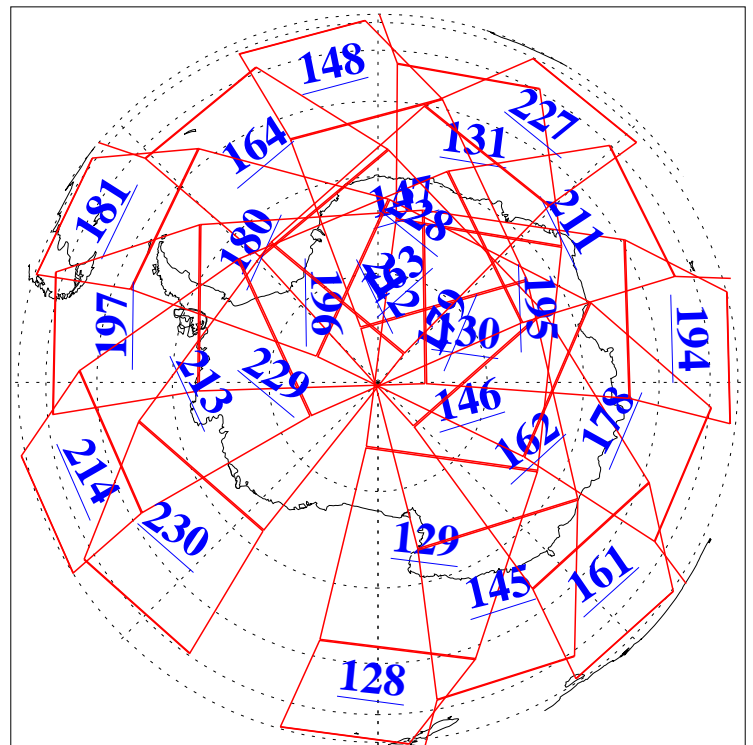

6 Feb 2015
DoY 37
Aqua Day 4661
Ascending Granules

Descending Granules

Legend: AMSU Available, HSB Available, AIRS Available

L1B Availability
 AMSU Granules: 240
 HSB Granules: 0
 AIRS Granules: 240

6 Feb 2015
 DoY 37
 Aqua Day 4661

Northern Hemisphere Granules

Southern Hemisphere Granules

Legend: AMSU Available, HSB Available, AIRS Available