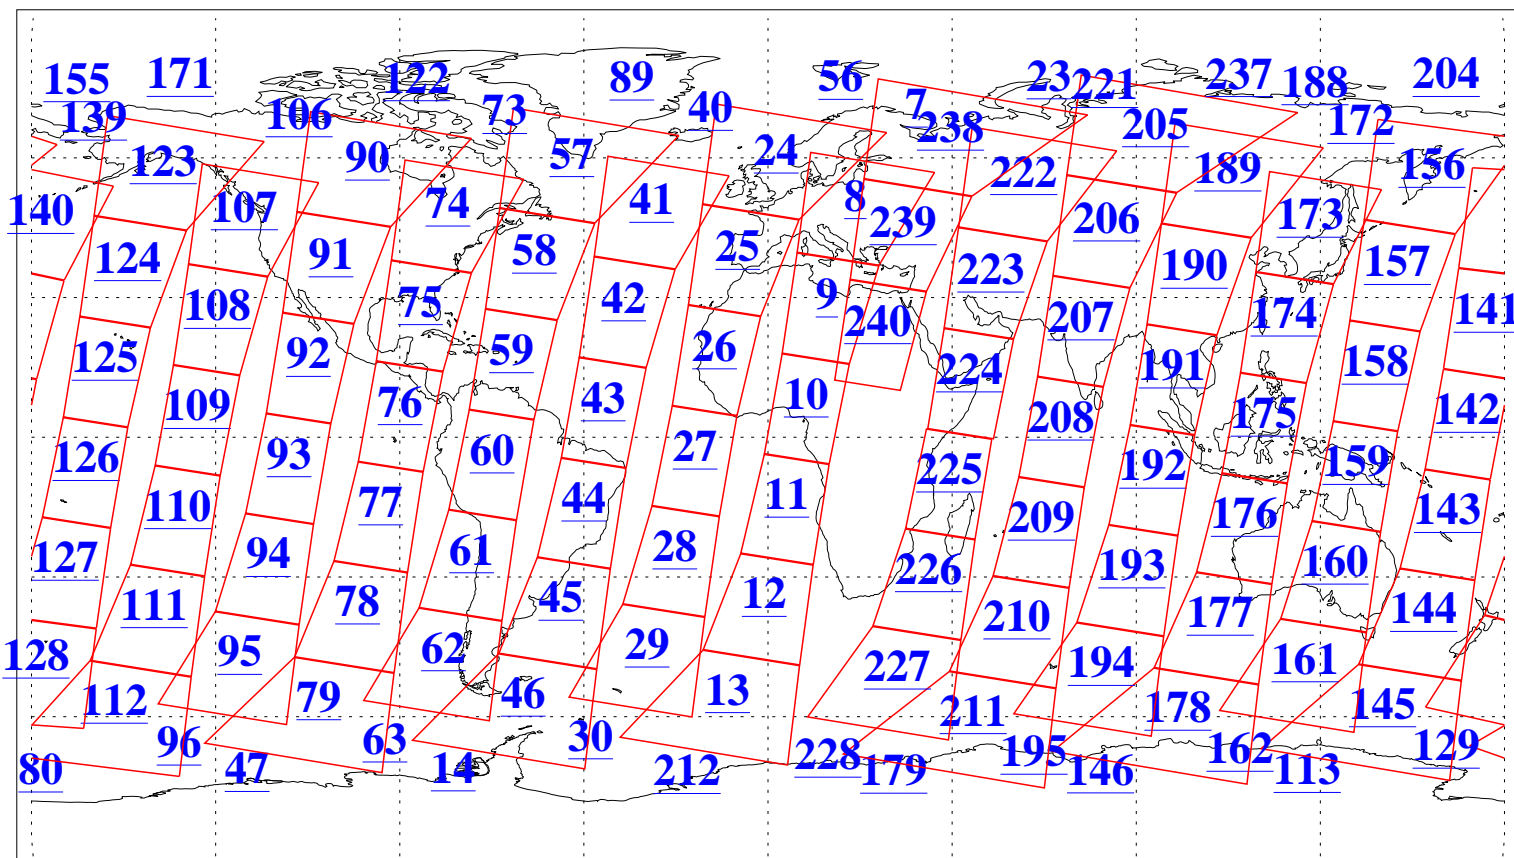

L1B Availability
AMSU Granules: 240
HSB Granules: 0
AIRS Granules: 240

6 Feb 2015
DoY 37
Aqua Day 4661
Granules: 1 to 120

Granules: 121 to 240

Legend: AMSU Available, HSB Available, AIRS Available

L1B Availability
AMSU Granules: 240
HSB Granules: 0
AIRS Granules: 240

6 Feb 2015
DoY 37
Aqua Day 4661
Ascending Granules

Descending Granules

Legend: AMSU Available, HSB Available, AIRS Available

L1B Availability
 AMSU Granules: 240
 HSB Granules: 0
 AIRS Granules: 240

6 Feb 2015
 DoY 37
 Aqua Day 4661

Northern Hemisphere Granules

Southern Hemisphere Granules

Legend: AMSU Available, HSB Available, AIRS Available