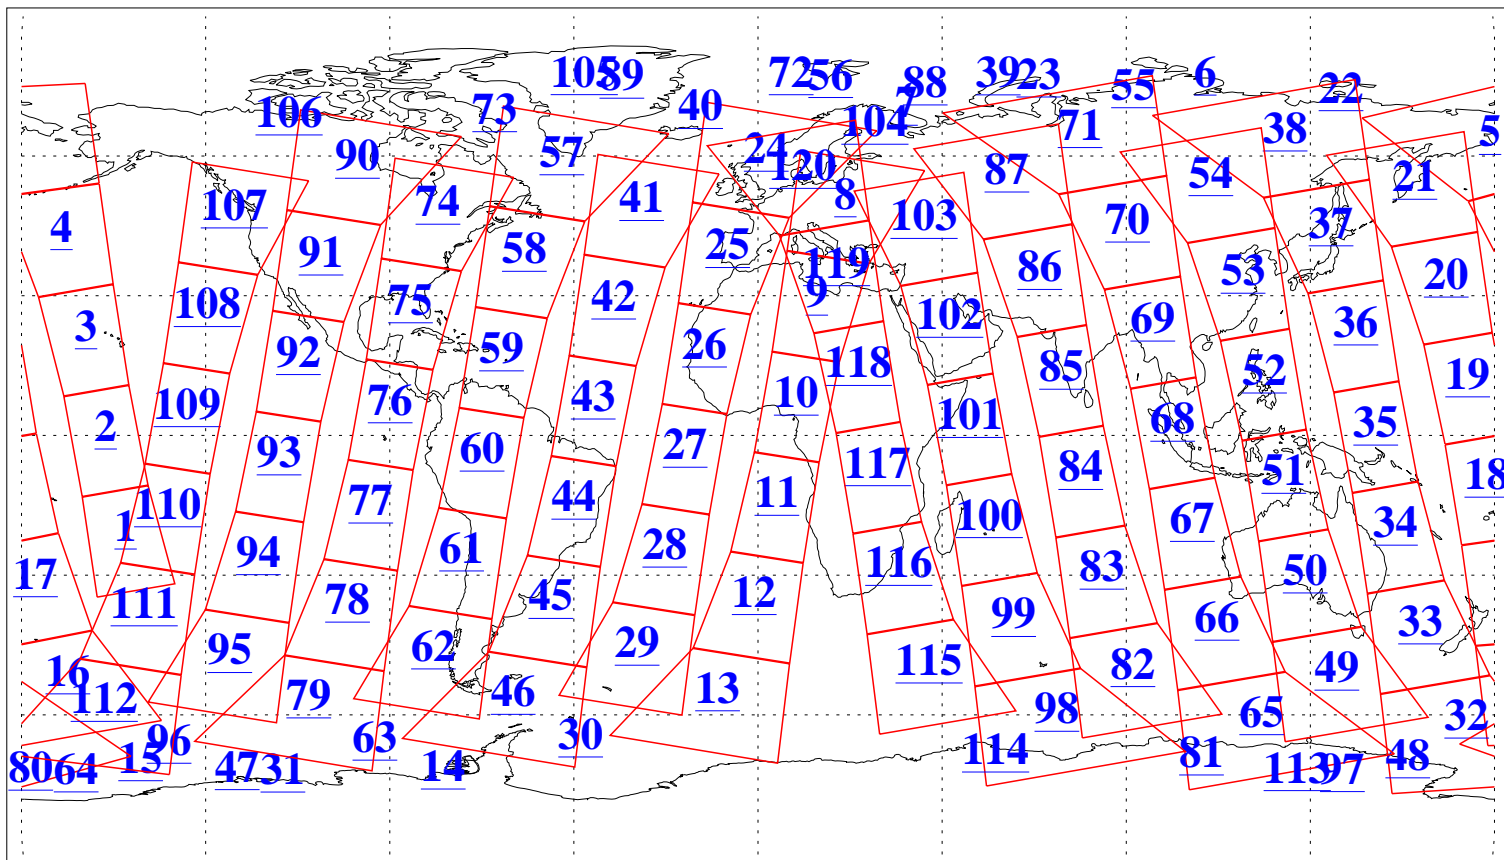

L1B Availability
AMSU Granules: 240
HSB Granules: 0
AIRS Granules: 240

6 Feb 2015
DoY 37
Aqua Day 4661
Granules: 1 to 120

Granules: 121 to 240

Legend: AMSU Available, HSB Available, AIRS Available

L1B Availability
AMSU Granules: 240
HSB Granules: 0
AIRS Granules: 240

6 Feb 2015
DoY 37
Aqua Day 4661
Ascending Granules

Descending Granules

Legend: AMSU Available, HSB Available, AIRS Available

L1B Availability
 AMSU Granules: 240
 HSB Granules: 0
 AIRS Granules: 240

6 Feb 2015
 DoY 37
 Aqua Day 4661

Northern Hemisphere Granules

Southern Hemisphere Granules

Legend: AMSU Available, HSB Available, AIRS Available