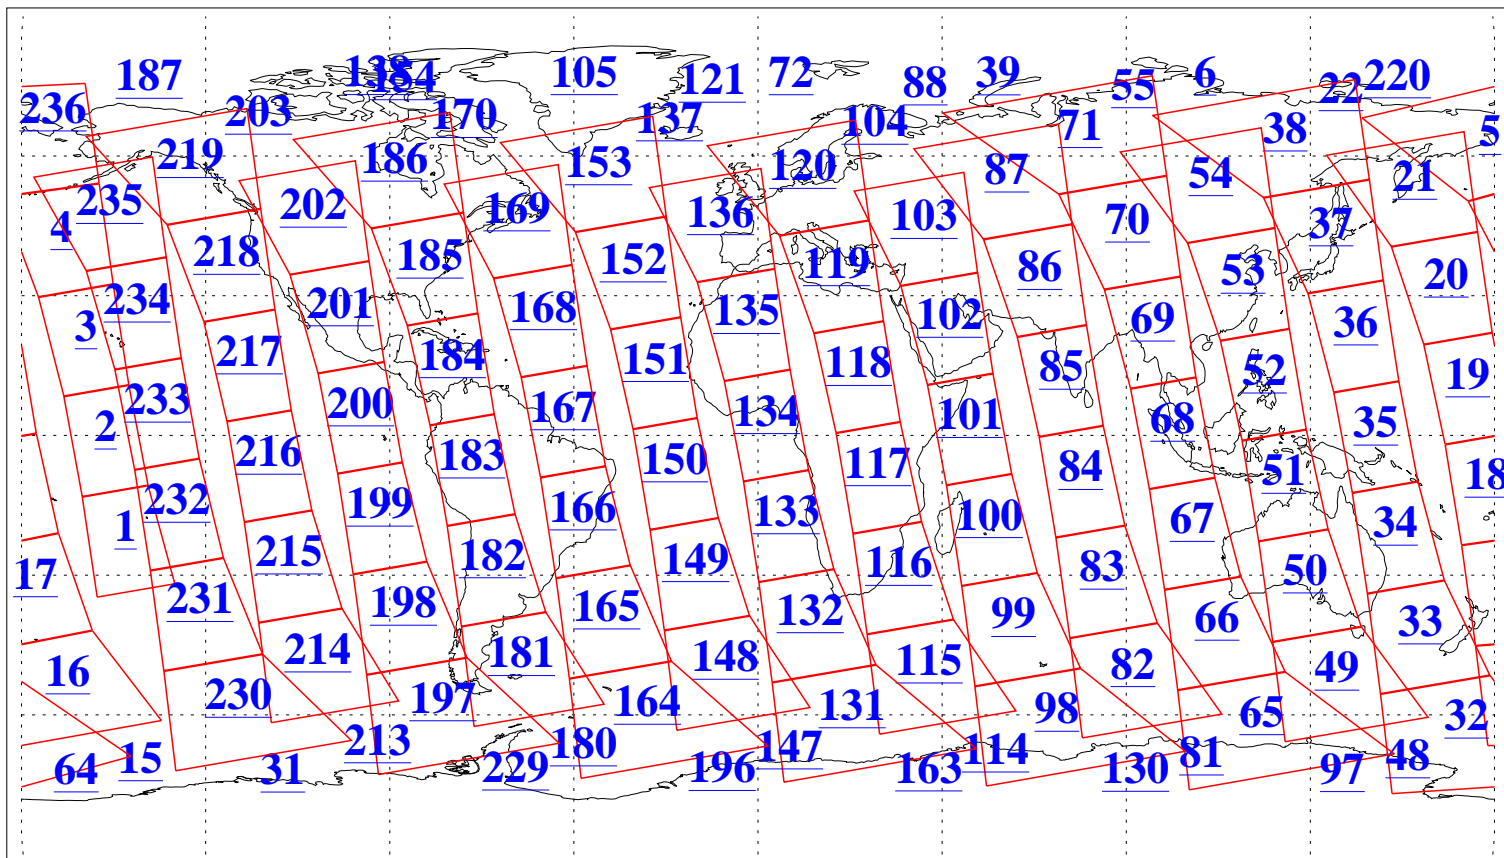

L1B Availability
AMSU Granules: 240
HSB Granules: 0
AIRS Granules: 240

6 Feb 2015
DoY 37
Aqua Day 4661
Granules: 1 to 120

Granules: 121 to 240

Legend: AMSU Available, HSB Available, AIRS Available

L1B Availability
AMSU Granules: 240
HSB Granules: 0
AIRS Granules: 240

6 Feb 2015
DoY 37
Aqua Day 4661
Ascending Granules

Descending Granules

Legend: AMSU Available, HSB Available, AIRS Available

L1B Availability
 AMSU Granules: 240
 HSB Granules: 0
 AIRS Granules: 240

6 Feb 2015
 DoY 37
 Aqua Day 4661

Northern Hemisphere Granules

Southern Hemisphere Granules

Legend: AMSU Available, HSB Available, AIRS Available