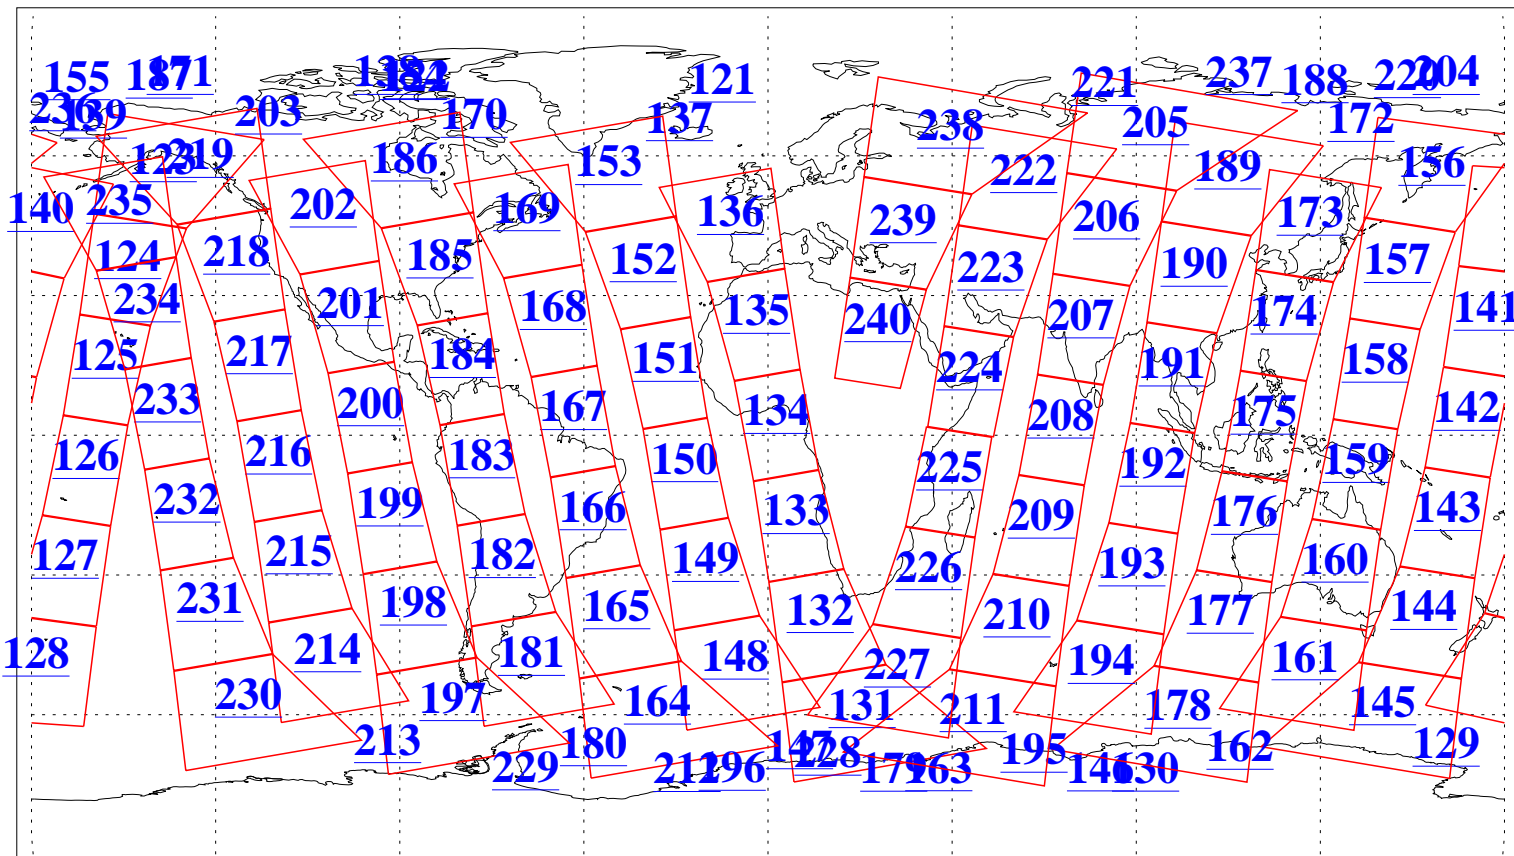

L1B Availability
AMSU Granules: 240
HSB Granules: 0
AIRS Granules: 240

6 Feb 2015
DoY 37
Aqua Day 4661
Granules: 1 to 120

Granules: 121 to 240

Legend: AMSU Available, HSB Available, AIRS Available

L1B Availability
AMSU Granules: 240
HSB Granules: 0
AIRS Granules: 240

6 Feb 2015
DoY 37
Aqua Day 4661
Ascending Granules

Descending Granules

Legend: AMSU Available, HSB Available, AIRS Available

L1B Availability
 AMSU Granules: 240
 HSB Granules: 0
 AIRS Granules: 240

6 Feb 2015
 DoY 37
 Aqua Day 4661

Northern Hemisphere Granules

Southern Hemisphere Granules

Legend: AMSU Available, HSB Available, AIRS Available