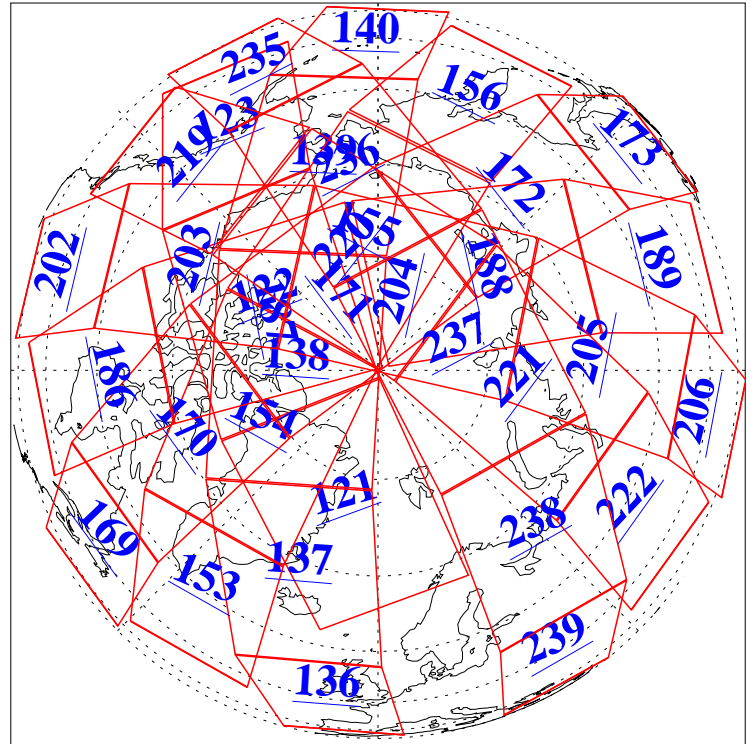

6 Feb 2015
DoY 37
Aqua Day 4661
Ascending Granules

Descending Granules

Legend: AMSU Available, HSB Available, AIRS Available

L1B Availability
 AMSU Granules: 240
 HSB Granules: 0
 AIRS Granules: 240

6 Feb 2015
 DoY 37
 Aqua Day 4661

Northern Hemisphere Granules

Southern Hemisphere Granules

Legend: AMSU Available, HSB Available, AIRS Available