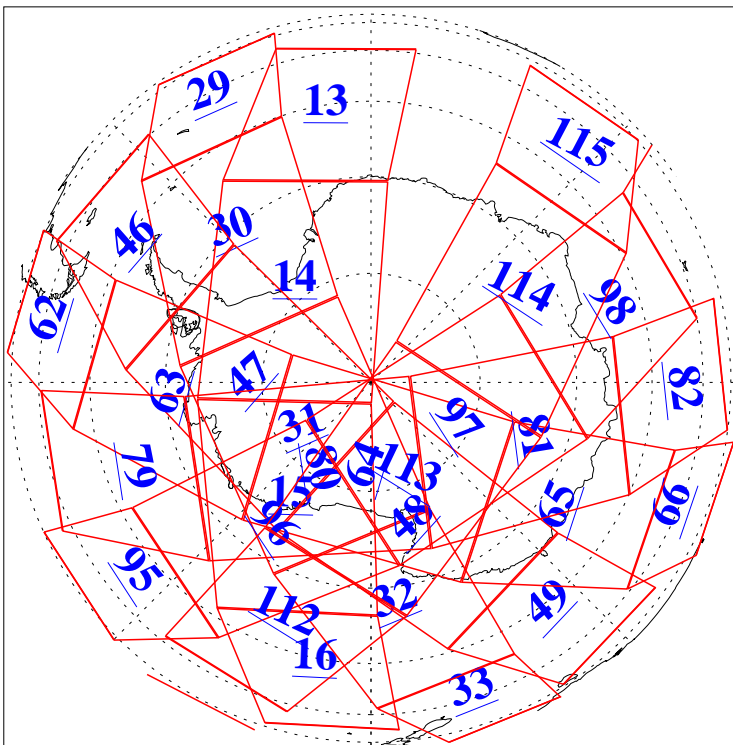

L1B Availability
AMSU Granules: 240
HSB Granules: 0
AIRS Granules: 240

6 Feb 2015
DoY 37
Aqua Day 4661
Granules: 1 to 120

Granules: 121 to 240

Legend: AMSU Available, HSB Available, AIRS Available

L1B Availability
AMSU Granules: 240
HSB Granules: 0
AIRS Granules: 240

6 Feb 2015
DoY 37
Aqua Day 4661
Ascending Granules

Descending Granules

Legend: AMSU Available, HSB Available, AIRS Available

L1B Availability
 AMSU Granules: 240
 HSB Granules: 0
 AIRS Granules: 240

6 Feb 2015
 DoY 37
 Aqua Day 4661

Northern Hemisphere Granules

Southern Hemisphere Granules

Legend: AMSU Available, HSB Available, AIRS Available