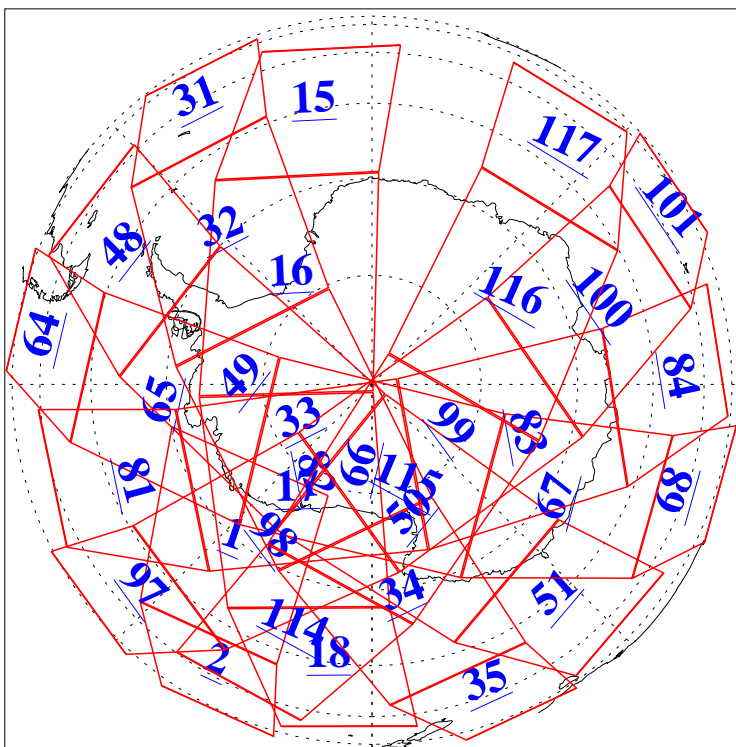

L1B Availability
AMSU Granules: 240
HSB Granules: 0
AIRS Granules: 224

4 Feb 2015
DoY 35
Aqua Day 4659
Granules: 1 to 120

Granules: 121 to 240

Legend: AMSU Available, HSB Available, AIRS Available

L1B Availability
AMSU Granules: 240
HSB Granules: 0
AIRS Granules: 224

4 Feb 2015
DoY 35
Aqua Day 4659

Ascending Granules

Descending Granules

Legend: AMSU Available, HSB Available, AIRS Available

L1B Availability
AMSU Granules: 240
HSB Granules: 0
AIRS Granules: 224

4 Feb 2015
DoY 35
Aqua Day 4659

Northern Hemisphere Granules

Southern Hemisphere Granules

Legend: AMSU Available, HSB Available, AIRS Available