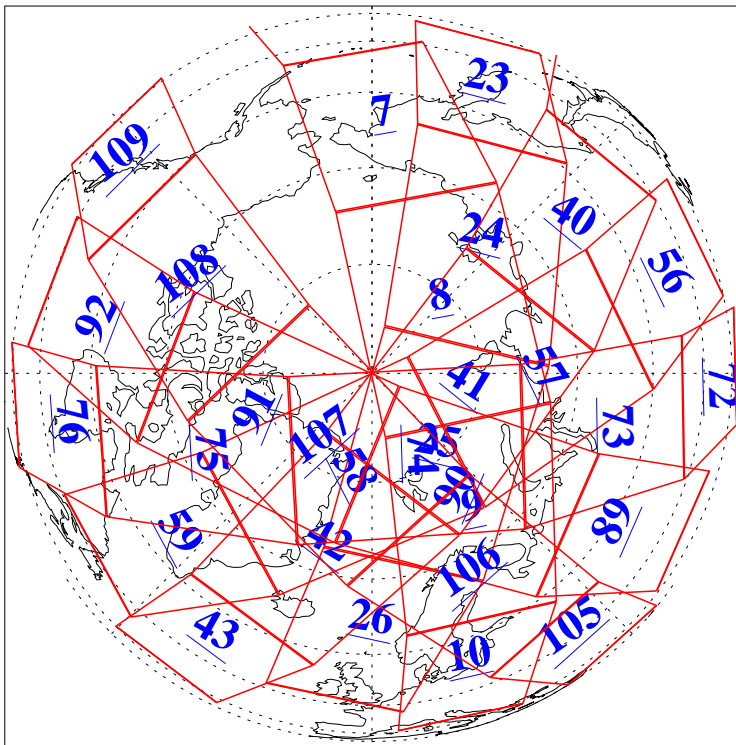

L1B Availability
AMSU Granules: 240
HSB Granules: 0
AIRS Granules: 224

4 Feb 2015
DoY 35
Aqua Day 4659
Granules: 1 to 120

Granules: 121 to 240

Legend: AMSU Available, HSB Available, AIRS Available

L1B Availability
AMSU Granules: 240
HSB Granules: 0
AIRS Granules: 224

4 Feb 2015
DoY 35
Aqua Day 4659

Ascending Granules

Descending Granules

Legend: AMSU Available, HSB Available, AIRS Available

L1B Availability
AMSU Granules: 240
HSB Granules: 0
AIRS Granules: 224

4 Feb 2015
DoY 35
Aqua Day 4659

Northern Hemisphere Granules

Southern Hemisphere Granules

Legend: AMSU Available, HSB Available, AIRS Available