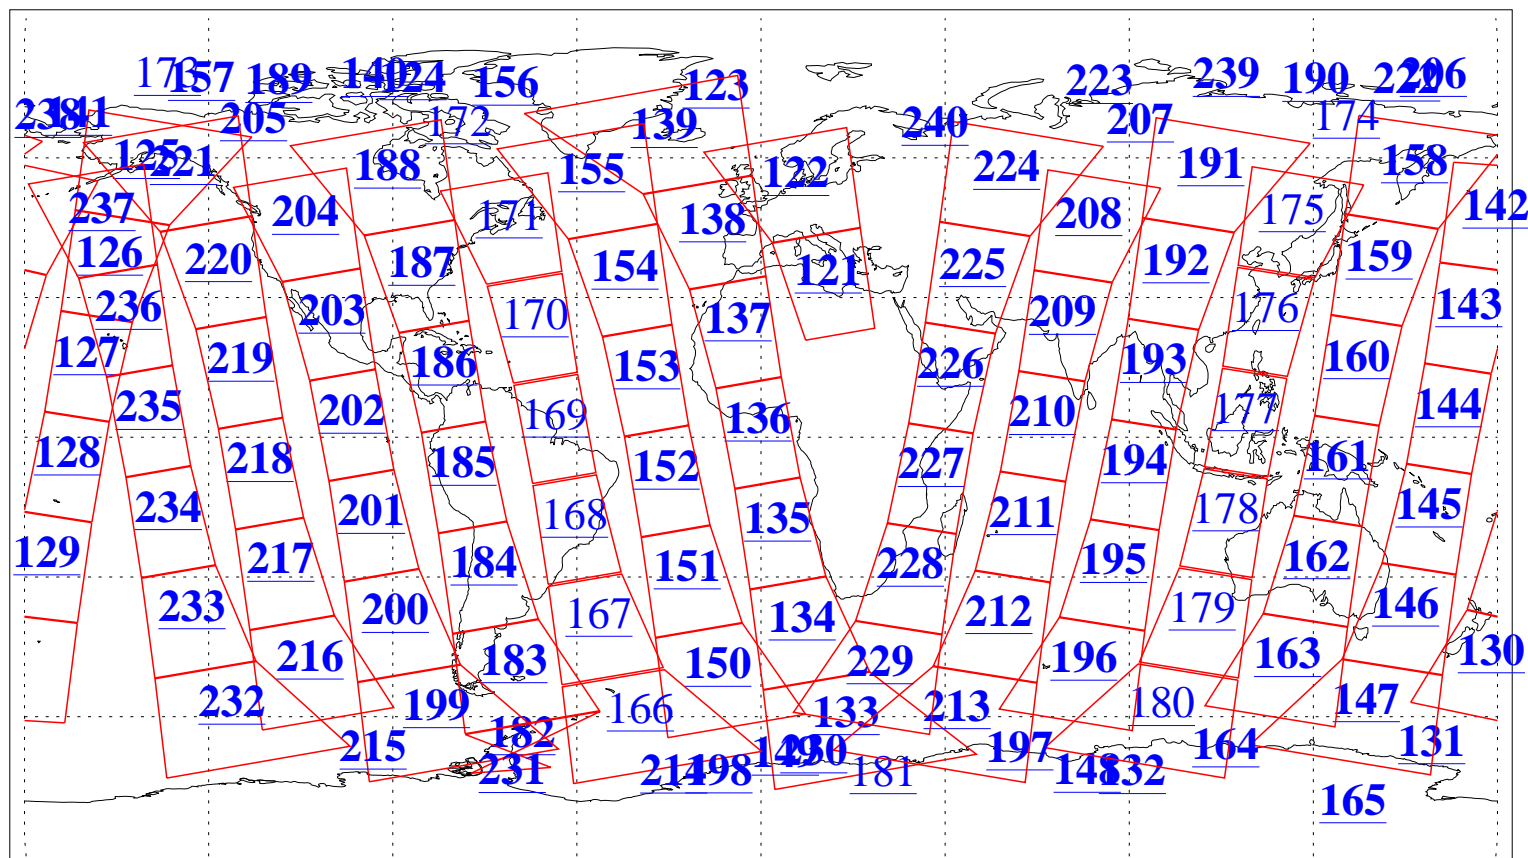

L1B Availability
AMSU Granules: 240
HSB Granules: 0
AIRS Granules: 224

4 Feb 2015
DoY 35
Aqua Day 4659
Granules: 1 to 120

Granules: 121 to 240

Legend: AMSU Available, HSB Available, AIRS Available

L1B Availability
AMSU Granules: 240
HSB Granules: 0
AIRS Granules: 224

4 Feb 2015
DoY 35
Aqua Day 4659

Ascending Granules

Descending Granules

Legend: AMSU Available, HSB Available, AIRS Available

L1B Availability
AMSU Granules: 240
HSB Granules: 0
AIRS Granules: 224

4 Feb 2015
DoY 35
Aqua Day 4659