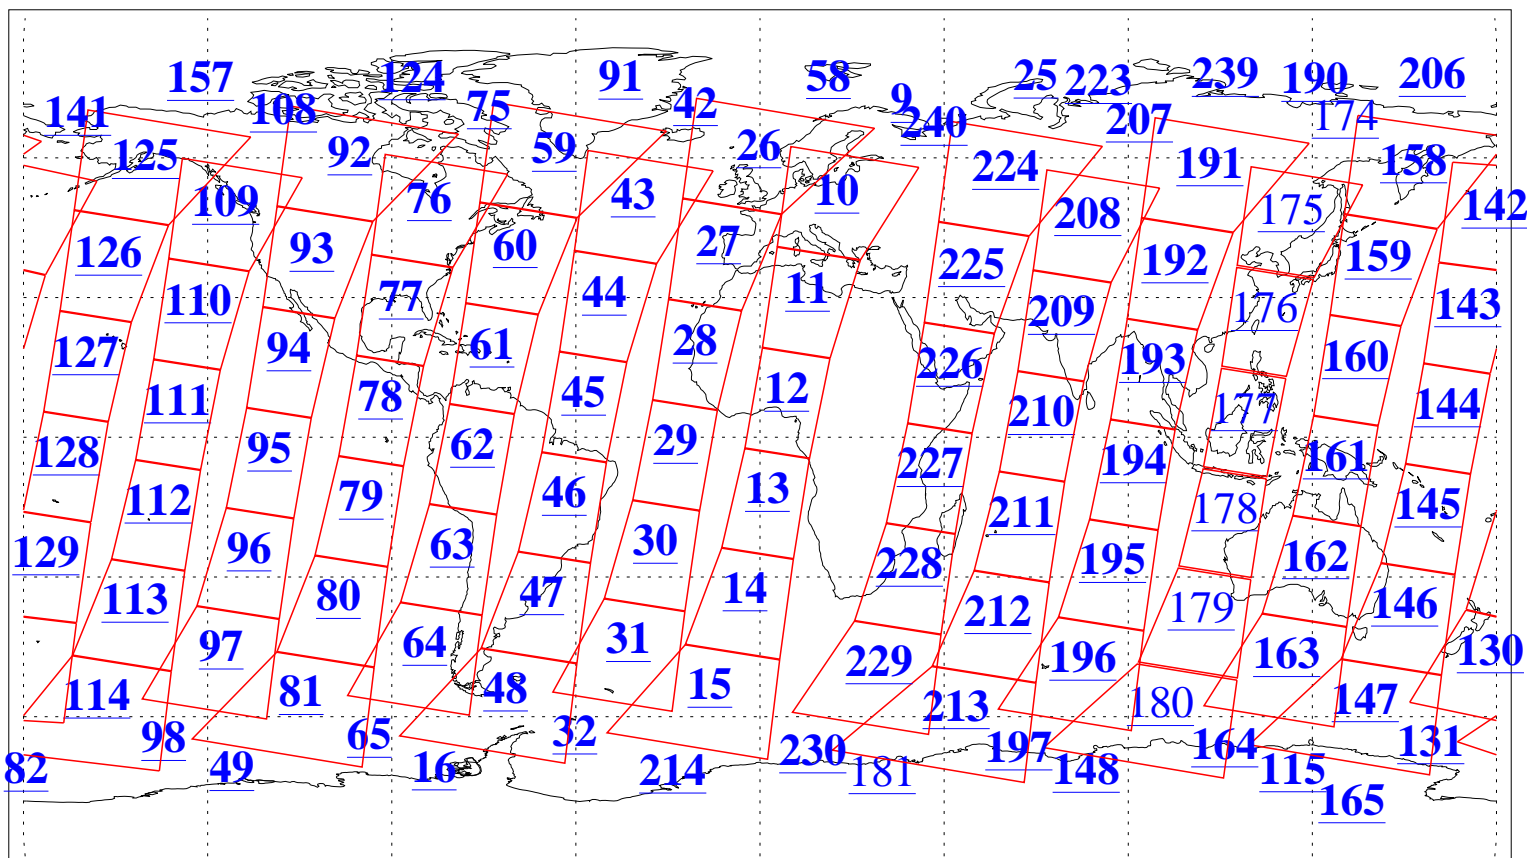

L1B Availability
AMSU Granules: 240
HSB Granules: 0
AIRS Granules: 224

4 Feb 2015
DoY 35
Aqua Day 4659
Granules: 1 to 120

Granules: 121 to 240

Legend: AMSU Available, HSB Available, AIRS Available

L1B Availability
AMSU Granules: 240
HSB Granules: 0
AIRS Granules: 224

4 Feb 2015
DoY 35
Aqua Day 4659

Ascending Granules

Descending Granules

Legend: AMSU Available, HSB Available, AIRS Available

L1B Availability
AMSU Granules: 240
HSB Granules: 0
AIRS Granules: 224

4 Feb 2015
DoY 35
Aqua Day 4659

Northern Hemisphere Granules

Southern Hemisphere Granules

Legend: AMSU Available, HSB Available, AIRS Available