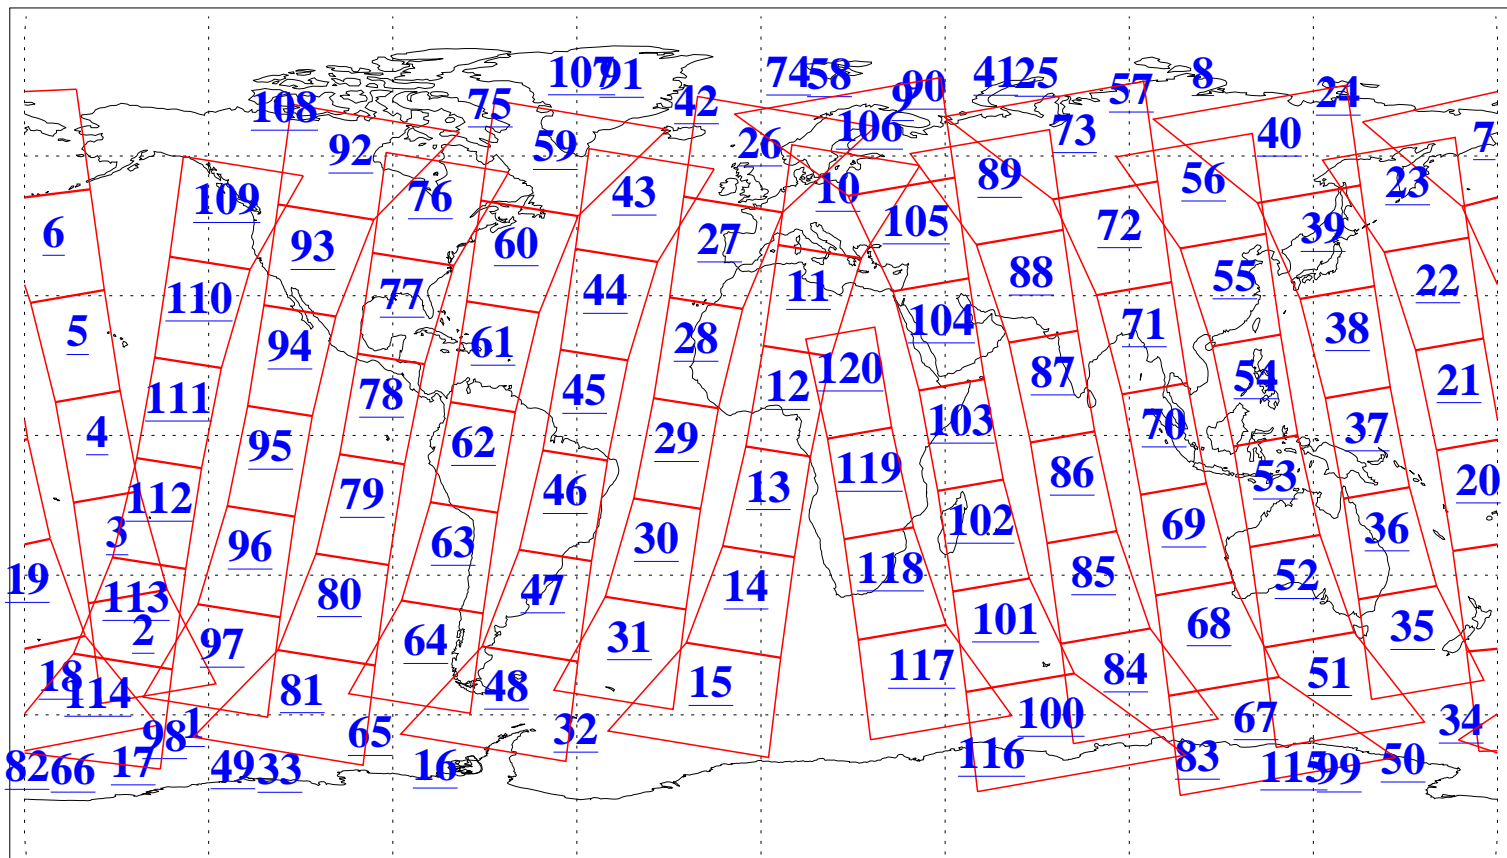

L1B Availability
AMSU Granules: 240
HSB Granules: 0
AIRS Granules: 224

4 Feb 2015
DoY 35
Aqua Day 4659
Granules: 1 to 120

Granules: 121 to 240

Legend: AMSU Available, HSB Available, AIRS Available

L1B Availability
AMSU Granules: 240
HSB Granules: 0
AIRS Granules: 224

4 Feb 2015
DoY 35
Aqua Day 4659

Ascending Granules

Descending Granules

Legend: AMSU Available, HSB Available, AIRS Available

L1B Availability
AMSU Granules: 240
HSB Granules: 0
AIRS Granules: 224

4 Feb 2015
DoY 35
Aqua Day 4659

Northern Hemisphere Granules

Southern Hemisphere Granules

Legend: AMSU Available, HSB Available, AIRS Available