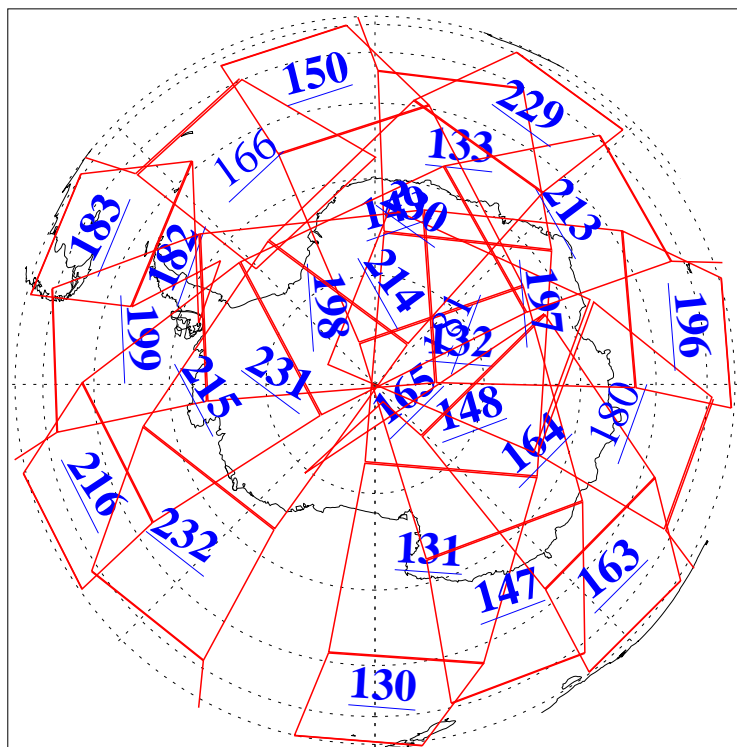

4 Feb 2015
DoY 35
Aqua Day 4659

Ascending Granules

Descending Granules

Legend: AMSU Available, HSB Available, AIRS Available

L1B Availability
AMSU Granules: 240
HSB Granules: 0
AIRS Granules: 224

4 Feb 2015
DoY 35
Aqua Day 4659

Northern Hemisphere Granules

Southern Hemisphere Granules

Legend: AMSU Available, HSB Available, AIRS Available