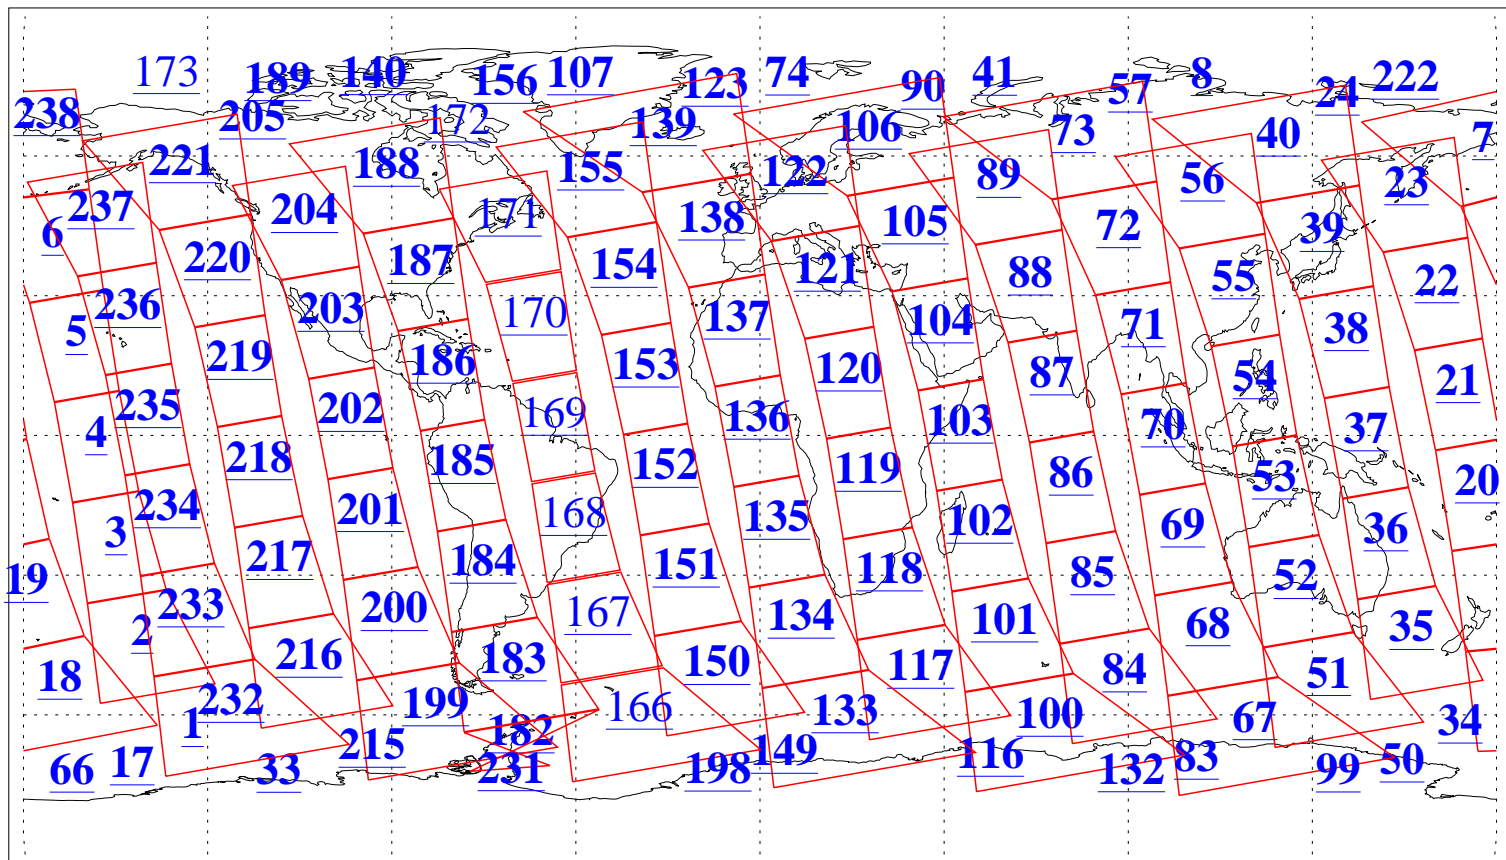

L1B Availability
AMSU Granules: 240
HSB Granules: 0
AIRS Granules: 224

4 Feb 2015
DoY 35
Aqua Day 4659
Granules: 1 to 120

Granules: 121 to 240

Legend: AMSU Available, HSB Available, AIRS Available

L1B Availability
AMSU Granules: 240
HSB Granules: 0
AIRS Granules: 224

4 Feb 2015
DoY 35
Aqua Day 4659

Ascending Granules

Descending Granules

Legend: AMSU Available, HSB Available, AIRS Available

L1B Availability
AMSU Granules: 240
HSB Granules: 0
AIRS Granules: 224

4 Feb 2015
DoY 35
Aqua Day 4659

Northern Hemisphere Granules

Southern Hemisphere Granules

Legend: AMSU Available, HSB Available, AIRS Available