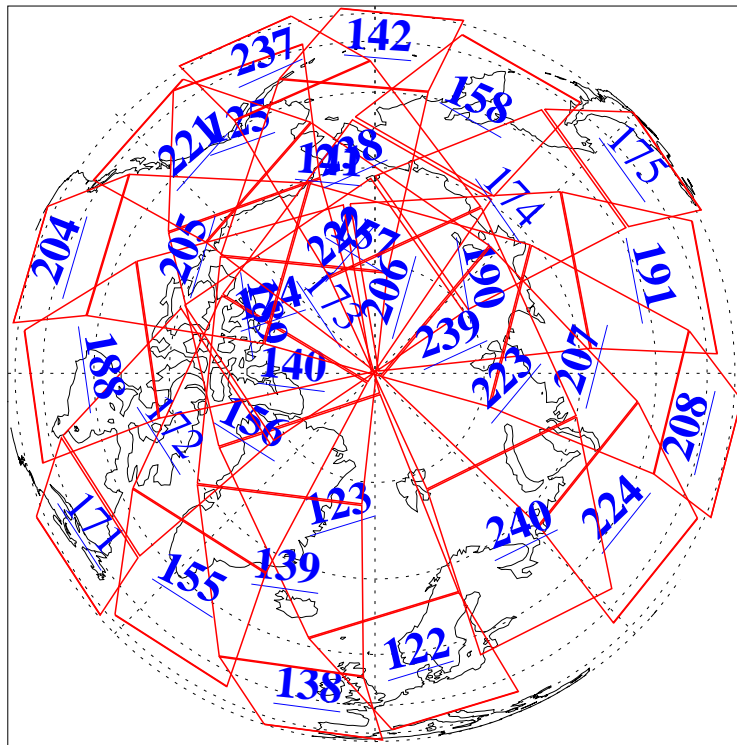

4 Feb 2015
DoY 35
Aqua Day 4659

Ascending Granules

Descending Granules

Legend: AMSU Available, HSB Available, AIRS Available

L1B Availability
AMSU Granules: 240
HSB Granules: 0
AIRS Granules: 224

4 Feb 2015
DoY 35
Aqua Day 4659

Northern Hemisphere Granules

Southern Hemisphere Granules

Legend: AMSU Available, HSB Available, AIRS Available