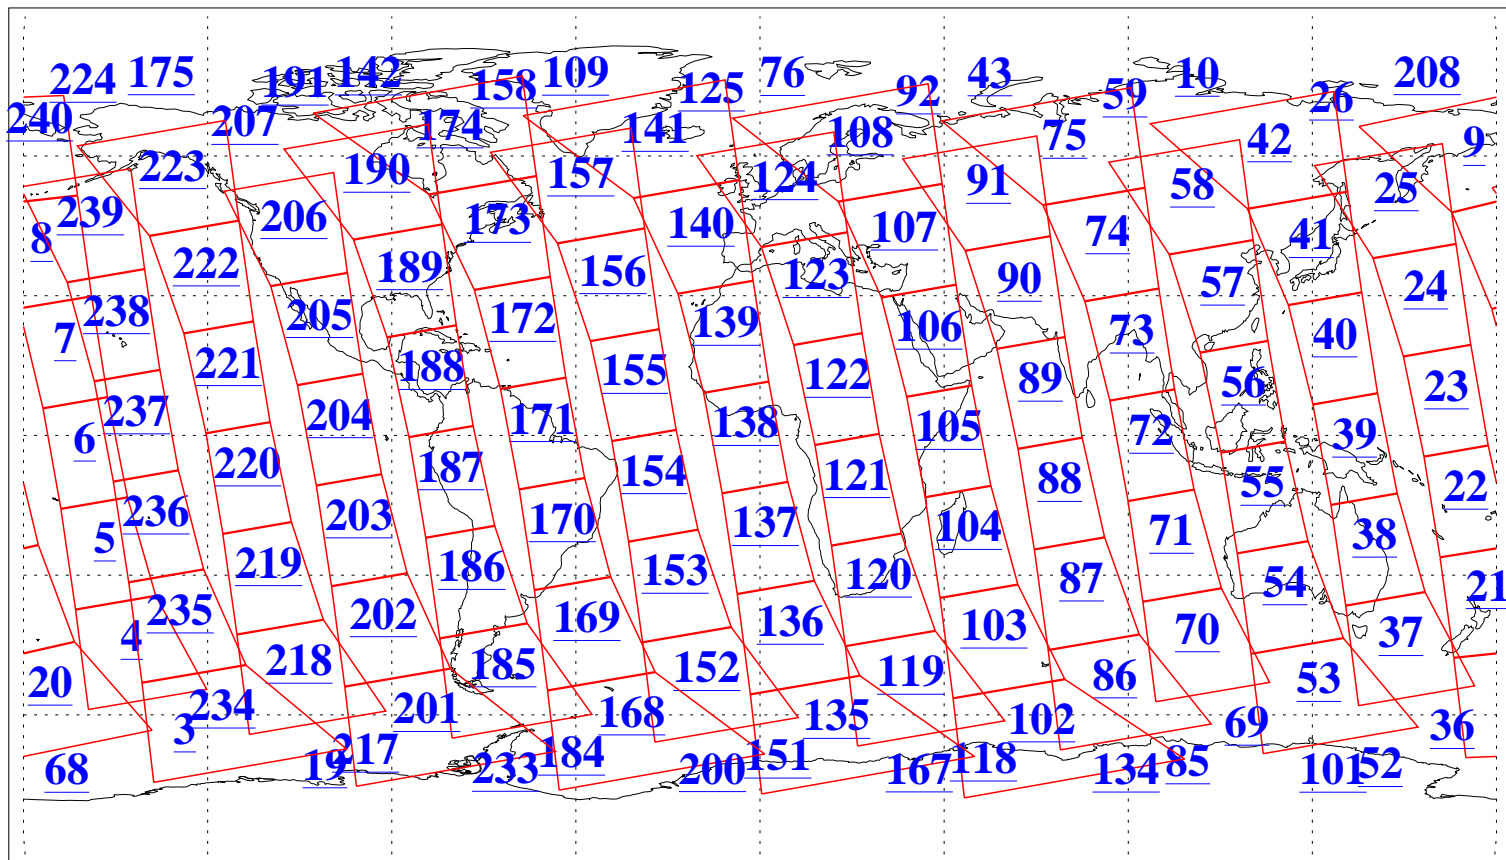

L1B Availability  
AMSU Granules: 240  
HSB Granules: 0  
AIRS Granules: 240

2 Feb 2015  
DoY 33  
Aqua Day 4657  
Granules: 1 to 120

Granules: 121 to 240

Legend: AMSU Available, HSB Available, AIRS Available

L1B Availability  
AMSU Granules: 240  
HSB Granules: 0  
AIRS Granules: 240

2 Feb 2015  
DoY 33  
Aqua Day 4657

Ascending Granules

Descending Granules

Legend: AMSU Available, HSB Available, AIRS Available

L1B Availability  
 AMSU Granules: 240  
 HSB Granules: 0  
 AIRS Granules: 240

2 Feb 2015  
 DoY 33  
 Aqua Day 4657

Northern Hemisphere Granules

Southern Hemisphere Granules

Legend: AMSU Available, HSB Available, AIRS Available