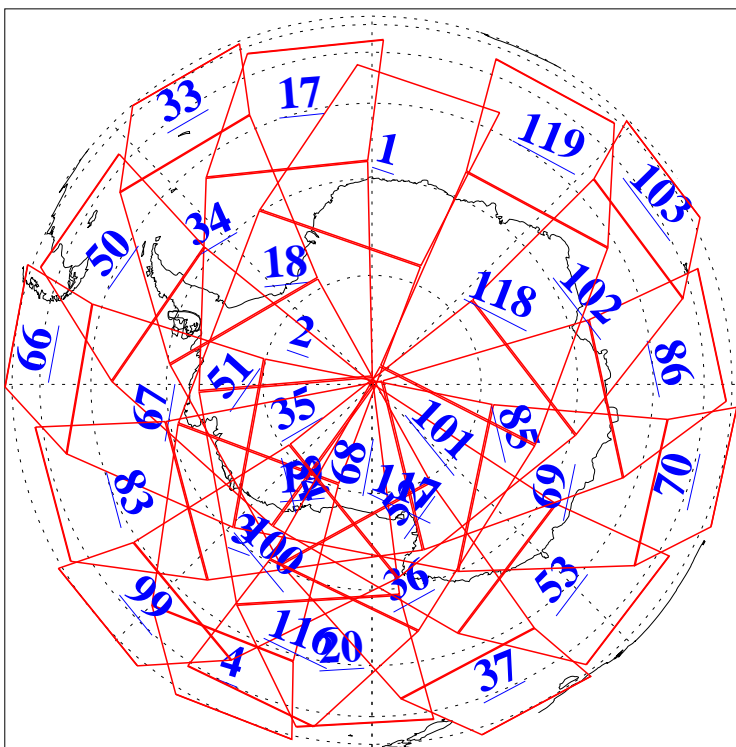

L1B Availability  
AMSU Granules: 240  
HSB Granules: 0  
AIRS Granules: 240

2 Feb 2015  
DoY 33  
Aqua Day 4657  
Granules: 1 to 120

Granules: 121 to 240

Legend: AMSU Available, HSB Available, AIRS Available

L1B Availability  
AMSU Granules: 240  
HSB Granules: 0  
AIRS Granules: 240

2 Feb 2015  
DoY 33  
Aqua Day 4657

Ascending Granules

Descending Granules

Legend: AMSU Available, HSB Available, AIRS Available

L1B Availability  
 AMSU Granules: 240  
 HSB Granules: 0  
 AIRS Granules: 240

2 Feb 2015  
 DoY 33  
 Aqua Day 4657

Northern Hemisphere Granules

Southern Hemisphere Granules

Legend: AMSU Available, HSB Available, AIRS Available