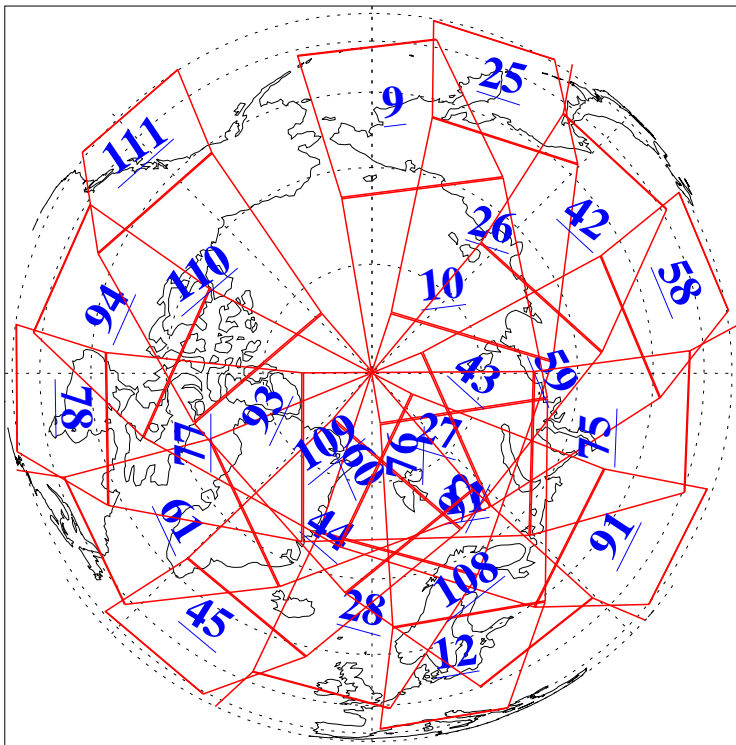

L1B Availability  
AMSU Granules: 240  
HSB Granules: 0  
AIRS Granules: 240

2 Feb 2015  
DoY 33  
Aqua Day 4657  
Granules: 1 to 120

Granules: 121 to 240

Legend: AMSU Available, HSB Available, AIRS Available

L1B Availability  
AMSU Granules: 240  
HSB Granules: 0  
AIRS Granules: 240

2 Feb 2015  
DoY 33  
Aqua Day 4657

Ascending Granules

Descending Granules

Legend: AMSU Available, HSB Available, AIRS Available

L1B Availability  
 AMSU Granules: 240  
 HSB Granules: 0  
 AIRS Granules: 240

2 Feb 2015  
 DoY 33  
 Aqua Day 4657

Northern Hemisphere Granules

Southern Hemisphere Granules

Legend: AMSU Available, HSB Available, AIRS Available