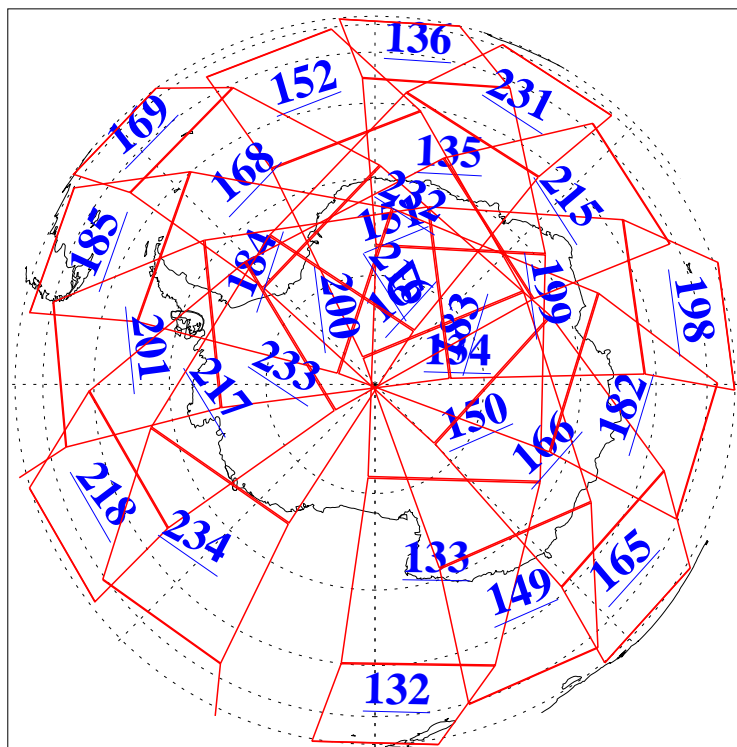

L1B Availability  
AMSU Granules: 240  
HSB Granules: 0  
AIRS Granules: 240

2 Feb 2015  
DoY 33  
Aqua Day 4657  
Granules: 1 to 120

Granules: 121 to 240

Legend: AMSU Available, HSB Available, AIRS Available

L1B Availability  
AMSU Granules: 240  
HSB Granules: 0  
AIRS Granules: 240

2 Feb 2015  
DoY 33  
Aqua Day 4657

Ascending Granules

Descending Granules

Legend: AMSU Available, HSB Available, AIRS Available

L1B Availability  
 AMSU Granules: 240  
 HSB Granules: 0  
 AIRS Granules: 240

2 Feb 2015  
 DoY 33  
 Aqua Day 4657

Northern Hemisphere Granules

Southern Hemisphere Granules

Legend: AMSU Available, HSB Available, AIRS Available