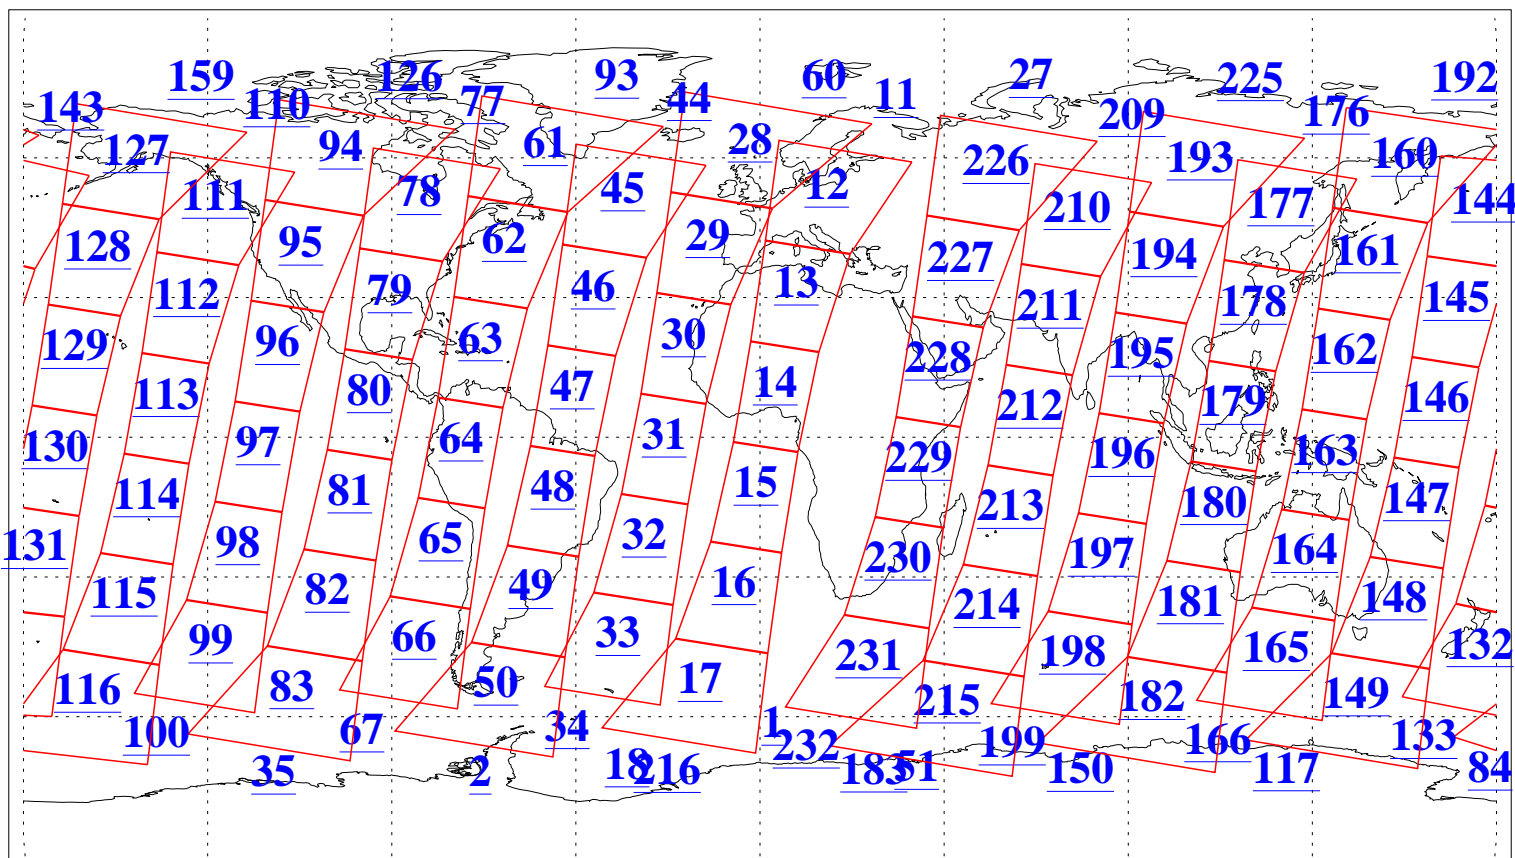

L1B Availability  
AMSU Granules: 240  
HSB Granules: 0  
AIRS Granules: 240

2 Feb 2015  
DoY 33  
Aqua Day 4657  
Granules: 1 to 120

Granules: 121 to 240

Legend: AMSU Available, HSB Available, AIRS Available

L1B Availability  
AMSU Granules: 240  
HSB Granules: 0  
AIRS Granules: 240

2 Feb 2015  
DoY 33  
Aqua Day 4657

Ascending Granules

Descending Granules

Legend: AMSU Available, HSB Available, AIRS Available

L1B Availability  
 AMSU Granules: 240  
 HSB Granules: 0  
 AIRS Granules: 240

2 Feb 2015  
 DoY 33  
 Aqua Day 4657

Northern Hemisphere Granules

Southern Hemisphere Granules

Legend: AMSU Available, HSB Available, AIRS Available