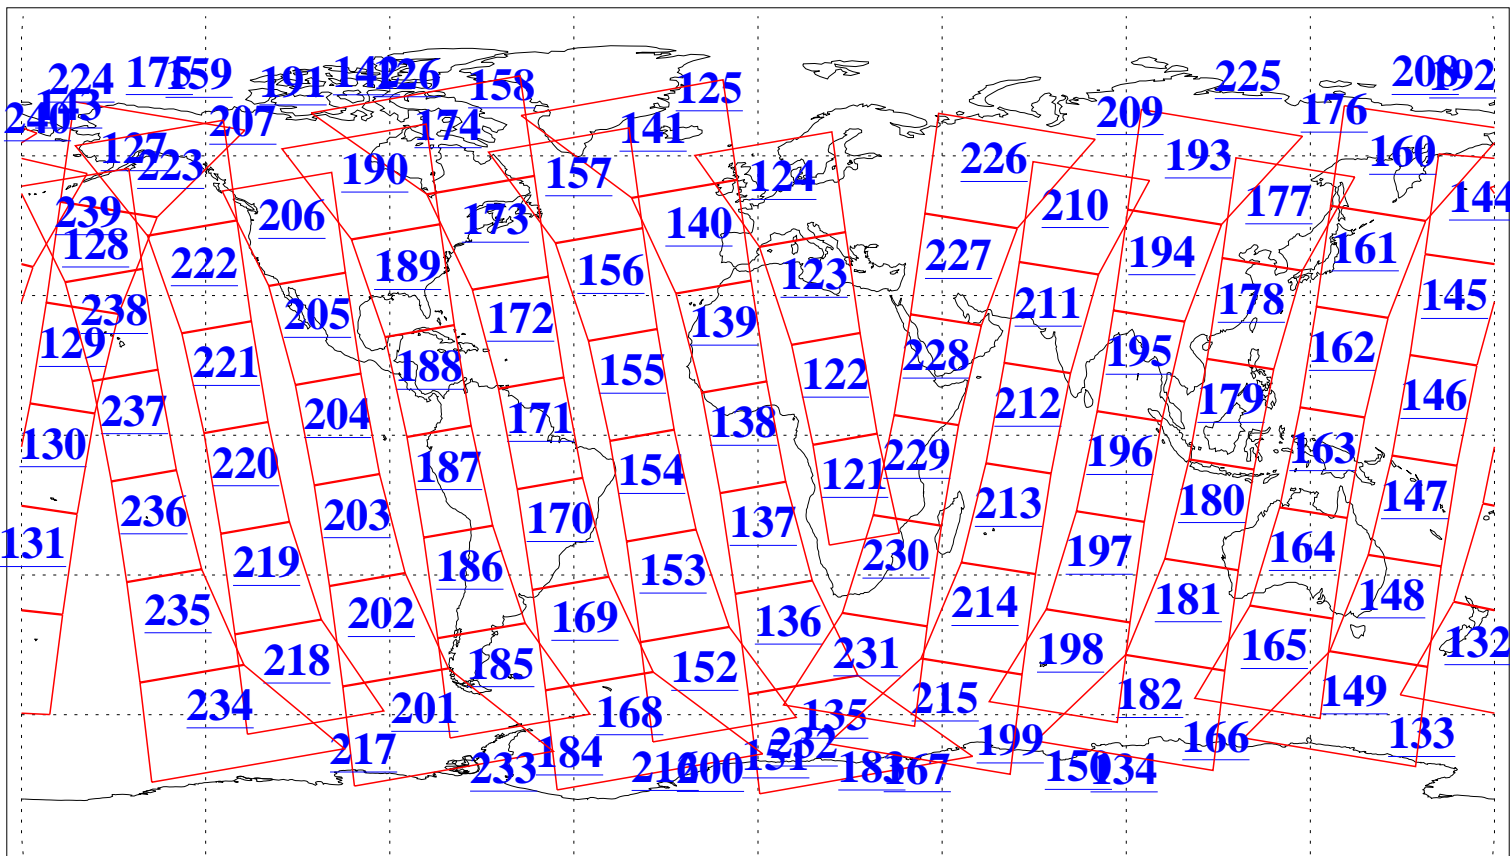

L1B Availability  
AMSU Granules: 240  
HSB Granules: 0  
AIRS Granules: 240

2 Feb 2015  
DoY 33  
Aqua Day 4657  
Granules: 1 to 120

Granules: 121 to 240

Legend: AMSU Available, HSB Available, AIRS Available

L1B Availability  
AMSU Granules: 240  
HSB Granules: 0  
AIRS Granules: 240

2 Feb 2015  
DoY 33  
Aqua Day 4657

Ascending Granules

Descending Granules

Legend: AMSU Available, HSB Available, AIRS Available

L1B Availability  
 AMSU Granules: 240  
 HSB Granules: 0  
 AIRS Granules: 240

2 Feb 2015  
 DoY 33  
 Aqua Day 4657

Northern Hemisphere Granules

Southern Hemisphere Granules

Legend: AMSU Available, HSB Available, AIRS Available