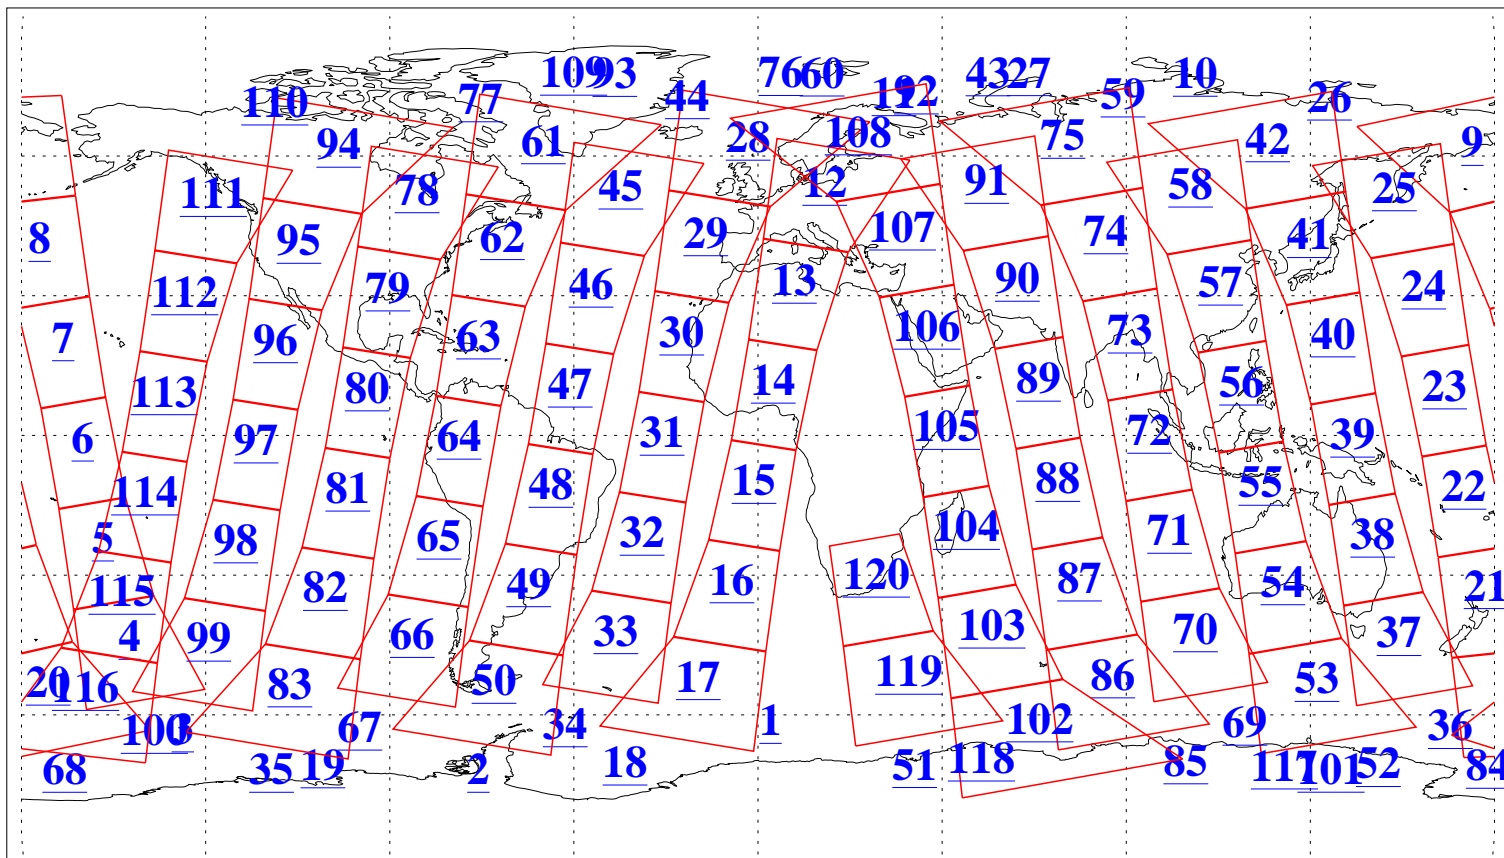

L1B Availability  
AMSU Granules: 240  
HSB Granules: 0  
AIRS Granules: 240

2 Feb 2015  
DoY 33  
Aqua Day 4657  
Granules: 1 to 120

Granules: 121 to 240

Legend: AMSU Available, HSB Available, AIRS Available

L1B Availability  
AMSU Granules: 240  
HSB Granules: 0  
AIRS Granules: 240

2 Feb 2015  
DoY 33  
Aqua Day 4657

Ascending Granules

Descending Granules

Legend: AMSU Available, HSB Available, AIRS Available

L1B Availability  
 AMSU Granules: 240  
 HSB Granules: 0  
 AIRS Granules: 240

2 Feb 2015  
 DoY 33  
 Aqua Day 4657

Northern Hemisphere Granules

Southern Hemisphere Granules

Legend: AMSU Available, HSB Available, AIRS Available