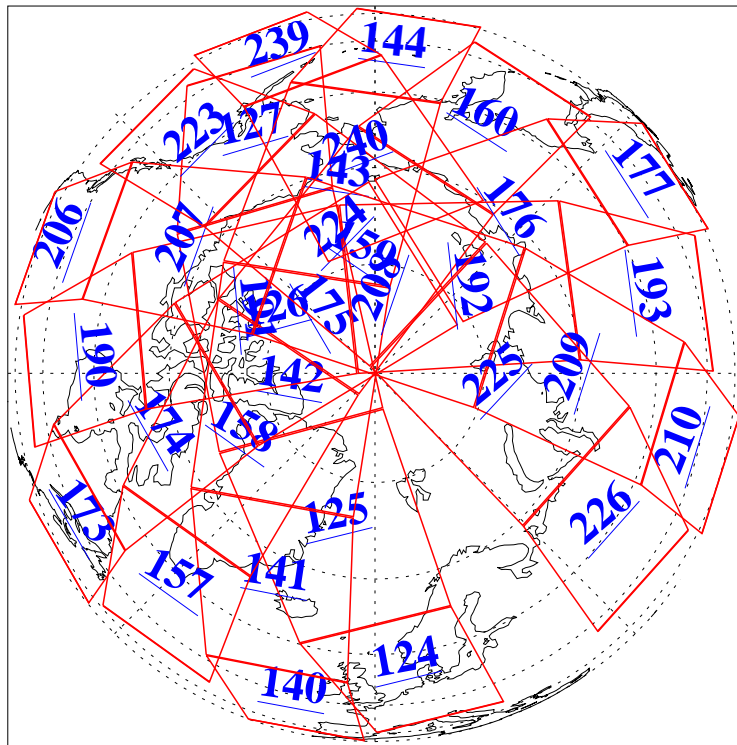

L1B Availability  
AMSU Granules: 240  
HSB Granules: 0  
AIRS Granules: 240

2 Feb 2015  
DoY 33  
Aqua Day 4657  
Granules: 1 to 120

Granules: 121 to 240

Legend: AMSU Available, HSB Available, AIRS Available

L1B Availability  
AMSU Granules: 240  
HSB Granules: 0  
AIRS Granules: 240

2 Feb 2015  
DoY 33  
Aqua Day 4657

Ascending Granules

Descending Granules

Legend: AMSU Available, HSB Available, AIRS Available

L1B Availability  
 AMSU Granules: 240  
 HSB Granules: 0  
 AIRS Granules: 240

2 Feb 2015  
 DoY 33  
 Aqua Day 4657

Northern Hemisphere Granules

Southern Hemisphere Granules

Legend: AMSU Available, HSB Available, AIRS Available