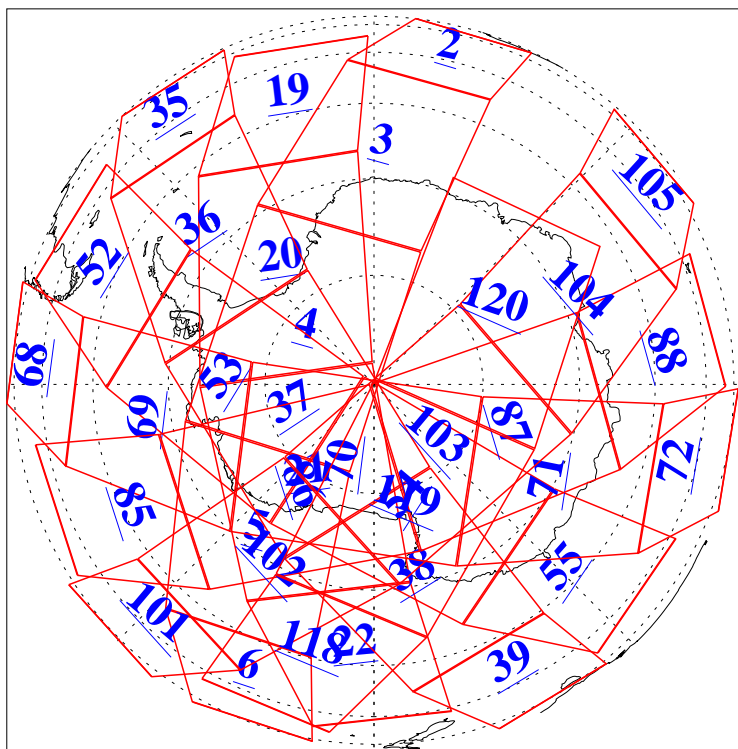

L1B Availability  
AMSU Granules: 240  
HSB Granules: 0  
AIRS Granules: 240

31 Jan 2015  
DoY 31  
Aqua Day 4655  
Granules: 1 to 120

Granules: 121 to 240

Legend: AMSU Available, HSB Available, AIRS Available

L1B Availability  
AMSU Granules: 240  
HSB Granules: 0  
AIRS Granules: 240

31 Jan 2015  
DoY 31  
Aqua Day 4655  
Ascending Granules

Descending Granules

Legend: AMSU Available, HSB Available, AIRS Available

L1B Availability  
 AMSU Granules: 240  
 HSB Granules: 0  
 AIRS Granules: 240

31 Jan 2015  
 DoY 31  
 Aqua Day 4655

Northern Hemisphere Granules

Southern Hemisphere Granules

Legend: AMSU Available, **HSB Available**, **AIRS Available**