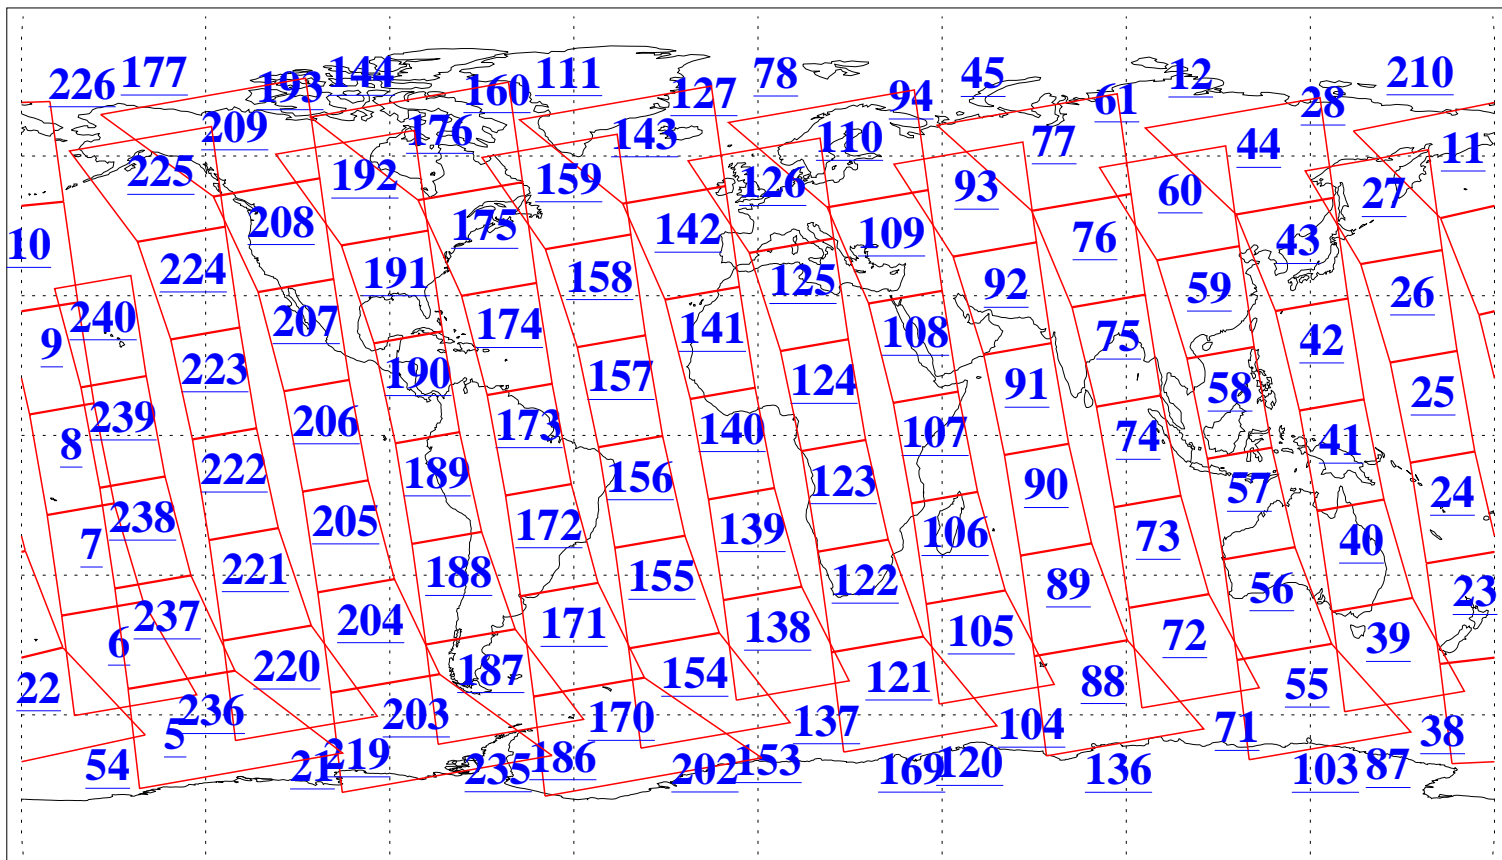

L1B Availability  
AMSU Granules: 240  
HSB Granules: 0  
AIRS Granules: 240

31 Jan 2015  
DoY 31  
Aqua Day 4655  
Granules: 1 to 120

Granules: 121 to 240

Legend: AMSU Available, HSB Available, AIRS Available

L1B Availability  
AMSU Granules: 240  
HSB Granules: 0  
AIRS Granules: 240

31 Jan 2015  
DoY 31  
Aqua Day 4655  
Ascending Granules

Descending Granules

Legend: AMSU Available, HSB Available, AIRS Available

L1B Availability  
 AMSU Granules: 240  
 HSB Granules: 0  
 AIRS Granules: 240

31 Jan 2015  
 DoY 31  
 Aqua Day 4655

Northern Hemisphere Granules

Southern Hemisphere Granules

Legend: AMSU Available, **HSB Available**, **AIRS Available**