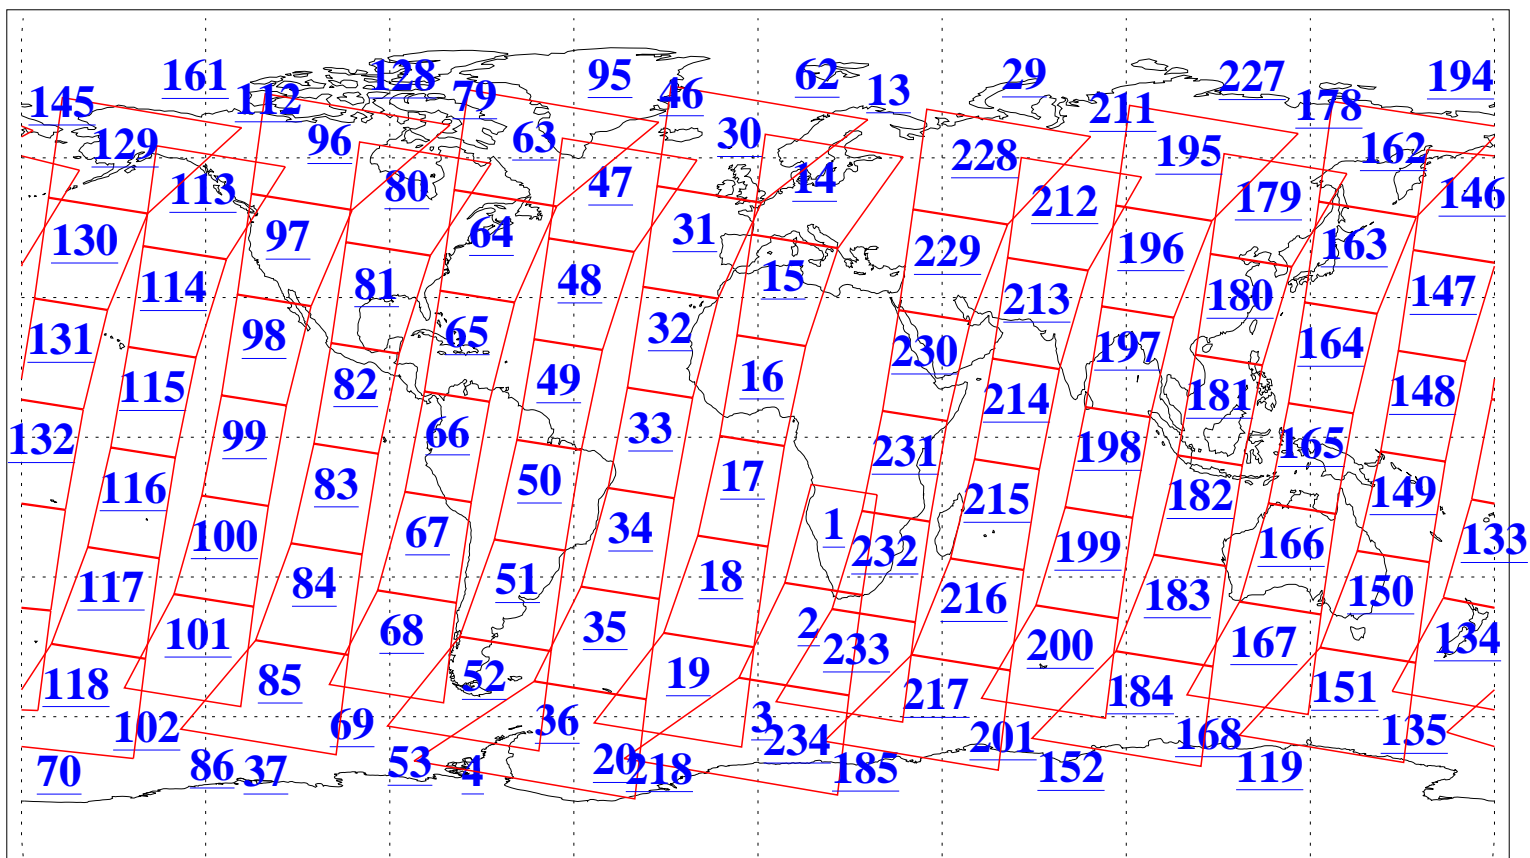

L1B Availability  
AMSU Granules: 240  
HSB Granules: 0  
AIRS Granules: 240

31 Jan 2015  
DoY 31  
Aqua Day 4655  
Granules: 1 to 120

Granules: 121 to 240

Legend: AMSU Available, HSB Available, AIRS Available

L1B Availability  
AMSU Granules: 240  
HSB Granules: 0  
AIRS Granules: 240

31 Jan 2015  
DoY 31  
Aqua Day 4655  
Ascending Granules

Descending Granules

Legend: AMSU Available, HSB Available, AIRS Available

L1B Availability  
 AMSU Granules: 240  
 HSB Granules: 0  
 AIRS Granules: 240

31 Jan 2015  
 DoY 31  
 Aqua Day 4655

Northern Hemisphere Granules

Southern Hemisphere Granules

Legend: AMSU Available, **HSB Available**, **AIRS Available**