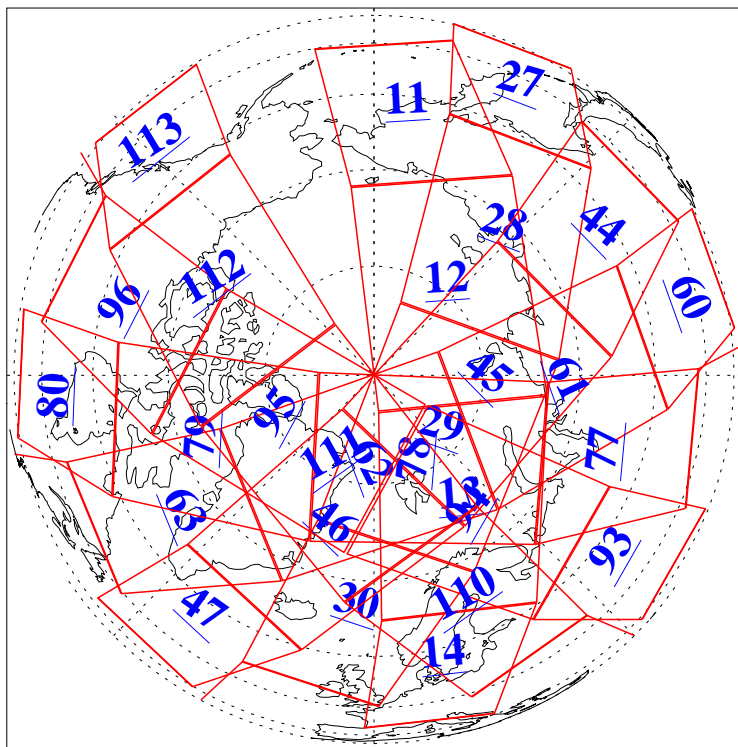

L1B Availability  
AMSU Granules: 240  
HSB Granules: 0  
AIRS Granules: 240

31 Jan 2015  
DoY 31  
Aqua Day 4655  
Granules: 1 to 120

Granules: 121 to 240

Legend: AMSU Available, HSB Available, AIRS Available

L1B Availability  
AMSU Granules: 240  
HSB Granules: 0  
AIRS Granules: 240

31 Jan 2015  
DoY 31  
Aqua Day 4655  
Ascending Granules

Descending Granules

Legend: AMSU Available, HSB Available, AIRS Available

L1B Availability  
 AMSU Granules: 240  
 HSB Granules: 0  
 AIRS Granules: 240

31 Jan 2015  
 DoY 31  
 Aqua Day 4655

Northern Hemisphere Granules

Southern Hemisphere Granules

Legend: AMSU Available, **HSB Available**, **AIRS Available**