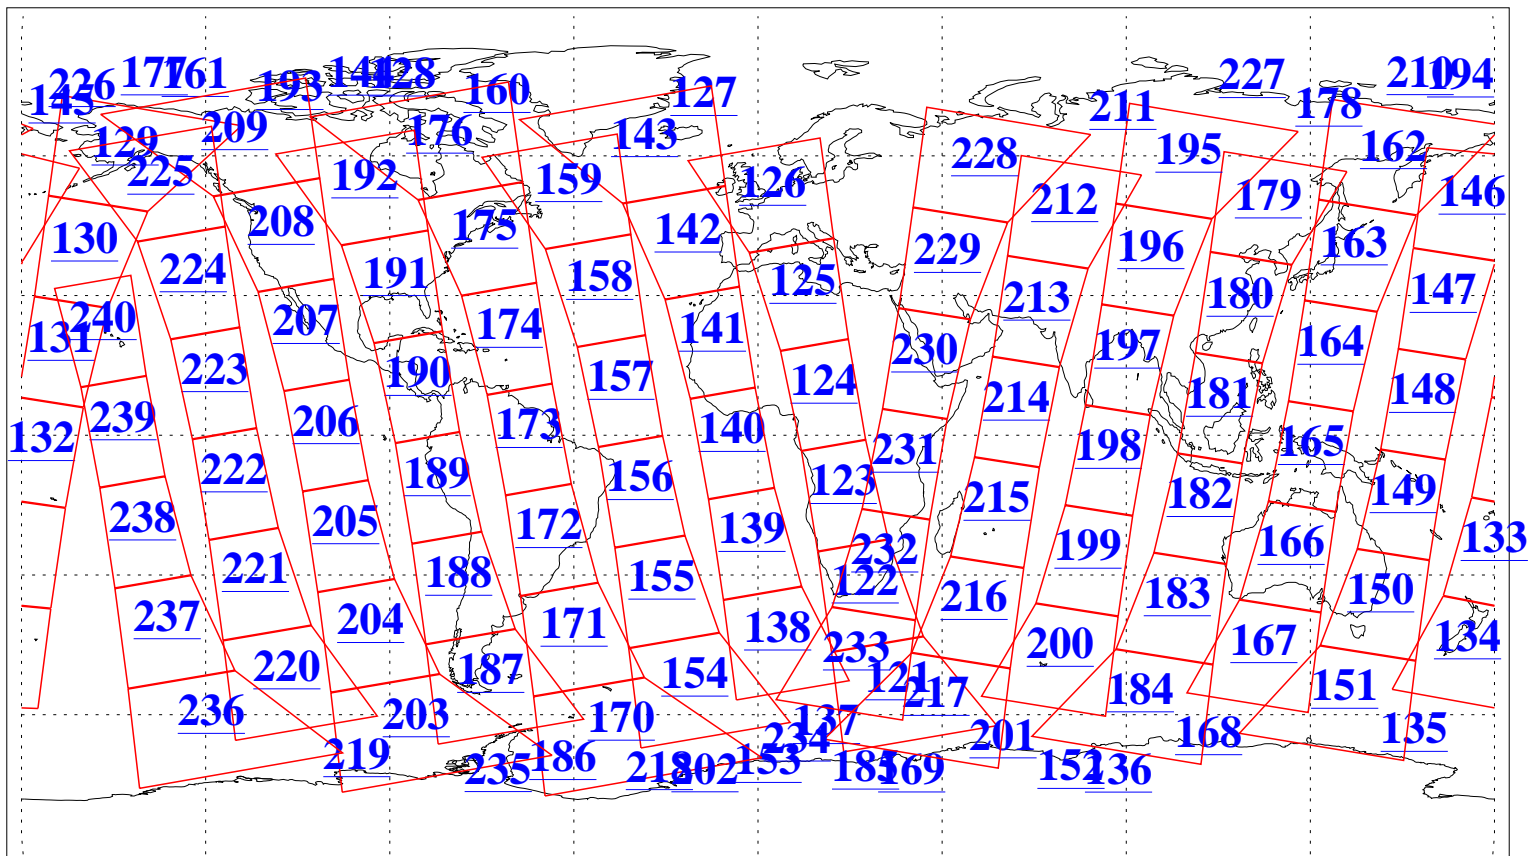

L1B Availability  
AMSU Granules: 240  
HSB Granules: 0  
AIRS Granules: 240

31 Jan 2015  
DoY 31  
Aqua Day 4655  
Granules: 1 to 120

Granules: 121 to 240

Legend: AMSU Available, HSB Available, AIRS Available

L1B Availability  
AMSU Granules: 240  
HSB Granules: 0  
AIRS Granules: 240

31 Jan 2015  
DoY 31  
Aqua Day 4655  
Ascending Granules

Descending Granules

Legend: AMSU Available, HSB Available, AIRS Available

L1B Availability  
 AMSU Granules: 240  
 HSB Granules: 0  
 AIRS Granules: 240

31 Jan 2015  
 DoY 31  
 Aqua Day 4655

Northern Hemisphere Granules

Southern Hemisphere Granules

Legend: AMSU Available, **HSB Available**, **AIRS Available**