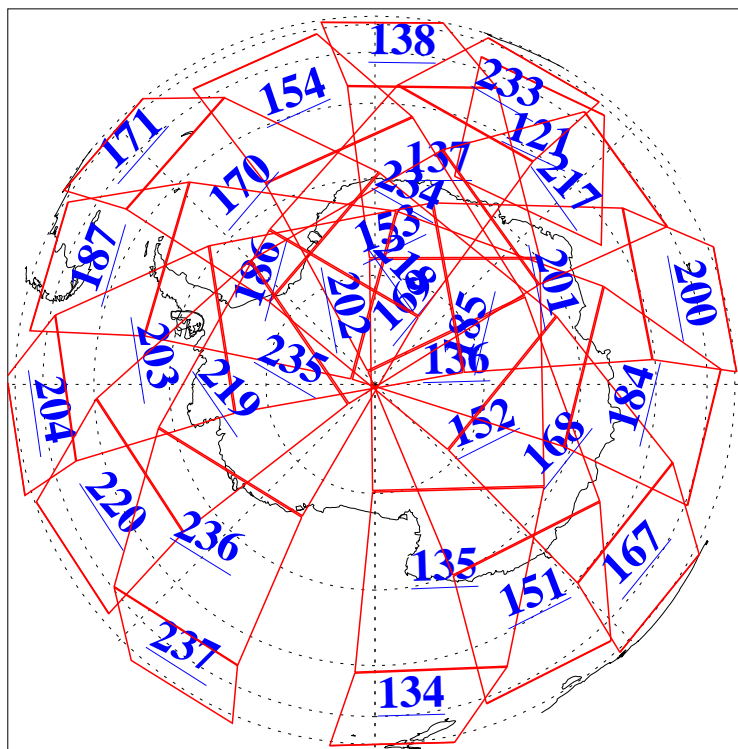

L1B Availability  
AMSU Granules: 240  
HSB Granules: 0  
AIRS Granules: 240

31 Jan 2015  
DoY 31  
Aqua Day 4655  
Granules: 1 to 120

Granules: 121 to 240

Legend: AMSU Available, HSB Available, AIRS Available

L1B Availability  
AMSU Granules: 240  
HSB Granules: 0  
AIRS Granules: 240

31 Jan 2015  
DoY 31  
Aqua Day 4655  
Ascending Granules

Descending Granules

Legend: AMSU Available, HSB Available, AIRS Available

L1B Availability  
 AMSU Granules: 240  
 HSB Granules: 0  
 AIRS Granules: 240

31 Jan 2015  
 DoY 31  
 Aqua Day 4655

Northern Hemisphere Granules

Southern Hemisphere Granules

Legend: AMSU Available, **HSB Available**, **AIRS Available**