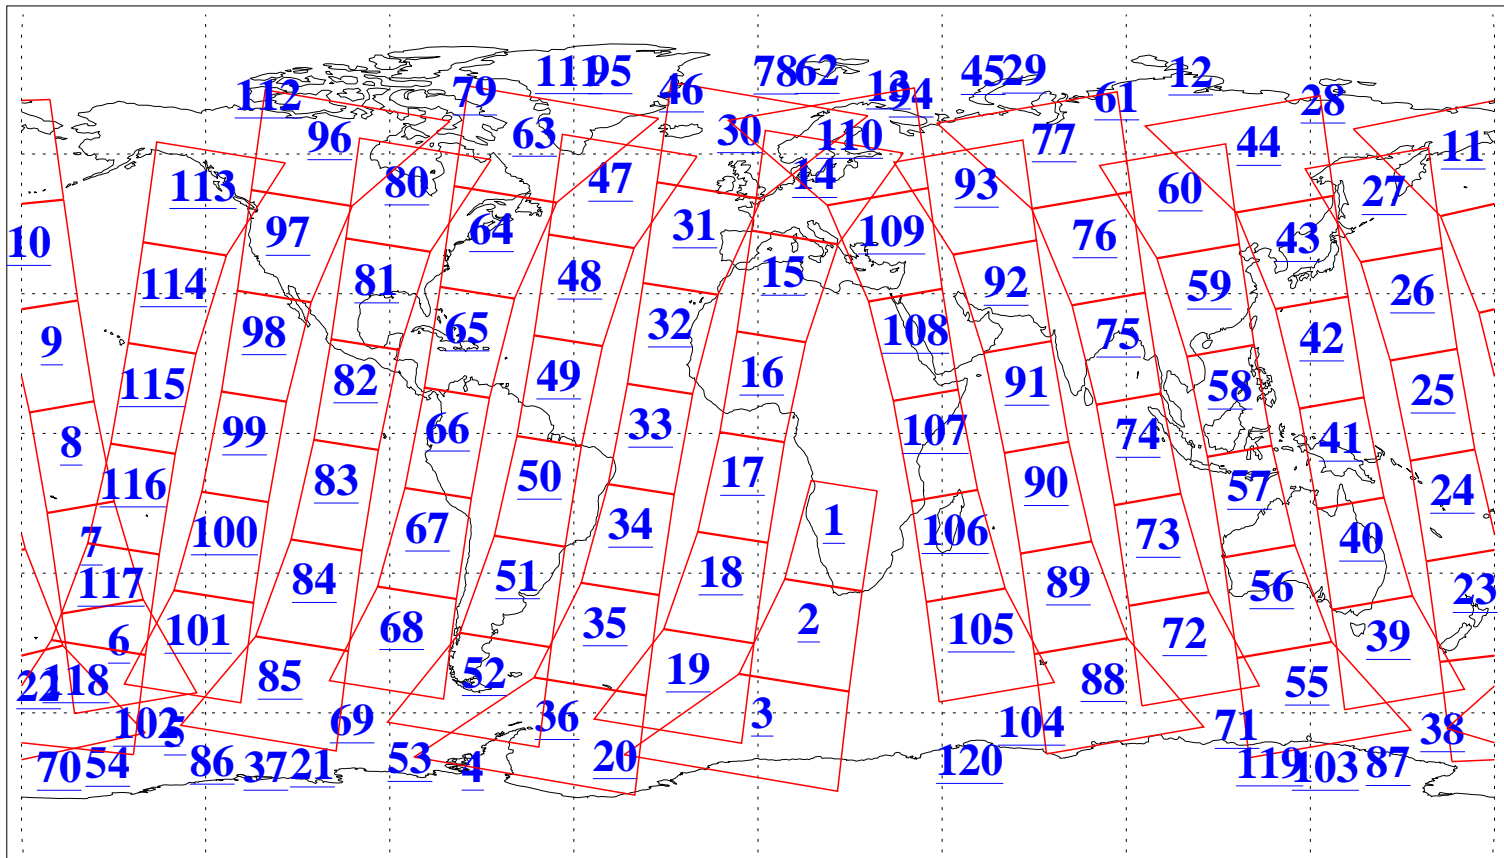

L1B Availability  
AMSU Granules: 240  
HSB Granules: 0  
AIRS Granules: 240

31 Jan 2015  
DoY 31  
Aqua Day 4655  
Granules: 1 to 120

Granules: 121 to 240

Legend: AMSU Available, HSB Available, AIRS Available

L1B Availability  
AMSU Granules: 240  
HSB Granules: 0  
AIRS Granules: 240

31 Jan 2015  
DoY 31  
Aqua Day 4655  
Ascending Granules

Descending Granules

Legend: AMSU Available, HSB Available, AIRS Available

L1B Availability  
 AMSU Granules: 240  
 HSB Granules: 0  
 AIRS Granules: 240

31 Jan 2015  
 DoY 31  
 Aqua Day 4655

Northern Hemisphere Granules

Southern Hemisphere Granules

Legend: AMSU Available, **HSB Available**, **AIRS Available**