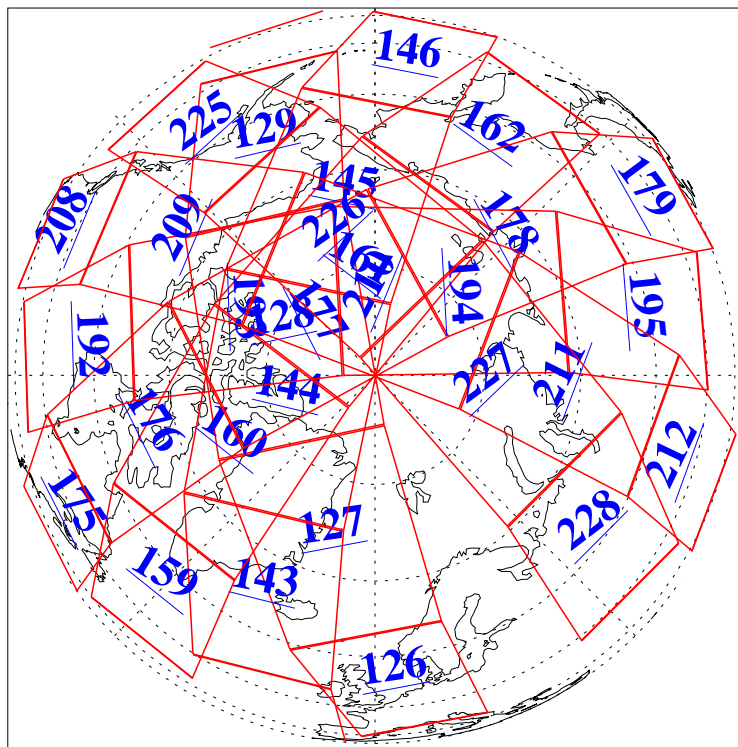

L1B Availability  
AMSU Granules: 240  
HSB Granules: 0  
AIRS Granules: 240

31 Jan 2015  
DoY 31  
Aqua Day 4655  
Granules: 1 to 120

Granules: 121 to 240

Legend: AMSU Available, HSB Available, AIRS Available

L1B Availability  
AMSU Granules: 240  
HSB Granules: 0  
AIRS Granules: 240

31 Jan 2015  
DoY 31  
Aqua Day 4655  
Ascending Granules

Descending Granules

Legend: AMSU Available, HSB Available, AIRS Available

L1B Availability  
 AMSU Granules: 240  
 HSB Granules: 0  
 AIRS Granules: 240

31 Jan 2015  
 DoY 31  
 Aqua Day 4655

Northern Hemisphere Granules

Southern Hemisphere Granules

Legend: AMSU Available, **HSB Available**, **AIRS Available**