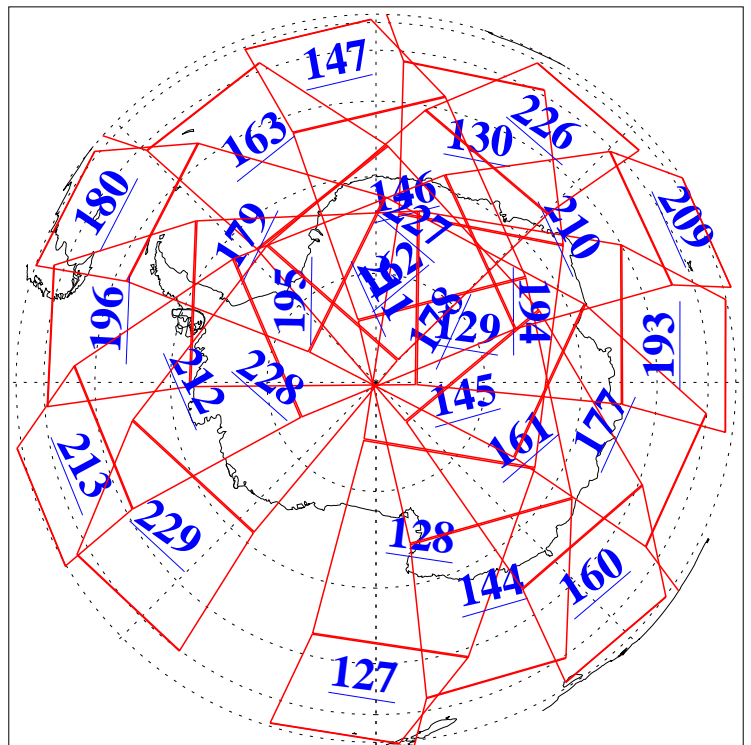

L1B Availability
AMSU Granules: 240
HSB Granules: 0
AIRS Granules: 238

30 Jan 2015
DoY 30
Aqua Day 4654
Granules: 1 to 120

Granules: 121 to 240

Legend: AMSU Available, HSB Available, AIRS Available

L1B Availability
AMSU Granules: 240
HSB Granules: 0
AIRS Granules: 238

30 Jan 2015
DoY 30
Aqua Day 4654
Ascending Granules

Descending Granules

Legend: AMSU Available, HSB Available, AIRS Available

L1B Availability
 AMSU Granules: 240
 HSB Granules: 0
 AIRS Granules: 238

30 Jan 2015
 DoY 30
 Aqua Day 4654

Northern Hemisphere Granules

Southern Hemisphere Granules

Legend: AMSU Available, HSB Available, AIRS Available