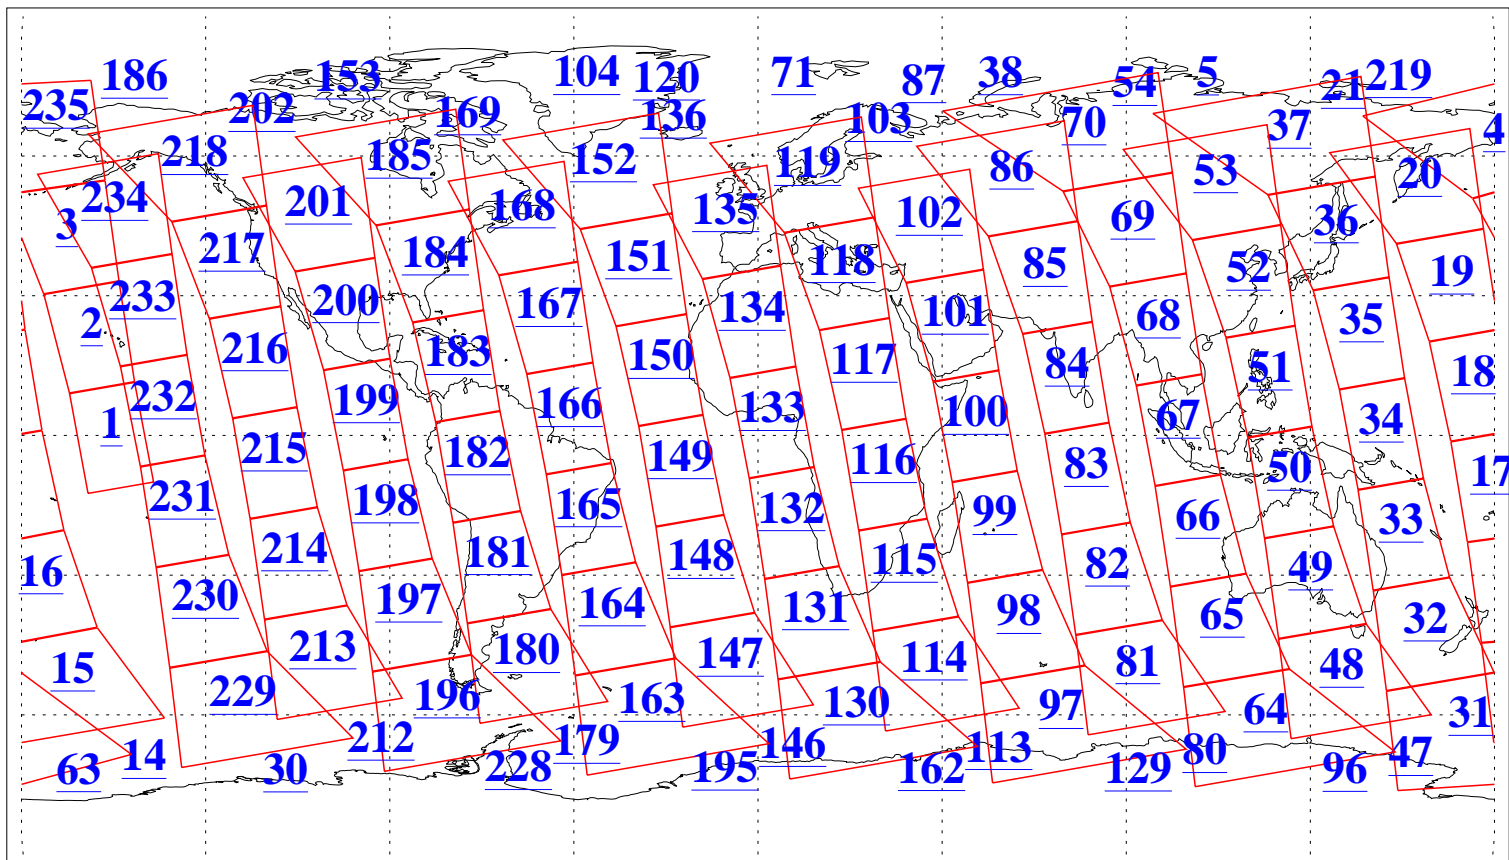

L1B Availability
AMSU Granules: 240
HSB Granules: 0
AIRS Granules: 238

30 Jan 2015
DoY 30
Aqua Day 4654
Granules: 1 to 120

Granules: 121 to 240

Legend: AMSU Available, HSB Available, AIRS Available

L1B Availability
AMSU Granules: 240
HSB Granules: 0
AIRS Granules: 238

30 Jan 2015
DoY 30
Aqua Day 4654
Ascending Granules

Descending Granules

Legend: AMSU Available, HSB Available, AIRS Available

L1B Availability
 AMSU Granules: 240
 HSB Granules: 0
 AIRS Granules: 238

30 Jan 2015
 DoY 30
 Aqua Day 4654

Northern Hemisphere Granules

Southern Hemisphere Granules

Legend: AMSU Available, HSB Available, AIRS Available