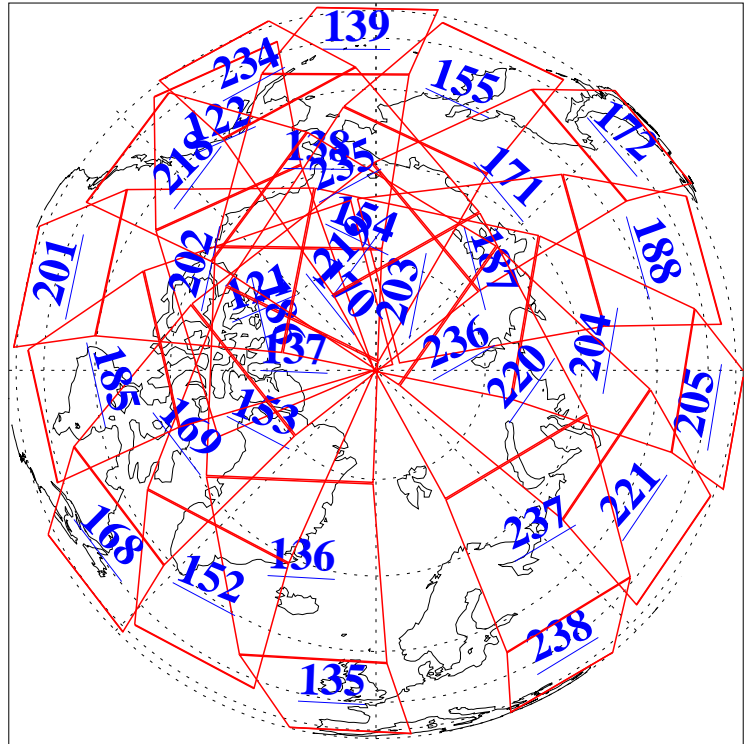

30 Jan 2015
DoY 30
Aqua Day 4654
Ascending Granules

Descending Granules

Legend: AMSU Available, HSB Available, AIRS Available

L1B Availability
 AMSU Granules: 240
 HSB Granules: 0
 AIRS Granules: 238

30 Jan 2015
 DoY 30
 Aqua Day 4654

Northern Hemisphere Granules

Southern Hemisphere Granules

Legend: AMSU Available, HSB Available, AIRS Available