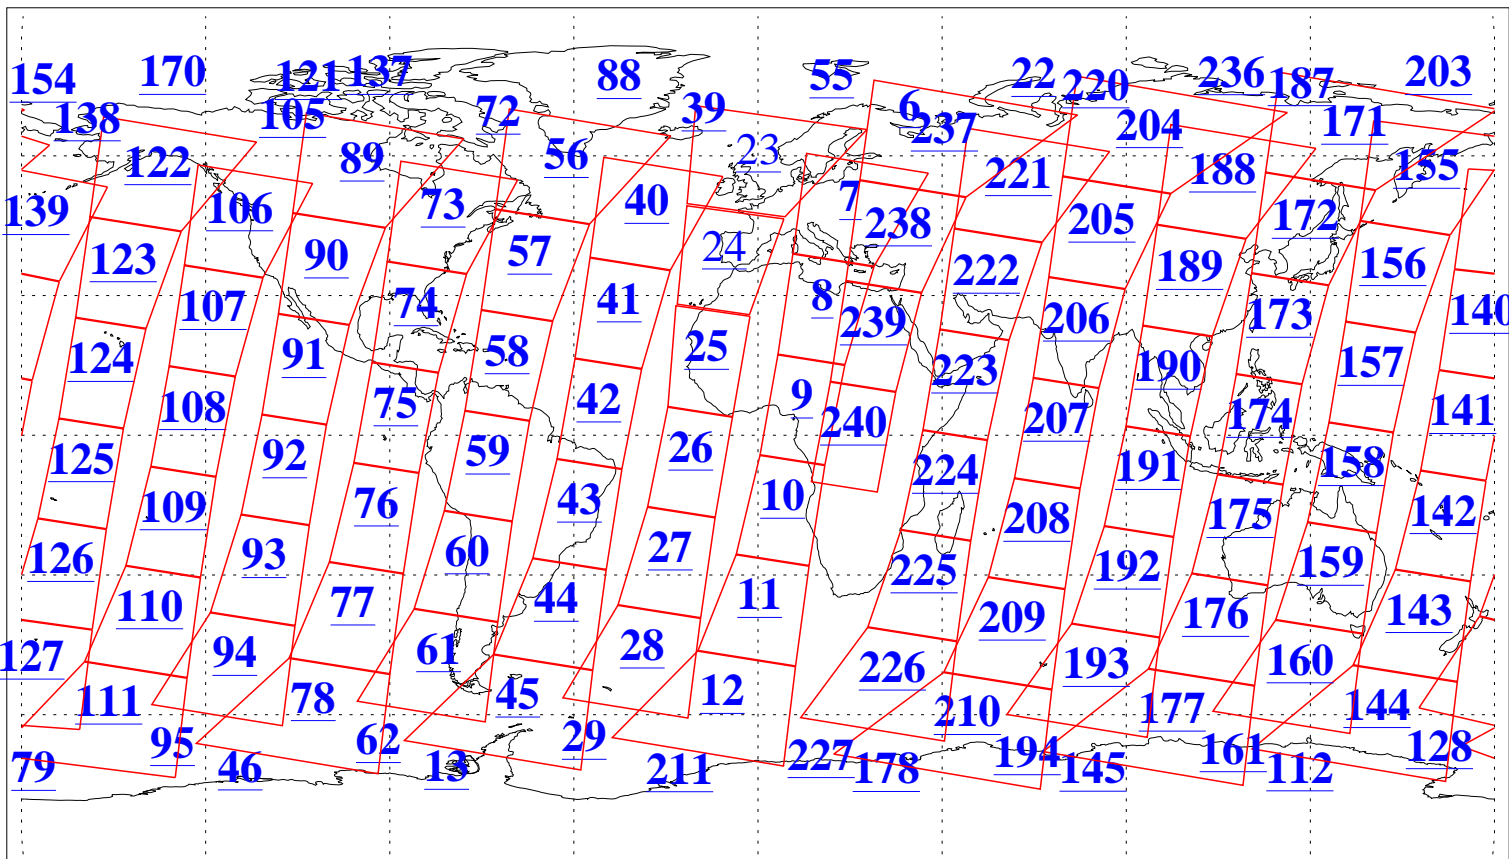

L1B Availability
AMSU Granules: 240
HSB Granules: 0
AIRS Granules: 238

30 Jan 2015
DoY 30
Aqua Day 4654
Granules: 1 to 120

Granules: 121 to 240

Legend: AMSU Available, HSB Available, AIRS Available

L1B Availability
AMSU Granules: 240
HSB Granules: 0
AIRS Granules: 238

30 Jan 2015
DoY 30
Aqua Day 4654
Ascending Granules

Descending Granules

Legend: AMSU Available, HSB Available, AIRS Available

L1B Availability
 AMSU Granules: 240
 HSB Granules: 0
 AIRS Granules: 238

30 Jan 2015
 DoY 30
 Aqua Day 4654

Northern Hemisphere Granules

Southern Hemisphere Granules

Legend: AMSU Available, HSB Available, AIRS Available