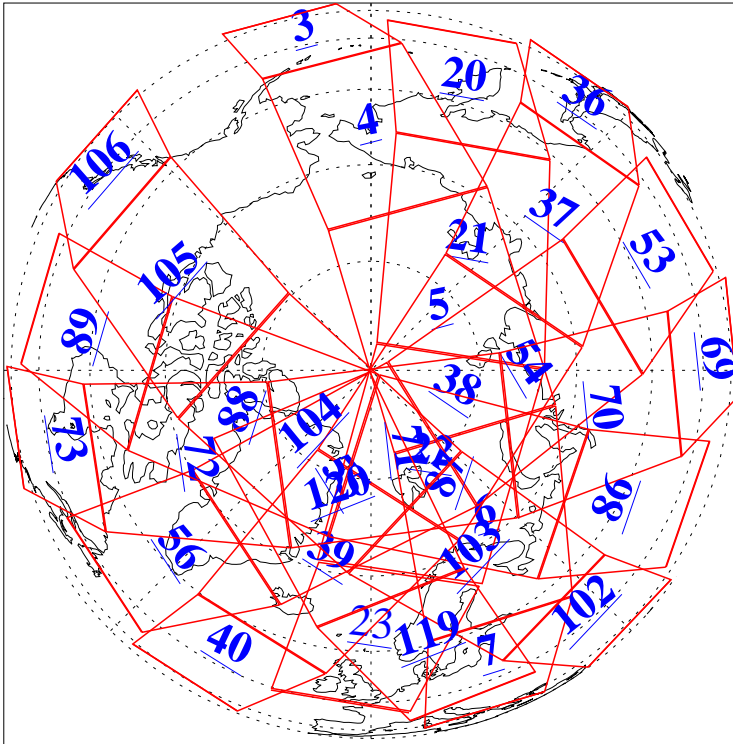

L1B Availability
AMSU Granules: 240
HSB Granules: 0
AIRS Granules: 238

30 Jan 2015
DoY 30
Aqua Day 4654
Granules: 1 to 120

Granules: 121 to 240

Legend: AMSU Available, HSB Available, AIRS Available

L1B Availability
AMSU Granules: 240
HSB Granules: 0
AIRS Granules: 238

30 Jan 2015
DoY 30
Aqua Day 4654
Ascending Granules

Descending Granules

Legend: AMSU Available, HSB Available, AIRS Available

L1B Availability
 AMSU Granules: 240
 HSB Granules: 0
 AIRS Granules: 238

30 Jan 2015
 DoY 30
 Aqua Day 4654

Northern Hemisphere Granules

Southern Hemisphere Granules

Legend: AMSU Available, HSB Available, AIRS Available