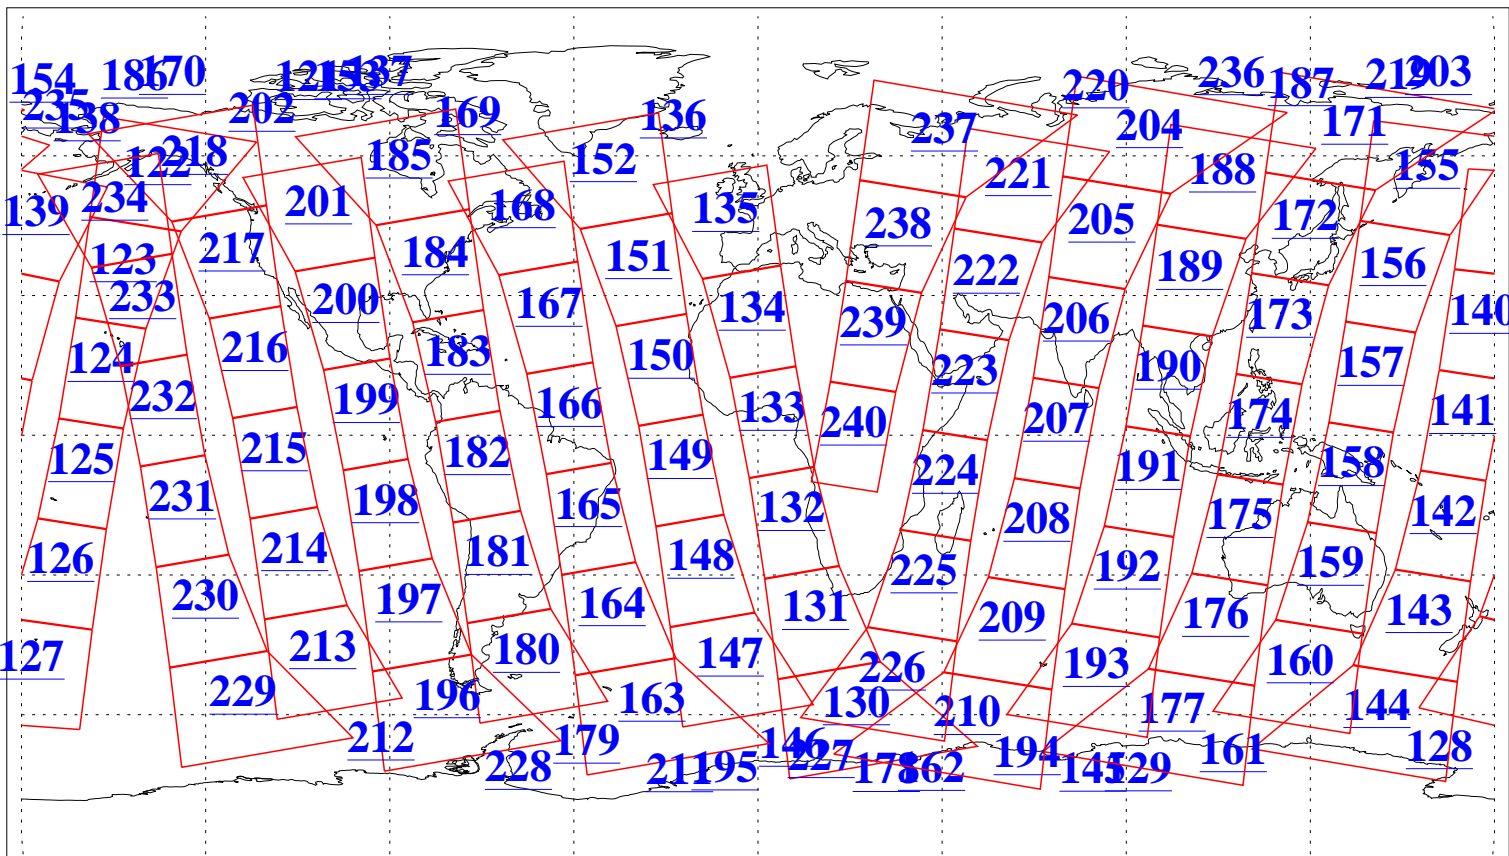

L1B Availability
AMSU Granules: 240
HSB Granules: 0
AIRS Granules: 238

30 Jan 2015
DoY 30
Aqua Day 4654
Granules: 1 to 120

Granules: 121 to 240

Legend: AMSU Available, HSB Available, AIRS Available

L1B Availability
AMSU Granules: 240
HSB Granules: 0
AIRS Granules: 238

30 Jan 2015
DoY 30
Aqua Day 4654
Ascending Granules

Descending Granules

Legend: AMSU Available, HSB Available, AIRS Available

L1B Availability
 AMSU Granules: 240
 HSB Granules: 0
 AIRS Granules: 238

30 Jan 2015
 DoY 30
 Aqua Day 4654

Northern Hemisphere Granules

Southern Hemisphere Granules

Legend: AMSU Available, HSB Available, AIRS Available