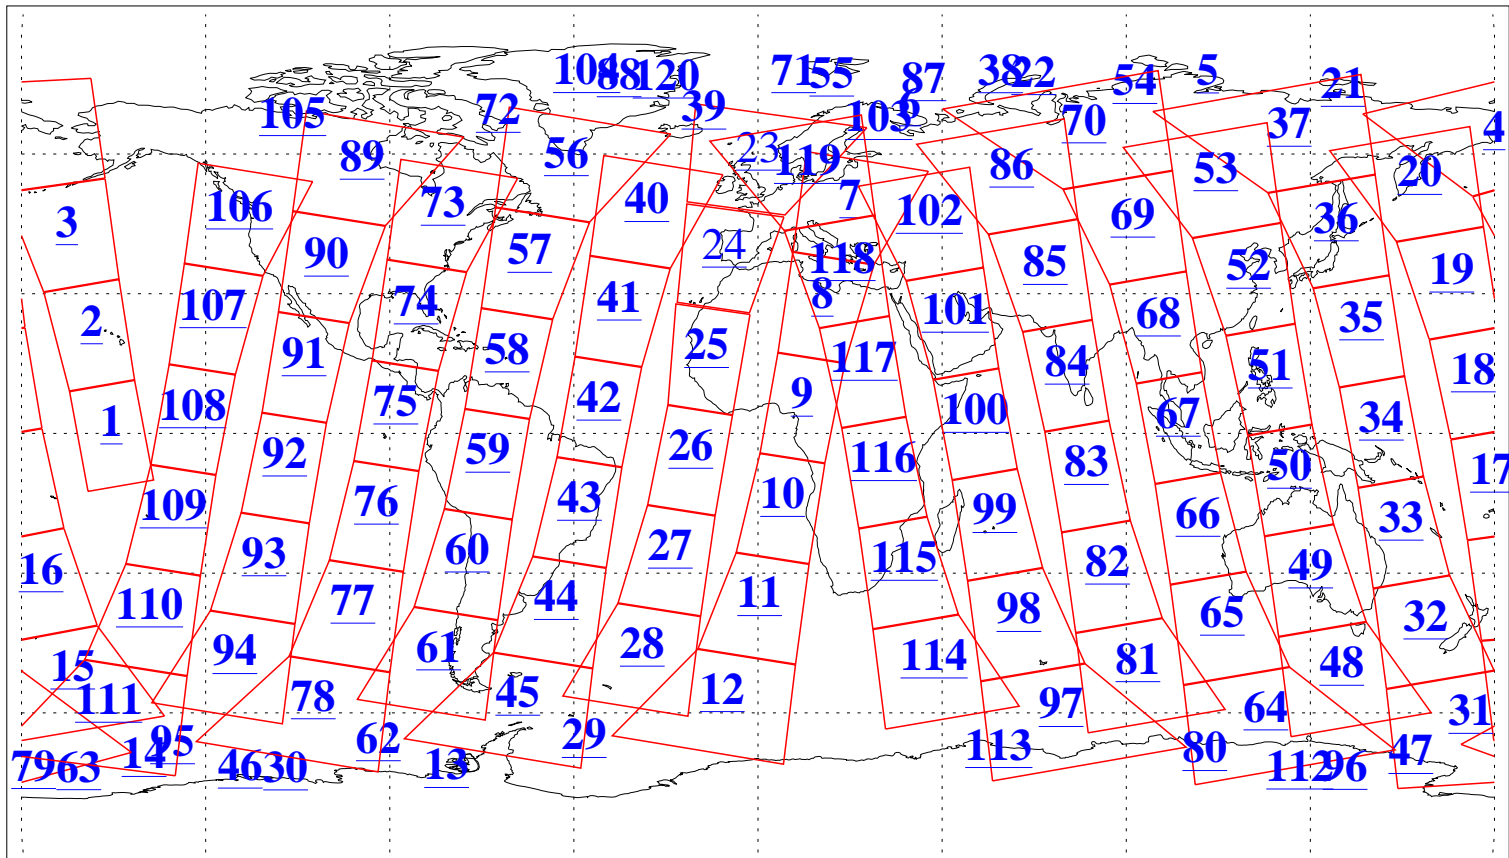

L1B Availability
AMSU Granules: 240
HSB Granules: 0
AIRS Granules: 238

30 Jan 2015
DoY 30
Aqua Day 4654
Granules: 1 to 120

Granules: 121 to 240

Legend: AMSU Available, HSB Available, AIRS Available

L1B Availability
AMSU Granules: 240
HSB Granules: 0
AIRS Granules: 238

30 Jan 2015
DoY 30
Aqua Day 4654
Ascending Granules

Descending Granules

Legend: AMSU Available, HSB Available, AIRS Available

L1B Availability
 AMSU Granules: 240
 HSB Granules: 0
 AIRS Granules: 238

30 Jan 2015
 DoY 30
 Aqua Day 4654

Northern Hemisphere Granules

Southern Hemisphere Granules

Legend: AMSU Available, HSB Available, AIRS Available