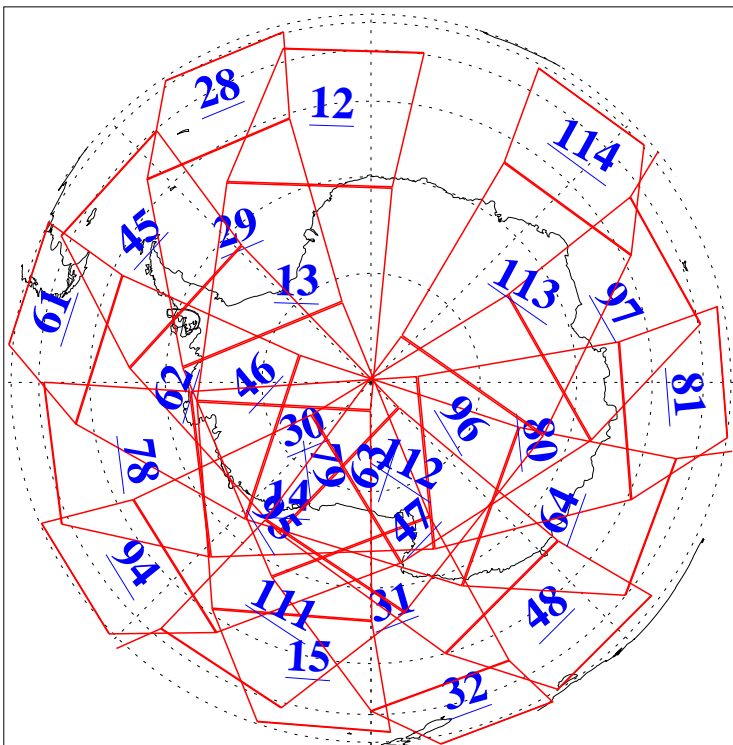

L1B Availability
AMSU Granules: 240
HSB Granules: 0
AIRS Granules: 238

30 Jan 2015
DoY 30
Aqua Day 4654
Granules: 1 to 120

Granules: 121 to 240

Legend: AMSU Available, HSB Available, AIRS Available

L1B Availability
AMSU Granules: 240
HSB Granules: 0
AIRS Granules: 238

30 Jan 2015
DoY 30
Aqua Day 4654
Ascending Granules

Descending Granules

Legend: AMSU Available, HSB Available, AIRS Available

L1B Availability
 AMSU Granules: 240
 HSB Granules: 0
 AIRS Granules: 238

30 Jan 2015
 DoY 30
 Aqua Day 4654

Northern Hemisphere Granules

Southern Hemisphere Granules

Legend: AMSU Available, HSB Available, AIRS Available