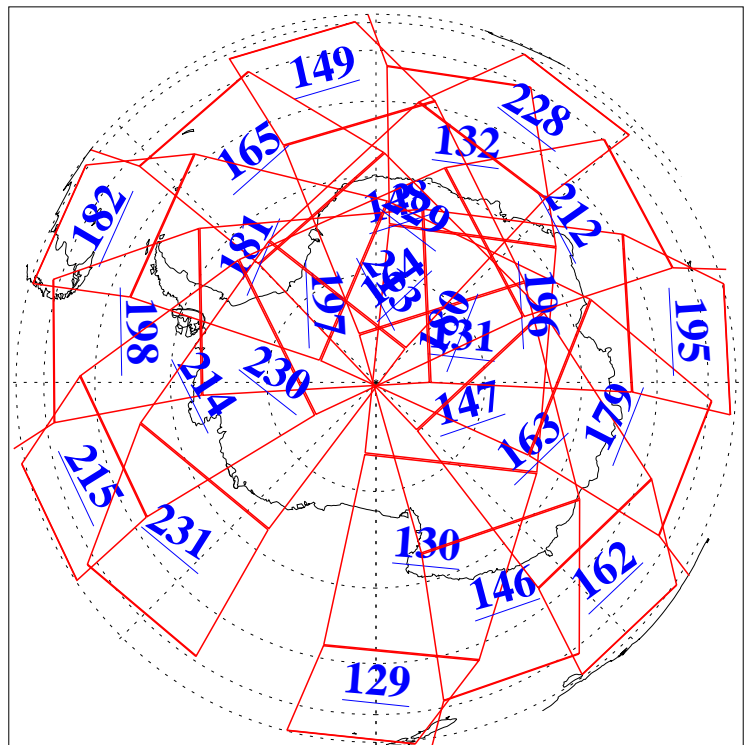

L1B Availability
AMSU Granules: 240
HSB Granules: 0
AIRS Granules: 240

28 Jan 2015
DoY 28
Aqua Day 4652
Granules: 1 to 120

Granules: 121 to 240

Legend: AMSU Available, HSB Available, AIRS Available

L1B Availability
AMSU Granules: 240
HSB Granules: 0
AIRS Granules: 240

28 Jan 2015
DoY 28
Aqua Day 4652

Ascending Granules

Descending Granules

Legend: AMSU Available, HSB Available, AIRS Available

L1B Availability
 AMSU Granules: 240
 HSB Granules: 0
 AIRS Granules: 240

28 Jan 2015
 DoY 28
 Aqua Day 4652

Northern Hemisphere Granules

Southern Hemisphere Granules

Legend: AMSU Available, HSB Available, AIRS Available