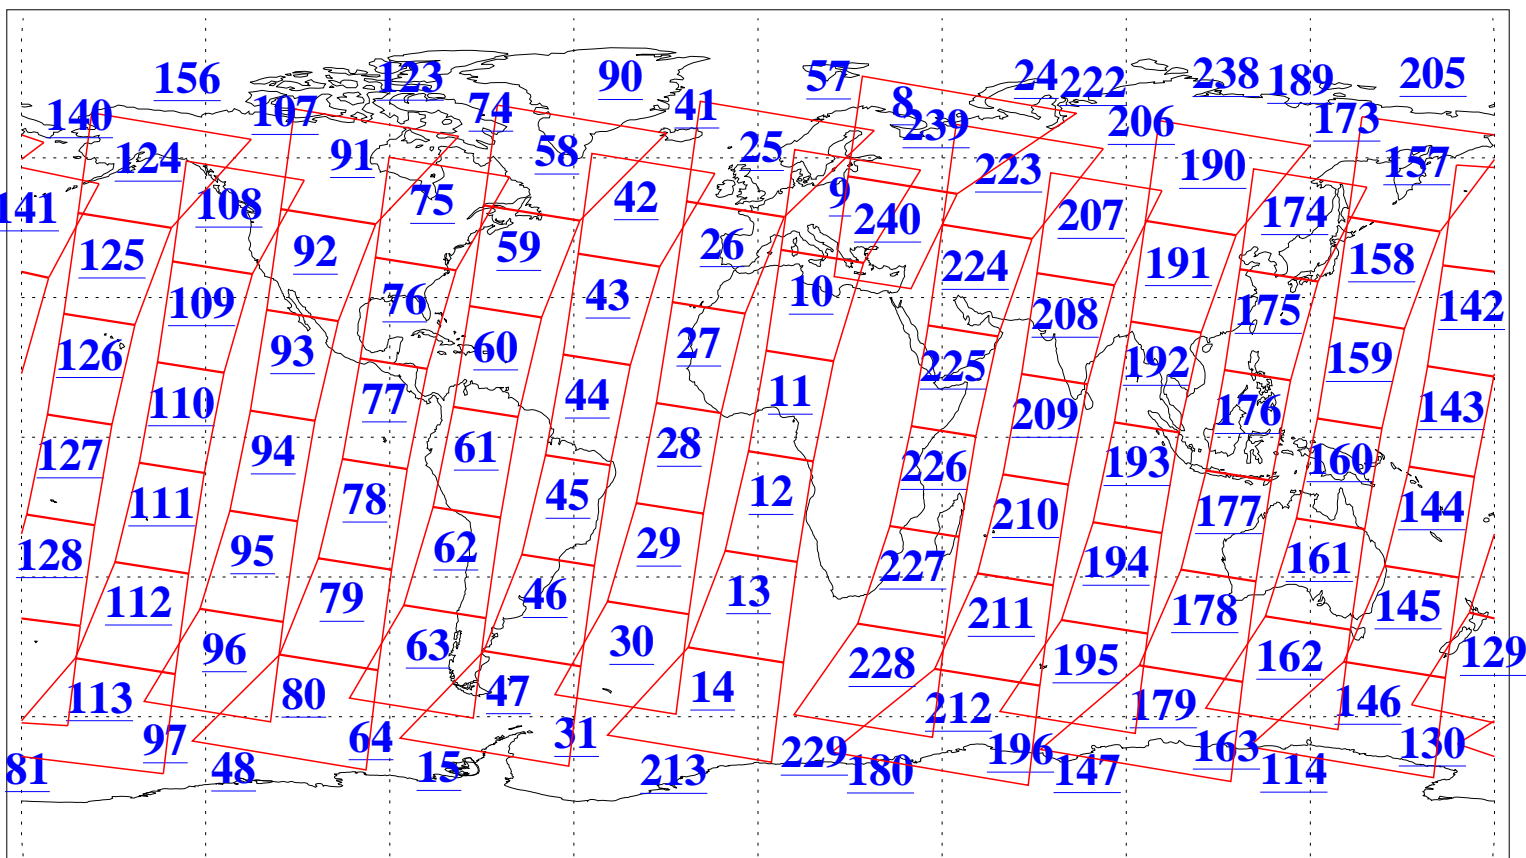

L1B Availability
AMSU Granules: 240
HSB Granules: 0
AIRS Granules: 240

28 Jan 2015
DoY 28
Aqua Day 4652
Granules: 1 to 120

Granules: 121 to 240

Legend: AMSU Available, HSB Available, AIRS Available

L1B Availability
AMSU Granules: 240
HSB Granules: 0
AIRS Granules: 240

28 Jan 2015
DoY 28
Aqua Day 4652

Ascending Granules

Descending Granules

Legend: AMSU Available, HSB Available, AIRS Available

L1B Availability
 AMSU Granules: 240
 HSB Granules: 0
 AIRS Granules: 240

28 Jan 2015
 DoY 28
 Aqua Day 4652

Northern Hemisphere Granules

Southern Hemisphere Granules

Legend: AMSU Available, HSB Available, AIRS Available