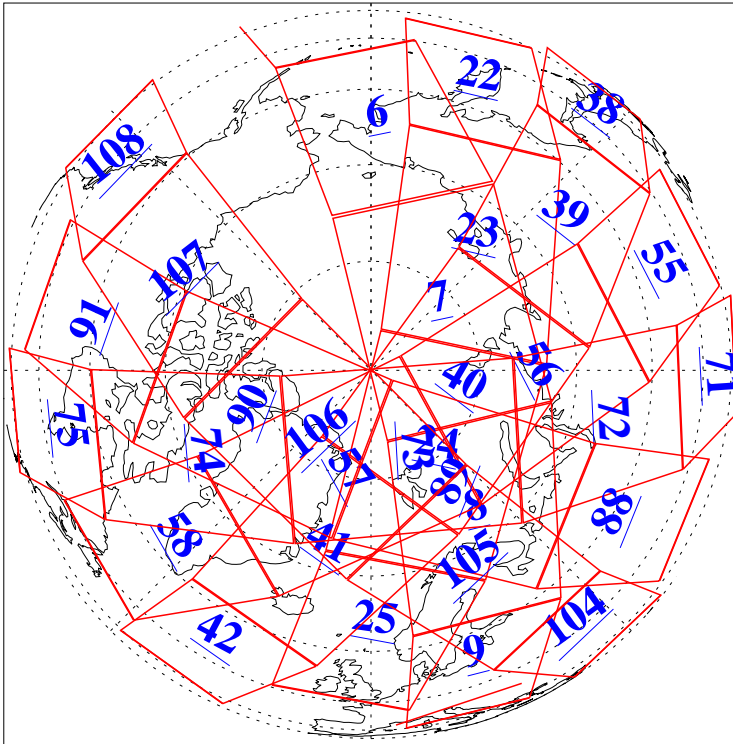

L1B Availability
AMSU Granules: 240
HSB Granules: 0
AIRS Granules: 240

28 Jan 2015
DoY 28
Aqua Day 4652
Granules: 1 to 120

Granules: 121 to 240

Legend: AMSU Available, HSB Available, AIRS Available

L1B Availability
AMSU Granules: 240
HSB Granules: 0
AIRS Granules: 240

28 Jan 2015
DoY 28
Aqua Day 4652

Ascending Granules

Descending Granules

Legend: AMSU Available, HSB Available, AIRS Available

L1B Availability
 AMSU Granules: 240
 HSB Granules: 0
 AIRS Granules: 240

28 Jan 2015
 DoY 28
 Aqua Day 4652

Northern Hemisphere Granules

Southern Hemisphere Granules

Legend: AMSU Available, HSB Available, AIRS Available