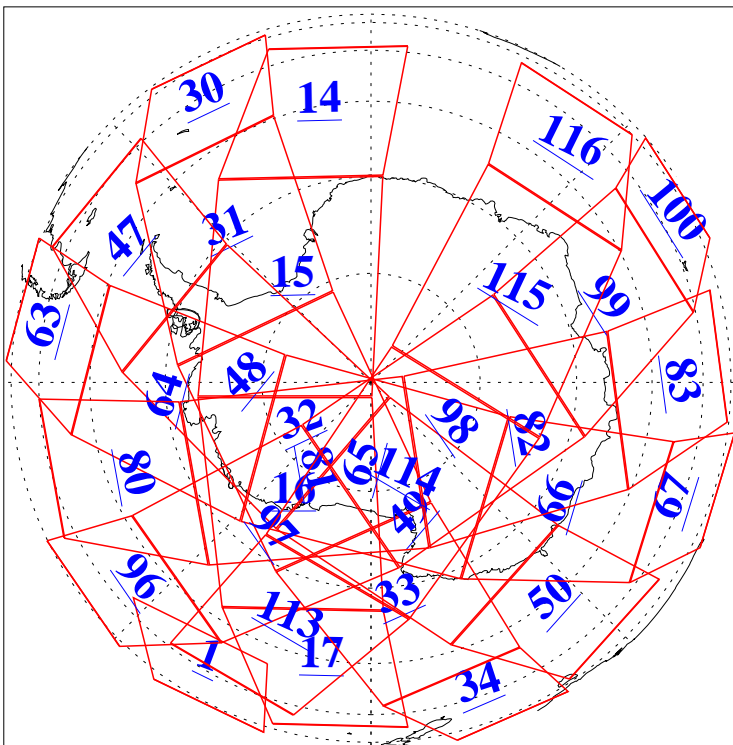

L1B Availability
AMSU Granules: 240
HSB Granules: 0
AIRS Granules: 240

28 Jan 2015
DoY 28
Aqua Day 4652
Granules: 1 to 120

Granules: 121 to 240

Legend: AMSU Available, HSB Available, AIRS Available

L1B Availability
AMSU Granules: 240
HSB Granules: 0
AIRS Granules: 240

28 Jan 2015
DoY 28
Aqua Day 4652

Ascending Granules

Descending Granules

Legend: AMSU Available, HSB Available, AIRS Available

L1B Availability
 AMSU Granules: 240
 HSB Granules: 0
 AIRS Granules: 240

28 Jan 2015
 DoY 28
 Aqua Day 4652

Northern Hemisphere Granules

Southern Hemisphere Granules

Legend: AMSU Available, HSB Available, AIRS Available