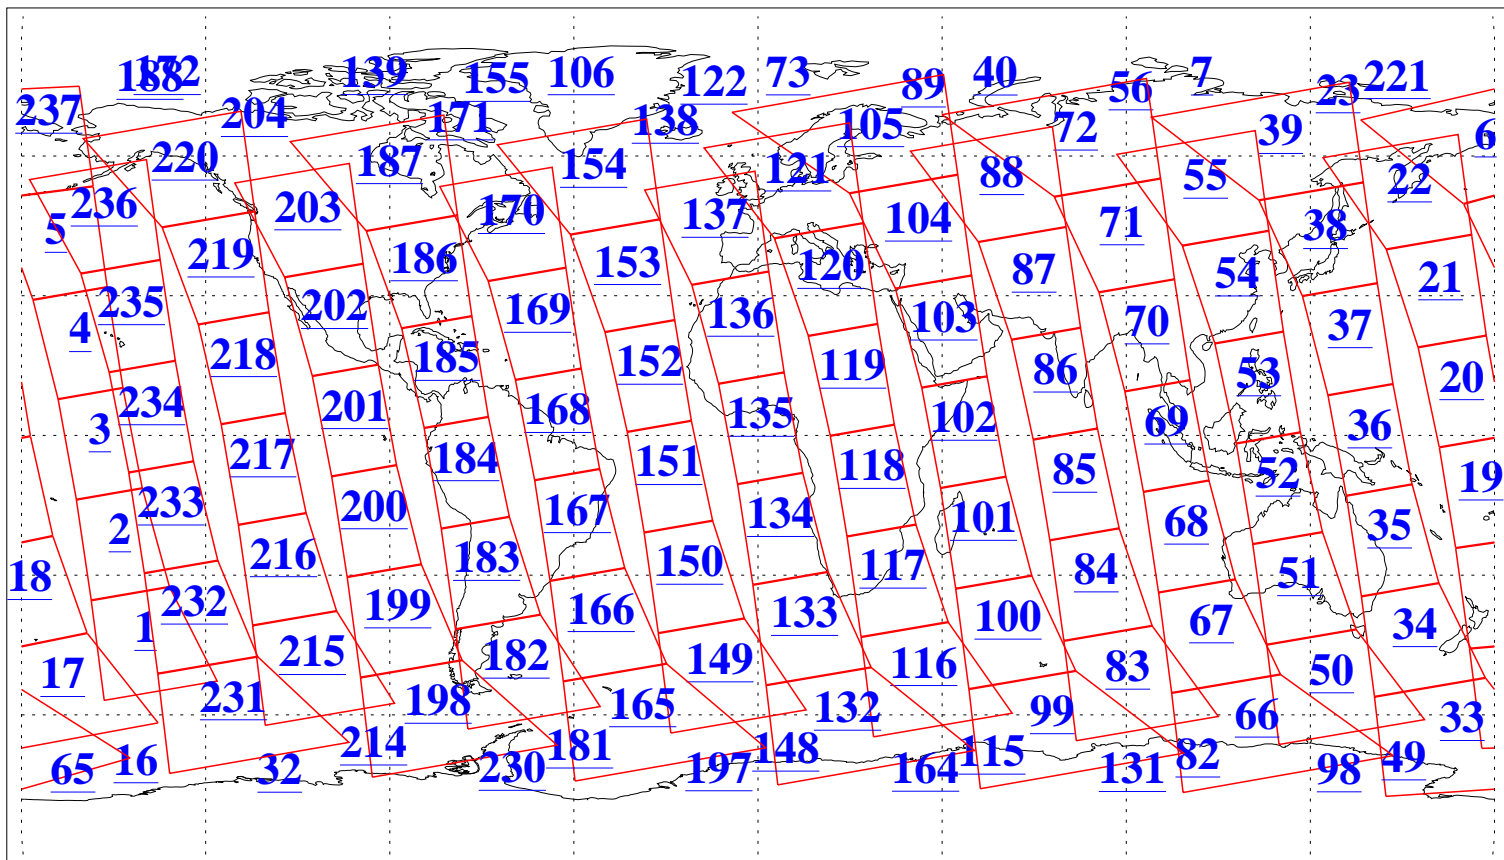

L1B Availability
AMSU Granules: 240
HSB Granules: 0
AIRS Granules: 240

28 Jan 2015
DoY 28
Aqua Day 4652
Granules: 1 to 120

Granules: 121 to 240

Legend: AMSU Available, HSB Available, AIRS Available

L1B Availability
AMSU Granules: 240
HSB Granules: 0
AIRS Granules: 240

28 Jan 2015
DoY 28
Aqua Day 4652

Ascending Granules

Descending Granules

Legend: AMSU Available, HSB Available, AIRS Available

L1B Availability
 AMSU Granules: 240
 HSB Granules: 0
 AIRS Granules: 240

28 Jan 2015
 DoY 28
 Aqua Day 4652

Northern Hemisphere Granules

Southern Hemisphere Granules

Legend: AMSU Available, HSB Available, AIRS Available