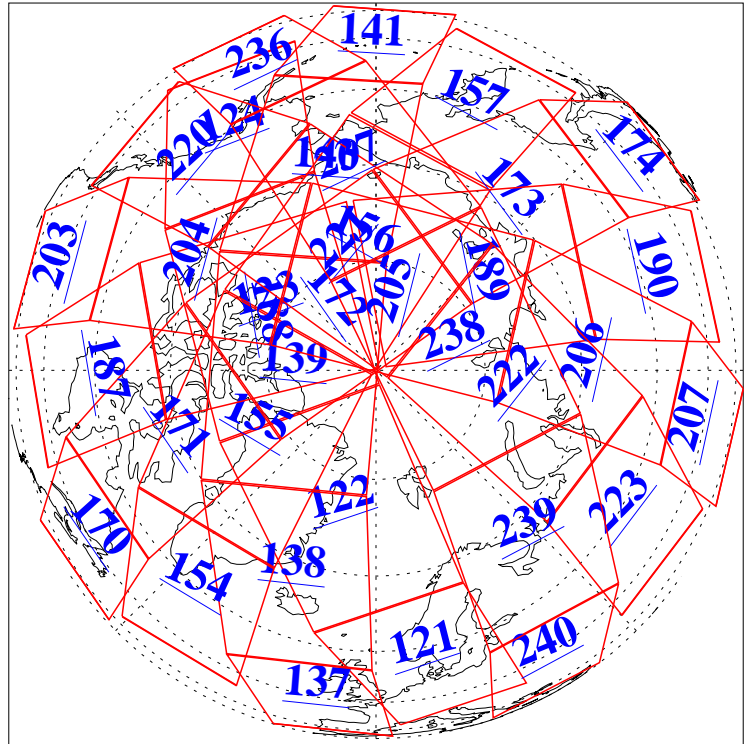

L1B Availability
AMSU Granules: 240
HSB Granules: 0
AIRS Granules: 240

28 Jan 2015
DoY 28
Aqua Day 4652
Granules: 1 to 120

Granules: 121 to 240

Legend: AMSU Available, HSB Available, AIRS Available

L1B Availability
AMSU Granules: 240
HSB Granules: 0
AIRS Granules: 240

28 Jan 2015
DoY 28
Aqua Day 4652

Ascending Granules

Descending Granules

Legend: AMSU Available, HSB Available, AIRS Available

L1B Availability
 AMSU Granules: 240
 HSB Granules: 0
 AIRS Granules: 240

28 Jan 2015
 DoY 28
 Aqua Day 4652

Northern Hemisphere Granules

Southern Hemisphere Granules

Legend: AMSU Available, HSB Available, AIRS Available