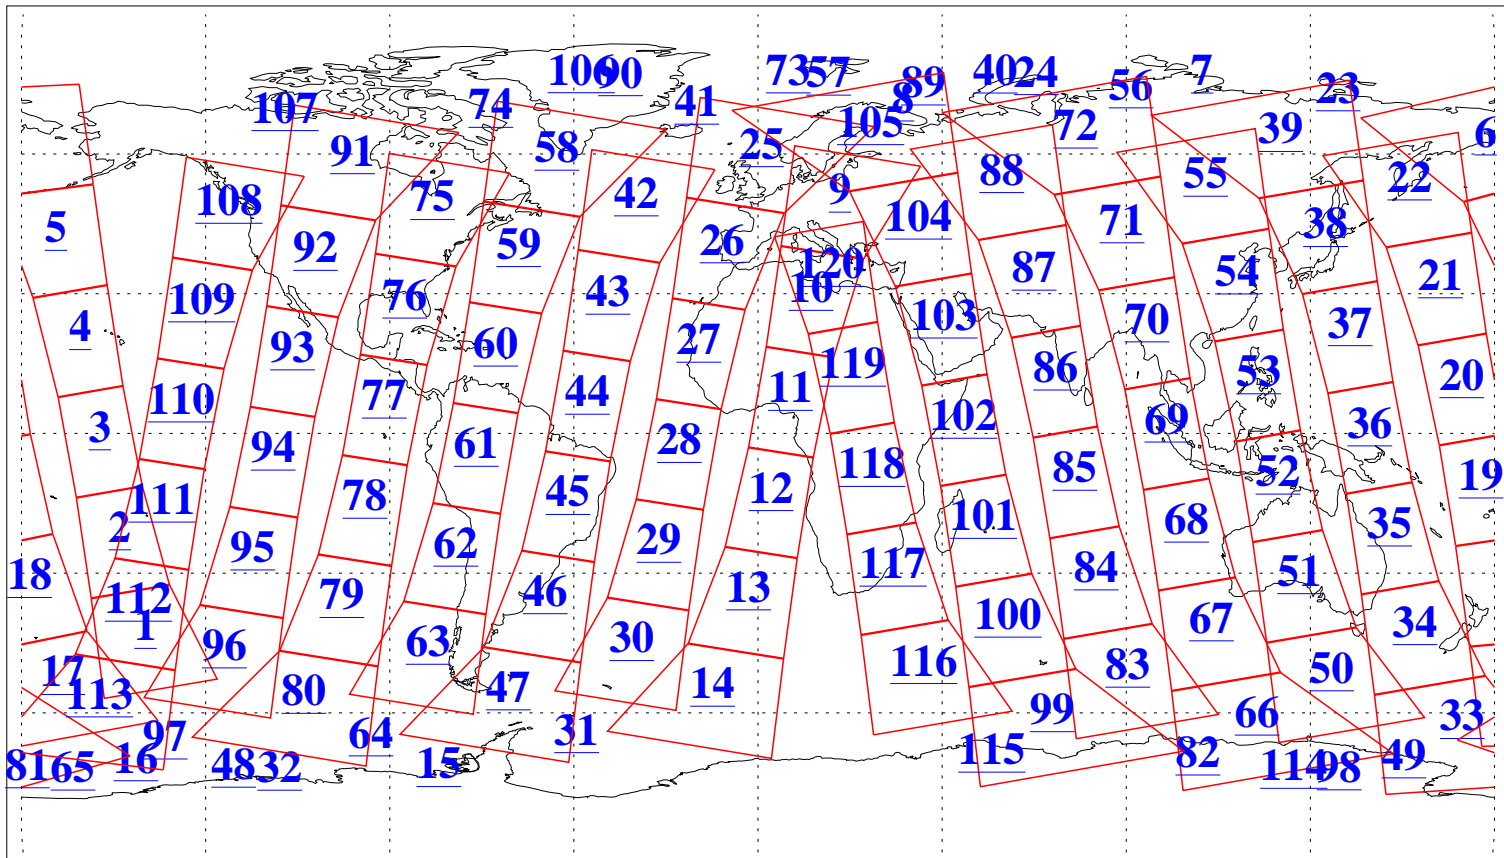

L1B Availability
AMSU Granules: 240
HSB Granules: 0
AIRS Granules: 240

28 Jan 2015
DoY 28
Aqua Day 4652
Granules: 1 to 120

Granules: 121 to 240

Legend: AMSU Available, HSB Available, AIRS Available

L1B Availability
AMSU Granules: 240
HSB Granules: 0
AIRS Granules: 240

28 Jan 2015
DoY 28
Aqua Day 4652

Ascending Granules

Descending Granules

Legend: AMSU Available, HSB Available, AIRS Available

L1B Availability
 AMSU Granules: 240
 HSB Granules: 0
 AIRS Granules: 240

28 Jan 2015
 DoY 28
 Aqua Day 4652

Northern Hemisphere Granules

Southern Hemisphere Granules

Legend: AMSU Available, HSB Available, AIRS Available