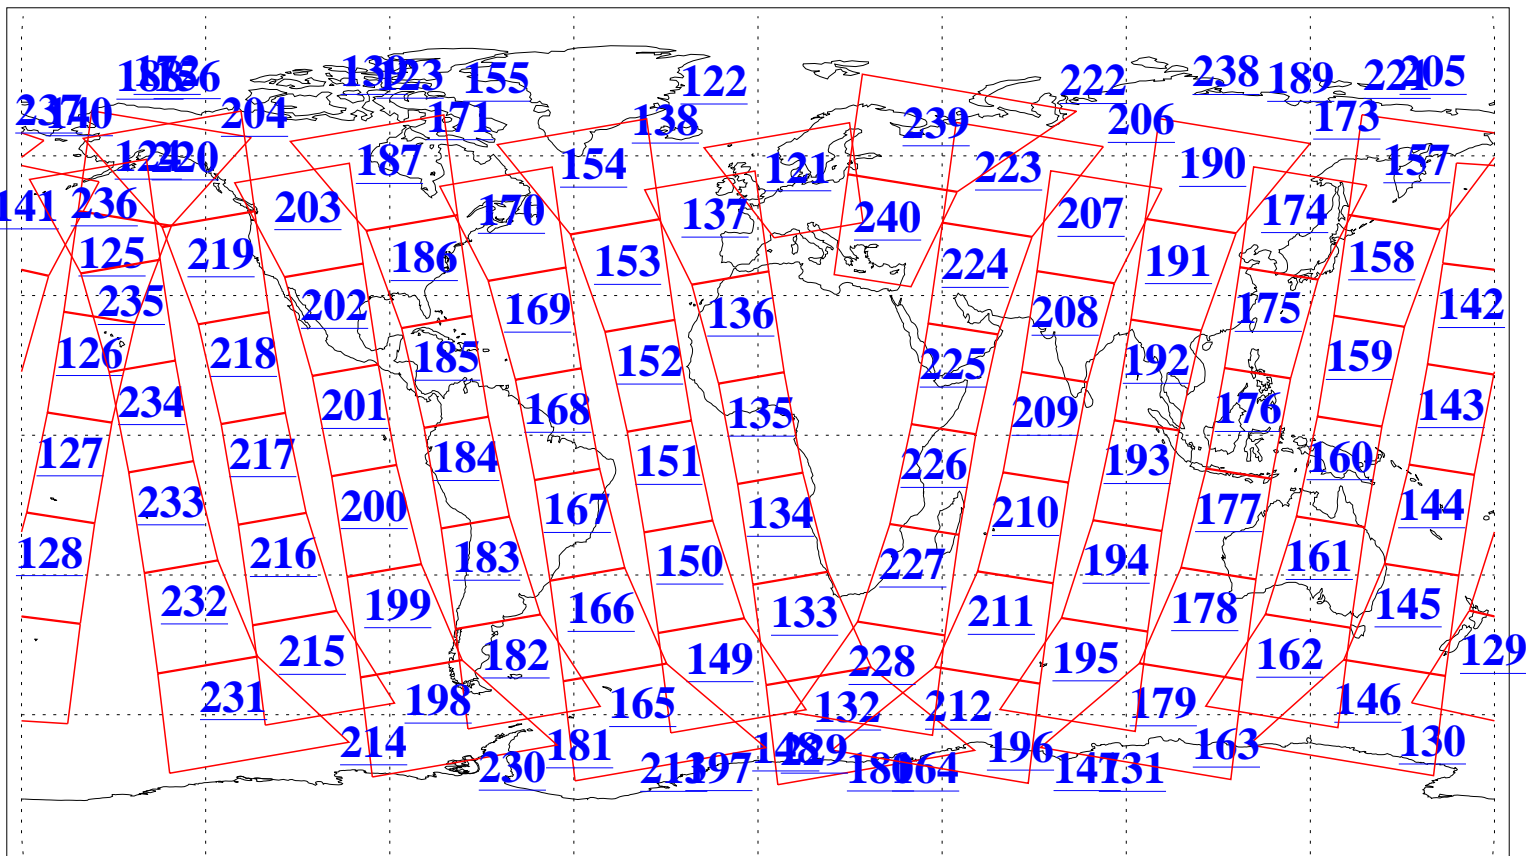

L1B Availability
AMSU Granules: 240
HSB Granules: 0
AIRS Granules: 240

28 Jan 2015
DoY 28
Aqua Day 4652
Granules: 1 to 120

Granules: 121 to 240

Legend: AMSU Available, HSB Available, AIRS Available

L1B Availability
AMSU Granules: 240
HSB Granules: 0
AIRS Granules: 240

28 Jan 2015
DoY 28
Aqua Day 4652

Ascending Granules

Descending Granules

Legend: AMSU Available, HSB Available, AIRS Available

L1B Availability
 AMSU Granules: 240
 HSB Granules: 0
 AIRS Granules: 240

28 Jan 2015
 DoY 28
 Aqua Day 4652

Northern Hemisphere Granules

Southern Hemisphere Granules

Legend: AMSU Available, HSB Available, AIRS Available