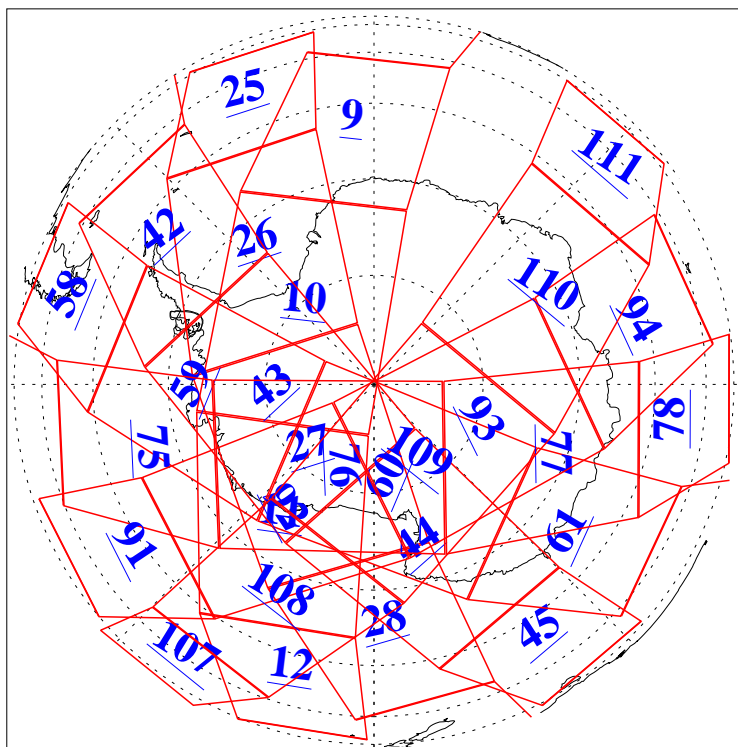

L1B Availability
AMSU Granules: 240
HSB Granules: 0
AIRS Granules: 240

25 Jan 2015
DoY 25
Aqua Day 4649
Granules: 1 to 120

Granules: 121 to 240

Legend: AMSU Available, HSB Available, AIRS Available

L1B Availability
AMSU Granules: 240
HSB Granules: 0
AIRS Granules: 240

25 Jan 2015
DoY 25
Aqua Day 4649

Ascending Granules

Descending Granules

Legend: AMSU Available, HSB Available, AIRS Available

L1B Availability
 AMSU Granules: 240
 HSB Granules: 0
 AIRS Granules: 240

25 Jan 2015
 DoY 25
 Aqua Day 4649

Northern Hemisphere Granules

Southern Hemisphere Granules

Legend: AMSU Available, HSB Available, AIRS Available