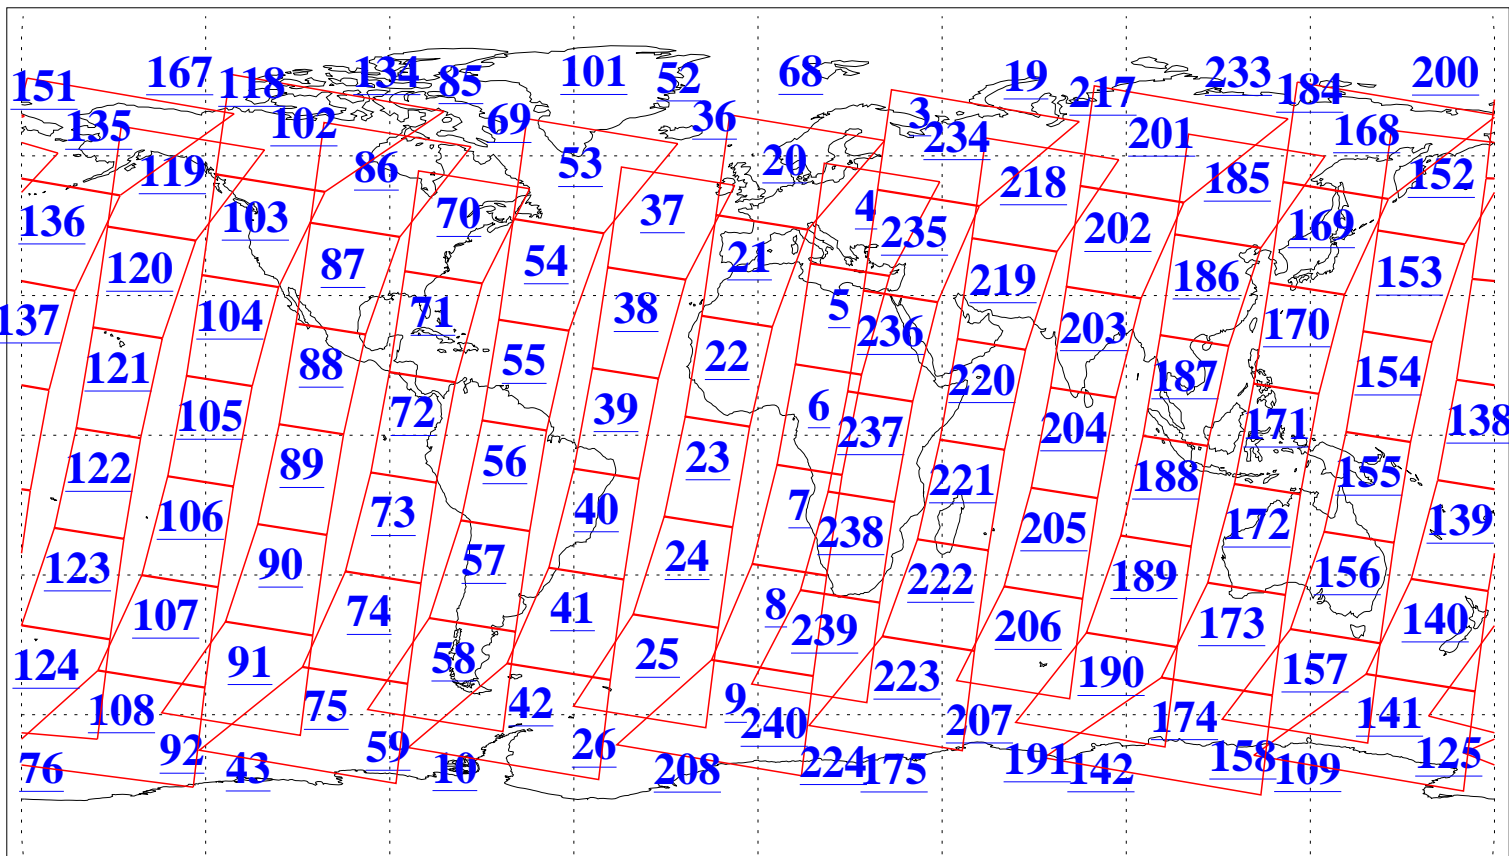

L1B Availability
AMSU Granules: 240
HSB Granules: 0
AIRS Granules: 240

25 Jan 2015
DoY 25
Aqua Day 4649
Granules: 1 to 120

Granules: 121 to 240

Legend: AMSU Available, HSB Available, AIRS Available

L1B Availability
AMSU Granules: 240
HSB Granules: 0
AIRS Granules: 240

25 Jan 2015
DoY 25
Aqua Day 4649

Ascending Granules

Descending Granules

Legend: AMSU Available, HSB Available, AIRS Available

L1B Availability
 AMSU Granules: 240
 HSB Granules: 0
 AIRS Granules: 240

25 Jan 2015
 DoY 25
 Aqua Day 4649

Northern Hemisphere Granules

Southern Hemisphere Granules

Legend: AMSU Available, HSB Available, AIRS Available