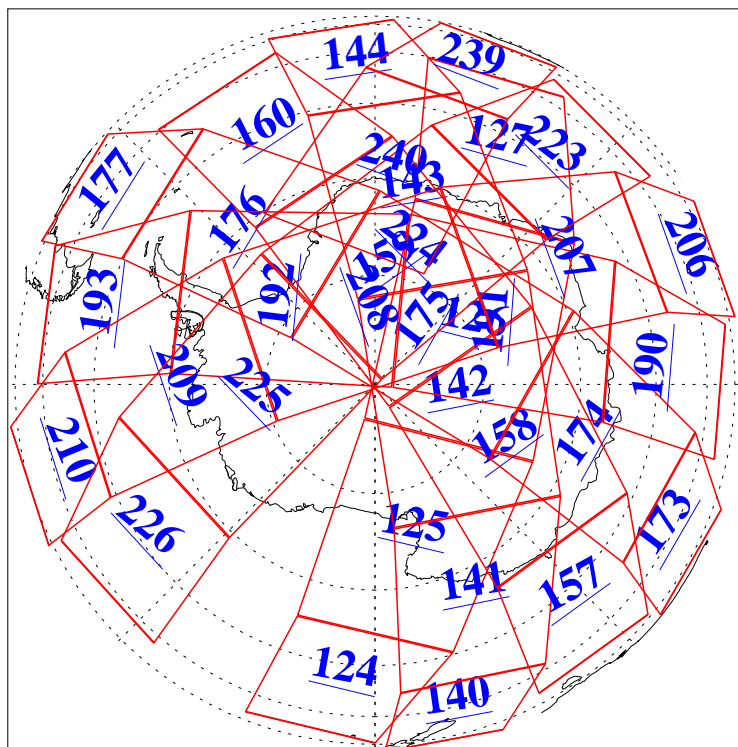

L1B Availability
AMSU Granules: 240
HSB Granules: 0
AIRS Granules: 240

25 Jan 2015
DoY 25
Aqua Day 4649
Granules: 1 to 120

Granules: 121 to 240

Legend: AMSU Available, HSB Available, AIRS Available

L1B Availability
AMSU Granules: 240
HSB Granules: 0
AIRS Granules: 240

25 Jan 2015
DoY 25
Aqua Day 4649

Ascending Granules

Descending Granules

Legend: AMSU Available, HSB Available, AIRS Available

L1B Availability
 AMSU Granules: 240
 HSB Granules: 0
 AIRS Granules: 240

25 Jan 2015
 DoY 25
 Aqua Day 4649

Northern Hemisphere Granules

Southern Hemisphere Granules

Legend: AMSU Available, HSB Available, AIRS Available