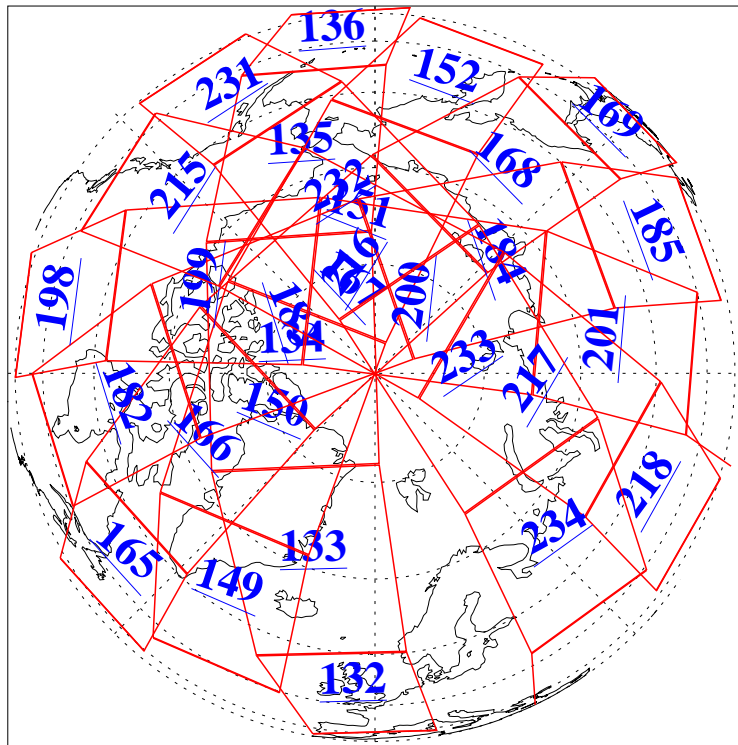

25 Jan 2015
DoY 25
Aqua Day 4649

Ascending Granules

Descending Granules

Legend: AMSU Available, HSB Available, AIRS Available

L1B Availability
 AMSU Granules: 240
 HSB Granules: 0
 AIRS Granules: 240

25 Jan 2015
 DoY 25
 Aqua Day 4649

Northern Hemisphere Granules

Southern Hemisphere Granules

Legend: AMSU Available, HSB Available, AIRS Available