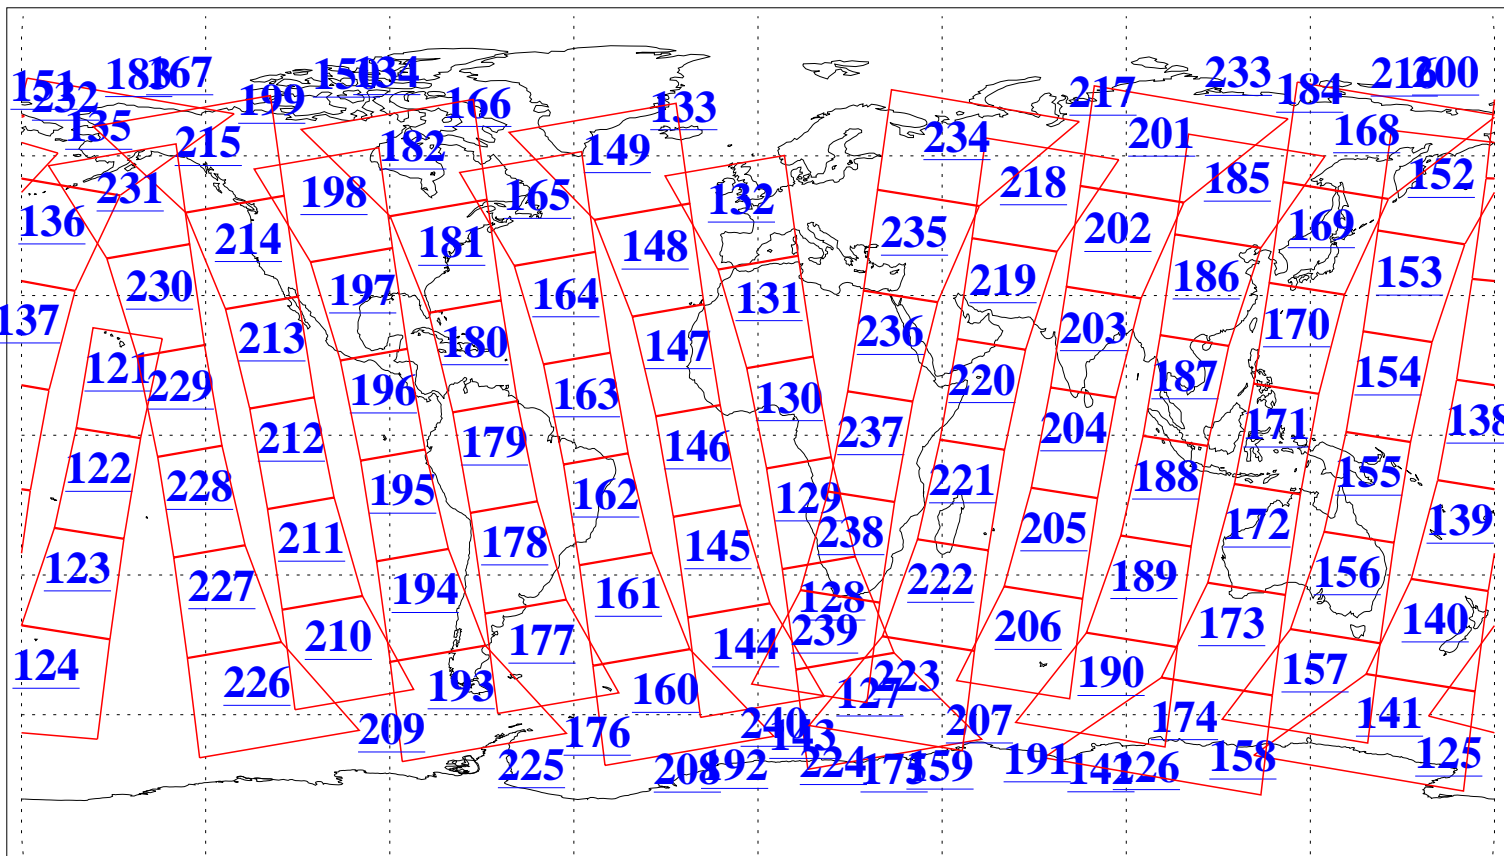

L1B Availability
AMSU Granules: 240
HSB Granules: 0
AIRS Granules: 240

25 Jan 2015
DoY 25
Aqua Day 4649
Granules: 1 to 120

Granules: 121 to 240

Legend: AMSU Available, HSB Available, AIRS Available

L1B Availability
AMSU Granules: 240
HSB Granules: 0
AIRS Granules: 240

25 Jan 2015
DoY 25
Aqua Day 4649

Ascending Granules

Descending Granules

Legend: AMSU Available, HSB Available, AIRS Available

L1B Availability
 AMSU Granules: 240
 HSB Granules: 0
 AIRS Granules: 240

25 Jan 2015
 DoY 25
 Aqua Day 4649

Northern Hemisphere Granules

Southern Hemisphere Granules

Legend: AMSU Available, HSB Available, AIRS Available