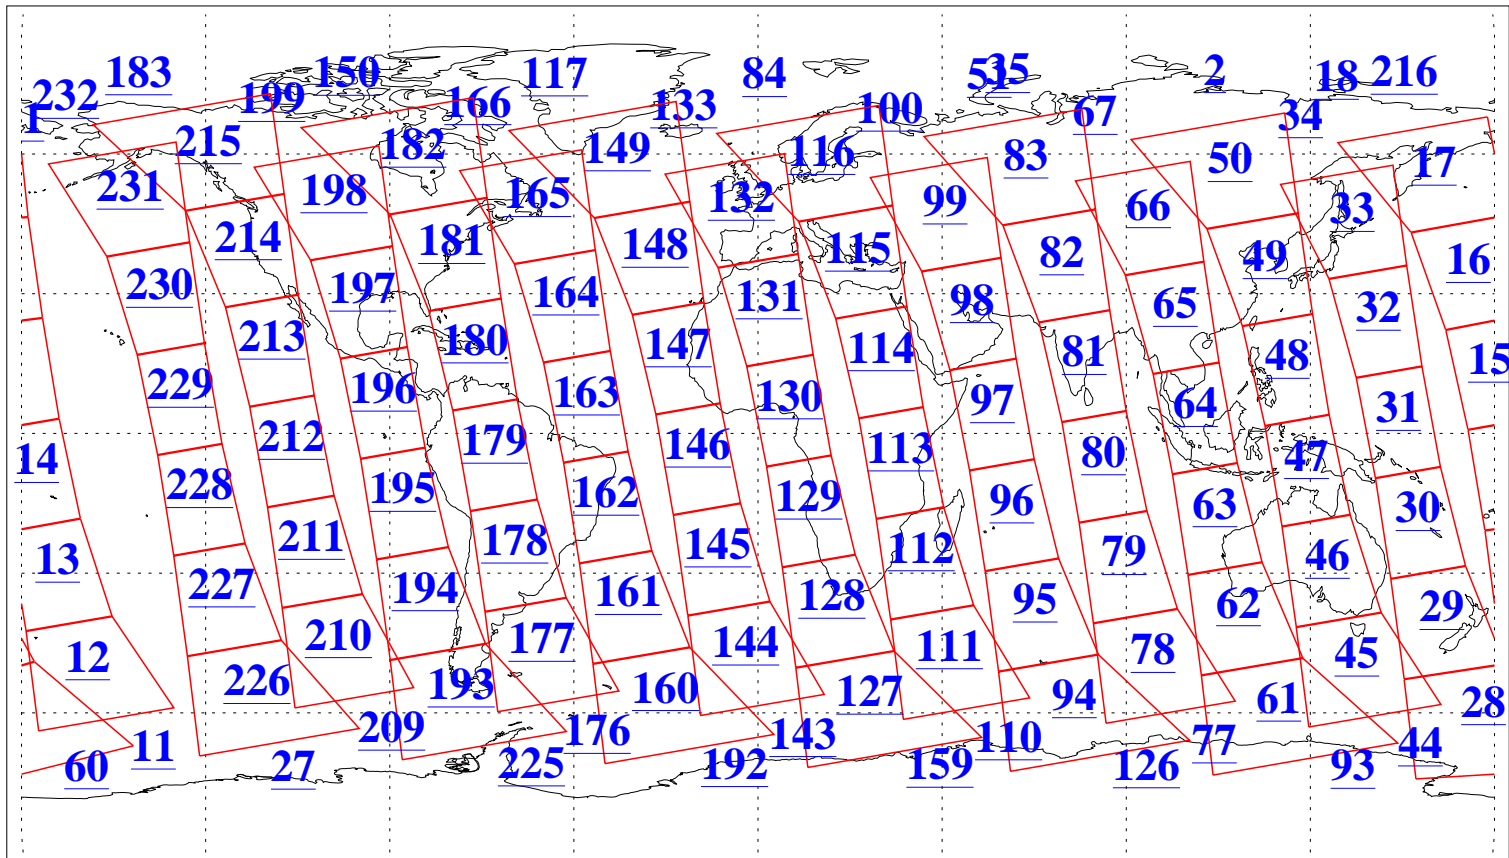

L1B Availability
AMSU Granules: 240
HSB Granules: 0
AIRS Granules: 240

25 Jan 2015
DoY 25
Aqua Day 4649
Granules: 1 to 120

Granules: 121 to 240

Legend: AMSU Available, HSB Available, AIRS Available

L1B Availability
AMSU Granules: 240
HSB Granules: 0
AIRS Granules: 240

25 Jan 2015
DoY 25
Aqua Day 4649

Ascending Granules

Descending Granules

Legend: AMSU Available, HSB Available, AIRS Available

L1B Availability
 AMSU Granules: 240
 HSB Granules: 0
 AIRS Granules: 240

25 Jan 2015
 DoY 25
 Aqua Day 4649

Northern Hemisphere Granules

Southern Hemisphere Granules

Legend: AMSU Available, HSB Available, AIRS Available