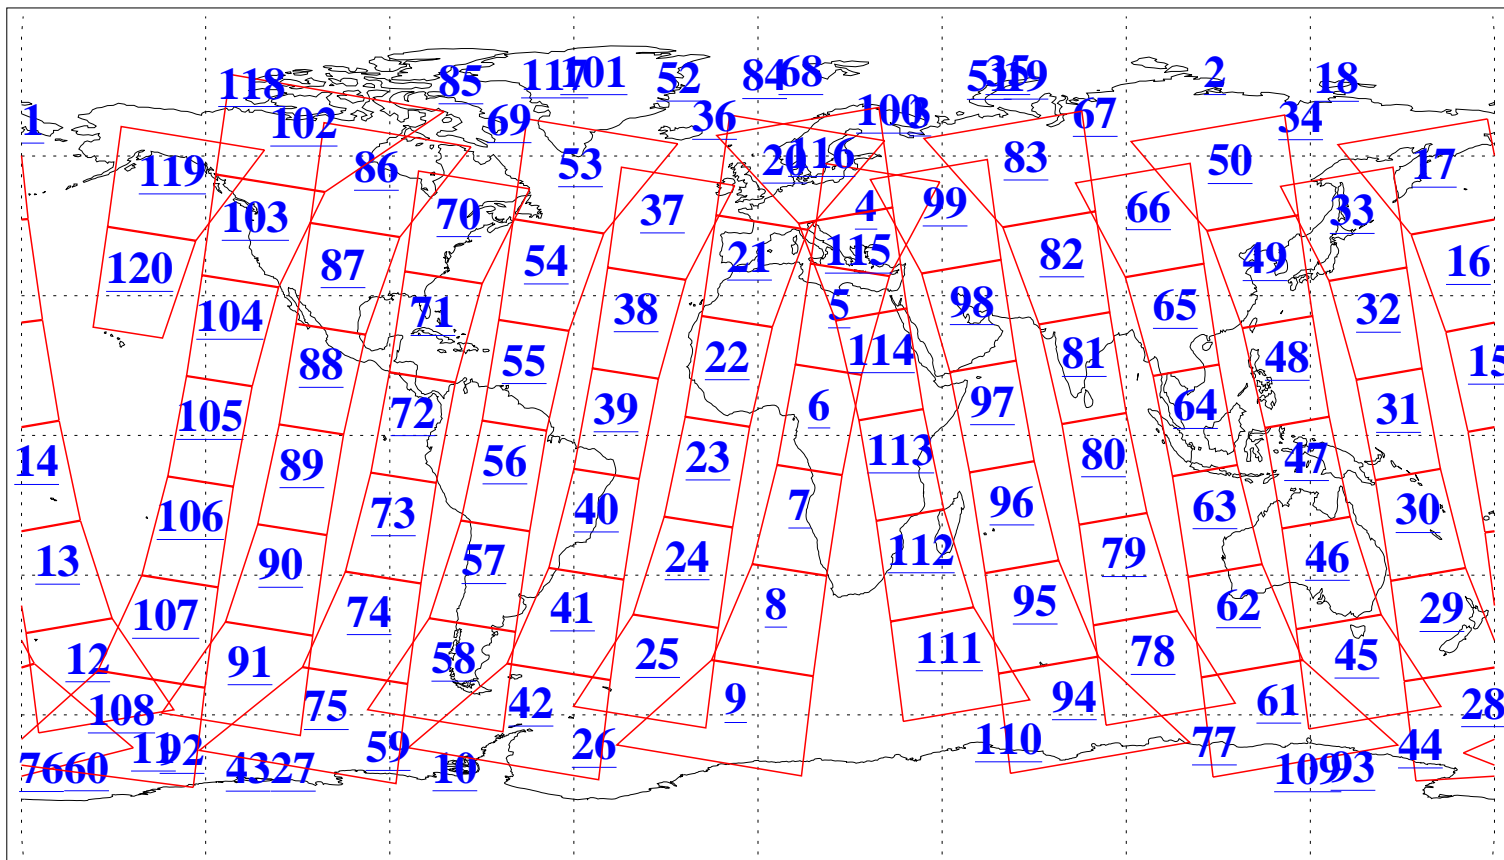

L1B Availability
AMSU Granules: 240
HSB Granules: 0
AIRS Granules: 240

25 Jan 2015
DoY 25
Aqua Day 4649
Granules: 1 to 120

Granules: 121 to 240

Legend: AMSU Available, HSB Available, AIRS Available

L1B Availability
AMSU Granules: 240
HSB Granules: 0
AIRS Granules: 240

25 Jan 2015
DoY 25
Aqua Day 4649

Ascending Granules

Descending Granules

Legend: AMSU Available, HSB Available, AIRS Available

L1B Availability
 AMSU Granules: 240
 HSB Granules: 0
 AIRS Granules: 240

25 Jan 2015
 DoY 25
 Aqua Day 4649

Northern Hemisphere Granules

Southern Hemisphere Granules

Legend: AMSU Available, HSB Available, AIRS Available