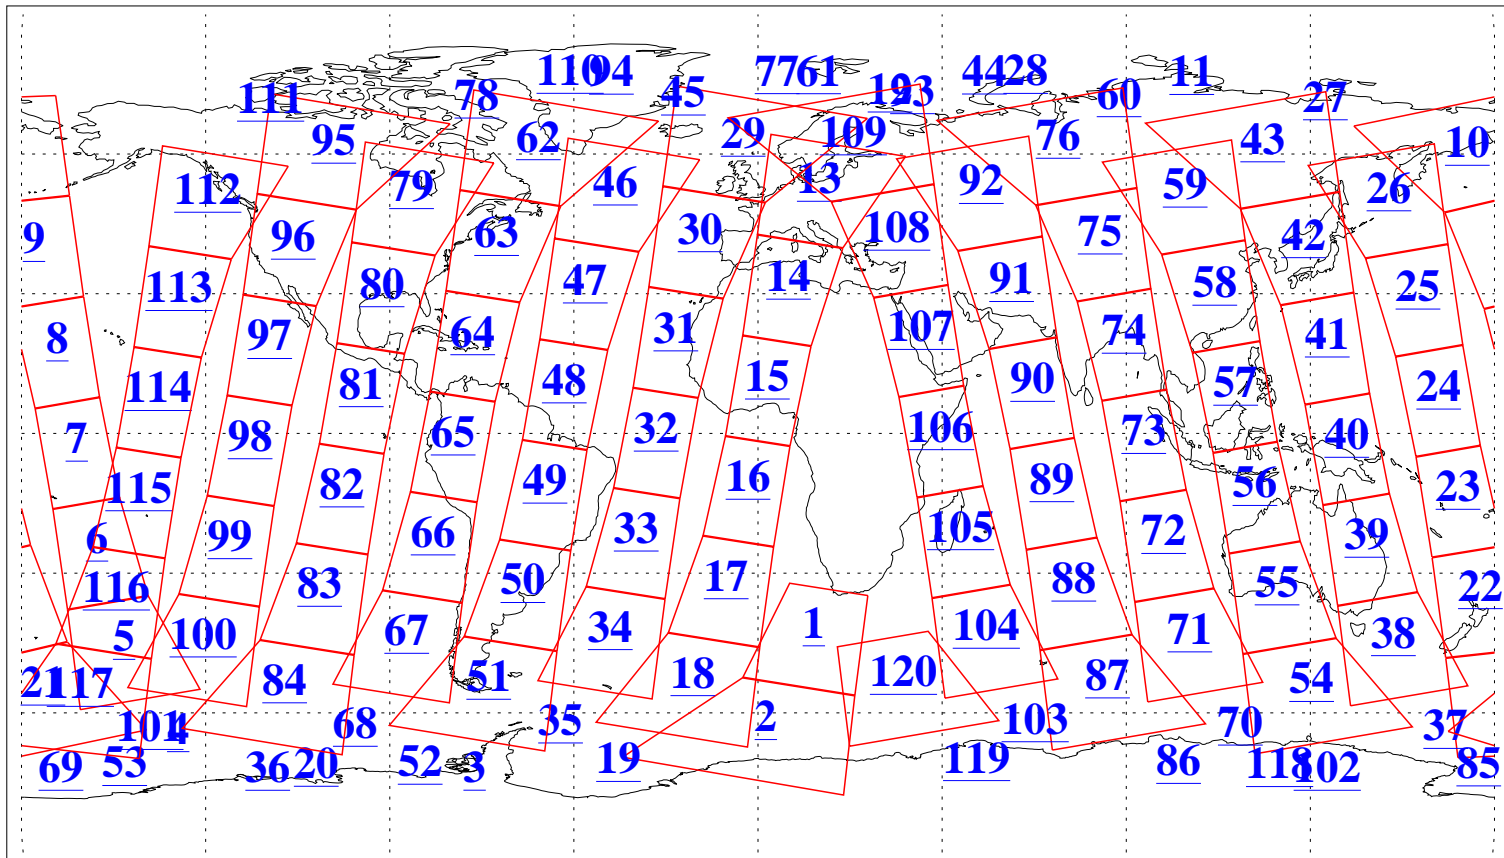

L1B Availability
AMSU Granules: 240
HSB Granules: 0
AIRS Granules: 240

24 Jan 2015
DoY 24
Aqua Day 4648
Granules: 1 to 120

Granules: 121 to 240

Legend: AMSU Available, HSB Available, AIRS Available

L1B Availability
AMSU Granules: 240
HSB Granules: 0
AIRS Granules: 240

24 Jan 2015
DoY 24
Aqua Day 4648
Ascending Granules

Descending Granules

Legend: AMSU Available, HSB Available, AIRS Available

L1B Availability
 AMSU Granules: 240
 HSB Granules: 0
 AIRS Granules: 240

24 Jan 2015
 DoY 24
 Aqua Day 4648

Northern Hemisphere Granules

Southern Hemisphere Granules

Legend: AMSU Available, HSB Available, AIRS Available