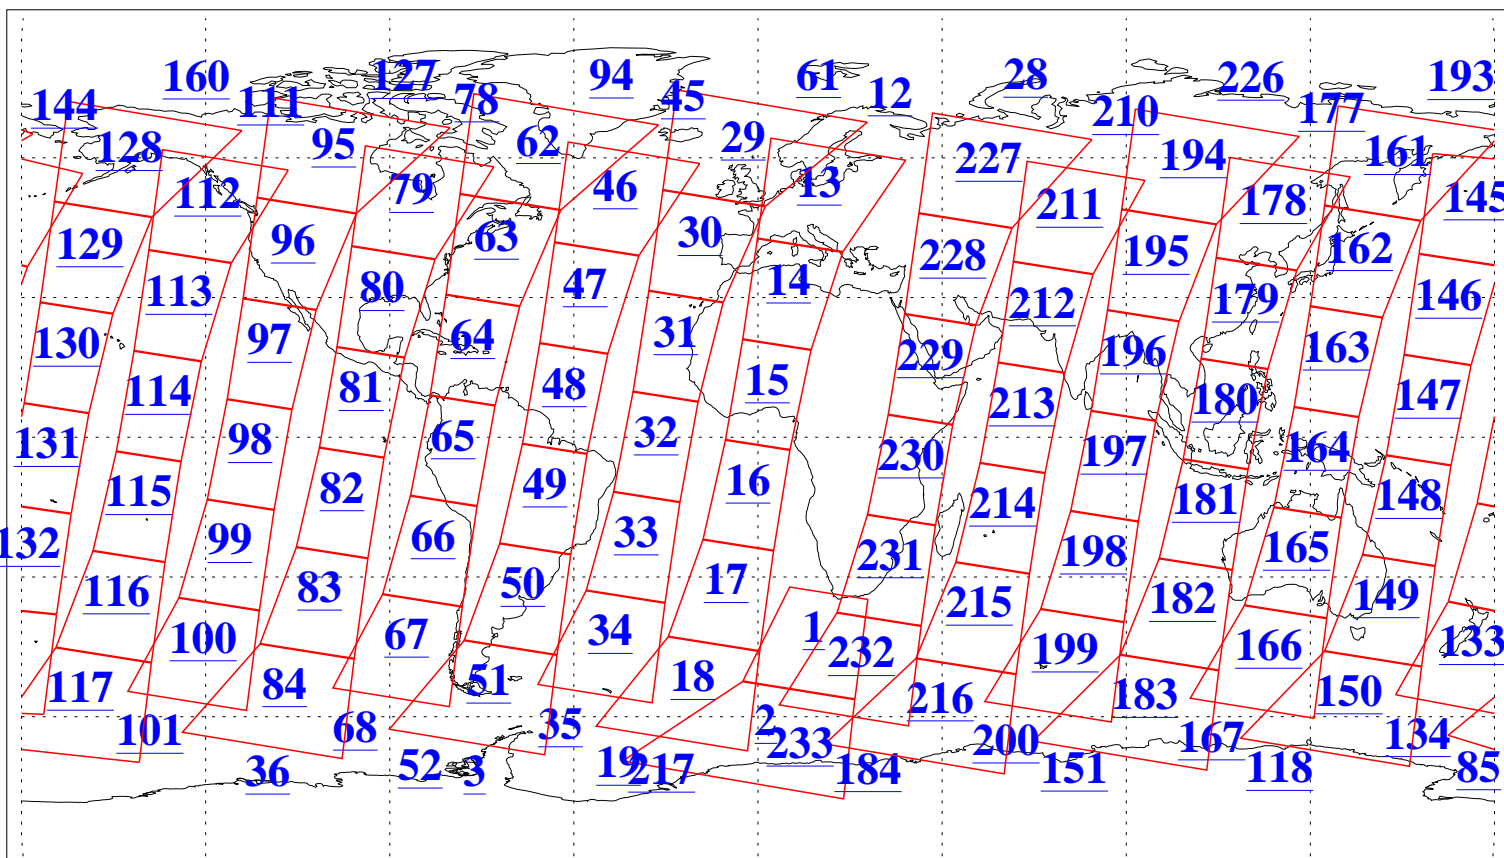

L1B Availability
AMSU Granules: 240
HSB Granules: 0
AIRS Granules: 240

24 Jan 2015
DoY 24
Aqua Day 4648
Granules: 1 to 120

Granules: 121 to 240

Legend: AMSU Available, HSB Available, AIRS Available

L1B Availability
AMSU Granules: 240
HSB Granules: 0
AIRS Granules: 240

24 Jan 2015
DoY 24
Aqua Day 4648
Ascending Granules

Descending Granules

Legend: AMSU Available, HSB Available, AIRS Available

L1B Availability
 AMSU Granules: 240
 HSB Granules: 0
 AIRS Granules: 240

24 Jan 2015
 DoY 24
 Aqua Day 4648

Northern Hemisphere Granules

Southern Hemisphere Granules

Legend: AMSU Available, HSB Available, AIRS Available