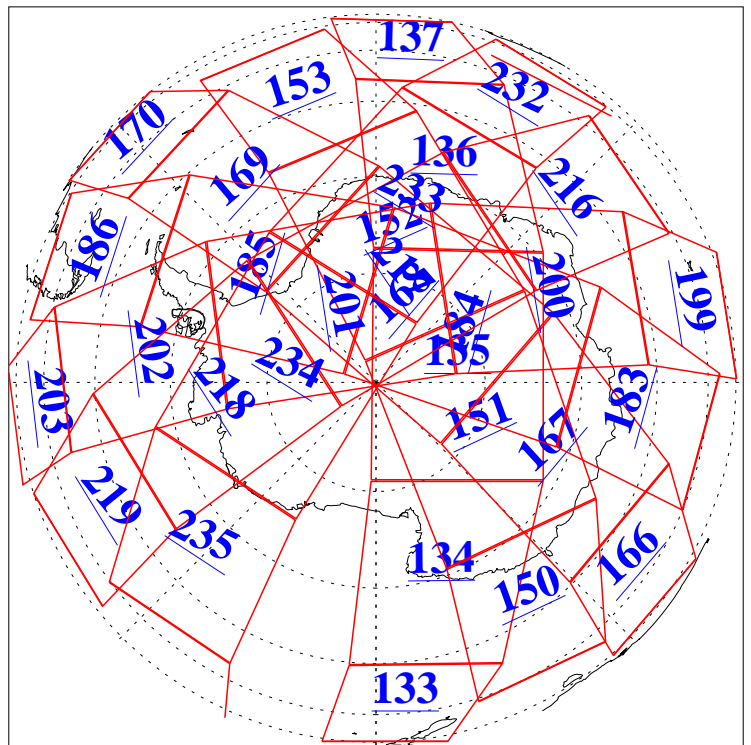

L1B Availability
AMSU Granules: 240
HSB Granules: 0
AIRS Granules: 240

24 Jan 2015
DoY 24
Aqua Day 4648
Granules: 1 to 120

Granules: 121 to 240

Legend: AMSU Available, HSB Available, AIRS Available

L1B Availability
AMSU Granules: 240
HSB Granules: 0
AIRS Granules: 240

24 Jan 2015
DoY 24
Aqua Day 4648
Ascending Granules

Descending Granules

Legend: AMSU Available, HSB Available, AIRS Available

L1B Availability
 AMSU Granules: 240
 HSB Granules: 0
 AIRS Granules: 240

24 Jan 2015
 DoY 24
 Aqua Day 4648

Northern Hemisphere Granules

Southern Hemisphere Granules

Legend: AMSU Available, HSB Available, AIRS Available