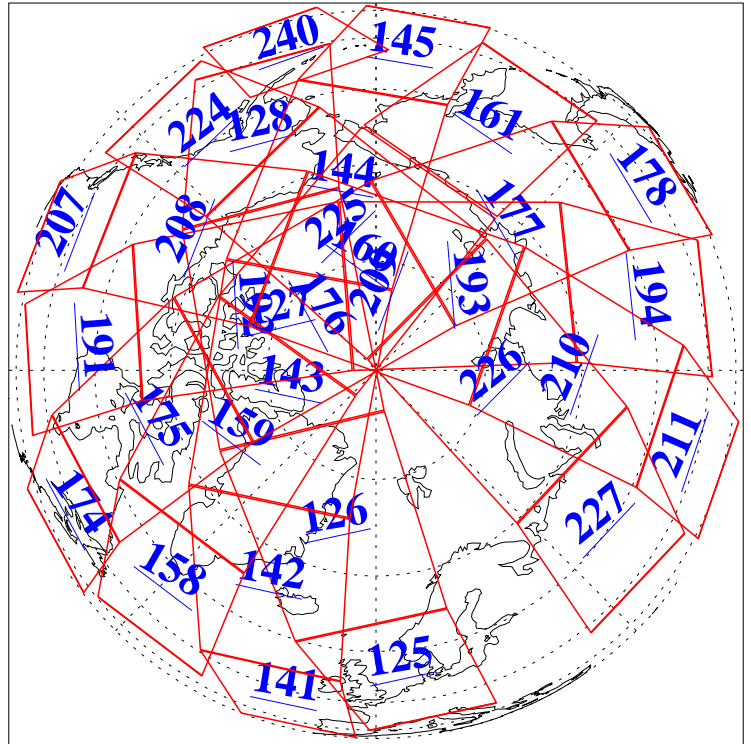

L1B Availability
AMSU Granules: 240
HSB Granules: 0
AIRS Granules: 240

24 Jan 2015
DoY 24
Aqua Day 4648
Granules: 1 to 120

Granules: 121 to 240

Legend: AMSU Available, HSB Available, AIRS Available

L1B Availability
AMSU Granules: 240
HSB Granules: 0
AIRS Granules: 240

24 Jan 2015
DoY 24
Aqua Day 4648
Ascending Granules

Descending Granules

Legend: AMSU Available, HSB Available, AIRS Available

L1B Availability
 AMSU Granules: 240
 HSB Granules: 0
 AIRS Granules: 240

24 Jan 2015
 DoY 24
 Aqua Day 4648

Northern Hemisphere Granules

Southern Hemisphere Granules

Legend: AMSU Available, HSB Available, AIRS Available