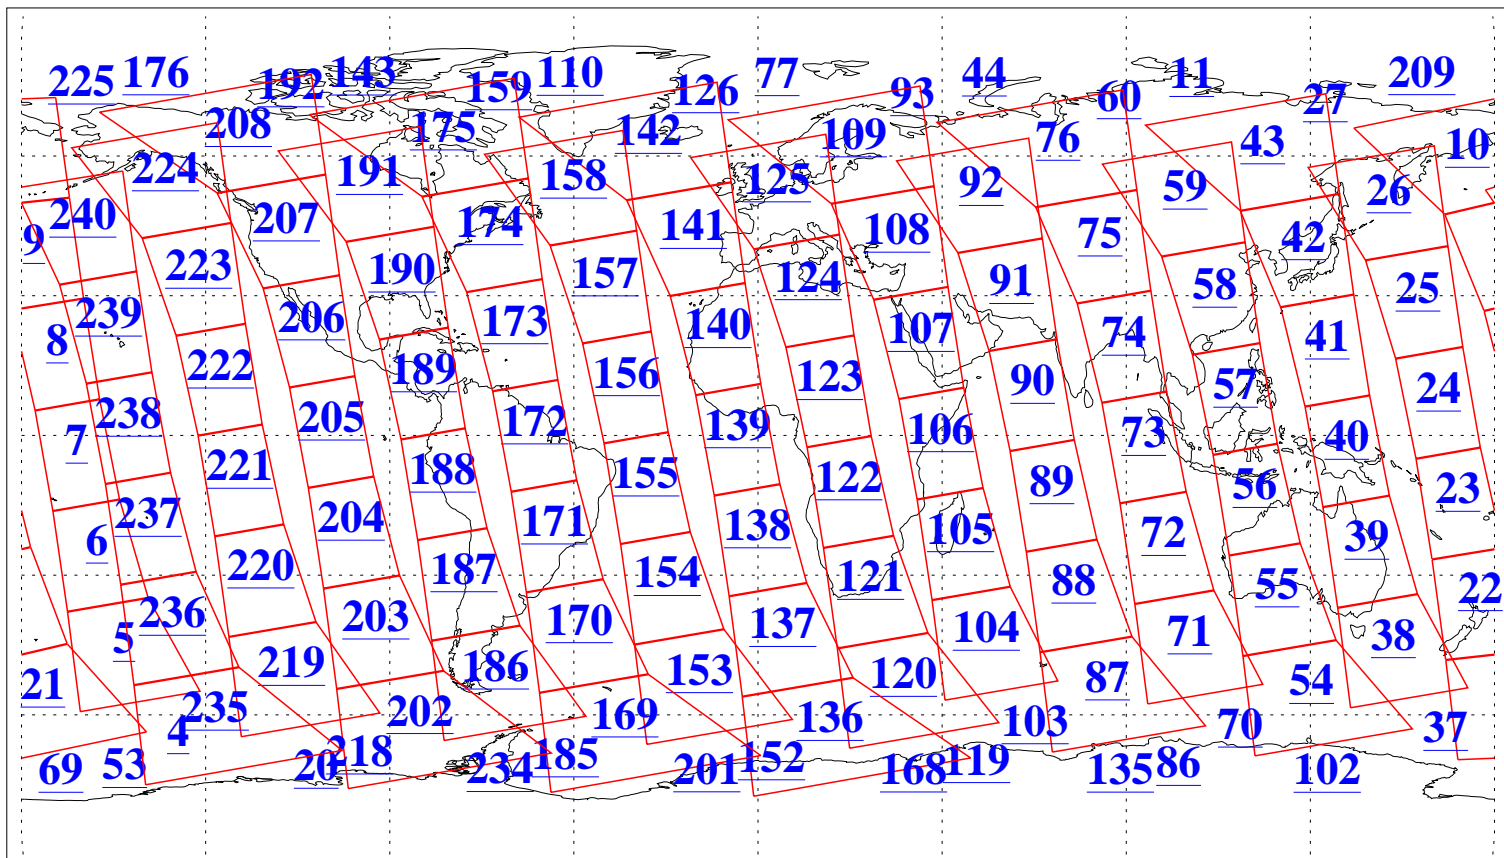

L1B Availability
AMSU Granules: 240
HSB Granules: 0
AIRS Granules: 240

24 Jan 2015
DoY 24
Aqua Day 4648
Granules: 1 to 120

Granules: 121 to 240

Legend: AMSU Available, HSB Available, AIRS Available

L1B Availability
AMSU Granules: 240
HSB Granules: 0
AIRS Granules: 240

24 Jan 2015
DoY 24
Aqua Day 4648
Ascending Granules

Descending Granules

Legend: AMSU Available, HSB Available, AIRS Available

L1B Availability
 AMSU Granules: 240
 HSB Granules: 0
 AIRS Granules: 240

24 Jan 2015
 DoY 24
 Aqua Day 4648

Northern Hemisphere Granules

Southern Hemisphere Granules

Legend: AMSU Available, HSB Available, AIRS Available