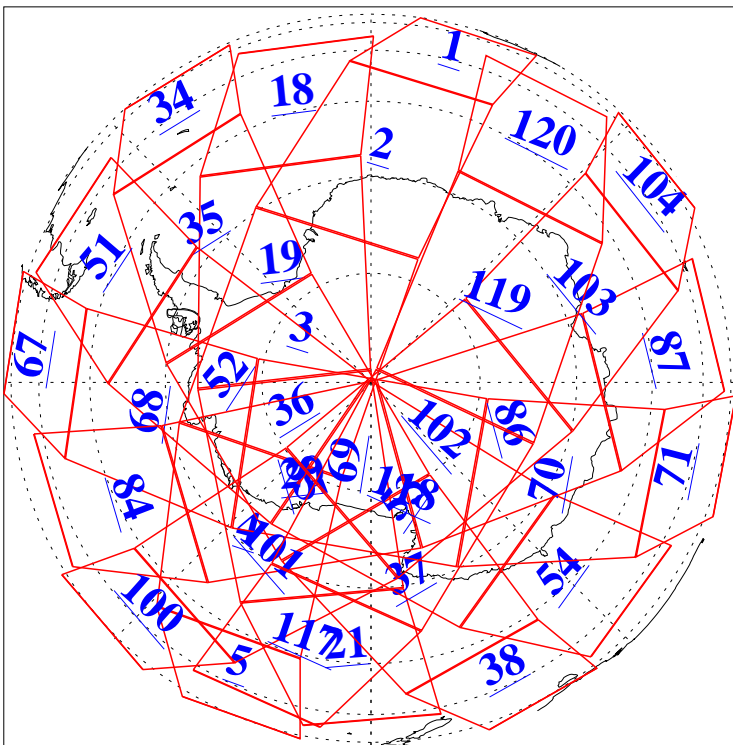

L1B Availability
AMSU Granules: 240
HSB Granules: 0
AIRS Granules: 240

24 Jan 2015
DoY 24
Aqua Day 4648
Granules: 1 to 120

Granules: 121 to 240

Legend: AMSU Available, HSB Available, AIRS Available

L1B Availability
AMSU Granules: 240
HSB Granules: 0
AIRS Granules: 240

24 Jan 2015
DoY 24
Aqua Day 4648
Ascending Granules

Descending Granules

Legend: AMSU Available, HSB Available, AIRS Available

L1B Availability
 AMSU Granules: 240
 HSB Granules: 0
 AIRS Granules: 240

24 Jan 2015
 DoY 24
 Aqua Day 4648

Northern Hemisphere Granules

Southern Hemisphere Granules

Legend: AMSU Available, HSB Available, AIRS Available