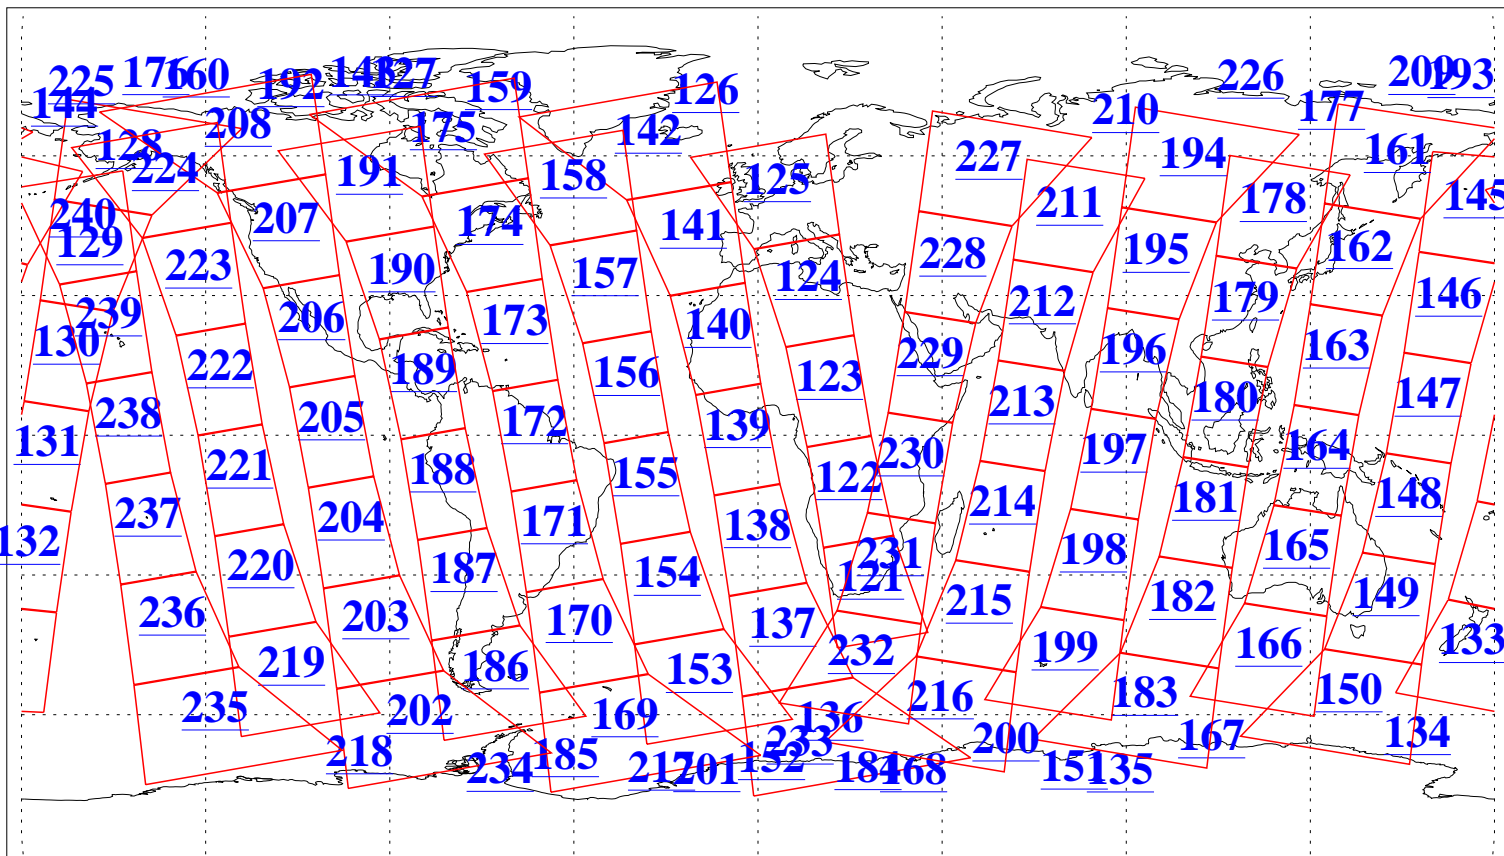

L1B Availability
AMSU Granules: 240
HSB Granules: 0
AIRS Granules: 240

24 Jan 2015
DoY 24
Aqua Day 4648
Granules: 1 to 120

Granules: 121 to 240

Legend: AMSU Available, HSB Available, AIRS Available

L1B Availability
AMSU Granules: 240
HSB Granules: 0
AIRS Granules: 240

24 Jan 2015
DoY 24
Aqua Day 4648
Ascending Granules

Descending Granules

Legend: AMSU Available, HSB Available, AIRS Available

L1B Availability
 AMSU Granules: 240
 HSB Granules: 0
 AIRS Granules: 240

24 Jan 2015
 DoY 24
 Aqua Day 4648

Northern Hemisphere Granules

Southern Hemisphere Granules

Legend: AMSU Available, HSB Available, AIRS Available