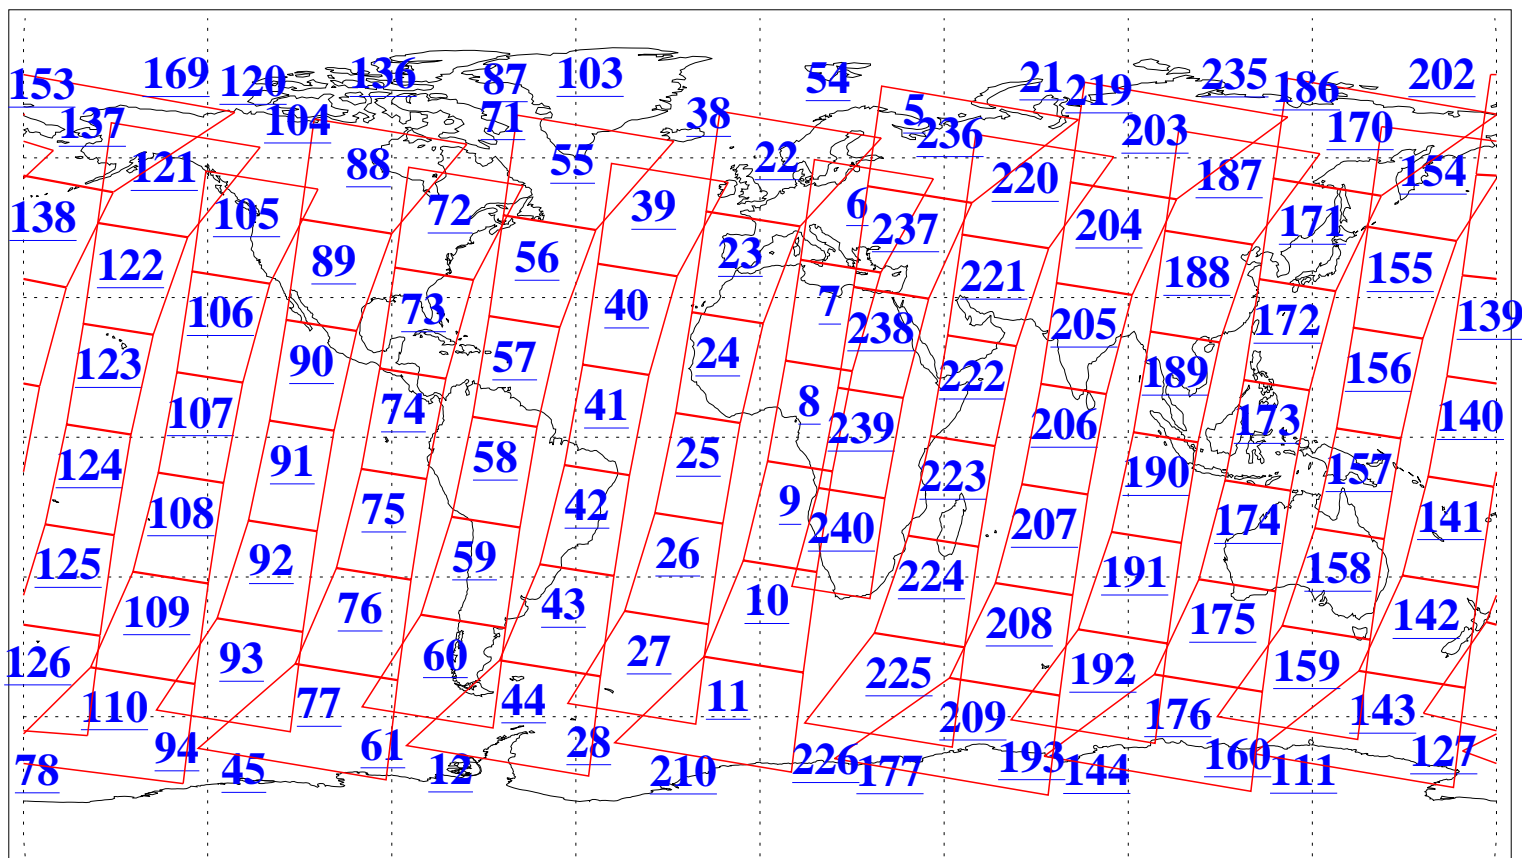

L1B Availability  
AMSU Granules: 240  
HSB Granules: 0  
AIRS Granules: 240

23 Jan 2015  
DoY 23  
Aqua Day 4647  
Granules: 1 to 120

Granules: 121 to 240

Legend: AMSU Available, HSB Available, AIRS Available

L1B Availability  
AMSU Granules: 240  
HSB Granules: 0  
AIRS Granules: 240

23 Jan 2015  
DoY 23  
Aqua Day 4647  
Ascending Granules

Descending Granules

Legend: AMSU Available, HSB Available, AIRS Available

L1B Availability  
 AMSU Granules: 240  
 HSB Granules: 0  
 AIRS Granules: 240

23 Jan 2015  
 DoY 23  
 Aqua Day 4647

Northern Hemisphere Granules

Southern Hemisphere Granules

Legend: AMSU Available, HSB Available, AIRS Available