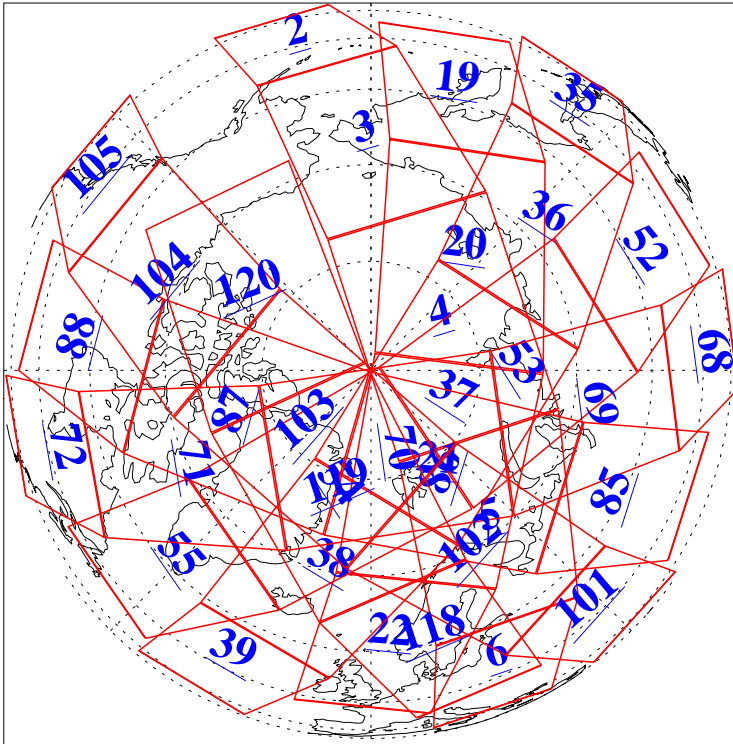

L1B Availability  
AMSU Granules: 240  
HSB Granules: 0  
AIRS Granules: 240

23 Jan 2015  
DoY 23  
Aqua Day 4647  
Granules: 1 to 120

Granules: 121 to 240

Legend: AMSU Available, HSB Available, AIRS Available

L1B Availability  
AMSU Granules: 240  
HSB Granules: 0  
AIRS Granules: 240

23 Jan 2015  
DoY 23  
Aqua Day 4647  
Ascending Granules

Descending Granules

Legend: AMSU Available, HSB Available, AIRS Available

L1B Availability  
 AMSU Granules: 240  
 HSB Granules: 0  
 AIRS Granules: 240

23 Jan 2015  
 DoY 23  
 Aqua Day 4647

Northern Hemisphere Granules

Southern Hemisphere Granules

Legend: AMSU Available, HSB Available, AIRS Available