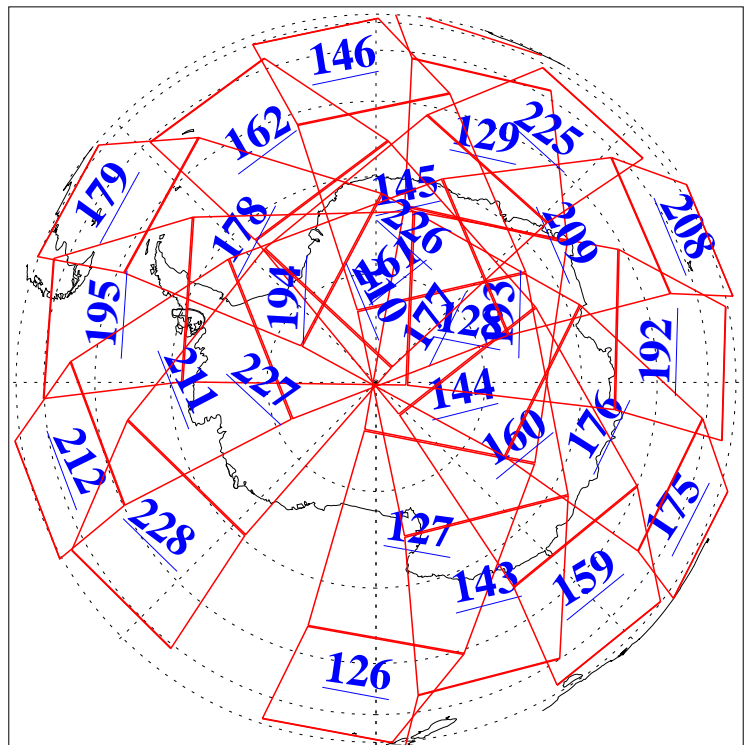

L1B Availability  
AMSU Granules: 240  
HSB Granules: 0  
AIRS Granules: 240

23 Jan 2015  
DoY 23  
Aqua Day 4647  
Granules: 1 to 120

Granules: 121 to 240

Legend: AMSU Available, HSB Available, AIRS Available

L1B Availability  
AMSU Granules: 240  
HSB Granules: 0  
AIRS Granules: 240

23 Jan 2015  
DoY 23  
Aqua Day 4647  
Ascending Granules

Descending Granules

Legend: AMSU Available, HSB Available, AIRS Available

L1B Availability  
 AMSU Granules: 240  
 HSB Granules: 0  
 AIRS Granules: 240

23 Jan 2015  
 DoY 23  
 Aqua Day 4647

Northern Hemisphere Granules

Southern Hemisphere Granules

Legend: AMSU Available, HSB Available, AIRS Available