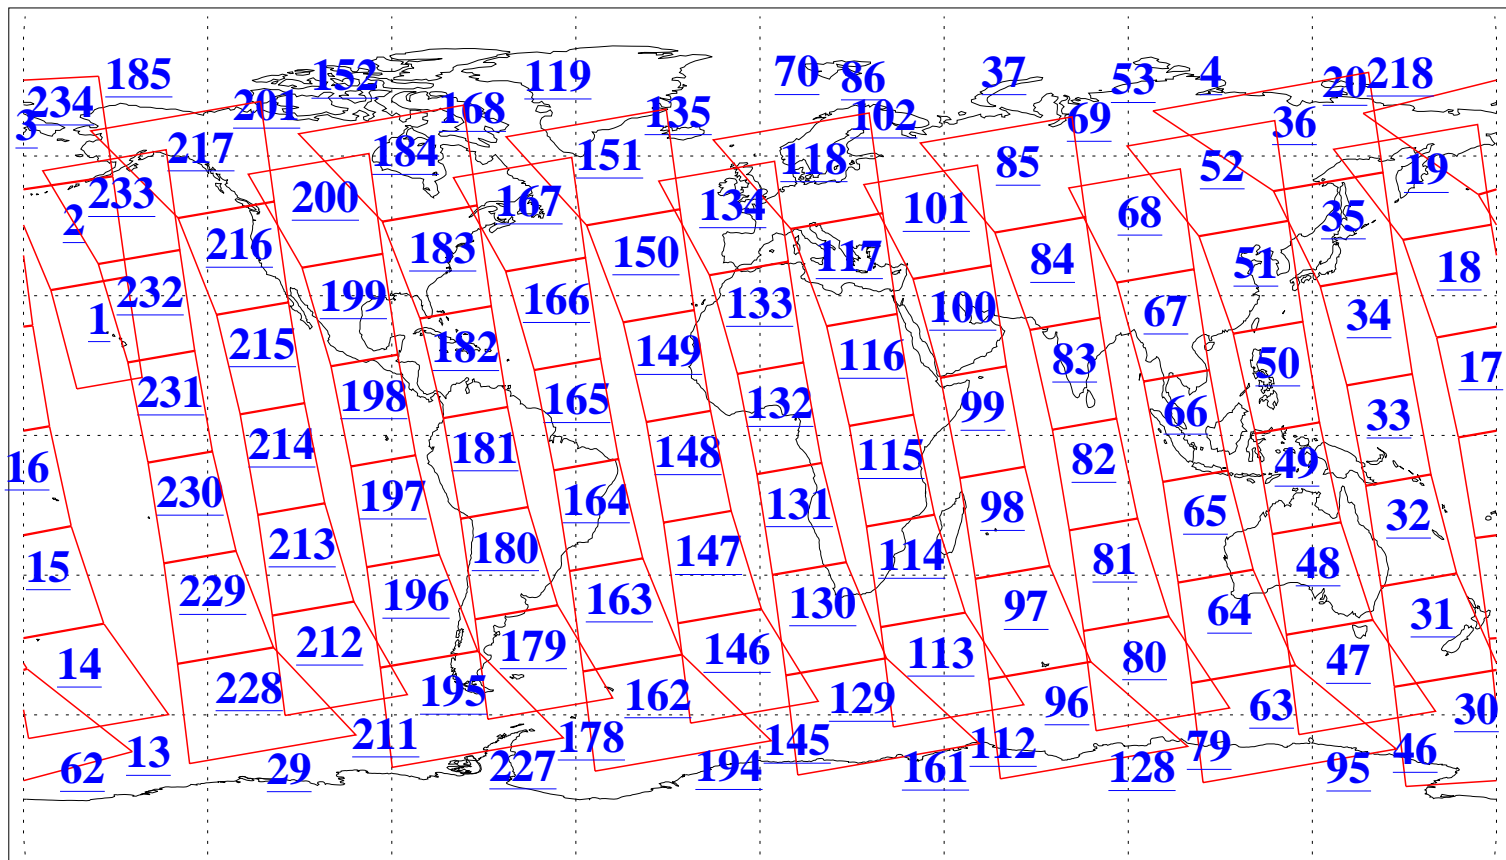

L1B Availability  
AMSU Granules: 240  
HSB Granules: 0  
AIRS Granules: 240

23 Jan 2015  
DoY 23  
Aqua Day 4647  
Granules: 1 to 120

Granules: 121 to 240

Legend: AMSU Available, HSB Available, AIRS Available

L1B Availability  
AMSU Granules: 240  
HSB Granules: 0  
AIRS Granules: 240

23 Jan 2015  
DoY 23  
Aqua Day 4647  
Ascending Granules

Descending Granules

Legend: AMSU Available, HSB Available, AIRS Available

L1B Availability  
 AMSU Granules: 240  
 HSB Granules: 0  
 AIRS Granules: 240

23 Jan 2015  
 DoY 23  
 Aqua Day 4647

Northern Hemisphere Granules

Southern Hemisphere Granules

Legend: AMSU Available, HSB Available, AIRS Available