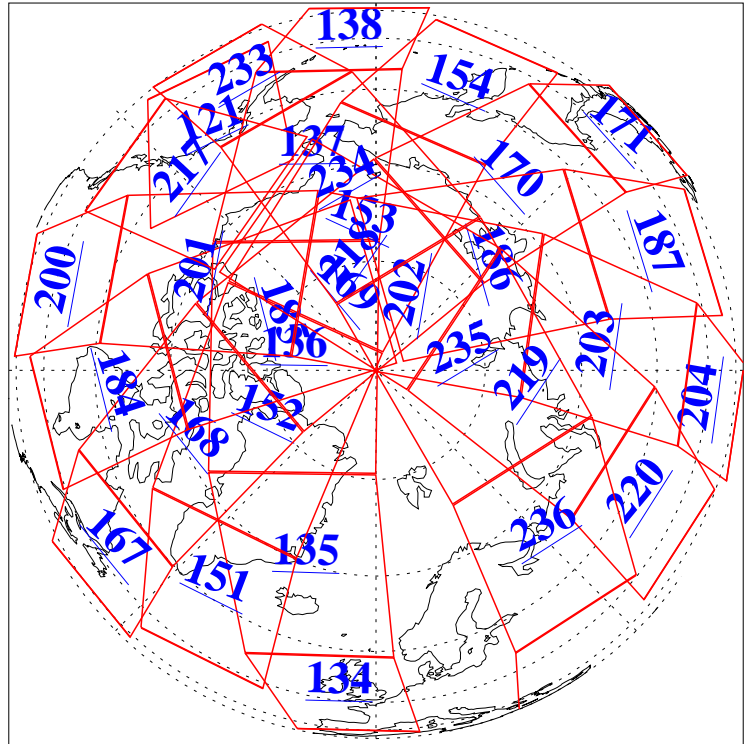

L1B Availability  
AMSU Granules: 240  
HSB Granules: 0  
AIRS Granules: 240

23 Jan 2015  
DoY 23  
Aqua Day 4647  
Granules: 1 to 120

Granules: 121 to 240

Legend: AMSU Available, HSB Available, AIRS Available

L1B Availability  
AMSU Granules: 240  
HSB Granules: 0  
AIRS Granules: 240

23 Jan 2015  
DoY 23  
Aqua Day 4647  
Ascending Granules

Descending Granules

Legend: AMSU Available, HSB Available, AIRS Available

L1B Availability  
 AMSU Granules: 240  
 HSB Granules: 0  
 AIRS Granules: 240

23 Jan 2015  
 DoY 23  
 Aqua Day 4647

Northern Hemisphere Granules

Southern Hemisphere Granules

Legend: AMSU Available, HSB Available, AIRS Available