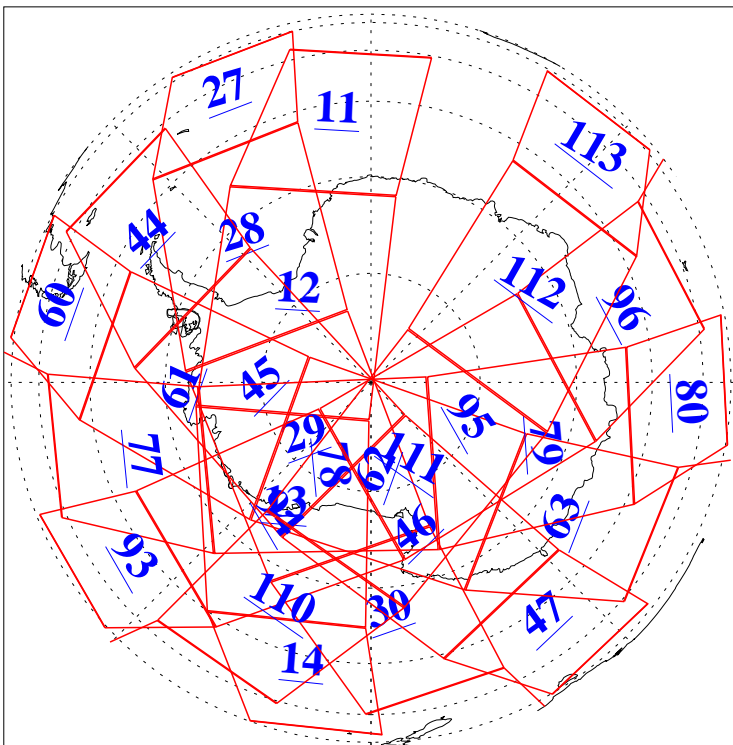

L1B Availability  
AMSU Granules: 240  
HSB Granules: 0  
AIRS Granules: 240

23 Jan 2015  
DoY 23  
Aqua Day 4647  
Granules: 1 to 120

Granules: 121 to 240

Legend: AMSU Available, HSB Available, AIRS Available

L1B Availability  
AMSU Granules: 240  
HSB Granules: 0  
AIRS Granules: 240

23 Jan 2015  
DoY 23  
Aqua Day 4647  
Ascending Granules

Descending Granules

Legend: AMSU Available, HSB Available, AIRS Available

L1B Availability  
 AMSU Granules: 240  
 HSB Granules: 0  
 AIRS Granules: 240

23 Jan 2015  
 DoY 23  
 Aqua Day 4647

Northern Hemisphere Granules

Southern Hemisphere Granules

Legend: AMSU Available, HSB Available, AIRS Available