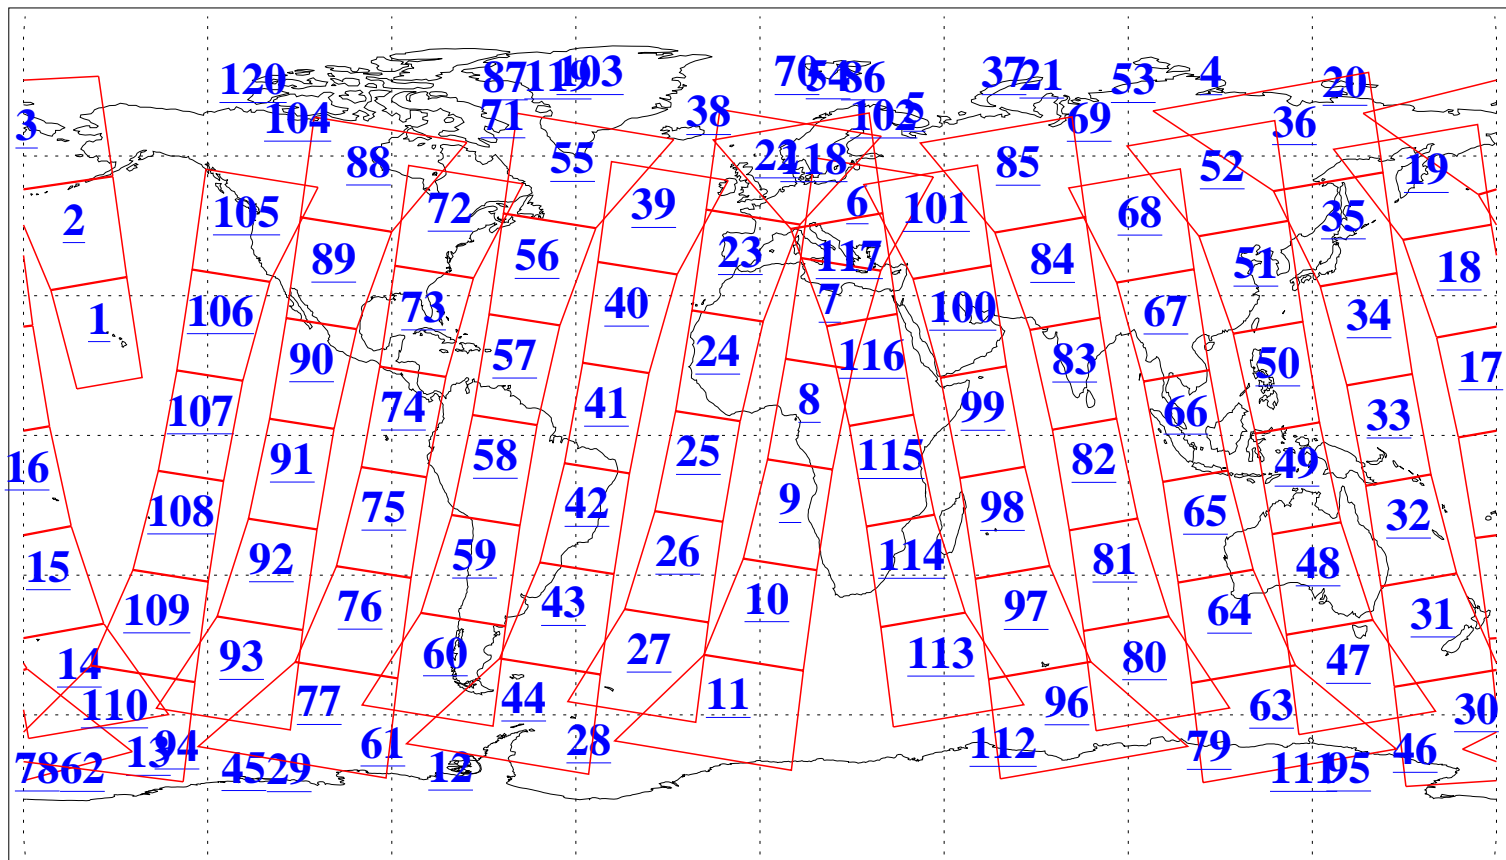

L1B Availability  
AMSU Granules: 240  
HSB Granules: 0  
AIRS Granules: 240

23 Jan 2015  
DoY 23  
Aqua Day 4647  
Granules: 1 to 120

Granules: 121 to 240

Legend: AMSU Available, HSB Available, AIRS Available

L1B Availability  
AMSU Granules: 240  
HSB Granules: 0  
AIRS Granules: 240

23 Jan 2015  
DoY 23  
Aqua Day 4647  
Ascending Granules

Descending Granules

Legend: AMSU Available, HSB Available, AIRS Available

L1B Availability  
 AMSU Granules: 240  
 HSB Granules: 0  
 AIRS Granules: 240

23 Jan 2015  
 DoY 23  
 Aqua Day 4647

Northern Hemisphere Granules

Southern Hemisphere Granules

Legend: AMSU Available, HSB Available, AIRS Available