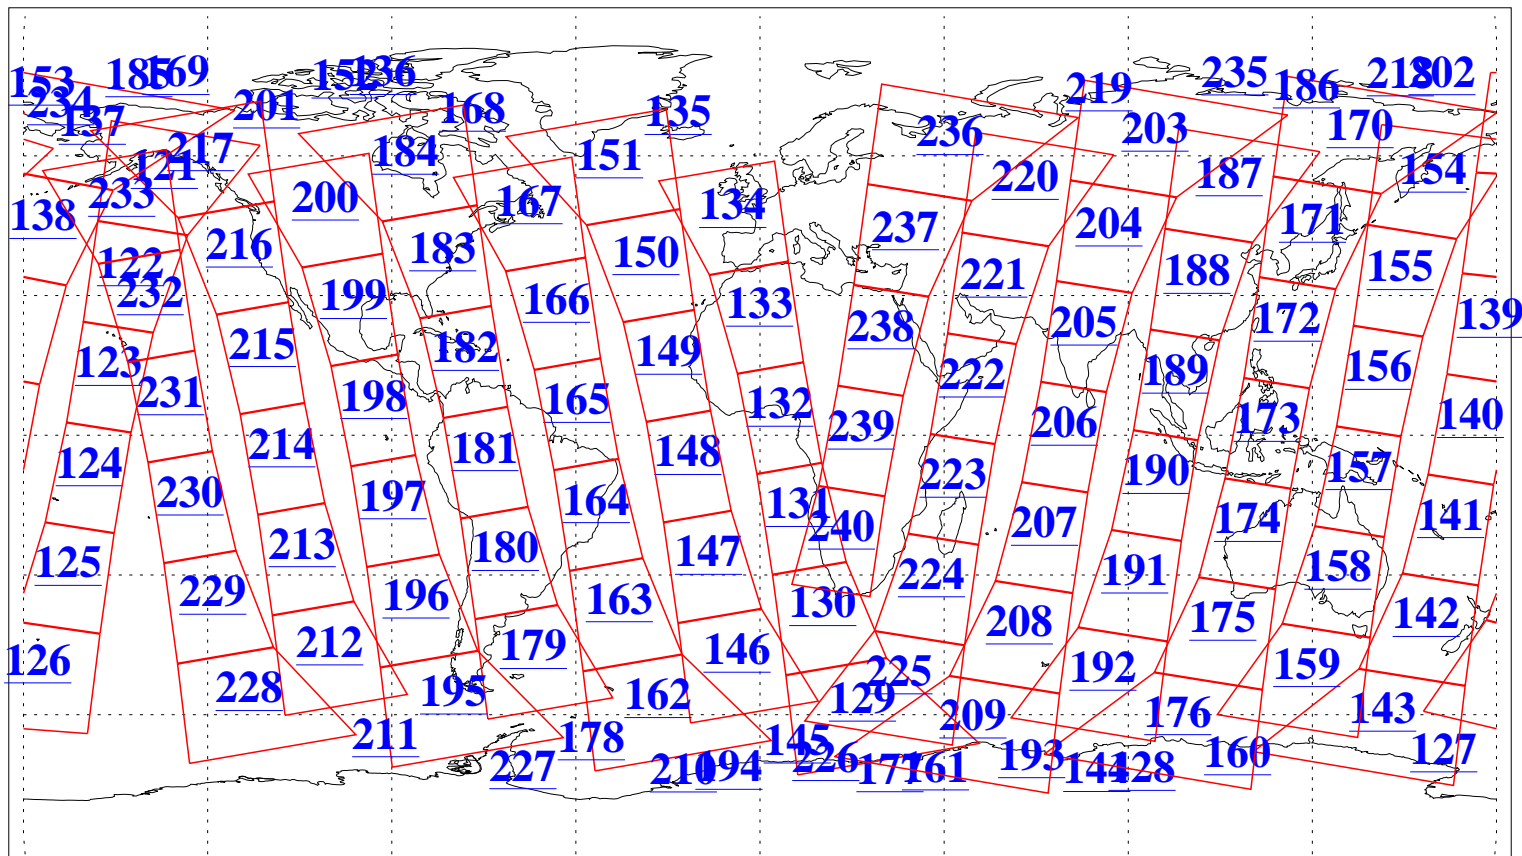

L1B Availability  
AMSU Granules: 240  
HSB Granules: 0  
AIRS Granules: 240

23 Jan 2015  
DoY 23  
Aqua Day 4647  
Granules: 1 to 120

Granules: 121 to 240

Legend: AMSU Available, HSB Available, AIRS Available

L1B Availability  
AMSU Granules: 240  
HSB Granules: 0  
AIRS Granules: 240

23 Jan 2015  
DoY 23  
Aqua Day 4647  
Ascending Granules

Descending Granules

Legend: AMSU Available, HSB Available, AIRS Available

L1B Availability  
 AMSU Granules: 240  
 HSB Granules: 0  
 AIRS Granules: 240

23 Jan 2015  
 DoY 23  
 Aqua Day 4647

Northern Hemisphere Granules

Southern Hemisphere Granules

Legend: AMSU Available, HSB Available, AIRS Available