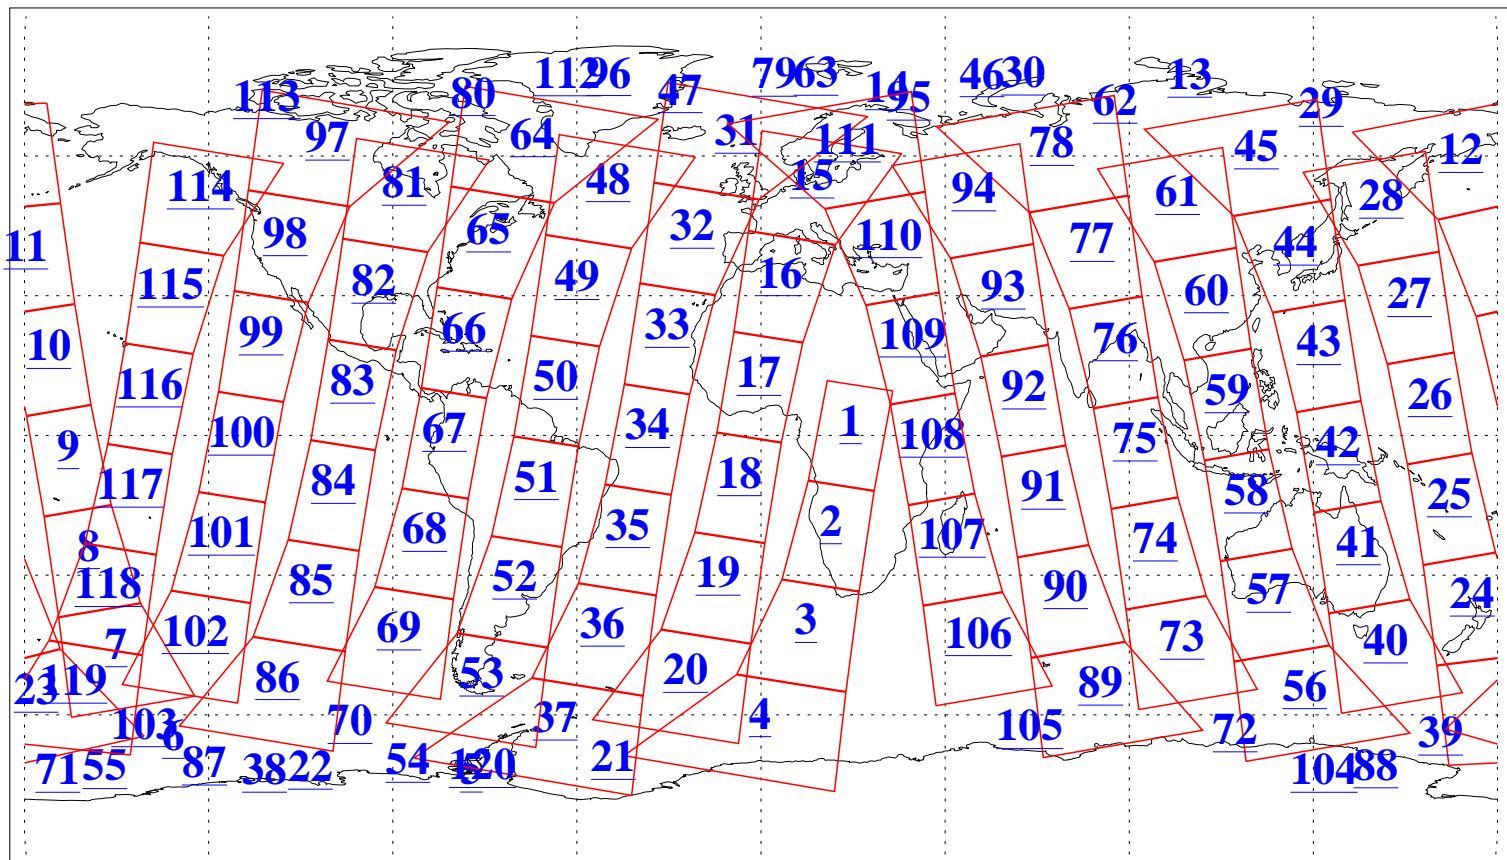

L1B Availability
AMSU Granules: 240
HSB Granules: 0
AIRS Granules: 240

22 Jan 2015
DoY 22
Aqua Day 4646
Granules: 1 to 120

Granules: 121 to 240

Legend: AMSU Available, HSB Available, AIRS Available

L1B Availability
AMSU Granules: 240
HSB Granules: 0
AIRS Granules: 240

22 Jan 2015
DoY 22
Aqua Day 4646

Ascending Granules

Descending Granules

Legend: AMSU Available, HSB Available, AIRS Available

L1B Availability
 AMSU Granules: 240
 HSB Granules: 0
 AIRS Granules: 240

22 Jan 2015
 DoY 22
 Aqua Day 4646

Northern Hemisphere Granules

Southern Hemisphere Granules

Legend: AMSU Available, ~~HSB Available~~, AIRS Available