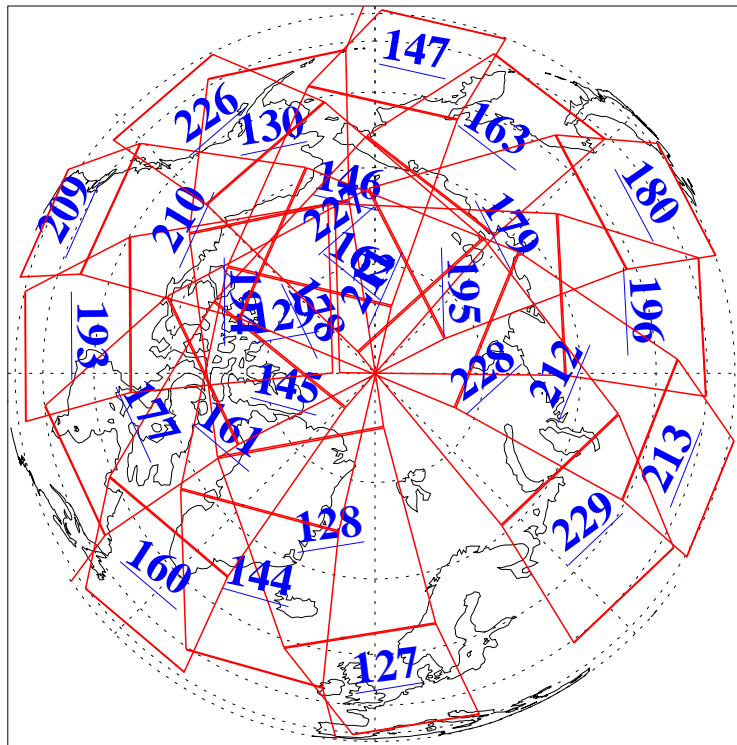

L1B Availability
AMSU Granules: 240
HSB Granules: 0
AIRS Granules: 240

22 Jan 2015
DoY 22
Aqua Day 4646
Granules: 1 to 120

Granules: 121 to 240

Legend: AMSU Available, HSB Available, AIRS Available

L1B Availability
AMSU Granules: 240
HSB Granules: 0
AIRS Granules: 240

22 Jan 2015
DoY 22
Aqua Day 4646

Ascending Granules

Descending Granules

Legend: AMSU Available, HSB Available, AIRS Available

L1B Availability
 AMSU Granules: 240
 HSB Granules: 0
 AIRS Granules: 240

22 Jan 2015
 DoY 22
 Aqua Day 4646

Northern Hemisphere Granules

Southern Hemisphere Granules

Legend: AMSU Available, ~~HSB Available~~, AIRS Available