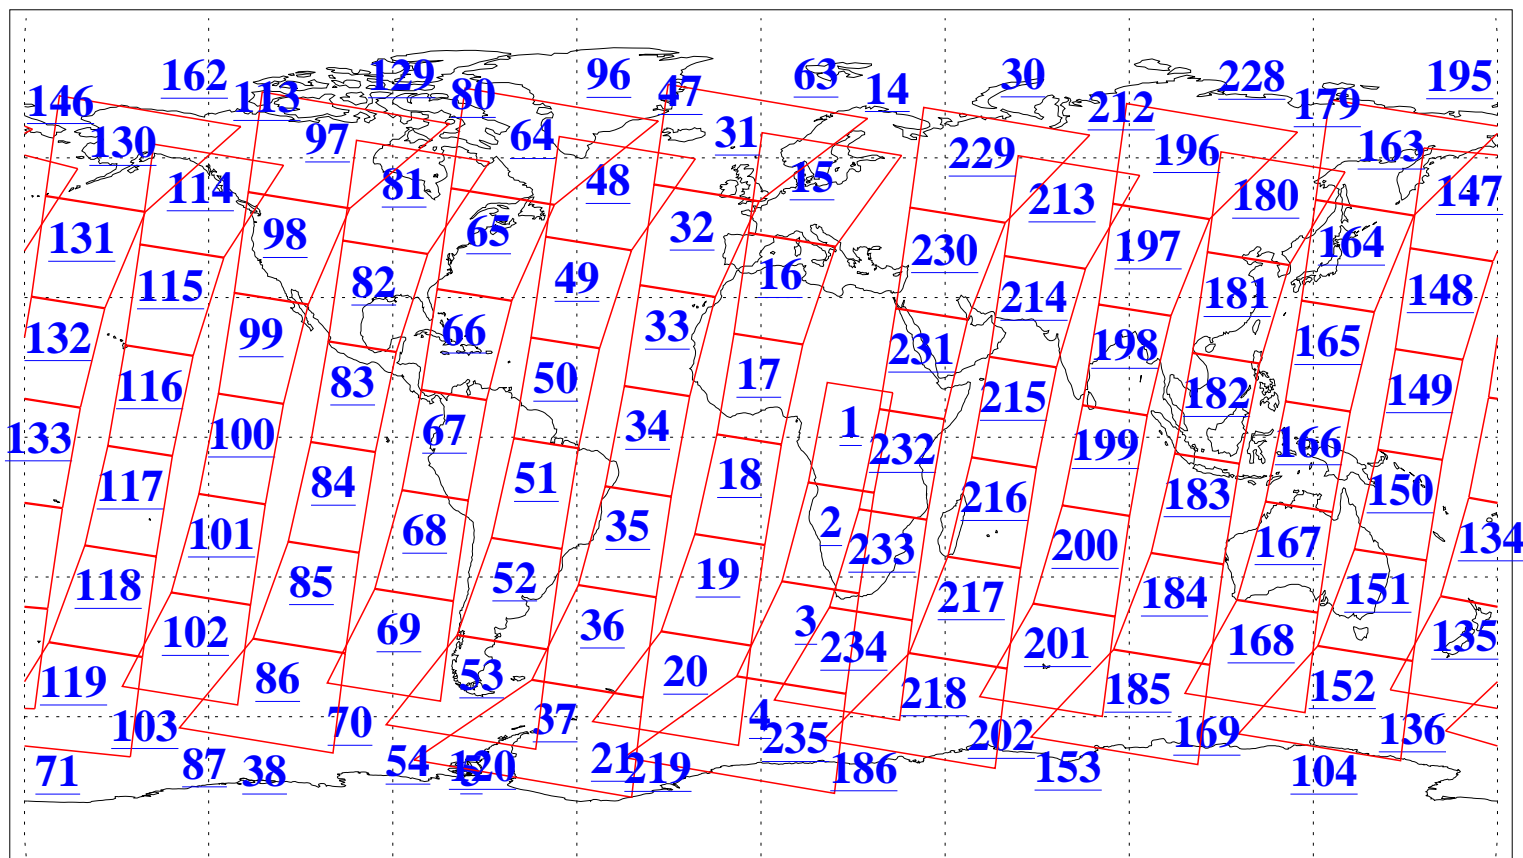

L1B Availability
AMSU Granules: 240
HSB Granules: 0
AIRS Granules: 240

22 Jan 2015
DoY 22
Aqua Day 4646
Granules: 1 to 120

Granules: 121 to 240

Legend: AMSU Available, HSB Available, AIRS Available

L1B Availability
AMSU Granules: 240
HSB Granules: 0
AIRS Granules: 240

22 Jan 2015
DoY 22
Aqua Day 4646

Ascending Granules

Descending Granules

Legend: AMSU Available, HSB Available, AIRS Available

L1B Availability
 AMSU Granules: 240
 HSB Granules: 0
 AIRS Granules: 240

22 Jan 2015
 DoY 22
 Aqua Day 4646