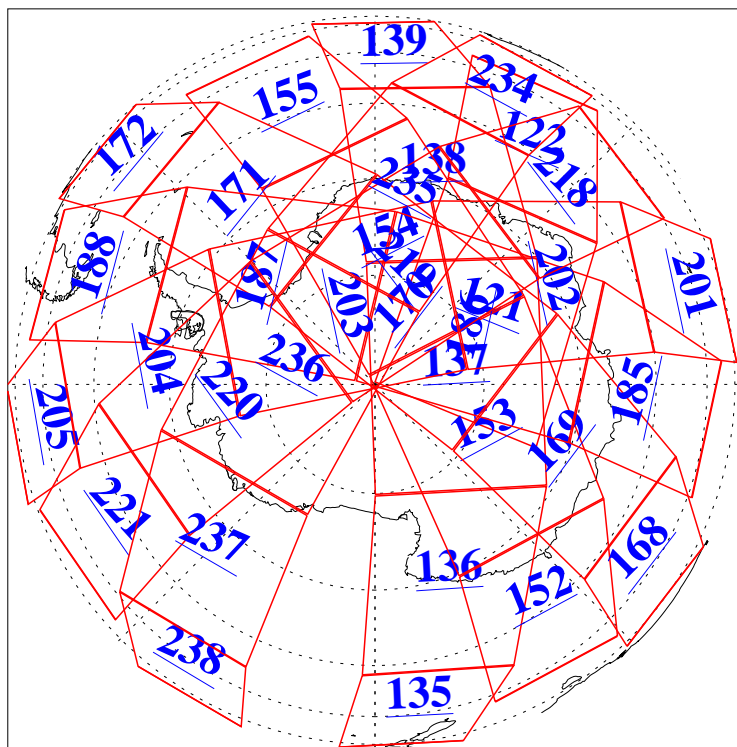

L1B Availability
AMSU Granules: 240
HSB Granules: 0
AIRS Granules: 240

22 Jan 2015
DoY 22
Aqua Day 4646
Granules: 1 to 120

Granules: 121 to 240

Legend: AMSU Available, HSB Available, AIRS Available

L1B Availability
AMSU Granules: 240
HSB Granules: 0
AIRS Granules: 240

22 Jan 2015
DoY 22
Aqua Day 4646

Ascending Granules

Descending Granules

Legend: AMSU Available, HSB Available, AIRS Available

L1B Availability
 AMSU Granules: 240
 HSB Granules: 0
 AIRS Granules: 240

22 Jan 2015
 DoY 22
 Aqua Day 4646

Northern Hemisphere Granules

Southern Hemisphere Granules

Legend: AMSU Available, ~~HSB Available~~, AIRS Available