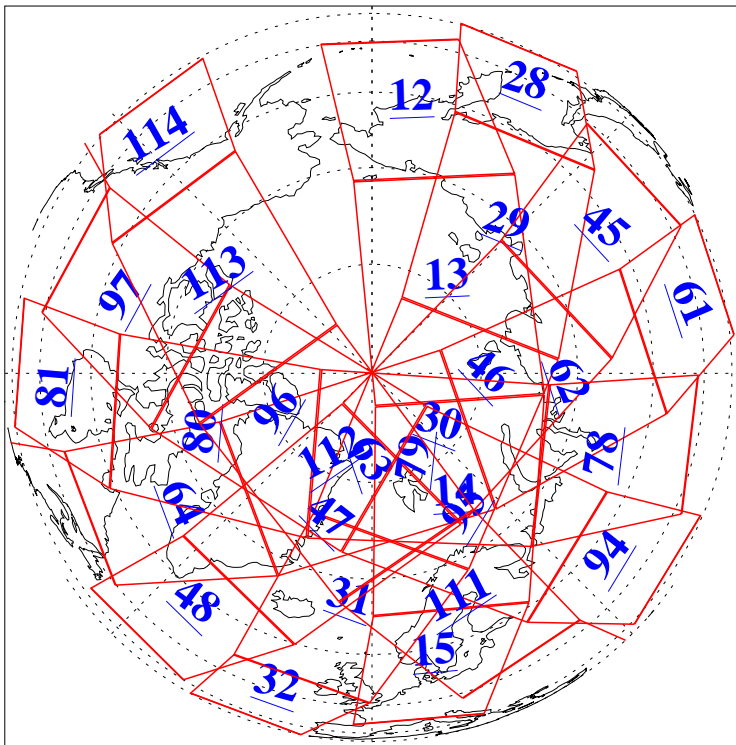

L1B Availability
AMSU Granules: 240
HSB Granules: 0
AIRS Granules: 240

22 Jan 2015
DoY 22
Aqua Day 4646
Granules: 1 to 120

Granules: 121 to 240

Legend: AMSU Available, HSB Available, AIRS Available

L1B Availability
AMSU Granules: 240
HSB Granules: 0
AIRS Granules: 240

22 Jan 2015
DoY 22
Aqua Day 4646

Ascending Granules

Descending Granules

Legend: AMSU Available, HSB Available, AIRS Available

L1B Availability
 AMSU Granules: 240
 HSB Granules: 0
 AIRS Granules: 240

22 Jan 2015
 DoY 22
 Aqua Day 4646

Northern Hemisphere Granules

Southern Hemisphere Granules

Legend: AMSU Available, ~~HSB Available~~, AIRS Available