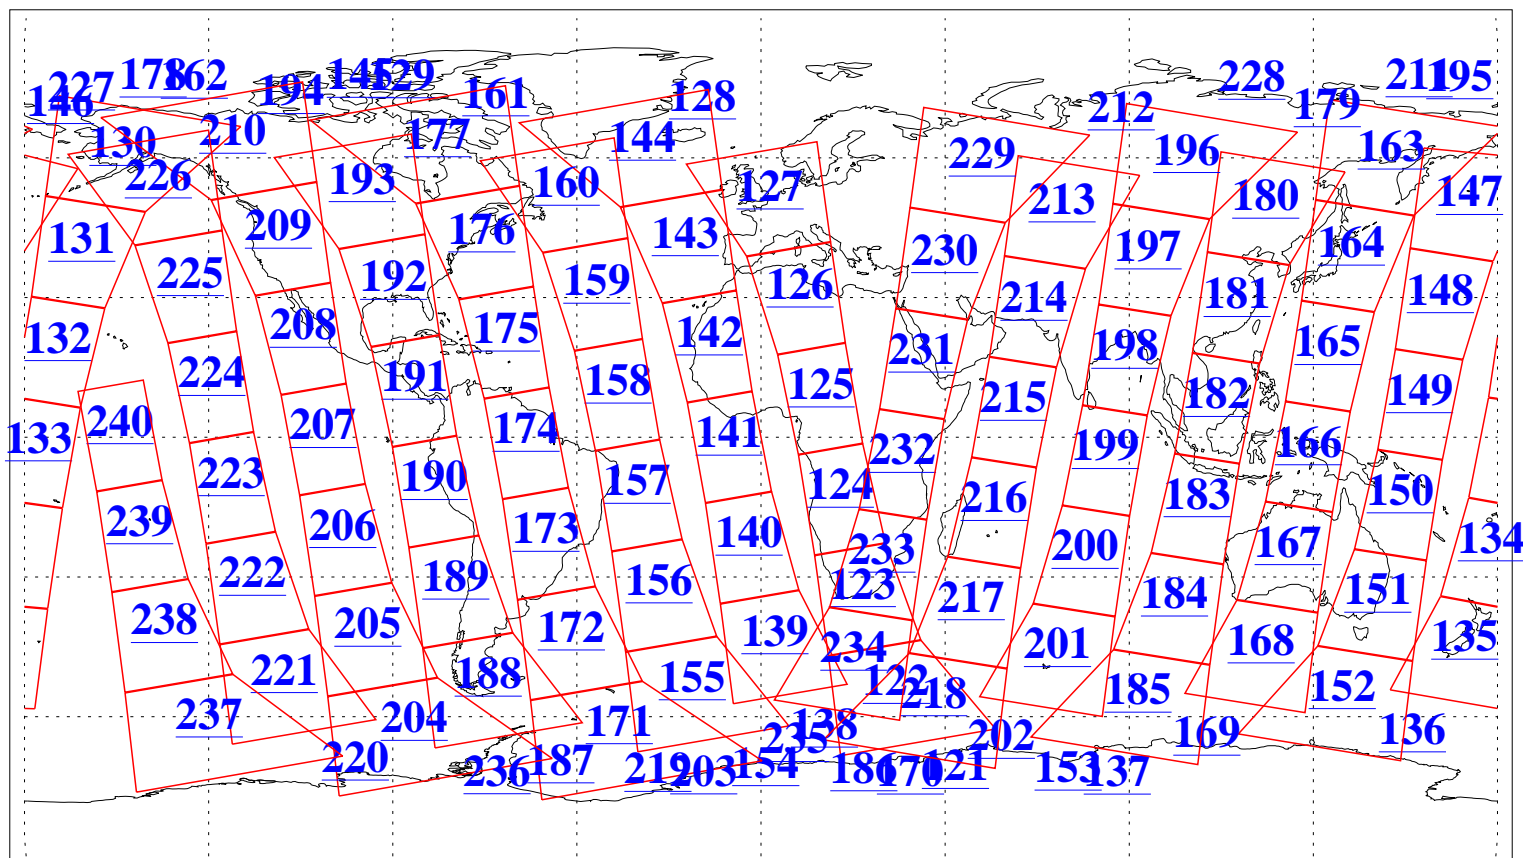

L1B Availability
AMSU Granules: 240
HSB Granules: 0
AIRS Granules: 240

22 Jan 2015
DoY 22
Aqua Day 4646
Granules: 1 to 120

Granules: 121 to 240

Legend: AMSU Available, HSB Available, AIRS Available

L1B Availability
AMSU Granules: 240
HSB Granules: 0
AIRS Granules: 240

22 Jan 2015
DoY 22
Aqua Day 4646

Ascending Granules

Descending Granules

Legend: AMSU Available, HSB Available, AIRS Available

L1B Availability
 AMSU Granules: 240
 HSB Granules: 0
 AIRS Granules: 240

22 Jan 2015
 DoY 22
 Aqua Day 4646

Northern Hemisphere Granules

Southern Hemisphere Granules

Legend: AMSU Available, ~~HSB Available~~, AIRS Available