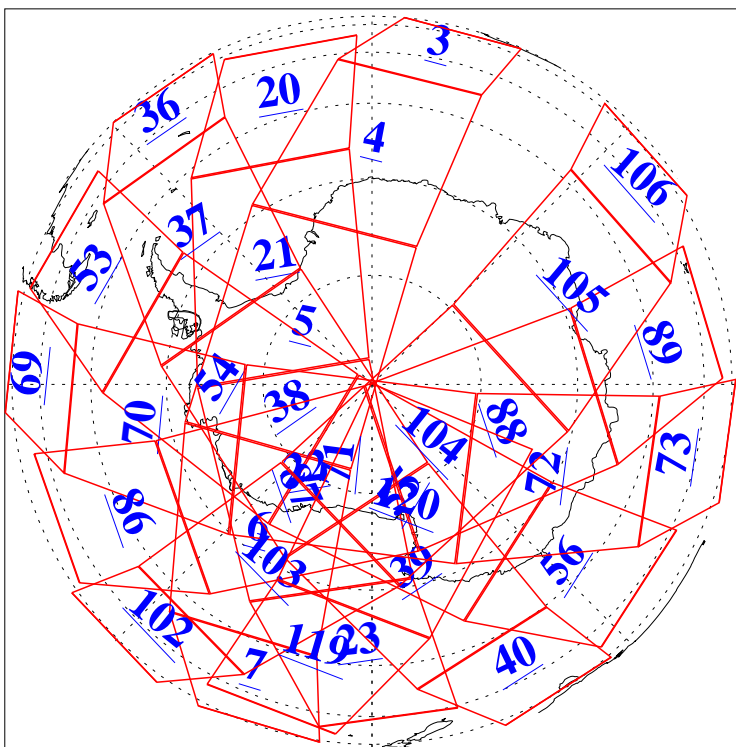

L1B Availability
AMSU Granules: 240
HSB Granules: 0
AIRS Granules: 240

22 Jan 2015
DoY 22
Aqua Day 4646
Granules: 1 to 120

Granules: 121 to 240

Legend: AMSU Available, HSB Available, AIRS Available

L1B Availability
AMSU Granules: 240
HSB Granules: 0
AIRS Granules: 240

22 Jan 2015
DoY 22
Aqua Day 4646

Ascending Granules

Descending Granules

Legend: AMSU Available, HSB Available, AIRS Available

L1B Availability
 AMSU Granules: 240
 HSB Granules: 0
 AIRS Granules: 240

22 Jan 2015
 DoY 22
 Aqua Day 4646

Northern Hemisphere Granules

Southern Hemisphere Granules

Legend: AMSU Available, ~~HSB Available~~, AIRS Available