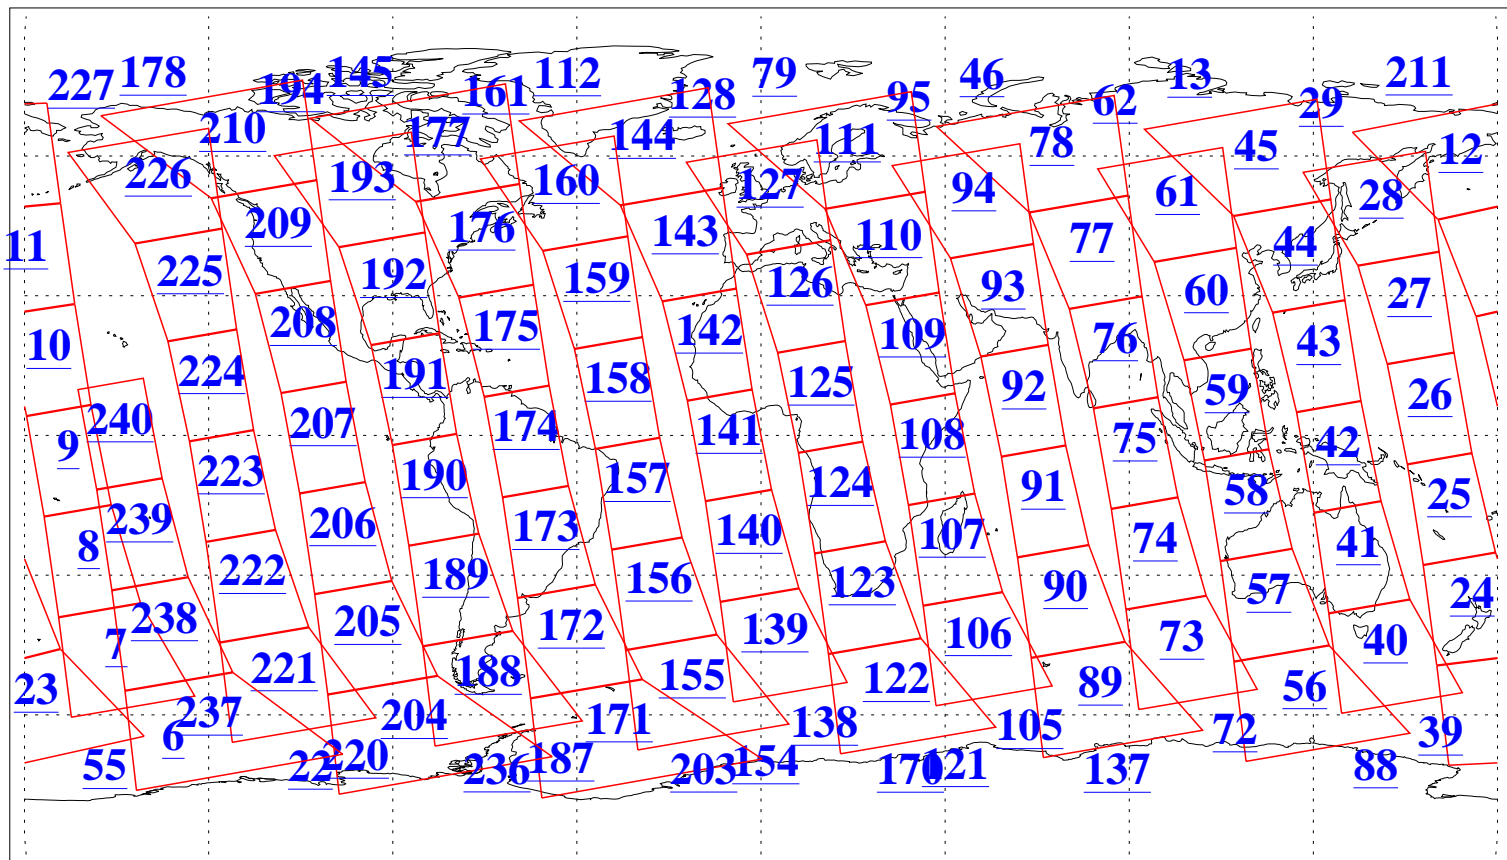

L1B Availability
AMSU Granules: 240
HSB Granules: 0
AIRS Granules: 240

22 Jan 2015
DoY 22
Aqua Day 4646
Granules: 1 to 120

Granules: 121 to 240

Legend: AMSU Available, HSB Available, AIRS Available

L1B Availability
AMSU Granules: 240
HSB Granules: 0
AIRS Granules: 240

22 Jan 2015
DoY 22
Aqua Day 4646

Ascending Granules

Descending Granules

Legend: AMSU Available, HSB Available, AIRS Available

L1B Availability
 AMSU Granules: 240
 HSB Granules: 0
 AIRS Granules: 240

22 Jan 2015
 DoY 22
 Aqua Day 4646

Northern Hemisphere Granules

Southern Hemisphere Granules

Legend: AMSU Available, ~~HSB Available~~, AIRS Available