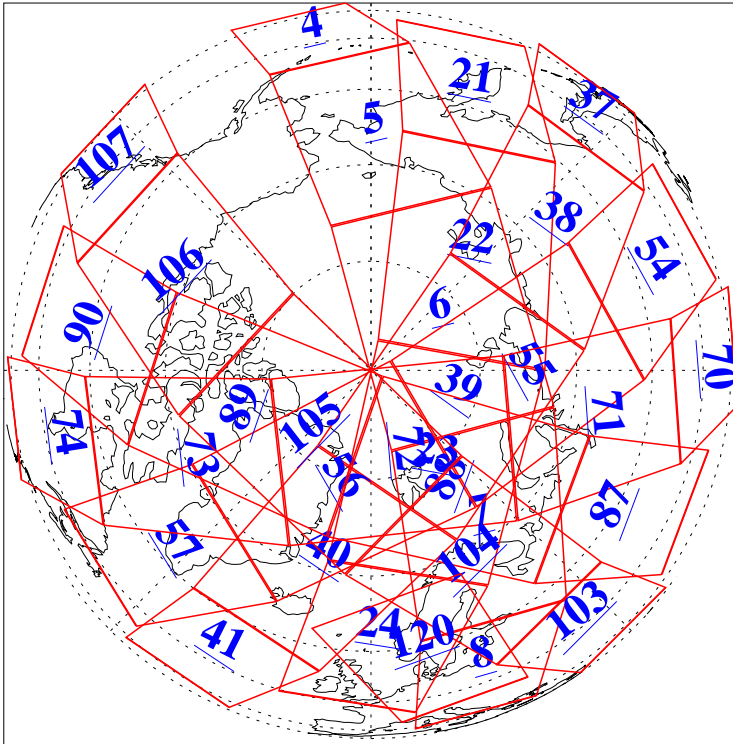

L1B Availability  
AMSU Granules: 240  
HSB Granules: 0  
AIRS Granules: 240

21 Jan 2015  
DoY 21  
Aqua Day 4645  
Granules: 1 to 120

Granules: 121 to 240

Legend: AMSU Available, HSB Available, AIRS Available

L1B Availability  
AMSU Granules: 240  
HSB Granules: 0  
AIRS Granules: 240

21 Jan 2015  
DoY 21  
Aqua Day 4645  
Ascending Granules

Descending Granules

Legend: AMSU Available, HSB Available, AIRS Available

L1B Availability  
 AMSU Granules: 240  
 HSB Granules: 0  
 AIRS Granules: 240

21 Jan 2015  
 DoY 21  
 Aqua Day 4645

Northern Hemisphere Granules

Southern Hemisphere Granules

Legend: AMSU Available, HSB Available, AIRS Available