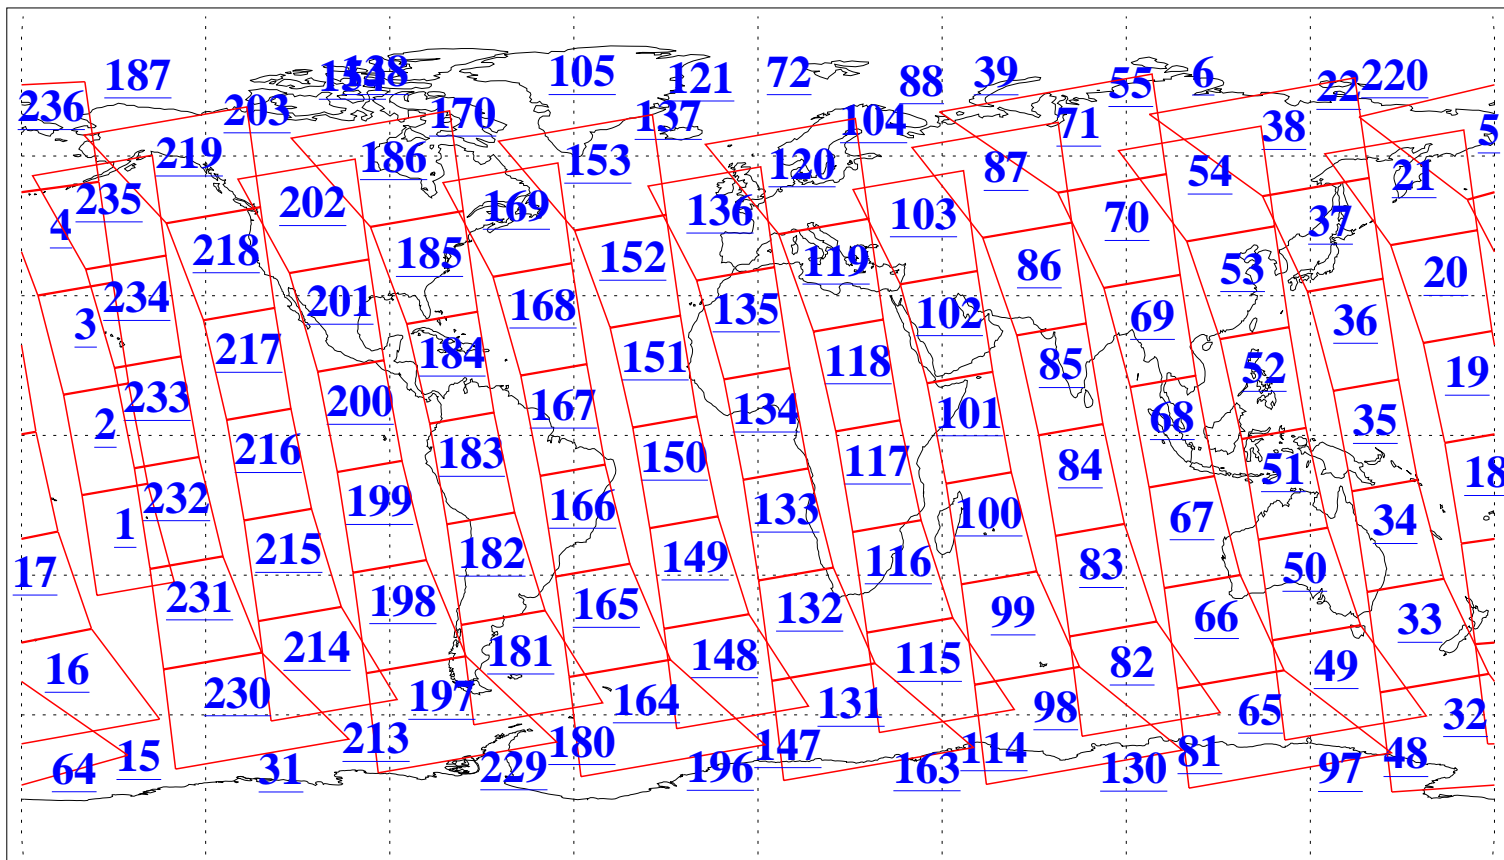

L1B Availability  
AMSU Granules: 240  
HSB Granules: 0  
AIRS Granules: 240

21 Jan 2015  
DoY 21  
Aqua Day 4645  
Granules: 1 to 120

Granules: 121 to 240

Legend: AMSU Available, HSB Available, AIRS Available

L1B Availability  
AMSU Granules: 240  
HSB Granules: 0  
AIRS Granules: 240

21 Jan 2015  
DoY 21  
Aqua Day 4645  
Ascending Granules

Descending Granules

Legend: AMSU Available, HSB Available, AIRS Available

L1B Availability  
 AMSU Granules: 240  
 HSB Granules: 0  
 AIRS Granules: 240

21 Jan 2015  
 DoY 21  
 Aqua Day 4645

Northern Hemisphere Granules

Southern Hemisphere Granules

Legend: AMSU Available, HSB Available, AIRS Available