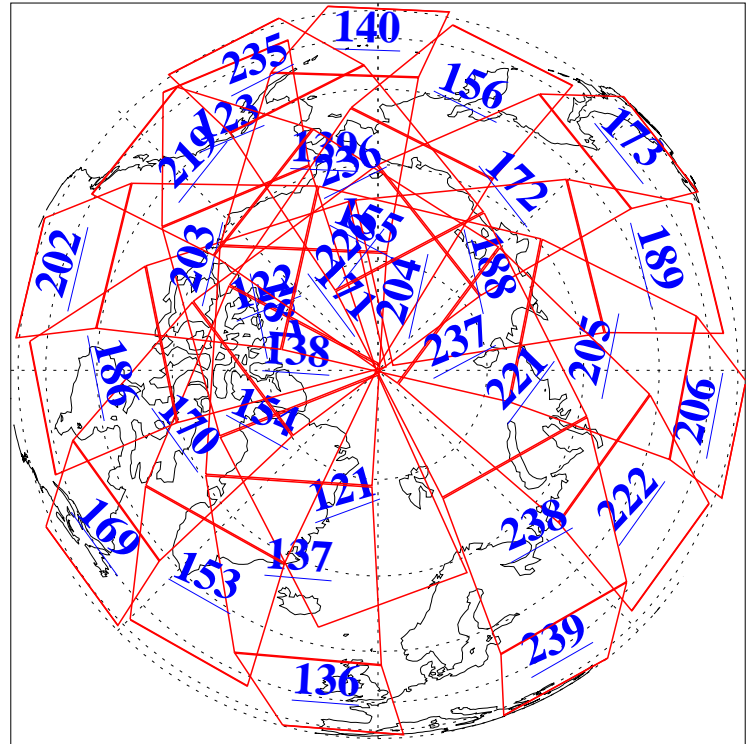

L1B Availability  
AMSU Granules: 240  
HSB Granules: 0  
AIRS Granules: 240

21 Jan 2015  
DoY 21  
Aqua Day 4645  
Ascending Granules

Descending Granules

Legend: AMSU Available, HSB Available, AIRS Available

L1B Availability  
 AMSU Granules: 240  
 HSB Granules: 0  
 AIRS Granules: 240

21 Jan 2015  
 DoY 21  
 Aqua Day 4645

Northern Hemisphere Granules

Southern Hemisphere Granules

Legend: AMSU Available, HSB Available, AIRS Available