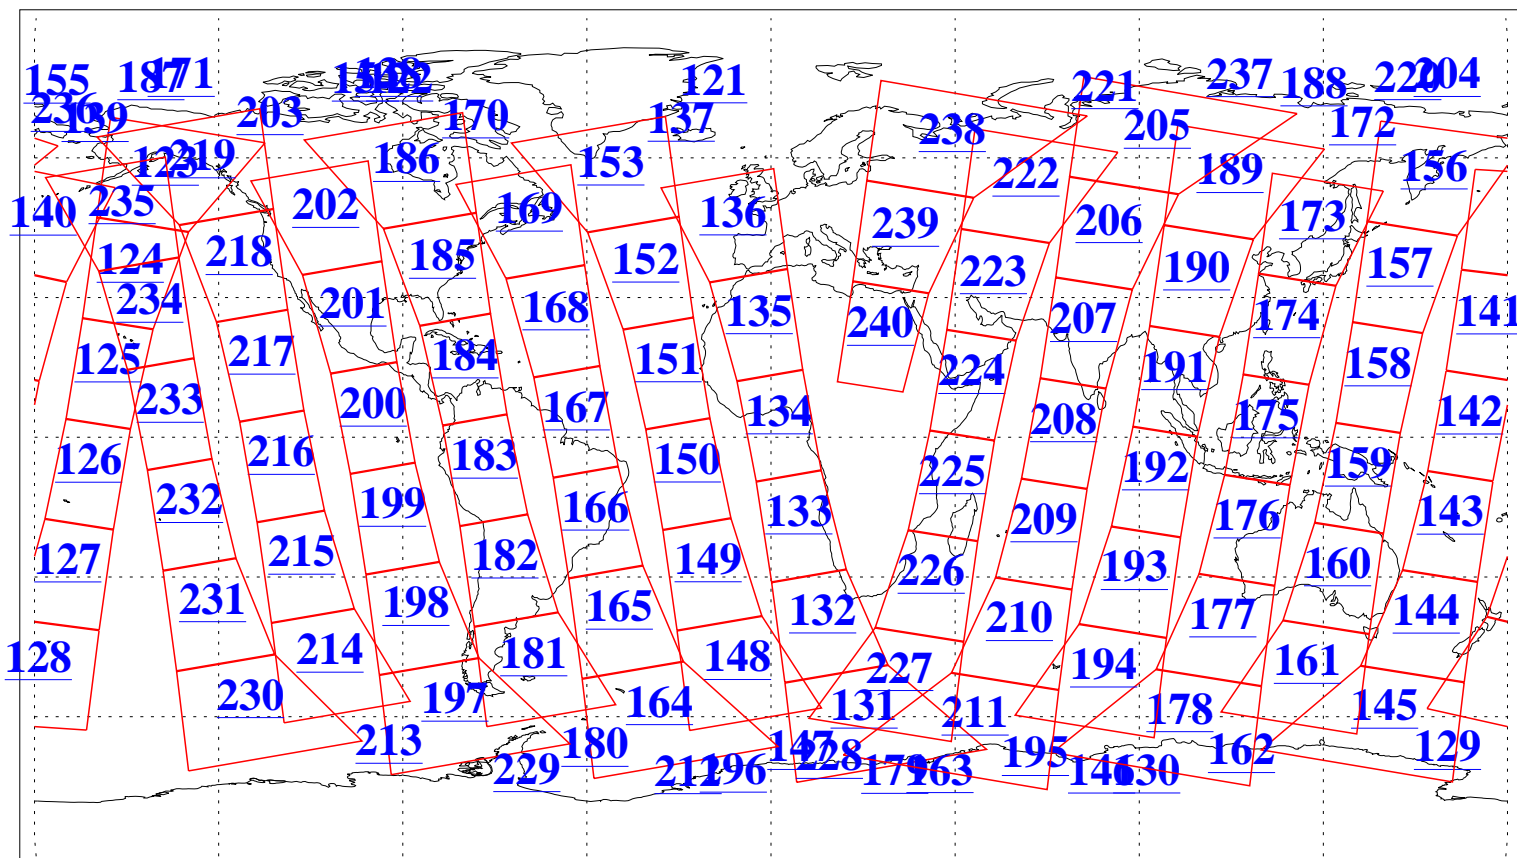

L1B Availability  
AMSU Granules: 240  
HSB Granules: 0  
AIRS Granules: 240

21 Jan 2015  
DoY 21  
Aqua Day 4645  
Granules: 1 to 120

Granules: 121 to 240

Legend: AMSU Available, HSB Available, AIRS Available

L1B Availability  
AMSU Granules: 240  
HSB Granules: 0  
AIRS Granules: 240

21 Jan 2015  
DoY 21  
Aqua Day 4645  
Ascending Granules

Descending Granules

Legend: AMSU Available, HSB Available, AIRS Available

L1B Availability  
 AMSU Granules: 240  
 HSB Granules: 0  
 AIRS Granules: 240

21 Jan 2015  
 DoY 21  
 Aqua Day 4645

Northern Hemisphere Granules

Southern Hemisphere Granules

Legend: AMSU Available, HSB Available, AIRS Available