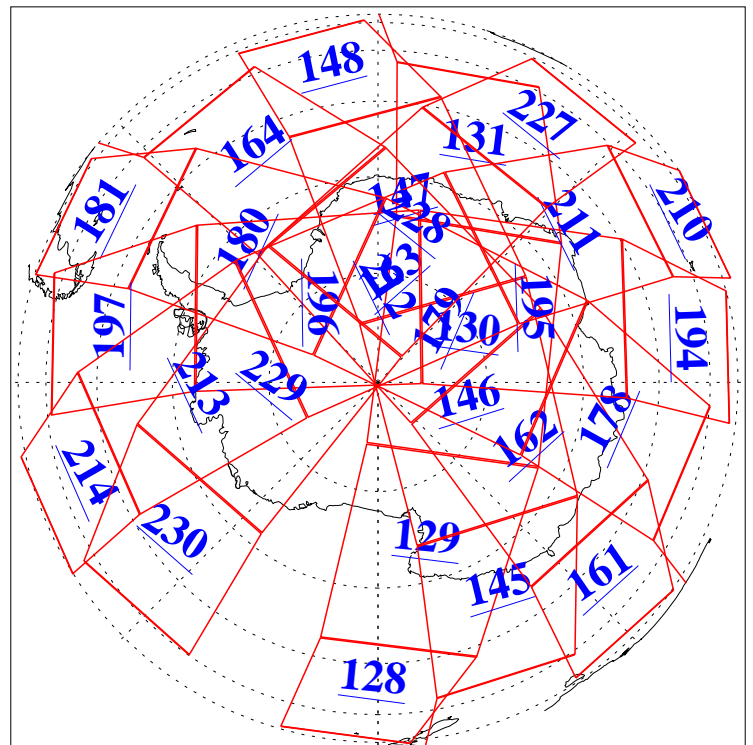

L1B Availability  
AMSU Granules: 240  
HSB Granules: 0  
AIRS Granules: 240

21 Jan 2015  
DoY 21  
Aqua Day 4645  
Ascending Granules

Descending Granules

Legend: AMSU Available, HSB Available, AIRS Available

L1B Availability  
 AMSU Granules: 240  
 HSB Granules: 0  
 AIRS Granules: 240

21 Jan 2015  
 DoY 21  
 Aqua Day 4645

Northern Hemisphere Granules

Southern Hemisphere Granules

Legend: AMSU Available, HSB Available, AIRS Available