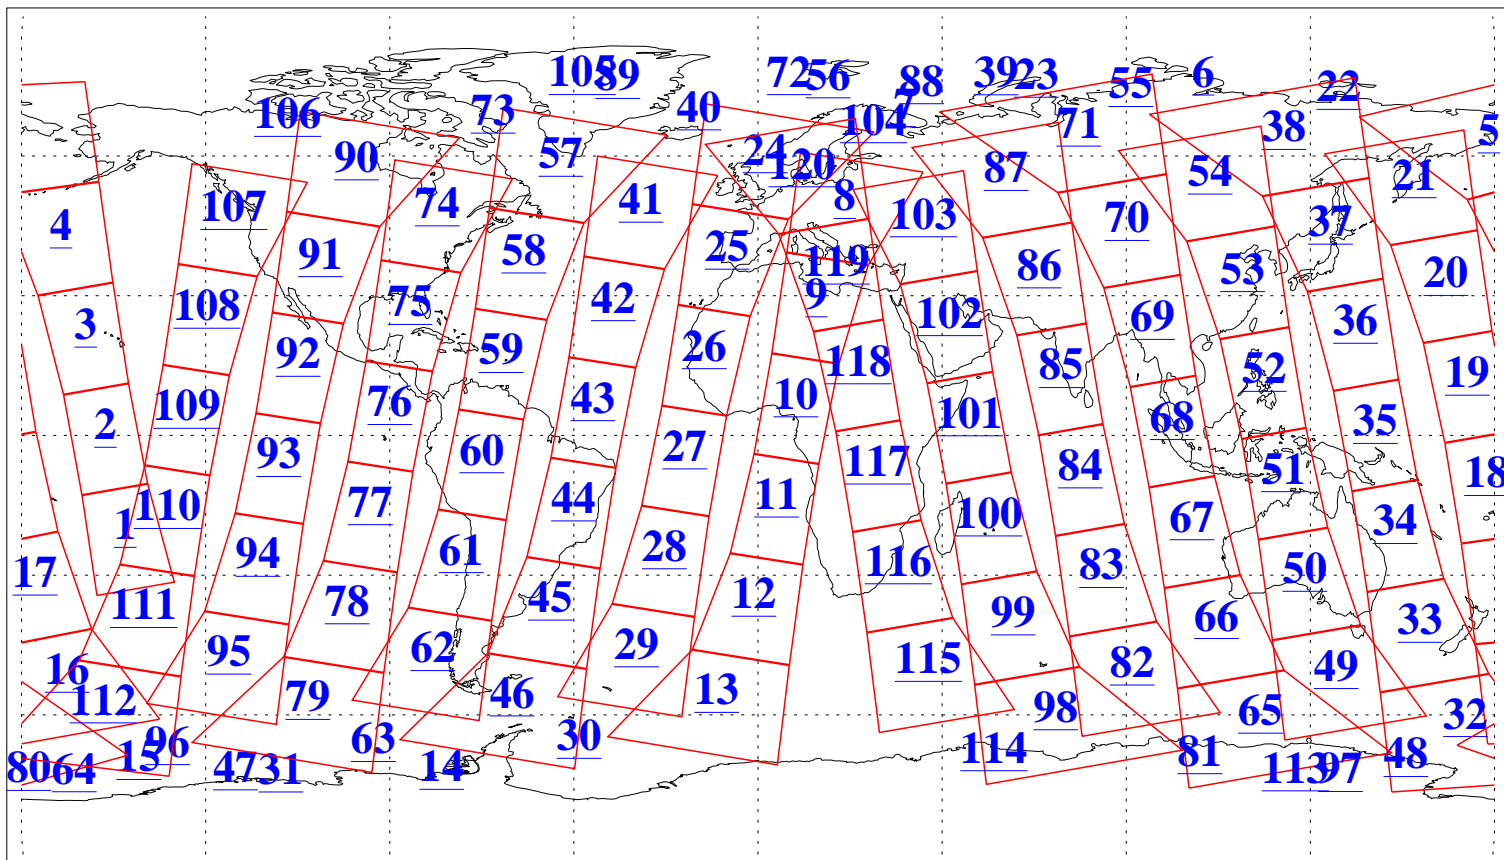

L1B Availability  
AMSU Granules: 240  
HSB Granules: 0  
AIRS Granules: 240

21 Jan 2015  
DoY 21  
Aqua Day 4645  
Granules: 1 to 120

Granules: 121 to 240

Legend: AMSU Available, HSB Available, AIRS Available

L1B Availability  
AMSU Granules: 240  
HSB Granules: 0  
AIRS Granules: 240

21 Jan 2015  
DoY 21  
Aqua Day 4645  
Ascending Granules

Descending Granules

Legend: AMSU Available, HSB Available, AIRS Available

L1B Availability  
 AMSU Granules: 240  
 HSB Granules: 0  
 AIRS Granules: 240

21 Jan 2015  
 DoY 21  
 Aqua Day 4645

Northern Hemisphere Granules

Southern Hemisphere Granules

Legend: AMSU Available, HSB Available, AIRS Available