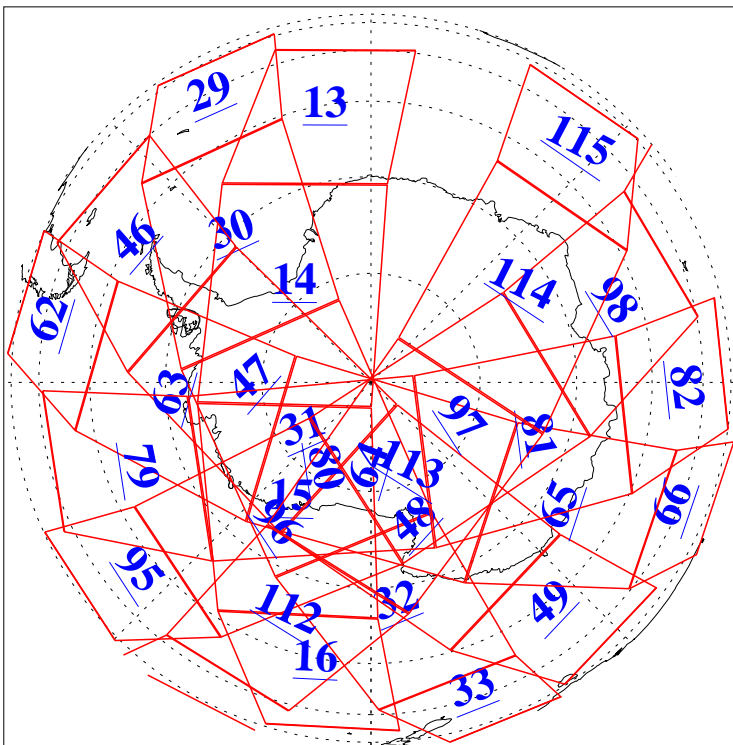

L1B Availability  
AMSU Granules: 240  
HSB Granules: 0  
AIRS Granules: 240

21 Jan 2015  
DoY 21  
Aqua Day 4645  
Granules: 1 to 120

Granules: 121 to 240

Legend: AMSU Available, HSB Available, AIRS Available

L1B Availability  
AMSU Granules: 240  
HSB Granules: 0  
AIRS Granules: 240

21 Jan 2015  
DoY 21  
Aqua Day 4645  
Ascending Granules

Descending Granules

Legend: AMSU Available, HSB Available, AIRS Available

L1B Availability  
 AMSU Granules: 240  
 HSB Granules: 0  
 AIRS Granules: 240

21 Jan 2015  
 DoY 21  
 Aqua Day 4645

Northern Hemisphere Granules

Southern Hemisphere Granules

Legend: AMSU Available, HSB Available, AIRS Available