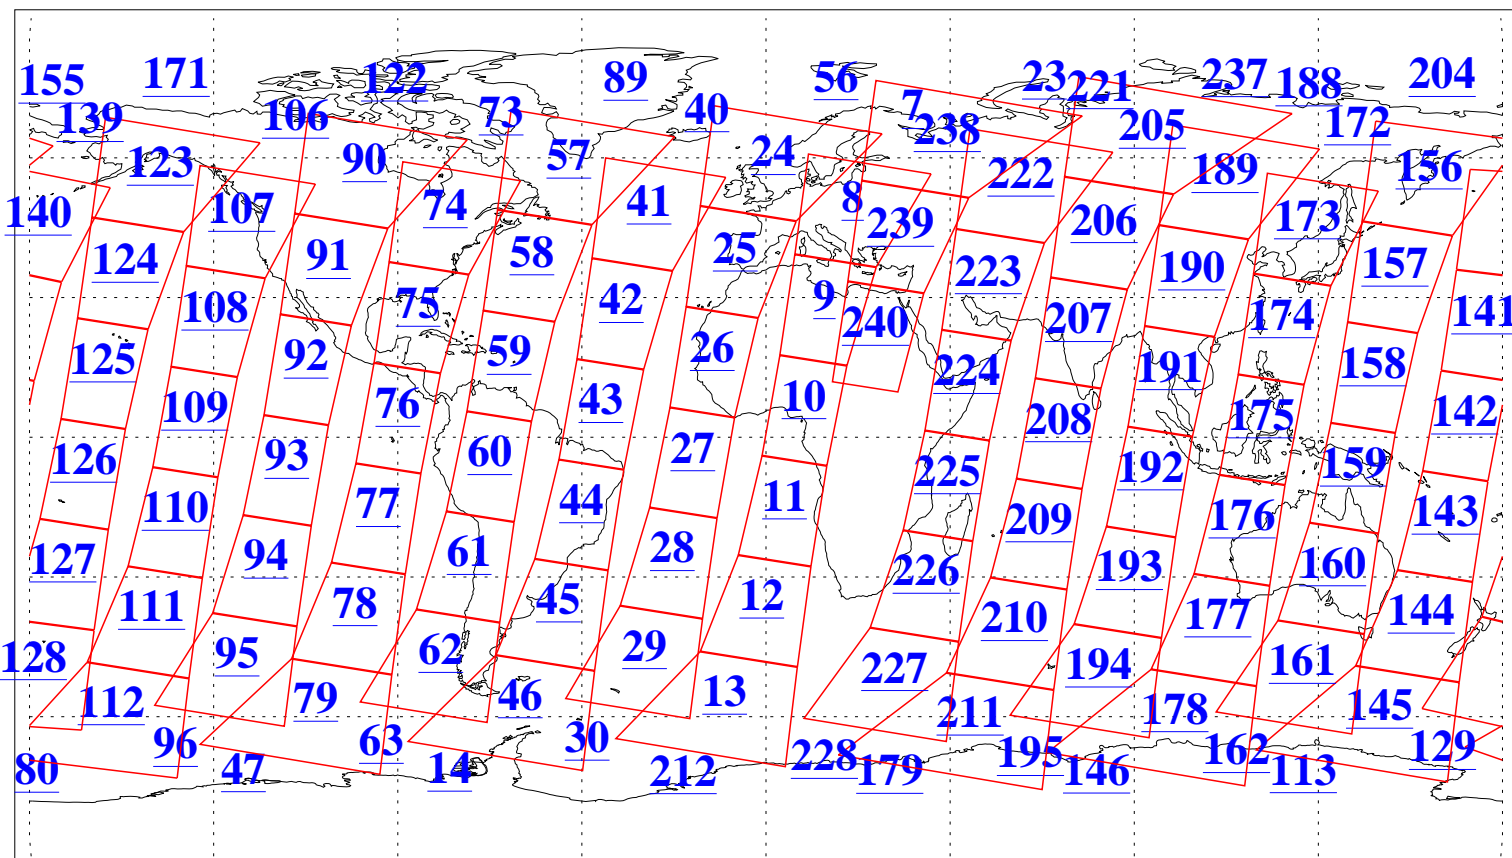

L1B Availability  
AMSU Granules: 240  
HSB Granules: 0  
AIRS Granules: 240

21 Jan 2015  
DoY 21  
Aqua Day 4645  
Granules: 1 to 120

Granules: 121 to 240

Legend: AMSU Available, HSB Available, AIRS Available

L1B Availability  
AMSU Granules: 240  
HSB Granules: 0  
AIRS Granules: 240

21 Jan 2015  
DoY 21  
Aqua Day 4645  
Ascending Granules

Descending Granules

Legend: AMSU Available, HSB Available, AIRS Available

L1B Availability  
 AMSU Granules: 240  
 HSB Granules: 0  
 AIRS Granules: 240

21 Jan 2015  
 DoY 21  
 Aqua Day 4645

Northern Hemisphere Granules

Southern Hemisphere Granules

Legend: AMSU Available, HSB Available, AIRS Available