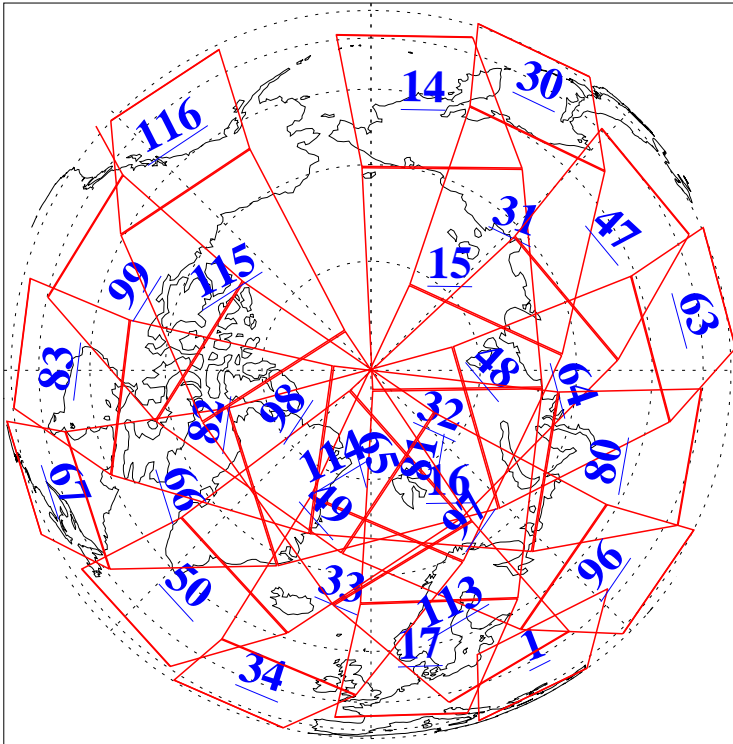

L1B Availability
AMSU Granules: 240
HSB Granules: 0
AIRS Granules: 240

20 Jan 2015
DoY 20
Aqua Day 4644
Granules: 1 to 120

Granules: 121 to 240

Legend: AMSU Available, HSB Available, AIRS Available

L1B Availability
AMSU Granules: 240
HSB Granules: 0
AIRS Granules: 240

20 Jan 2015
DoY 20
Aqua Day 4644

Ascending Granules

Descending Granules

Legend: AMSU Available, HSB Available, AIRS Available

L1B Availability
 AMSU Granules: 240
 HSB Granules: 0
 AIRS Granules: 240

20 Jan 2015
 DoY 20
 Aqua Day 4644

Northern Hemisphere Granules

Southern Hemisphere Granules

Legend: AMSU Available, HSB Available, AIRS Available