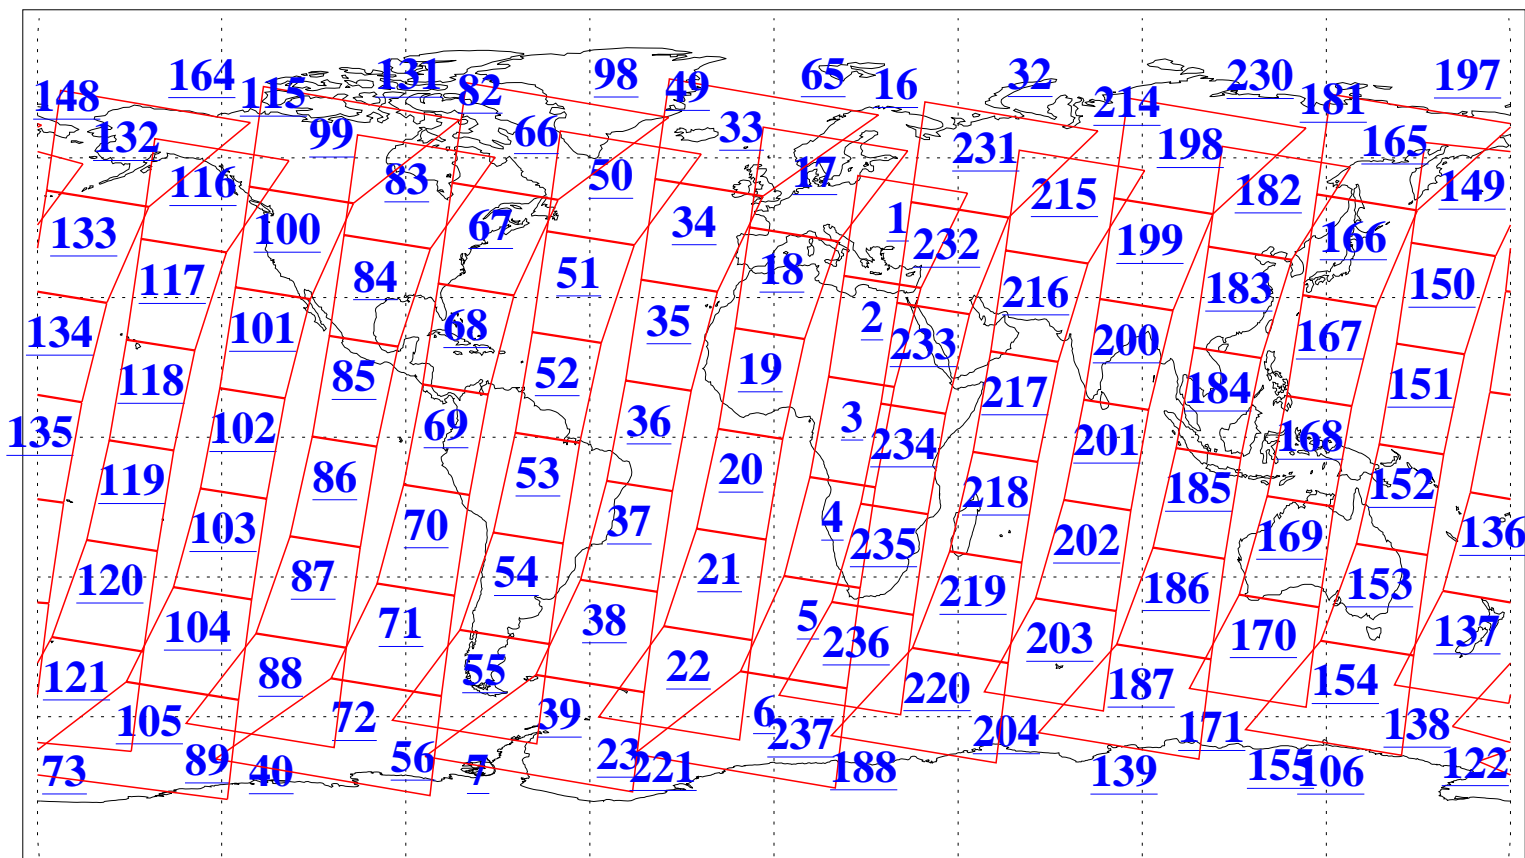

L1B Availability
AMSU Granules: 240
HSB Granules: 0
AIRS Granules: 240

20 Jan 2015
DoY 20
Aqua Day 4644
Granules: 1 to 120

Granules: 121 to 240

Legend: AMSU Available, HSB Available, AIRS Available

L1B Availability
AMSU Granules: 240
HSB Granules: 0
AIRS Granules: 240

20 Jan 2015
DoY 20
Aqua Day 4644

Ascending Granules

Descending Granules

Legend: AMSU Available, HSB Available, AIRS Available

L1B Availability
 AMSU Granules: 240
 HSB Granules: 0
 AIRS Granules: 240

20 Jan 2015
 DoY 20
 Aqua Day 4644

Northern Hemisphere Granules

Southern Hemisphere Granules

Legend: AMSU Available, HSB Available, AIRS Available