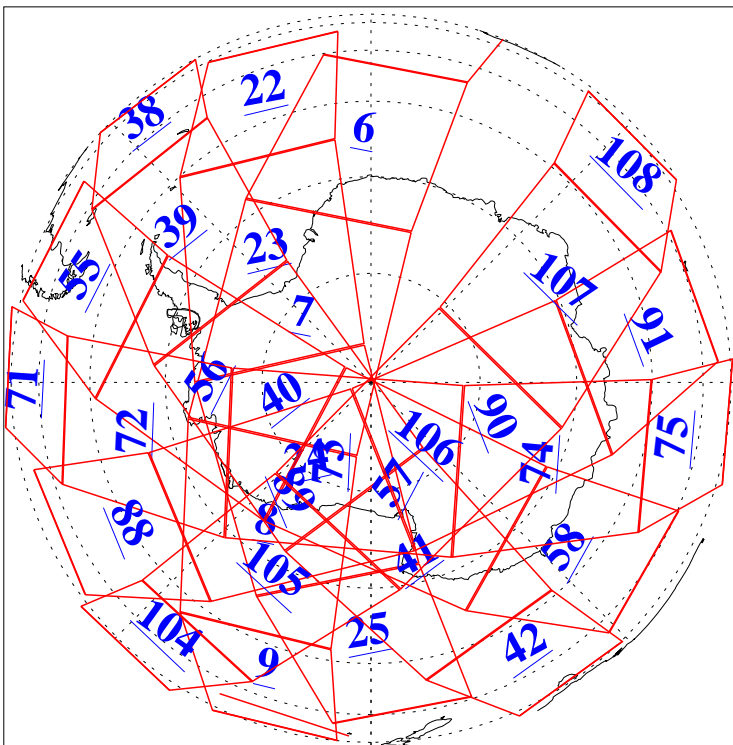

L1B Availability
AMSU Granules: 240
HSB Granules: 0
AIRS Granules: 240

20 Jan 2015
DoY 20
Aqua Day 4644
Granules: 1 to 120

Granules: 121 to 240

Legend: AMSU Available, HSB Available, AIRS Available

L1B Availability
AMSU Granules: 240
HSB Granules: 0
AIRS Granules: 240

20 Jan 2015
DoY 20
Aqua Day 4644

Ascending Granules

Descending Granules

Legend: AMSU Available, HSB Available, AIRS Available

L1B Availability
 AMSU Granules: 240
 HSB Granules: 0
 AIRS Granules: 240

20 Jan 2015
 DoY 20
 Aqua Day 4644

Northern Hemisphere Granules

Southern Hemisphere Granules

Legend: AMSU Available, HSB Available, AIRS Available