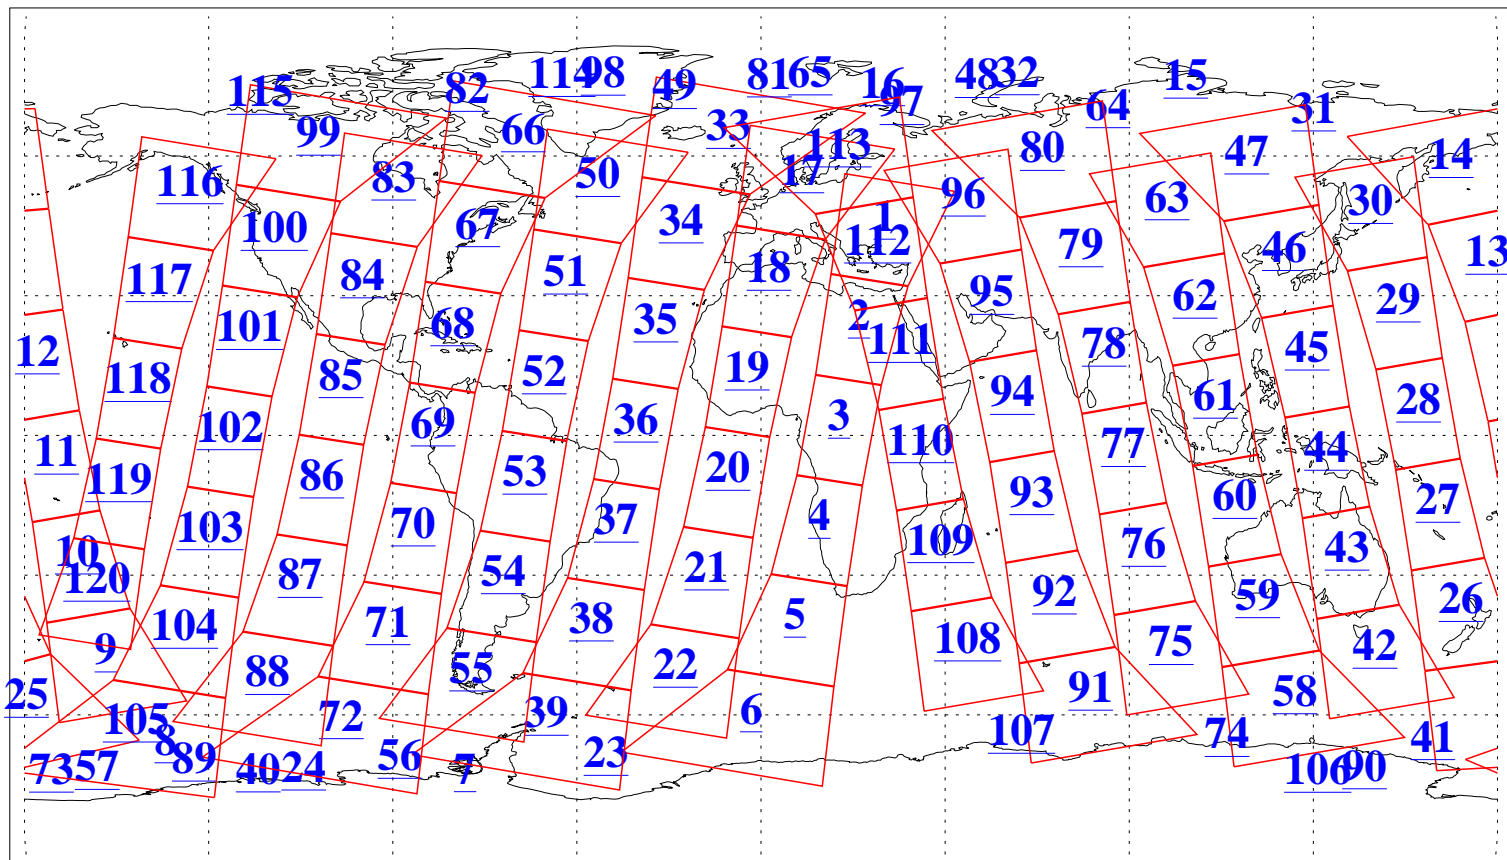

L1B Availability
AMSU Granules: 240
HSB Granules: 0
AIRS Granules: 240

20 Jan 2015
DoY 20
Aqua Day 4644
Granules: 1 to 120

Granules: 121 to 240

Legend: AMSU Available, HSB Available, AIRS Available

L1B Availability
AMSU Granules: 240
HSB Granules: 0
AIRS Granules: 240

20 Jan 2015
DoY 20
Aqua Day 4644

Ascending Granules

Descending Granules

Legend: AMSU Available, HSB Available, AIRS Available

L1B Availability
 AMSU Granules: 240
 HSB Granules: 0
 AIRS Granules: 240

20 Jan 2015
 DoY 20
 Aqua Day 4644

Northern Hemisphere Granules

Southern Hemisphere Granules

Legend: AMSU Available, HSB Available, AIRS Available