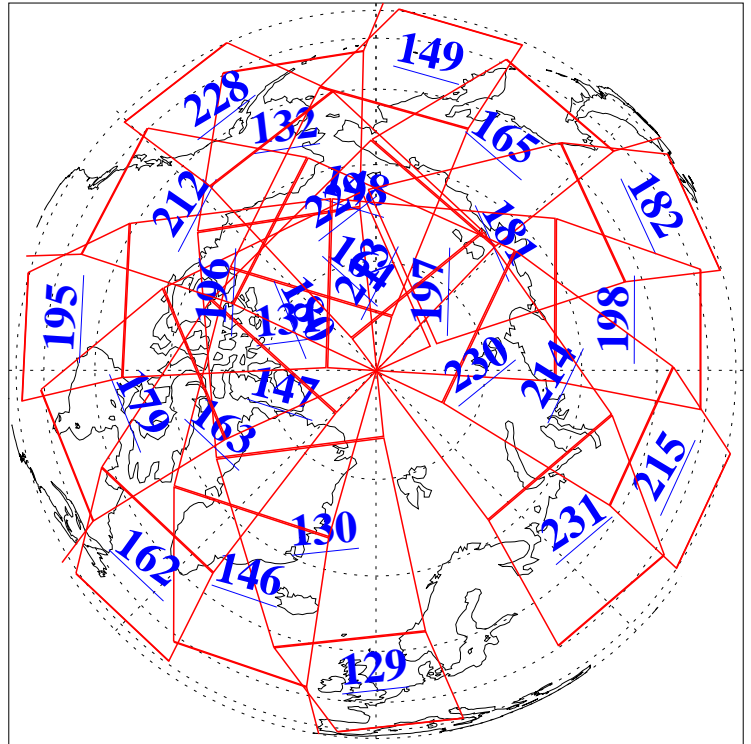

L1B Availability
AMSU Granules: 240
HSB Granules: 0
AIRS Granules: 240

20 Jan 2015
DoY 20
Aqua Day 4644
Granules: 1 to 120

Granules: 121 to 240

Legend: AMSU Available, HSB Available, AIRS Available

L1B Availability
AMSU Granules: 240
HSB Granules: 0
AIRS Granules: 240

20 Jan 2015
DoY 20
Aqua Day 4644

Ascending Granules

Descending Granules

Legend: AMSU Available, HSB Available, AIRS Available

L1B Availability
 AMSU Granules: 240
 HSB Granules: 0
 AIRS Granules: 240

20 Jan 2015
 DoY 20
 Aqua Day 4644

Northern Hemisphere Granules

Southern Hemisphere Granules

Legend: AMSU Available, HSB Available, AIRS Available