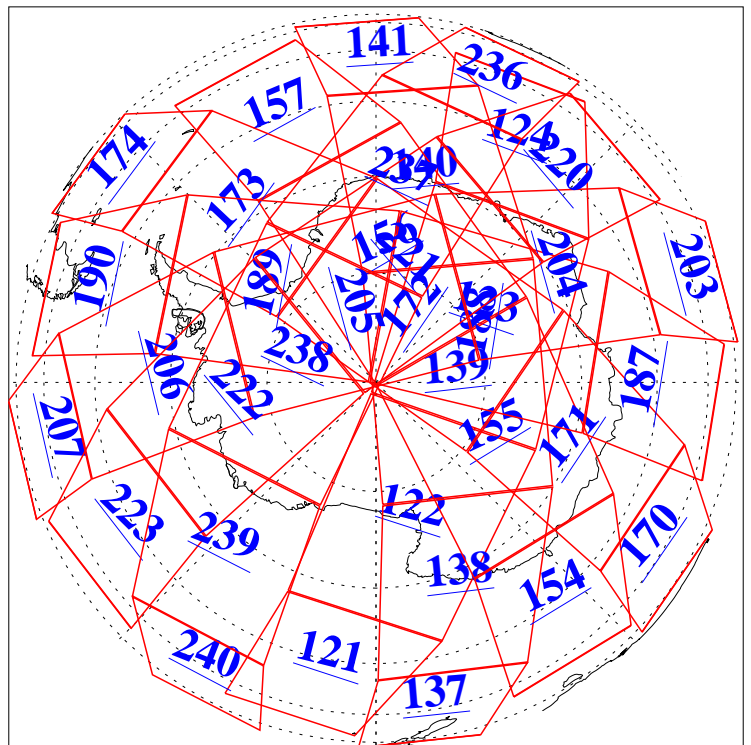

L1B Availability
AMSU Granules: 240
HSB Granules: 0
AIRS Granules: 240

20 Jan 2015
DoY 20
Aqua Day 4644
Granules: 1 to 120

Granules: 121 to 240

Legend: AMSU Available, HSB Available, AIRS Available

L1B Availability
AMSU Granules: 240
HSB Granules: 0
AIRS Granules: 240

20 Jan 2015
DoY 20
Aqua Day 4644

Ascending Granules

Descending Granules

Legend: AMSU Available, HSB Available, AIRS Available

L1B Availability
 AMSU Granules: 240
 HSB Granules: 0
 AIRS Granules: 240

20 Jan 2015
 DoY 20
 Aqua Day 4644

Northern Hemisphere Granules

Southern Hemisphere Granules

Legend: AMSU Available, HSB Available, AIRS Available