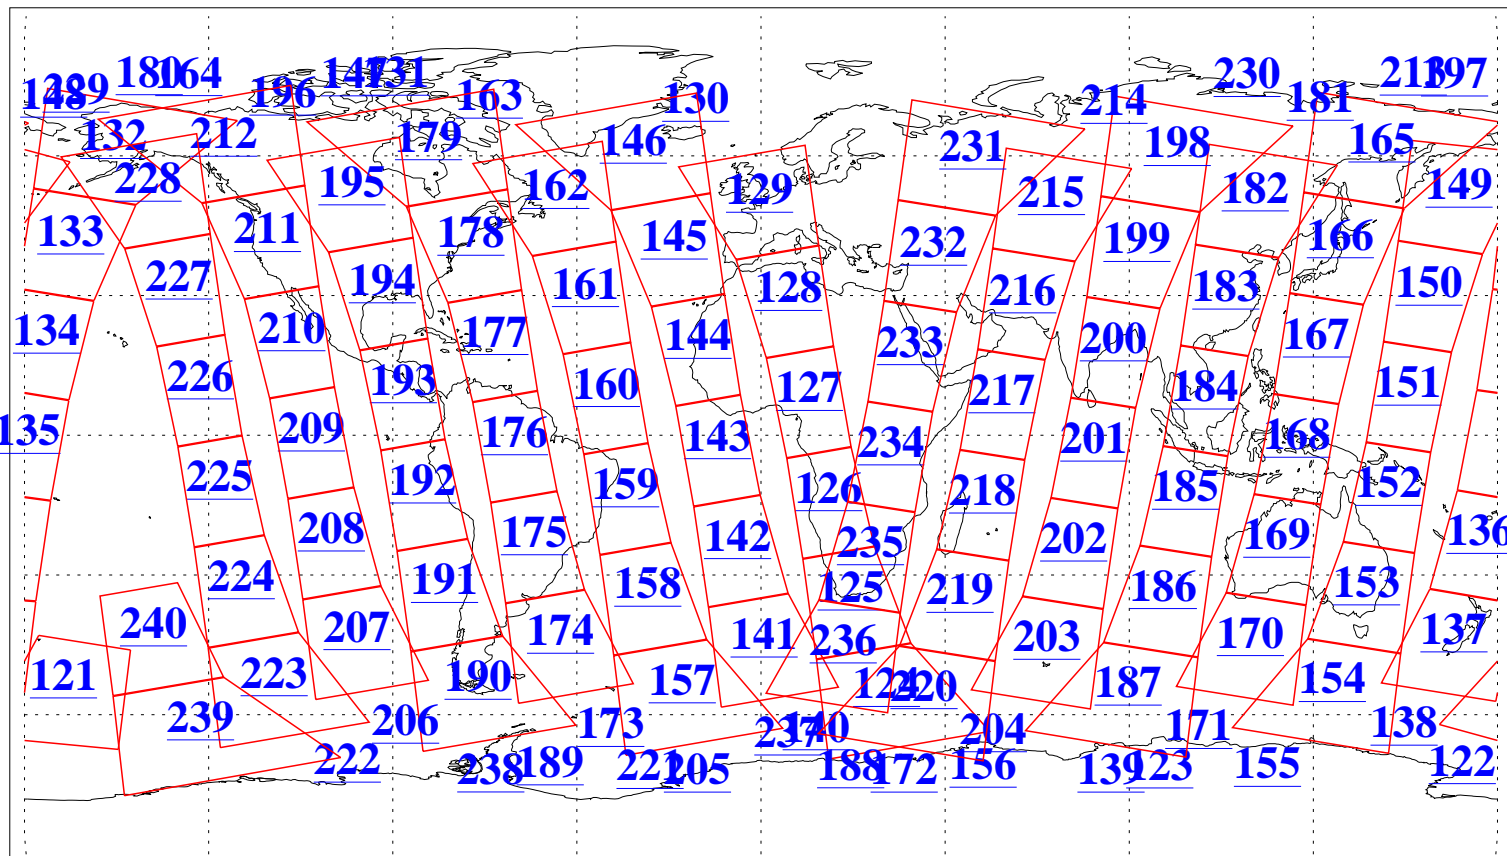

L1B Availability
AMSU Granules: 240
HSB Granules: 0
AIRS Granules: 240

20 Jan 2015
DoY 20
Aqua Day 4644
Granules: 1 to 120

Granules: 121 to 240

Legend: AMSU Available, HSB Available, AIRS Available

L1B Availability
AMSU Granules: 240
HSB Granules: 0
AIRS Granules: 240

20 Jan 2015
DoY 20
Aqua Day 4644

Ascending Granules

Descending Granules

Legend: AMSU Available, HSB Available, AIRS Available

L1B Availability
 AMSU Granules: 240
 HSB Granules: 0
 AIRS Granules: 240

20 Jan 2015
 DoY 20
 Aqua Day 4644

Northern Hemisphere Granules

Southern Hemisphere Granules

Legend: AMSU Available, HSB Available, AIRS Available