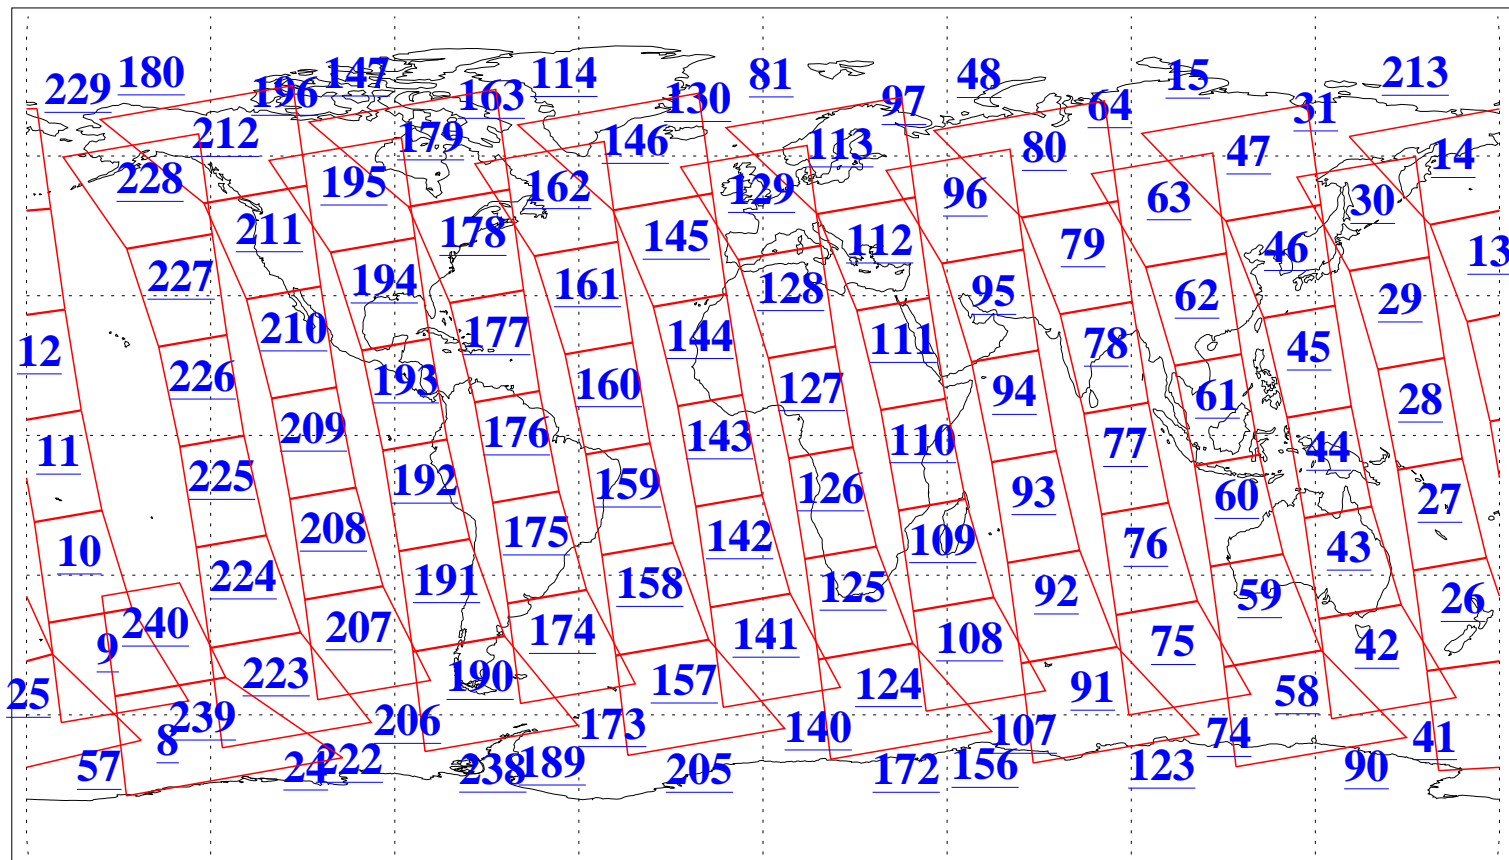

L1B Availability
AMSU Granules: 240
HSB Granules: 0
AIRS Granules: 240

20 Jan 2015
DoY 20
Aqua Day 4644
Granules: 1 to 120

Granules: 121 to 240

Legend: AMSU Available, HSB Available, AIRS Available

L1B Availability
AMSU Granules: 240
HSB Granules: 0
AIRS Granules: 240

20 Jan 2015
DoY 20
Aqua Day 4644

Ascending Granules

Descending Granules

Legend: AMSU Available, HSB Available, AIRS Available

L1B Availability
 AMSU Granules: 240
 HSB Granules: 0
 AIRS Granules: 240

20 Jan 2015
 DoY 20
 Aqua Day 4644

Northern Hemisphere Granules

Southern Hemisphere Granules

Legend: AMSU Available, HSB Available, AIRS Available