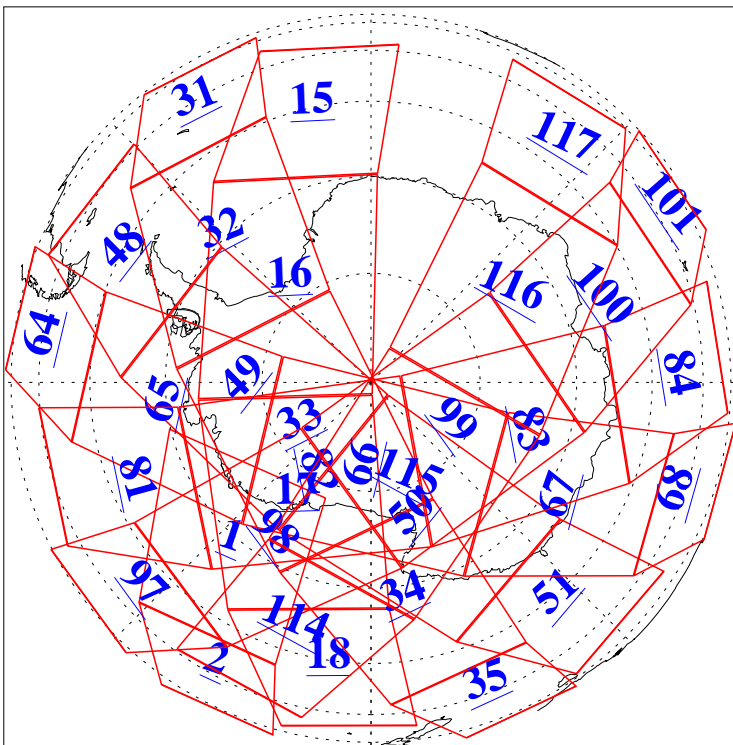

L1B Availability
AMSU Granules: 240
HSB Granules: 0
AIRS Granules: 240

19 Jan 2015
DoY 19
Aqua Day 4643
Granules: 1 to 120

Granules: 121 to 240

Legend: AMSU Available, HSB Available, AIRS Available

L1B Availability
AMSU Granules: 240
HSB Granules: 0
AIRS Granules: 240

19 Jan 2015
DoY 19
Aqua Day 4643
Ascending Granules

Descending Granules

Legend: AMSU Available, HSB Available, AIRS Available

L1B Availability
AMSU Granules: 240
HSB Granules: 0
AIRS Granules: 240

19 Jan 2015
DoY 19
Aqua Day 4643

Northern Hemisphere Granules

Southern Hemisphere Granules

Legend: AMSU Available, HSB Available, AIRS Available