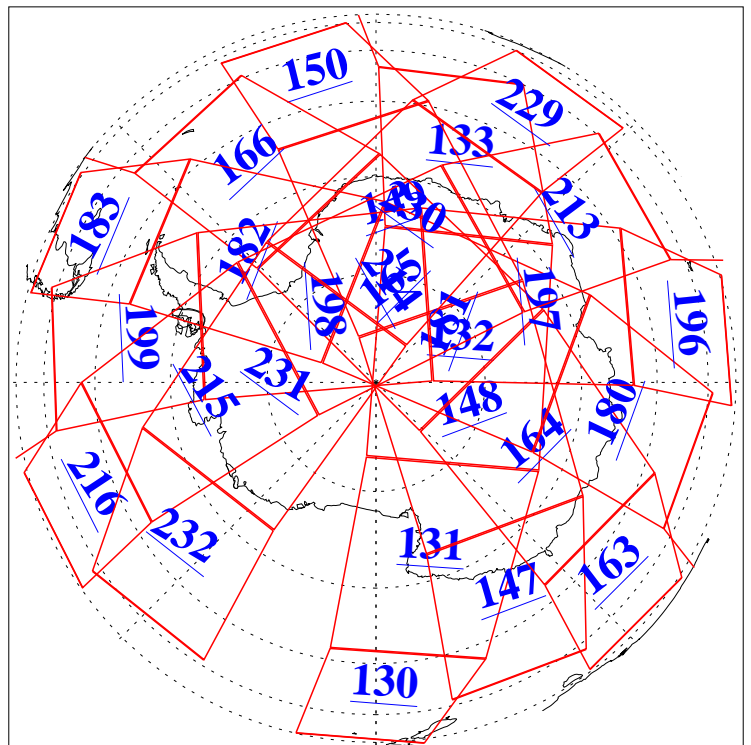

19 Jan 2015
DoY 19
Aqua Day 4643
Ascending Granules

Descending Granules

Legend: AMSU Available, HSB Available, AIRS Available

L1B Availability
AMSU Granules: 240
HSB Granules: 0
AIRS Granules: 240

19 Jan 2015
DoY 19
Aqua Day 4643

Northern Hemisphere Granules

Southern Hemisphere Granules

Legend: AMSU Available, HSB Available, AIRS Available