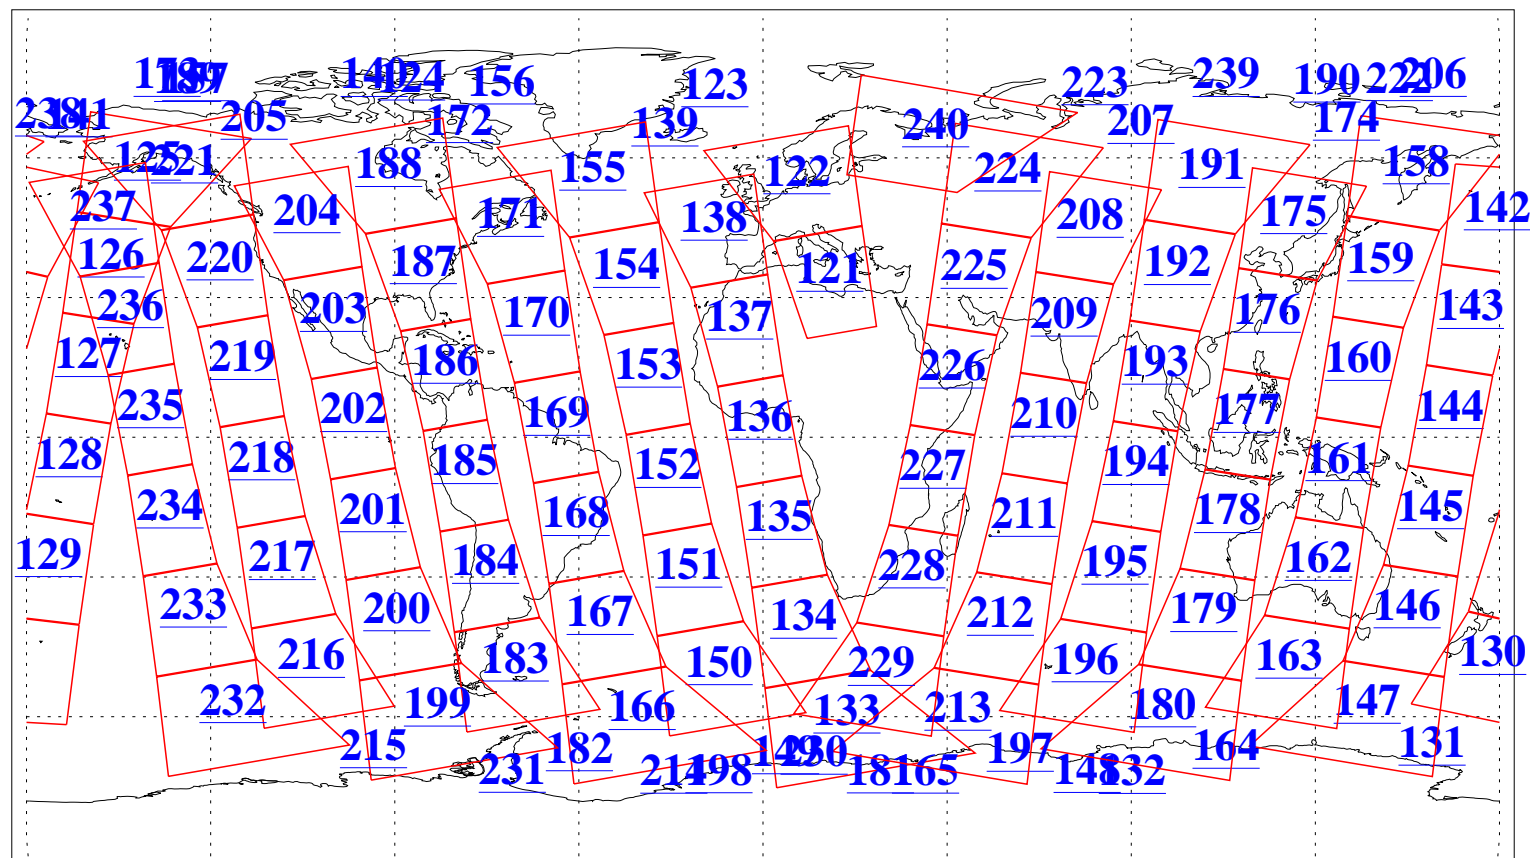

L1B Availability
AMSU Granules: 240
HSB Granules: 0
AIRS Granules: 240

19 Jan 2015
DoY 19
Aqua Day 4643
Granules: 1 to 120

Granules: 121 to 240

Legend: AMSU Available, HSB Available, AIRS Available

L1B Availability
AMSU Granules: 240
HSB Granules: 0
AIRS Granules: 240

19 Jan 2015
DoY 19
Aqua Day 4643
Ascending Granules

Descending Granules

Legend: AMSU Available, HSB Available, AIRS Available

L1B Availability
AMSU Granules: 240
HSB Granules: 0
AIRS Granules: 240

19 Jan 2015
DoY 19
Aqua Day 4643