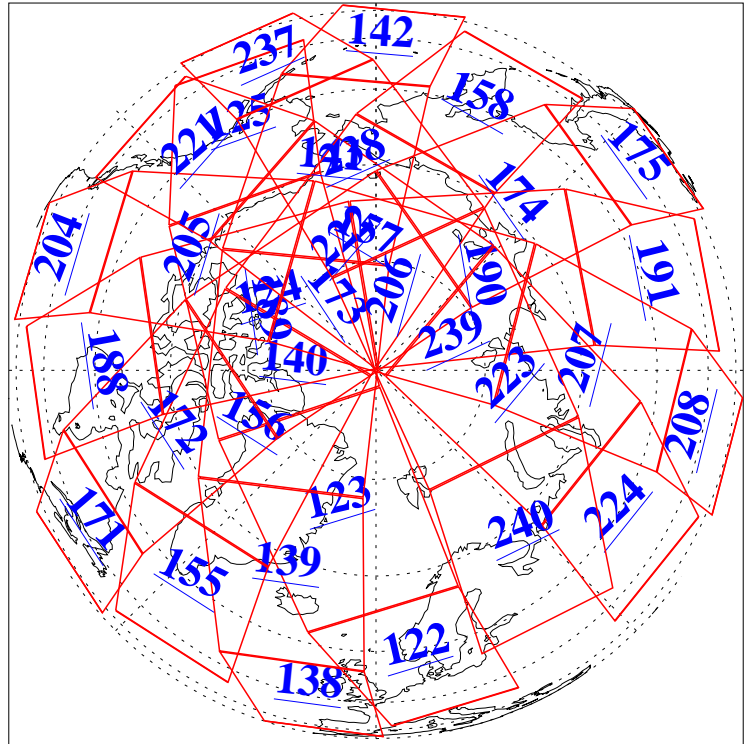

19 Jan 2015
DoY 19
Aqua Day 4643
Ascending Granules

Descending Granules

Legend: AMSU Available, HSB Available, AIRS Available

L1B Availability
AMSU Granules: 240
HSB Granules: 0
AIRS Granules: 240

19 Jan 2015
DoY 19
Aqua Day 4643

Northern Hemisphere Granules

Southern Hemisphere Granules

Legend: AMSU Available, HSB Available, AIRS Available