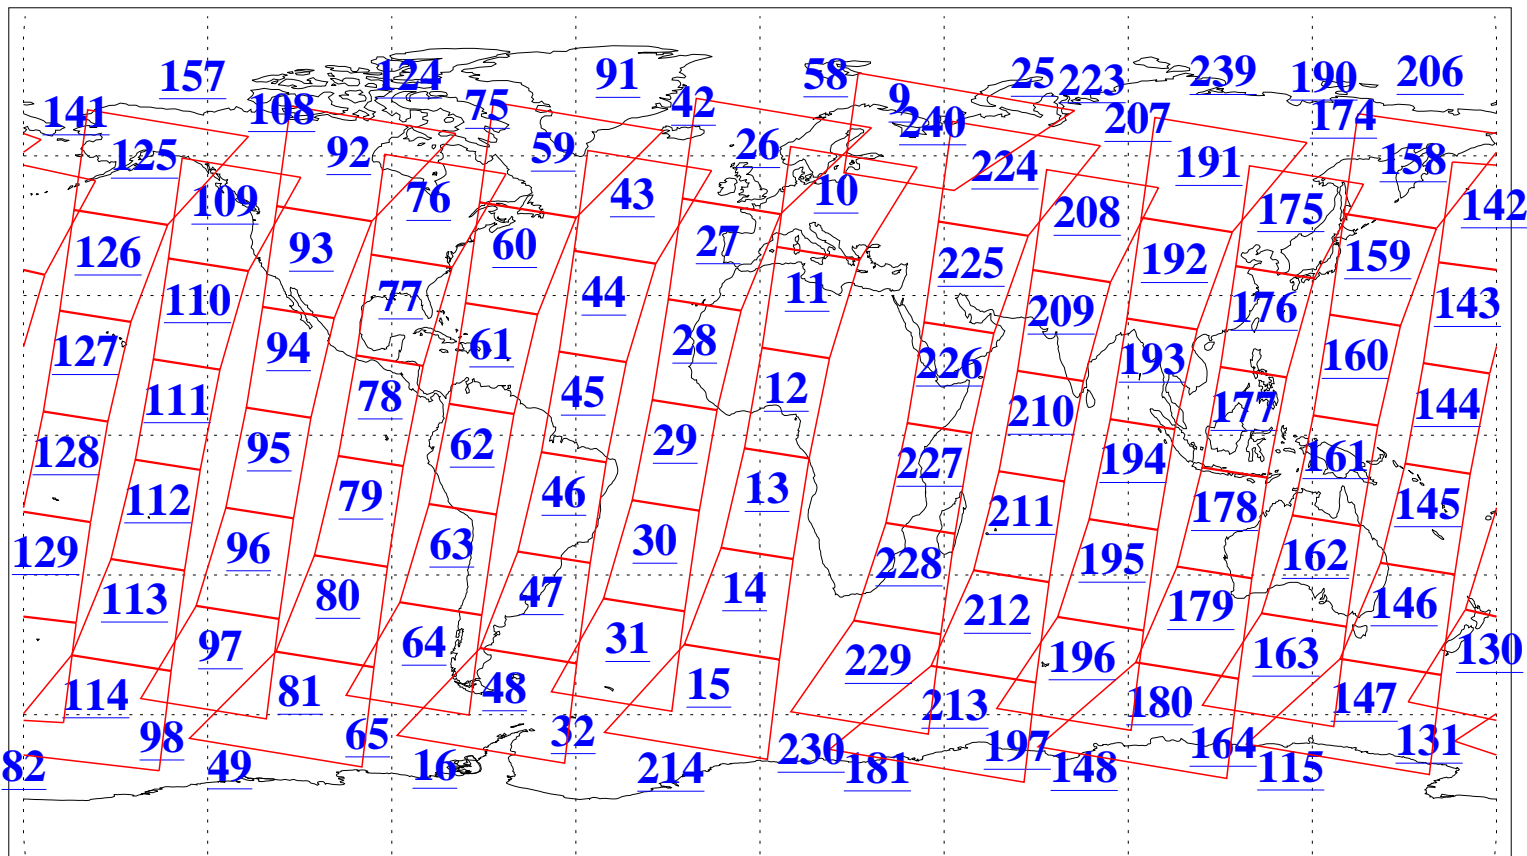

L1B Availability
AMSU Granules: 240
HSB Granules: 0
AIRS Granules: 240

19 Jan 2015
DoY 19
Aqua Day 4643
Granules: 1 to 120

Granules: 121 to 240

Legend: AMSU Available, HSB Available, AIRS Available

L1B Availability
AMSU Granules: 240
HSB Granules: 0
AIRS Granules: 240

19 Jan 2015
DoY 19
Aqua Day 4643
Ascending Granules

Descending Granules

Legend: AMSU Available, HSB Available, AIRS Available

L1B Availability
AMSU Granules: 240
HSB Granules: 0
AIRS Granules: 240

19 Jan 2015
DoY 19
Aqua Day 4643

Northern Hemisphere Granules

Southern Hemisphere Granules

Legend: AMSU Available, HSB Available, AIRS Available