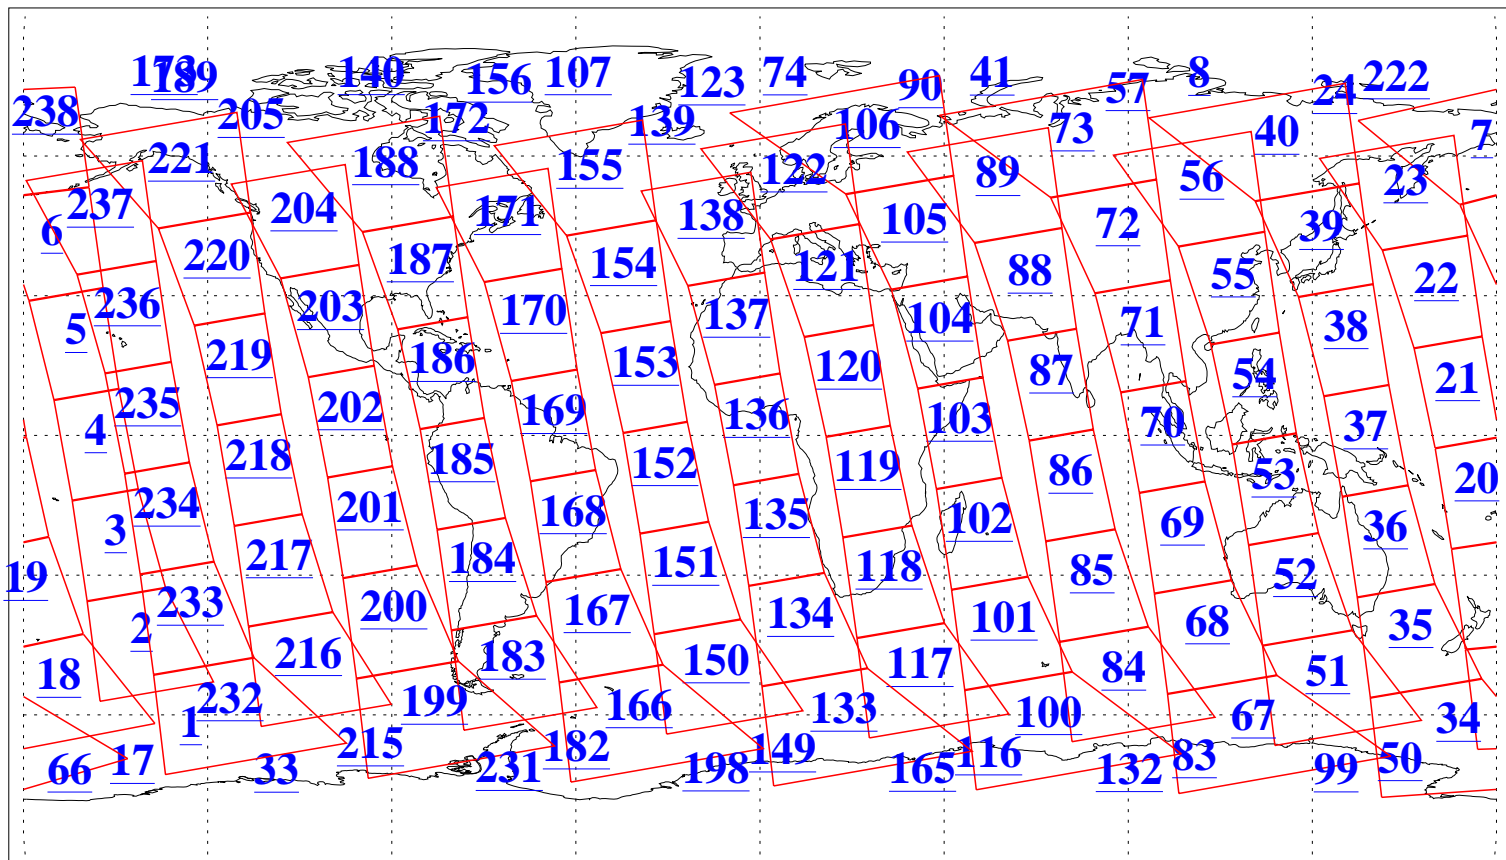

L1B Availability
AMSU Granules: 240
HSB Granules: 0
AIRS Granules: 240

19 Jan 2015
DoY 19
Aqua Day 4643
Granules: 1 to 120

Granules: 121 to 240

Legend: AMSU Available, HSB Available, AIRS Available

L1B Availability
AMSU Granules: 240
HSB Granules: 0
AIRS Granules: 240

19 Jan 2015
DoY 19
Aqua Day 4643
Ascending Granules

Descending Granules

Legend: AMSU Available, HSB Available, AIRS Available

L1B Availability
AMSU Granules: 240
HSB Granules: 0
AIRS Granules: 240

19 Jan 2015
DoY 19
Aqua Day 4643

Northern Hemisphere Granules

Southern Hemisphere Granules

Legend: AMSU Available, HSB Available, AIRS Available