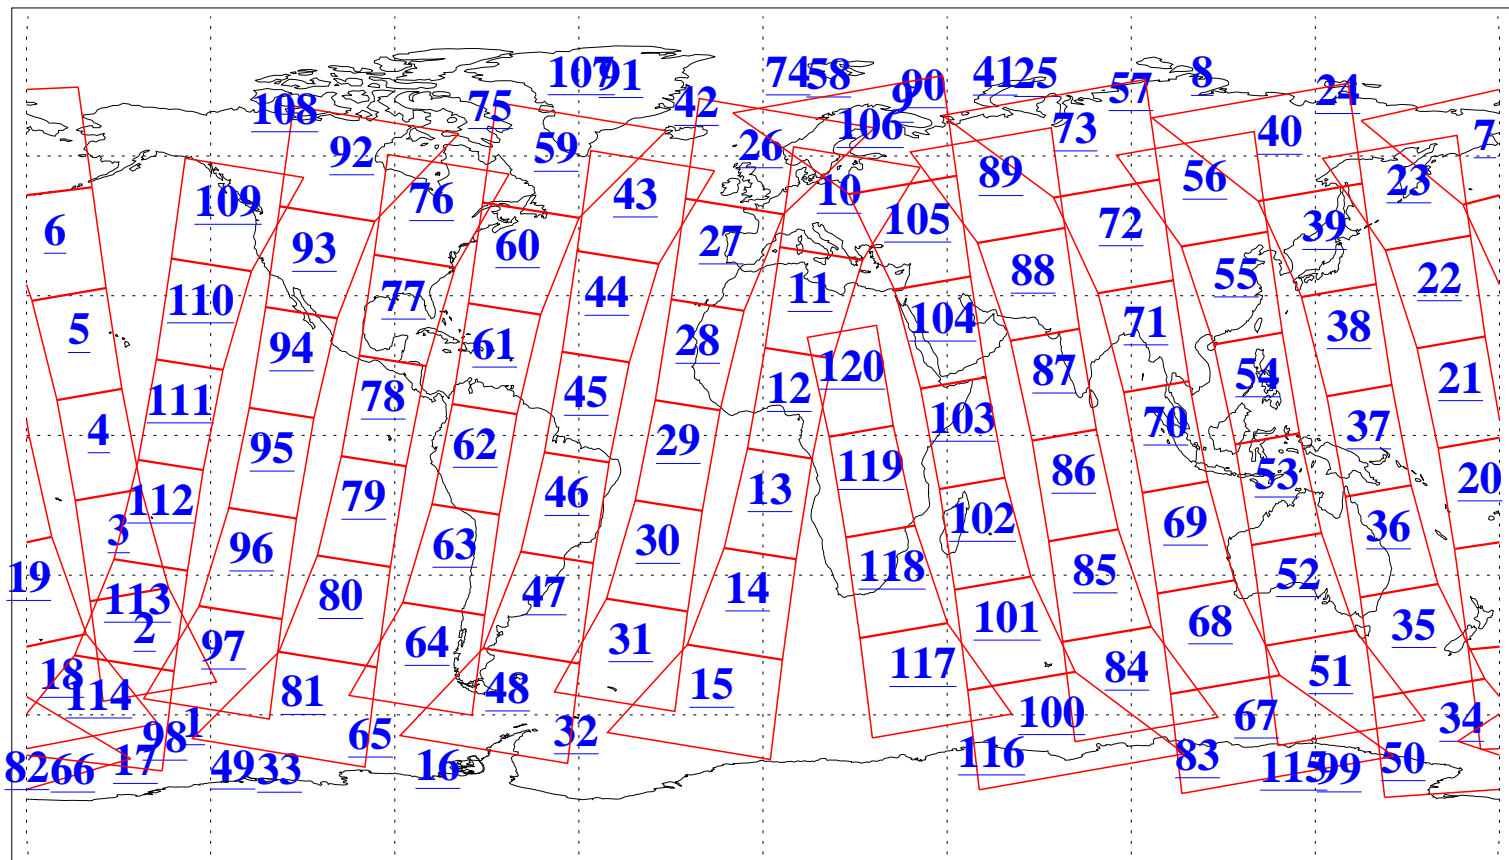

L1B Availability
AMSU Granules: 240
HSB Granules: 0
AIRS Granules: 240

19 Jan 2015
DoY 19
Aqua Day 4643
Granules: 1 to 120

Granules: 121 to 240

Legend: AMSU Available, HSB Available, AIRS Available

L1B Availability
AMSU Granules: 240
HSB Granules: 0
AIRS Granules: 240

19 Jan 2015
DoY 19
Aqua Day 4643
Ascending Granules

Descending Granules

Legend: AMSU Available, HSB Available, AIRS Available

L1B Availability
AMSU Granules: 240
HSB Granules: 0
AIRS Granules: 240

19 Jan 2015
DoY 19
Aqua Day 4643

Northern Hemisphere Granules

Southern Hemisphere Granules

Legend: AMSU Available, HSB Available, AIRS Available