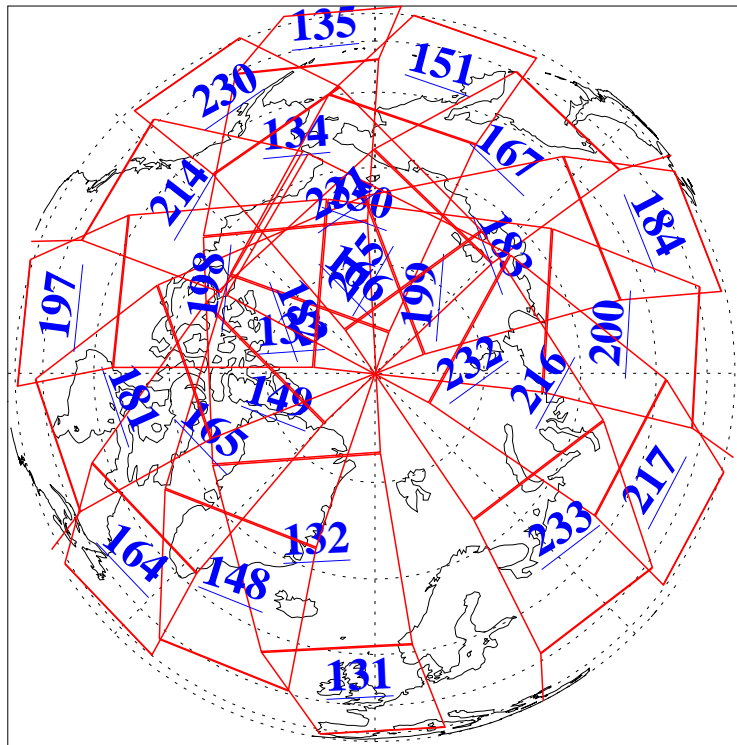

L1B Availability
AMSU Granules: 240
HSB Granules: 0
AIRS Granules: 240

18 Jan 2015
DoY 18
Aqua Day 4642
Granules: 1 to 120

Granules: 121 to 240

Legend: AMSU Available, HSB Available, AIRS Available

L1B Availability
AMSU Granules: 240
HSB Granules: 0
AIRS Granules: 240

18 Jan 2015
DoY 18
Aqua Day 4642
Ascending Granules

Descending Granules

Legend: AMSU Available, HSB Available, AIRS Available

L1B Availability
 AMSU Granules: 240
 HSB Granules: 0
 AIRS Granules: 240

18 Jan 2015
 DoY 18
 Aqua Day 4642

Northern Hemisphere Granules

Southern Hemisphere Granules

Legend: AMSU Available, HSB Available, AIRS Available