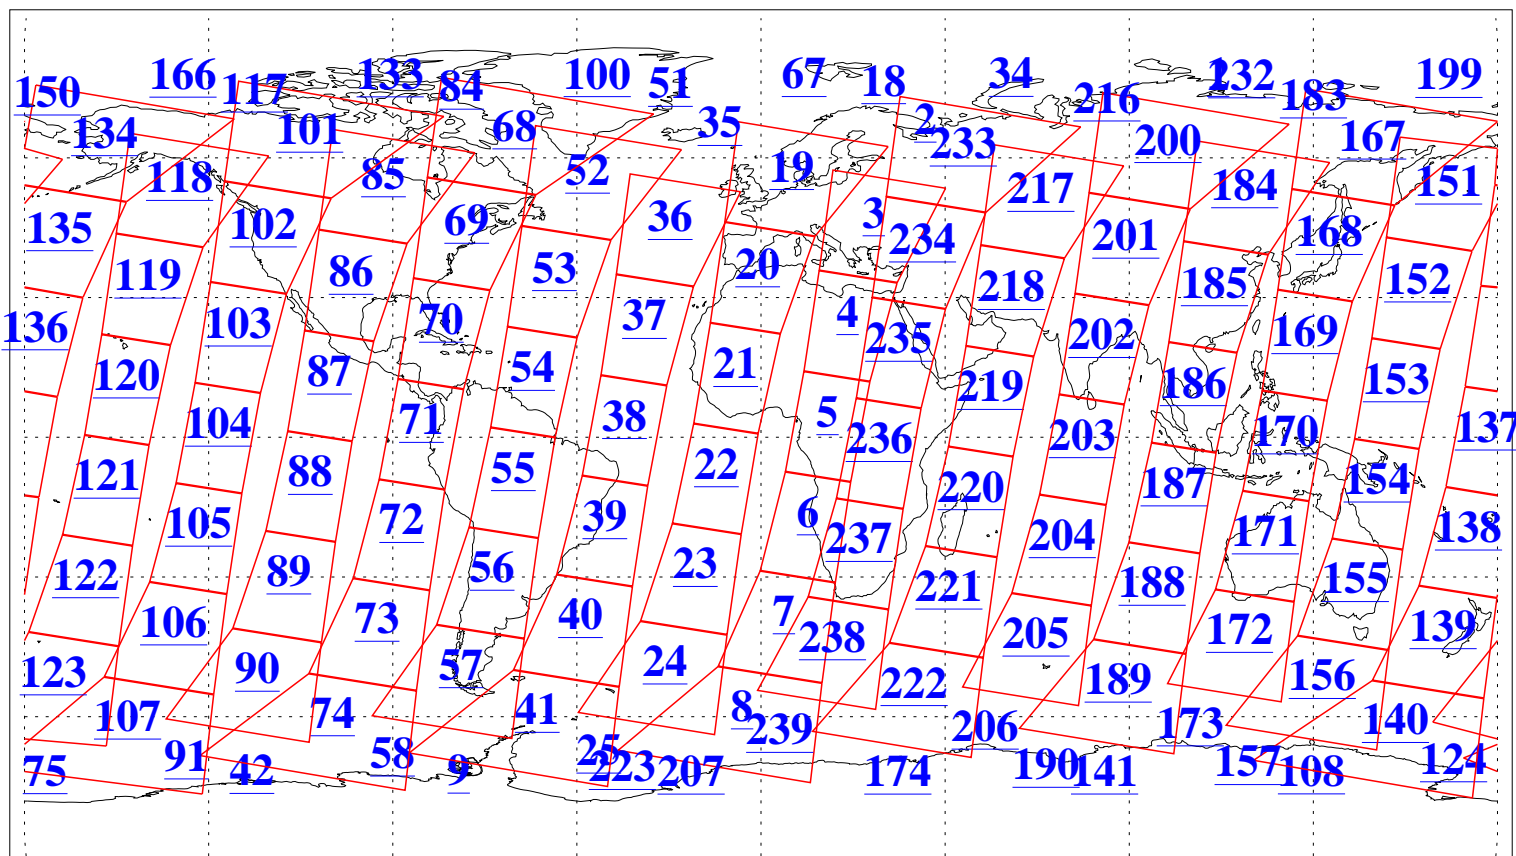

L1B Availability
AMSU Granules: 240
HSB Granules: 0
AIRS Granules: 240

18 Jan 2015
DoY 18
Aqua Day 4642
Granules: 1 to 120

Granules: 121 to 240

Legend: AMSU Available, HSB Available, AIRS Available

L1B Availability
AMSU Granules: 240
HSB Granules: 0
AIRS Granules: 240

18 Jan 2015
DoY 18
Aqua Day 4642
Ascending Granules

Descending Granules

Legend: AMSU Available, HSB Available, AIRS Available

L1B Availability
 AMSU Granules: 240
 HSB Granules: 0
 AIRS Granules: 240

18 Jan 2015
 DoY 18
 Aqua Day 4642

Northern Hemisphere Granules

Southern Hemisphere Granules

Legend: AMSU Available, HSB Available, AIRS Available