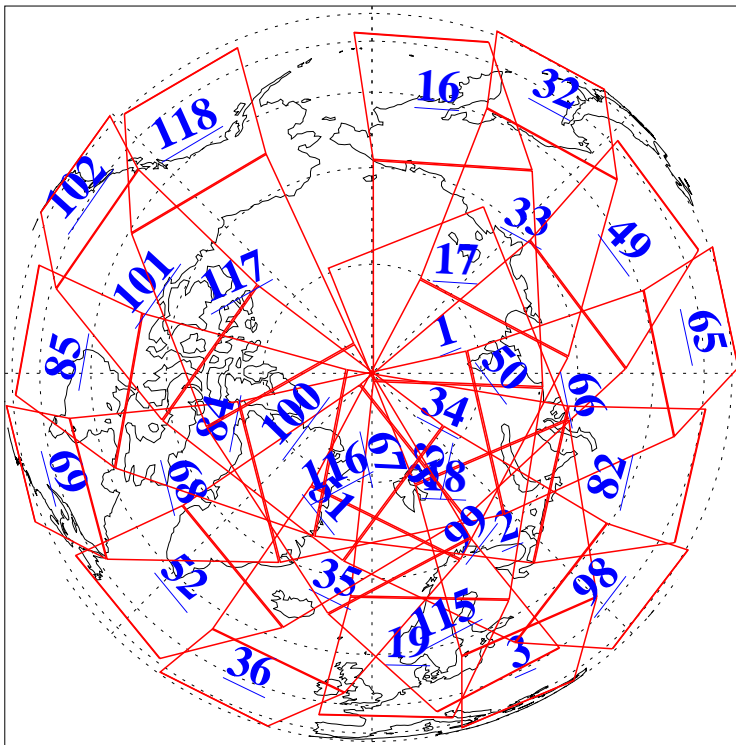

L1B Availability
AMSU Granules: 240
HSB Granules: 0
AIRS Granules: 240

18 Jan 2015
DoY 18
Aqua Day 4642
Granules: 1 to 120

Granules: 121 to 240

Legend: AMSU Available, HSB Available, AIRS Available

L1B Availability
AMSU Granules: 240
HSB Granules: 0
AIRS Granules: 240

18 Jan 2015
DoY 18
Aqua Day 4642
Ascending Granules

Descending Granules

Legend: AMSU Available, HSB Available, AIRS Available

L1B Availability
 AMSU Granules: 240
 HSB Granules: 0
 AIRS Granules: 240

18 Jan 2015
 DoY 18
 Aqua Day 4642

Northern Hemisphere Granules

Southern Hemisphere Granules

Legend: AMSU Available, HSB Available, AIRS Available