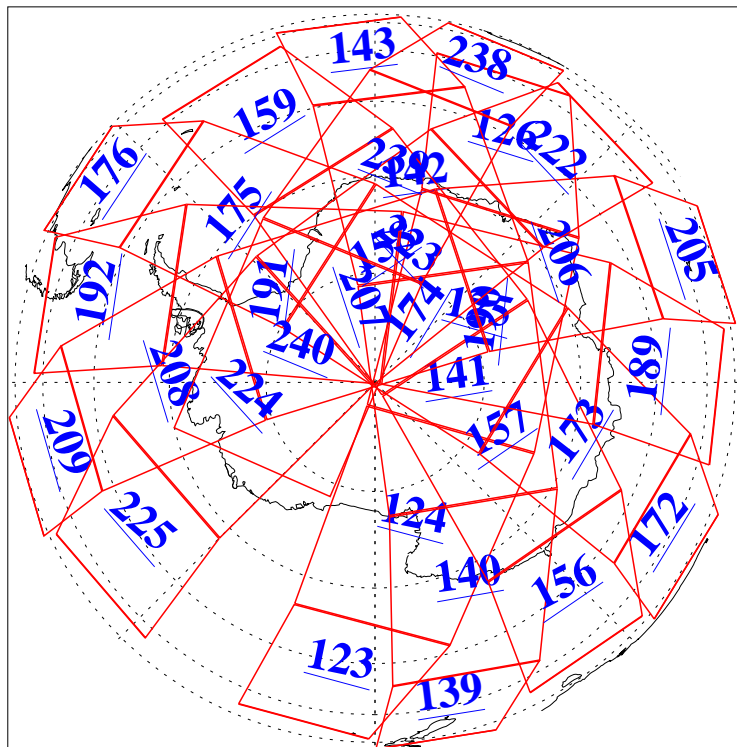

L1B Availability
AMSU Granules: 240
HSB Granules: 0
AIRS Granules: 240

18 Jan 2015
DoY 18
Aqua Day 4642
Granules: 1 to 120

Granules: 121 to 240

Legend: AMSU Available, HSB Available, AIRS Available

L1B Availability
AMSU Granules: 240
HSB Granules: 0
AIRS Granules: 240

18 Jan 2015
DoY 18
Aqua Day 4642
Ascending Granules

Descending Granules

Legend: AMSU Available, HSB Available, AIRS Available

L1B Availability
 AMSU Granules: 240
 HSB Granules: 0
 AIRS Granules: 240

18 Jan 2015
 DoY 18
 Aqua Day 4642

Northern Hemisphere Granules

Southern Hemisphere Granules

Legend: AMSU Available, HSB Available, AIRS Available