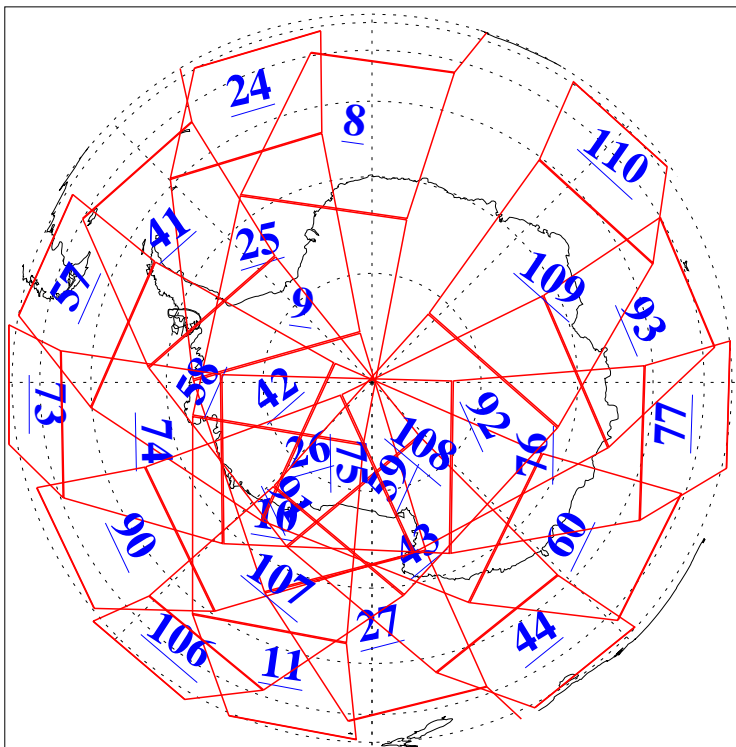

L1B Availability
AMSU Granules: 240
HSB Granules: 0
AIRS Granules: 240

18 Jan 2015
DoY 18
Aqua Day 4642
Granules: 1 to 120

Granules: 121 to 240

Legend: AMSU Available, HSB Available, AIRS Available

L1B Availability
AMSU Granules: 240
HSB Granules: 0
AIRS Granules: 240

18 Jan 2015
DoY 18
Aqua Day 4642
Ascending Granules

Descending Granules

Legend: AMSU Available, HSB Available, AIRS Available

L1B Availability
 AMSU Granules: 240
 HSB Granules: 0
 AIRS Granules: 240

18 Jan 2015
 DoY 18
 Aqua Day 4642

Northern Hemisphere Granules

Southern Hemisphere Granules

Legend: AMSU Available, HSB Available, AIRS Available