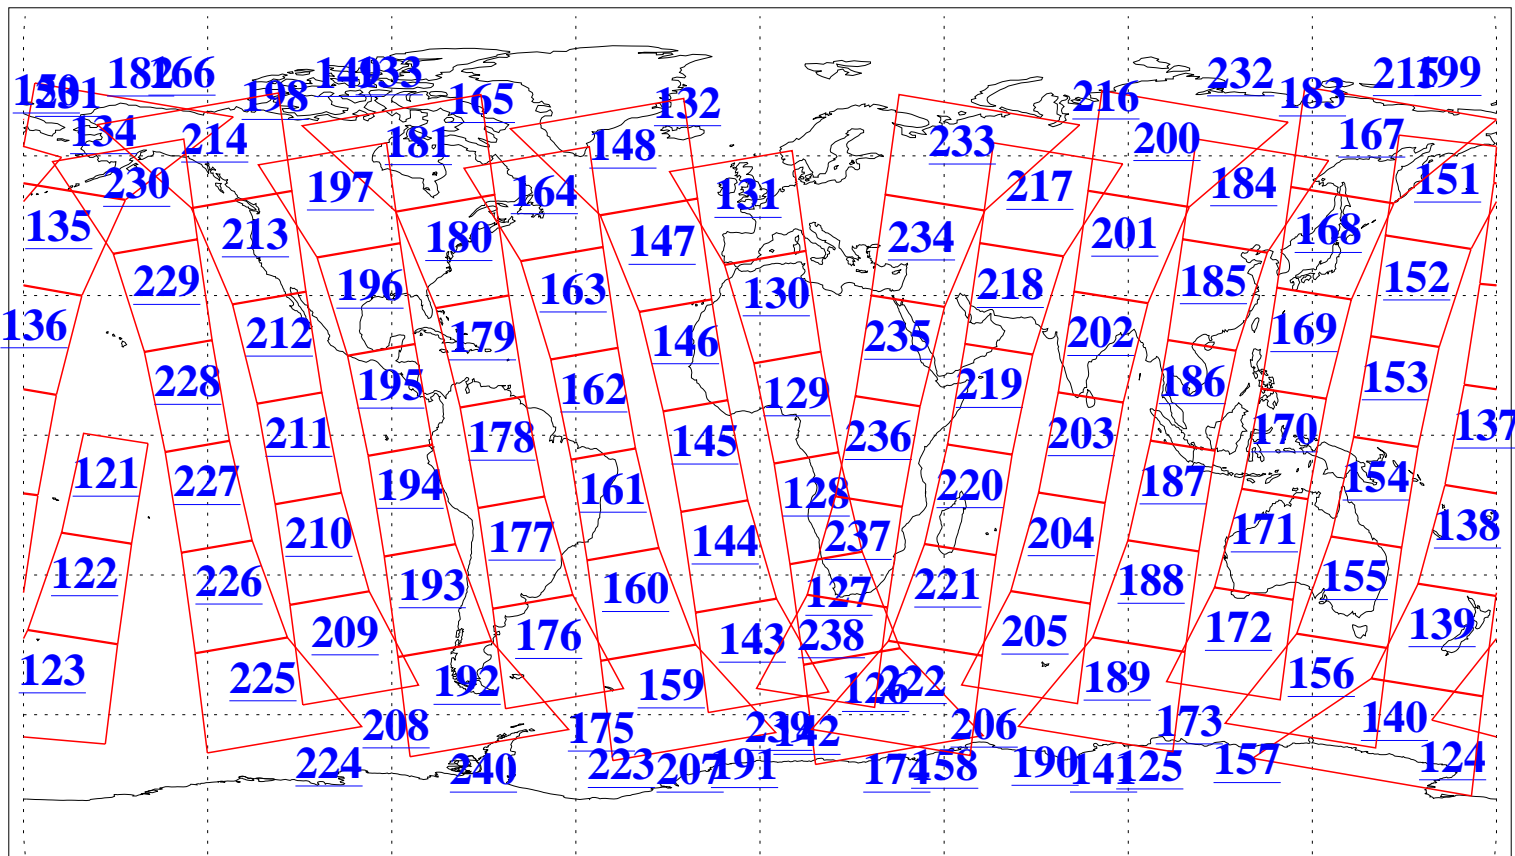

L1B Availability
AMSU Granules: 240
HSB Granules: 0
AIRS Granules: 240

18 Jan 2015
DoY 18
Aqua Day 4642
Granules: 1 to 120

Granules: 121 to 240

Legend: AMSU Available, HSB Available, AIRS Available

L1B Availability
AMSU Granules: 240
HSB Granules: 0
AIRS Granules: 240

18 Jan 2015
DoY 18
Aqua Day 4642
Ascending Granules

Descending Granules

Legend: AMSU Available, HSB Available, AIRS Available

L1B Availability
 AMSU Granules: 240
 HSB Granules: 0
 AIRS Granules: 240

18 Jan 2015
 DoY 18
 Aqua Day 4642

Northern Hemisphere Granules

Southern Hemisphere Granules

Legend: AMSU Available, HSB Available, AIRS Available