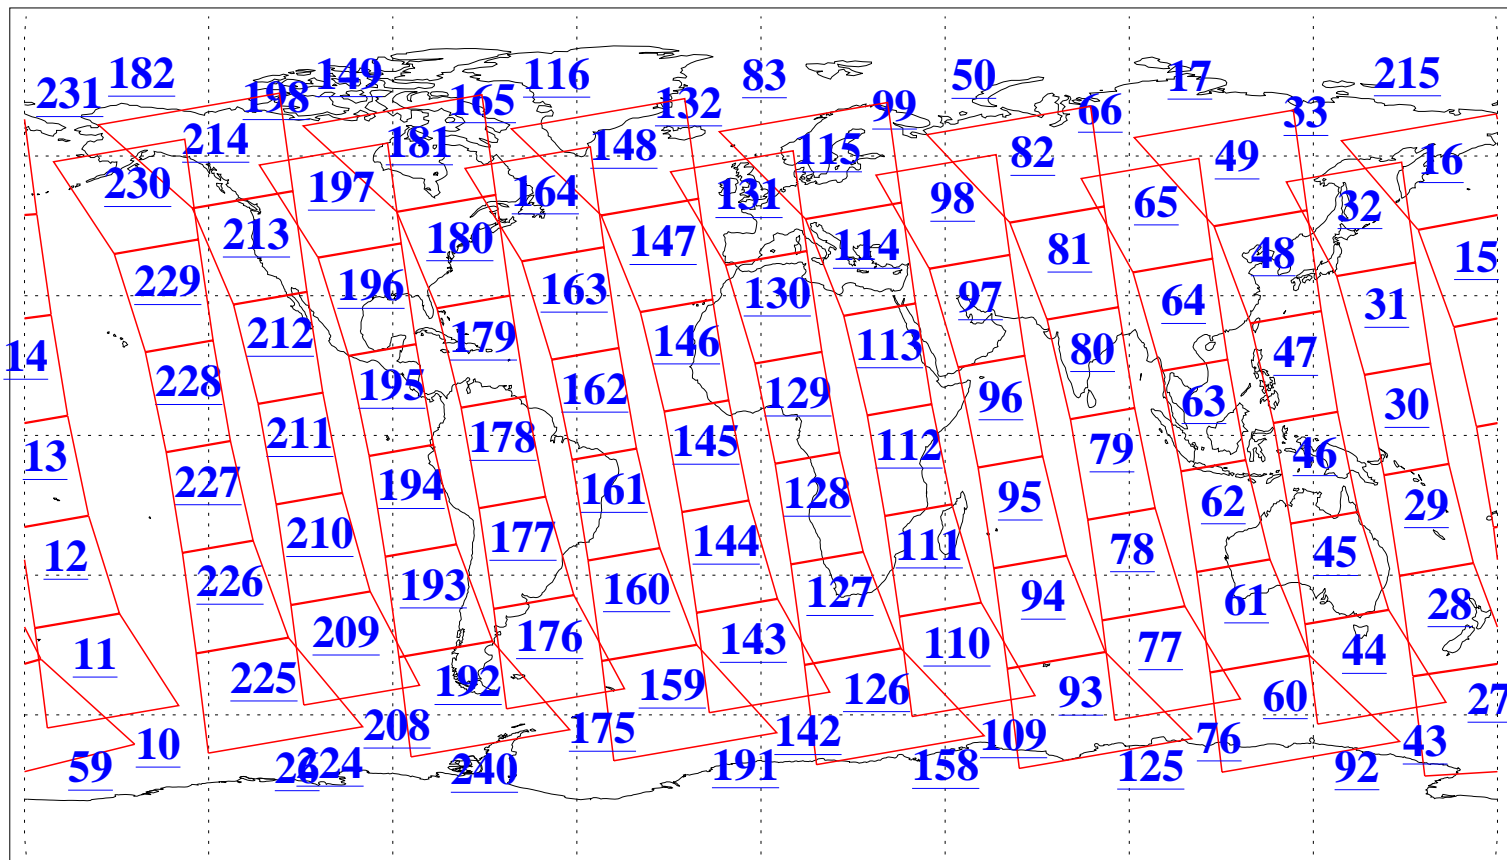

L1B Availability
AMSU Granules: 240
HSB Granules: 0
AIRS Granules: 240

18 Jan 2015
DoY 18
Aqua Day 4642
Granules: 1 to 120

Granules: 121 to 240

Legend: AMSU Available, HSB Available, AIRS Available

L1B Availability
AMSU Granules: 240
HSB Granules: 0
AIRS Granules: 240

18 Jan 2015
DoY 18
Aqua Day 4642
Ascending Granules

Descending Granules

Legend: AMSU Available, HSB Available, AIRS Available

L1B Availability
 AMSU Granules: 240
 HSB Granules: 0
 AIRS Granules: 240

18 Jan 2015
 DoY 18
 Aqua Day 4642

Northern Hemisphere Granules

Southern Hemisphere Granules

Legend: AMSU Available, HSB Available, AIRS Available