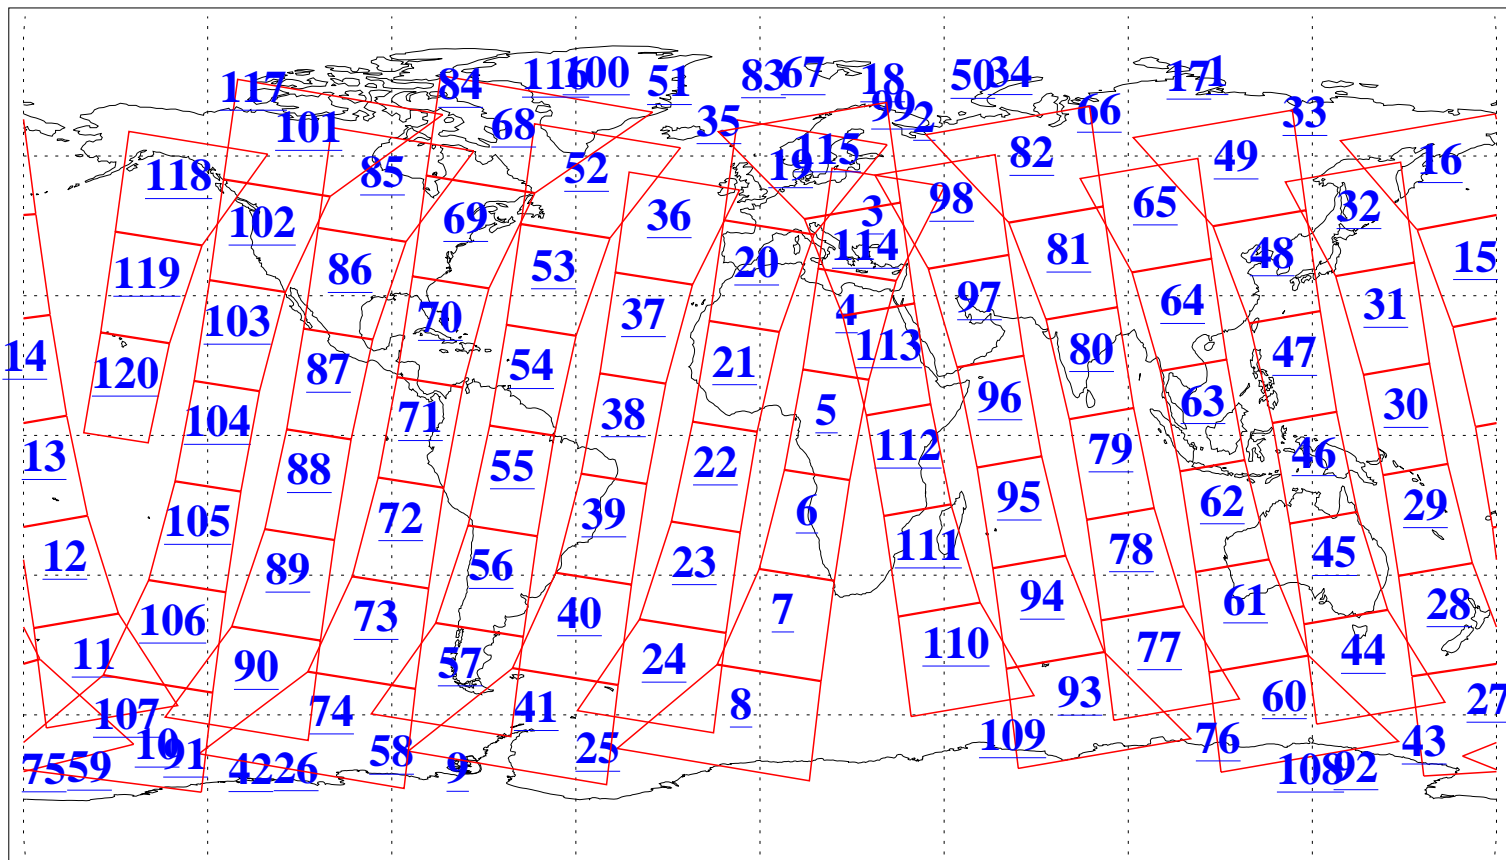

L1B Availability
AMSU Granules: 240
HSB Granules: 0
AIRS Granules: 240

18 Jan 2015
DoY 18
Aqua Day 4642
Granules: 1 to 120

Granules: 121 to 240

Legend: AMSU Available, HSB Available, AIRS Available

L1B Availability
AMSU Granules: 240
HSB Granules: 0
AIRS Granules: 240

18 Jan 2015
DoY 18
Aqua Day 4642
Ascending Granules

Descending Granules

Legend: AMSU Available, HSB Available, AIRS Available

L1B Availability
 AMSU Granules: 240
 HSB Granules: 0
 AIRS Granules: 240

18 Jan 2015
 DoY 18
 Aqua Day 4642

Northern Hemisphere Granules

Southern Hemisphere Granules

Legend: AMSU Available, HSB Available, AIRS Available