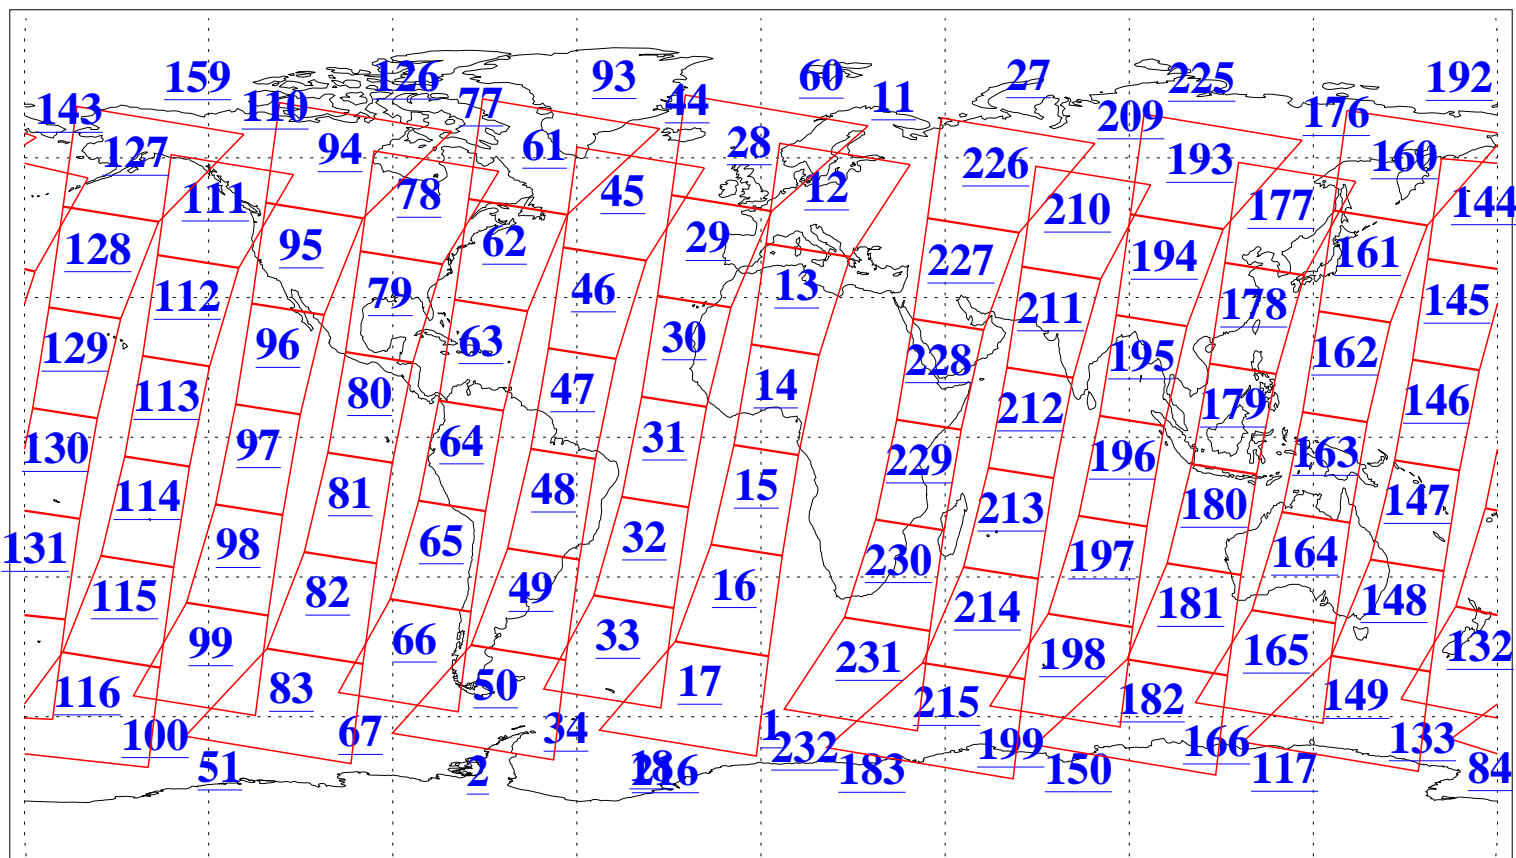

L1B Availability
AMSU Granules: 240
HSB Granules: 0
AIRS Granules: 240

17 Jan 2015
DoY 17
Aqua Day 4641
Granules: 1 to 120

Granules: 121 to 240

Legend: AMSU Available, HSB Available, AIRS Available

L1B Availability
AMSU Granules: 240
HSB Granules: 0
AIRS Granules: 240

17 Jan 2015
DoY 17
Aqua Day 4641
Ascending Granules

Descending Granules

Legend: AMSU Available, HSB Available, AIRS Available

L1B Availability
 AMSU Granules: 240
 HSB Granules: 0
 AIRS Granules: 240

17 Jan 2015
 DoY 17
 Aqua Day 4641

Northern Hemisphere Granules

Southern Hemisphere Granules

Legend: AMSU Available, HSB Available, AIRS Available