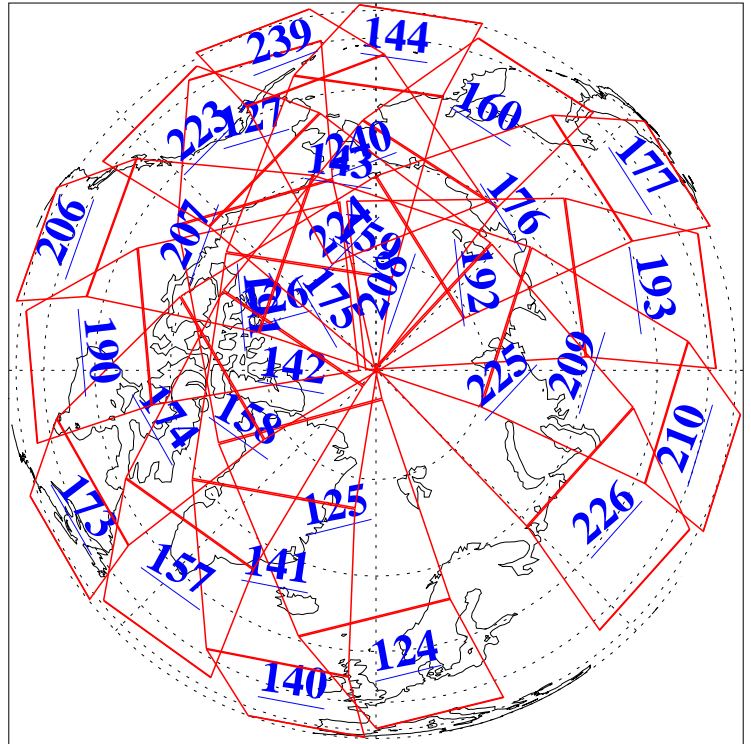

L1B Availability
AMSU Granules: 240
HSB Granules: 0
AIRS Granules: 240

17 Jan 2015
DoY 17
Aqua Day 4641
Granules: 1 to 120

Granules: 121 to 240

Legend: AMSU Available, HSB Available, AIRS Available

L1B Availability
AMSU Granules: 240
HSB Granules: 0
AIRS Granules: 240

17 Jan 2015
DoY 17
Aqua Day 4641
Ascending Granules

Descending Granules

Legend: AMSU Available, HSB Available, AIRS Available

L1B Availability
 AMSU Granules: 240
 HSB Granules: 0
 AIRS Granules: 240

17 Jan 2015
 DoY 17
 Aqua Day 4641

Northern Hemisphere Granules

Southern Hemisphere Granules

Legend: AMSU Available, HSB Available, AIRS Available