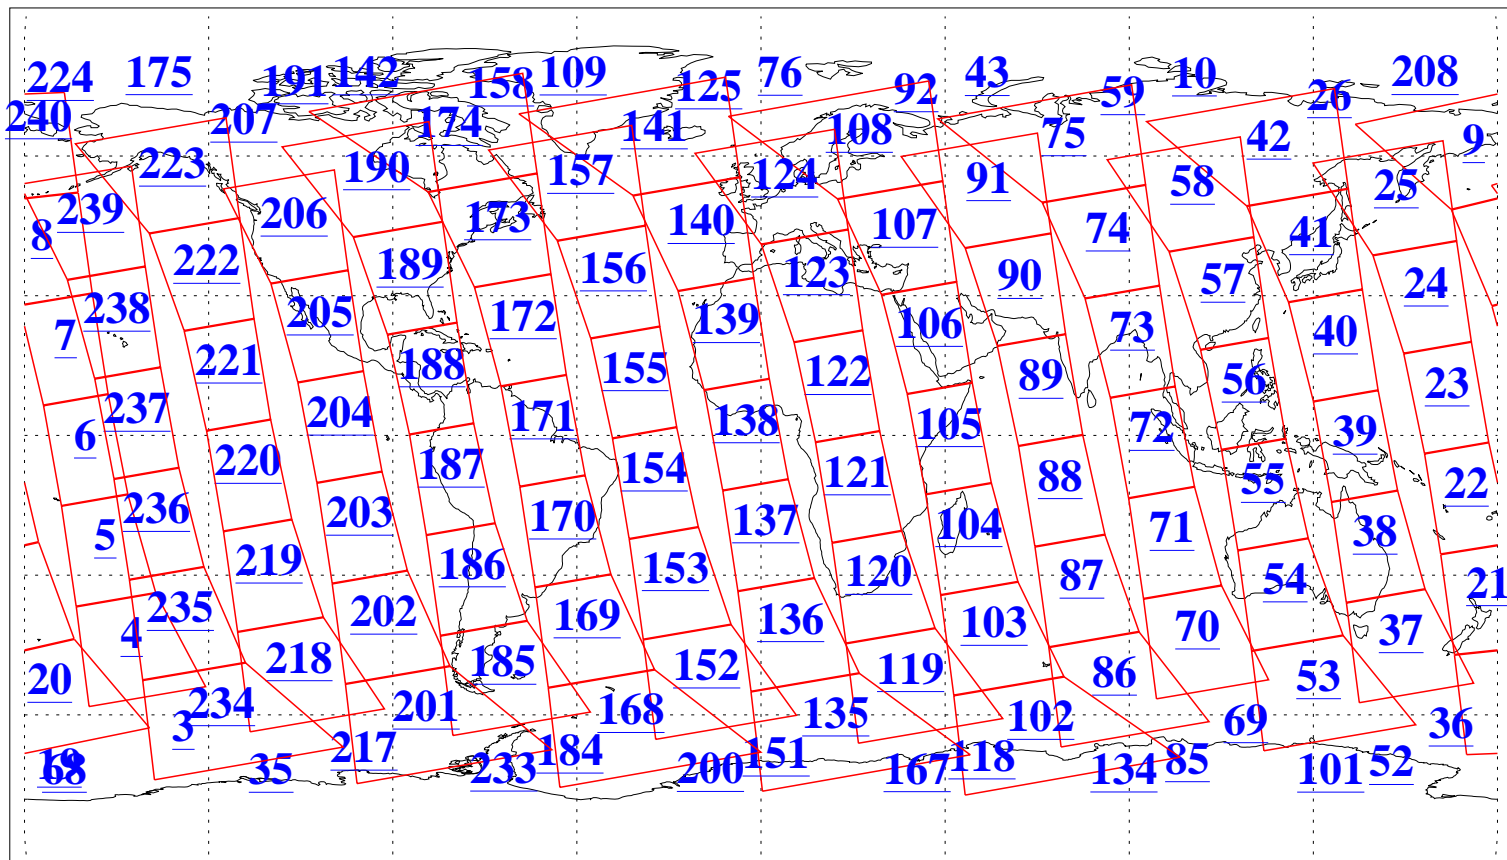

L1B Availability
AMSU Granules: 240
HSB Granules: 0
AIRS Granules: 240

17 Jan 2015
DoY 17
Aqua Day 4641
Granules: 1 to 120

Granules: 121 to 240

Legend: AMSU Available, HSB Available, AIRS Available

L1B Availability
AMSU Granules: 240
HSB Granules: 0
AIRS Granules: 240

17 Jan 2015
DoY 17
Aqua Day 4641
Ascending Granules

Descending Granules

Legend: AMSU Available, HSB Available, AIRS Available

L1B Availability
 AMSU Granules: 240
 HSB Granules: 0
 AIRS Granules: 240

17 Jan 2015
 DoY 17
 Aqua Day 4641

Northern Hemisphere Granules

Southern Hemisphere Granules

Legend: AMSU Available, HSB Available, AIRS Available