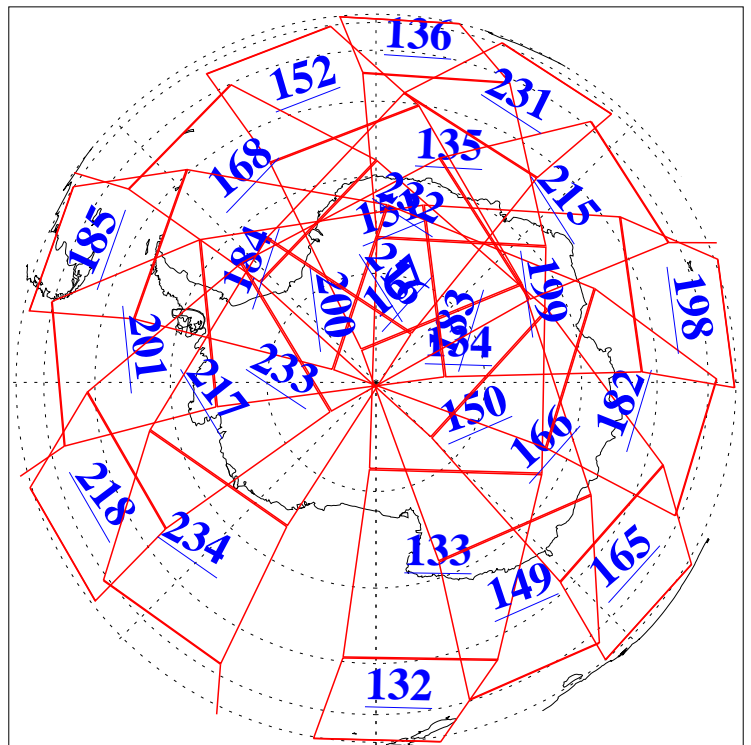

17 Jan 2015
DoY 17
Aqua Day 4641
Ascending Granules

Descending Granules

Legend: AMSU Available, HSB Available, AIRS Available

L1B Availability
 AMSU Granules: 240
 HSB Granules: 0
 AIRS Granules: 240

17 Jan 2015
 DoY 17
 Aqua Day 4641

Northern Hemisphere Granules

Southern Hemisphere Granules

Legend: AMSU Available, HSB Available, AIRS Available