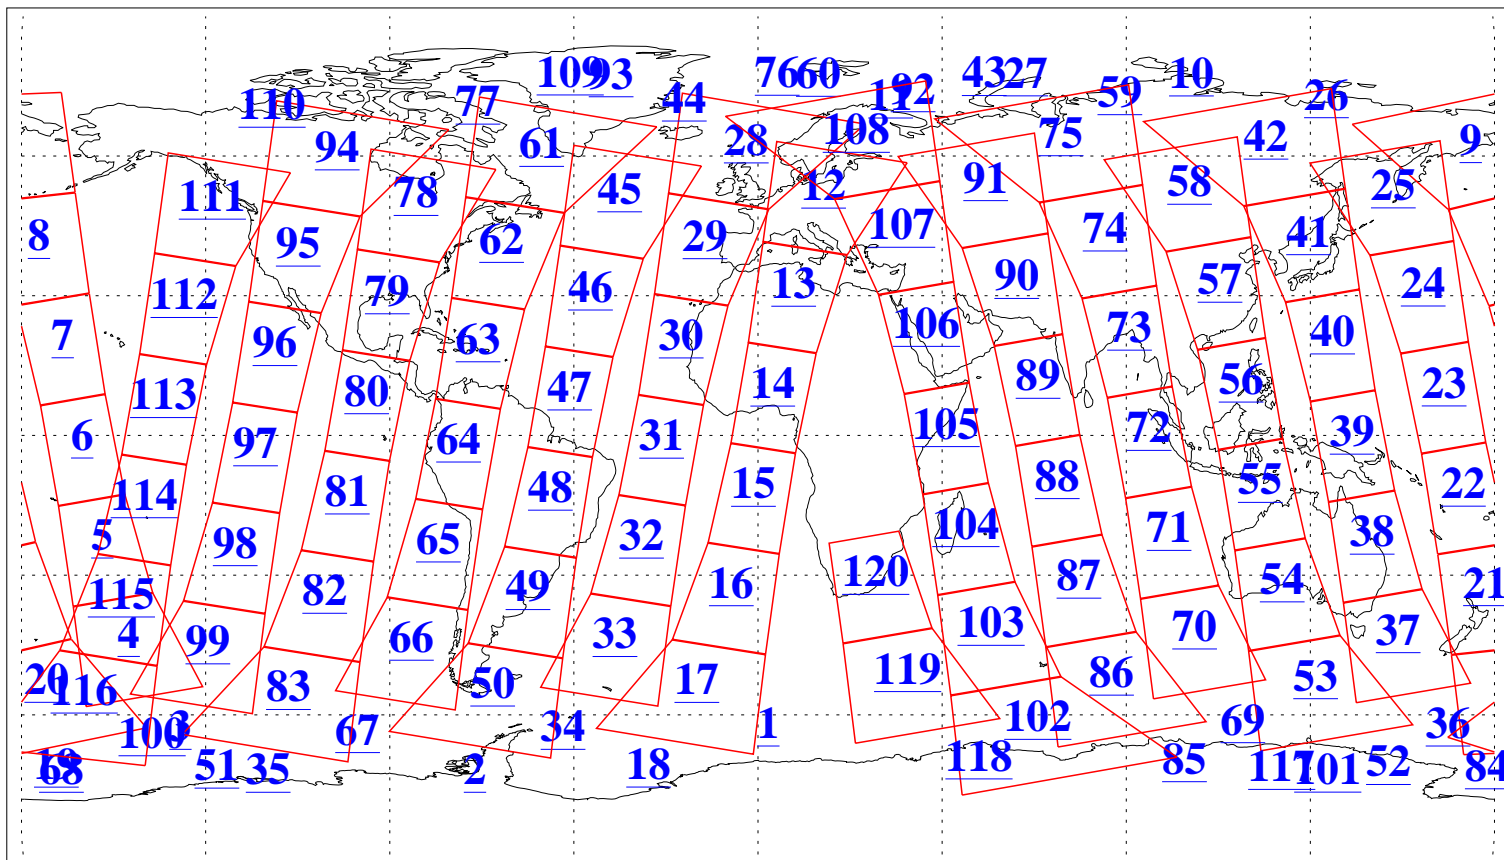

L1B Availability
AMSU Granules: 240
HSB Granules: 0
AIRS Granules: 240

17 Jan 2015
DoY 17
Aqua Day 4641
Granules: 1 to 120

Granules: 121 to 240

Legend: AMSU Available, HSB Available, AIRS Available

L1B Availability
AMSU Granules: 240
HSB Granules: 0
AIRS Granules: 240

17 Jan 2015
DoY 17
Aqua Day 4641
Ascending Granules

Descending Granules

Legend: AMSU Available, HSB Available, AIRS Available

L1B Availability
 AMSU Granules: 240
 HSB Granules: 0
 AIRS Granules: 240

17 Jan 2015
 DoY 17
 Aqua Day 4641

Northern Hemisphere Granules

Southern Hemisphere Granules

Legend: AMSU Available, HSB Available, AIRS Available