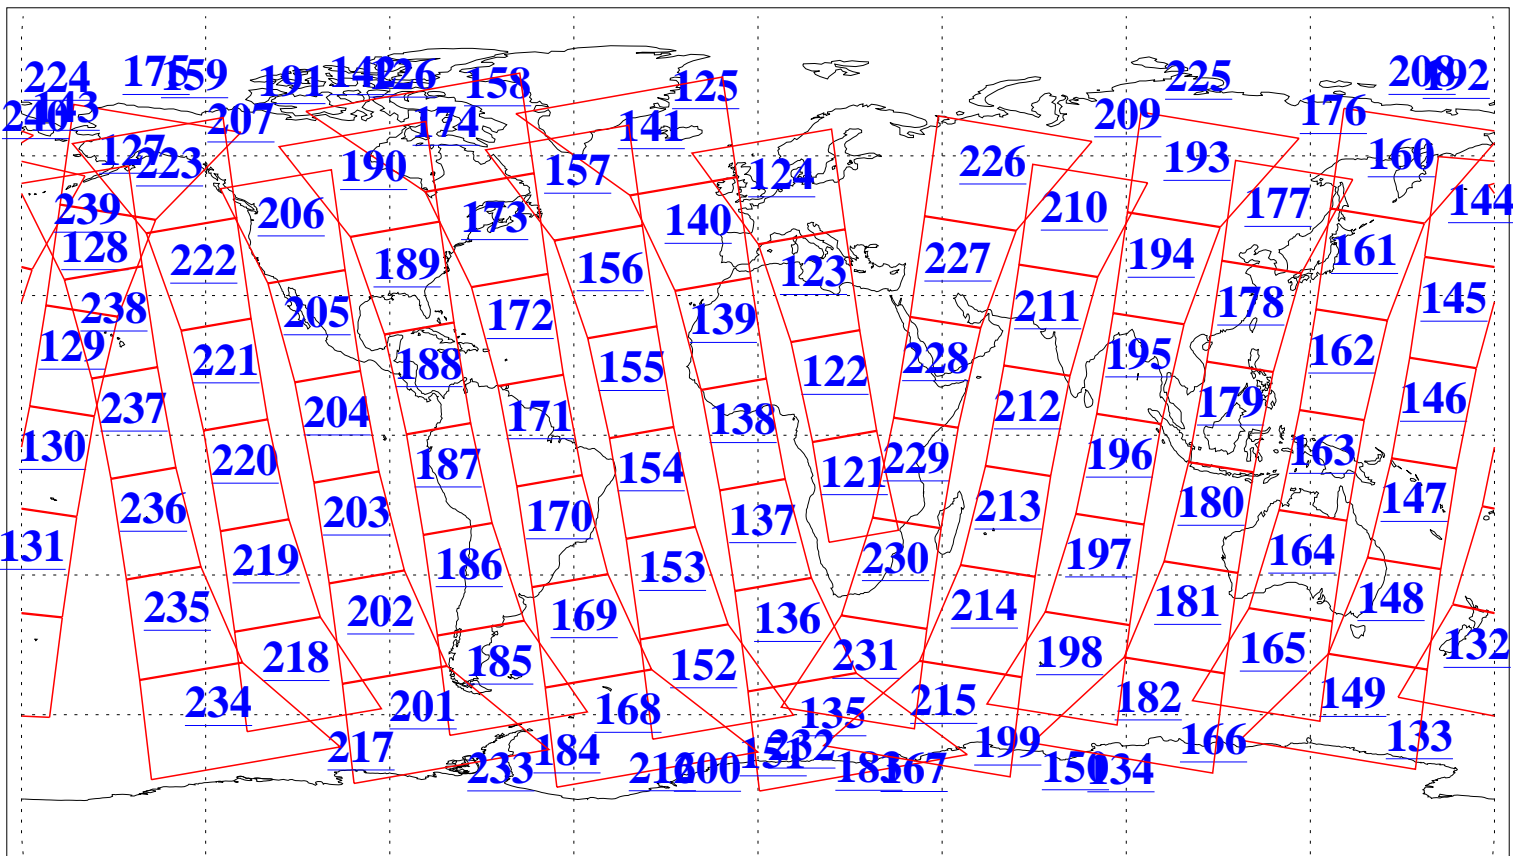

L1B Availability
AMSU Granules: 240
HSB Granules: 0
AIRS Granules: 240

17 Jan 2015
DoY 17
Aqua Day 4641
Granules: 1 to 120

Granules: 121 to 240

Legend: AMSU Available, HSB Available, AIRS Available

L1B Availability
AMSU Granules: 240
HSB Granules: 0
AIRS Granules: 240

17 Jan 2015
DoY 17
Aqua Day 4641
Ascending Granules

Descending Granules

Legend: AMSU Available, HSB Available, AIRS Available

L1B Availability
 AMSU Granules: 240
 HSB Granules: 0
 AIRS Granules: 240

17 Jan 2015
 DoY 17
 Aqua Day 4641

Northern Hemisphere Granules

Southern Hemisphere Granules

Legend: AMSU Available, HSB Available, AIRS Available