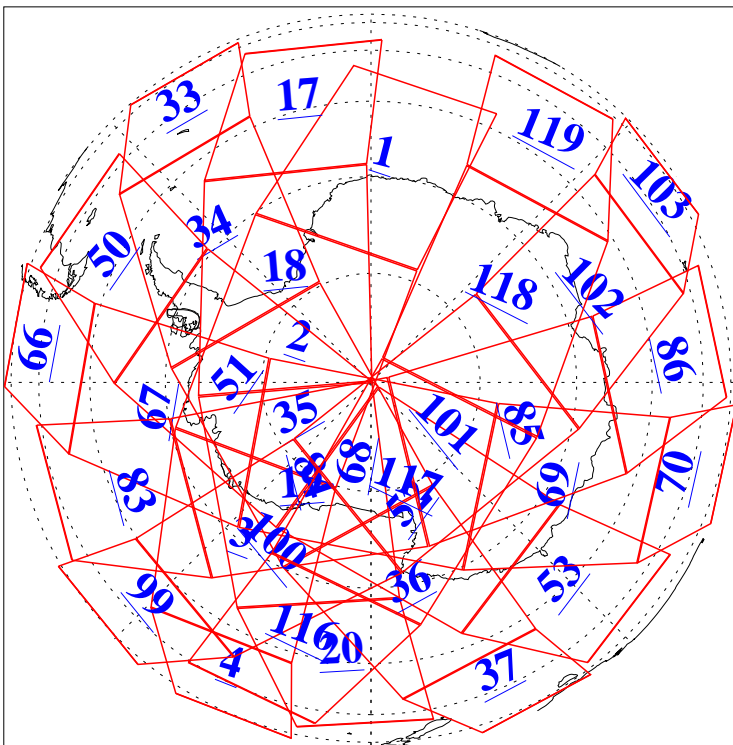

L1B Availability
AMSU Granules: 240
HSB Granules: 0
AIRS Granules: 240

17 Jan 2015
DoY 17
Aqua Day 4641
Granules: 1 to 120

Granules: 121 to 240

Legend: AMSU Available, HSB Available, AIRS Available

L1B Availability
AMSU Granules: 240
HSB Granules: 0
AIRS Granules: 240

17 Jan 2015
DoY 17
Aqua Day 4641
Ascending Granules

Descending Granules

Legend: AMSU Available, HSB Available, AIRS Available

L1B Availability
 AMSU Granules: 240
 HSB Granules: 0
 AIRS Granules: 240

17 Jan 2015
 DoY 17
 Aqua Day 4641

Northern Hemisphere Granules

Southern Hemisphere Granules

Legend: AMSU Available, HSB Available, AIRS Available