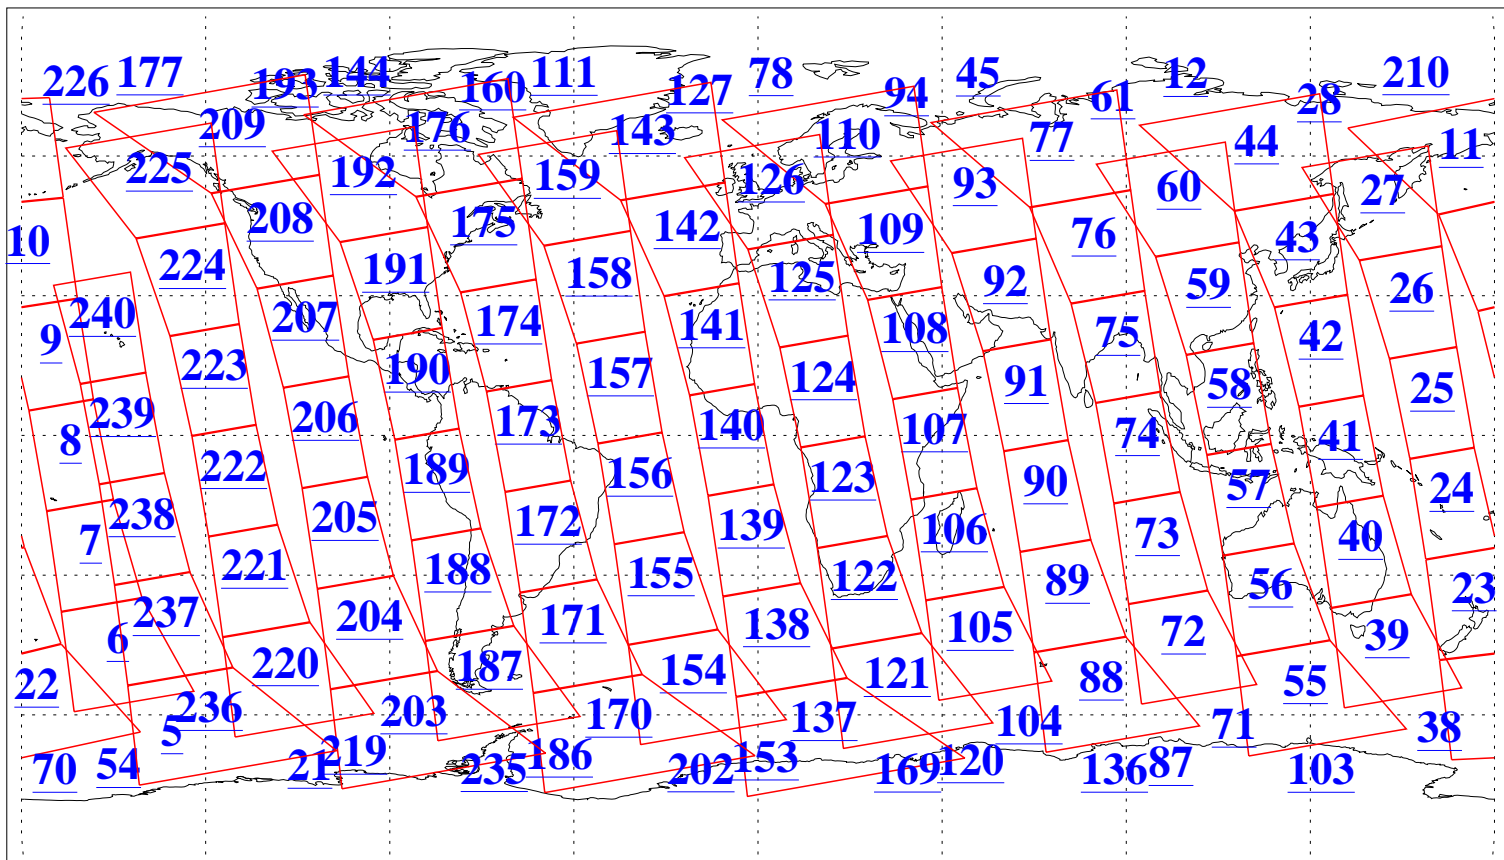

L1B Availability
AMSU Granules: 240
HSB Granules: 0
AIRS Granules: 240

15 Jan 2015
DoY 15
Aqua Day 4639
Granules: 1 to 120

Granules: 121 to 240

Legend: AMSU Available, HSB Available, AIRS Available

L1B Availability
AMSU Granules: 240
HSB Granules: 0
AIRS Granules: 240

15 Jan 2015
DoY 15
Aqua Day 4639

Ascending Granules

Descending Granules

Legend: AMSU Available, HSB Available, AIRS Available

L1B Availability
 AMSU Granules: 240
 HSB Granules: 0
 AIRS Granules: 240

15 Jan 2015
 DoY 15
 Aqua Day 4639

Northern Hemisphere Granules

Southern Hemisphere Granules

Legend: AMSU Available, HSB Available, AIRS Available