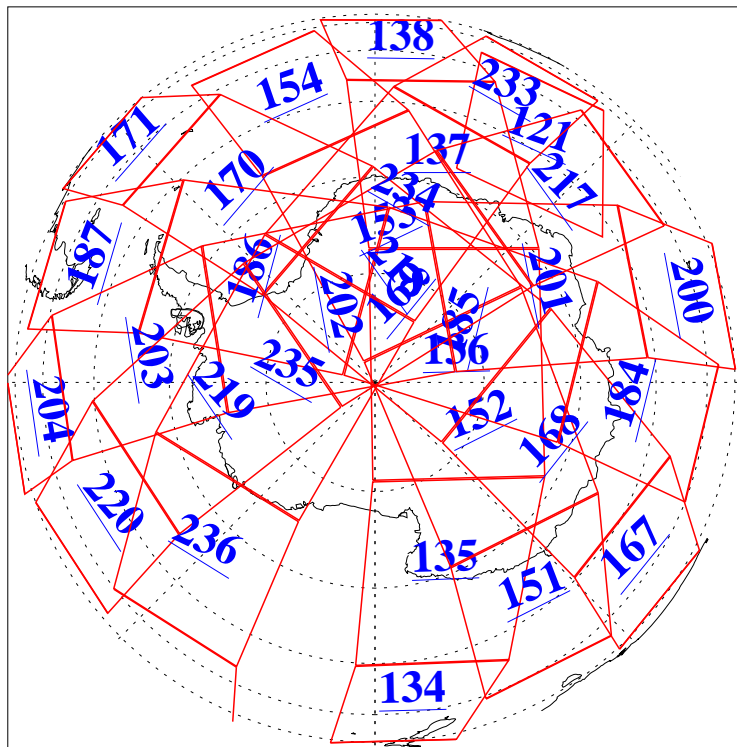

L1B Availability
AMSU Granules: 240
HSB Granules: 0
AIRS Granules: 240

15 Jan 2015
DoY 15
Aqua Day 4639
Granules: 1 to 120

Granules: 121 to 240

Legend: AMSU Available, HSB Available, AIRS Available

L1B Availability
AMSU Granules: 240
HSB Granules: 0
AIRS Granules: 240

15 Jan 2015
DoY 15
Aqua Day 4639

Ascending Granules

Descending Granules

Legend: AMSU Available, HSB Available, AIRS Available

L1B Availability
 AMSU Granules: 240
 HSB Granules: 0
 AIRS Granules: 240

15 Jan 2015
 DoY 15
 Aqua Day 4639

Northern Hemisphere Granules

Southern Hemisphere Granules

Legend: AMSU Available, HSB Available, AIRS Available