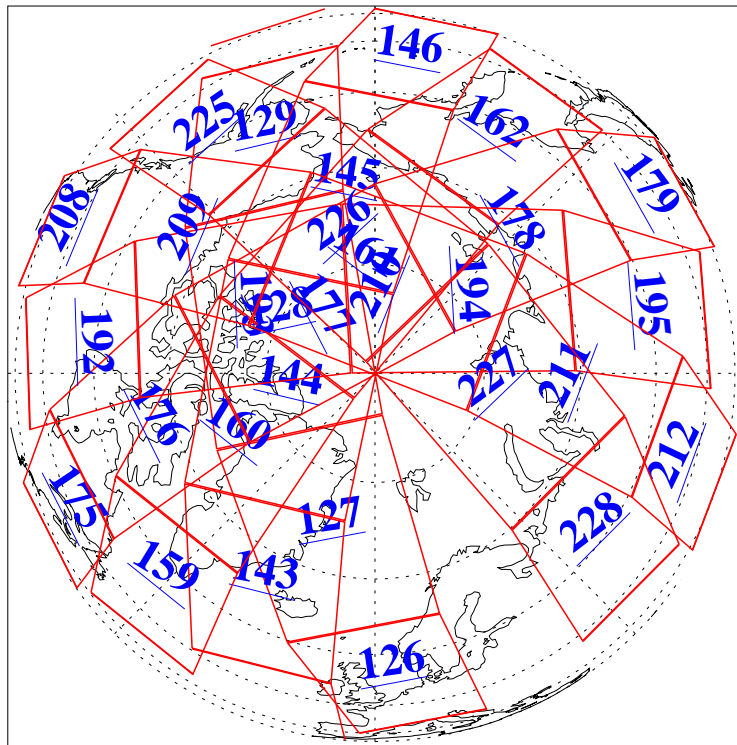

15 Jan 2015
DoY 15
Aqua Day 4639

Ascending Granules

Descending Granules

Legend: AMSU Available, HSB Available, AIRS Available

L1B Availability
 AMSU Granules: 240
 HSB Granules: 0
 AIRS Granules: 240

15 Jan 2015
 DoY 15
 Aqua Day 4639

Northern Hemisphere Granules

Southern Hemisphere Granules

Legend: AMSU Available, HSB Available, AIRS Available