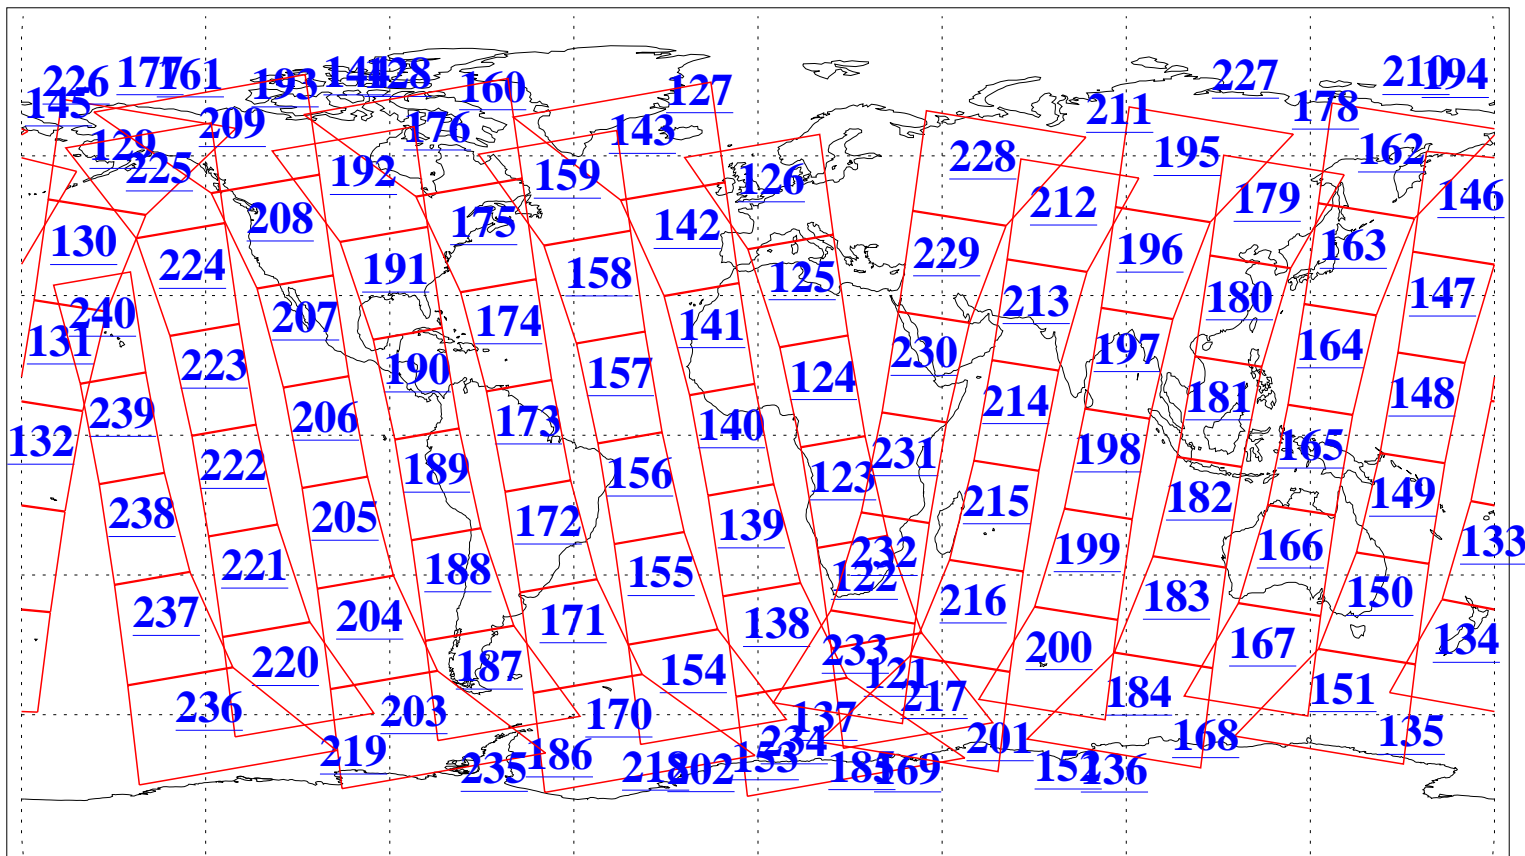

L1B Availability
AMSU Granules: 240
HSB Granules: 0
AIRS Granules: 240

15 Jan 2015
DoY 15
Aqua Day 4639
Granules: 1 to 120

Granules: 121 to 240

Legend: AMSU Available, HSB Available, AIRS Available

L1B Availability
AMSU Granules: 240
HSB Granules: 0
AIRS Granules: 240

15 Jan 2015
DoY 15
Aqua Day 4639

Ascending Granules

Descending Granules

Legend: AMSU Available, HSB Available, AIRS Available

L1B Availability
 AMSU Granules: 240
 HSB Granules: 0
 AIRS Granules: 240

15 Jan 2015
 DoY 15
 Aqua Day 4639

Northern Hemisphere Granules

Southern Hemisphere Granules

Legend: AMSU Available, HSB Available, AIRS Available