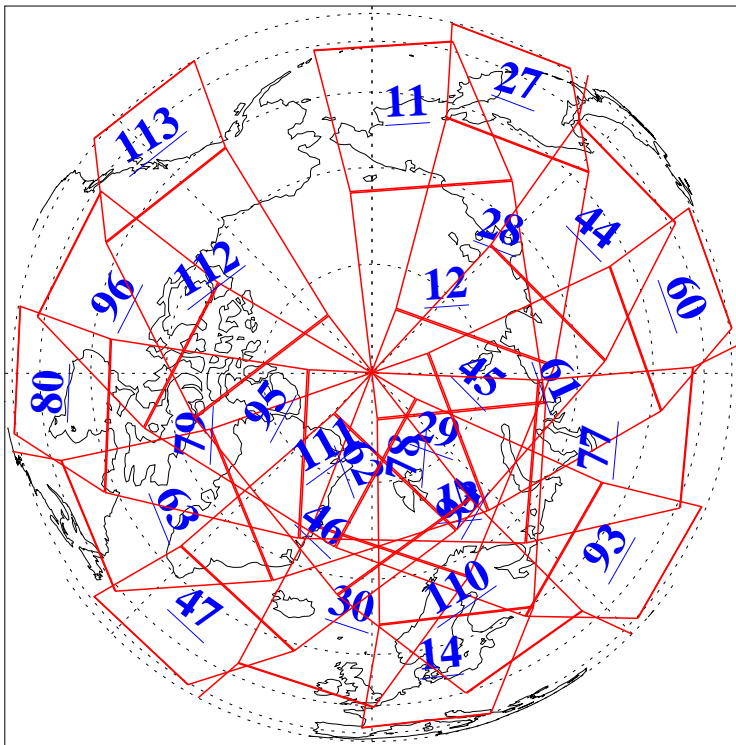

L1B Availability
AMSU Granules: 240
HSB Granules: 0
AIRS Granules: 240

15 Jan 2015
DoY 15
Aqua Day 4639
Granules: 1 to 120

Granules: 121 to 240

Legend: AMSU Available, HSB Available, AIRS Available

L1B Availability
AMSU Granules: 240
HSB Granules: 0
AIRS Granules: 240

15 Jan 2015
DoY 15
Aqua Day 4639

Ascending Granules

Descending Granules

Legend: AMSU Available, HSB Available, AIRS Available

L1B Availability
 AMSU Granules: 240
 HSB Granules: 0
 AIRS Granules: 240

15 Jan 2015
 DoY 15
 Aqua Day 4639

Northern Hemisphere Granules

Southern Hemisphere Granules

Legend: AMSU Available, HSB Available, AIRS Available