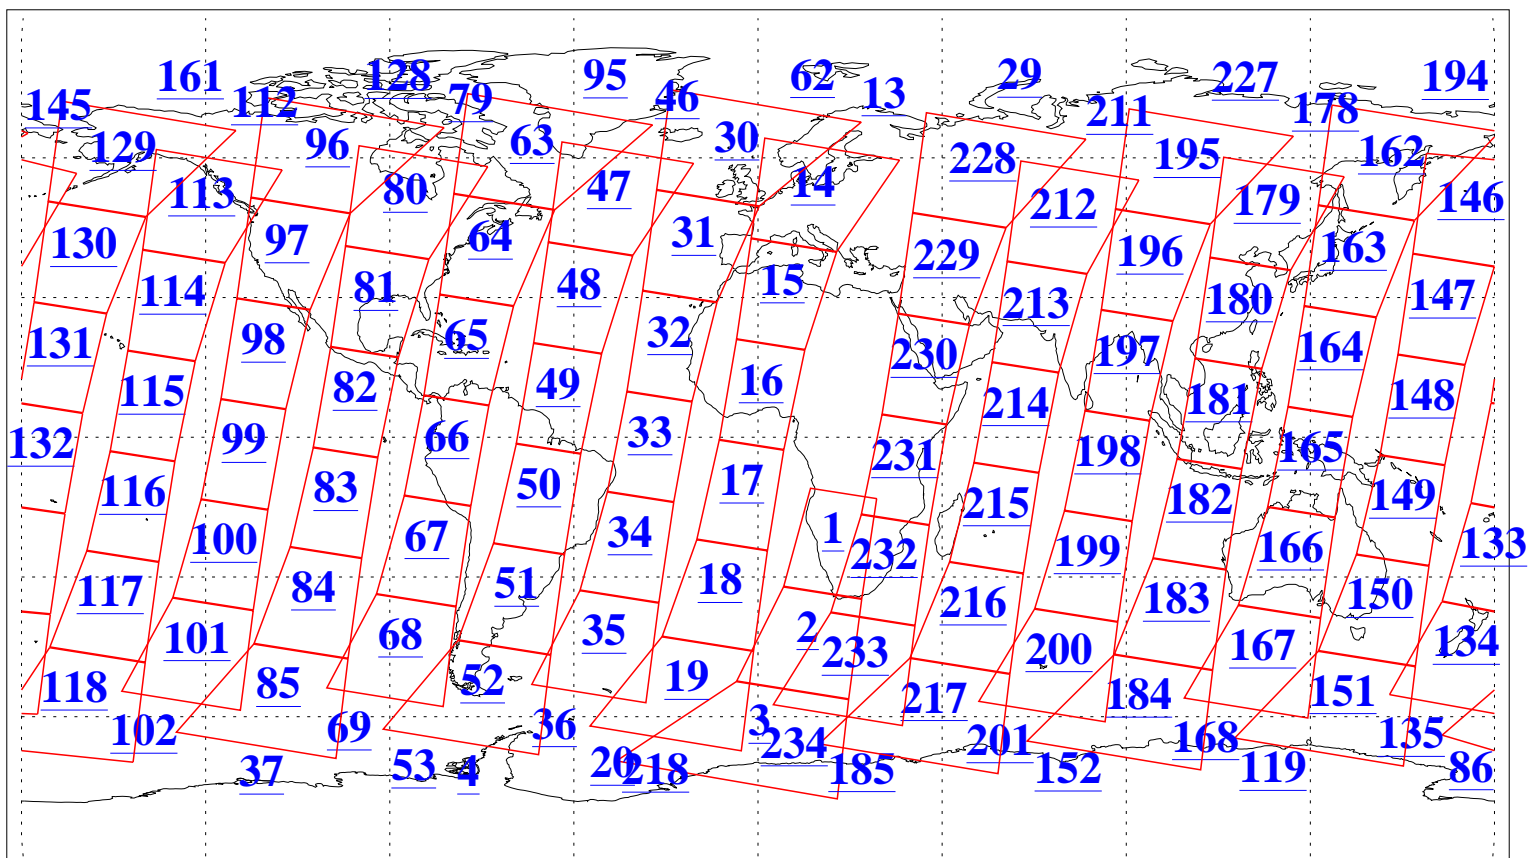

L1B Availability
AMSU Granules: 240
HSB Granules: 0
AIRS Granules: 240

15 Jan 2015
DoY 15
Aqua Day 4639
Granules: 1 to 120

Granules: 121 to 240

Legend: AMSU Available, HSB Available, AIRS Available

L1B Availability
AMSU Granules: 240
HSB Granules: 0
AIRS Granules: 240

15 Jan 2015
DoY 15
Aqua Day 4639

Ascending Granules

Descending Granules

Legend: AMSU Available, HSB Available, AIRS Available

L1B Availability
 AMSU Granules: 240
 HSB Granules: 0
 AIRS Granules: 240

15 Jan 2015
 DoY 15
 Aqua Day 4639

Northern Hemisphere Granules

Southern Hemisphere Granules

Legend: AMSU Available, HSB Available, AIRS Available