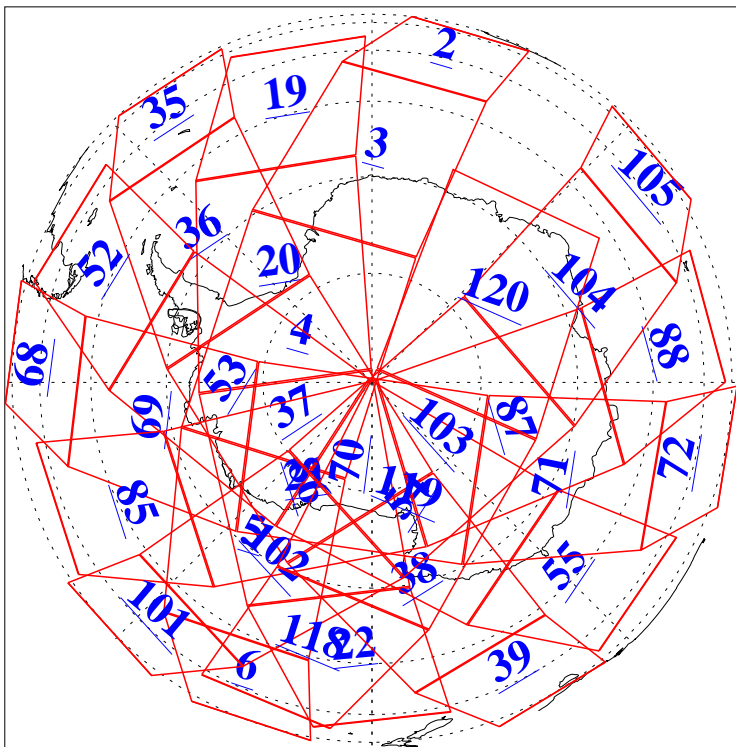

L1B Availability
AMSU Granules: 240
HSB Granules: 0
AIRS Granules: 240

15 Jan 2015
DoY 15
Aqua Day 4639
Granules: 1 to 120

Granules: 121 to 240

Legend: AMSU Available, HSB Available, AIRS Available

L1B Availability
AMSU Granules: 240
HSB Granules: 0
AIRS Granules: 240

15 Jan 2015
DoY 15
Aqua Day 4639

Ascending Granules

Descending Granules

Legend: AMSU Available, HSB Available, AIRS Available

L1B Availability
 AMSU Granules: 240
 HSB Granules: 0
 AIRS Granules: 240

15 Jan 2015
 DoY 15
 Aqua Day 4639

Northern Hemisphere Granules

Southern Hemisphere Granules

Legend: AMSU Available, HSB Available, AIRS Available