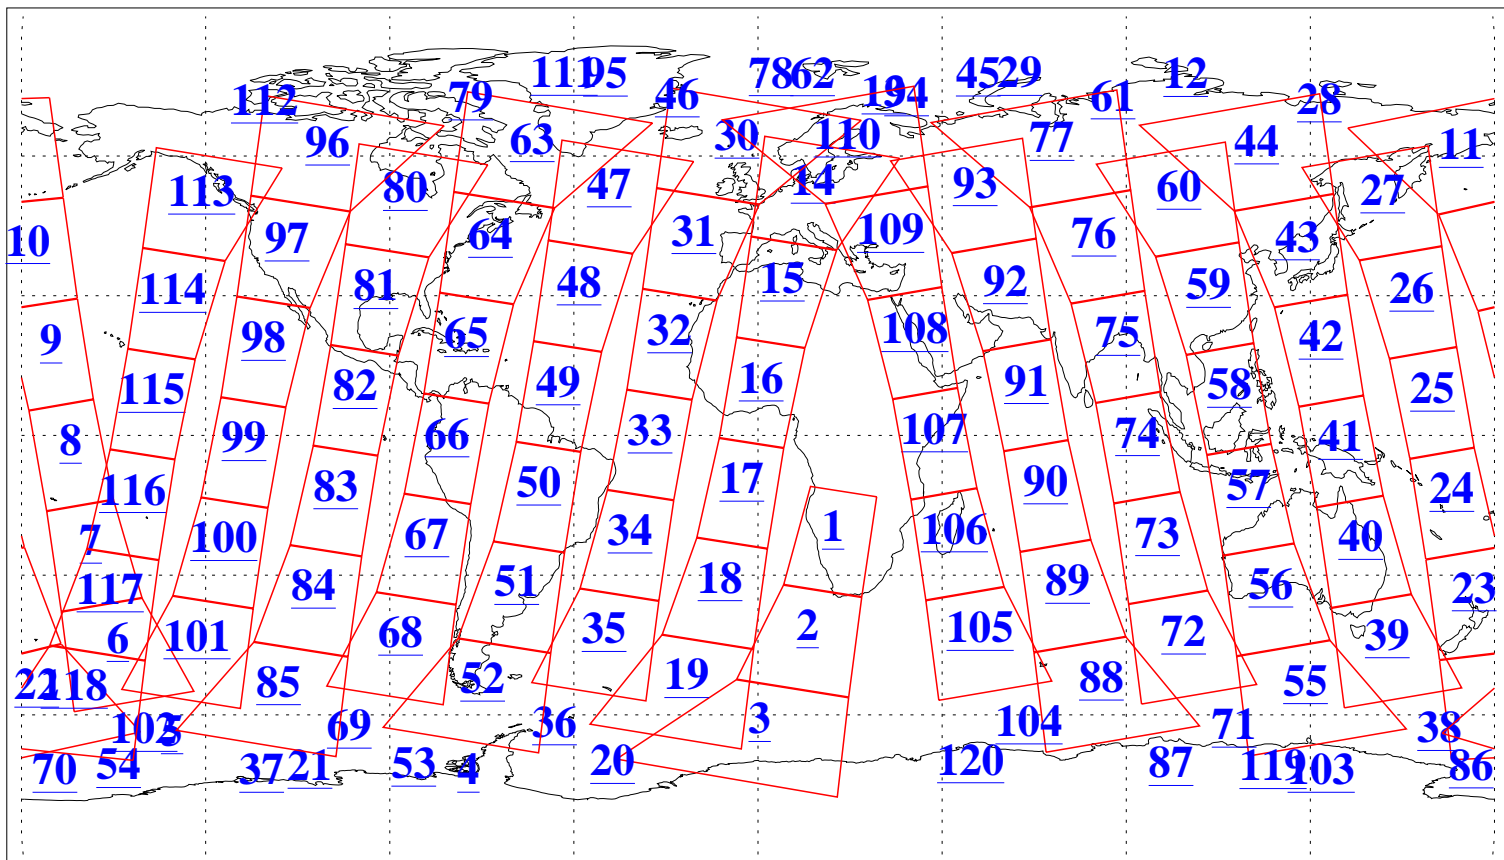

L1B Availability
AMSU Granules: 240
HSB Granules: 0
AIRS Granules: 240

15 Jan 2015
DoY 15
Aqua Day 4639
Granules: 1 to 120

Granules: 121 to 240

Legend: AMSU Available, HSB Available, AIRS Available

L1B Availability
AMSU Granules: 240
HSB Granules: 0
AIRS Granules: 240

15 Jan 2015
DoY 15
Aqua Day 4639

Ascending Granules

Descending Granules

Legend: AMSU Available, HSB Available, AIRS Available

L1B Availability
 AMSU Granules: 240
 HSB Granules: 0
 AIRS Granules: 240

15 Jan 2015
 DoY 15
 Aqua Day 4639

Northern Hemisphere Granules

Southern Hemisphere Granules

Legend: AMSU Available, HSB Available, AIRS Available