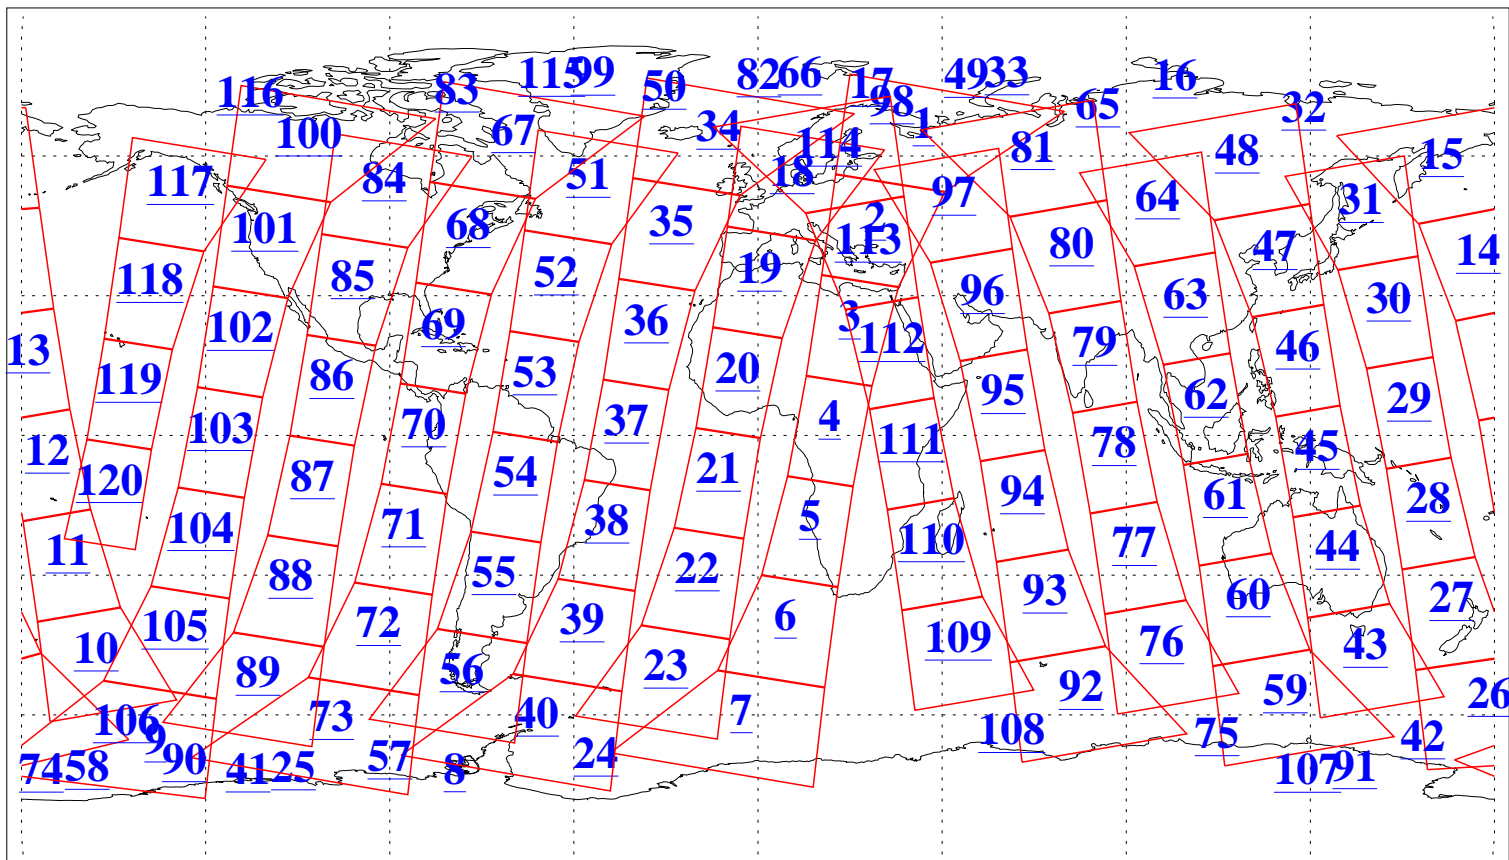

L1B Availability  
AMSU Granules: 240  
HSB Granules: 0  
AIRS Granules: 240

11 Jan 2015  
DoY 11  
Aqua Day 4635  
Granules: 1 to 120

Granules: 121 to 240

Legend: AMSU Available, HSB Available, AIRS Available

L1B Availability  
AMSU Granules: 240  
HSB Granules: 0  
AIRS Granules: 240

11 Jan 2015  
DoY 11  
Aqua Day 4635  
Ascending Granules

Descending Granules

Legend: AMSU Available, HSB Available, AIRS Available

L1B Availability  
 AMSU Granules: 240  
 HSB Granules: 0  
 AIRS Granules: 240

11 Jan 2015  
 DoY 11  
 Aqua Day 4635

Northern Hemisphere Granules

Southern Hemisphere Granules

Legend: AMSU Available, HSB Available, AIRS Available