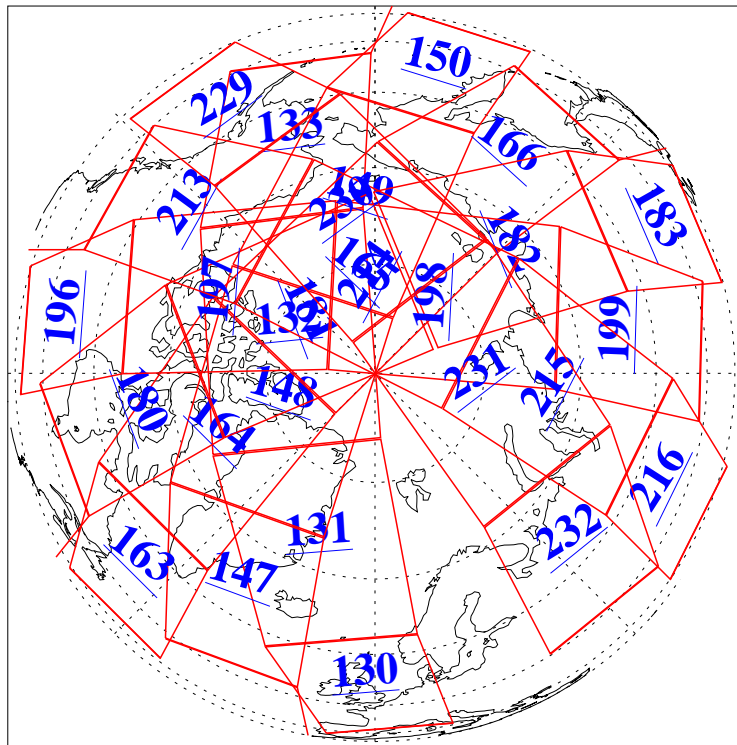

L1B Availability  
AMSU Granules: 240  
HSB Granules: 0  
AIRS Granules: 240

11 Jan 2015  
DoY 11  
Aqua Day 4635  
Ascending Granules

Descending Granules

Legend: AMSU Available, HSB Available, AIRS Available

L1B Availability  
 AMSU Granules: 240  
 HSB Granules: 0  
 AIRS Granules: 240

11 Jan 2015  
 DoY 11  
 Aqua Day 4635

Northern Hemisphere Granules

Southern Hemisphere Granules

Legend: AMSU Available, HSB Available, AIRS Available