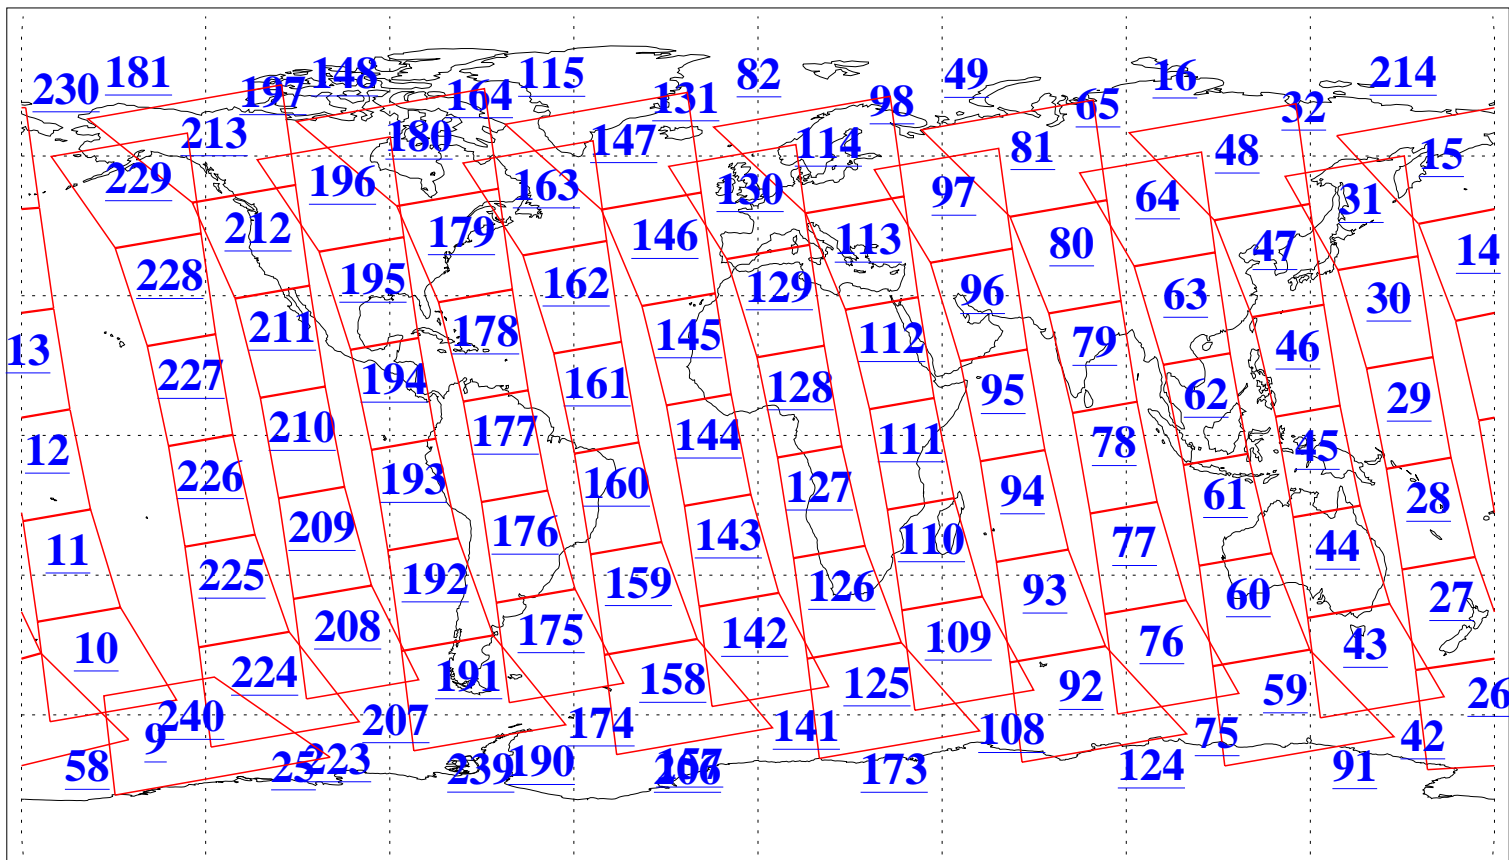

L1B Availability  
AMSU Granules: 240  
HSB Granules: 0  
AIRS Granules: 240

11 Jan 2015  
DoY 11  
Aqua Day 4635  
Granules: 1 to 120

Granules: 121 to 240

Legend: AMSU Available, HSB Available, AIRS Available

L1B Availability  
AMSU Granules: 240  
HSB Granules: 0  
AIRS Granules: 240

11 Jan 2015  
DoY 11  
Aqua Day 4635  
Ascending Granules

Descending Granules

Legend: AMSU Available, HSB Available, AIRS Available

L1B Availability  
 AMSU Granules: 240  
 HSB Granules: 0  
 AIRS Granules: 240

11 Jan 2015  
 DoY 11  
 Aqua Day 4635

Northern Hemisphere Granules

Southern Hemisphere Granules

Legend: AMSU Available, HSB Available, AIRS Available