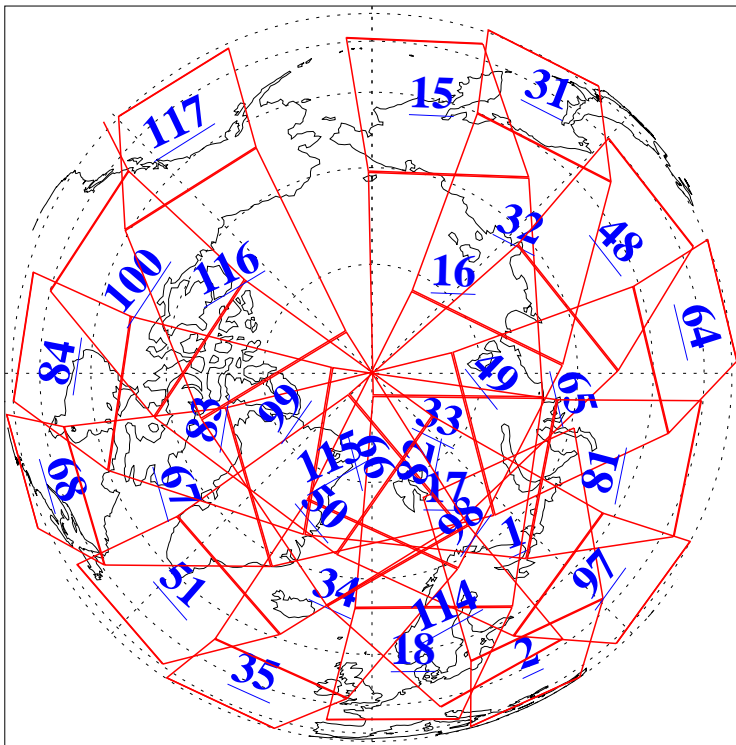

L1B Availability  
AMSU Granules: 240  
HSB Granules: 0  
AIRS Granules: 240

11 Jan 2015  
DoY 11  
Aqua Day 4635  
Granules: 1 to 120

Granules: 121 to 240

Legend: AMSU Available, HSB Available, AIRS Available

L1B Availability  
AMSU Granules: 240  
HSB Granules: 0  
AIRS Granules: 240

11 Jan 2015  
DoY 11  
Aqua Day 4635  
Ascending Granules

Descending Granules

Legend: AMSU Available, HSB Available, AIRS Available

L1B Availability  
 AMSU Granules: 240  
 HSB Granules: 0  
 AIRS Granules: 240

11 Jan 2015  
 DoY 11  
 Aqua Day 4635

Northern Hemisphere Granules

Southern Hemisphere Granules

Legend: AMSU Available, HSB Available, AIRS Available