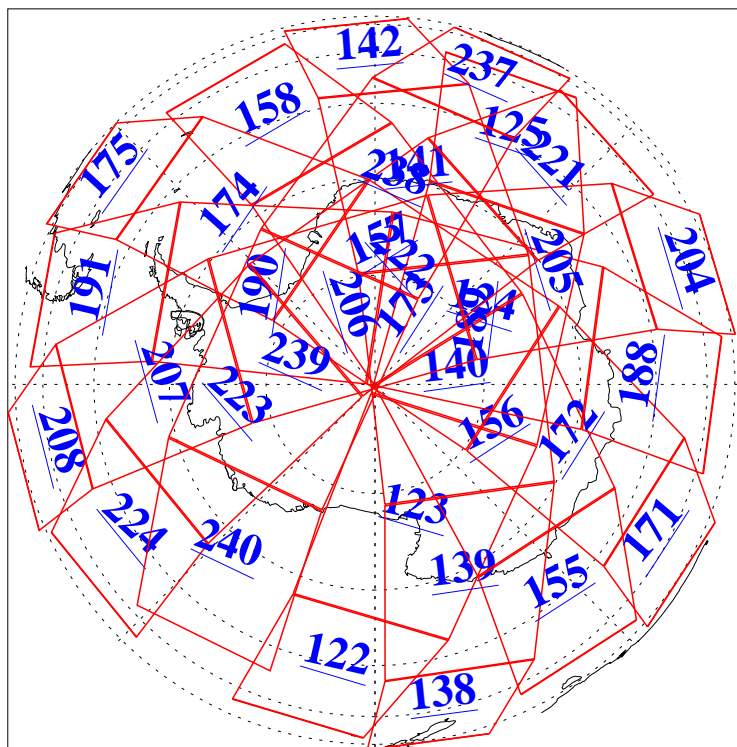

L1B Availability  
AMSU Granules: 240  
HSB Granules: 0  
AIRS Granules: 240

11 Jan 2015  
DoY 11  
Aqua Day 4635  
Granules: 1 to 120

Granules: 121 to 240

Legend: AMSU Available, HSB Available, AIRS Available

L1B Availability  
AMSU Granules: 240  
HSB Granules: 0  
AIRS Granules: 240

11 Jan 2015  
DoY 11  
Aqua Day 4635  
Ascending Granules

Descending Granules

Legend: AMSU Available, HSB Available, AIRS Available

L1B Availability  
 AMSU Granules: 240  
 HSB Granules: 0  
 AIRS Granules: 240

11 Jan 2015  
 DoY 11  
 Aqua Day 4635

Northern Hemisphere Granules

Southern Hemisphere Granules

Legend: AMSU Available, HSB Available, AIRS Available