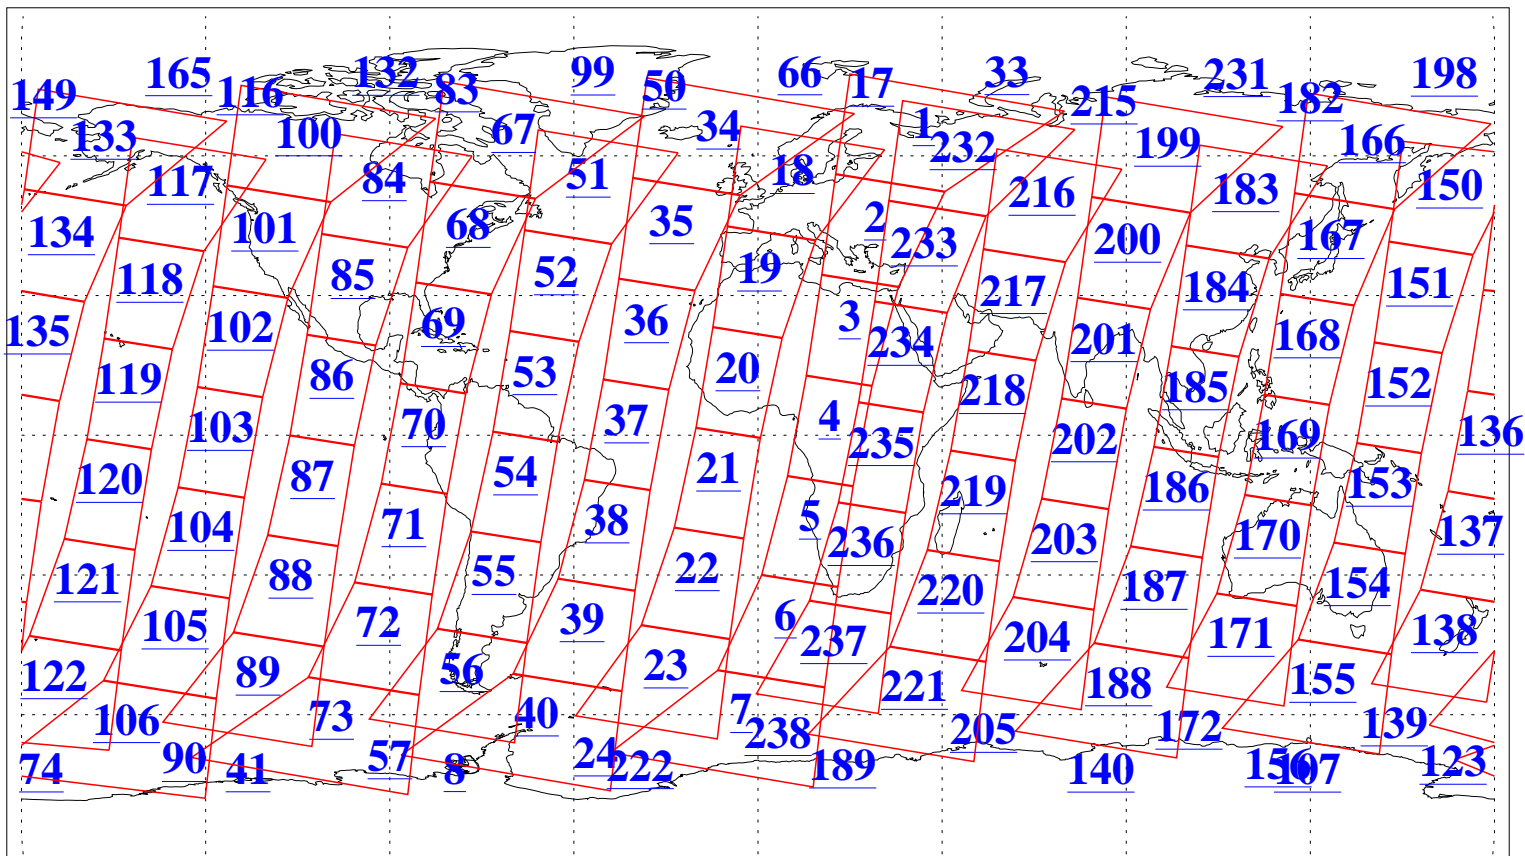

L1B Availability  
AMSU Granules: 240  
HSB Granules: 0  
AIRS Granules: 240

11 Jan 2015  
DoY 11  
Aqua Day 4635  
Granules: 1 to 120

Granules: 121 to 240

Legend: AMSU Available, HSB Available, AIRS Available

L1B Availability  
AMSU Granules: 240  
HSB Granules: 0  
AIRS Granules: 240

11 Jan 2015  
DoY 11  
Aqua Day 4635  
Ascending Granules

Descending Granules

Legend: AMSU Available, HSB Available, AIRS Available

L1B Availability  
 AMSU Granules: 240  
 HSB Granules: 0  
 AIRS Granules: 240

11 Jan 2015  
 DoY 11  
 Aqua Day 4635

Northern Hemisphere Granules

Southern Hemisphere Granules

Legend: AMSU Available, HSB Available, AIRS Available