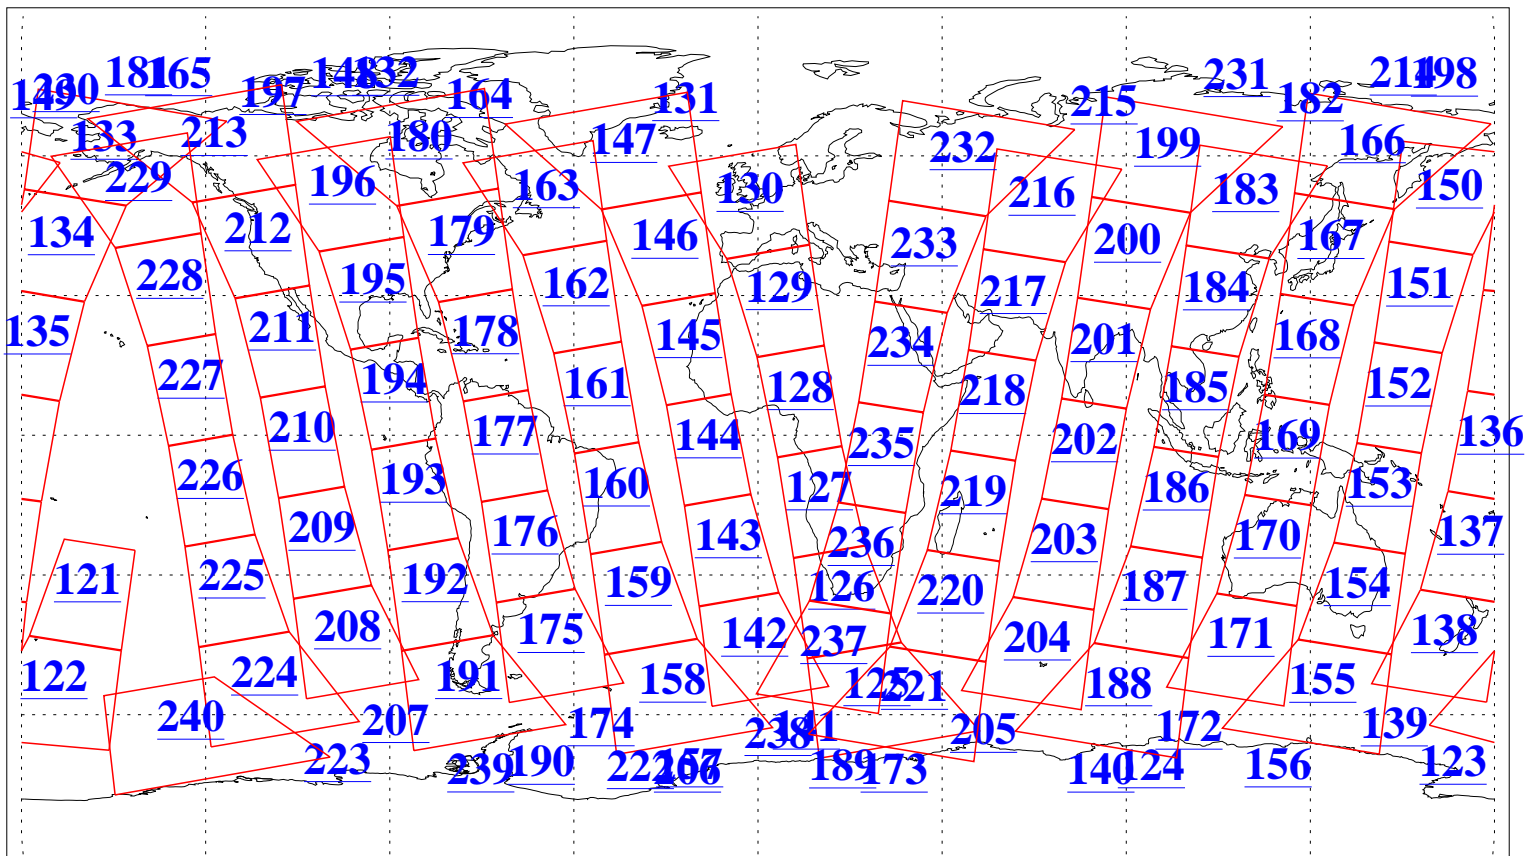

L1B Availability  
AMSU Granules: 240  
HSB Granules: 0  
AIRS Granules: 240

11 Jan 2015  
DoY 11  
Aqua Day 4635  
Granules: 1 to 120

Granules: 121 to 240

Legend: AMSU Available, HSB Available, AIRS Available

L1B Availability  
AMSU Granules: 240  
HSB Granules: 0  
AIRS Granules: 240

11 Jan 2015  
DoY 11  
Aqua Day 4635  
Ascending Granules

Descending Granules

Legend: AMSU Available, HSB Available, AIRS Available

L1B Availability  
 AMSU Granules: 240  
 HSB Granules: 0  
 AIRS Granules: 240

11 Jan 2015  
 DoY 11  
 Aqua Day 4635

Northern Hemisphere Granules

Southern Hemisphere Granules

Legend: AMSU Available, HSB Available, AIRS Available