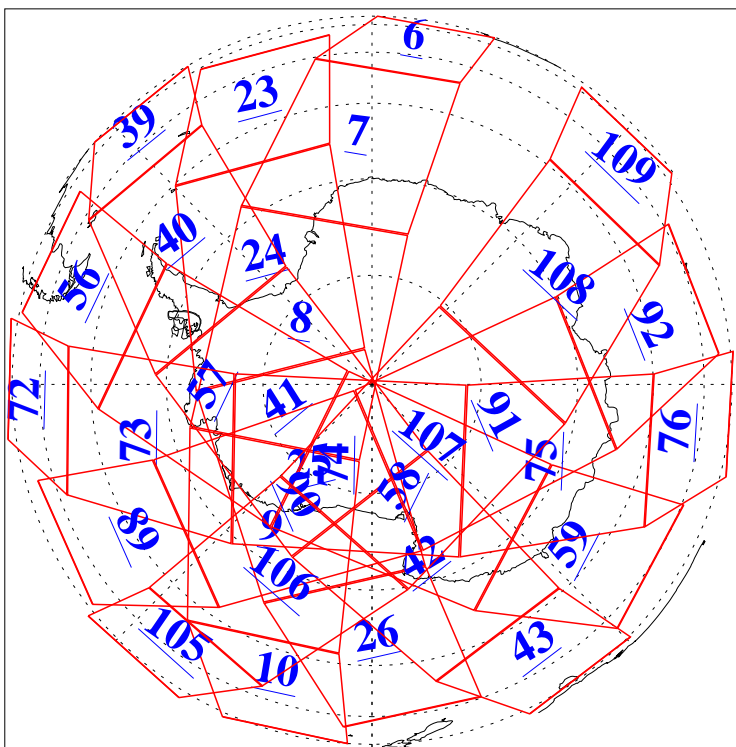

L1B Availability  
AMSU Granules: 240  
HSB Granules: 0  
AIRS Granules: 240

11 Jan 2015  
DoY 11  
Aqua Day 4635  
Granules: 1 to 120

Granules: 121 to 240

Legend: AMSU Available, HSB Available, AIRS Available

L1B Availability  
AMSU Granules: 240  
HSB Granules: 0  
AIRS Granules: 240

11 Jan 2015  
DoY 11  
Aqua Day 4635  
Ascending Granules

Descending Granules

Legend: AMSU Available, HSB Available, AIRS Available

L1B Availability  
 AMSU Granules: 240  
 HSB Granules: 0  
 AIRS Granules: 240

11 Jan 2015  
 DoY 11  
 Aqua Day 4635

Northern Hemisphere Granules

Southern Hemisphere Granules

Legend: AMSU Available, HSB Available, AIRS Available