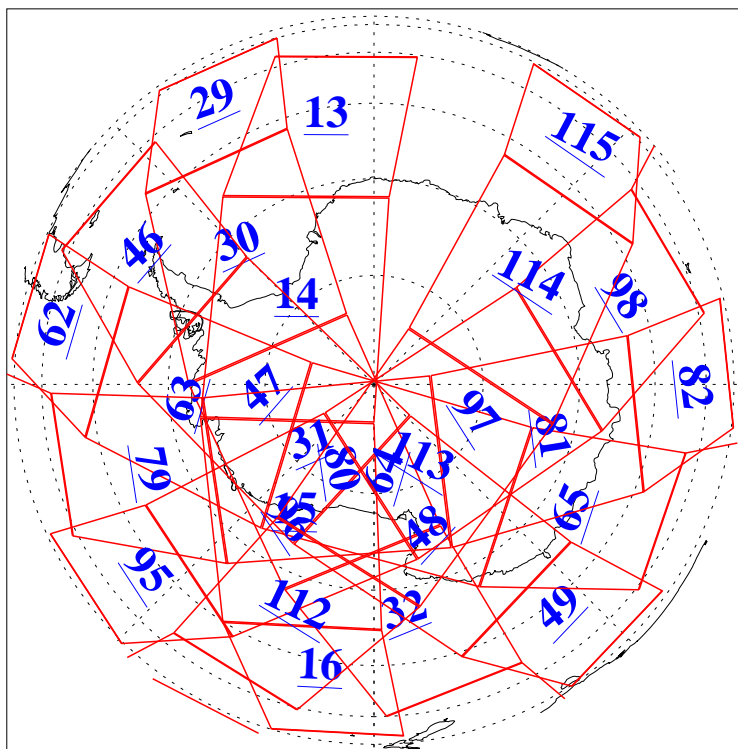

L1B Availability  
AMSU Granules: 240  
HSB Granules: 0  
AIRS Granules: 240

5 Jan 2015  
DoY 5  
Aqua Day 4629  
Granules: 1 to 120

Granules: 121 to 240

Legend: AMSU Available, *HSB Available*, *AIRS Available*

L1B Availability  
AMSU Granules: 240  
HSB Granules: 0  
AIRS Granules: 240

5 Jan 2015  
DoY 5  
Aqua Day 4629  
Ascending Granules

Descending Granules

Legend: AMSU Available, HSB Available, AIRS Available

L1B Availability  
 AMSU Granules: 240  
 HSB Granules: 0  
 AIRS Granules: 240

5 Jan 2015  
 DoY 5  
 Aqua Day 4629

Northern Hemisphere Granules

Southern Hemisphere Granules

Legend: AMSU Available, HSB Available, AIRS Available