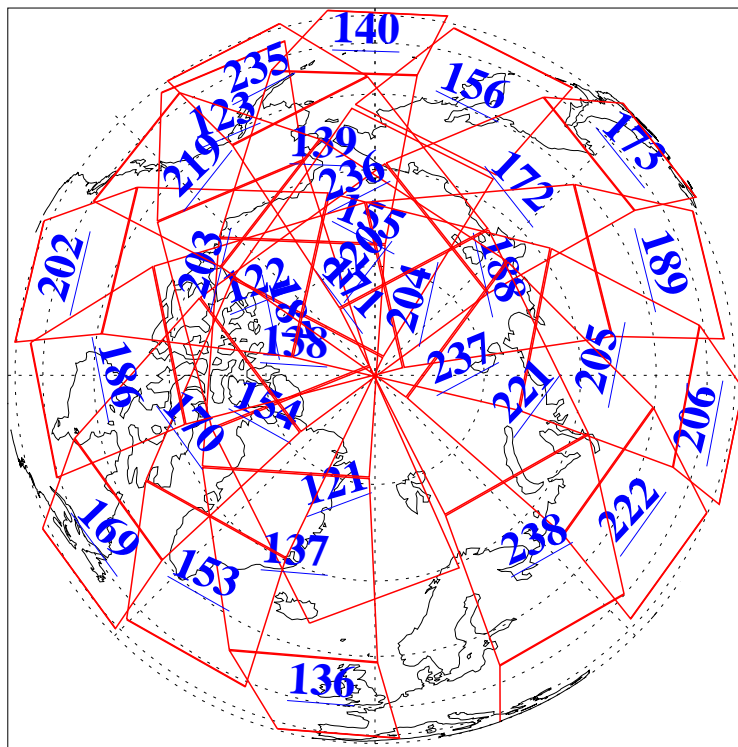

L1B Availability  
AMSU Granules: 240  
HSB Granules: 0  
AIRS Granules: 240

5 Jan 2015  
DoY 5  
Aqua Day 4629  
Ascending Granules

Descending Granules

Legend: AMSU Available, HSB Available, AIRS Available

L1B Availability  
 AMSU Granules: 240  
 HSB Granules: 0  
 AIRS Granules: 240

5 Jan 2015  
 DoY 5  
 Aqua Day 4629

Northern Hemisphere Granules

Southern Hemisphere Granules

Legend: AMSU Available, HSB Available, AIRS Available