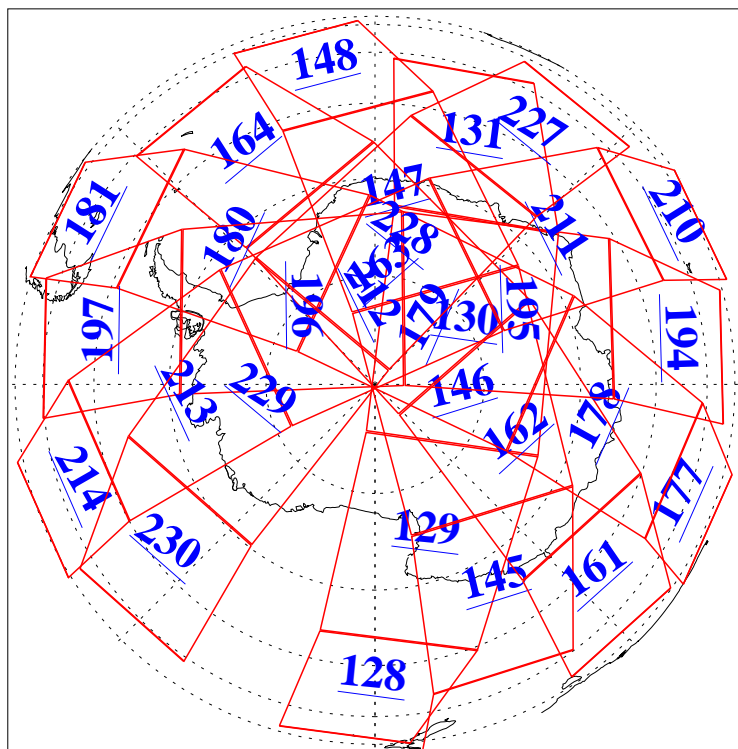

L1B Availability  
AMSU Granules: 240  
HSB Granules: 0  
AIRS Granules: 240

5 Jan 2015  
DoY 5  
Aqua Day 4629  
Granules: 1 to 120

Granules: 121 to 240

Legend: AMSU Available, *HSB Available*, *AIRS Available*

L1B Availability  
AMSU Granules: 240  
HSB Granules: 0  
AIRS Granules: 240

5 Jan 2015  
DoY 5  
Aqua Day 4629  
Ascending Granules

Descending Granules

Legend: AMSU Available, HSB Available, AIRS Available

L1B Availability  
 AMSU Granules: 240  
 HSB Granules: 0  
 AIRS Granules: 240

5 Jan 2015  
 DoY 5  
 Aqua Day 4629

Northern Hemisphere Granules

Southern Hemisphere Granules

Legend: AMSU Available, HSB Available, AIRS Available