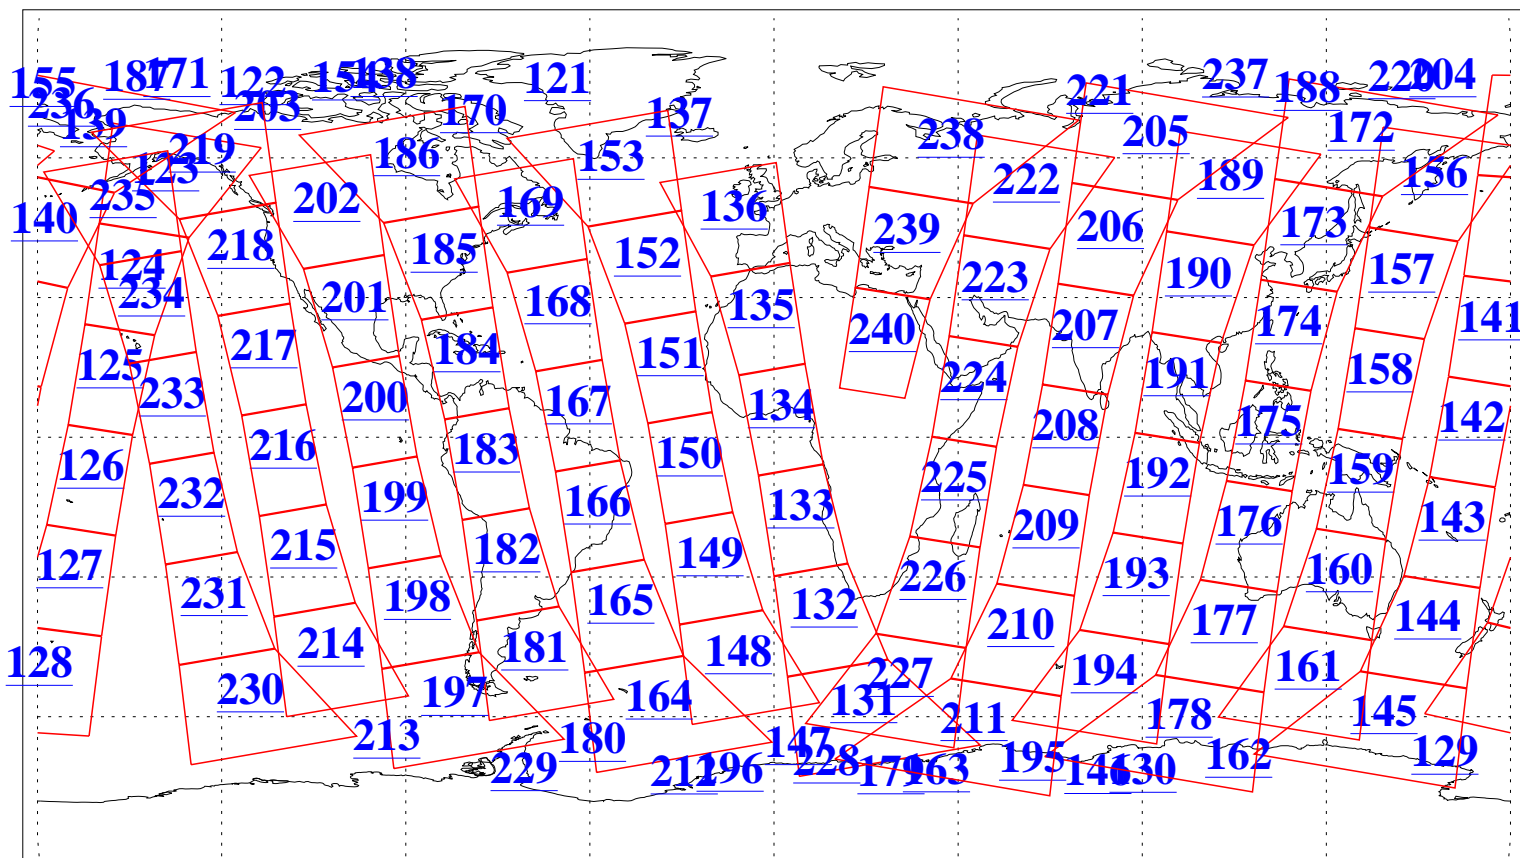

L1B Availability  
AMSU Granules: 240  
HSB Granules: 0  
AIRS Granules: 240

5 Jan 2015  
DoY 5  
Aqua Day 4629  
Granules: 1 to 120

Granules: 121 to 240

Legend: AMSU Available, *HSB Available*, *AIRS Available*

L1B Availability  
AMSU Granules: 240  
HSB Granules: 0  
AIRS Granules: 240

5 Jan 2015  
DoY 5  
Aqua Day 4629  
Ascending Granules

Descending Granules

Legend: AMSU Available, HSB Available, AIRS Available

L1B Availability  
 AMSU Granules: 240  
 HSB Granules: 0  
 AIRS Granules: 240

5 Jan 2015  
 DoY 5  
 Aqua Day 4629

Northern Hemisphere Granules

Southern Hemisphere Granules

Legend: AMSU Available, HSB Available, AIRS Available