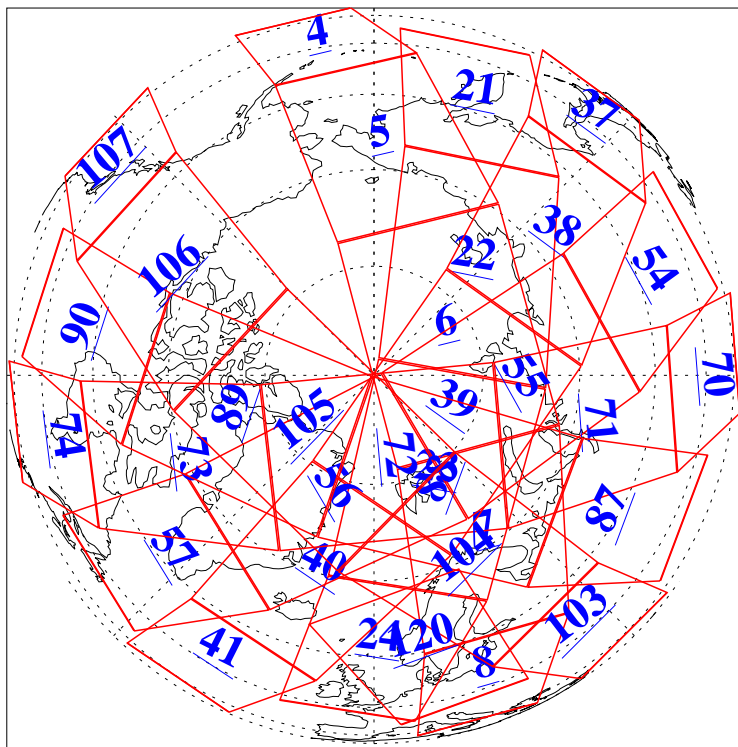

L1B Availability  
AMSU Granules: 240  
HSB Granules: 0  
AIRS Granules: 240

5 Jan 2015  
DoY 5  
Aqua Day 4629  
Granules: 1 to 120

Granules: 121 to 240

Legend: AMSU Available, *HSB Available*, *AIRS Available*

L1B Availability  
AMSU Granules: 240  
HSB Granules: 0  
AIRS Granules: 240

5 Jan 2015  
DoY 5  
Aqua Day 4629  
Ascending Granules

Descending Granules

Legend: AMSU Available, HSB Available, AIRS Available

L1B Availability  
 AMSU Granules: 240  
 HSB Granules: 0  
 AIRS Granules: 240

5 Jan 2015  
 DoY 5  
 Aqua Day 4629

Northern Hemisphere Granules

Southern Hemisphere Granules

Legend: AMSU Available, HSB Available, AIRS Available