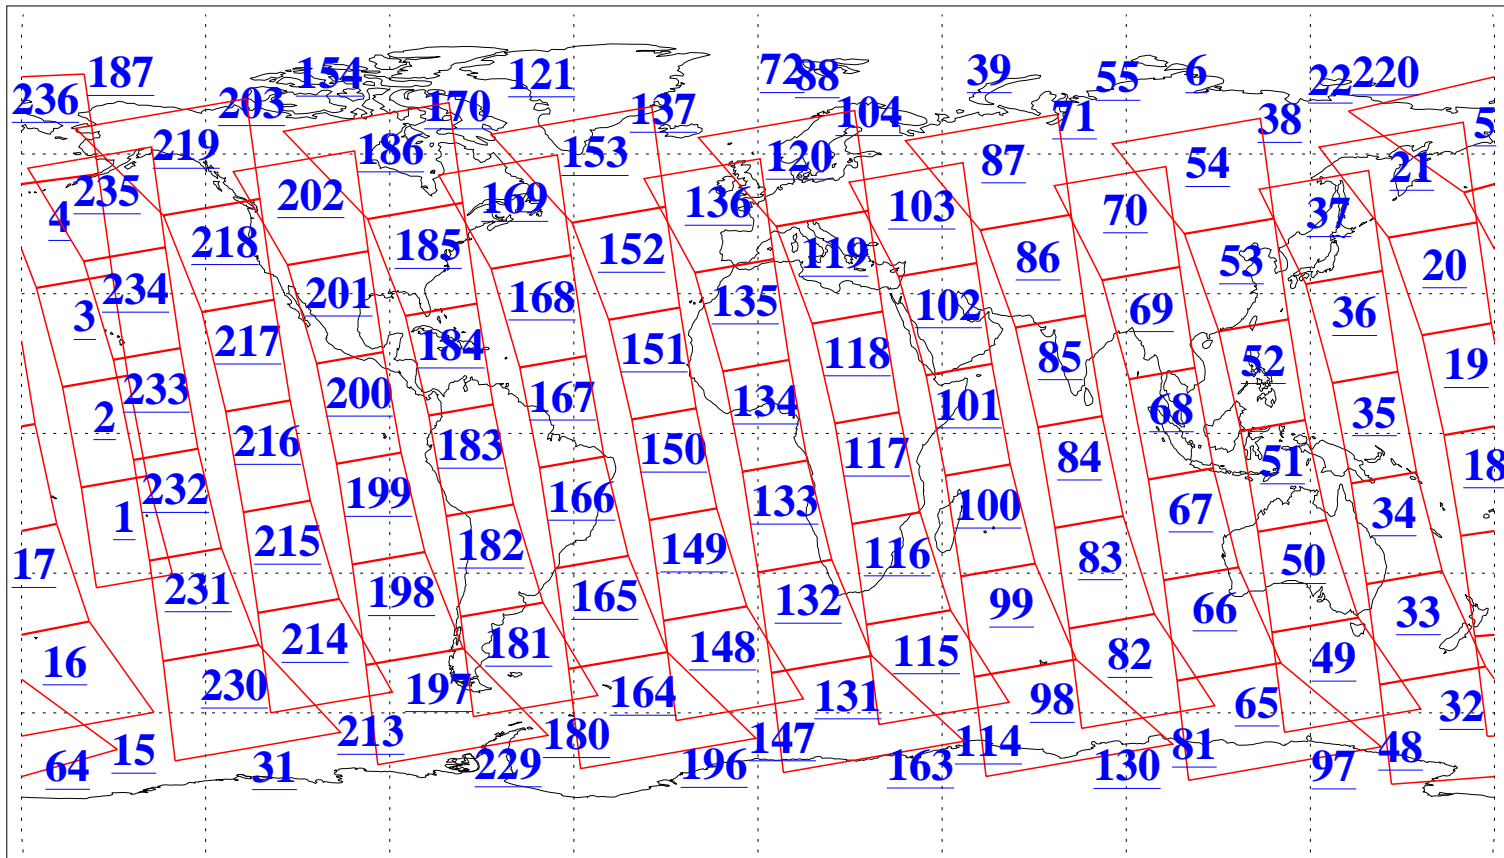

L1B Availability  
AMSU Granules: 240  
HSB Granules: 0  
AIRS Granules: 240

5 Jan 2015  
DoY 5  
Aqua Day 4629  
Granules: 1 to 120

Granules: 121 to 240

Legend: AMSU Available, *HSB Available*, *AIRS Available*

L1B Availability  
AMSU Granules: 240  
HSB Granules: 0  
AIRS Granules: 240

5 Jan 2015  
DoY 5  
Aqua Day 4629  
Ascending Granules

Descending Granules

Legend: AMSU Available, HSB Available, AIRS Available

L1B Availability  
 AMSU Granules: 240  
 HSB Granules: 0  
 AIRS Granules: 240

5 Jan 2015  
 DoY 5  
 Aqua Day 4629

Northern Hemisphere Granules

Southern Hemisphere Granules

Legend: AMSU Available, HSB Available, AIRS Available