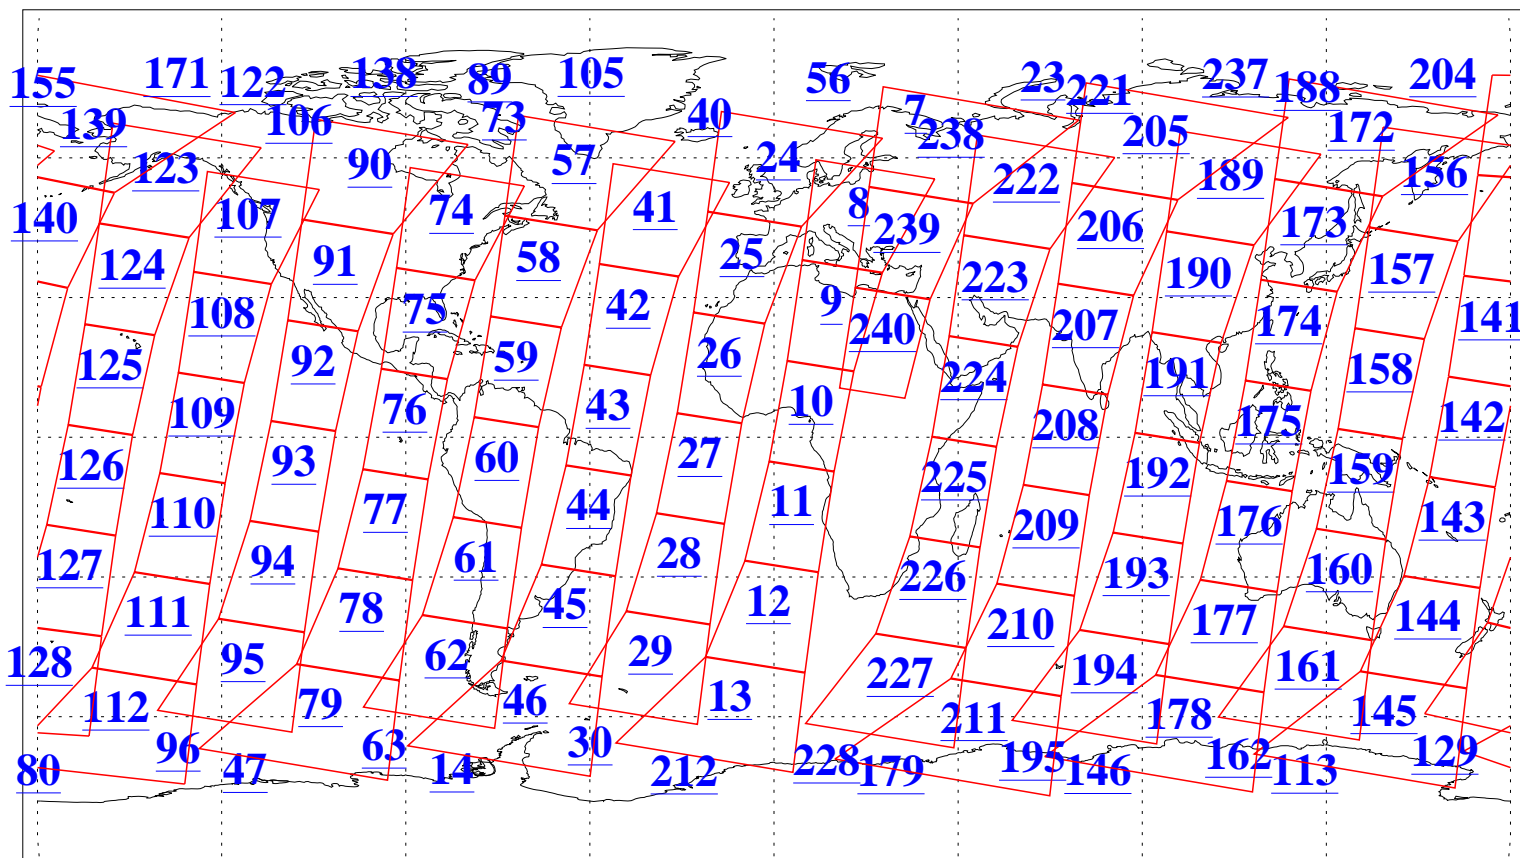

L1B Availability  
AMSU Granules: 240  
HSB Granules: 0  
AIRS Granules: 240

5 Jan 2015  
DoY 5  
Aqua Day 4629  
Granules: 1 to 120

Granules: 121 to 240

Legend: AMSU Available, *HSB Available*, *AIRS Available*

L1B Availability  
AMSU Granules: 240  
HSB Granules: 0  
AIRS Granules: 240

5 Jan 2015  
DoY 5  
Aqua Day 4629  
Ascending Granules

Descending Granules

Legend: AMSU Available, HSB Available, AIRS Available

L1B Availability  
 AMSU Granules: 240  
 HSB Granules: 0  
 AIRS Granules: 240

5 Jan 2015  
 DoY 5  
 Aqua Day 4629

Northern Hemisphere Granules

Southern Hemisphere Granules

Legend: AMSU Available, HSB Available, AIRS Available