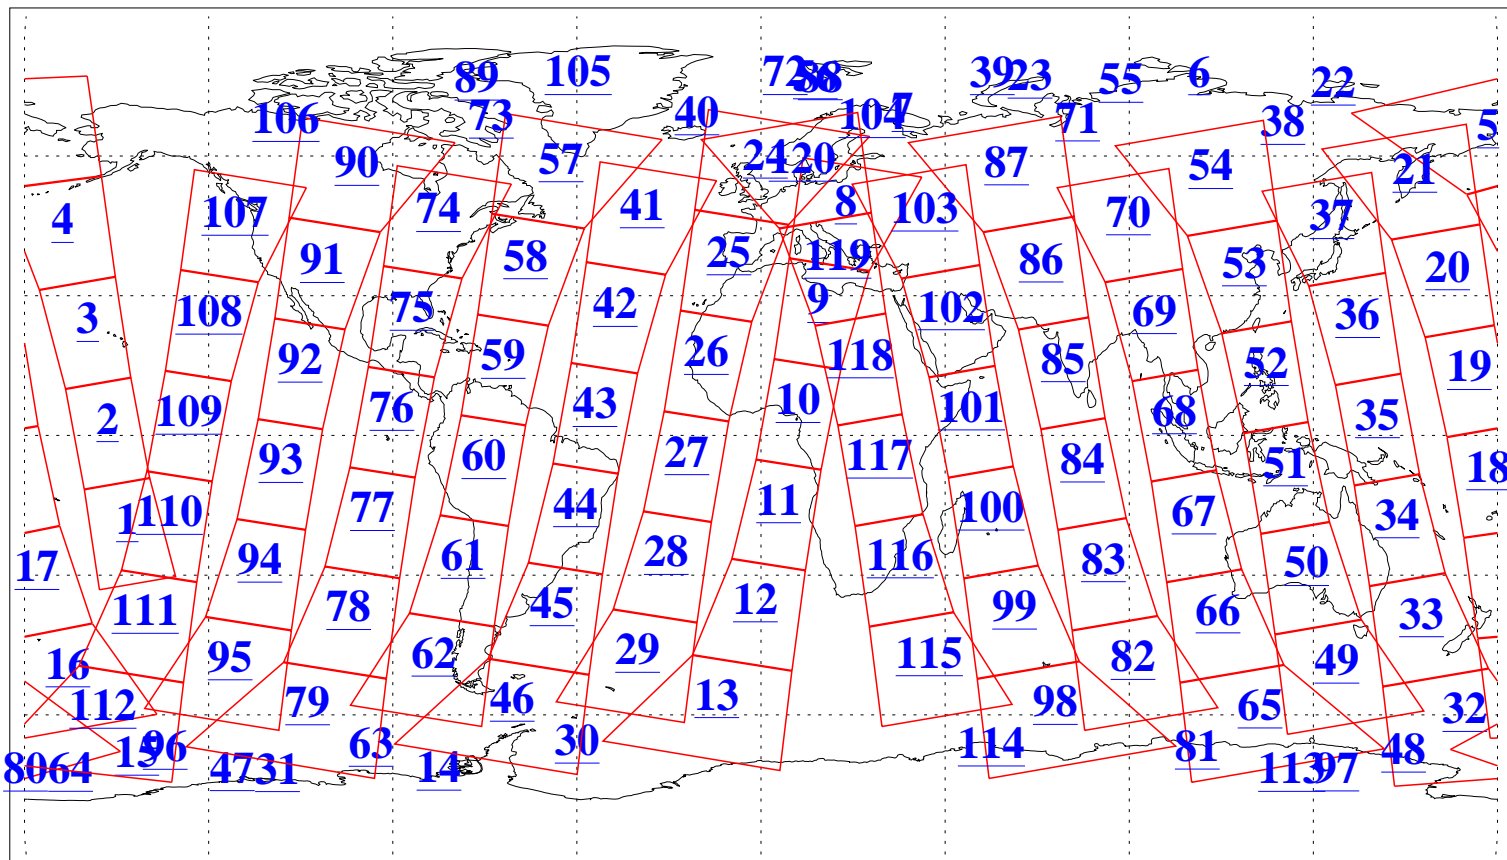

L1B Availability  
AMSU Granules: 240  
HSB Granules: 0  
AIRS Granules: 240

5 Jan 2015  
DoY 5  
Aqua Day 4629  
Granules: 1 to 120

Granules: 121 to 240

Legend: AMSU Available, *HSB Available*, *AIRS Available*

L1B Availability  
AMSU Granules: 240  
HSB Granules: 0  
AIRS Granules: 240

5 Jan 2015  
DoY 5  
Aqua Day 4629  
Ascending Granules

Descending Granules

Legend: AMSU Available, HSB Available, AIRS Available

L1B Availability  
 AMSU Granules: 240  
 HSB Granules: 0  
 AIRS Granules: 240

5 Jan 2015  
 DoY 5  
 Aqua Day 4629

Northern Hemisphere Granules

Southern Hemisphere Granules

Legend: AMSU Available, HSB Available, AIRS Available