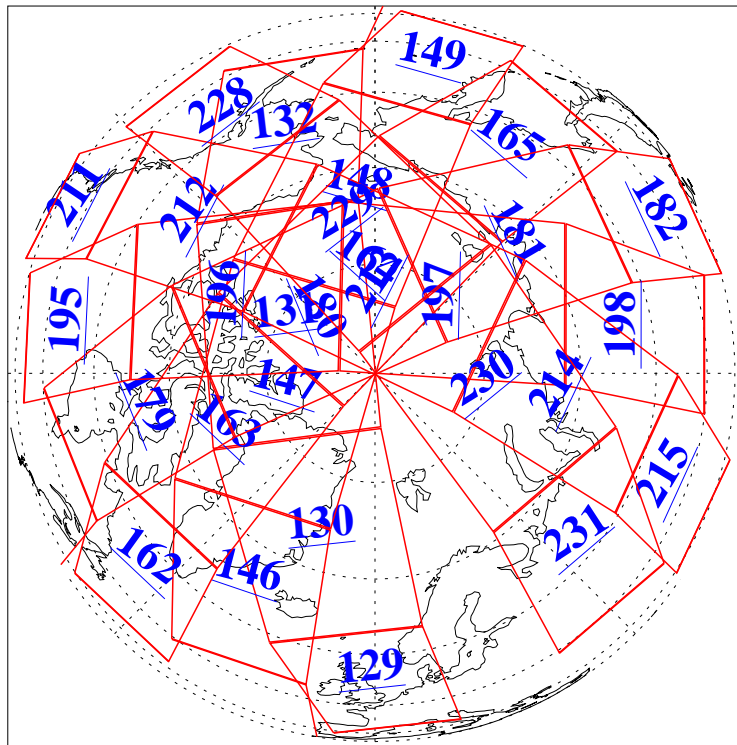

L1B Availability  
AMSU Granules: 240  
HSB Granules: 0  
AIRS Granules: 240

4 Jan 2015  
DoY 4  
Aqua Day 4628  
Granules: 1 to 120

Granules: 121 to 240

Legend: AMSU Available, HSB Available, AIRS Available

L1B Availability  
AMSU Granules: 240  
HSB Granules: 0  
AIRS Granules: 240

4 Jan 2015  
DoY 4  
Aqua Day 4628

Ascending Granules

Descending Granules

Legend: AMSU Available, HSB Available, AIRS Available

L1B Availability  
 AMSU Granules: 240  
 HSB Granules: 0  
 AIRS Granules: 240

4 Jan 2015  
 DoY 4  
 Aqua Day 4628

Northern Hemisphere Granules

Southern Hemisphere Granules

Legend: AMSU Available, HSB Available, AIRS Available