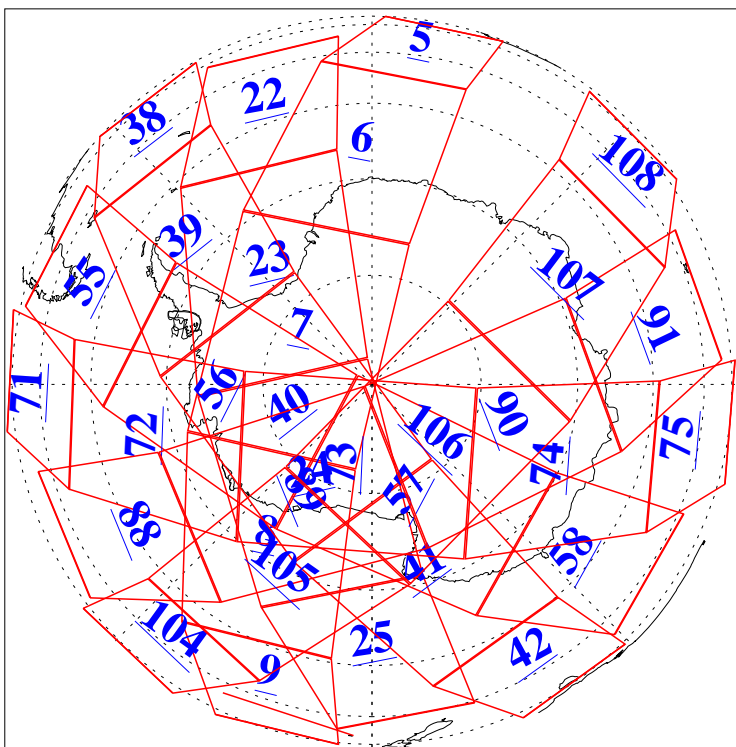

L1B Availability  
AMSU Granules: 240  
HSB Granules: 0  
AIRS Granules: 240

4 Jan 2015  
DoY 4  
Aqua Day 4628  
Granules: 1 to 120

Granules: 121 to 240

Legend: AMSU Available, HSB Available, AIRS Available

L1B Availability  
AMSU Granules: 240  
HSB Granules: 0  
AIRS Granules: 240

4 Jan 2015  
DoY 4  
Aqua Day 4628

Ascending Granules

Descending Granules

Legend: AMSU Available, HSB Available, AIRS Available

L1B Availability  
 AMSU Granules: 240  
 HSB Granules: 0  
 AIRS Granules: 240

4 Jan 2015  
 DoY 4  
 Aqua Day 4628

Northern Hemisphere Granules

Southern Hemisphere Granules

Legend: AMSU Available, HSB Available, AIRS Available