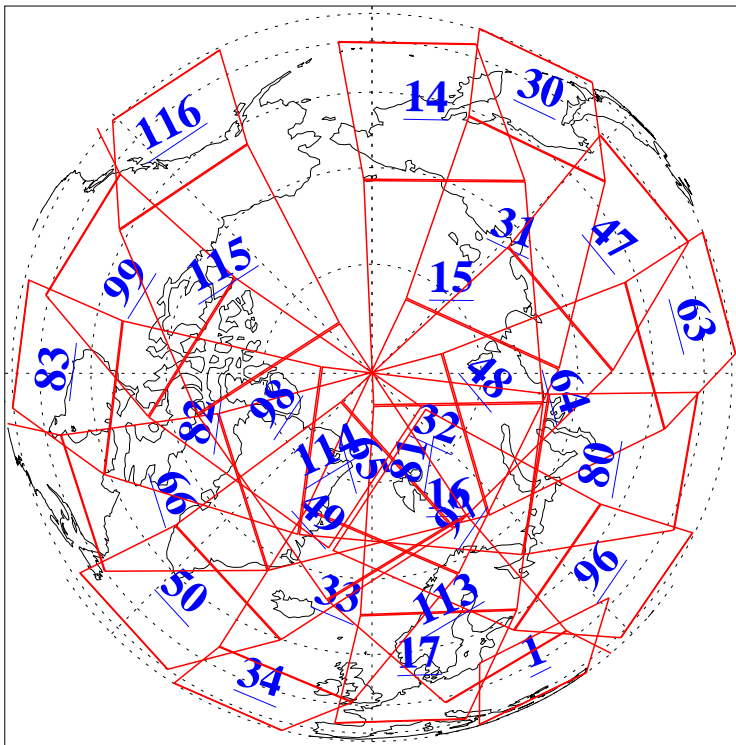

L1B Availability  
AMSU Granules: 240  
HSB Granules: 0  
AIRS Granules: 240

4 Jan 2015  
DoY 4  
Aqua Day 4628  
Granules: 1 to 120

Granules: 121 to 240

Legend: AMSU Available, HSB Available, AIRS Available

L1B Availability  
AMSU Granules: 240  
HSB Granules: 0  
AIRS Granules: 240

4 Jan 2015  
DoY 4  
Aqua Day 4628

Ascending Granules

Descending Granules

Legend: AMSU Available, HSB Available, AIRS Available

L1B Availability  
 AMSU Granules: 240  
 HSB Granules: 0  
 AIRS Granules: 240

4 Jan 2015  
 DoY 4  
 Aqua Day 4628

Northern Hemisphere Granules

Southern Hemisphere Granules

Legend: AMSU Available, HSB Available, AIRS Available