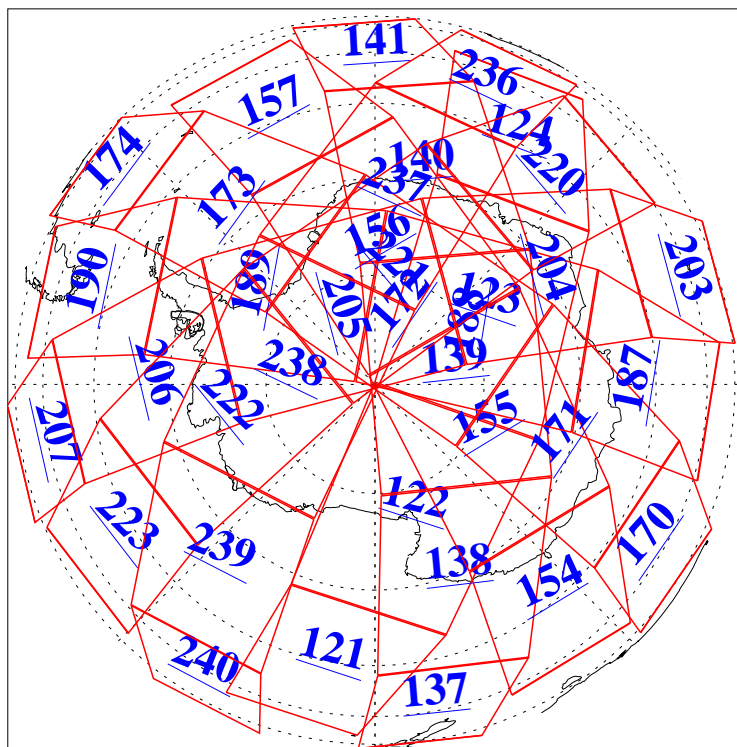

L1B Availability  
AMSU Granules: 240  
HSB Granules: 0  
AIRS Granules: 240

4 Jan 2015  
DoY 4  
Aqua Day 4628  
Granules: 1 to 120

Granules: 121 to 240

Legend: AMSU Available, HSB Available, AIRS Available

L1B Availability  
AMSU Granules: 240  
HSB Granules: 0  
AIRS Granules: 240

4 Jan 2015  
DoY 4  
Aqua Day 4628

Ascending Granules

Descending Granules

Legend: AMSU Available, HSB Available, AIRS Available

L1B Availability  
 AMSU Granules: 240  
 HSB Granules: 0  
 AIRS Granules: 240

4 Jan 2015  
 DoY 4  
 Aqua Day 4628

Northern Hemisphere Granules

Southern Hemisphere Granules

Legend: AMSU Available, HSB Available, AIRS Available