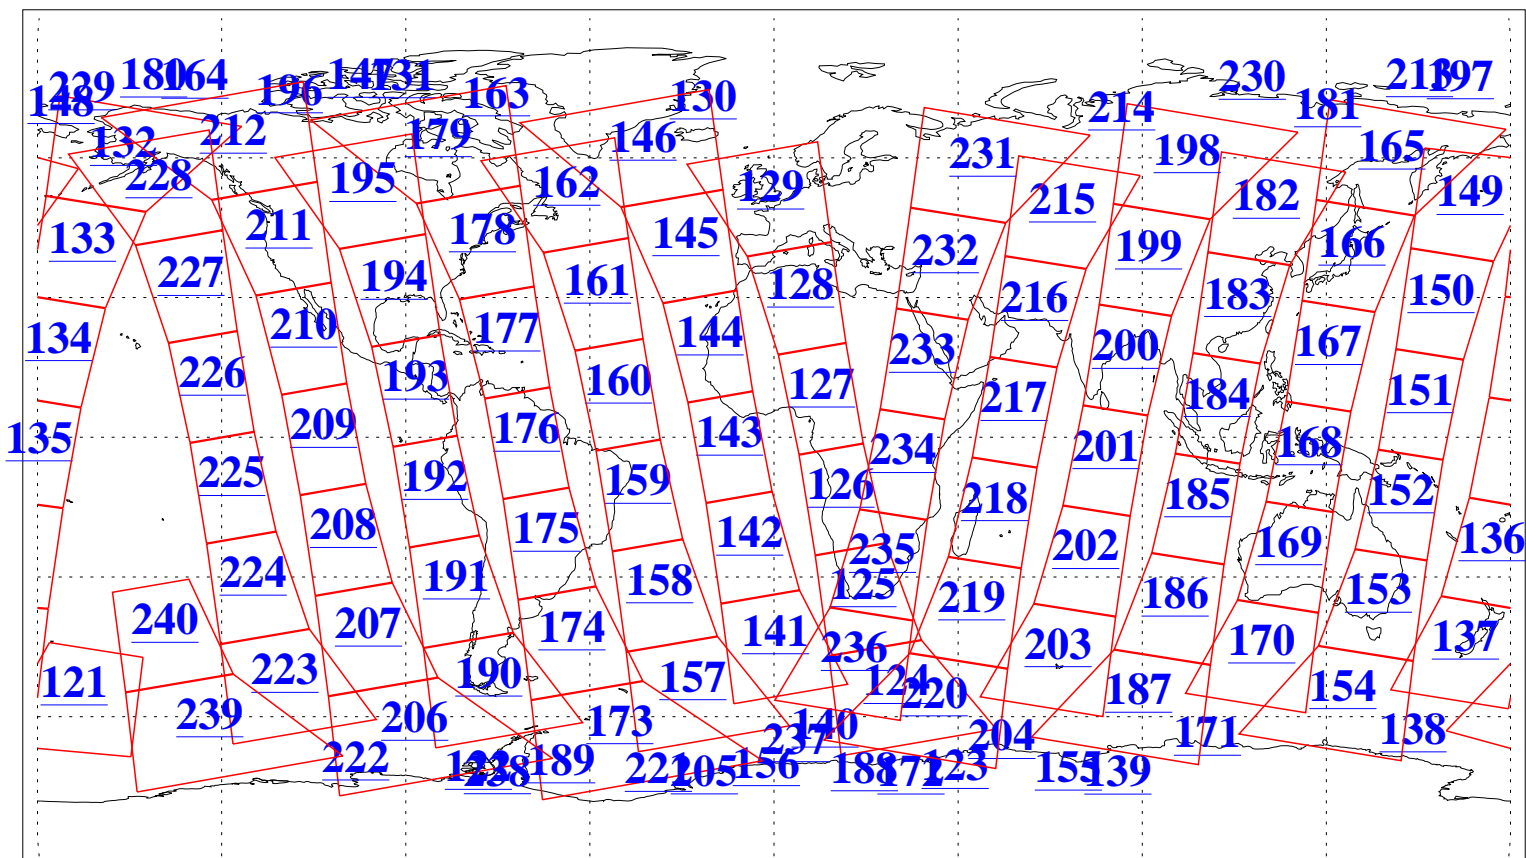

L1B Availability  
AMSU Granules: 240  
HSB Granules: 0  
AIRS Granules: 240

4 Jan 2015  
DoY 4  
Aqua Day 4628  
Granules: 1 to 120

Granules: 121 to 240

Legend: AMSU Available, HSB Available, AIRS Available

L1B Availability  
AMSU Granules: 240  
HSB Granules: 0  
AIRS Granules: 240

4 Jan 2015  
DoY 4  
Aqua Day 4628

Ascending Granules

Descending Granules

Legend: AMSU Available, HSB Available, AIRS Available

L1B Availability  
 AMSU Granules: 240  
 HSB Granules: 0  
 AIRS Granules: 240

4 Jan 2015  
 DoY 4  
 Aqua Day 4628

Northern Hemisphere Granules

Southern Hemisphere Granules

Legend: AMSU Available, HSB Available, AIRS Available