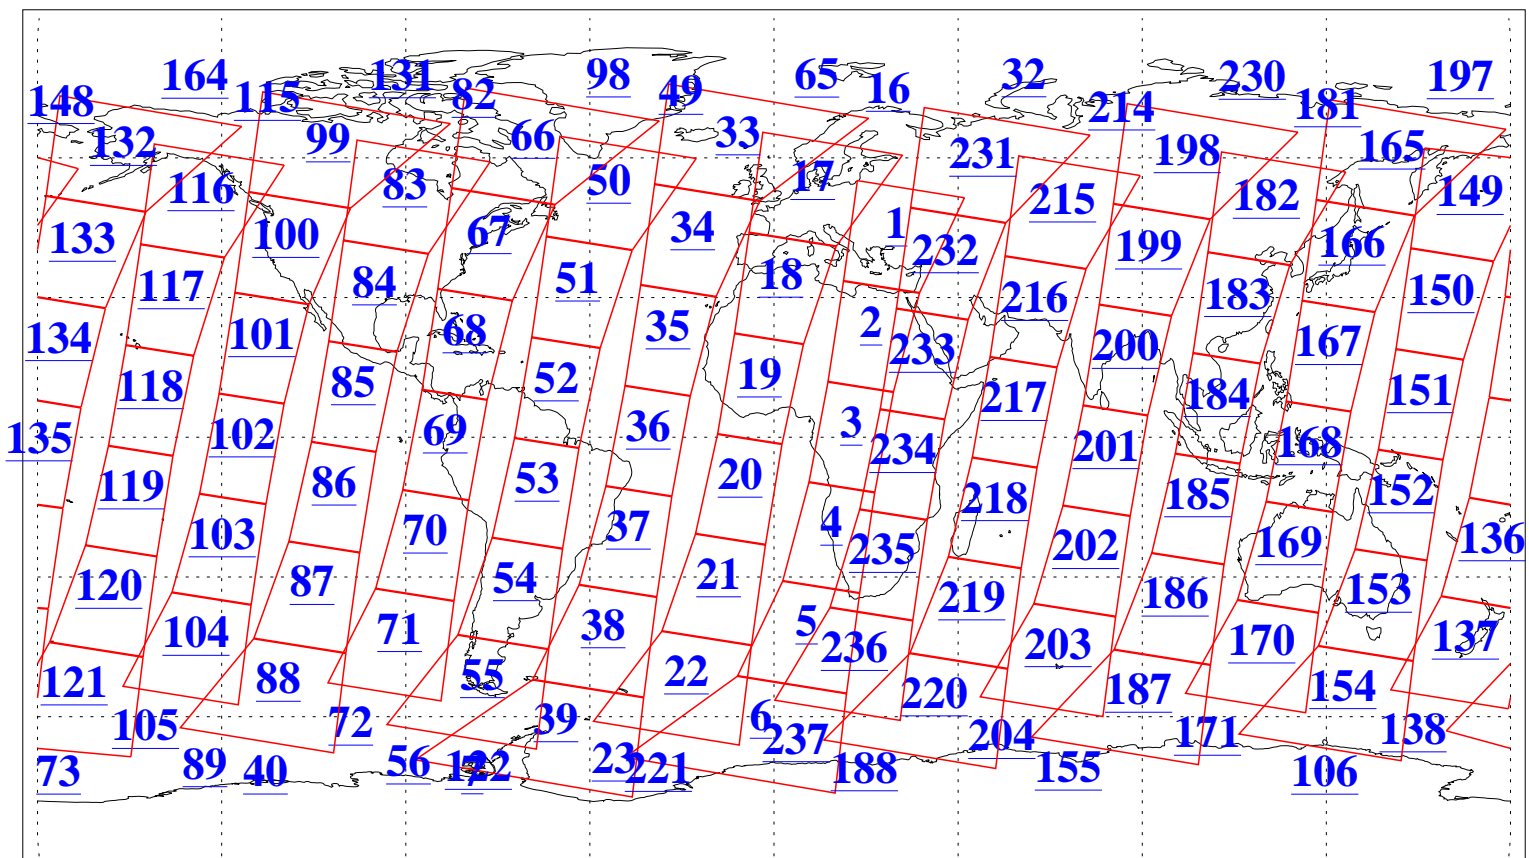

L1B Availability  
AMSU Granules: 240  
HSB Granules: 0  
AIRS Granules: 240

4 Jan 2015  
DoY 4  
Aqua Day 4628  
Granules: 1 to 120

Granules: 121 to 240

Legend: AMSU Available, HSB Available, AIRS Available

L1B Availability  
AMSU Granules: 240  
HSB Granules: 0  
AIRS Granules: 240

4 Jan 2015  
DoY 4  
Aqua Day 4628

Ascending Granules

Descending Granules

Legend: AMSU Available, HSB Available, AIRS Available

L1B Availability  
 AMSU Granules: 240  
 HSB Granules: 0  
 AIRS Granules: 240

4 Jan 2015  
 DoY 4  
 Aqua Day 4628

Northern Hemisphere Granules

Southern Hemisphere Granules

Legend: AMSU Available, HSB Available, AIRS Available