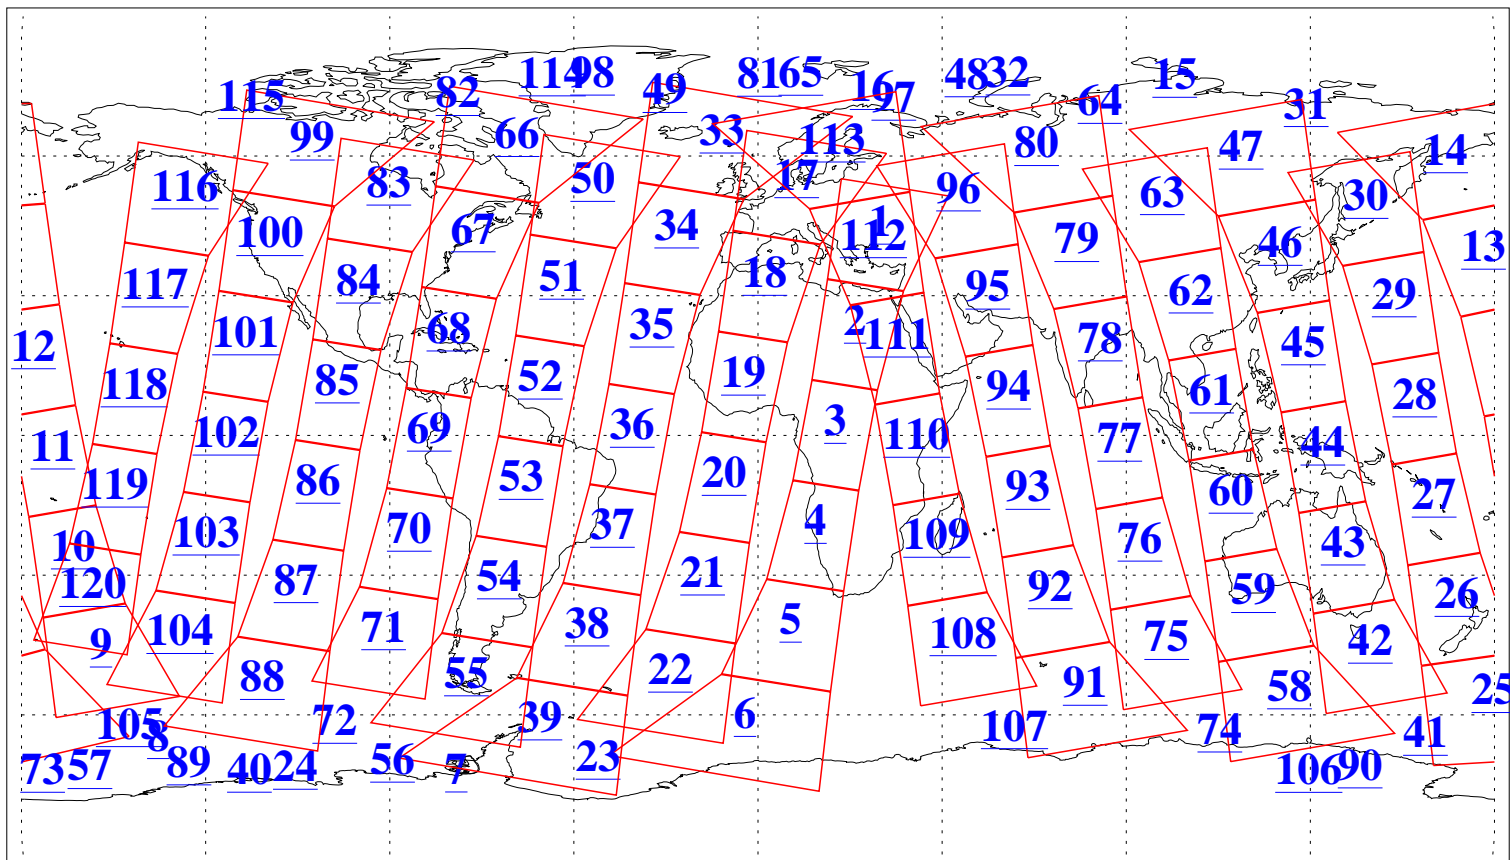

L1B Availability  
AMSU Granules: 240  
HSB Granules: 0  
AIRS Granules: 240

4 Jan 2015  
DoY 4  
Aqua Day 4628  
Granules: 1 to 120

Granules: 121 to 240

Legend: AMSU Available, HSB Available, AIRS Available

L1B Availability  
AMSU Granules: 240  
HSB Granules: 0  
AIRS Granules: 240

4 Jan 2015  
DoY 4  
Aqua Day 4628

Ascending Granules

Descending Granules

Legend: AMSU Available, HSB Available, AIRS Available

L1B Availability  
 AMSU Granules: 240  
 HSB Granules: 0  
 AIRS Granules: 240

4 Jan 2015  
 DoY 4  
 Aqua Day 4628

Northern Hemisphere Granules

Southern Hemisphere Granules

Legend: AMSU Available, HSB Available, AIRS Available