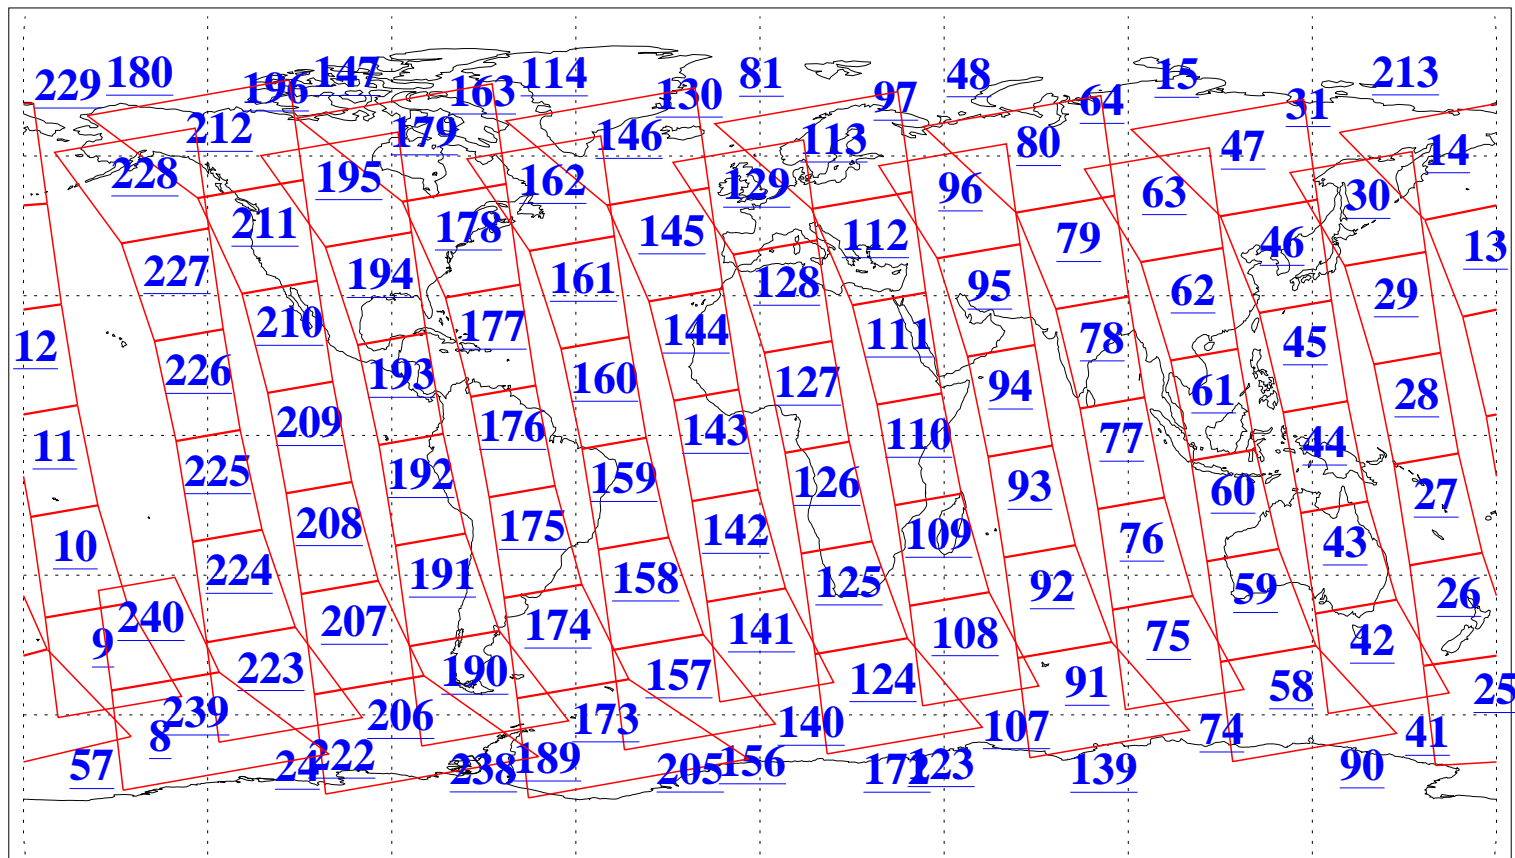

L1B Availability  
AMSU Granules: 240  
HSB Granules: 0  
AIRS Granules: 240

4 Jan 2015  
DoY 4  
Aqua Day 4628  
Granules: 1 to 120

Granules: 121 to 240

Legend: AMSU Available, HSB Available, AIRS Available

L1B Availability  
AMSU Granules: 240  
HSB Granules: 0  
AIRS Granules: 240

4 Jan 2015  
DoY 4  
Aqua Day 4628

Ascending Granules

Descending Granules

Legend: AMSU Available, HSB Available, AIRS Available

L1B Availability  
 AMSU Granules: 240  
 HSB Granules: 0  
 AIRS Granules: 240

4 Jan 2015  
 DoY 4  
 Aqua Day 4628

Northern Hemisphere Granules

Southern Hemisphere Granules

Legend: AMSU Available, HSB Available, AIRS Available