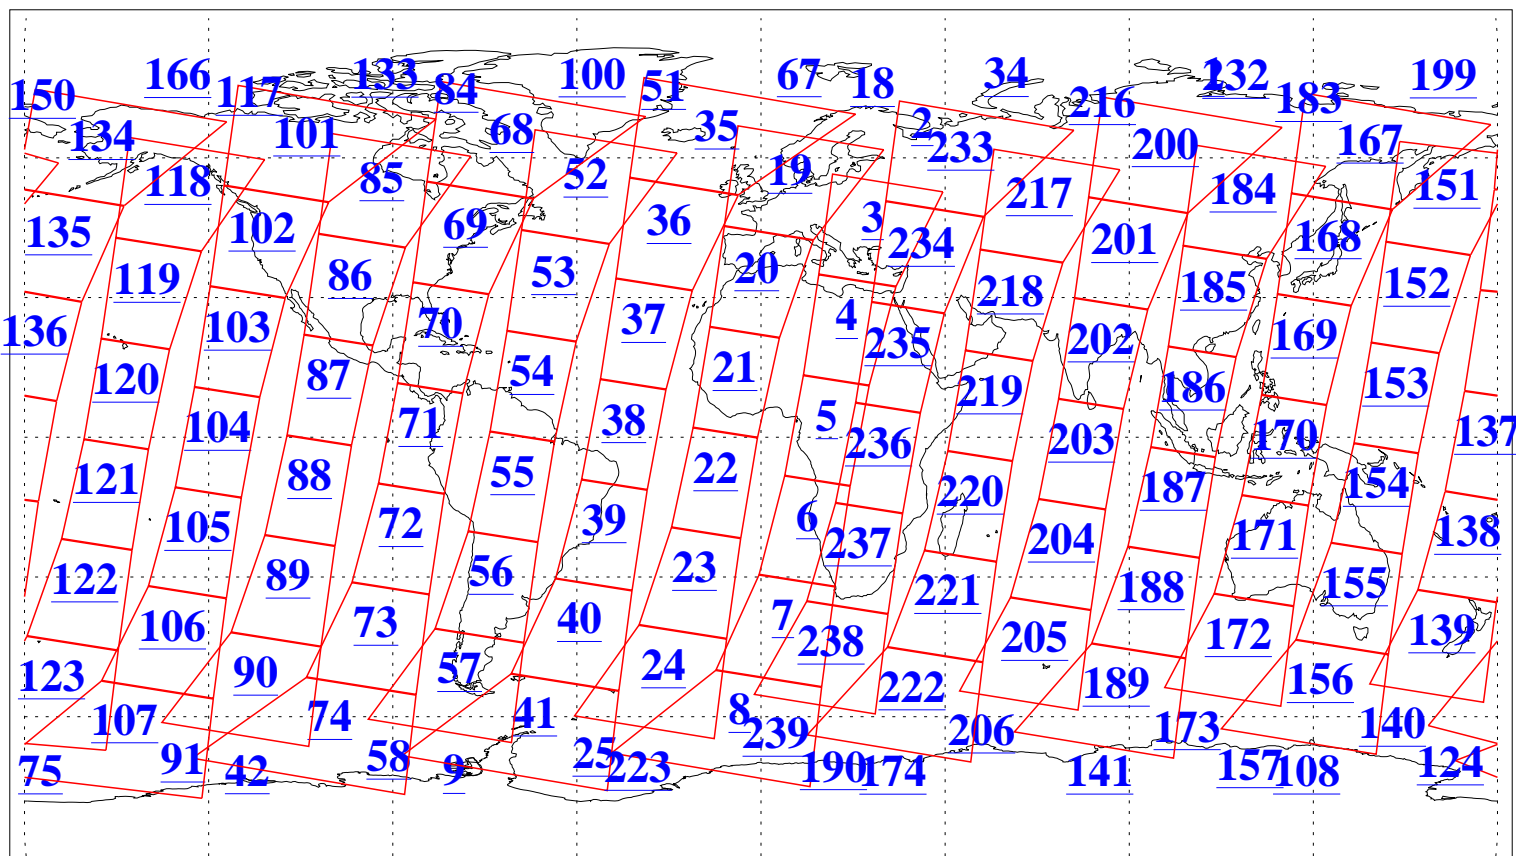

L1B Availability
AMSU Granules: 240
HSB Granules: 0
AIRS Granules: 240

2 Jan 2015
DoY 2
Aqua Day 4626
Granules: 1 to 120

Granules: 121 to 240

Legend: AMSU Available, HSB Available, AIRS Available

L1B Availability
AMSU Granules: 240
HSB Granules: 0
AIRS Granules: 240

2 Jan 2015
DoY 2
Aqua Day 4626
Ascending Granules

Descending Granules

Legend: AMSU Available, HSB Available, AIRS Available

L1B Availability
 AMSU Granules: 240
 HSB Granules: 0
 AIRS Granules: 240

2 Jan 2015
 DoY 2
 Aqua Day 4626

Northern Hemisphere Granules

Southern Hemisphere Granules

Legend: AMSU Available, HSB Available, AIRS Available