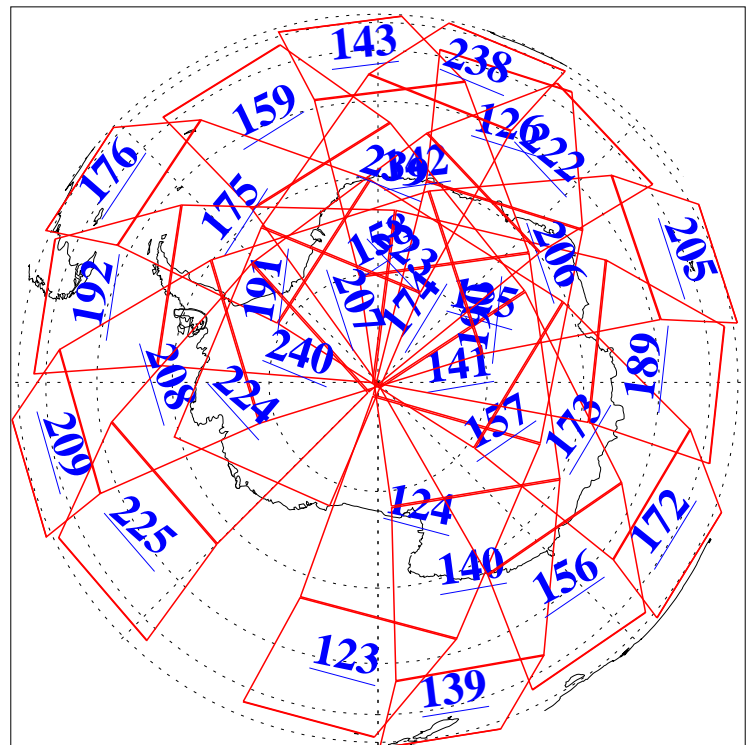

L1B Availability
AMSU Granules: 240
HSB Granules: 0
AIRS Granules: 240

2 Jan 2015
DoY 2
Aqua Day 4626
Granules: 1 to 120

Granules: 121 to 240

Legend: AMSU Available, HSB Available, AIRS Available

L1B Availability
AMSU Granules: 240
HSB Granules: 0
AIRS Granules: 240

2 Jan 2015
DoY 2
Aqua Day 4626
Ascending Granules

Descending Granules

Legend: AMSU Available, HSB Available, AIRS Available

L1B Availability
 AMSU Granules: 240
 HSB Granules: 0
 AIRS Granules: 240

2 Jan 2015
 DoY 2
 Aqua Day 4626

Northern Hemisphere Granules

Southern Hemisphere Granules

Legend: AMSU Available, HSB Available, AIRS Available