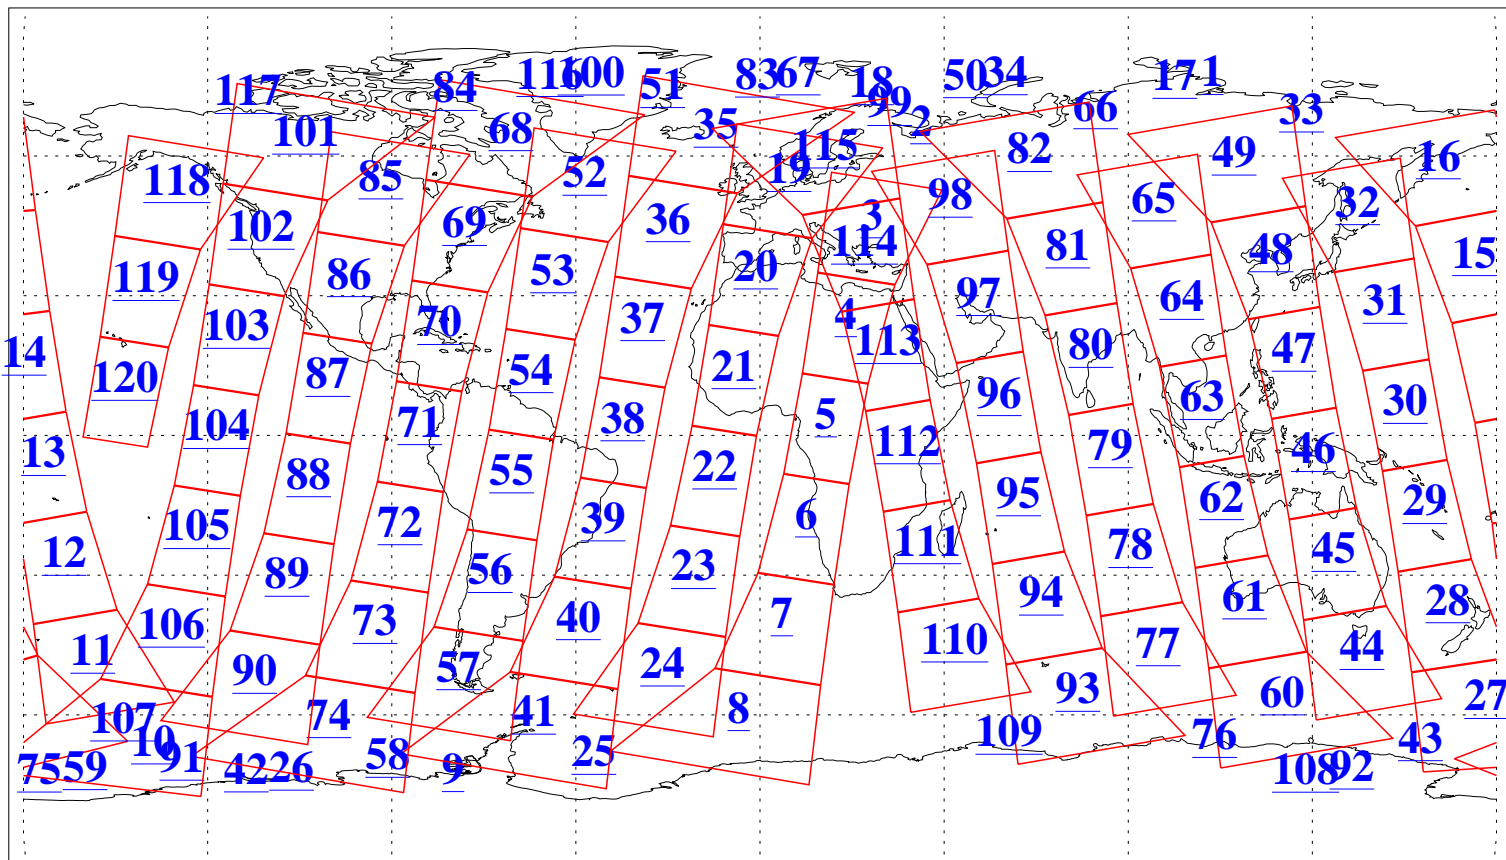

L1B Availability
AMSU Granules: 240
HSB Granules: 0
AIRS Granules: 240

2 Jan 2015
DoY 2
Aqua Day 4626
Granules: 1 to 120

Granules: 121 to 240

Legend: AMSU Available, HSB Available, AIRS Available

L1B Availability
AMSU Granules: 240
HSB Granules: 0
AIRS Granules: 240

2 Jan 2015
DoY 2
Aqua Day 4626
Ascending Granules

Descending Granules

Legend: AMSU Available, HSB Available, AIRS Available

L1B Availability
 AMSU Granules: 240
 HSB Granules: 0
 AIRS Granules: 240

2 Jan 2015
 DoY 2
 Aqua Day 4626

Northern Hemisphere Granules

Southern Hemisphere Granules

Legend: AMSU Available, HSB Available, AIRS Available