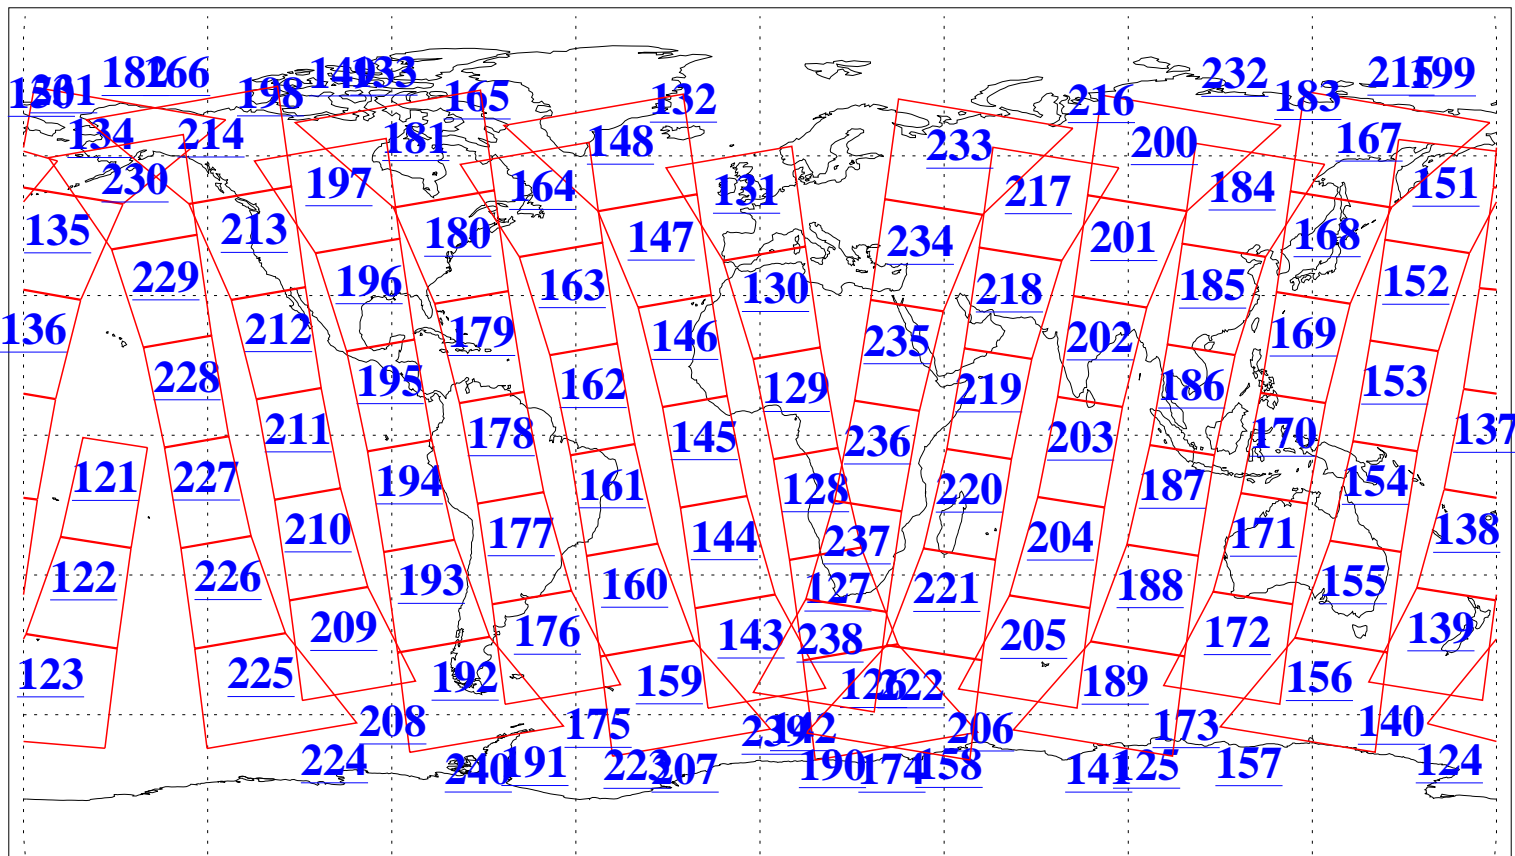

L1B Availability
AMSU Granules: 240
HSB Granules: 0
AIRS Granules: 240

2 Jan 2015
DoY 2
Aqua Day 4626
Granules: 1 to 120

Granules: 121 to 240

Legend: AMSU Available, HSB Available, AIRS Available

L1B Availability
AMSU Granules: 240
HSB Granules: 0
AIRS Granules: 240

2 Jan 2015
DoY 2
Aqua Day 4626
Ascending Granules

Descending Granules

Legend: AMSU Available, HSB Available, AIRS Available

L1B Availability
 AMSU Granules: 240
 HSB Granules: 0
 AIRS Granules: 240

2 Jan 2015
 DoY 2
 Aqua Day 4626

Northern Hemisphere Granules

Southern Hemisphere Granules

Legend: AMSU Available, HSB Available, AIRS Available