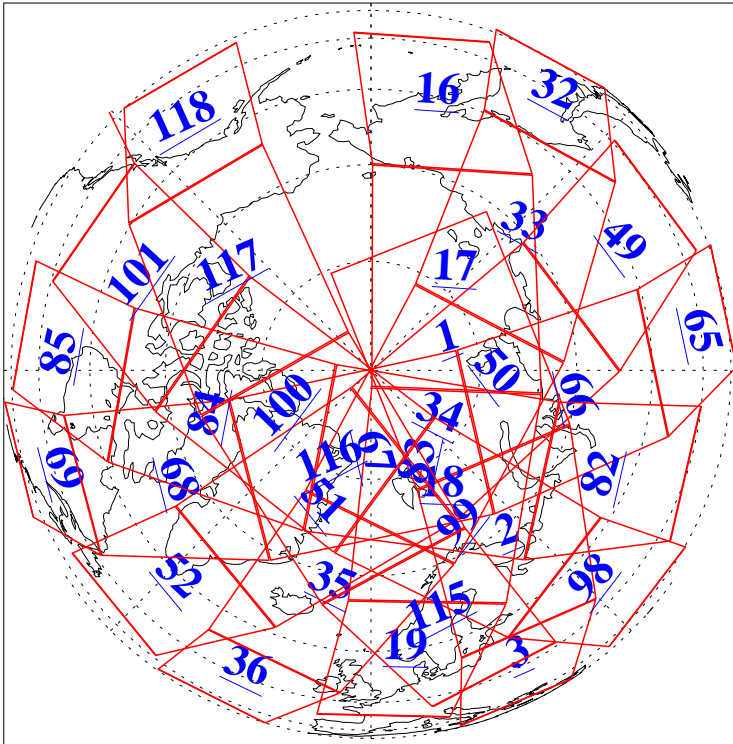

L1B Availability
AMSU Granules: 240
HSB Granules: 0
AIRS Granules: 240

2 Jan 2015
DoY 2
Aqua Day 4626
Granules: 1 to 120

Granules: 121 to 240

Legend: AMSU Available, HSB Available, AIRS Available

L1B Availability
AMSU Granules: 240
HSB Granules: 0
AIRS Granules: 240

2 Jan 2015
DoY 2
Aqua Day 4626
Ascending Granules

Descending Granules

Legend: AMSU Available, HSB Available, AIRS Available

L1B Availability
 AMSU Granules: 240
 HSB Granules: 0
 AIRS Granules: 240

2 Jan 2015
 DoY 2
 Aqua Day 4626

Northern Hemisphere Granules

Southern Hemisphere Granules

Legend: AMSU Available, HSB Available, AIRS Available