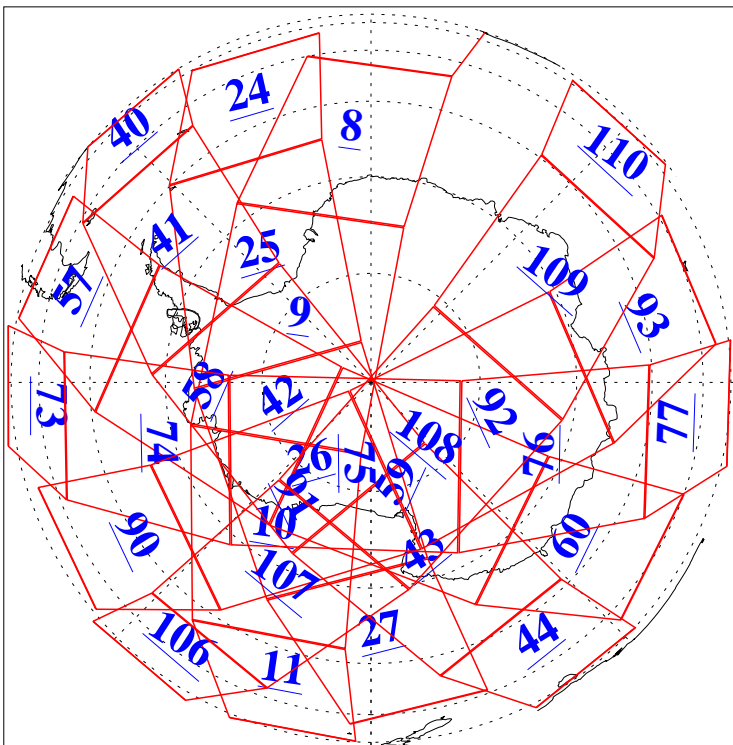

L1B Availability
AMSU Granules: 240
HSB Granules: 0
AIRS Granules: 240

2 Jan 2015
DoY 2
Aqua Day 4626
Granules: 1 to 120

Granules: 121 to 240

Legend: AMSU Available, HSB Available, AIRS Available

L1B Availability
AMSU Granules: 240
HSB Granules: 0
AIRS Granules: 240

2 Jan 2015
DoY 2
Aqua Day 4626
Ascending Granules

Descending Granules

Legend: AMSU Available, HSB Available, AIRS Available

L1B Availability
 AMSU Granules: 240
 HSB Granules: 0
 AIRS Granules: 240

2 Jan 2015
 DoY 2
 Aqua Day 4626

Northern Hemisphere Granules

Southern Hemisphere Granules

Legend: AMSU Available, HSB Available, AIRS Available