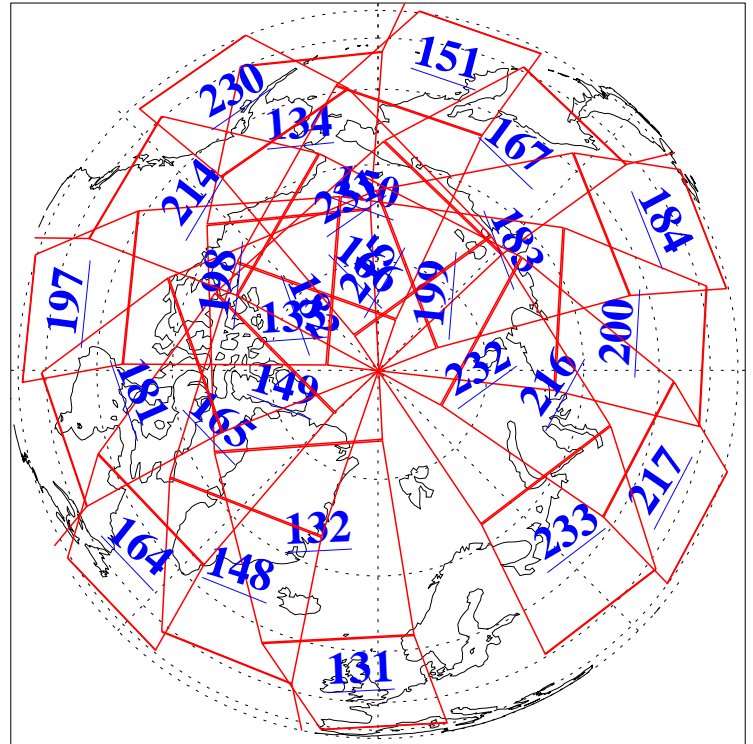

2 Jan 2015
DoY 2
Aqua Day 4626
Ascending Granules

Descending Granules

Legend: AMSU Available, HSB Available, AIRS Available

L1B Availability
 AMSU Granules: 240
 HSB Granules: 0
 AIRS Granules: 240

2 Jan 2015
 DoY 2
 Aqua Day 4626

Northern Hemisphere Granules

Southern Hemisphere Granules

Legend: AMSU Available, HSB Available, AIRS Available