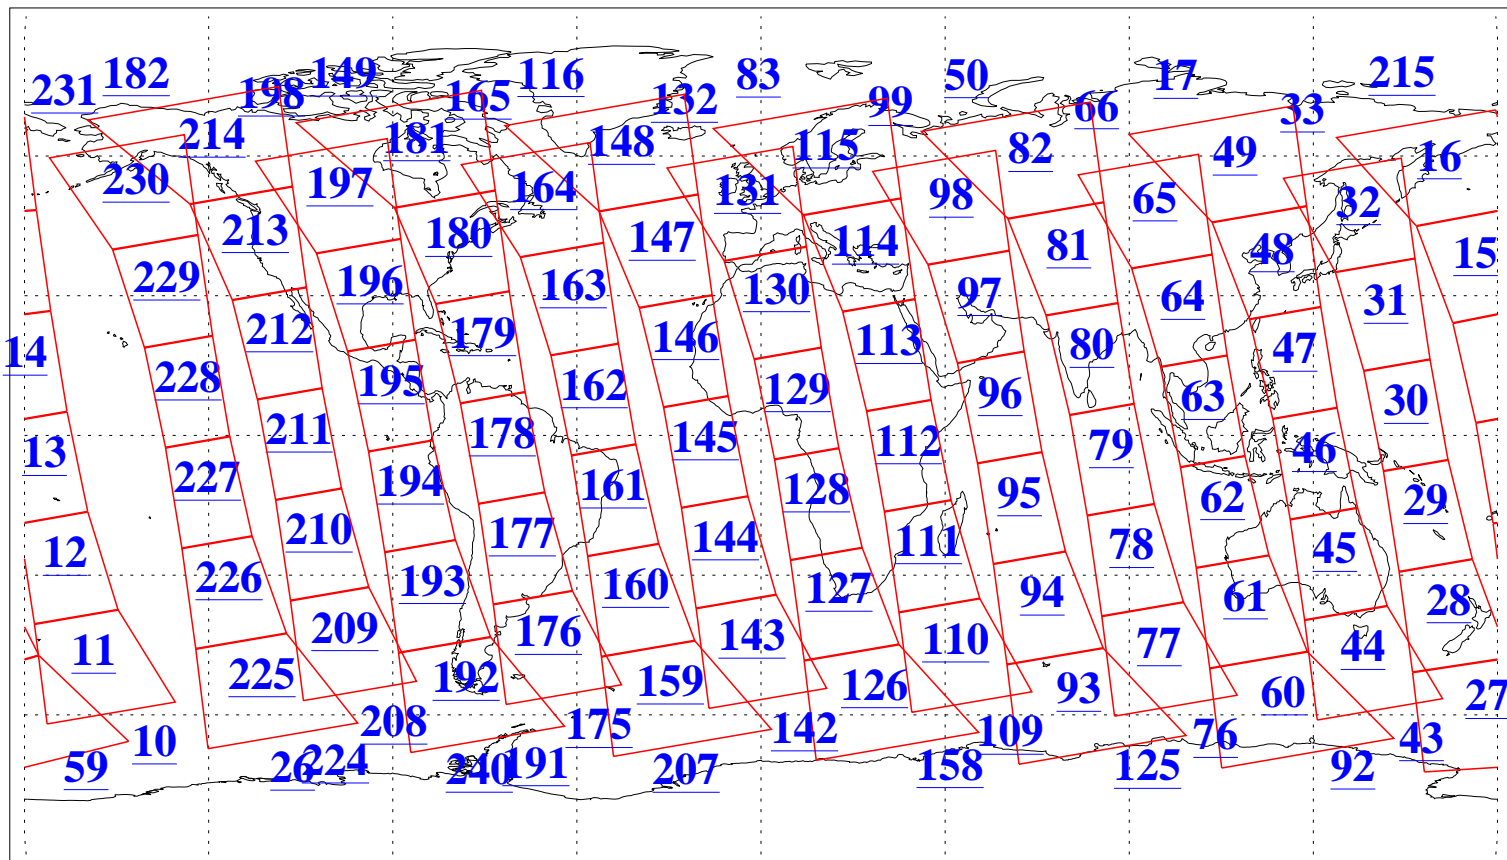

L1B Availability
AMSU Granules: 240
HSB Granules: 0
AIRS Granules: 240

2 Jan 2015
DoY 2
Aqua Day 4626
Granules: 1 to 120

Granules: 121 to 240

Legend: AMSU Available, HSB Available, AIRS Available

L1B Availability
AMSU Granules: 240
HSB Granules: 0
AIRS Granules: 240

2 Jan 2015
DoY 2
Aqua Day 4626
Ascending Granules

Descending Granules

Legend: AMSU Available, HSB Available, AIRS Available

L1B Availability
 AMSU Granules: 240
 HSB Granules: 0
 AIRS Granules: 240

2 Jan 2015
 DoY 2
 Aqua Day 4626

Northern Hemisphere Granules

Southern Hemisphere Granules

Legend: AMSU Available, HSB Available, AIRS Available