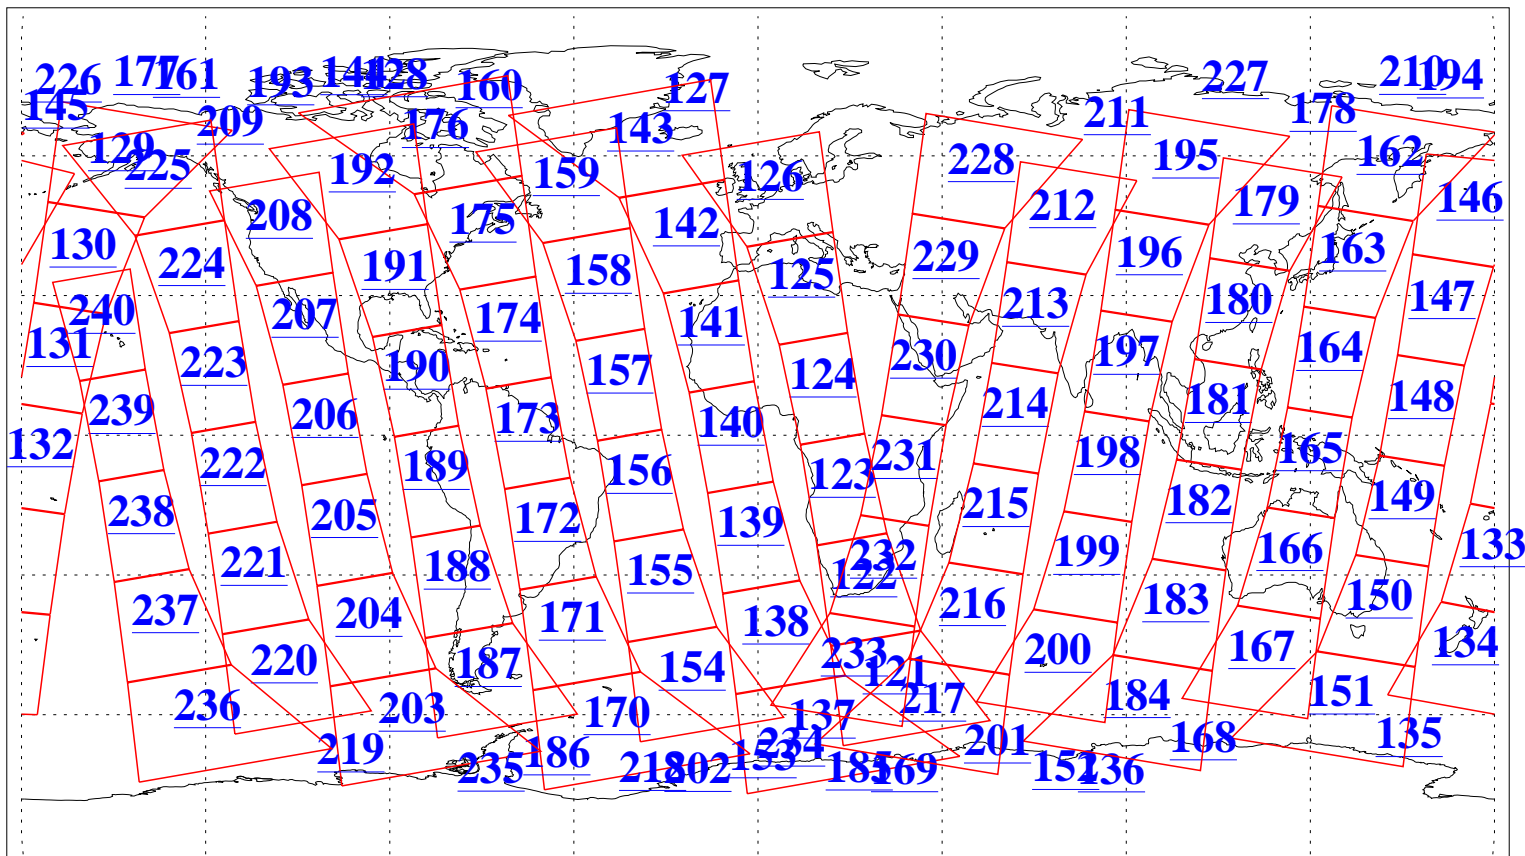

L1B Availability
AMSU Granules: 240
HSB Granules: 0
AIRS Granules: 240

30 Dec 2014
DoY 364
Aqua Day 4623
Granules: 1 to 120

Granules: 121 to 240

Legend: AMSU Available, HSB Available, AIRS Available

L1B Availability
AMSU Granules: 240
HSB Granules: 0
AIRS Granules: 240

30 Dec 2014
DoY 364
Aqua Day 4623

Ascending Granules

Descending Granules

Legend: AMSU Available, HSB Available, AIRS Available

L1B Availability
 AMSU Granules: 240
 HSB Granules: 0
 AIRS Granules: 240

30 Dec 2014
 DoY 364
 Aqua Day 4623

Northern Hemisphere Granules

Southern Hemisphere Granules

Legend: AMSU Available, HSB Available, AIRS Available