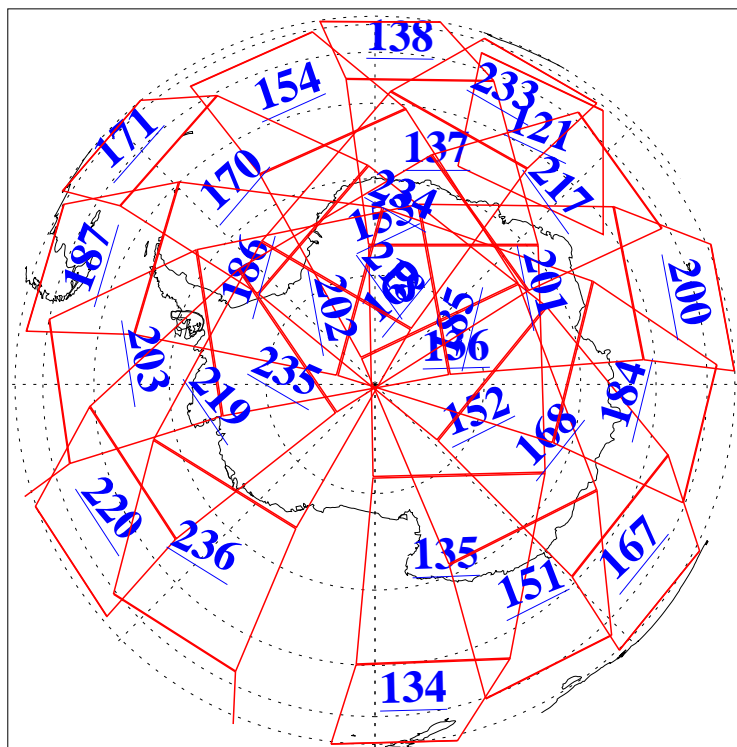

L1B Availability
AMSU Granules: 240
HSB Granules: 0
AIRS Granules: 240

30 Dec 2014
DoY 364
Aqua Day 4623
Granules: 1 to 120

Granules: 121 to 240

Legend: AMSU Available, HSB Available, AIRS Available

L1B Availability
AMSU Granules: 240
HSB Granules: 0
AIRS Granules: 240

30 Dec 2014
DoY 364
Aqua Day 4623

Ascending Granules

Descending Granules

Legend: AMSU Available, HSB Available, AIRS Available

L1B Availability
 AMSU Granules: 240
 HSB Granules: 0
 AIRS Granules: 240

30 Dec 2014
 DoY 364
 Aqua Day 4623

Northern Hemisphere Granules

Southern Hemisphere Granules

Legend: AMSU Available, HSB Available, AIRS Available