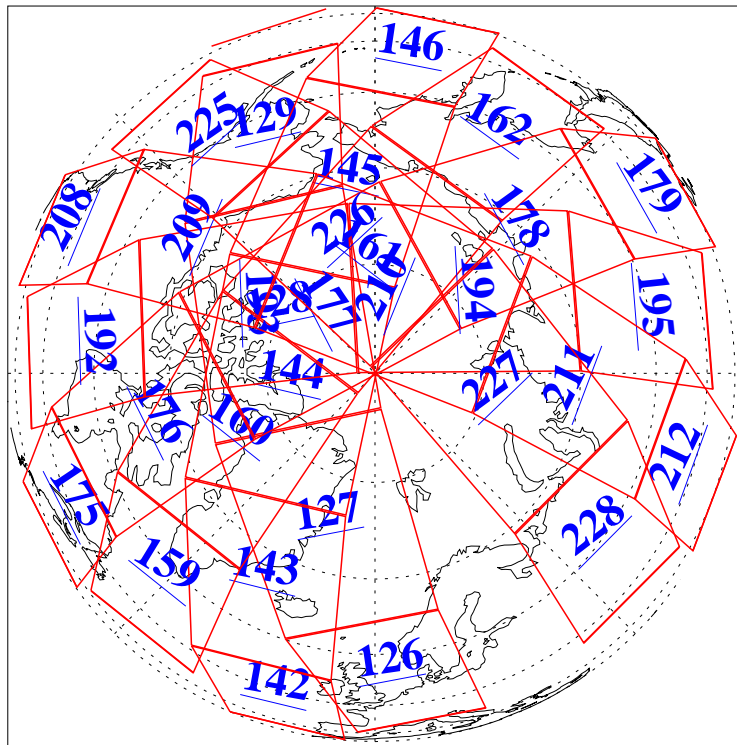

30 Dec 2014
DoY 364
Aqua Day 4623

Ascending Granules

Descending Granules

Legend: AMSU Available, HSB Available, AIRS Available

L1B Availability
 AMSU Granules: 240
 HSB Granules: 0
 AIRS Granules: 240

30 Dec 2014
 DoY 364
 Aqua Day 4623

Northern Hemisphere Granules

Southern Hemisphere Granules

Legend: AMSU Available, HSB Available, AIRS Available