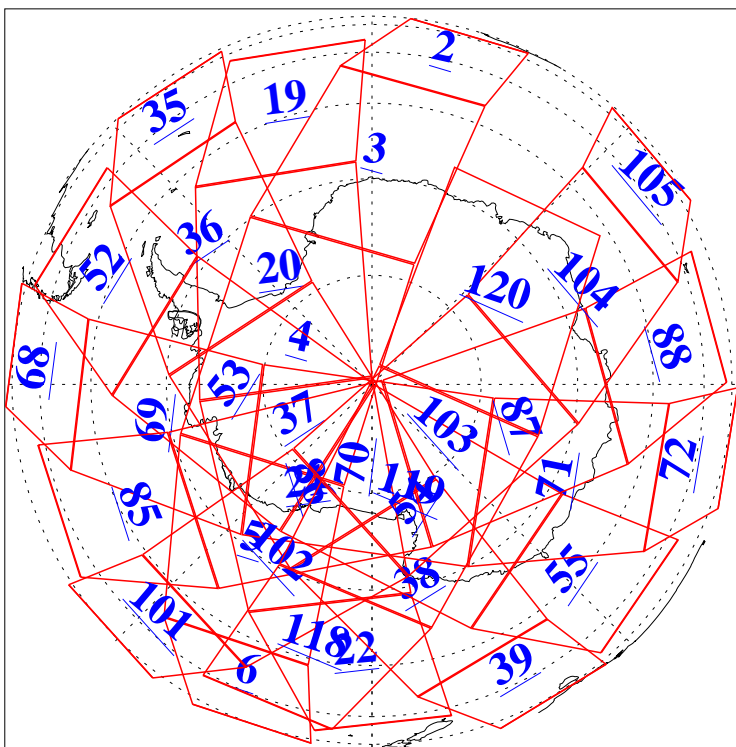

L1B Availability
AMSU Granules: 240
HSB Granules: 0
AIRS Granules: 240

30 Dec 2014
DoY 364
Aqua Day 4623
Granules: 1 to 120

Granules: 121 to 240

Legend: AMSU Available, HSB Available, AIRS Available

L1B Availability
AMSU Granules: 240
HSB Granules: 0
AIRS Granules: 240

30 Dec 2014
DoY 364
Aqua Day 4623

Ascending Granules

Descending Granules

Legend: AMSU Available, HSB Available, AIRS Available

L1B Availability
 AMSU Granules: 240
 HSB Granules: 0
 AIRS Granules: 240

30 Dec 2014
 DoY 364
 Aqua Day 4623

Northern Hemisphere Granules

Southern Hemisphere Granules

Legend: AMSU Available, HSB Available, AIRS Available