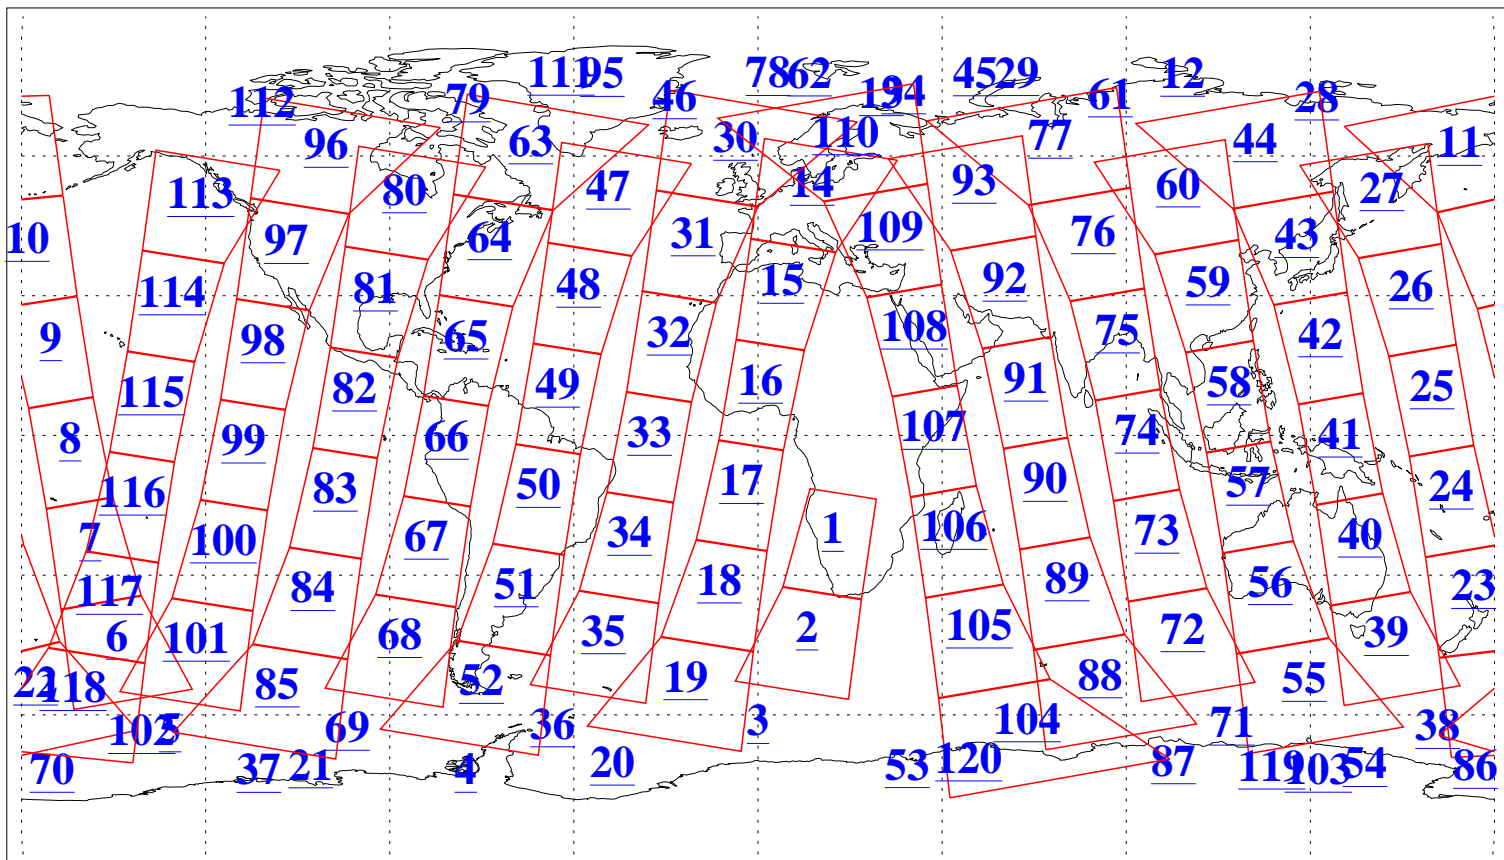

L1B Availability
AMSU Granules: 240
HSB Granules: 0
AIRS Granules: 240

30 Dec 2014
DoY 364
Aqua Day 4623
Granules: 1 to 120

Granules: 121 to 240

Legend: AMSU Available, HSB Available, AIRS Available

L1B Availability
AMSU Granules: 240
HSB Granules: 0
AIRS Granules: 240

30 Dec 2014
DoY 364
Aqua Day 4623

Ascending Granules

Descending Granules

Legend: AMSU Available, HSB Available, AIRS Available

L1B Availability
 AMSU Granules: 240
 HSB Granules: 0
 AIRS Granules: 240

30 Dec 2014
 DoY 364
 Aqua Day 4623

Northern Hemisphere Granules

Southern Hemisphere Granules

Legend: AMSU Available, HSB Available, AIRS Available