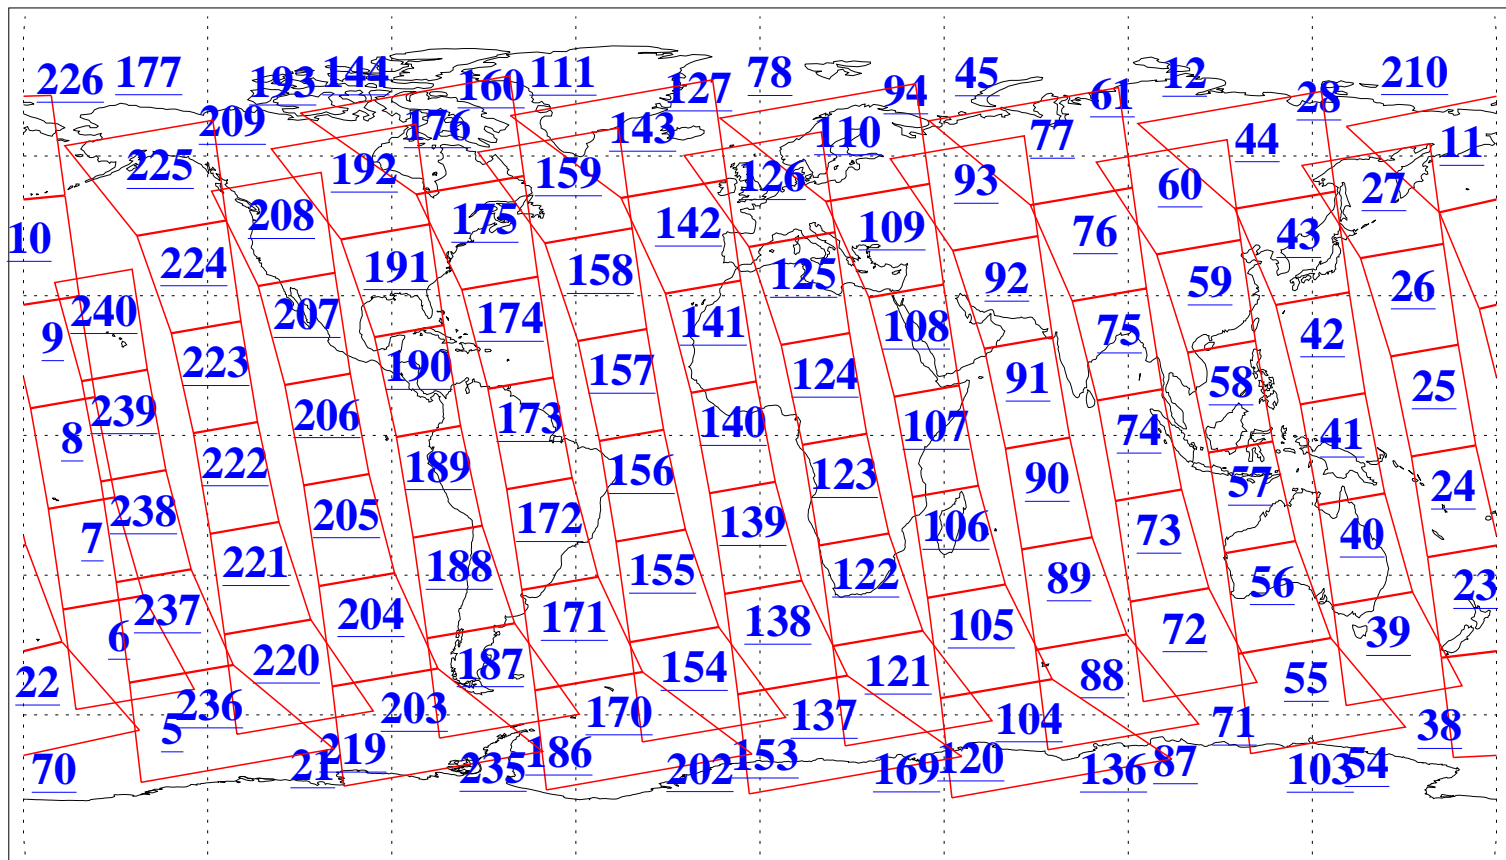

L1B Availability
AMSU Granules: 240
HSB Granules: 0
AIRS Granules: 240

30 Dec 2014
DoY 364
Aqua Day 4623
Granules: 1 to 120

Granules: 121 to 240

Legend: AMSU Available, HSB Available, AIRS Available

L1B Availability
AMSU Granules: 240
HSB Granules: 0
AIRS Granules: 240

30 Dec 2014
DoY 364
Aqua Day 4623

Ascending Granules

Descending Granules

Legend: AMSU Available, HSB Available, AIRS Available

L1B Availability
 AMSU Granules: 240
 HSB Granules: 0
 AIRS Granules: 240

30 Dec 2014
 DoY 364
 Aqua Day 4623

Northern Hemisphere Granules

Southern Hemisphere Granules

Legend: AMSU Available, HSB Available, AIRS Available