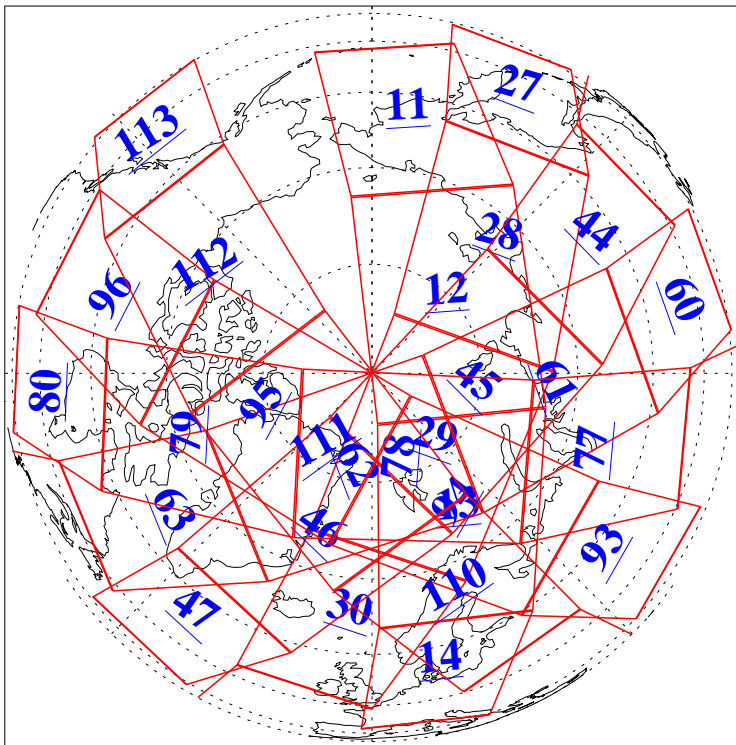

L1B Availability
AMSU Granules: 240
HSB Granules: 0
AIRS Granules: 240

30 Dec 2014
DoY 364
Aqua Day 4623
Granules: 1 to 120

Granules: 121 to 240

Legend: AMSU Available, HSB Available, AIRS Available

L1B Availability
AMSU Granules: 240
HSB Granules: 0
AIRS Granules: 240

30 Dec 2014
DoY 364
Aqua Day 4623

Ascending Granules

Descending Granules

Legend: AMSU Available, HSB Available, AIRS Available

L1B Availability
 AMSU Granules: 240
 HSB Granules: 0
 AIRS Granules: 240

30 Dec 2014
 DoY 364
 Aqua Day 4623

Northern Hemisphere Granules

Southern Hemisphere Granules

Legend: AMSU Available, HSB Available, AIRS Available