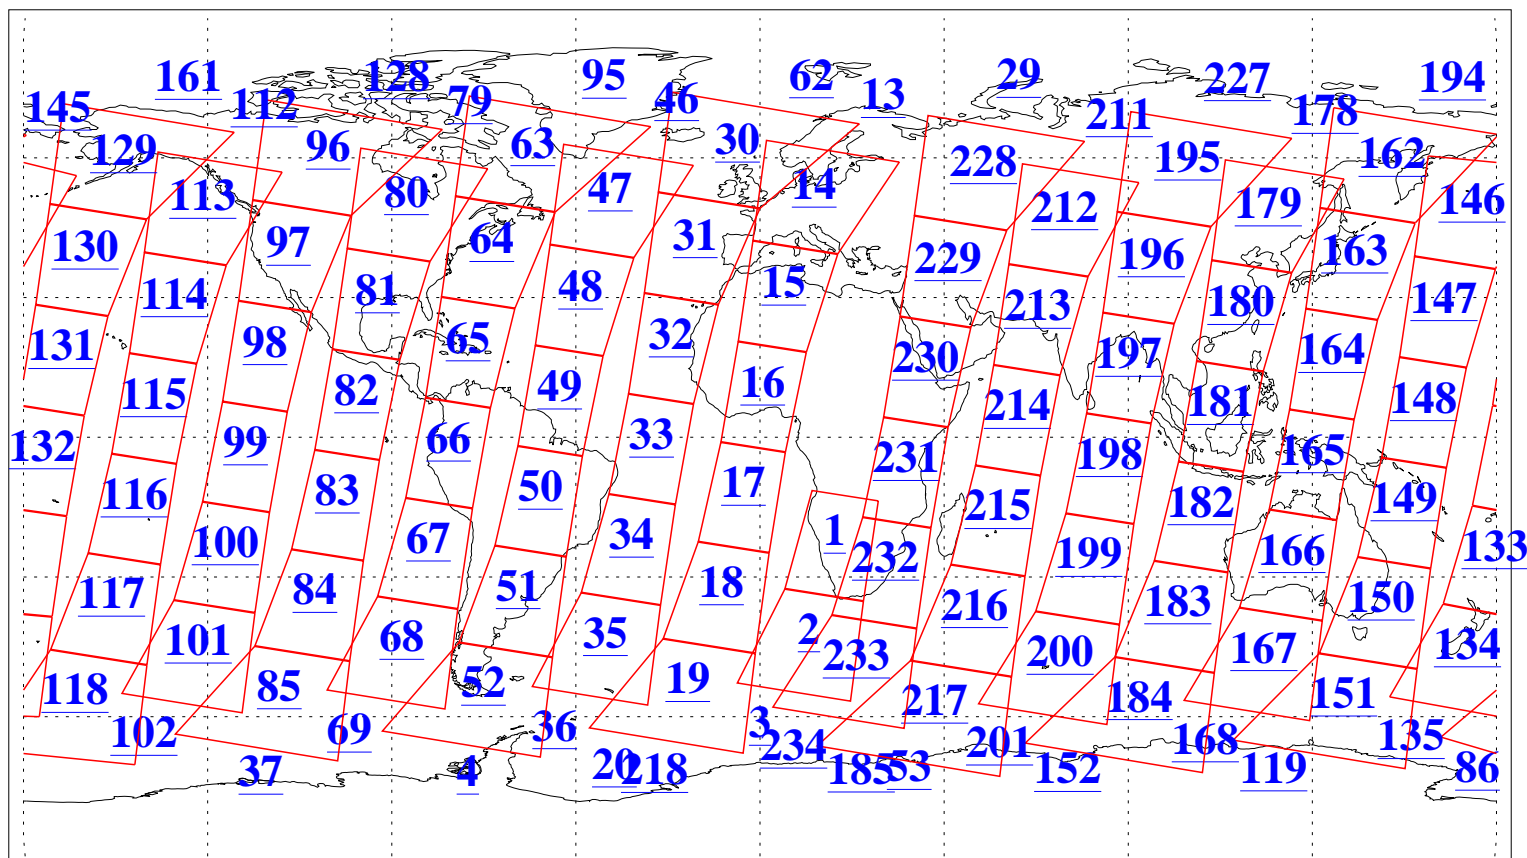

L1B Availability
AMSU Granules: 240
HSB Granules: 0
AIRS Granules: 240

30 Dec 2014
DoY 364
Aqua Day 4623
Granules: 1 to 120

Granules: 121 to 240

Legend: AMSU Available, HSB Available, AIRS Available

L1B Availability
AMSU Granules: 240
HSB Granules: 0
AIRS Granules: 240

30 Dec 2014
DoY 364
Aqua Day 4623

Ascending Granules

Descending Granules

Legend: AMSU Available, HSB Available, AIRS Available

L1B Availability
 AMSU Granules: 240
 HSB Granules: 0
 AIRS Granules: 240

30 Dec 2014
 DoY 364
 Aqua Day 4623

Northern Hemisphere Granules

Southern Hemisphere Granules

Legend: AMSU Available, HSB Available, AIRS Available