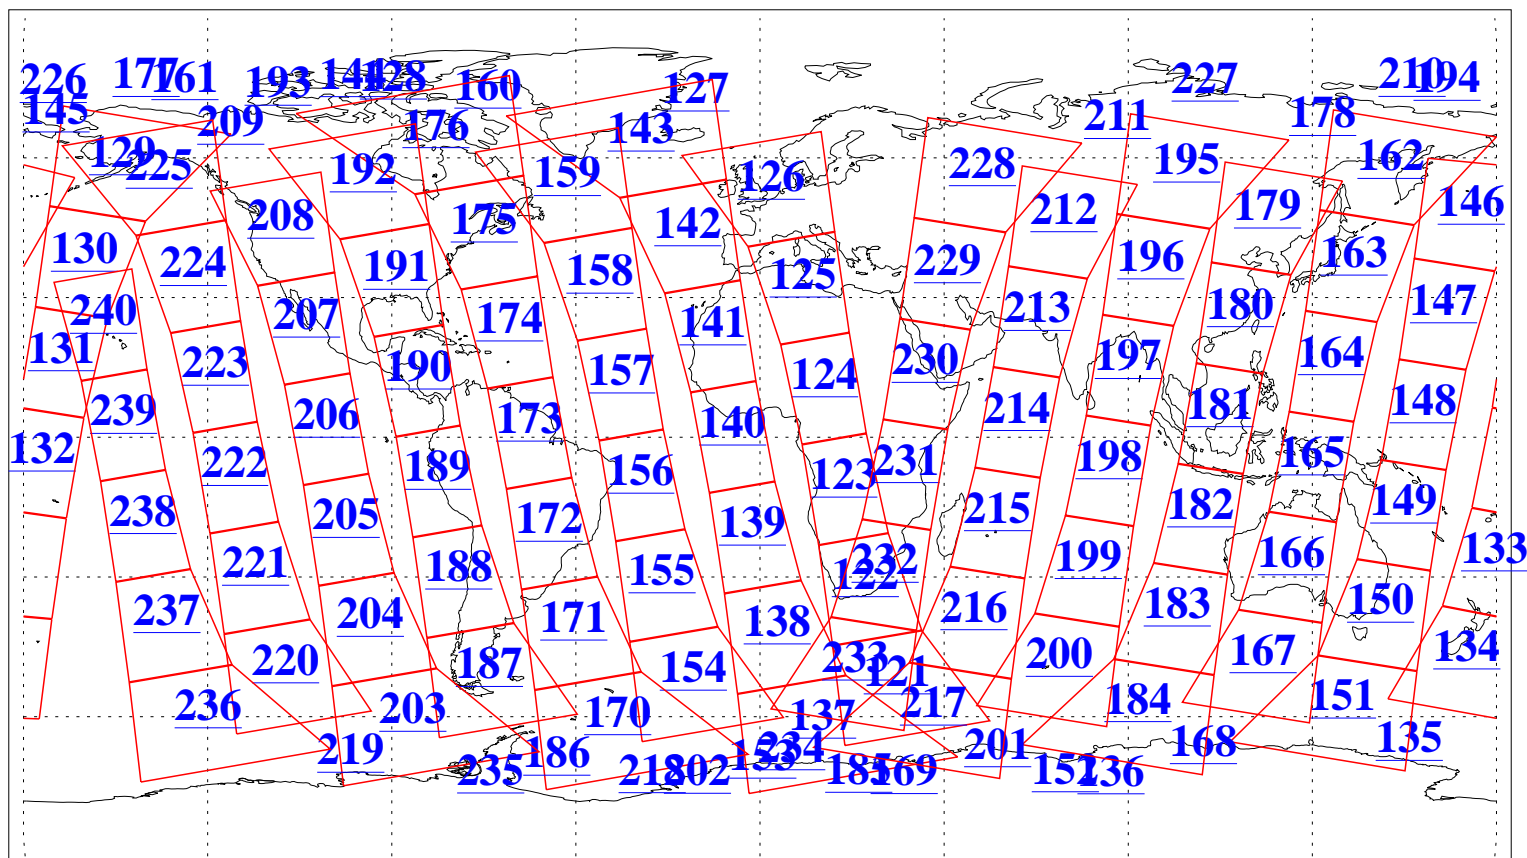

L1B Availability
AMSU Granules: 240
HSB Granules: 0
AIRS Granules: 240

14 Dec 2014
DoY 348
Aqua Day 4607
Granules: 1 to 120

Granules: 121 to 240

Legend: AMSU Available, HSB Available, AIRS Available

L1B Availability
AMSU Granules: 240
HSB Granules: 0
AIRS Granules: 240

14 Dec 2014
DoY 348
Aqua Day 4607

Ascending Granules

Descending Granules

Legend: AMSU Available, HSB Available, AIRS Available

L1B Availability
 AMSU Granules: 240
 HSB Granules: 0
 AIRS Granules: 240

14 Dec 2014
 DoY 348
 Aqua Day 4607

Northern Hemisphere Granules

Southern Hemisphere Granules

Legend: AMSU Available, HSB Available, AIRS Available