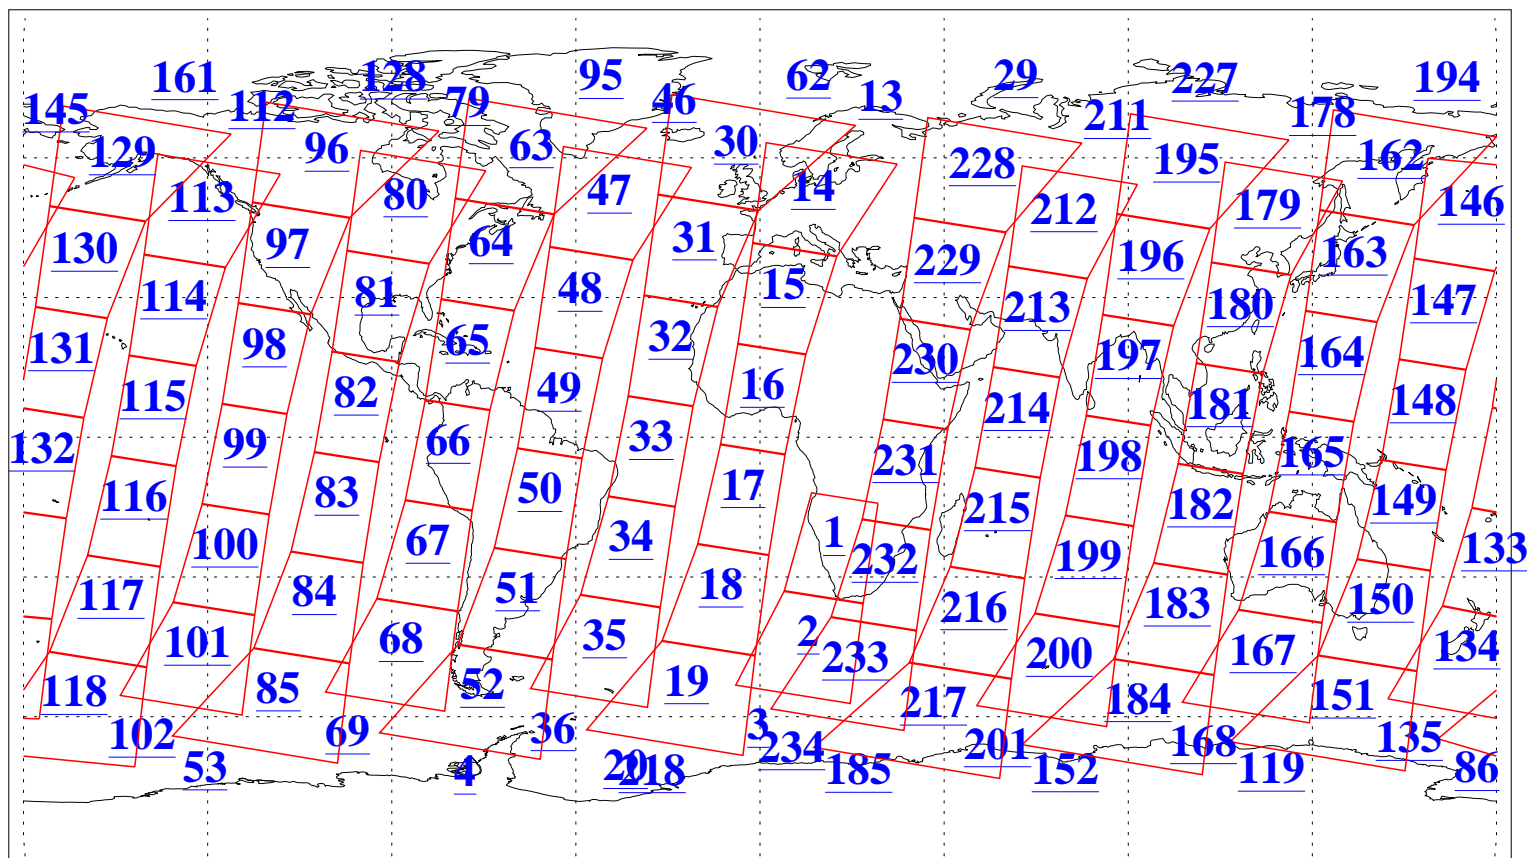

L1B Availability
AMSU Granules: 240
HSB Granules: 0
AIRS Granules: 240

14 Dec 2014
DoY 348
Aqua Day 4607
Granules: 1 to 120

Granules: 121 to 240

Legend: AMSU Available, HSB Available, AIRS Available

L1B Availability
AMSU Granules: 240
HSB Granules: 0
AIRS Granules: 240

14 Dec 2014
DoY 348
Aqua Day 4607

Ascending Granules

Descending Granules

Legend: AMSU Available, HSB Available, AIRS Available

L1B Availability
 AMSU Granules: 240
 HSB Granules: 0
 AIRS Granules: 240

14 Dec 2014
 DoY 348
 Aqua Day 4607

Northern Hemisphere Granules

Southern Hemisphere Granules

Legend: AMSU Available, HSB Available, AIRS Available