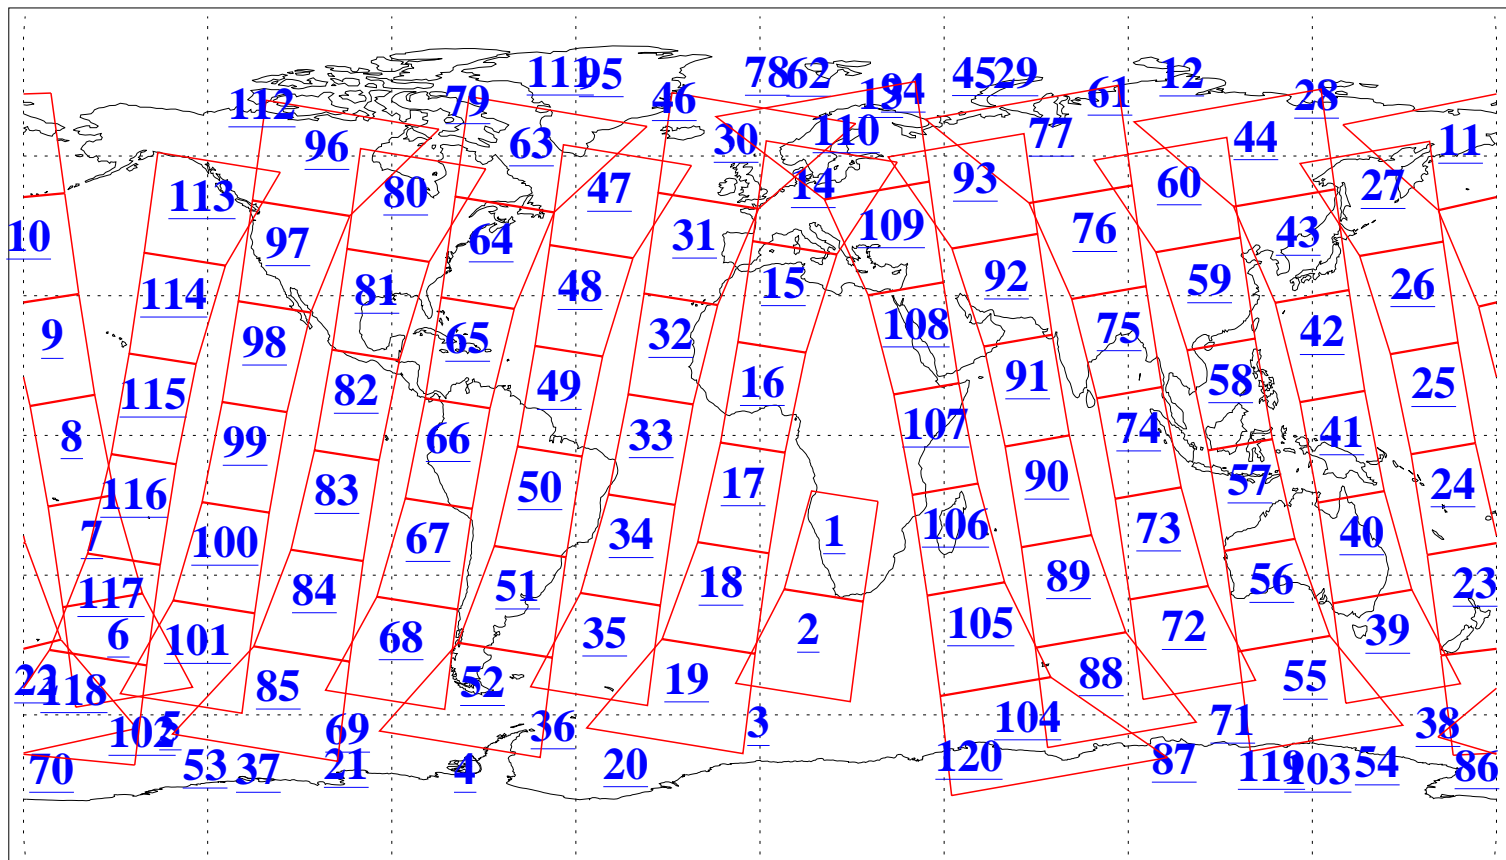

L1B Availability
AMSU Granules: 240
HSB Granules: 0
AIRS Granules: 240

14 Dec 2014
DoY 348
Aqua Day 4607
Granules: 1 to 120

Granules: 121 to 240

Legend: AMSU Available, HSB Available, AIRS Available

L1B Availability
AMSU Granules: 240
HSB Granules: 0
AIRS Granules: 240

14 Dec 2014
DoY 348
Aqua Day 4607

Ascending Granules

Descending Granules

Legend: AMSU Available, HSB Available, AIRS Available

L1B Availability
 AMSU Granules: 240
 HSB Granules: 0
 AIRS Granules: 240

14 Dec 2014
 DoY 348
 Aqua Day 4607

Northern Hemisphere Granules

Southern Hemisphere Granules

Legend: AMSU Available, HSB Available, AIRS Available