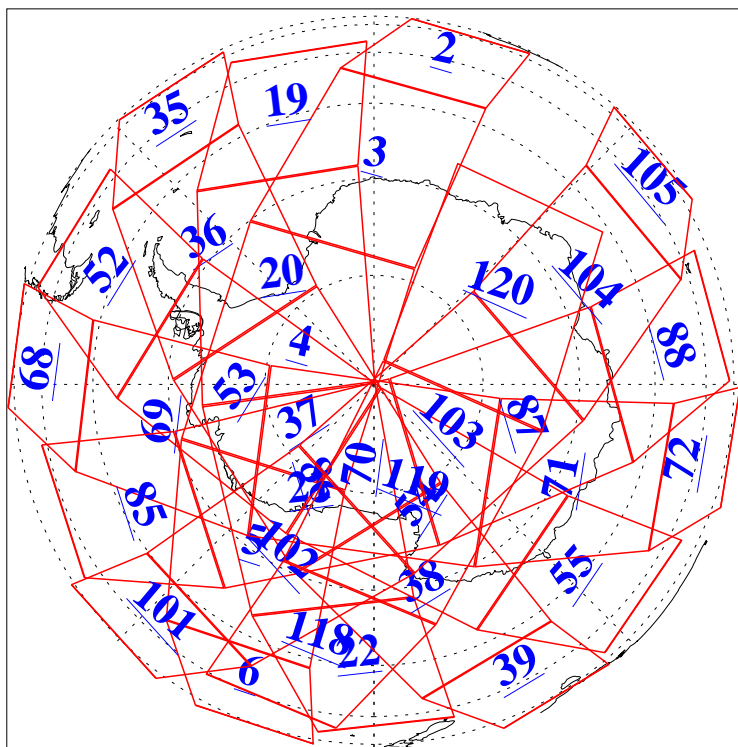

L1B Availability
AMSU Granules: 240
HSB Granules: 0
AIRS Granules: 240

14 Dec 2014
DoY 348
Aqua Day 4607
Granules: 1 to 120

Granules: 121 to 240

Legend: AMSU Available, HSB Available, AIRS Available

L1B Availability
AMSU Granules: 240
HSB Granules: 0
AIRS Granules: 240

14 Dec 2014
DoY 348
Aqua Day 4607

Ascending Granules

Descending Granules

Legend: AMSU Available, HSB Available, AIRS Available

L1B Availability
 AMSU Granules: 240
 HSB Granules: 0
 AIRS Granules: 240

14 Dec 2014
 DoY 348
 Aqua Day 4607

Northern Hemisphere Granules

Southern Hemisphere Granules

Legend: AMSU Available, HSB Available, AIRS Available