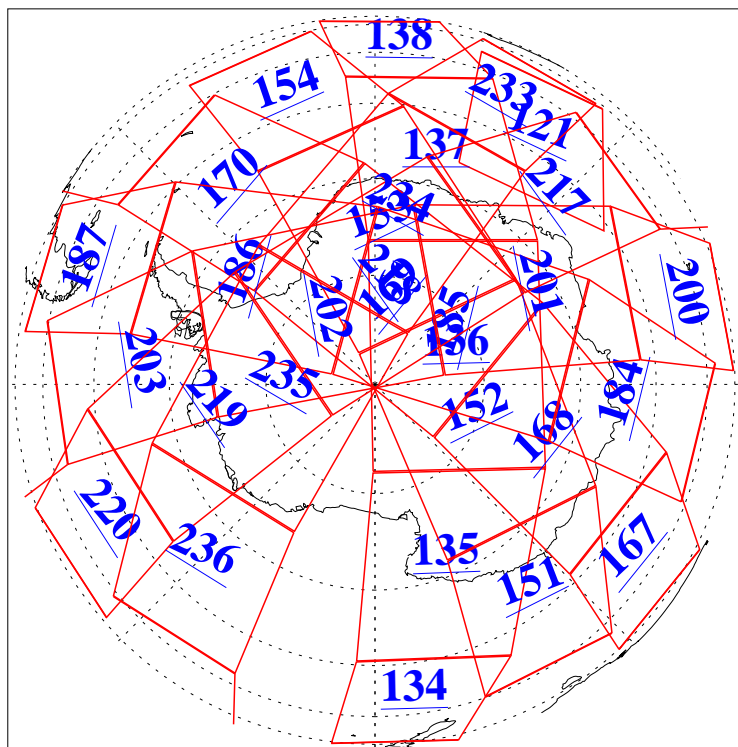

L1B Availability
AMSU Granules: 240
HSB Granules: 0
AIRS Granules: 240

14 Dec 2014
DoY 348
Aqua Day 4607
Granules: 1 to 120

Granules: 121 to 240

Legend: AMSU Available, HSB Available, AIRS Available

L1B Availability
AMSU Granules: 240
HSB Granules: 0
AIRS Granules: 240

14 Dec 2014
DoY 348
Aqua Day 4607

Ascending Granules

Descending Granules

Legend: AMSU Available, HSB Available, AIRS Available

L1B Availability
 AMSU Granules: 240
 HSB Granules: 0
 AIRS Granules: 240

14 Dec 2014
 DoY 348
 Aqua Day 4607

Northern Hemisphere Granules

Southern Hemisphere Granules

Legend: AMSU Available, HSB Available, AIRS Available