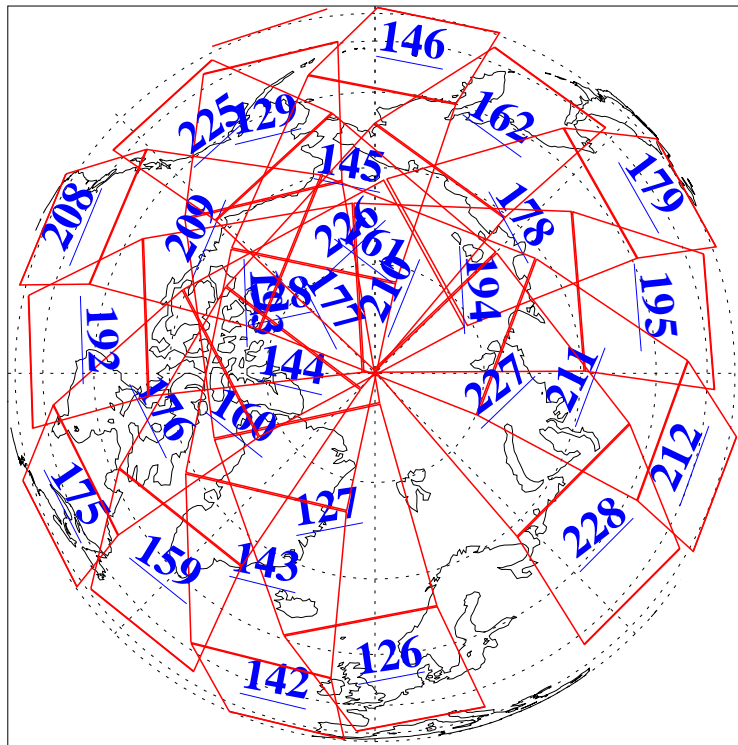

L1B Availability
AMSU Granules: 240
HSB Granules: 0
AIRS Granules: 240

14 Dec 2014
DoY 348
Aqua Day 4607
Granules: 1 to 120

Granules: 121 to 240

Legend: AMSU Available, HSB Available, AIRS Available

L1B Availability
AMSU Granules: 240
HSB Granules: 0
AIRS Granules: 240

14 Dec 2014
DoY 348
Aqua Day 4607

Ascending Granules

Descending Granules

Legend: AMSU Available, HSB Available, AIRS Available

L1B Availability
 AMSU Granules: 240
 HSB Granules: 0
 AIRS Granules: 240

14 Dec 2014
 DoY 348
 Aqua Day 4607

Northern Hemisphere Granules

Southern Hemisphere Granules

Legend: AMSU Available, HSB Available, AIRS Available