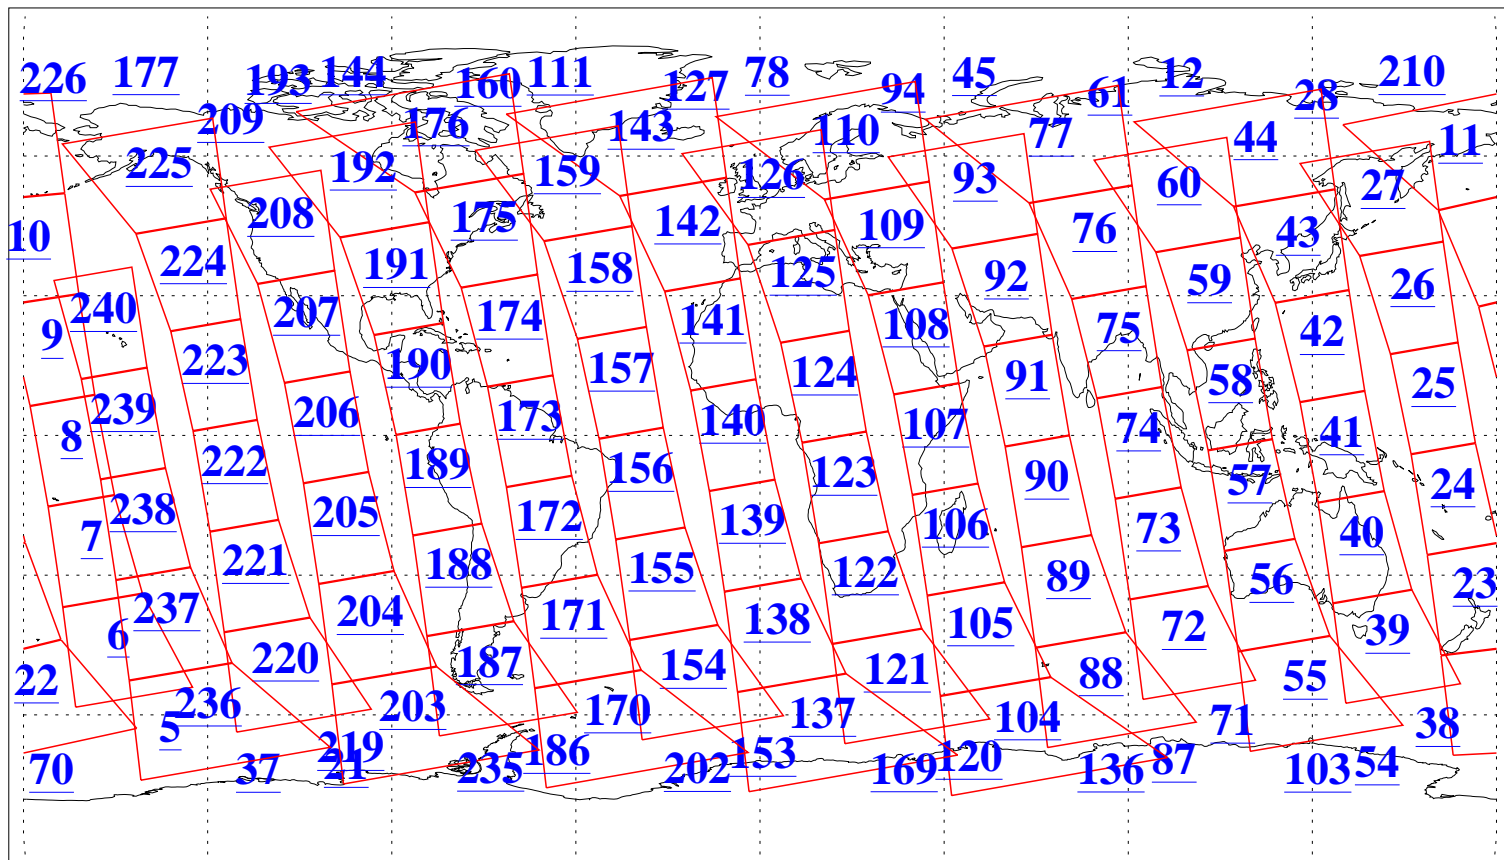

L1B Availability
AMSU Granules: 240
HSB Granules: 0
AIRS Granules: 240

14 Dec 2014
DoY 348
Aqua Day 4607
Granules: 1 to 120

Granules: 121 to 240

Legend: AMSU Available, HSB Available, AIRS Available

L1B Availability
AMSU Granules: 240
HSB Granules: 0
AIRS Granules: 240

14 Dec 2014
DoY 348
Aqua Day 4607

Ascending Granules

Descending Granules

Legend: AMSU Available, HSB Available, AIRS Available

L1B Availability
 AMSU Granules: 240
 HSB Granules: 0
 AIRS Granules: 240

14 Dec 2014
 DoY 348
 Aqua Day 4607

Northern Hemisphere Granules

Southern Hemisphere Granules

Legend: AMSU Available, HSB Available, AIRS Available