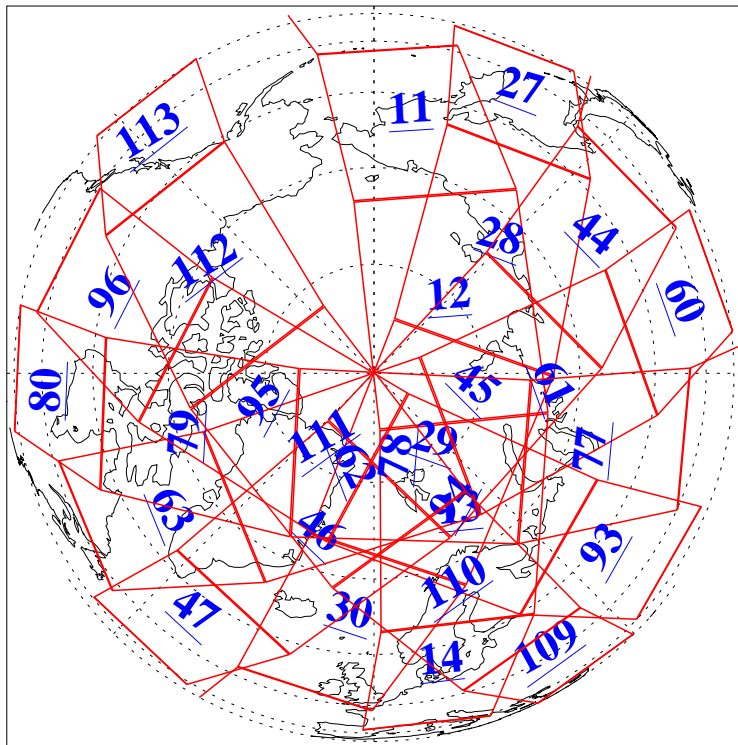

L1B Availability
AMSU Granules: 240
HSB Granules: 0
AIRS Granules: 240

14 Dec 2014
DoY 348
Aqua Day 4607
Granules: 1 to 120

Granules: 121 to 240

Legend: AMSU Available, HSB Available, AIRS Available

L1B Availability
AMSU Granules: 240
HSB Granules: 0
AIRS Granules: 240

14 Dec 2014
DoY 348
Aqua Day 4607

Ascending Granules

Descending Granules

Legend: AMSU Available, HSB Available, AIRS Available

L1B Availability
 AMSU Granules: 240
 HSB Granules: 0
 AIRS Granules: 240

14 Dec 2014
 DoY 348
 Aqua Day 4607

Northern Hemisphere Granules

Southern Hemisphere Granules

Legend: AMSU Available, HSB Available, AIRS Available