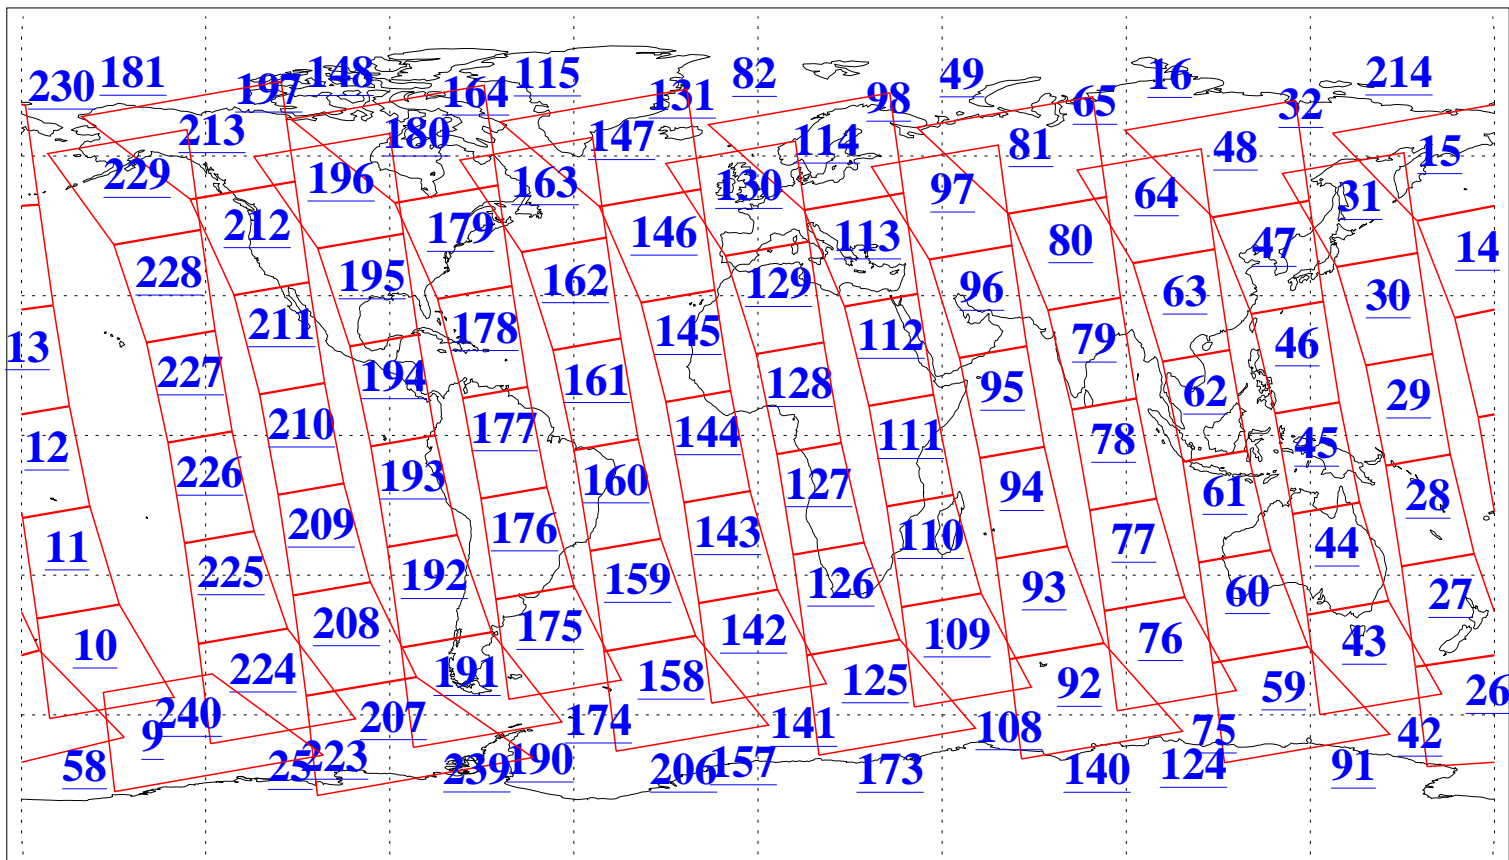

L1B Availability
AMSU Granules: 240
HSB Granules: 0
AIRS Granules: 240

10 Dec 2014
DoY 344
Aqua Day 4603
Granules: 1 to 120

Granules: 121 to 240

Legend: AMSU Available, HSB Available, AIRS Available

L1B Availability
AMSU Granules: 240
HSB Granules: 0
AIRS Granules: 240

10 Dec 2014
DoY 344
Aqua Day 4603
Ascending Granules

Descending Granules

Legend: AMSU Available, HSB Available, AIRS Available

L1B Availability
 AMSU Granules: 240
 HSB Granules: 0
 AIRS Granules: 240

10 Dec 2014
 DoY 344
 Aqua Day 4603

Northern Hemisphere Granules

Southern Hemisphere Granules

Legend: AMSU Available, HSB Available, AIRS Available