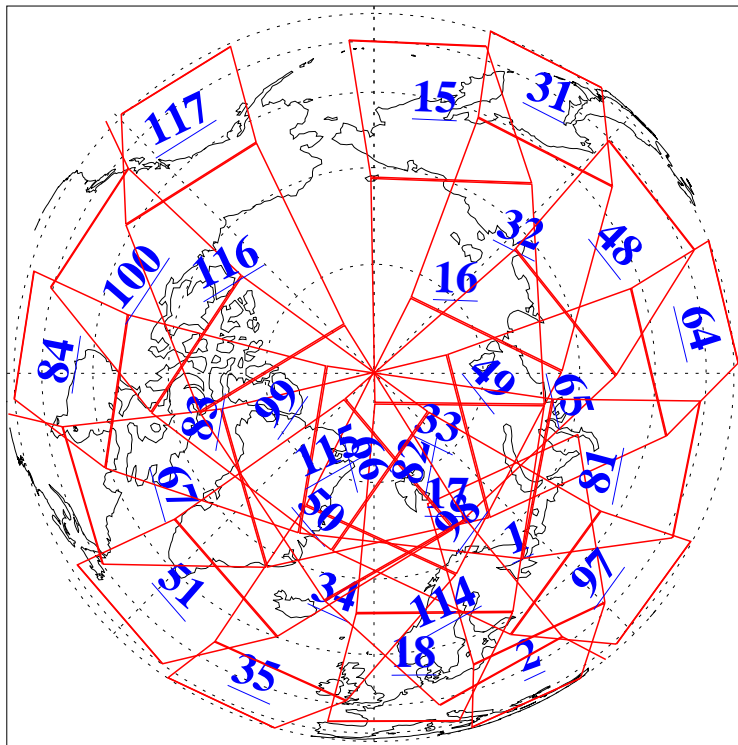

L1B Availability
AMSU Granules: 240
HSB Granules: 0
AIRS Granules: 240

10 Dec 2014
DoY 344
Aqua Day 4603
Granules: 1 to 120

Granules: 121 to 240

Legend: AMSU Available, HSB Available, AIRS Available

L1B Availability
AMSU Granules: 240
HSB Granules: 0
AIRS Granules: 240

10 Dec 2014
DoY 344
Aqua Day 4603
Ascending Granules

Descending Granules

Legend: AMSU Available, HSB Available, AIRS Available

L1B Availability
 AMSU Granules: 240
 HSB Granules: 0
 AIRS Granules: 240

10 Dec 2014
 DoY 344
 Aqua Day 4603

Northern Hemisphere Granules

Southern Hemisphere Granules

Legend: AMSU Available, HSB Available, AIRS Available