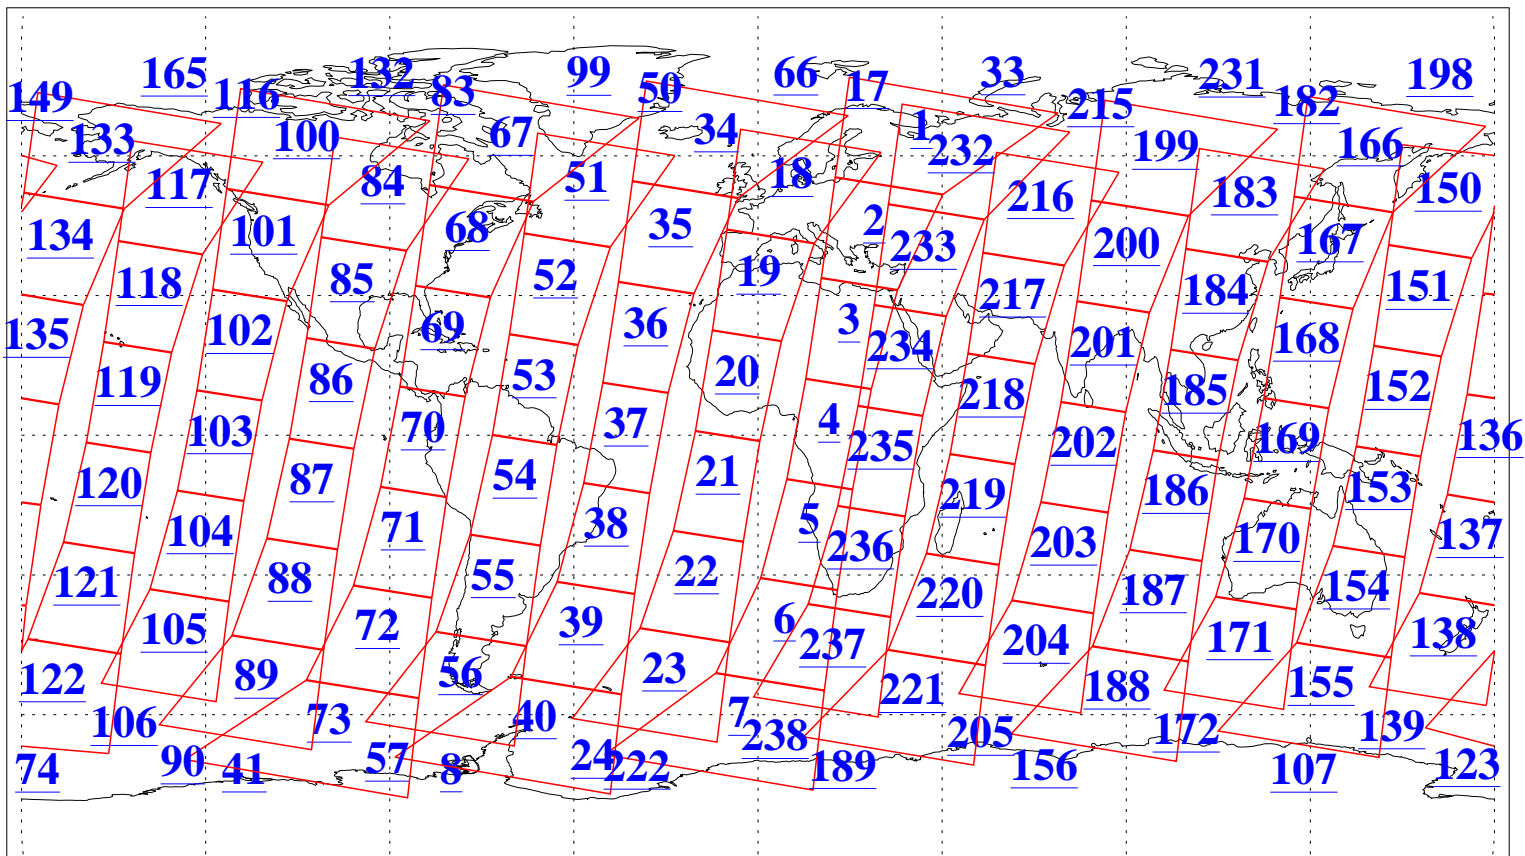

L1B Availability
AMSU Granules: 240
HSB Granules: 0
AIRS Granules: 240

10 Dec 2014
DoY 344
Aqua Day 4603
Granules: 1 to 120

Granules: 121 to 240

Legend: AMSU Available, HSB Available, AIRS Available

L1B Availability
AMSU Granules: 240
HSB Granules: 0
AIRS Granules: 240

10 Dec 2014
DoY 344
Aqua Day 4603
Ascending Granules

Descending Granules

Legend: AMSU Available, HSB Available, AIRS Available

L1B Availability
 AMSU Granules: 240
 HSB Granules: 0
 AIRS Granules: 240

10 Dec 2014
 DoY 344
 Aqua Day 4603

Northern Hemisphere Granules

Southern Hemisphere Granules

Legend: AMSU Available, HSB Available, AIRS Available