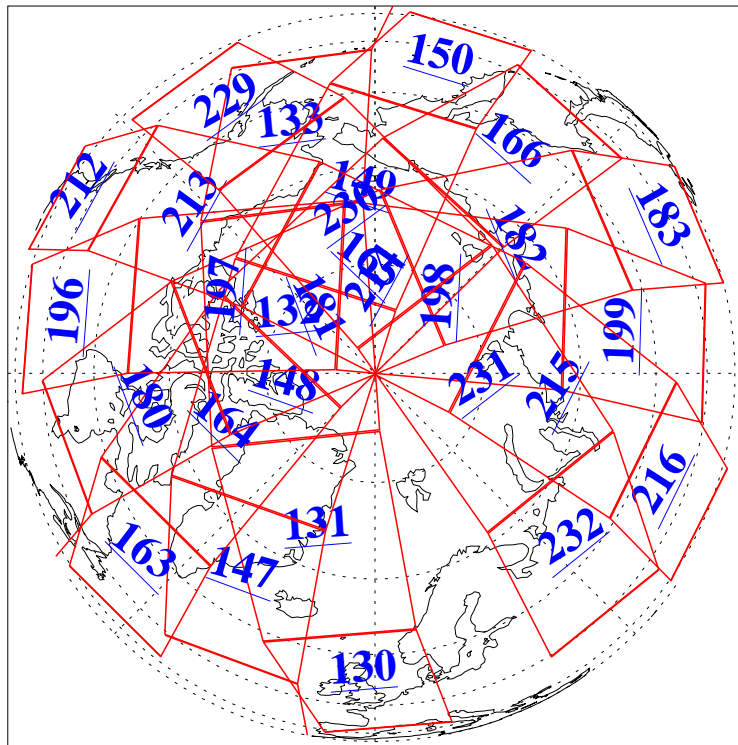

10 Dec 2014
DoY 344
Aqua Day 4603
Ascending Granules

Descending Granules

Legend: AMSU Available, HSB Available, AIRS Available

L1B Availability
 AMSU Granules: 240
 HSB Granules: 0
 AIRS Granules: 240

10 Dec 2014
 DoY 344
 Aqua Day 4603

Northern Hemisphere Granules

Southern Hemisphere Granules

Legend: AMSU Available, HSB Available, AIRS Available