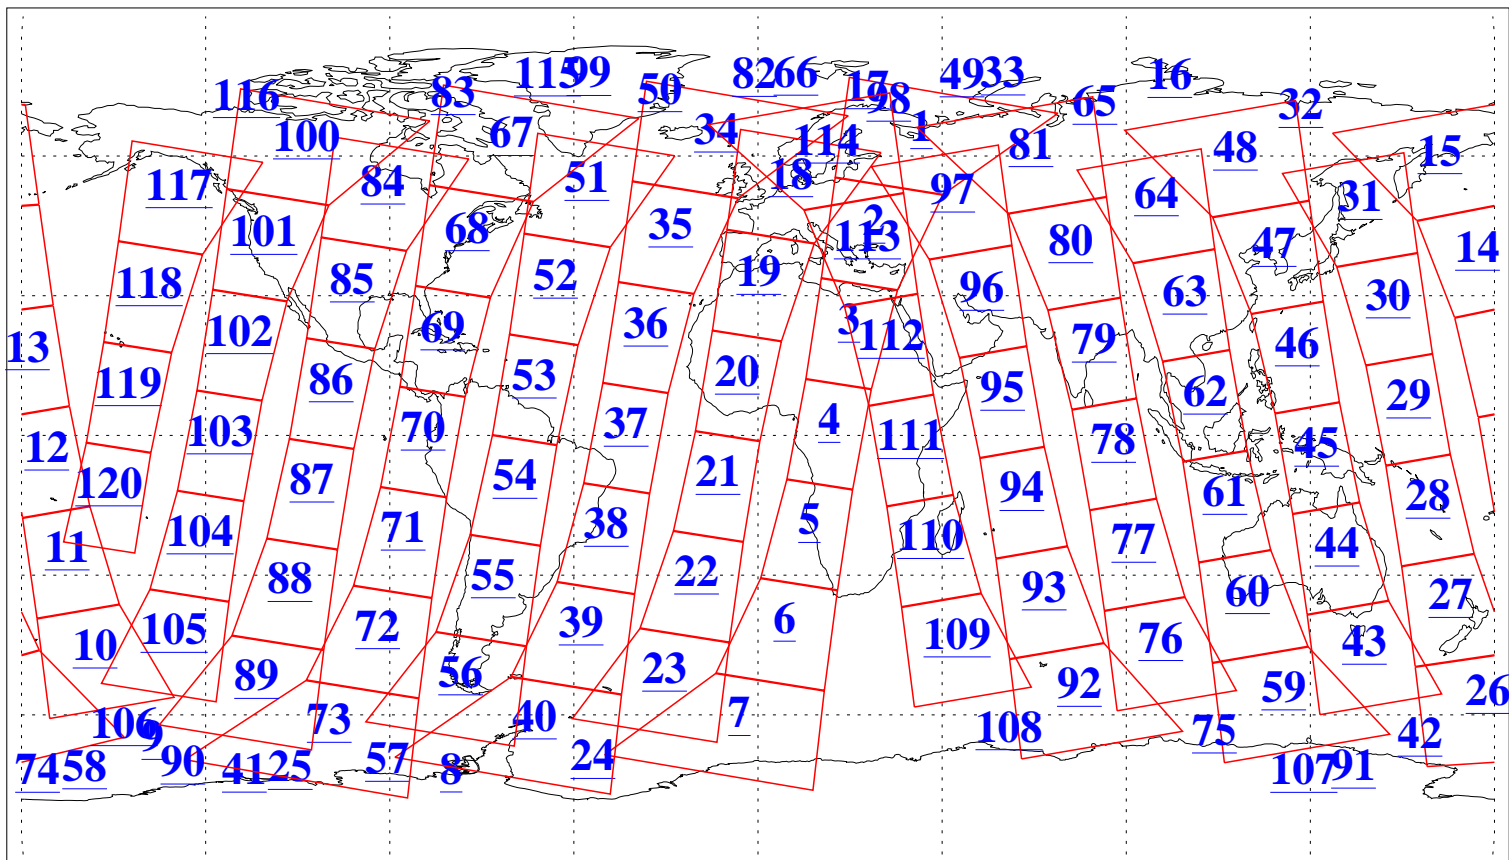

L1B Availability
AMSU Granules: 240
HSB Granules: 0
AIRS Granules: 240

10 Dec 2014
DoY 344
Aqua Day 4603
Granules: 1 to 120

Granules: 121 to 240

Legend: AMSU Available, HSB Available, AIRS Available

L1B Availability
AMSU Granules: 240
HSB Granules: 0
AIRS Granules: 240

10 Dec 2014
DoY 344
Aqua Day 4603
Ascending Granules

Descending Granules

Legend: AMSU Available, HSB Available, AIRS Available

L1B Availability
 AMSU Granules: 240
 HSB Granules: 0
 AIRS Granules: 240

10 Dec 2014
 DoY 344
 Aqua Day 4603

Northern Hemisphere Granules

Southern Hemisphere Granules

Legend: AMSU Available, HSB Available, AIRS Available