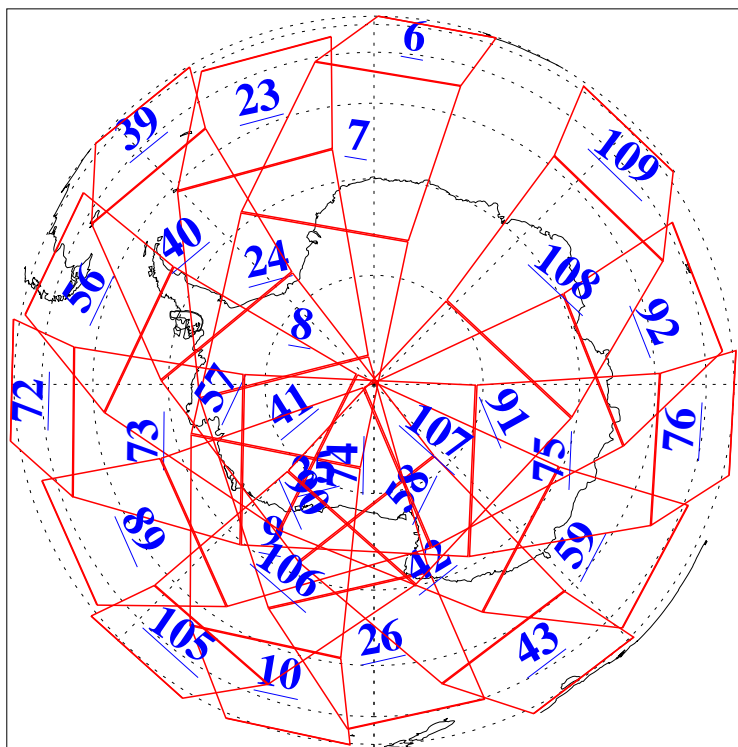

L1B Availability
AMSU Granules: 240
HSB Granules: 0
AIRS Granules: 240

10 Dec 2014
DoY 344
Aqua Day 4603
Granules: 1 to 120

Granules: 121 to 240

Legend: AMSU Available, HSB Available, AIRS Available

L1B Availability
AMSU Granules: 240
HSB Granules: 0
AIRS Granules: 240

10 Dec 2014
DoY 344
Aqua Day 4603
Ascending Granules

Descending Granules

Legend: AMSU Available, HSB Available, AIRS Available

L1B Availability
 AMSU Granules: 240
 HSB Granules: 0
 AIRS Granules: 240

10 Dec 2014
 DoY 344
 Aqua Day 4603

Northern Hemisphere Granules

Southern Hemisphere Granules

Legend: AMSU Available, HSB Available, AIRS Available