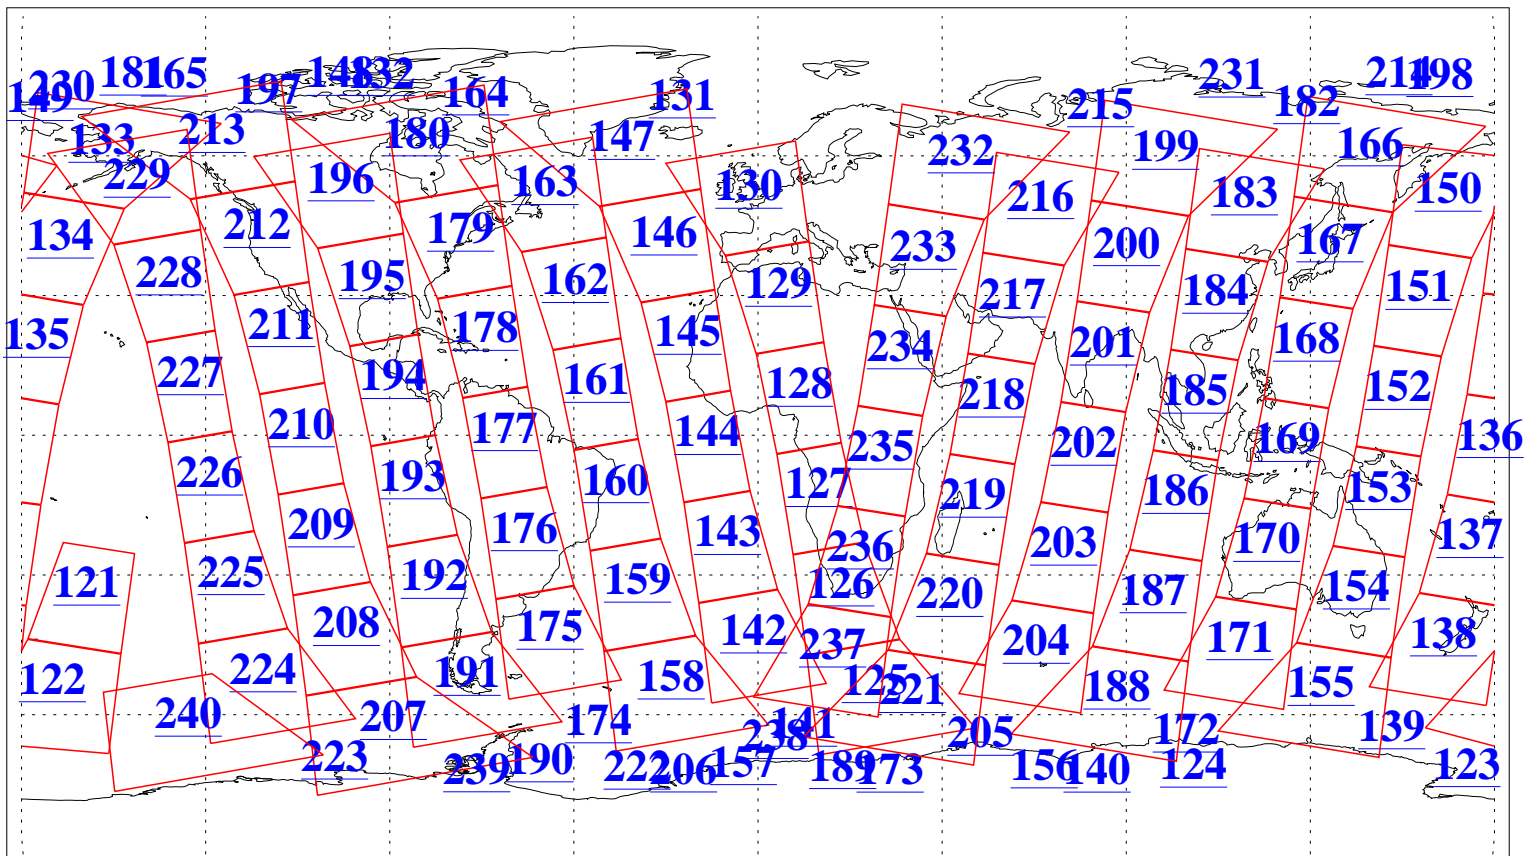

L1B Availability
AMSU Granules: 240
HSB Granules: 0
AIRS Granules: 240

10 Dec 2014
DoY 344
Aqua Day 4603
Granules: 1 to 120

Granules: 121 to 240

Legend: AMSU Available, HSB Available, AIRS Available

L1B Availability
AMSU Granules: 240
HSB Granules: 0
AIRS Granules: 240

10 Dec 2014
DoY 344
Aqua Day 4603
Ascending Granules

Descending Granules

Legend: AMSU Available, HSB Available, AIRS Available

L1B Availability
 AMSU Granules: 240
 HSB Granules: 0
 AIRS Granules: 240

10 Dec 2014
 DoY 344
 Aqua Day 4603

Northern Hemisphere Granules

Southern Hemisphere Granules

Legend: AMSU Available, HSB Available, AIRS Available