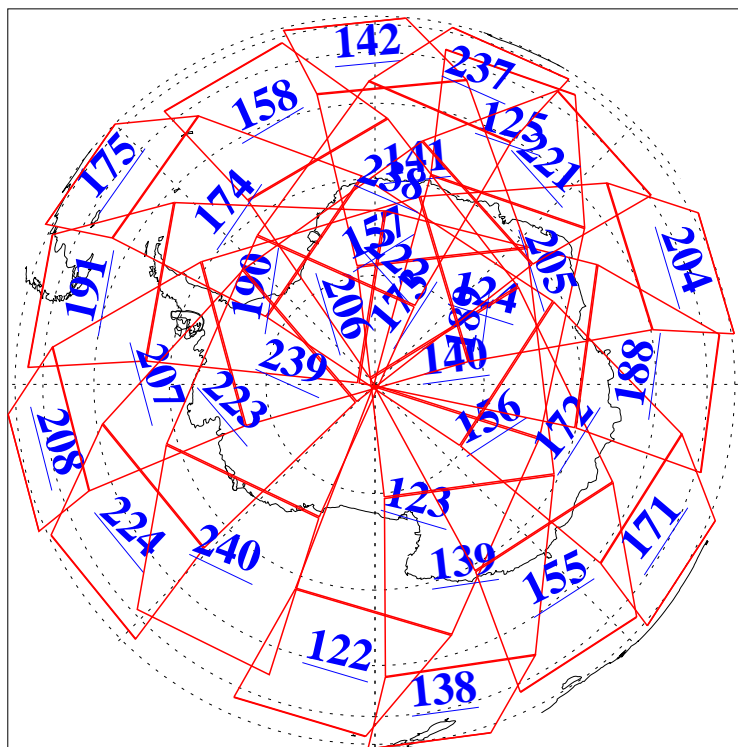

L1B Availability
AMSU Granules: 240
HSB Granules: 0
AIRS Granules: 240

10 Dec 2014
DoY 344
Aqua Day 4603
Granules: 1 to 120

Granules: 121 to 240

Legend: AMSU Available, HSB Available, AIRS Available

L1B Availability
AMSU Granules: 240
HSB Granules: 0
AIRS Granules: 240

10 Dec 2014
DoY 344
Aqua Day 4603
Ascending Granules

Descending Granules

Legend: AMSU Available, HSB Available, AIRS Available

L1B Availability
 AMSU Granules: 240
 HSB Granules: 0
 AIRS Granules: 240

10 Dec 2014
 DoY 344
 Aqua Day 4603

Northern Hemisphere Granules

Southern Hemisphere Granules

Legend: AMSU Available, HSB Available, AIRS Available