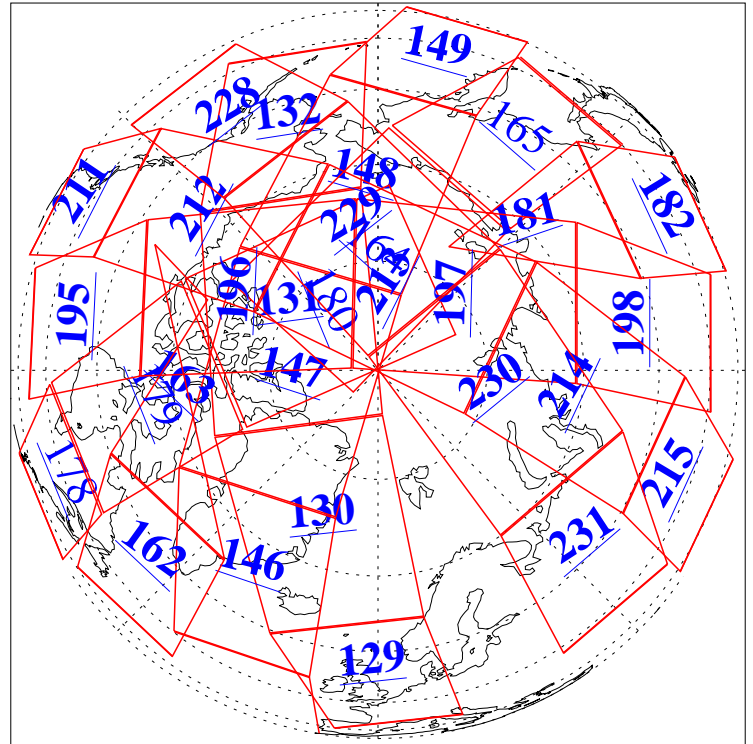

L1B Availability  
AMSU Granules: 240  
HSB Granules: 0  
AIRS Granules: 223

3 Dec 2014  
DoY 337  
Aqua Day 4596  
Granules: 1 to 120

Granules: 121 to 240

Legend: AMSU Available, HSB Available, AIRS Available

L1B Availability  
AMSU Granules: 240  
HSB Granules: 0  
AIRS Granules: 223

3 Dec 2014  
DoY 337  
Aqua Day 4596

Ascending Granules

Descending Granules

Legend: AMSU Available, HSB Available, AIRS Available

### Northern Hemisphere Granules