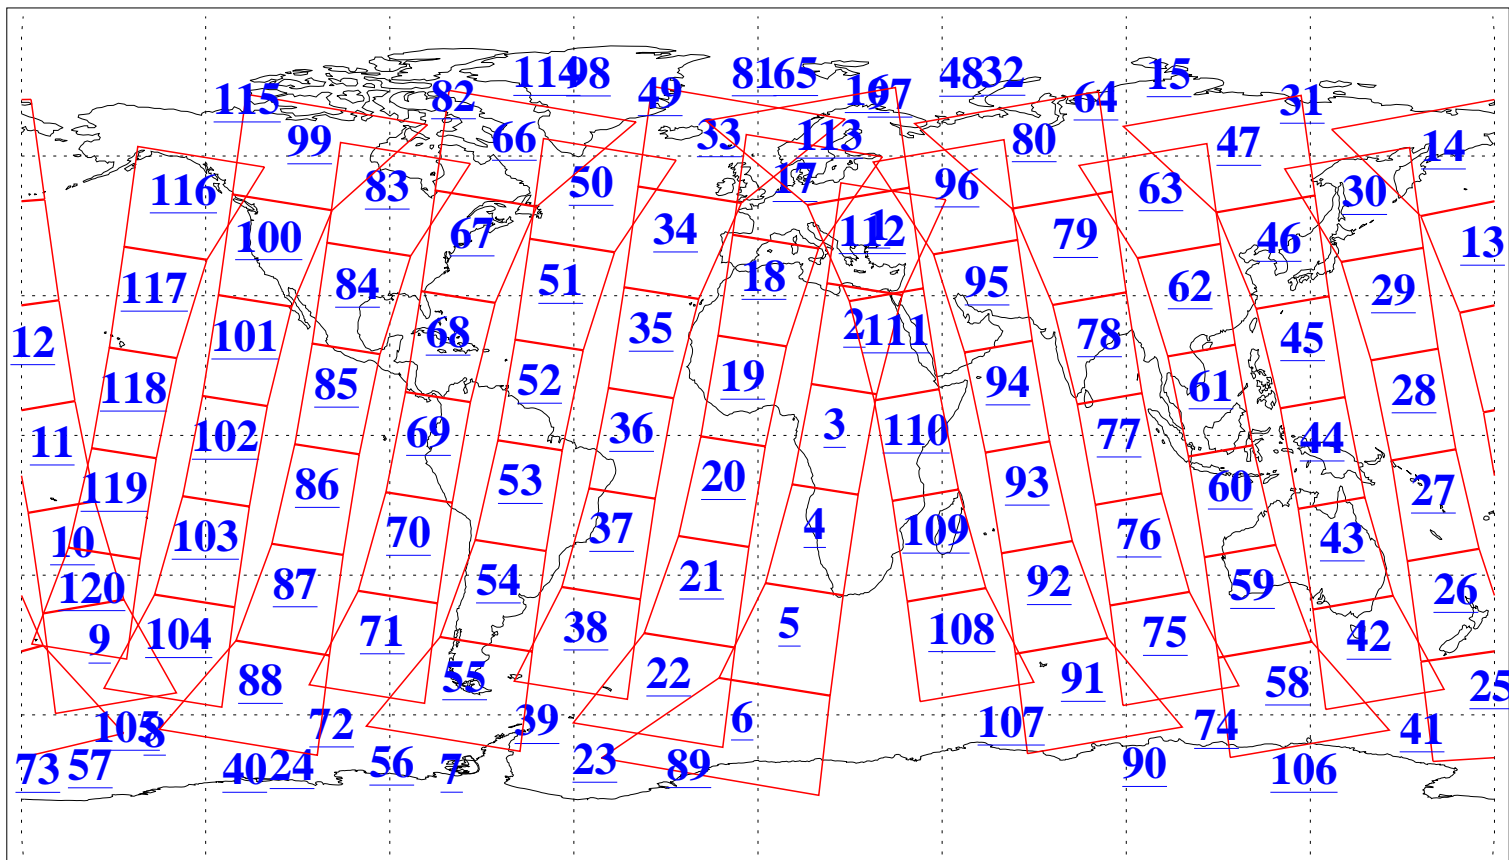

L1B Availability  
AMSU Granules: 240  
HSB Granules: 0  
AIRS Granules: 223

3 Dec 2014  
DoY 337  
Aqua Day 4596  
Granules: 1 to 120

Granules: 121 to 240

Legend: AMSU Available, HSB Available, AIRS Available

L1B Availability  
AMSU Granules: 240  
HSB Granules: 0  
AIRS Granules: 223

3 Dec 2014  
DoY 337  
Aqua Day 4596

Ascending Granules

Descending Granules

Legend: AMSU Available, HSB Available, AIRS Available