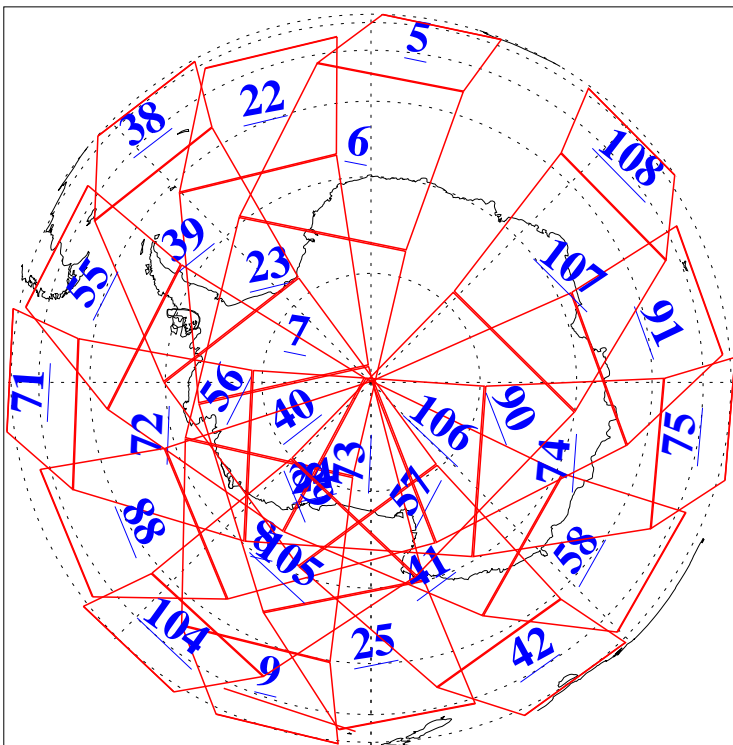

Legend: AMSU Available, HSB Available, AIRS Available