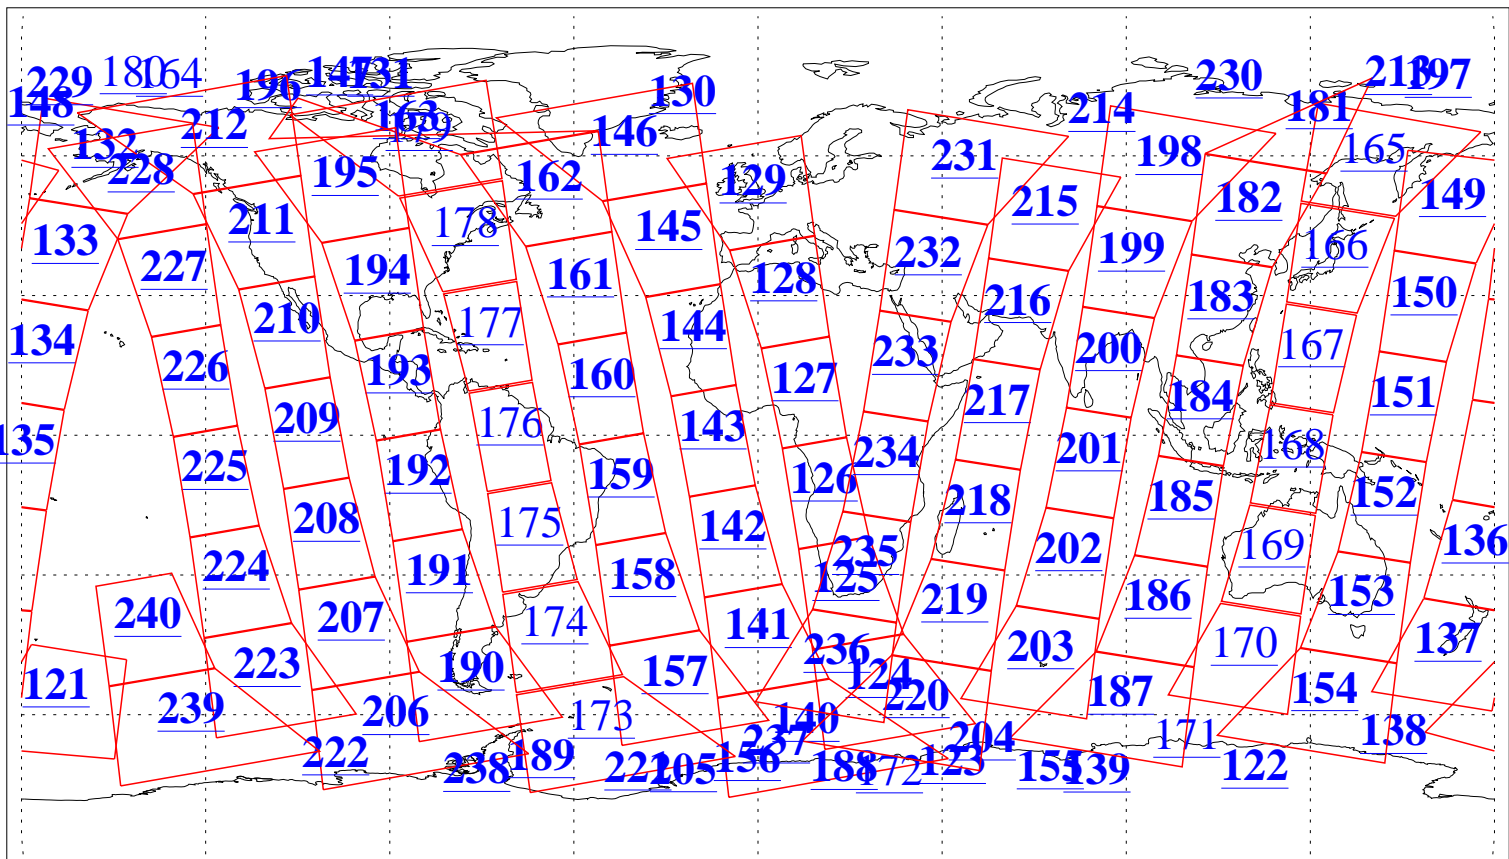

L1B Availability  
AMSU Granules: 240  
HSB Granules: 0  
AIRS Granules: 223

3 Dec 2014  
DoY 337  
Aqua Day 4596  
Granules: 1 to 120

Granules: 121 to 240

Legend: AMSU Available, HSB Available, AIRS Available

L1B Availability  
AMSU Granules: 240  
HSB Granules: 0  
AIRS Granules: 223

3 Dec 2014  
DoY 337  
Aqua Day 4596

Ascending Granules

Descending Granules

Legend: AMSU Available, HSB Available, AIRS Available