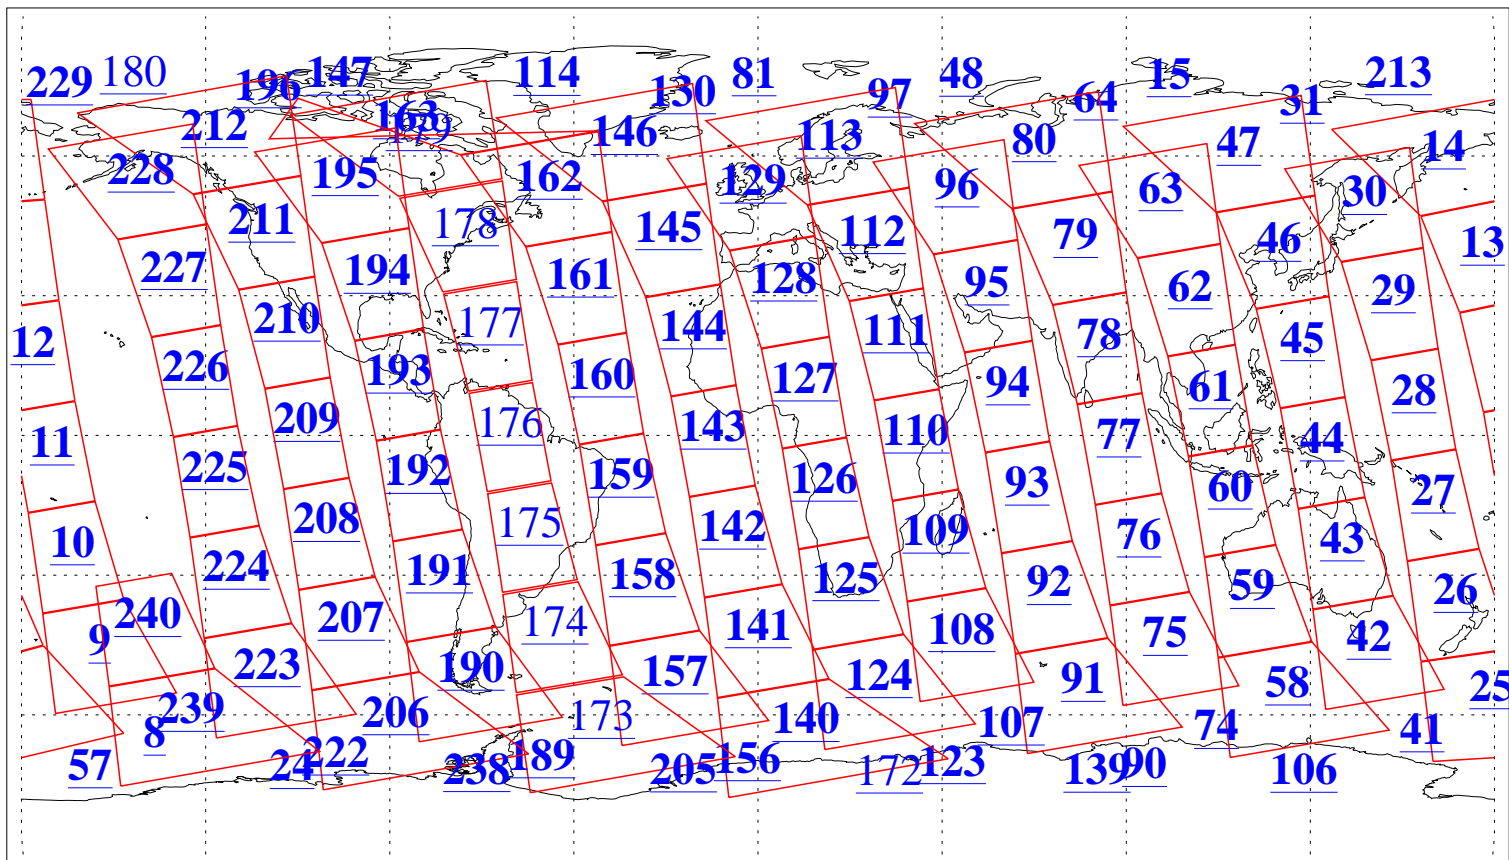

L1B Availability  
AMSU Granules: 240  
HSB Granules: 0  
AIRS Granules: 223

3 Dec 2014  
DoY 337  
Aqua Day 4596  
Granules: 1 to 120

Granules: 121 to 240

Legend: AMSU Available, HSB Available, AIRS Available

L1B Availability  
AMSU Granules: 240  
HSB Granules: 0  
AIRS Granules: 223

3 Dec 2014  
DoY 337  
Aqua Day 4596

Ascending Granules

Descending Granules

Legend: AMSU Available, HSB Available, AIRS Available