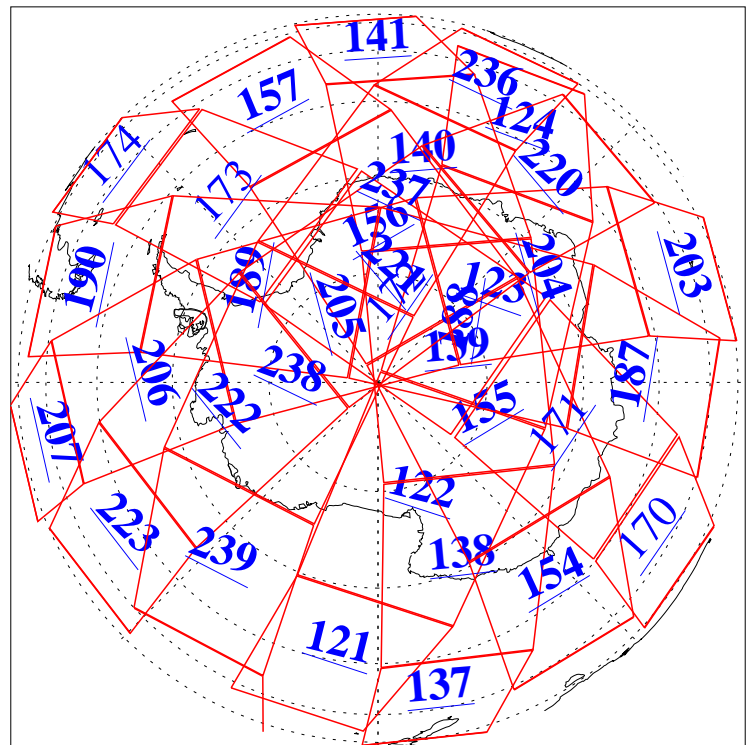

Legend: AMSU Available, HSB Available, AIRS Available