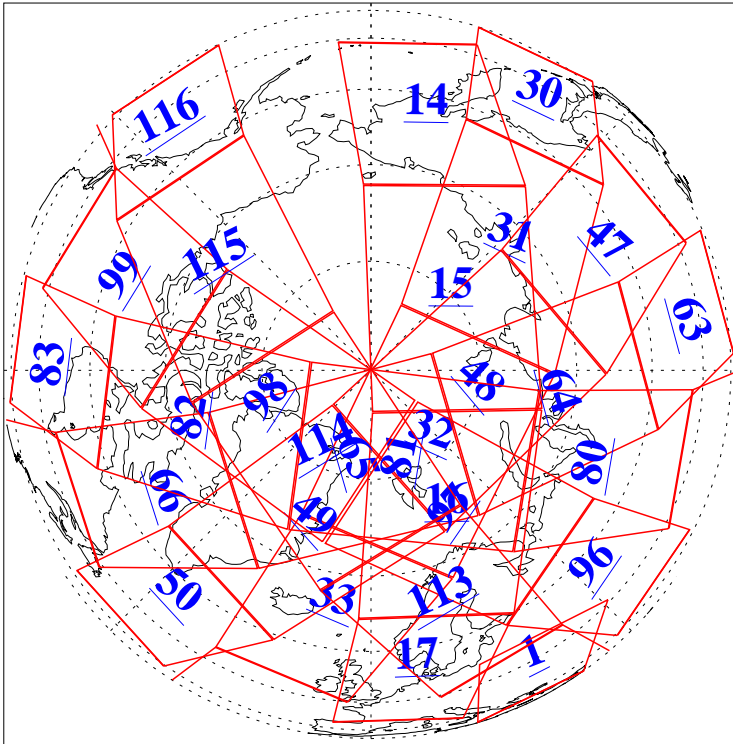

L1B Availability  
AMSU Granules: 240  
HSB Granules: 0  
AIRS Granules: 223

3 Dec 2014  
DoY 337  
Aqua Day 4596  
Granules: 1 to 120

Granules: 121 to 240

Legend: AMSU Available, HSB Available, AIRS Available

L1B Availability  
AMSU Granules: 240  
HSB Granules: 0  
AIRS Granules: 223

3 Dec 2014  
DoY 337  
Aqua Day 4596

Ascending Granules

Descending Granules

Legend: AMSU Available, HSB Available, AIRS Available

L1B Availability  
AMSU Granules: 240  
HSB Granules: 0  
AIRS Granules: 223

3 Dec 2014  
DoY 337  
Aqua Day 4596

### Northern Hemisphere Granules