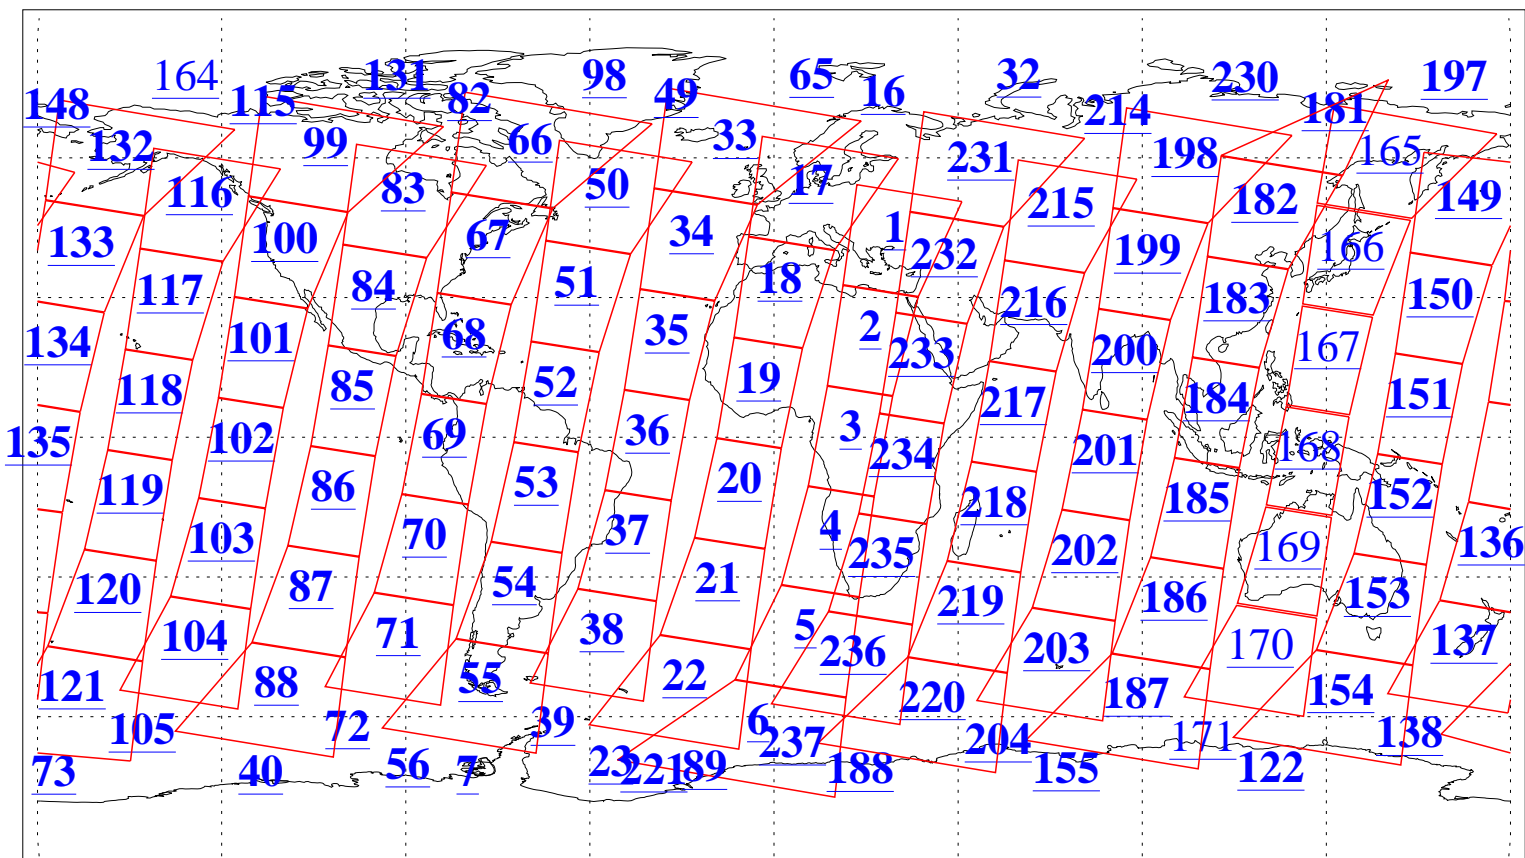

L1B Availability  
AMSU Granules: 240  
HSB Granules: 0  
AIRS Granules: 223

3 Dec 2014  
DoY 337  
Aqua Day 4596  
Granules: 1 to 120

Granules: 121 to 240

Legend: AMSU Available, HSB Available, AIRS Available

L1B Availability  
AMSU Granules: 240  
HSB Granules: 0  
AIRS Granules: 223

3 Dec 2014  
DoY 337  
Aqua Day 4596

Ascending Granules

Descending Granules

Legend: AMSU Available, HSB Available, AIRS Available