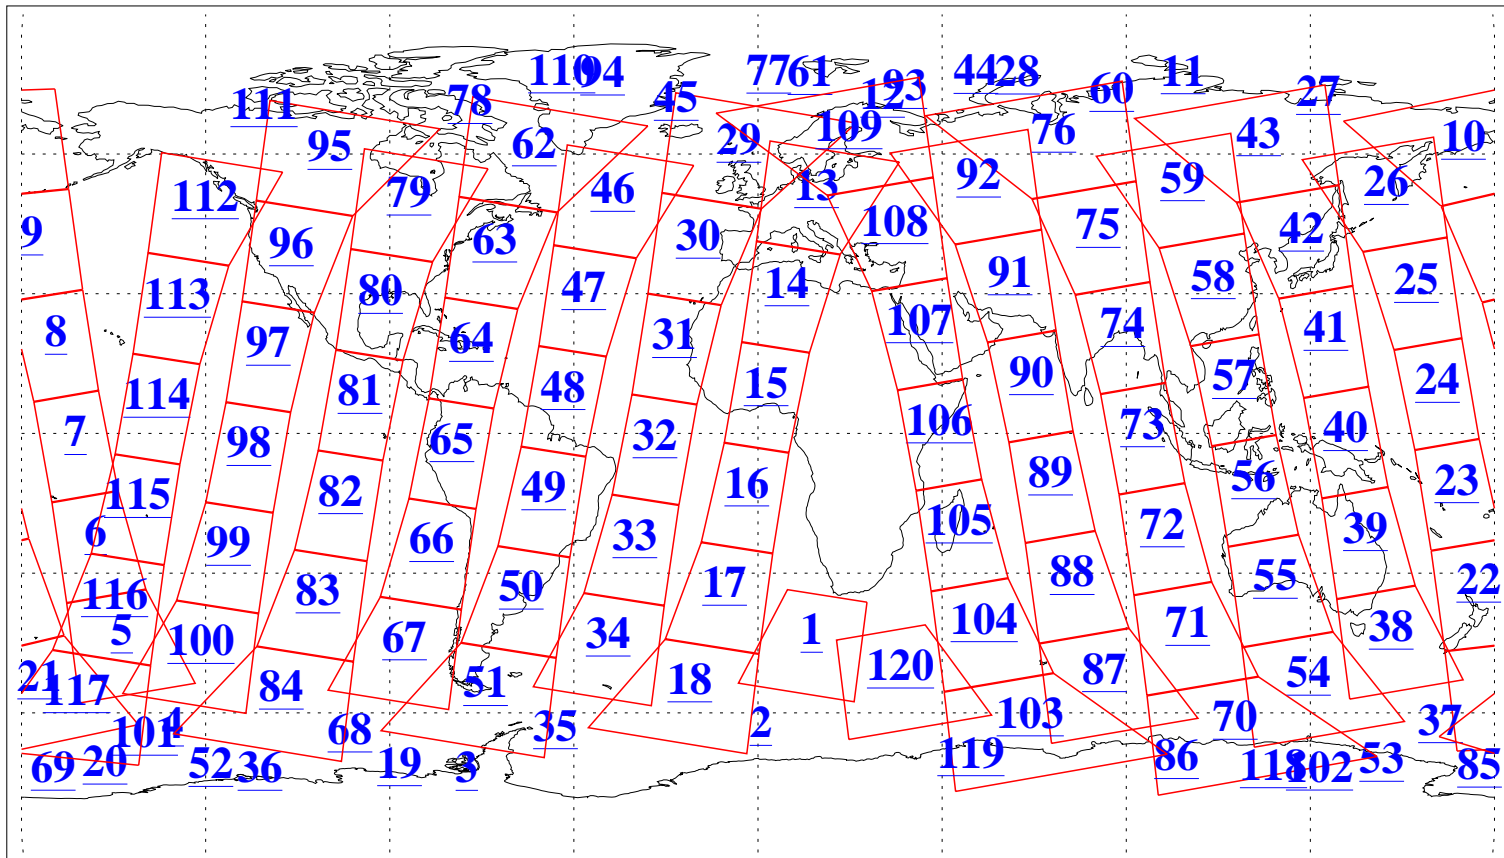

L1B Availability
AMSU Granules: 240
HSB Granules: 0
AIRS Granules: 240

21 Nov 2014
DoY 325
Aqua Day 4584
Granules: 1 to 120

Granules: 121 to 240

Legend: AMSU Available, HSB Available, AIRS Available

L1B Availability
AMSU Granules: 240
HSB Granules: 0
AIRS Granules: 240

21 Nov 2014
DoY 325
Aqua Day 4584

Ascending Granules

Descending Granules

Legend: AMSU Available, HSB Available, AIRS Available

L1B Availability
 AMSU Granules: 240
 HSB Granules: 0
 AIRS Granules: 240

21 Nov 2014
 DoY 325
 Aqua Day 4584

Northern Hemisphere Granules

Southern Hemisphere Granules

Legend: AMSU Available, HSB Available, AIRS Available