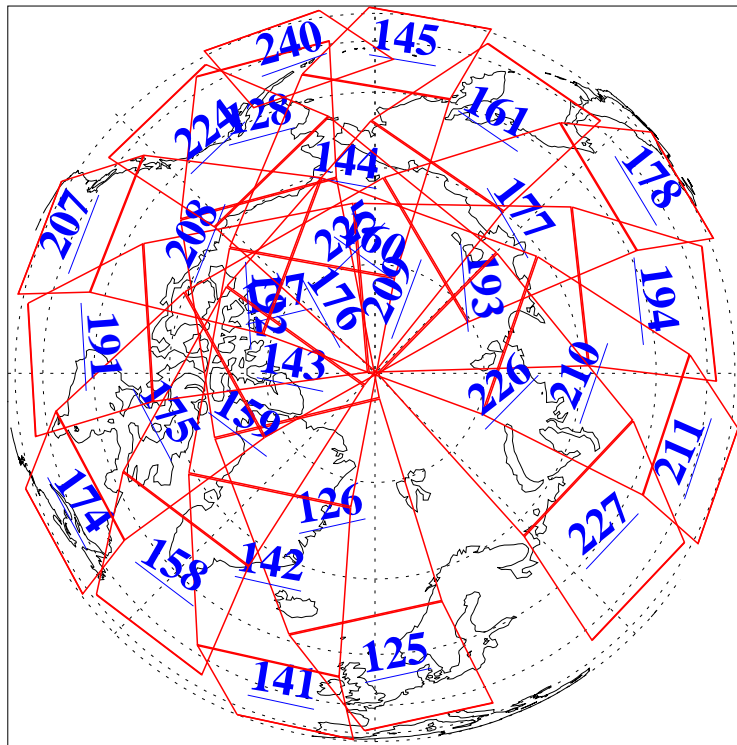

21 Nov 2014
DoY 325
Aqua Day 4584

Ascending Granules

Descending Granules

Legend: AMSU Available, HSB Available, AIRS Available

L1B Availability
 AMSU Granules: 240
 HSB Granules: 0
 AIRS Granules: 240

21 Nov 2014
 DoY 325
 Aqua Day 4584

Northern Hemisphere Granules

Southern Hemisphere Granules

Legend: AMSU Available, HSB Available, AIRS Available