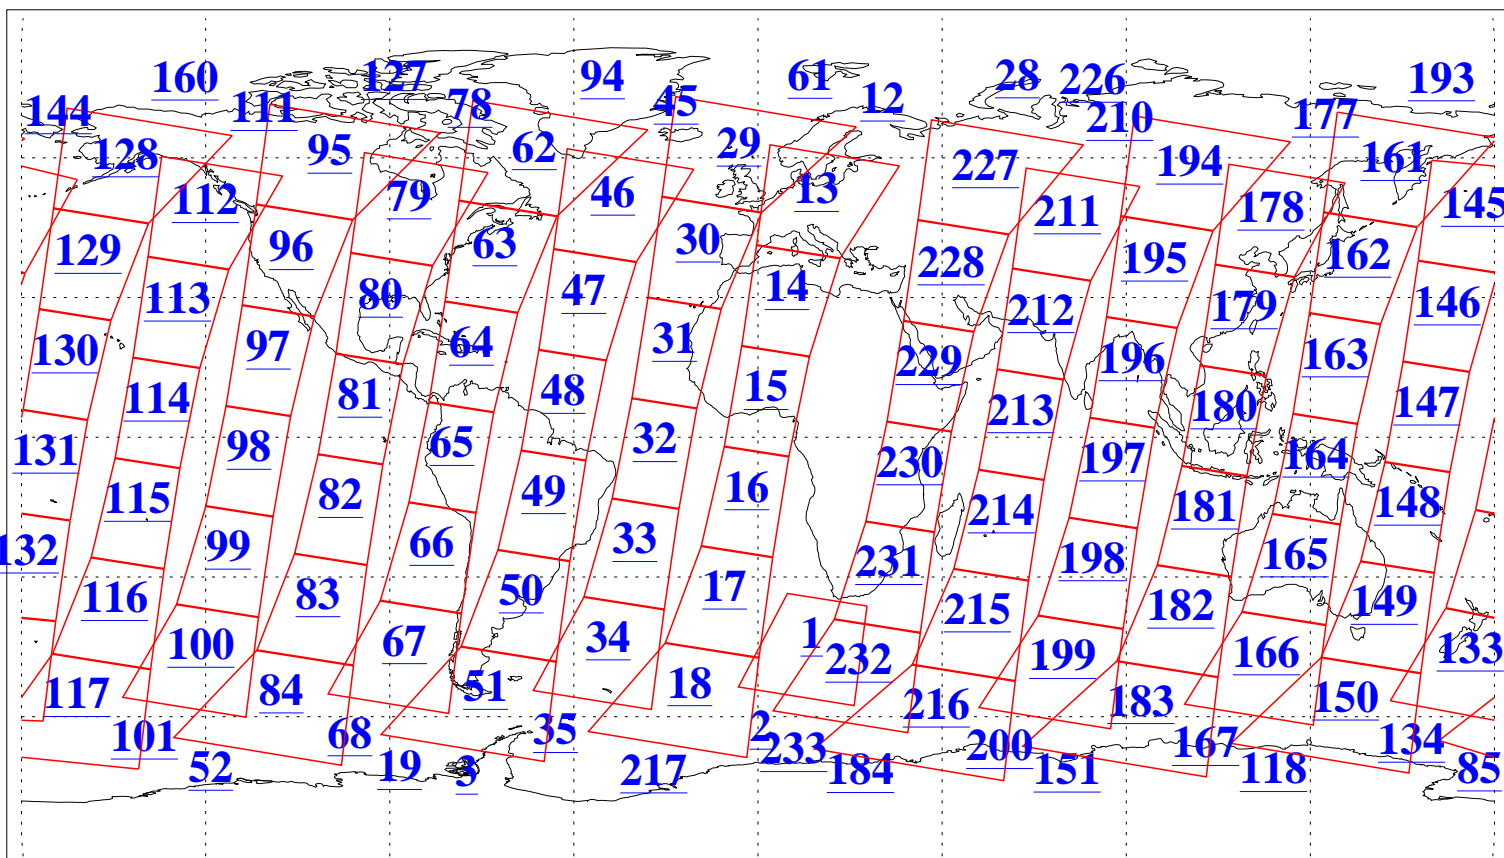

L1B Availability
AMSU Granules: 240
HSB Granules: 0
AIRS Granules: 240

21 Nov 2014
DoY 325
Aqua Day 4584
Granules: 1 to 120

Granules: 121 to 240

Legend: AMSU Available, HSB Available, AIRS Available

L1B Availability
AMSU Granules: 240
HSB Granules: 0
AIRS Granules: 240

21 Nov 2014
DoY 325
Aqua Day 4584

Ascending Granules

Descending Granules

Legend: AMSU Available, HSB Available, AIRS Available

L1B Availability
 AMSU Granules: 240
 HSB Granules: 0
 AIRS Granules: 240

21 Nov 2014
 DoY 325
 Aqua Day 4584

Northern Hemisphere Granules

Southern Hemisphere Granules

Legend: AMSU Available, HSB Available, AIRS Available