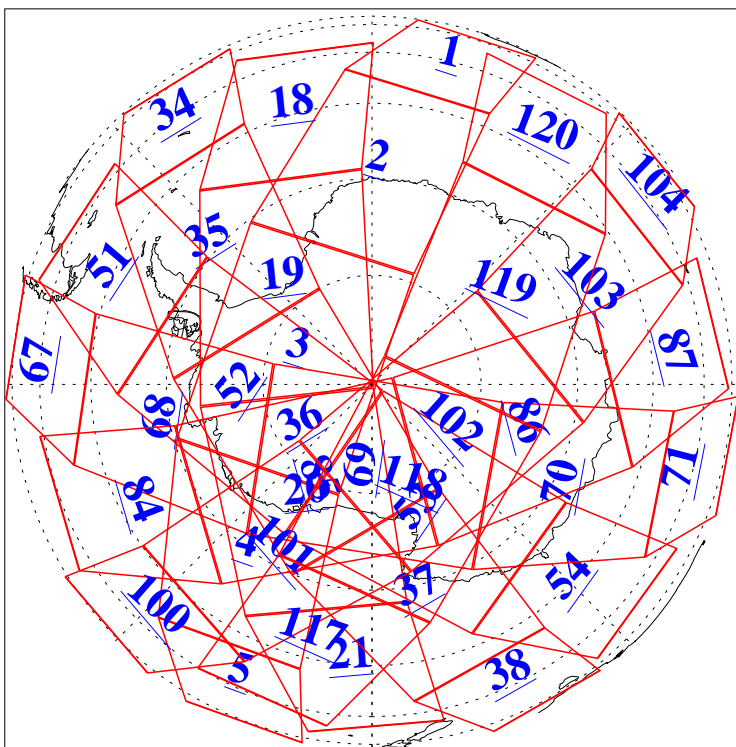

L1B Availability
AMSU Granules: 240
HSB Granules: 0
AIRS Granules: 240

21 Nov 2014
DoY 325
Aqua Day 4584
Granules: 1 to 120

Granules: 121 to 240

Legend: AMSU Available, HSB Available, AIRS Available

L1B Availability
AMSU Granules: 240
HSB Granules: 0
AIRS Granules: 240

21 Nov 2014
DoY 325
Aqua Day 4584

Ascending Granules

Descending Granules

Legend: AMSU Available, HSB Available, AIRS Available

L1B Availability
 AMSU Granules: 240
 HSB Granules: 0
 AIRS Granules: 240

21 Nov 2014
 DoY 325
 Aqua Day 4584

Northern Hemisphere Granules

Southern Hemisphere Granules

Legend: AMSU Available, HSB Available, AIRS Available