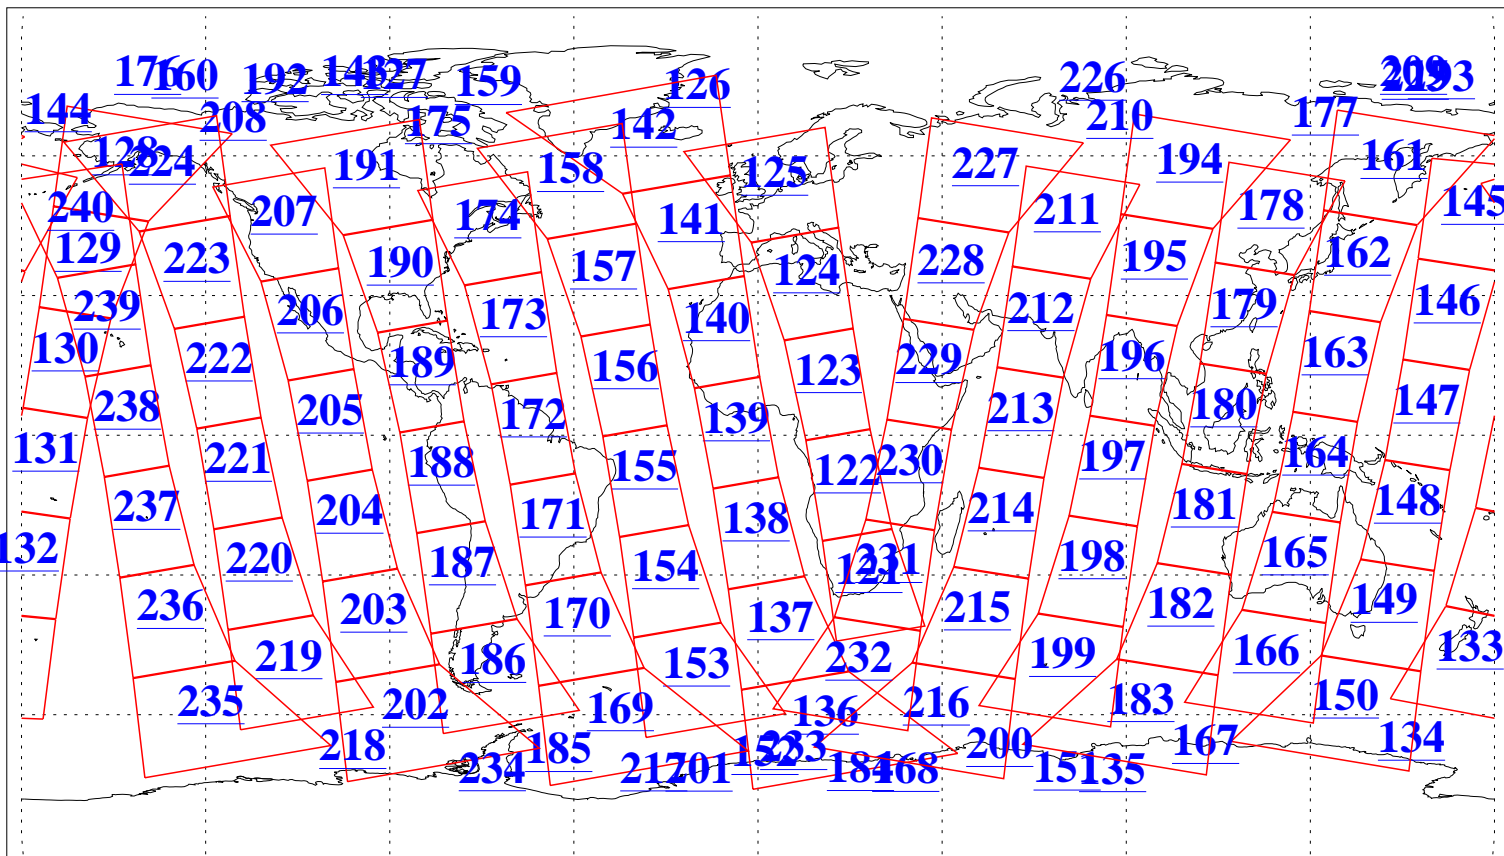

L1B Availability
AMSU Granules: 240
HSB Granules: 0
AIRS Granules: 240

21 Nov 2014
DoY 325
Aqua Day 4584
Granules: 1 to 120

Granules: 121 to 240

Legend: AMSU Available, HSB Available, AIRS Available

L1B Availability
AMSU Granules: 240
HSB Granules: 0
AIRS Granules: 240

21 Nov 2014
DoY 325
Aqua Day 4584

Ascending Granules

Descending Granules

Legend: AMSU Available, HSB Available, AIRS Available

L1B Availability
 AMSU Granules: 240
 HSB Granules: 0
 AIRS Granules: 240

21 Nov 2014
 DoY 325
 Aqua Day 4584

Northern Hemisphere Granules

Southern Hemisphere Granules

Legend: AMSU Available, HSB Available, AIRS Available