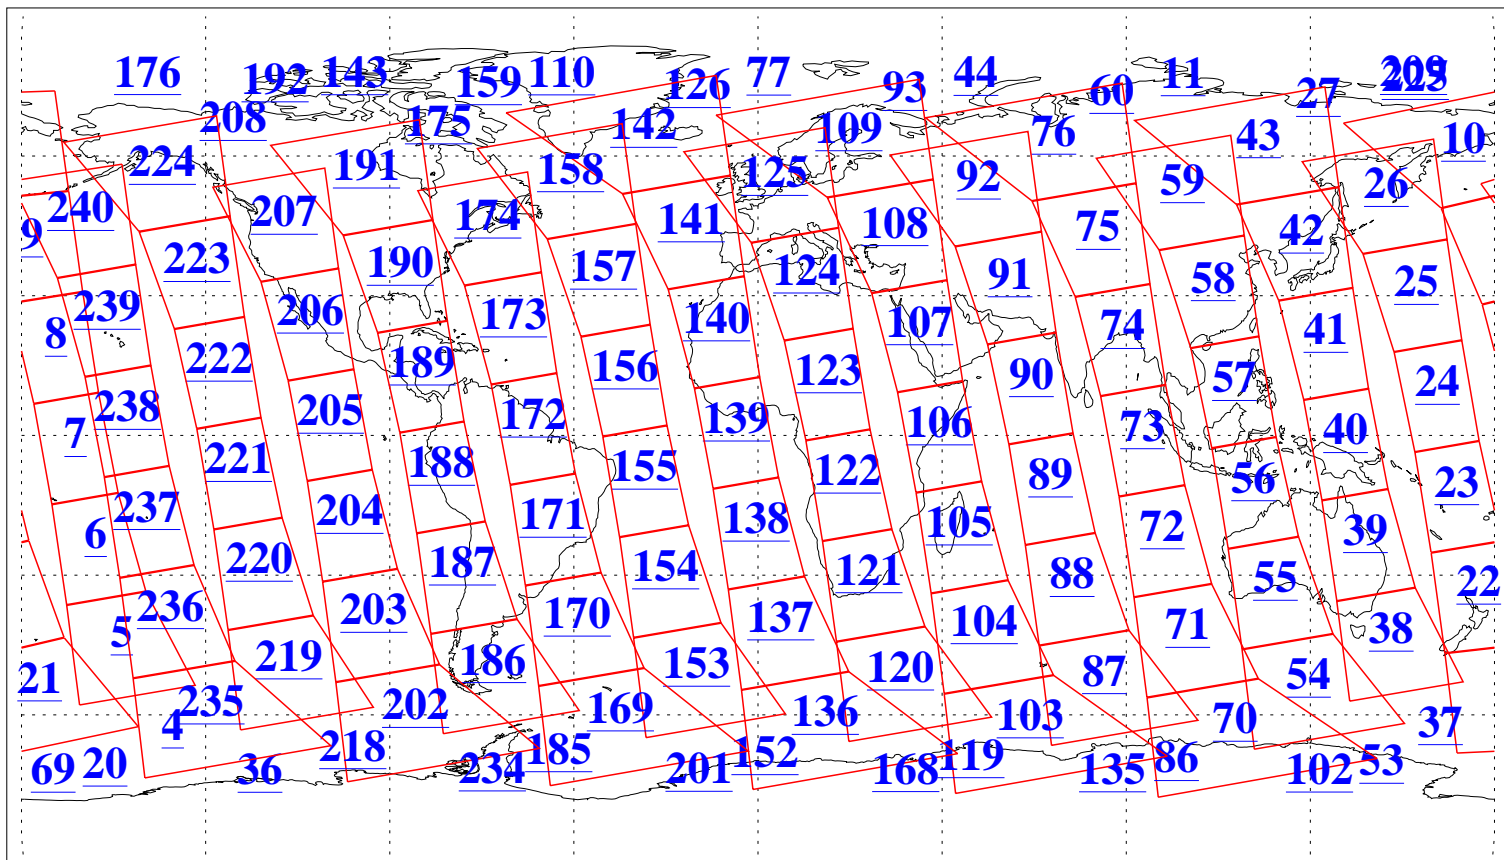

L1B Availability
AMSU Granules: 240
HSB Granules: 0
AIRS Granules: 240

21 Nov 2014
DoY 325
Aqua Day 4584
Granules: 1 to 120

Granules: 121 to 240

Legend: AMSU Available, HSB Available, AIRS Available

L1B Availability
AMSU Granules: 240
HSB Granules: 0
AIRS Granules: 240

21 Nov 2014
DoY 325
Aqua Day 4584

Ascending Granules

Descending Granules

Legend: AMSU Available, HSB Available, AIRS Available

L1B Availability
 AMSU Granules: 240
 HSB Granules: 0
 AIRS Granules: 240

21 Nov 2014
 DoY 325
 Aqua Day 4584

Northern Hemisphere Granules

Southern Hemisphere Granules

Legend: AMSU Available, HSB Available, AIRS Available