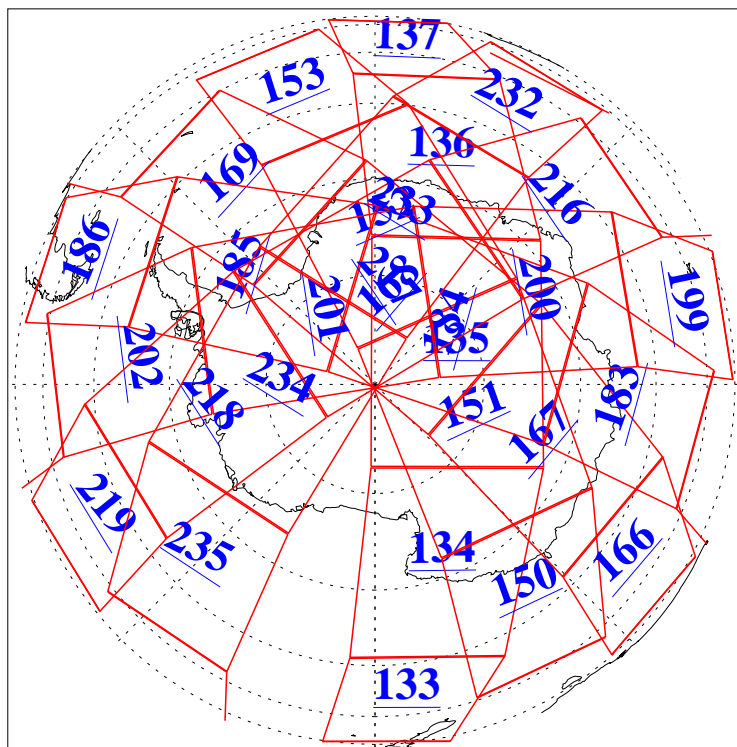

21 Nov 2014
DoY 325
Aqua Day 4584

Ascending Granules

Descending Granules

Legend: AMSU Available, HSB Available, AIRS Available

L1B Availability
 AMSU Granules: 240
 HSB Granules: 0
 AIRS Granules: 240

21 Nov 2014
 DoY 325
 Aqua Day 4584

Northern Hemisphere Granules

Southern Hemisphere Granules

Legend: AMSU Available, HSB Available, AIRS Available