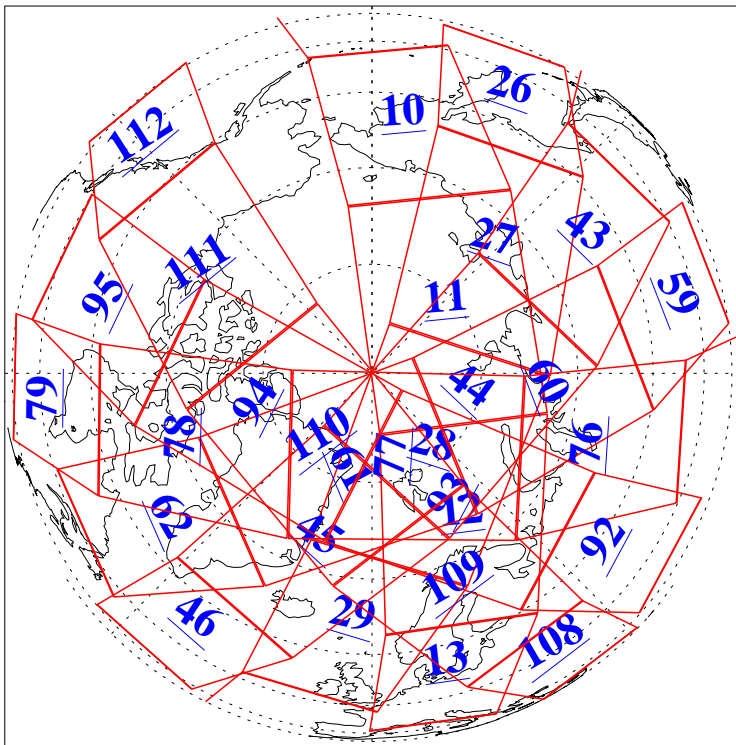

L1B Availability
AMSU Granules: 240
HSB Granules: 0
AIRS Granules: 240

21 Nov 2014
DoY 325
Aqua Day 4584
Granules: 1 to 120

Granules: 121 to 240

Legend: AMSU Available, HSB Available, AIRS Available

L1B Availability
AMSU Granules: 240
HSB Granules: 0
AIRS Granules: 240

21 Nov 2014
DoY 325
Aqua Day 4584

Ascending Granules

Descending Granules

Legend: AMSU Available, HSB Available, AIRS Available

L1B Availability
 AMSU Granules: 240
 HSB Granules: 0
 AIRS Granules: 240

21 Nov 2014
 DoY 325
 Aqua Day 4584

Northern Hemisphere Granules

Southern Hemisphere Granules

Legend: AMSU Available, HSB Available, AIRS Available