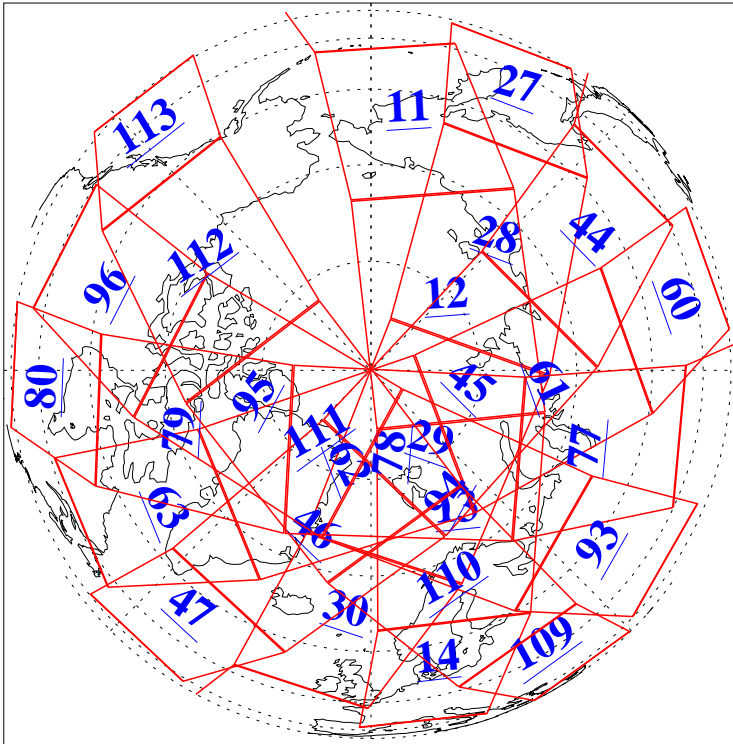

L1B Availability
AMSU Granules: 240
HSB Granules: 0
AIRS Granules: 223

12 Nov 2014
DoY 316
Aqua Day 4575
Granules: 1 to 120

Granules: 121 to 240

Legend: AMSU Available, HSB Available, AIRS Available

L1B Availability
AMSU Granules: 240
HSB Granules: 0
AIRS Granules: 223

12 Nov 2014
DoY 316
Aqua Day 4575
Ascending Granules

Descending Granules

Legend: AMSU Available, HSB Available, AIRS Available

L1B Availability
 AMSU Granules: 240
 HSB Granules: 0
 AIRS Granules: 223

12 Nov 2014
 DoY 316
 Aqua Day 4575

Northern Hemisphere Granules

Southern Hemisphere Granules

Legend: AMSU Available, ~~HSB Available~~, AIRS Available