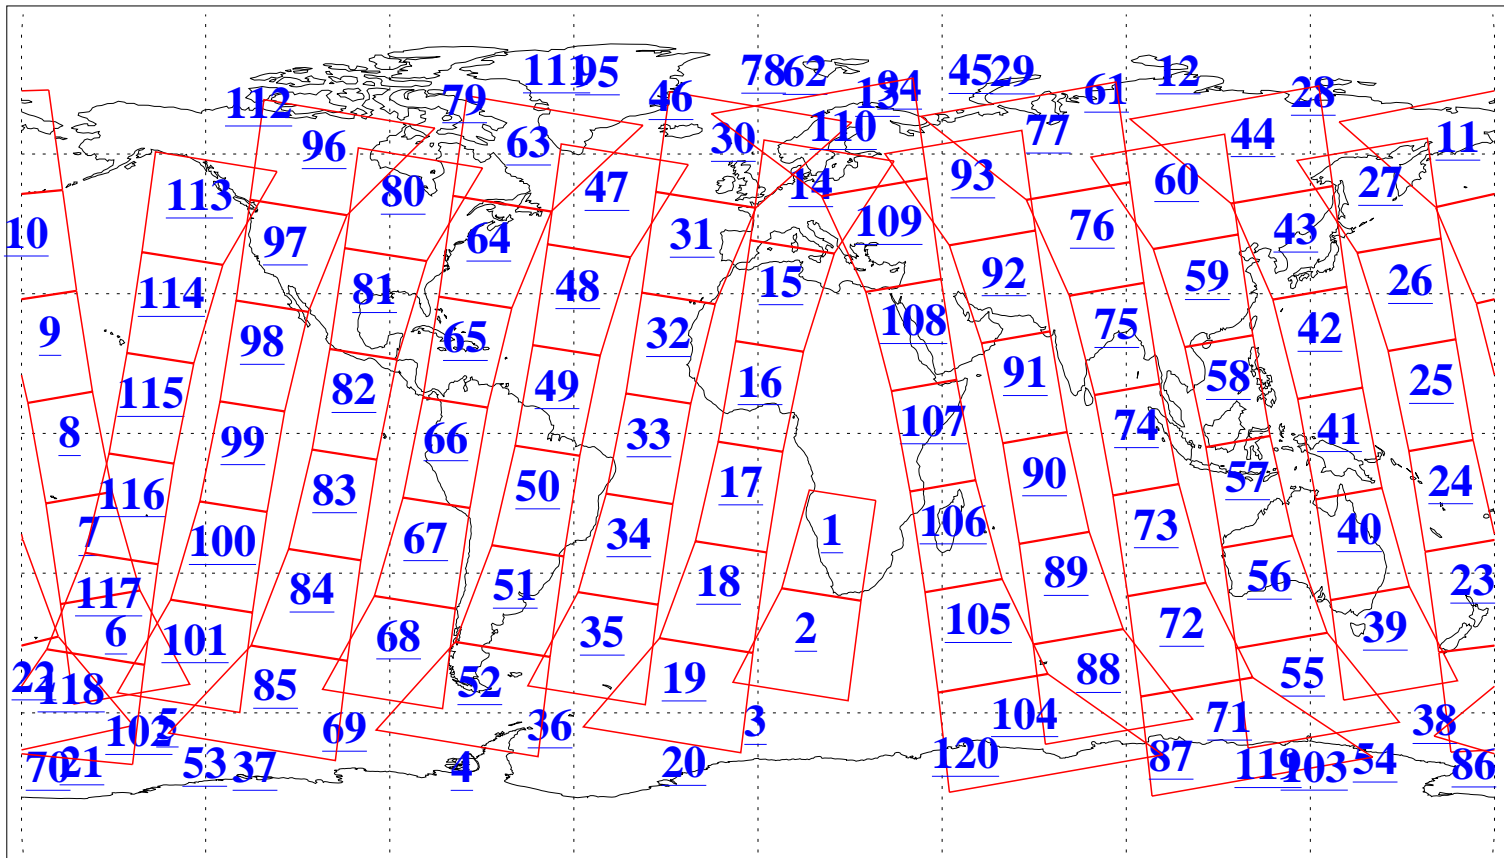

L1B Availability
AMSU Granules: 240
HSB Granules: 0
AIRS Granules: 223

12 Nov 2014
DoY 316
Aqua Day 4575
Granules: 1 to 120

Granules: 121 to 240

Legend: AMSU Available, HSB Available, AIRS Available

L1B Availability
AMSU Granules: 240
HSB Granules: 0
AIRS Granules: 223

12 Nov 2014
DoY 316
Aqua Day 4575
Ascending Granules

Descending Granules

Legend: AMSU Available, HSB Available, AIRS Available

L1B Availability
 AMSU Granules: 240
 HSB Granules: 0
 AIRS Granules: 223

12 Nov 2014
 DoY 316
 Aqua Day 4575

Northern Hemisphere Granules

Southern Hemisphere Granules

Legend: AMSU Available, ~~HSB Available~~, AIRS Available