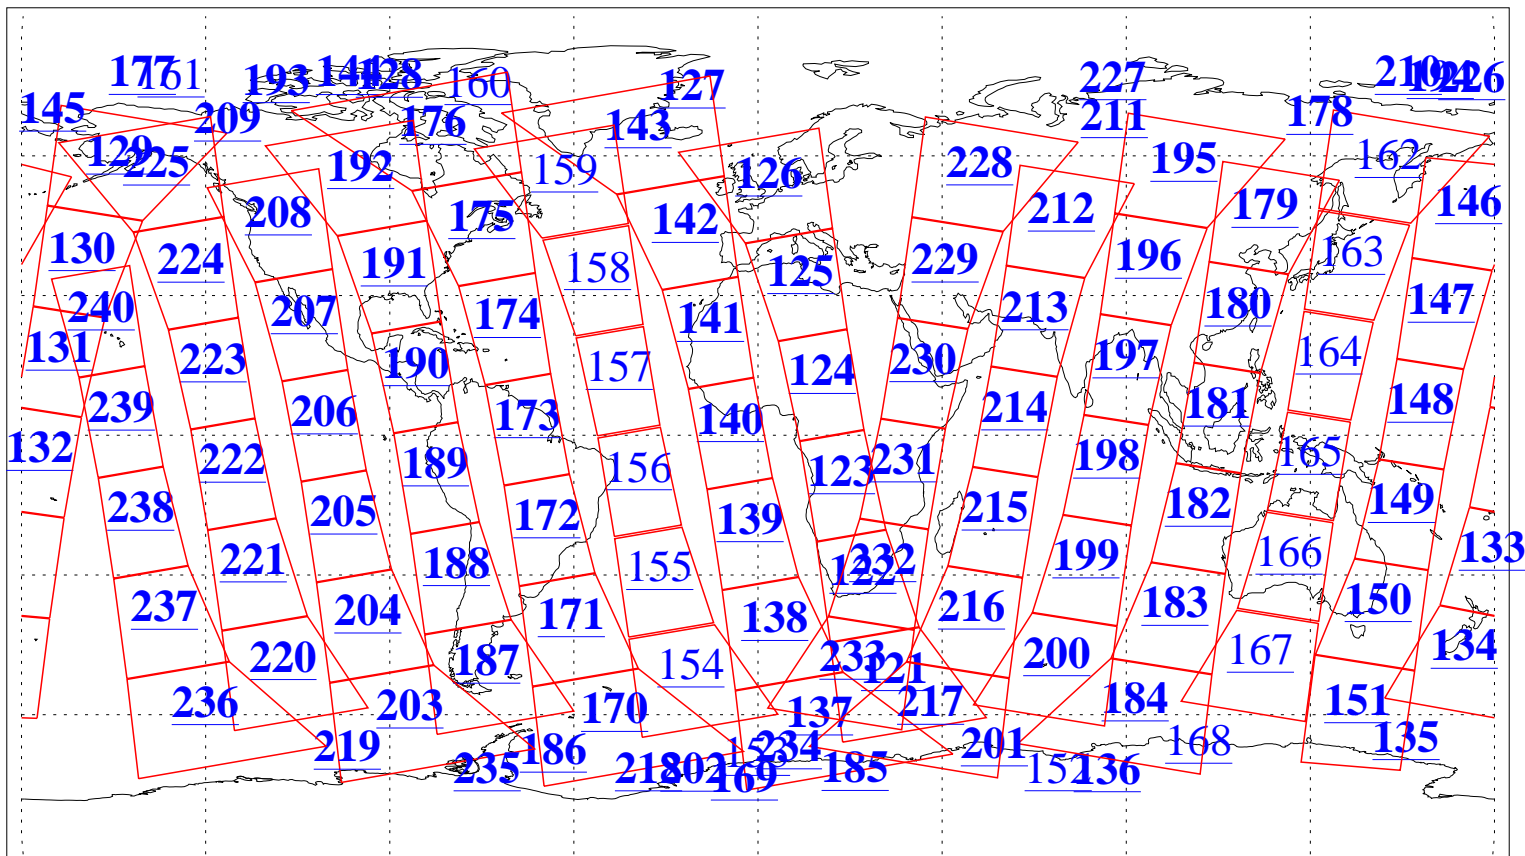

L1B Availability
AMSU Granules: 240
HSB Granules: 0
AIRS Granules: 223

12 Nov 2014
DoY 316
Aqua Day 4575
Granules: 1 to 120

Granules: 121 to 240

Legend: AMSU Available, HSB Available, AIRS Available

L1B Availability
AMSU Granules: 240
HSB Granules: 0
AIRS Granules: 223

12 Nov 2014
DoY 316
Aqua Day 4575
Ascending Granules

Descending Granules

Legend: AMSU Available, HSB Available, AIRS Available

L1B Availability
 AMSU Granules: 240
 HSB Granules: 0
 AIRS Granules: 223

12 Nov 2014
 DoY 316
 Aqua Day 4575