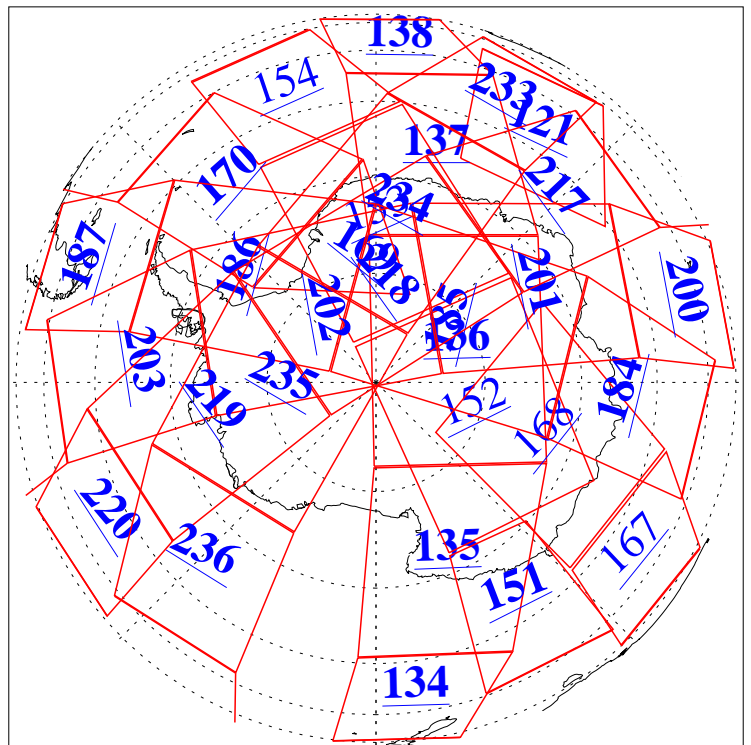

12 Nov 2014
DoY 316
Aqua Day 4575
Ascending Granules

Descending Granules

Legend: AMSU Available, HSB Available, AIRS Available

L1B Availability
 AMSU Granules: 240
 HSB Granules: 0
 AIRS Granules: 223

12 Nov 2014
 DoY 316
 Aqua Day 4575

Northern Hemisphere Granules

Southern Hemisphere Granules

Legend: AMSU Available, ~~HSB Available~~, AIRS Available