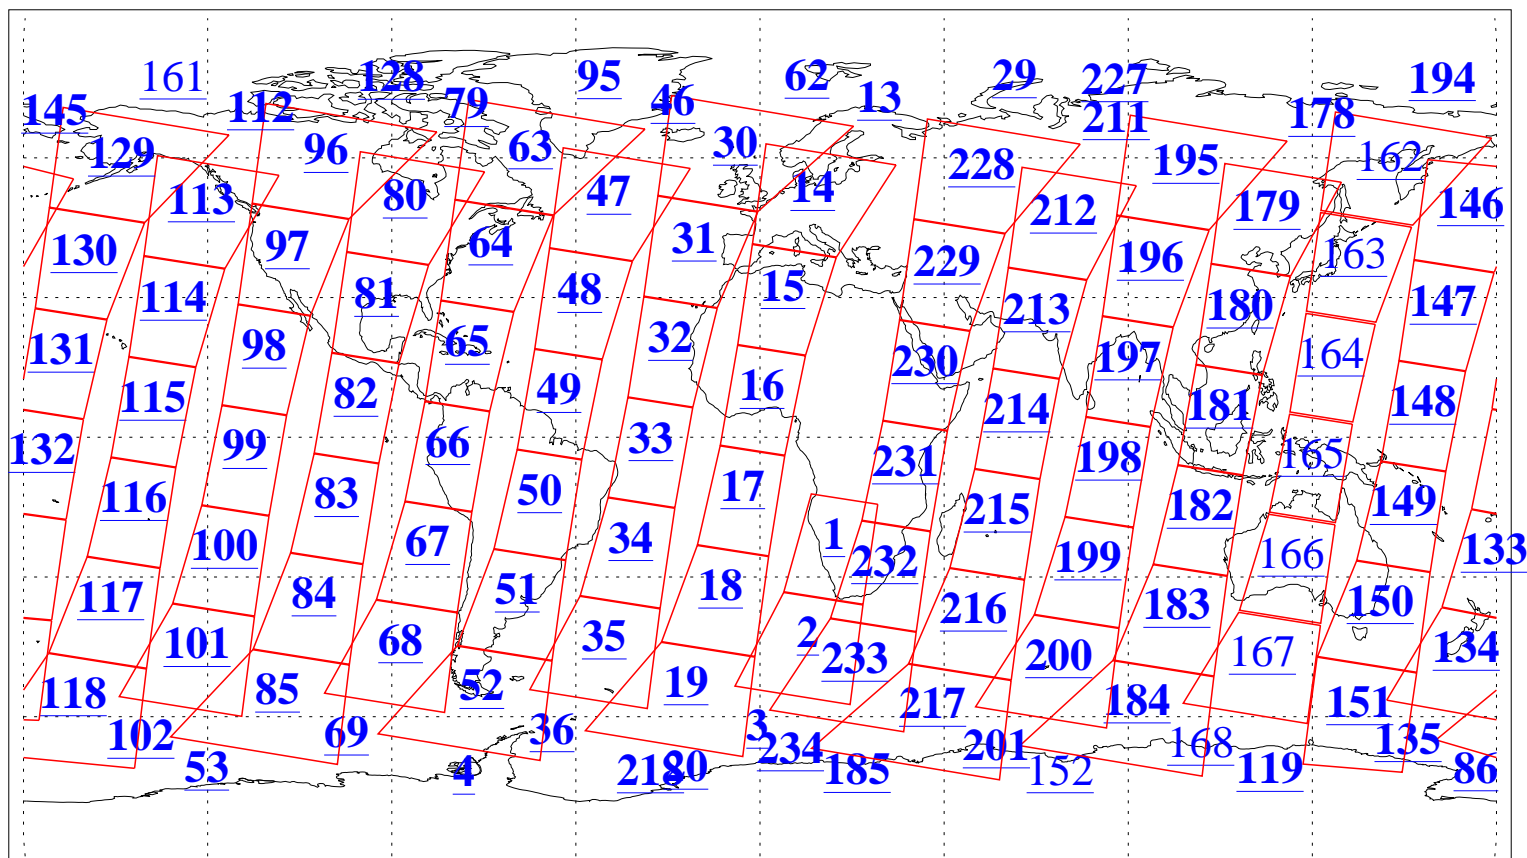

L1B Availability
AMSU Granules: 240
HSB Granules: 0
AIRS Granules: 223

12 Nov 2014
DoY 316
Aqua Day 4575
Granules: 1 to 120

Granules: 121 to 240

Legend: AMSU Available, HSB Available, AIRS Available

L1B Availability
AMSU Granules: 240
HSB Granules: 0
AIRS Granules: 223

12 Nov 2014
DoY 316
Aqua Day 4575
Ascending Granules

Descending Granules

Legend: AMSU Available, HSB Available, AIRS Available

L1B Availability
 AMSU Granules: 240
 HSB Granules: 0
 AIRS Granules: 223

12 Nov 2014
 DoY 316
 Aqua Day 4575