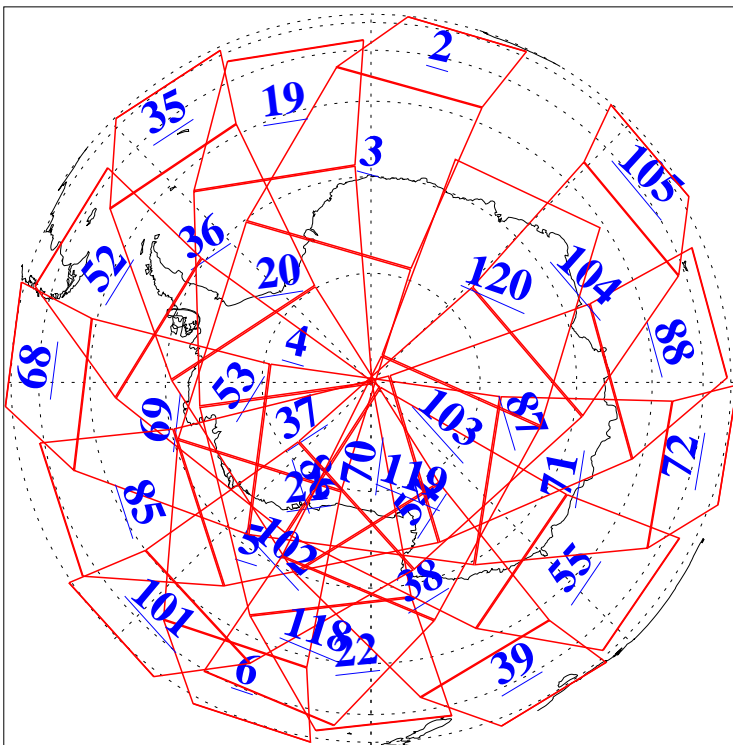

L1B Availability
AMSU Granules: 240
HSB Granules: 0
AIRS Granules: 223

12 Nov 2014
DoY 316
Aqua Day 4575
Granules: 1 to 120

Granules: 121 to 240

Legend: AMSU Available, HSB Available, AIRS Available

L1B Availability
AMSU Granules: 240
HSB Granules: 0
AIRS Granules: 223

12 Nov 2014
DoY 316
Aqua Day 4575
Ascending Granules

Descending Granules

Legend: AMSU Available, HSB Available, AIRS Available

L1B Availability
 AMSU Granules: 240
 HSB Granules: 0
 AIRS Granules: 223

12 Nov 2014
 DoY 316
 Aqua Day 4575

Northern Hemisphere Granules

Southern Hemisphere Granules

Legend: AMSU Available, ~~HSB Available~~, AIRS Available