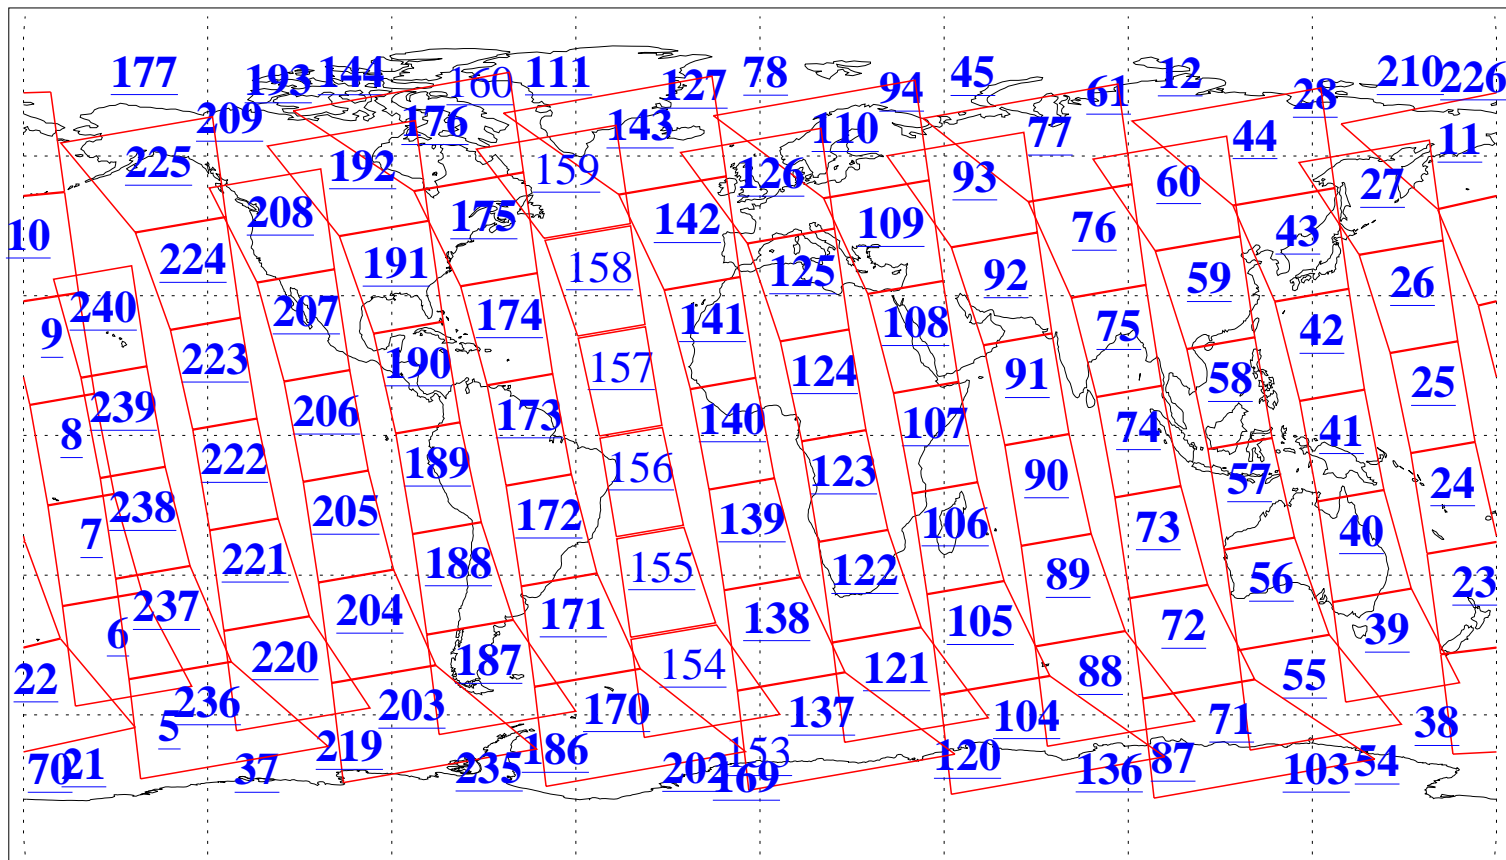

L1B Availability
AMSU Granules: 240
HSB Granules: 0
AIRS Granules: 223

12 Nov 2014
DoY 316
Aqua Day 4575
Granules: 1 to 120

Granules: 121 to 240

Legend: AMSU Available, HSB Available, AIRS Available

L1B Availability
AMSU Granules: 240
HSB Granules: 0
AIRS Granules: 223

12 Nov 2014
DoY 316
Aqua Day 4575
Ascending Granules

Descending Granules

Legend: AMSU Available, HSB Available, AIRS Available

L1B Availability
 AMSU Granules: 240
 HSB Granules: 0
 AIRS Granules: 223

12 Nov 2014
 DoY 316
 Aqua Day 4575

Northern Hemisphere Granules

Southern Hemisphere Granules

Legend: AMSU Available, ~~HSB Available~~, AIRS Available