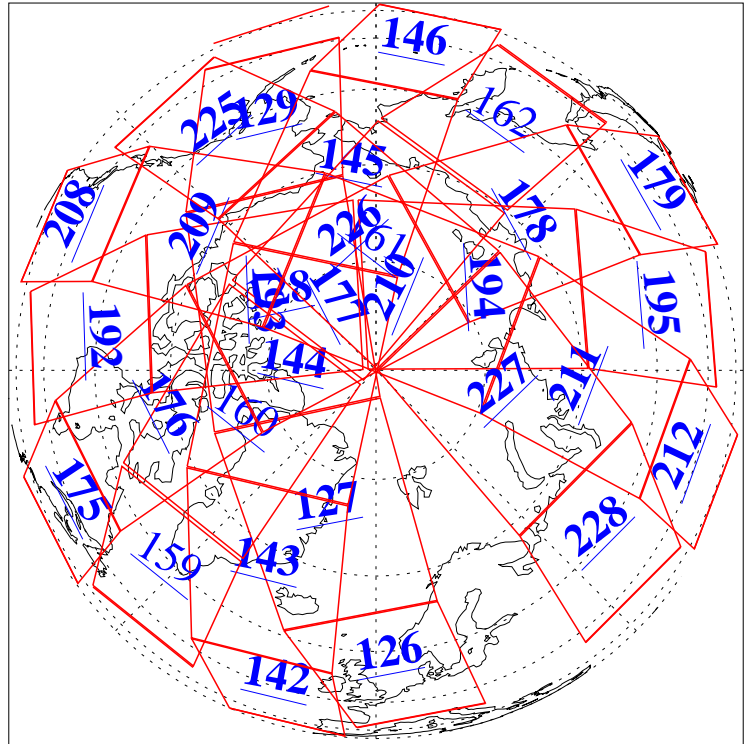

L1B Availability
AMSU Granules: 240
HSB Granules: 0
AIRS Granules: 223

12 Nov 2014
DoY 316
Aqua Day 4575

Northern Hemisphere Granules

Southern Hemisphere Granules