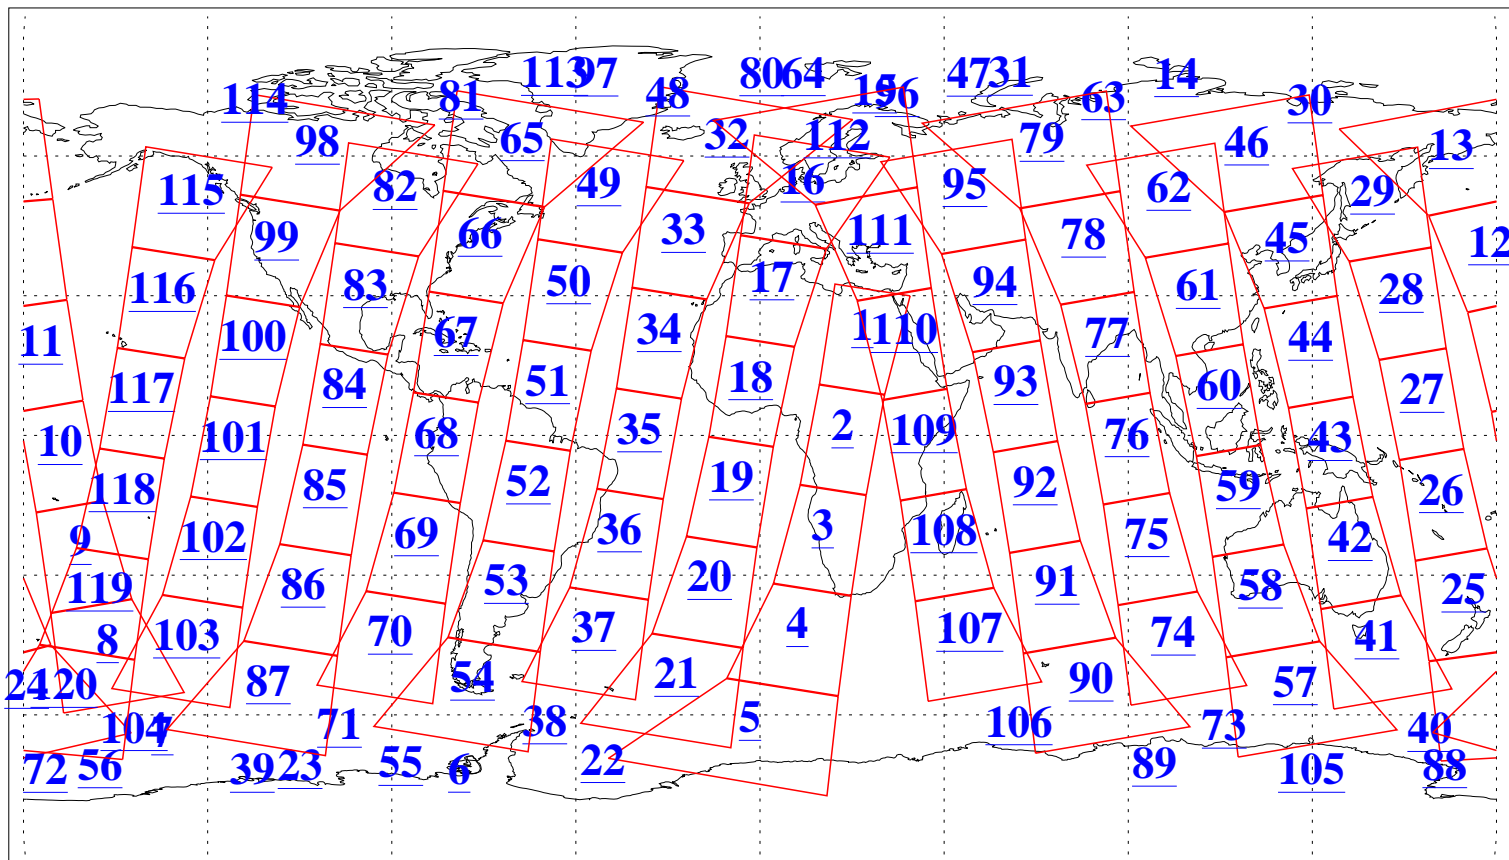

L1B Availability  
AMSU Granules: 240  
HSB Granules: 0  
AIRS Granules: 240

10 Nov 2014  
DoY 314  
Aqua Day 4573  
Granules: 1 to 120

Granules: 121 to 240

Legend: AMSU Available, HSB Available, AIRS Available

L1B Availability  
AMSU Granules: 240  
HSB Granules: 0  
AIRS Granules: 240

10 Nov 2014  
DoY 314  
Aqua Day 4573

Ascending Granules

Descending Granules

Legend: AMSU Available, HSB Available, AIRS Available

L1B Availability  
 AMSU Granules: 240  
 HSB Granules: 0  
 AIRS Granules: 240

10 Nov 2014  
 DoY 314  
 Aqua Day 4573

Northern Hemisphere Granules

Southern Hemisphere Granules

Legend: AMSU Available, HSB Available, AIRS Available