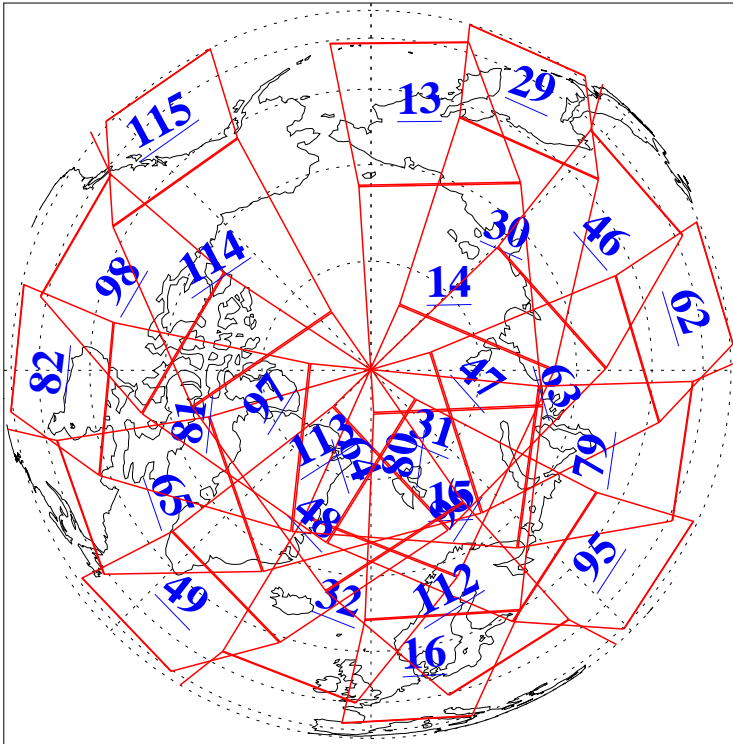

L1B Availability  
AMSU Granules: 240  
HSB Granules: 0  
AIRS Granules: 240

10 Nov 2014  
DoY 314  
Aqua Day 4573  
Granules: 1 to 120

Granules: 121 to 240

Legend: AMSU Available, HSB Available, AIRS Available

L1B Availability  
AMSU Granules: 240  
HSB Granules: 0  
AIRS Granules: 240

10 Nov 2014  
DoY 314  
Aqua Day 4573

Ascending Granules

Descending Granules

Legend: AMSU Available, HSB Available, AIRS Available

L1B Availability  
 AMSU Granules: 240  
 HSB Granules: 0  
 AIRS Granules: 240

10 Nov 2014  
 DoY 314  
 Aqua Day 4573

Northern Hemisphere Granules

Southern Hemisphere Granules

Legend: AMSU Available, HSB Available, AIRS Available