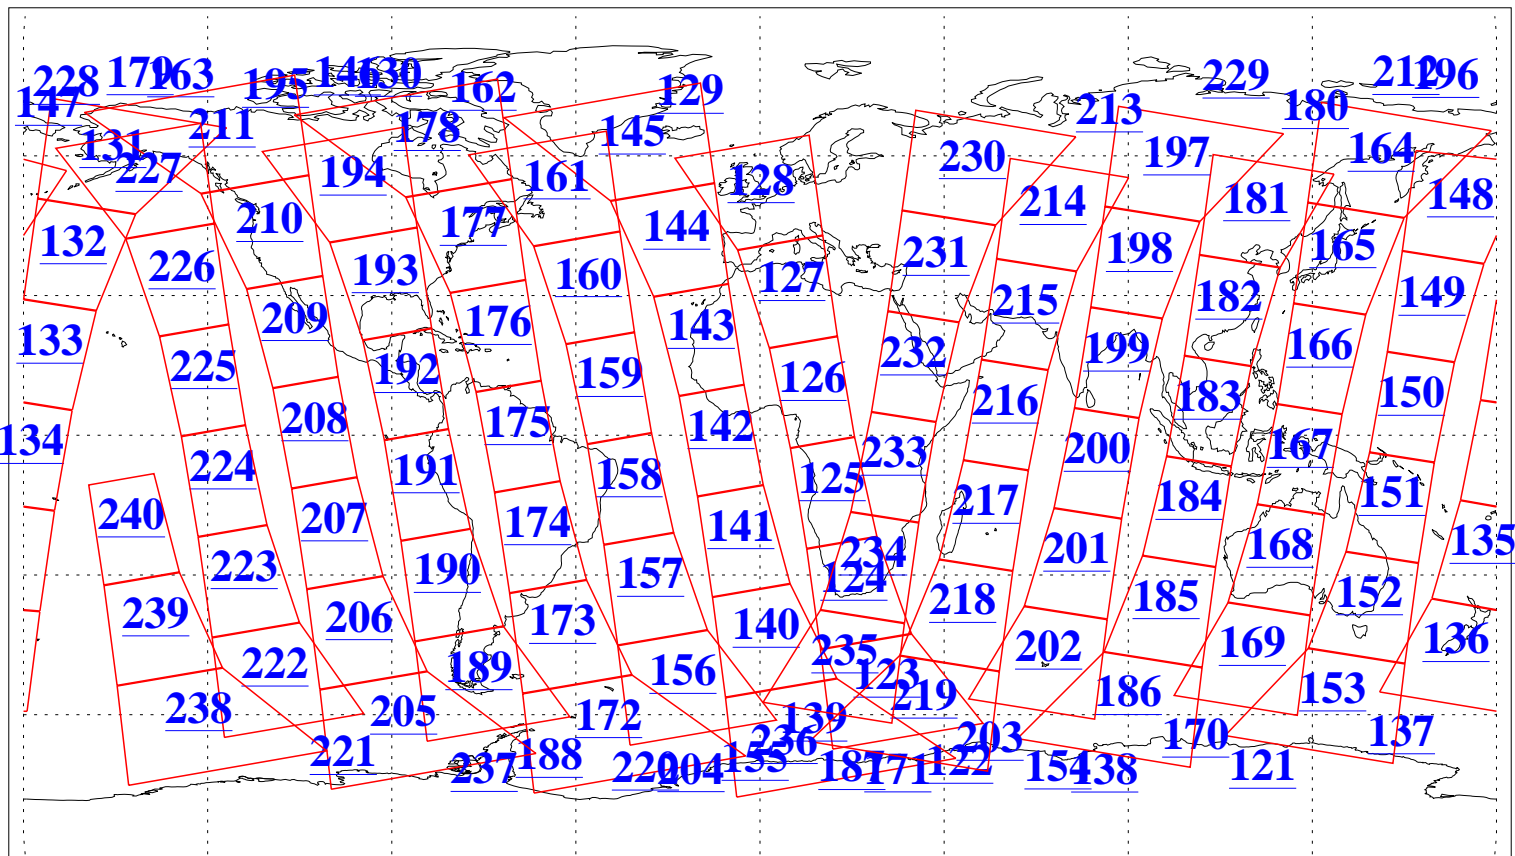

L1B Availability  
AMSU Granules: 240  
HSB Granules: 0  
AIRS Granules: 240

10 Nov 2014  
DoY 314  
Aqua Day 4573  
Granules: 1 to 120

Granules: 121 to 240

Legend: AMSU Available, HSB Available, AIRS Available

L1B Availability  
AMSU Granules: 240  
HSB Granules: 0  
AIRS Granules: 240

10 Nov 2014  
DoY 314  
Aqua Day 4573

Ascending Granules

Descending Granules

Legend: AMSU Available, HSB Available, AIRS Available

L1B Availability  
 AMSU Granules: 240  
 HSB Granules: 0  
 AIRS Granules: 240

10 Nov 2014  
 DoY 314  
 Aqua Day 4573

Northern Hemisphere Granules

Southern Hemisphere Granules

Legend: AMSU Available, HSB Available, AIRS Available