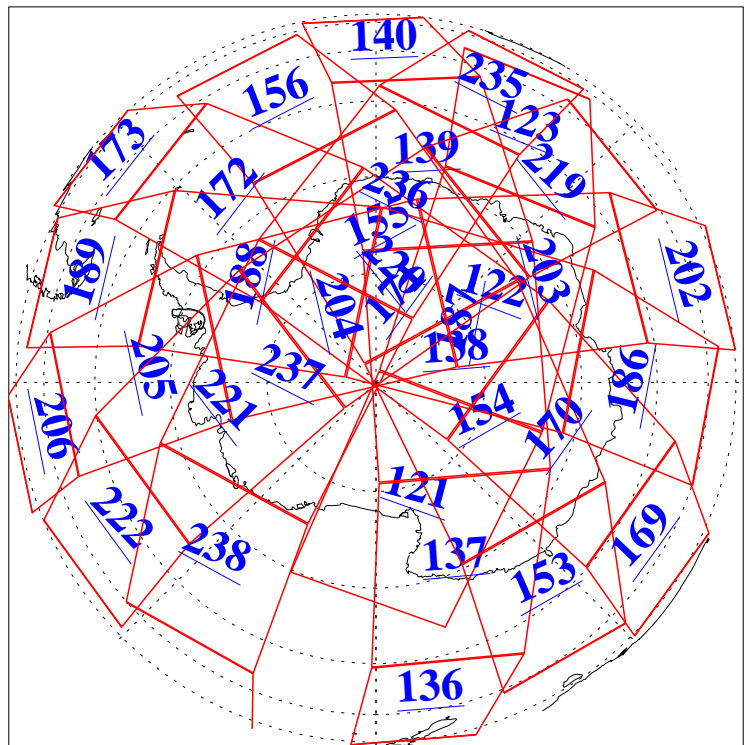

L1B Availability  
AMSU Granules: 240  
HSB Granules: 0  
AIRS Granules: 240

10 Nov 2014  
DoY 314  
Aqua Day 4573  
Granules: 1 to 120

Granules: 121 to 240

Legend: AMSU Available, HSB Available, AIRS Available

L1B Availability  
AMSU Granules: 240  
HSB Granules: 0  
AIRS Granules: 240

10 Nov 2014  
DoY 314  
Aqua Day 4573

Ascending Granules

Descending Granules

Legend: AMSU Available, HSB Available, AIRS Available

L1B Availability  
 AMSU Granules: 240  
 HSB Granules: 0  
 AIRS Granules: 240

10 Nov 2014  
 DoY 314  
 Aqua Day 4573

Northern Hemisphere Granules

Southern Hemisphere Granules

Legend: AMSU Available, HSB Available, AIRS Available