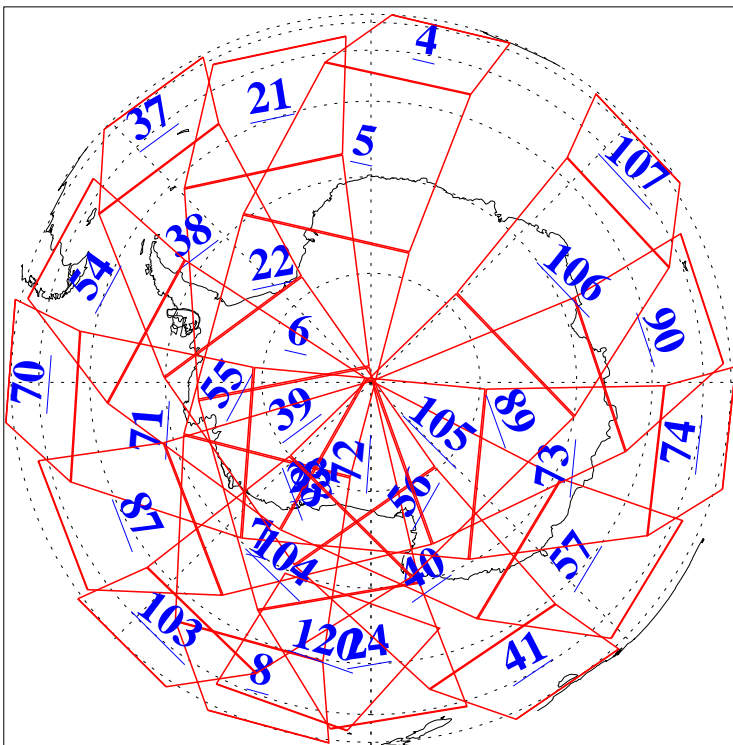

L1B Availability  
AMSU Granules: 240  
HSB Granules: 0  
AIRS Granules: 240

10 Nov 2014  
DoY 314  
Aqua Day 4573  
Granules: 1 to 120

Granules: 121 to 240

Legend: AMSU Available, HSB Available, AIRS Available

L1B Availability  
AMSU Granules: 240  
HSB Granules: 0  
AIRS Granules: 240

10 Nov 2014  
DoY 314  
Aqua Day 4573

Ascending Granules

Descending Granules

Legend: AMSU Available, HSB Available, AIRS Available

L1B Availability  
 AMSU Granules: 240  
 HSB Granules: 0  
 AIRS Granules: 240

10 Nov 2014  
 DoY 314  
 Aqua Day 4573

Northern Hemisphere Granules

Southern Hemisphere Granules

Legend: AMSU Available, HSB Available, AIRS Available