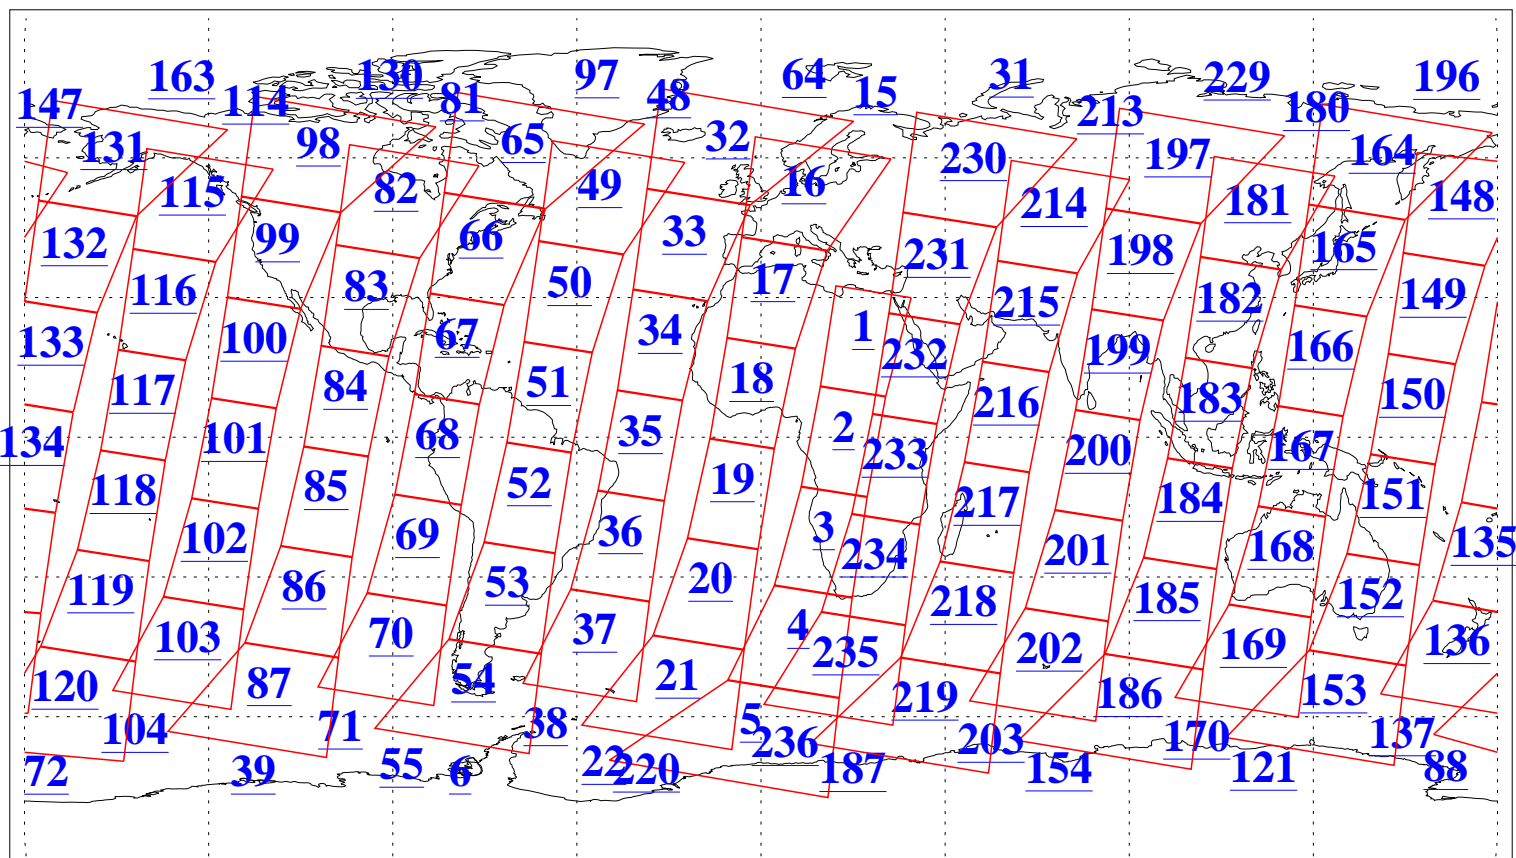

L1B Availability  
AMSU Granules: 240  
HSB Granules: 0  
AIRS Granules: 240

10 Nov 2014  
DoY 314  
Aqua Day 4573  
Granules: 1 to 120

Granules: 121 to 240

Legend: AMSU Available, HSB Available, AIRS Available

L1B Availability  
AMSU Granules: 240  
HSB Granules: 0  
AIRS Granules: 240

10 Nov 2014  
DoY 314  
Aqua Day 4573

Ascending Granules

Descending Granules

Legend: AMSU Available, HSB Available, AIRS Available

L1B Availability  
 AMSU Granules: 240  
 HSB Granules: 0  
 AIRS Granules: 240

10 Nov 2014  
 DoY 314  
 Aqua Day 4573

Northern Hemisphere Granules

Southern Hemisphere Granules

Legend: AMSU Available, HSB Available, AIRS Available