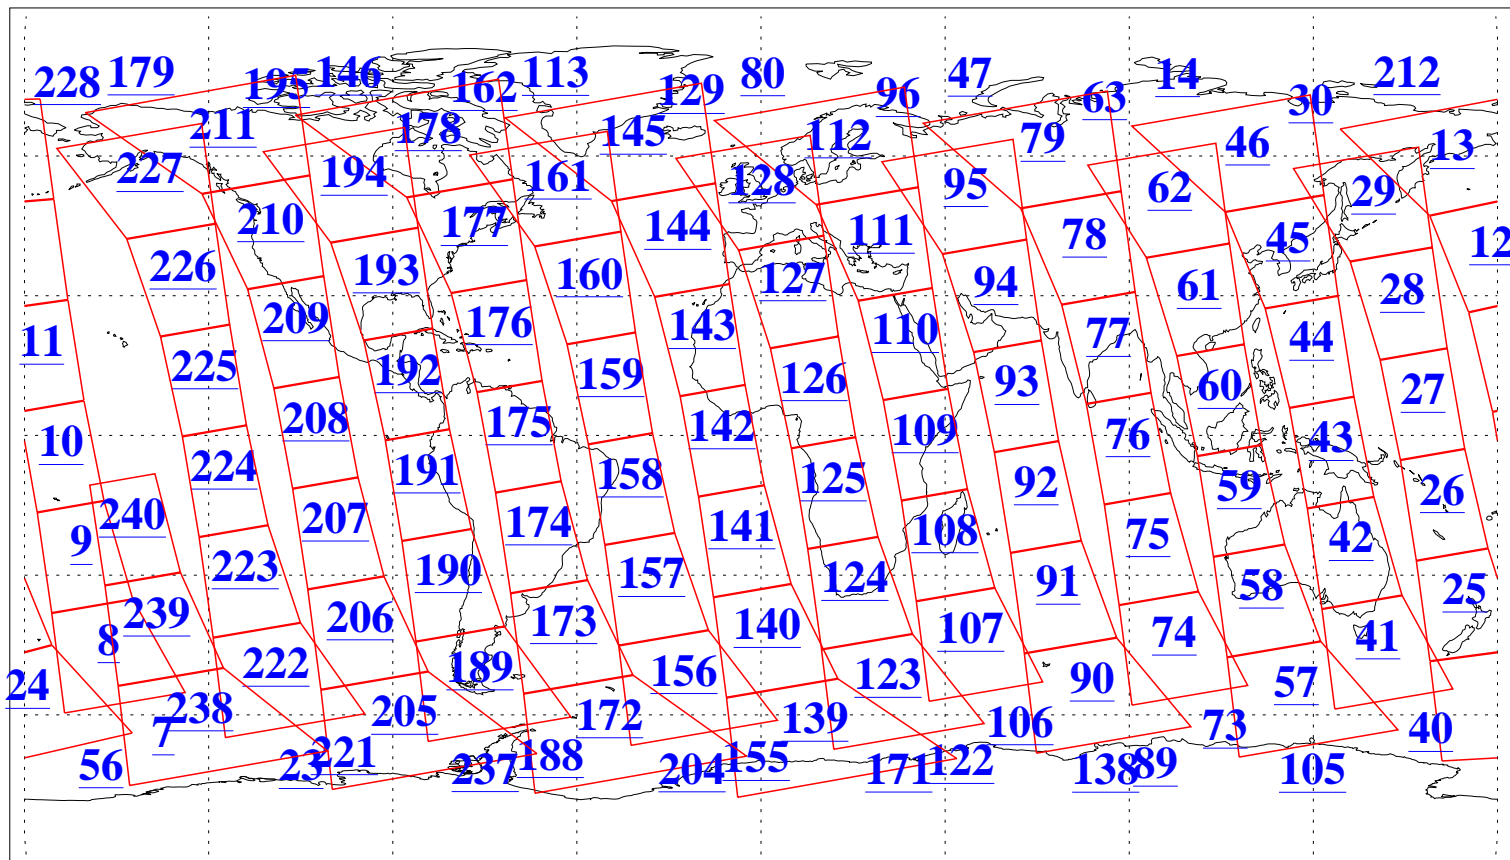

L1B Availability  
AMSU Granules: 240  
HSB Granules: 0  
AIRS Granules: 240

10 Nov 2014  
DoY 314  
Aqua Day 4573  
Granules: 1 to 120

Granules: 121 to 240

Legend: AMSU Available, HSB Available, AIRS Available

L1B Availability  
AMSU Granules: 240  
HSB Granules: 0  
AIRS Granules: 240

10 Nov 2014  
DoY 314  
Aqua Day 4573

Ascending Granules

Descending Granules

Legend: AMSU Available, HSB Available, AIRS Available

L1B Availability  
 AMSU Granules: 240  
 HSB Granules: 0  
 AIRS Granules: 240

10 Nov 2014  
 DoY 314  
 Aqua Day 4573

Northern Hemisphere Granules

Southern Hemisphere Granules

Legend: AMSU Available, HSB Available, AIRS Available