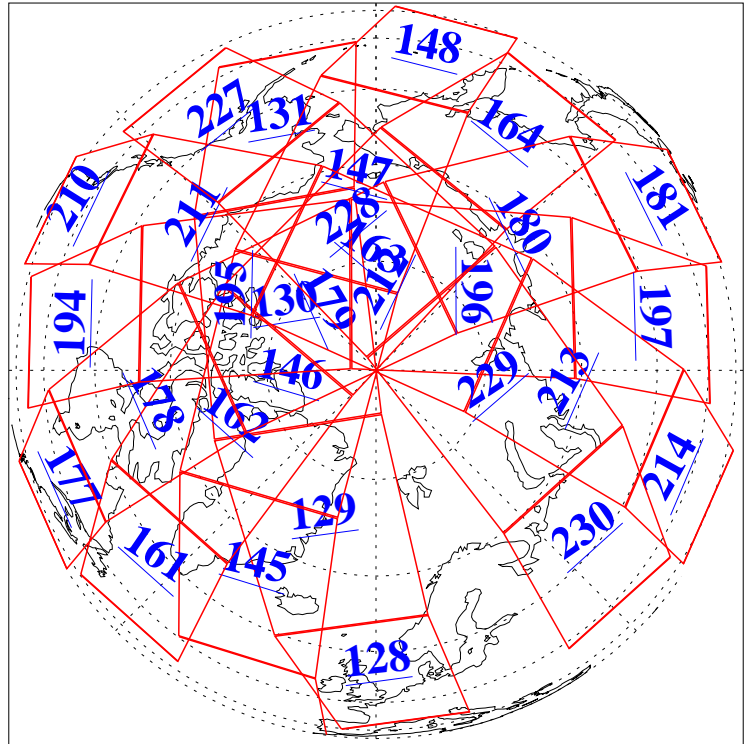

L1B Availability  
AMSU Granules: 240  
HSB Granules: 0  
AIRS Granules: 240

10 Nov 2014  
DoY 314  
Aqua Day 4573  
Granules: 1 to 120

Granules: 121 to 240

Legend: AMSU Available, HSB Available, AIRS Available

L1B Availability  
AMSU Granules: 240  
HSB Granules: 0  
AIRS Granules: 240

10 Nov 2014  
DoY 314  
Aqua Day 4573

Ascending Granules

Descending Granules

Legend: AMSU Available, HSB Available, AIRS Available

L1B Availability  
 AMSU Granules: 240  
 HSB Granules: 0  
 AIRS Granules: 240

10 Nov 2014  
 DoY 314  
 Aqua Day 4573

Northern Hemisphere Granules

Southern Hemisphere Granules

Legend: AMSU Available, HSB Available, AIRS Available