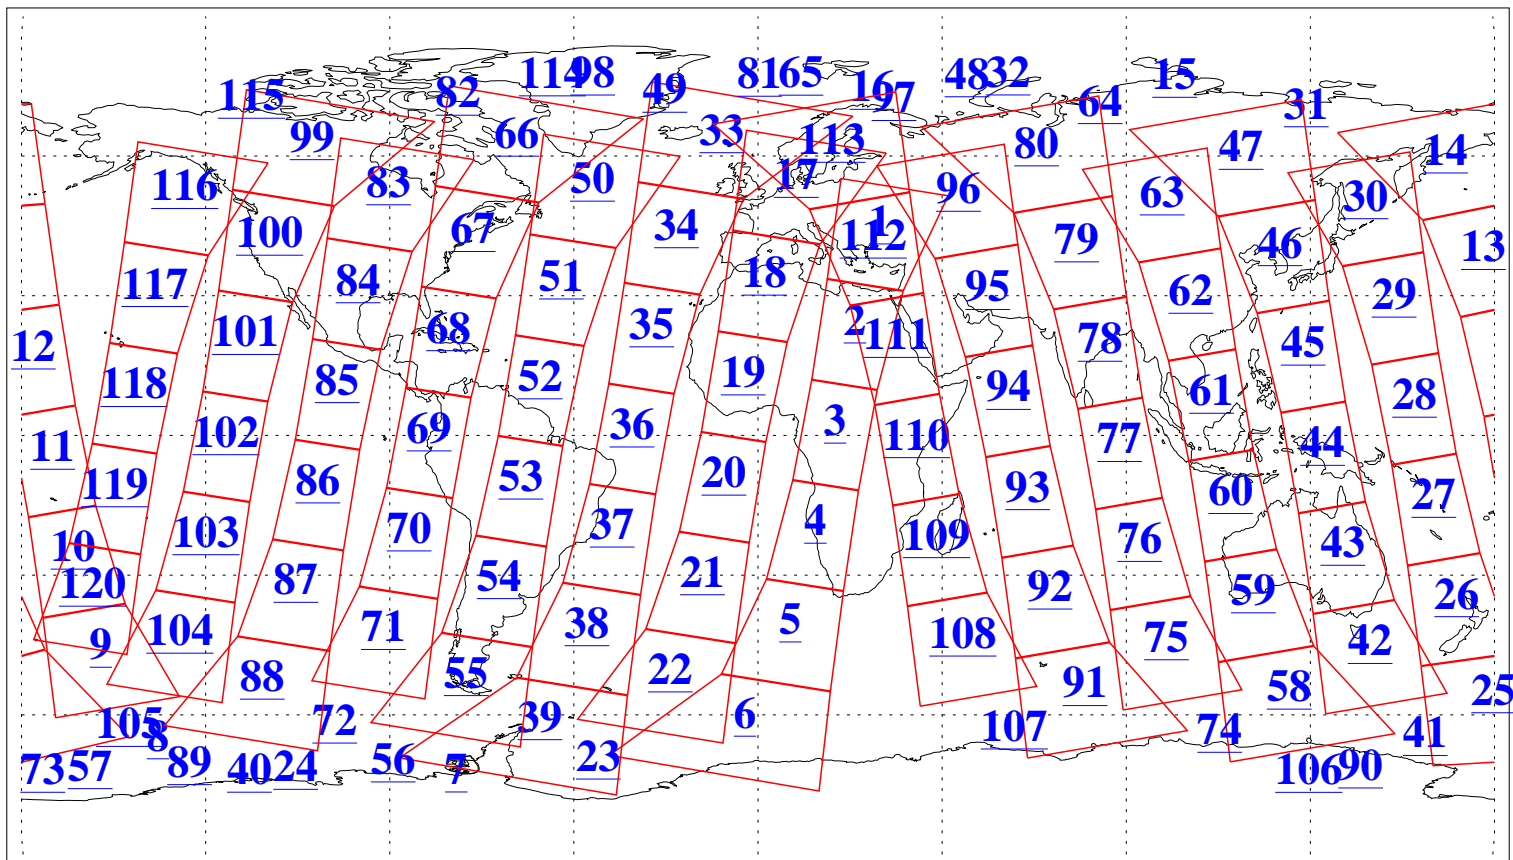

L1B Availability  
AMSU Granules: 240  
HSB Granules: 0  
AIRS Granules: 240

1 Nov 2014  
DoY 305  
Aqua Day 4564  
Granules: 1 to 120

Granules: 121 to 240

Legend: AMSU Available, HSB Available, AIRS Available

L1B Availability  
AMSU Granules: 240  
HSB Granules: 0  
AIRS Granules: 240

1 Nov 2014  
DoY 305  
Aqua Day 4564

Ascending Granules

Descending Granules

Legend: AMSU Available, HSB Available, AIRS Available

L1B Availability  
 AMSU Granules: 240  
 HSB Granules: 0  
 AIRS Granules: 240

1 Nov 2014  
 DoY 305  
 Aqua Day 4564

Northern Hemisphere Granules

Southern Hemisphere Granules

Legend: AMSU Available, HSB Available, AIRS Available