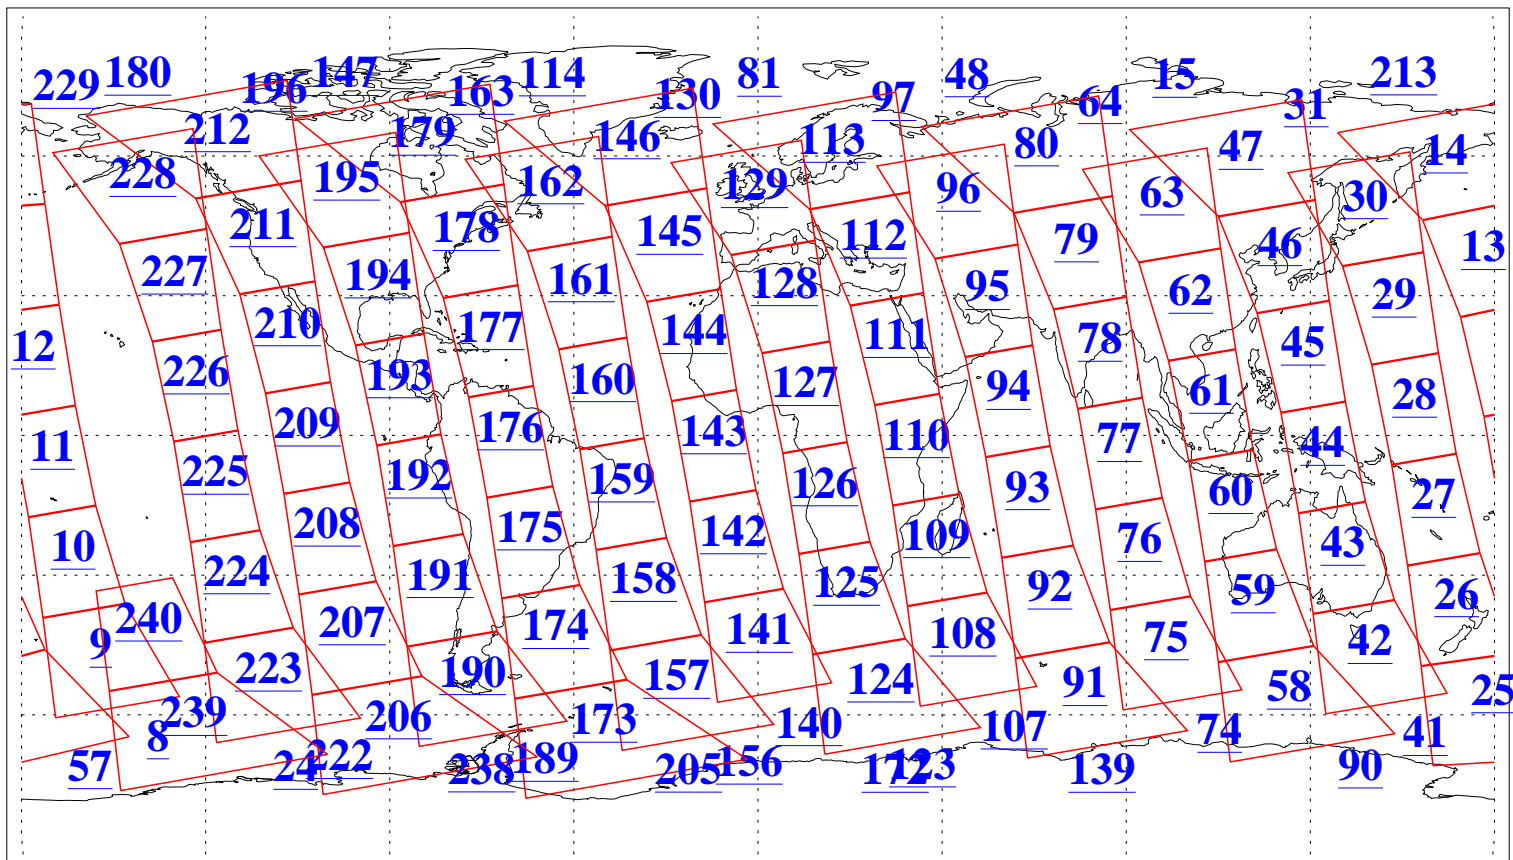

L1B Availability  
AMSU Granules: 240  
HSB Granules: 0  
AIRS Granules: 240

1 Nov 2014  
DoY 305  
Aqua Day 4564  
Granules: 1 to 120

Granules: 121 to 240

Legend: AMSU Available, HSB Available, AIRS Available

L1B Availability  
AMSU Granules: 240  
HSB Granules: 0  
AIRS Granules: 240

1 Nov 2014  
DoY 305  
Aqua Day 4564

Ascending Granules

Descending Granules

Legend: AMSU Available, HSB Available, AIRS Available

L1B Availability  
 AMSU Granules: 240  
 HSB Granules: 0  
 AIRS Granules: 240

1 Nov 2014  
 DoY 305  
 Aqua Day 4564

Northern Hemisphere Granules

Southern Hemisphere Granules

Legend: AMSU Available, HSB Available, AIRS Available