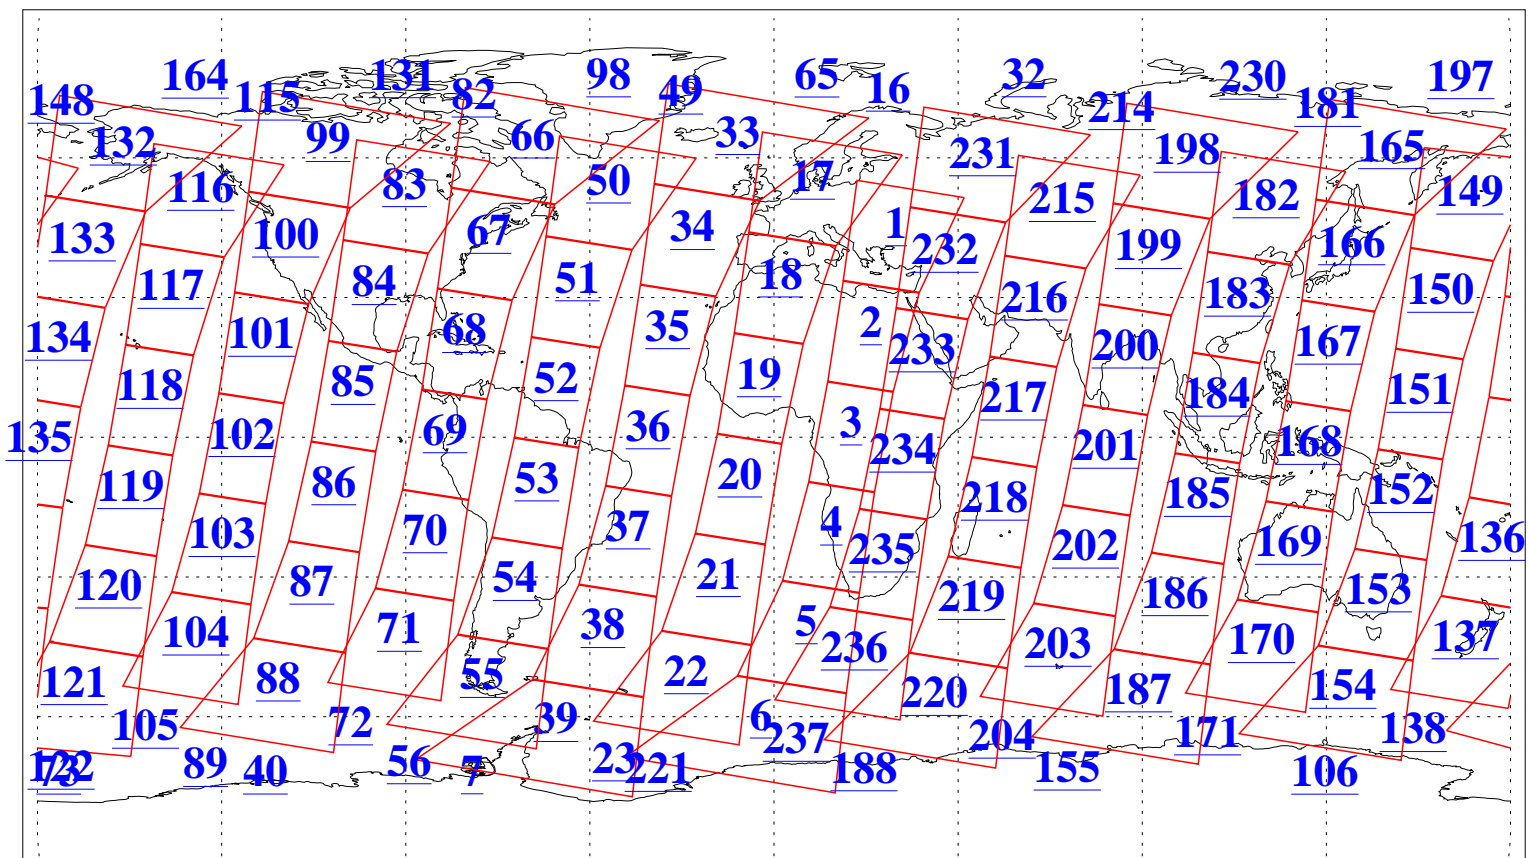

L1B Availability  
AMSU Granules: 240  
HSB Granules: 0  
AIRS Granules: 240

1 Nov 2014  
DoY 305  
Aqua Day 4564  
Granules: 1 to 120

Granules: 121 to 240

Legend: AMSU Available, HSB Available, AIRS Available

L1B Availability  
AMSU Granules: 240  
HSB Granules: 0  
AIRS Granules: 240

1 Nov 2014  
DoY 305  
Aqua Day 4564

Ascending Granules

Descending Granules

Legend: AMSU Available, HSB Available, AIRS Available

L1B Availability  
 AMSU Granules: 240  
 HSB Granules: 0  
 AIRS Granules: 240

1 Nov 2014  
 DoY 305  
 Aqua Day 4564

Northern Hemisphere Granules

Southern Hemisphere Granules

Legend: AMSU Available, HSB Available, AIRS Available