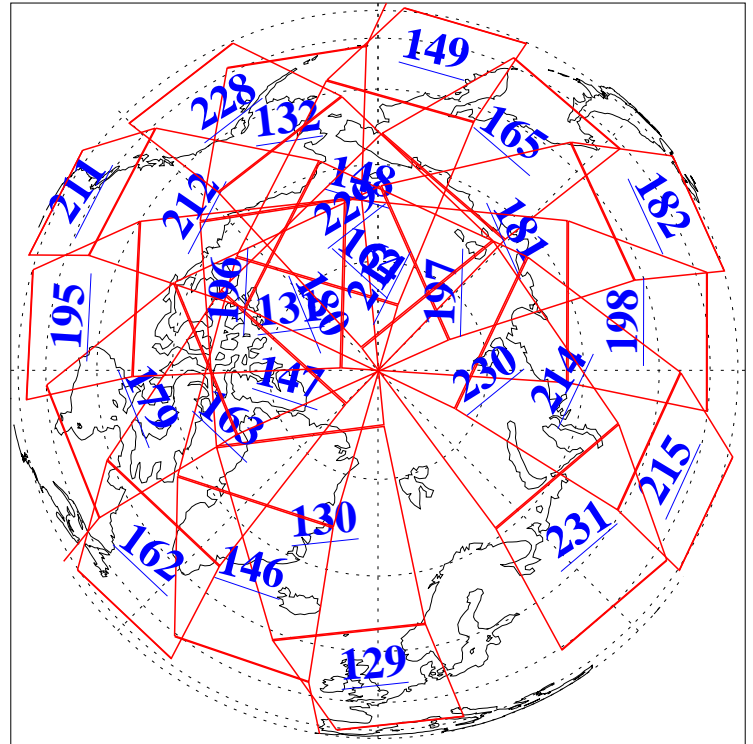

L1B Availability  
AMSU Granules: 240  
HSB Granules: 0  
AIRS Granules: 240

1 Nov 2014  
DoY 305  
Aqua Day 4564  
Granules: 1 to 120

Granules: 121 to 240

Legend: AMSU Available, HSB Available, AIRS Available

L1B Availability  
AMSU Granules: 240  
HSB Granules: 0  
AIRS Granules: 240

1 Nov 2014  
DoY 305  
Aqua Day 4564

Ascending Granules

Descending Granules

Legend: AMSU Available, HSB Available, AIRS Available

L1B Availability  
 AMSU Granules: 240  
 HSB Granules: 0  
 AIRS Granules: 240

1 Nov 2014  
 DoY 305  
 Aqua Day 4564

Northern Hemisphere Granules

Southern Hemisphere Granules

Legend: AMSU Available, HSB Available, AIRS Available