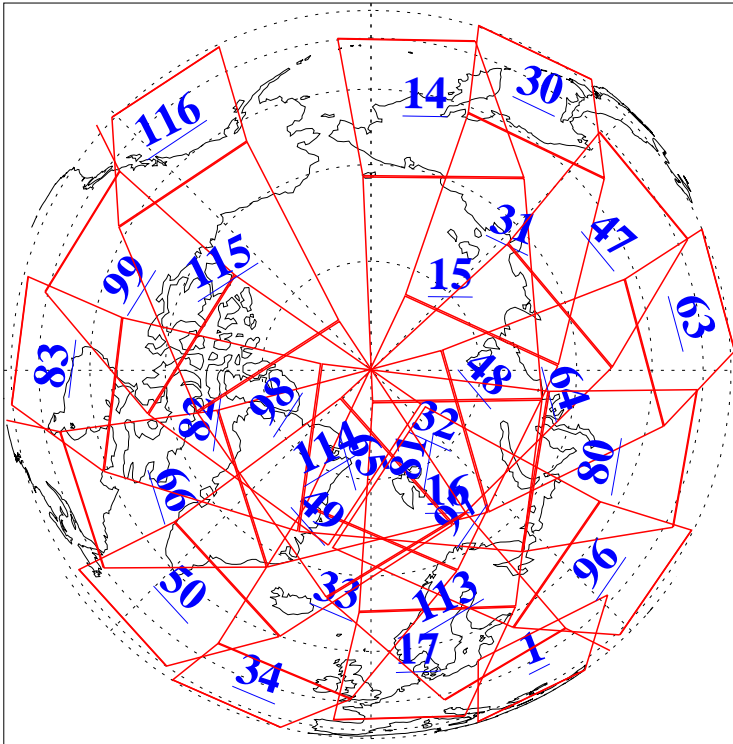

L1B Availability  
AMSU Granules: 240  
HSB Granules: 0  
AIRS Granules: 240

1 Nov 2014  
DoY 305  
Aqua Day 4564  
Granules: 1 to 120

Granules: 121 to 240

Legend: AMSU Available, HSB Available, AIRS Available

L1B Availability  
AMSU Granules: 240  
HSB Granules: 0  
AIRS Granules: 240

1 Nov 2014  
DoY 305  
Aqua Day 4564

Ascending Granules

Descending Granules

Legend: AMSU Available, HSB Available, AIRS Available

L1B Availability  
 AMSU Granules: 240  
 HSB Granules: 0  
 AIRS Granules: 240

1 Nov 2014  
 DoY 305  
 Aqua Day 4564

Northern Hemisphere Granules

Southern Hemisphere Granules

Legend: AMSU Available, HSB Available, AIRS Available