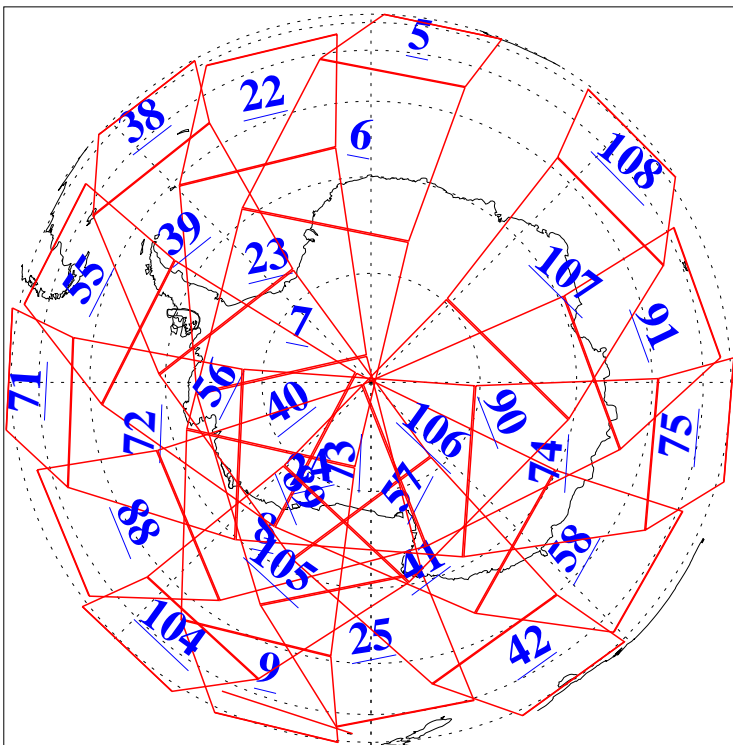

L1B Availability  
AMSU Granules: 240  
HSB Granules: 0  
AIRS Granules: 240

1 Nov 2014  
DoY 305  
Aqua Day 4564  
Granules: 1 to 120

Granules: 121 to 240

Legend: AMSU Available, HSB Available, AIRS Available

L1B Availability  
AMSU Granules: 240  
HSB Granules: 0  
AIRS Granules: 240

1 Nov 2014  
DoY 305  
Aqua Day 4564

Ascending Granules

Descending Granules

Legend: AMSU Available, HSB Available, AIRS Available

L1B Availability  
 AMSU Granules: 240  
 HSB Granules: 0  
 AIRS Granules: 240

1 Nov 2014  
 DoY 305  
 Aqua Day 4564

Northern Hemisphere Granules

Southern Hemisphere Granules

Legend: AMSU Available, HSB Available, AIRS Available