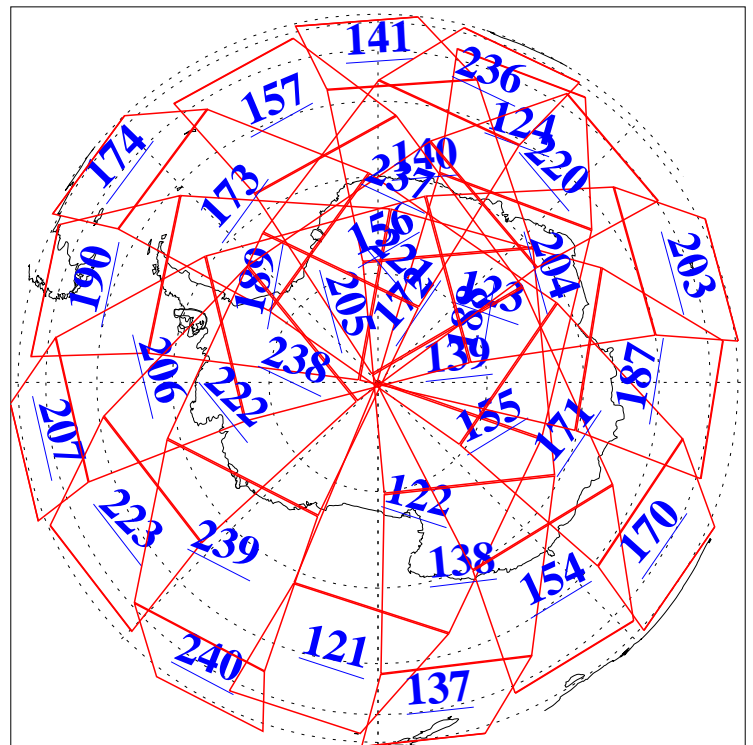

L1B Availability  
AMSU Granules: 240  
HSB Granules: 0  
AIRS Granules: 240

1 Nov 2014  
DoY 305  
Aqua Day 4564  
Granules: 1 to 120

Granules: 121 to 240

Legend: AMSU Available, HSB Available, AIRS Available

L1B Availability  
AMSU Granules: 240  
HSB Granules: 0  
AIRS Granules: 240

1 Nov 2014  
DoY 305  
Aqua Day 4564

Ascending Granules

Descending Granules

Legend: AMSU Available, HSB Available, AIRS Available

L1B Availability  
 AMSU Granules: 240  
 HSB Granules: 0  
 AIRS Granules: 240

1 Nov 2014  
 DoY 305  
 Aqua Day 4564

Northern Hemisphere Granules

Southern Hemisphere Granules

Legend: AMSU Available, HSB Available, AIRS Available