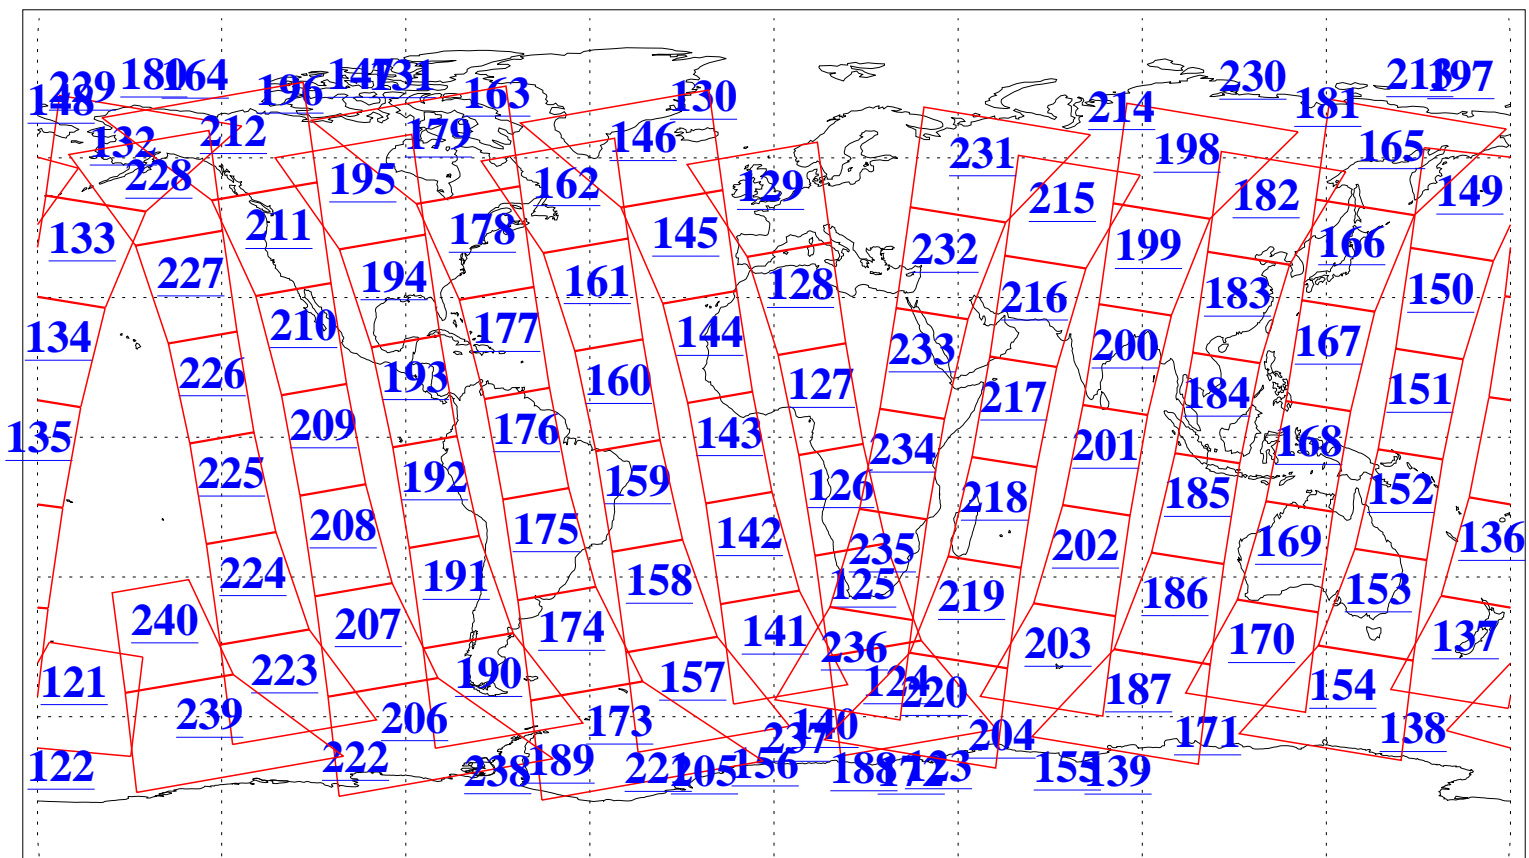

L1B Availability  
AMSU Granules: 240  
HSB Granules: 0  
AIRS Granules: 240

1 Nov 2014  
DoY 305  
Aqua Day 4564  
Granules: 1 to 120

Granules: 121 to 240

Legend: AMSU Available, HSB Available, AIRS Available

L1B Availability  
AMSU Granules: 240  
HSB Granules: 0  
AIRS Granules: 240

1 Nov 2014  
DoY 305  
Aqua Day 4564

Ascending Granules

Descending Granules

Legend: AMSU Available, HSB Available, AIRS Available

L1B Availability  
 AMSU Granules: 240  
 HSB Granules: 0  
 AIRS Granules: 240

1 Nov 2014  
 DoY 305  
 Aqua Day 4564

Northern Hemisphere Granules

Southern Hemisphere Granules

Legend: AMSU Available, HSB Available, AIRS Available