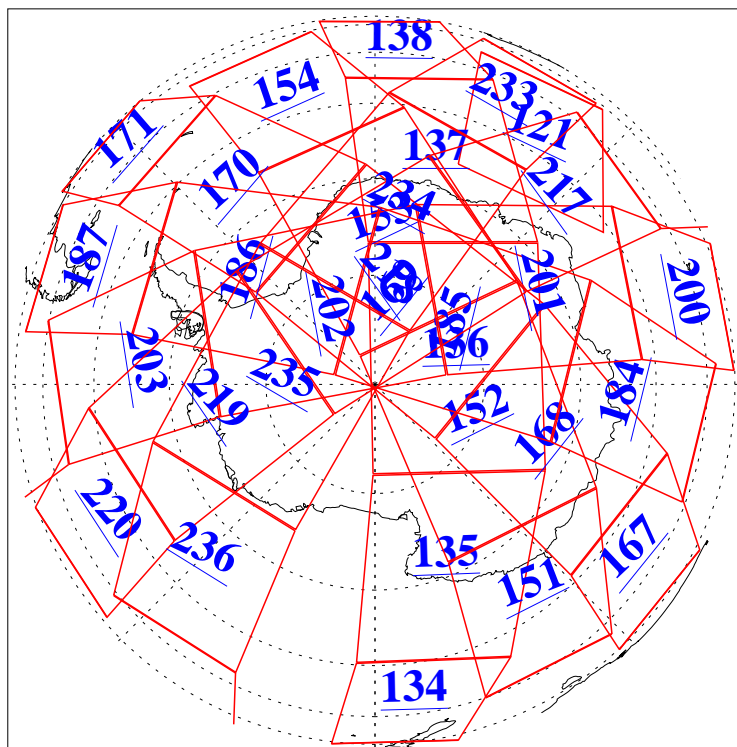

L1B Availability
AMSU Granules: 240
HSB Granules: 0
AIRS Granules: 240

27 Oct 2014
DoY 300
Aqua Day 4559
Granules: 1 to 120

Granules: 121 to 240

Legend: AMSU Available, HSB Available, AIRS Available

L1B Availability
AMSU Granules: 240
HSB Granules: 0
AIRS Granules: 240

27 Oct 2014
DoY 300
Aqua Day 4559

Ascending Granules

Descending Granules

Legend: AMSU Available, HSB Available, AIRS Available

L1B Availability
 AMSU Granules: 240
 HSB Granules: 0
 AIRS Granules: 240

27 Oct 2014
 DoY 300
 Aqua Day 4559

Northern Hemisphere Granules

Southern Hemisphere Granules

Legend: AMSU Available, HSB Available, AIRS Available