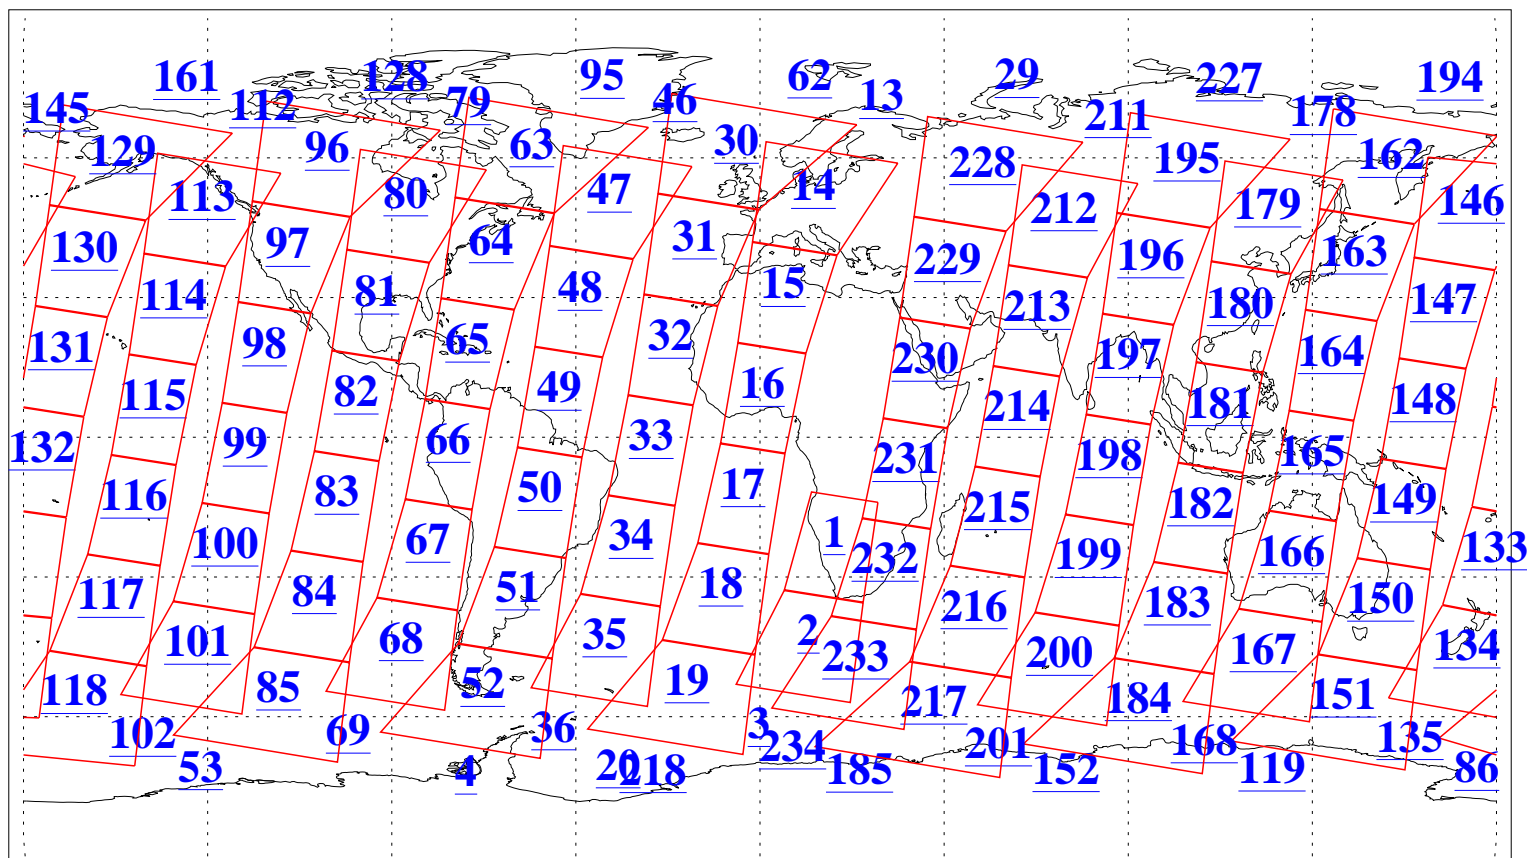

L1B Availability
AMSU Granules: 240
HSB Granules: 0
AIRS Granules: 240

27 Oct 2014
DoY 300
Aqua Day 4559
Granules: 1 to 120

Granules: 121 to 240

Legend: AMSU Available, HSB Available, AIRS Available

L1B Availability
AMSU Granules: 240
HSB Granules: 0
AIRS Granules: 240

27 Oct 2014
DoY 300
Aqua Day 4559

Ascending Granules

Descending Granules

Legend: AMSU Available, HSB Available, AIRS Available

L1B Availability
 AMSU Granules: 240
 HSB Granules: 0
 AIRS Granules: 240

27 Oct 2014
 DoY 300
 Aqua Day 4559

Northern Hemisphere Granules

Southern Hemisphere Granules

Legend: AMSU Available, HSB Available, AIRS Available