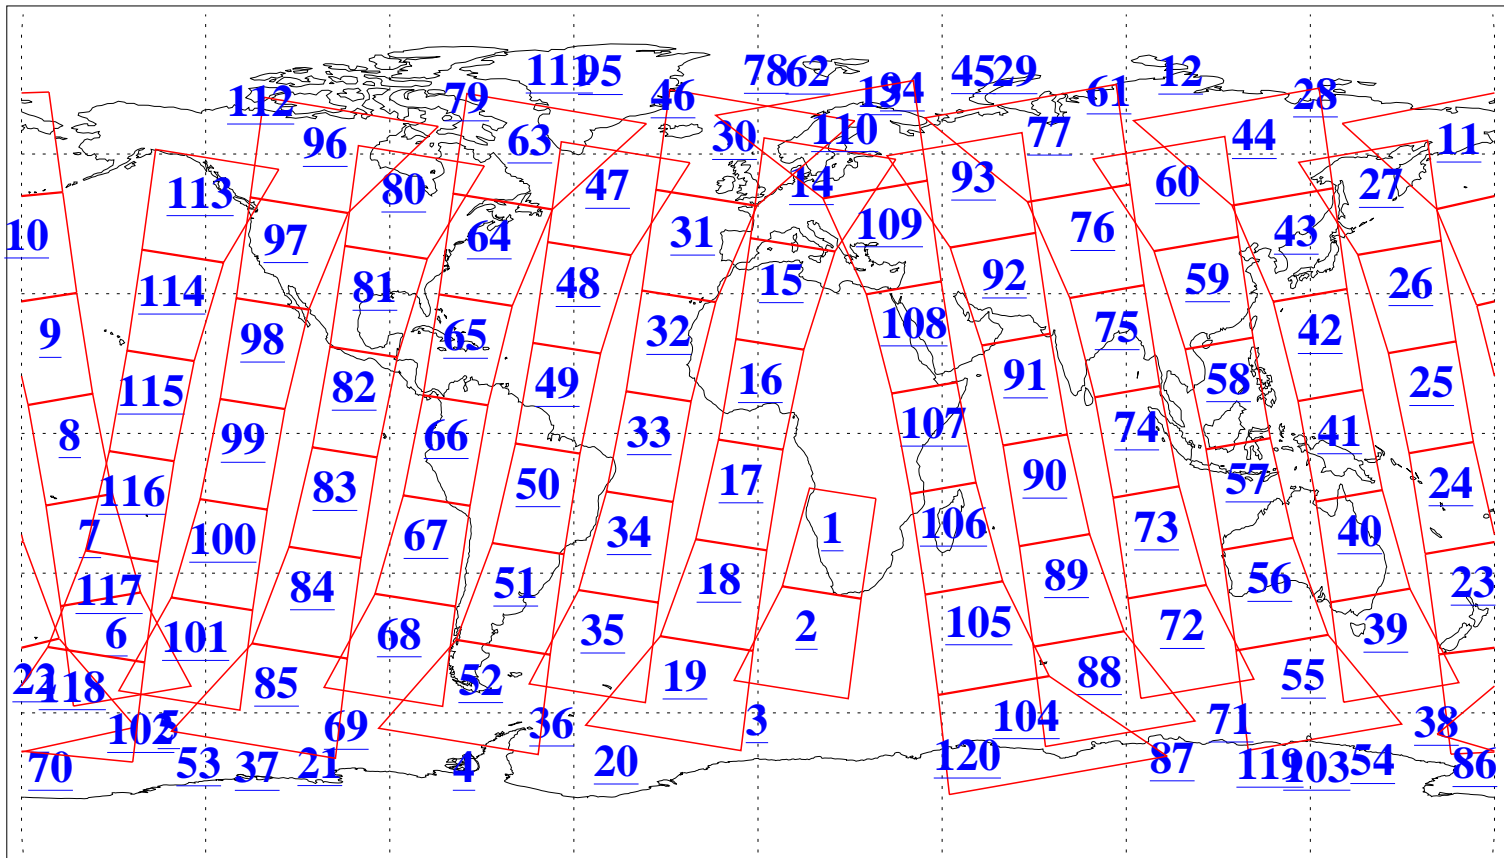

L1B Availability
AMSU Granules: 240
HSB Granules: 0
AIRS Granules: 240

27 Oct 2014
DoY 300
Aqua Day 4559
Granules: 1 to 120

Granules: 121 to 240

Legend: AMSU Available, HSB Available, AIRS Available

L1B Availability
AMSU Granules: 240
HSB Granules: 0
AIRS Granules: 240

27 Oct 2014
DoY 300
Aqua Day 4559

Ascending Granules

Descending Granules

Legend: AMSU Available, HSB Available, AIRS Available

L1B Availability
 AMSU Granules: 240
 HSB Granules: 0
 AIRS Granules: 240

27 Oct 2014
 DoY 300
 Aqua Day 4559

Northern Hemisphere Granules

Southern Hemisphere Granules

Legend: AMSU Available, HSB Available, AIRS Available