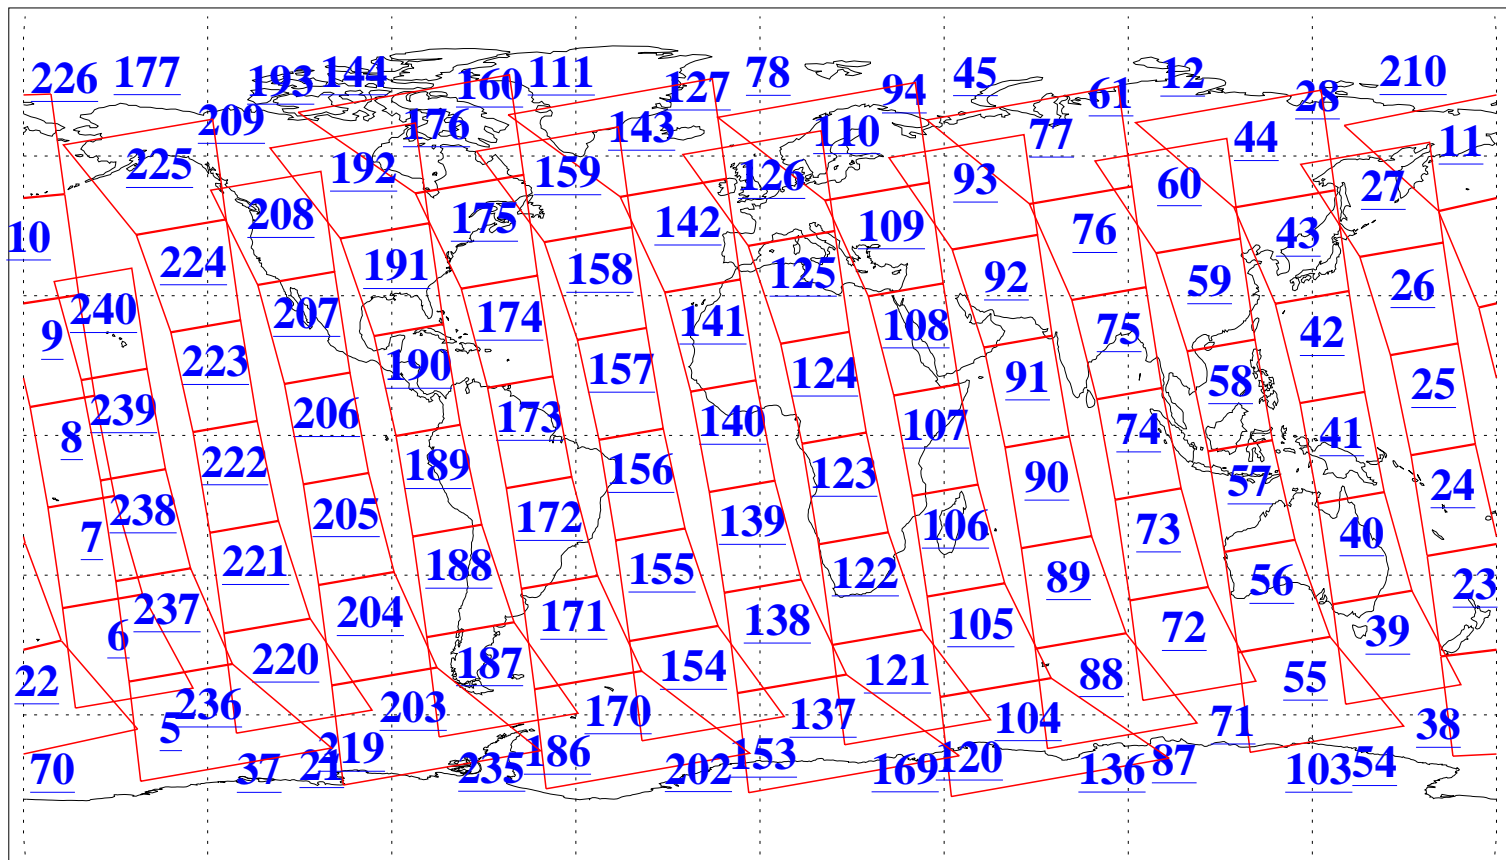

L1B Availability
AMSU Granules: 240
HSB Granules: 0
AIRS Granules: 240

27 Oct 2014
DoY 300
Aqua Day 4559
Granules: 1 to 120

Granules: 121 to 240

Legend: AMSU Available, HSB Available, AIRS Available

L1B Availability
AMSU Granules: 240
HSB Granules: 0
AIRS Granules: 240

27 Oct 2014
DoY 300
Aqua Day 4559

Ascending Granules

Descending Granules

Legend: AMSU Available, HSB Available, AIRS Available

L1B Availability
 AMSU Granules: 240
 HSB Granules: 0
 AIRS Granules: 240

27 Oct 2014
 DoY 300
 Aqua Day 4559

Northern Hemisphere Granules

Southern Hemisphere Granules

Legend: AMSU Available, HSB Available, AIRS Available