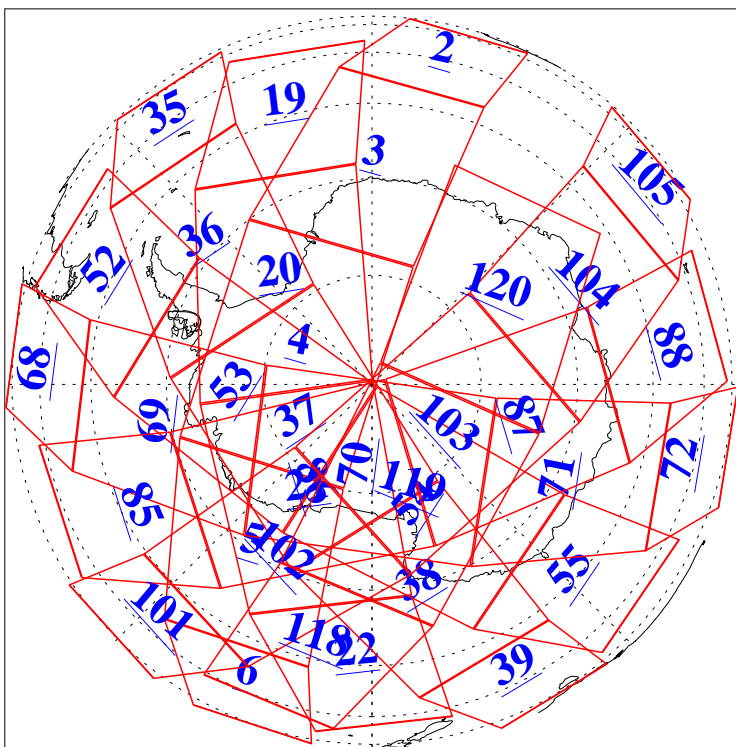

L1B Availability
AMSU Granules: 240
HSB Granules: 0
AIRS Granules: 240

27 Oct 2014
DoY 300
Aqua Day 4559
Granules: 1 to 120

Granules: 121 to 240

Legend: AMSU Available, HSB Available, AIRS Available

L1B Availability
AMSU Granules: 240
HSB Granules: 0
AIRS Granules: 240

27 Oct 2014
DoY 300
Aqua Day 4559

Ascending Granules

Descending Granules

Legend: AMSU Available, HSB Available, AIRS Available

L1B Availability
 AMSU Granules: 240
 HSB Granules: 0
 AIRS Granules: 240

27 Oct 2014
 DoY 300
 Aqua Day 4559

Northern Hemisphere Granules

Southern Hemisphere Granules

Legend: AMSU Available, HSB Available, AIRS Available