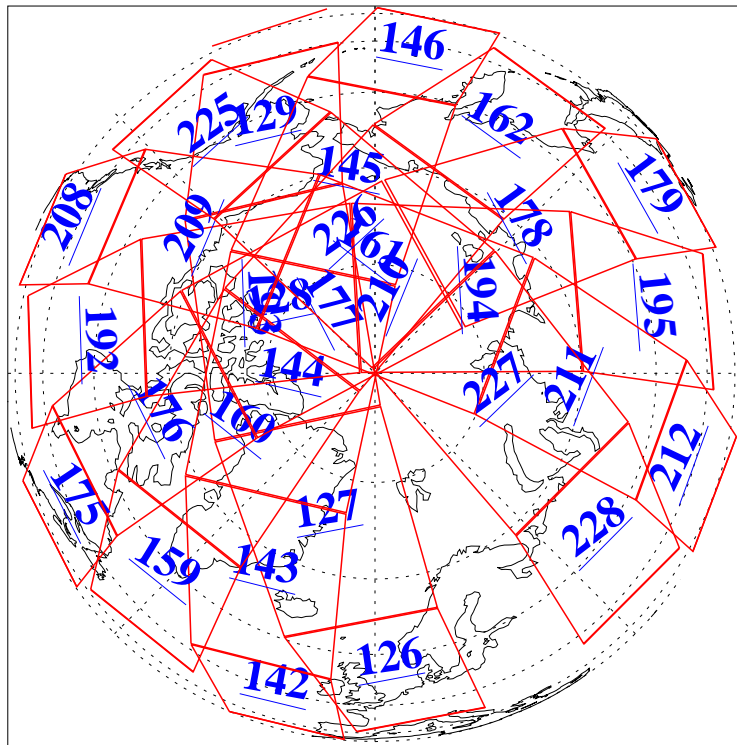

L1B Availability
AMSU Granules: 240
HSB Granules: 0
AIRS Granules: 240

27 Oct 2014
DoY 300
Aqua Day 4559
Granules: 1 to 120

Granules: 121 to 240

Legend: AMSU Available, HSB Available, AIRS Available

L1B Availability
AMSU Granules: 240
HSB Granules: 0
AIRS Granules: 240

27 Oct 2014
DoY 300
Aqua Day 4559

Ascending Granules

Descending Granules

Legend: AMSU Available, HSB Available, AIRS Available

L1B Availability
 AMSU Granules: 240
 HSB Granules: 0
 AIRS Granules: 240

27 Oct 2014
 DoY 300
 Aqua Day 4559

Northern Hemisphere Granules

Southern Hemisphere Granules

Legend: AMSU Available, HSB Available, AIRS Available