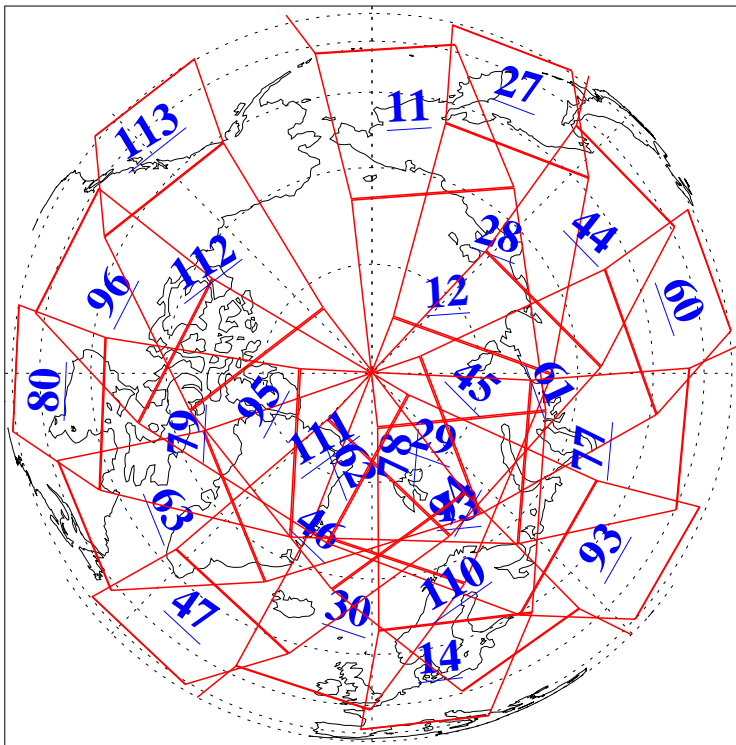

L1B Availability
AMSU Granules: 240
HSB Granules: 0
AIRS Granules: 240

27 Oct 2014
DoY 300
Aqua Day 4559
Granules: 1 to 120

Granules: 121 to 240

Legend: AMSU Available, HSB Available, AIRS Available

L1B Availability
AMSU Granules: 240
HSB Granules: 0
AIRS Granules: 240

27 Oct 2014
DoY 300
Aqua Day 4559

Ascending Granules

Descending Granules

Legend: AMSU Available, HSB Available, AIRS Available

L1B Availability
 AMSU Granules: 240
 HSB Granules: 0
 AIRS Granules: 240

27 Oct 2014
 DoY 300
 Aqua Day 4559

Northern Hemisphere Granules

Southern Hemisphere Granules

Legend: AMSU Available, HSB Available, AIRS Available