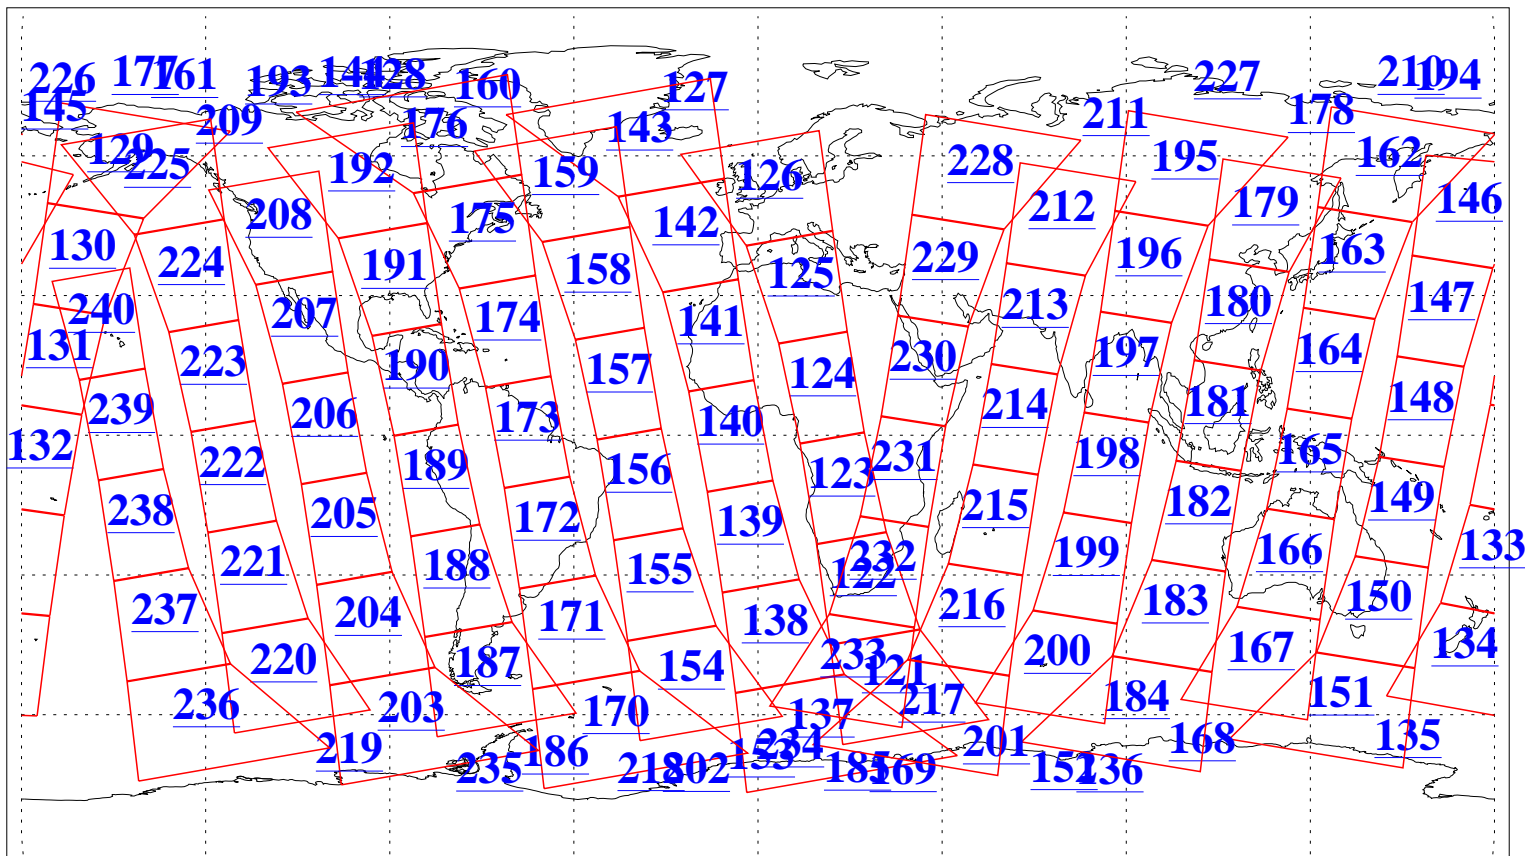

L1B Availability
AMSU Granules: 240
HSB Granules: 0
AIRS Granules: 240

27 Oct 2014
DoY 300
Aqua Day 4559
Granules: 1 to 120

Granules: 121 to 240

Legend: AMSU Available, HSB Available, AIRS Available

L1B Availability
AMSU Granules: 240
HSB Granules: 0
AIRS Granules: 240

27 Oct 2014
DoY 300
Aqua Day 4559

Ascending Granules

Descending Granules

Legend: AMSU Available, HSB Available, AIRS Available

L1B Availability
 AMSU Granules: 240
 HSB Granules: 0
 AIRS Granules: 240

27 Oct 2014
 DoY 300
 Aqua Day 4559

Northern Hemisphere Granules

Southern Hemisphere Granules

Legend: AMSU Available, HSB Available, AIRS Available