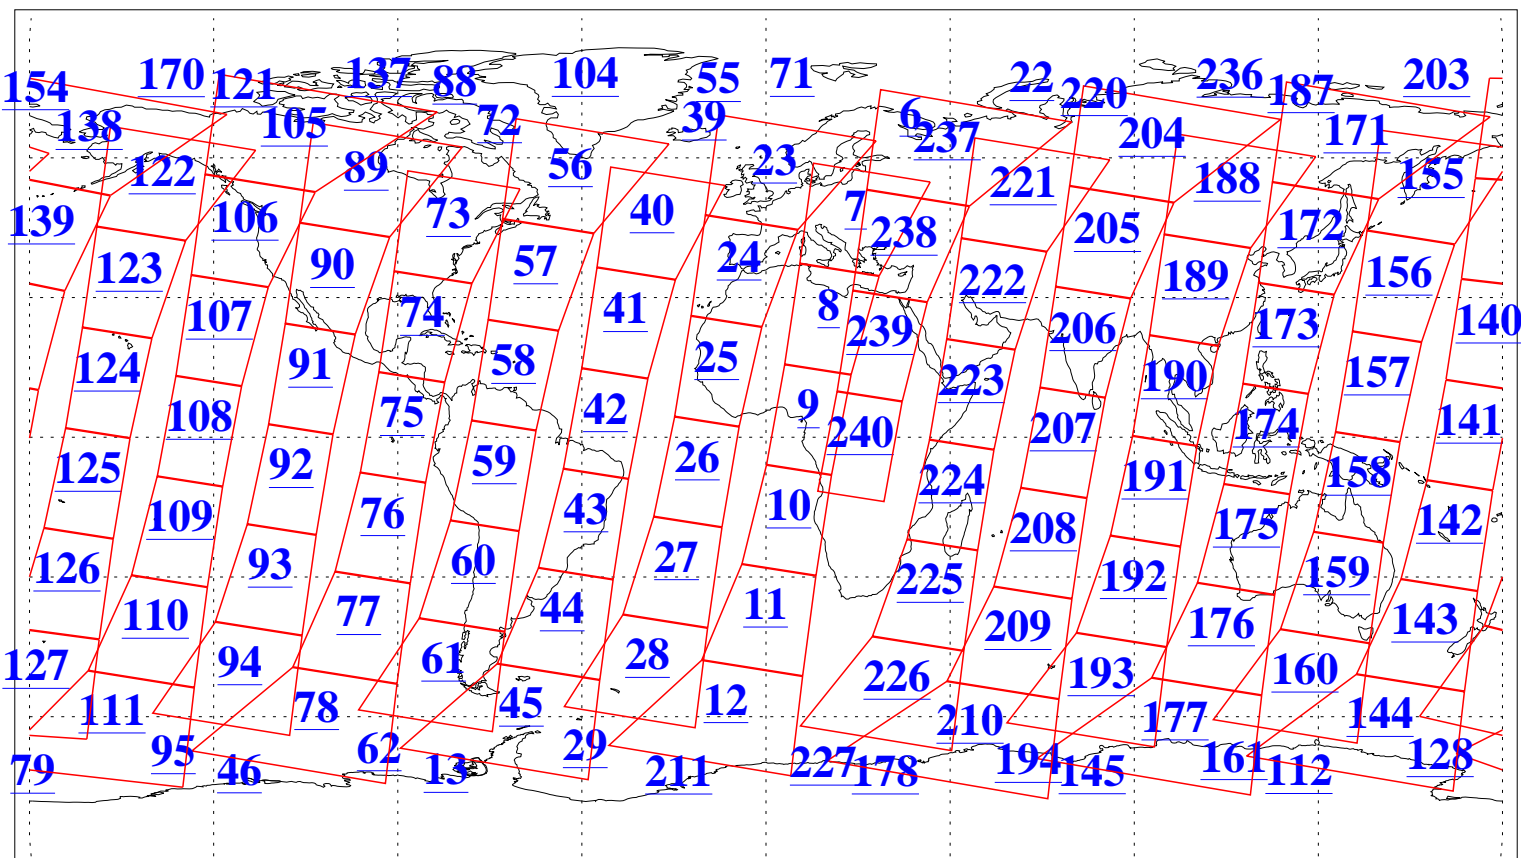

L1B Availability
AMSU Granules: 240
HSB Granules: 0
AIRS Granules: 240

26 Oct 2014
DoY 299
Aqua Day 4558
Granules: 1 to 120

Granules: 121 to 240

Legend: AMSU Available, HSB Available, AIRS Available

L1B Availability
AMSU Granules: 240
HSB Granules: 0
AIRS Granules: 240

26 Oct 2014
DoY 299
Aqua Day 4558
Ascending Granules

Descending Granules

Legend: AMSU Available, HSB Available, AIRS Available

L1B Availability
 AMSU Granules: 240
 HSB Granules: 0
 AIRS Granules: 240

26 Oct 2014
 DoY 299
 Aqua Day 4558

Northern Hemisphere Granules

Southern Hemisphere Granules

Legend: AMSU Available, HSB Available, AIRS Available