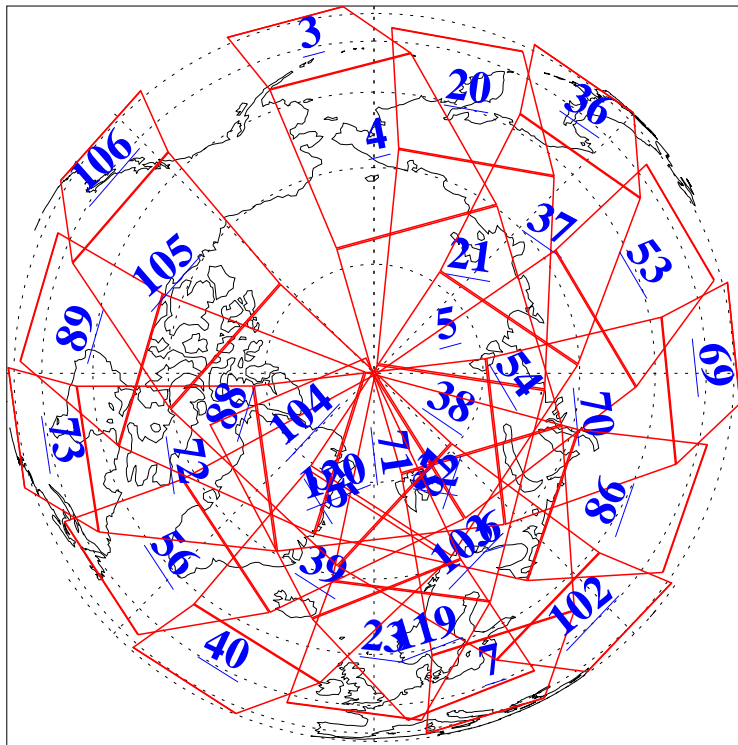

L1B Availability
AMSU Granules: 240
HSB Granules: 0
AIRS Granules: 240

26 Oct 2014
DoY 299
Aqua Day 4558
Granules: 1 to 120

Granules: 121 to 240

Legend: AMSU Available, HSB Available, AIRS Available

L1B Availability
AMSU Granules: 240
HSB Granules: 0
AIRS Granules: 240

26 Oct 2014
DoY 299
Aqua Day 4558
Ascending Granules

Descending Granules

Legend: AMSU Available, HSB Available, AIRS Available

L1B Availability
 AMSU Granules: 240
 HSB Granules: 0
 AIRS Granules: 240

26 Oct 2014
 DoY 299
 Aqua Day 4558

Northern Hemisphere Granules

Southern Hemisphere Granules

Legend: AMSU Available, HSB Available, AIRS Available