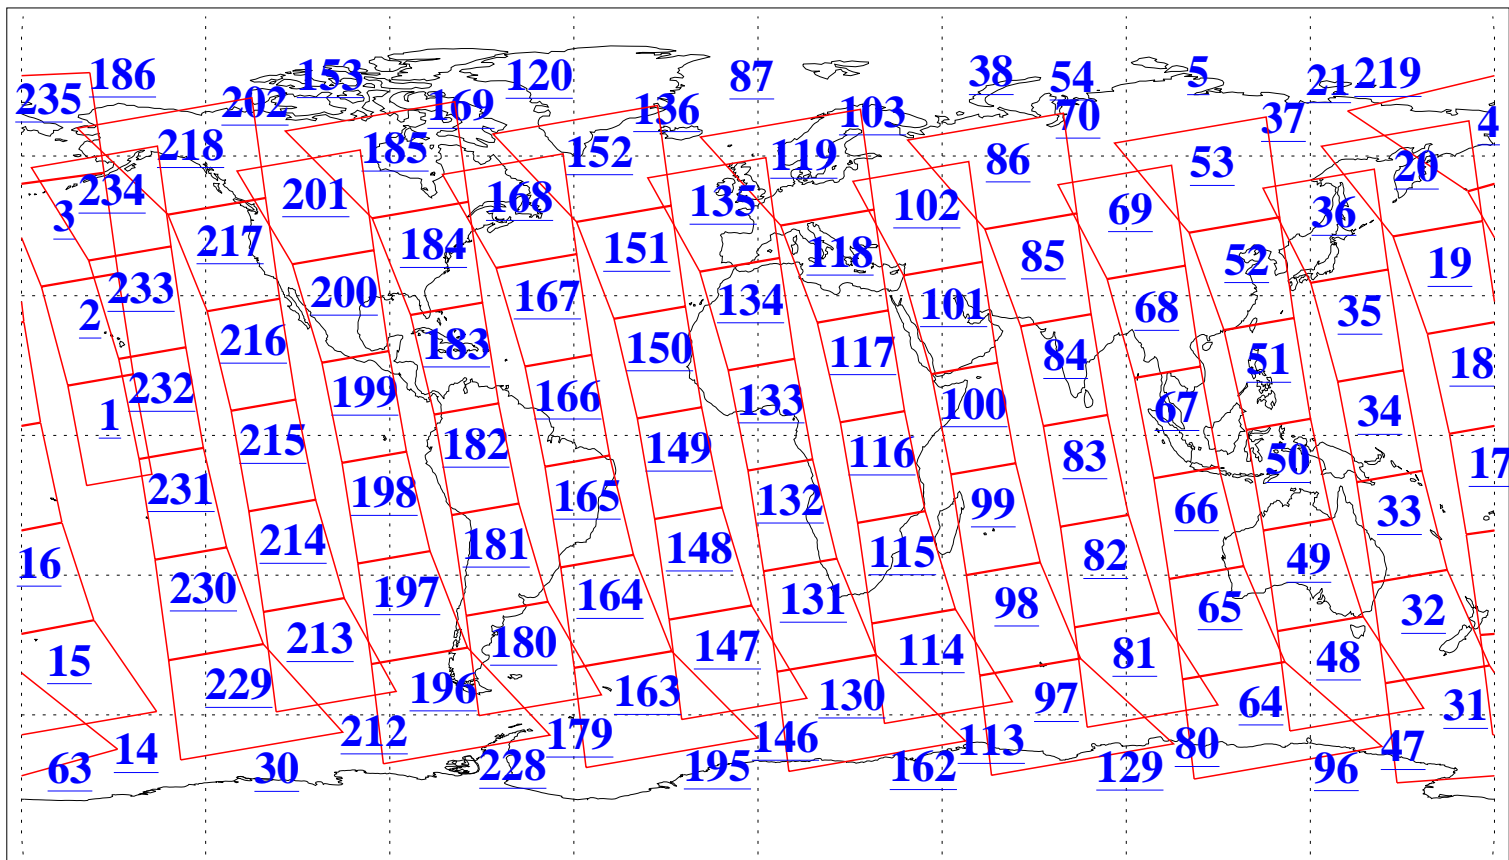

L1B Availability
AMSU Granules: 240
HSB Granules: 0
AIRS Granules: 240

26 Oct 2014
DoY 299
Aqua Day 4558
Granules: 1 to 120

Granules: 121 to 240

Legend: AMSU Available, HSB Available, AIRS Available

L1B Availability
AMSU Granules: 240
HSB Granules: 0
AIRS Granules: 240

26 Oct 2014
DoY 299
Aqua Day 4558
Ascending Granules

Descending Granules

Legend: AMSU Available, HSB Available, AIRS Available

L1B Availability
 AMSU Granules: 240
 HSB Granules: 0
 AIRS Granules: 240

26 Oct 2014
 DoY 299
 Aqua Day 4558

Northern Hemisphere Granules

Southern Hemisphere Granules

Legend: AMSU Available, HSB Available, AIRS Available