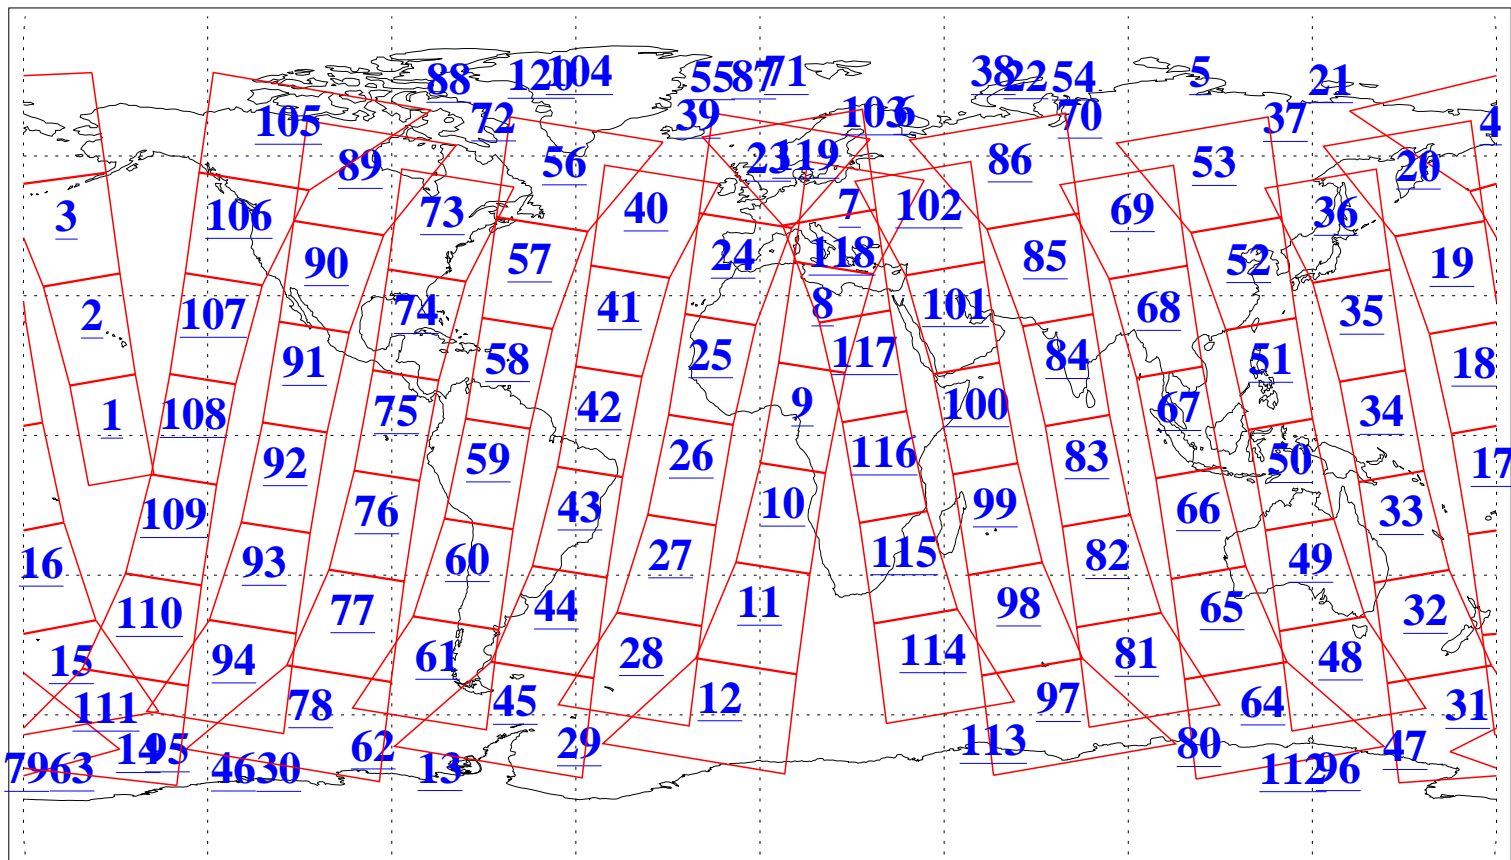

L1B Availability
AMSU Granules: 240
HSB Granules: 0
AIRS Granules: 240

26 Oct 2014
DoY 299
Aqua Day 4558
Granules: 1 to 120

Granules: 121 to 240

Legend: AMSU Available, HSB Available, AIRS Available

L1B Availability
AMSU Granules: 240
HSB Granules: 0
AIRS Granules: 240

26 Oct 2014
DoY 299
Aqua Day 4558
Ascending Granules

Descending Granules

Legend: AMSU Available, HSB Available, AIRS Available

L1B Availability
 AMSU Granules: 240
 HSB Granules: 0
 AIRS Granules: 240

26 Oct 2014
 DoY 299
 Aqua Day 4558

Northern Hemisphere Granules

Southern Hemisphere Granules

Legend: AMSU Available, HSB Available, AIRS Available