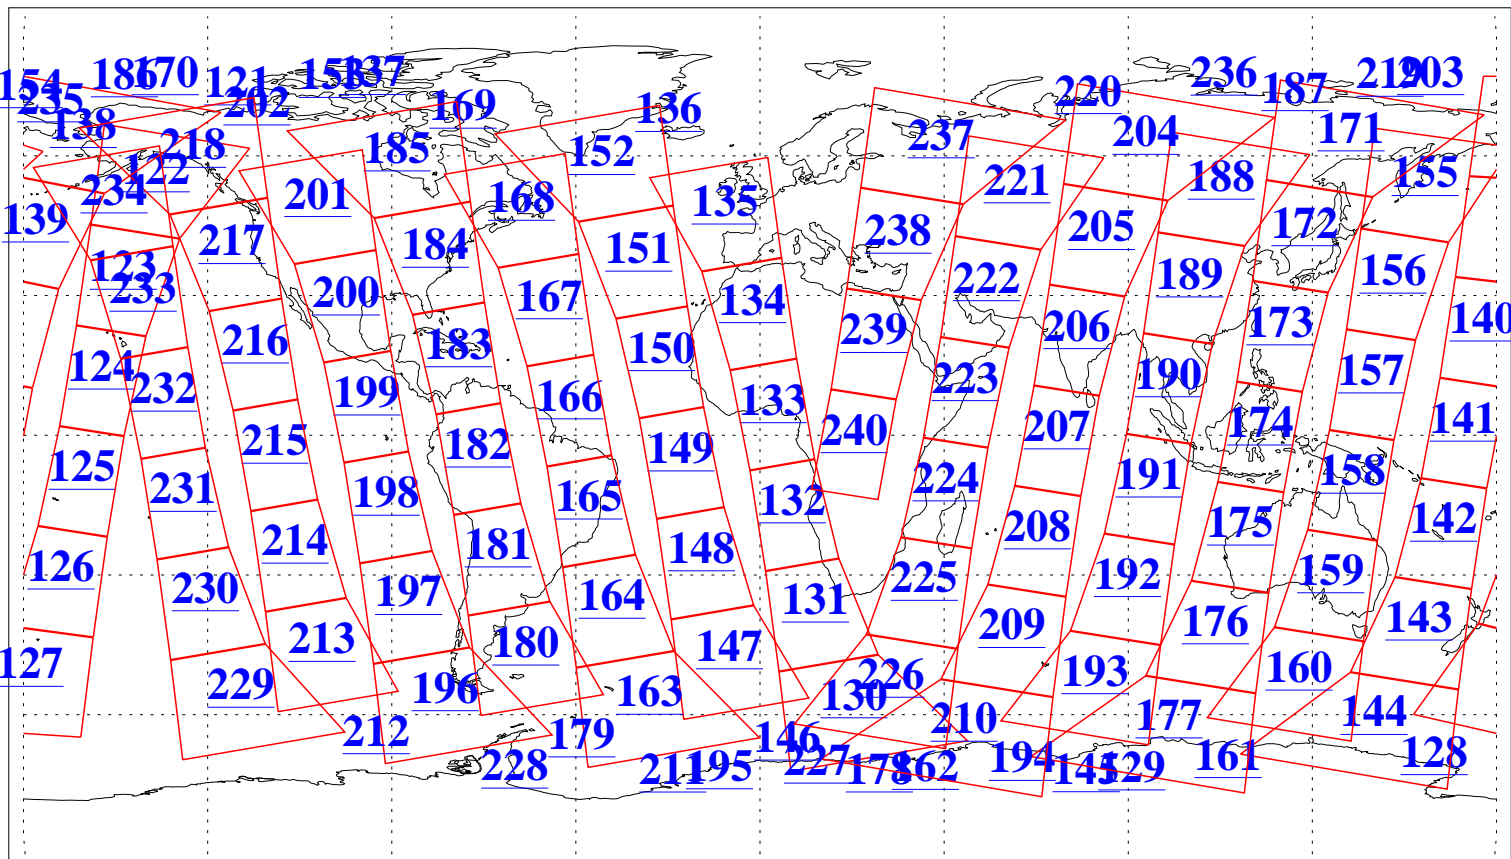

L1B Availability
AMSU Granules: 240
HSB Granules: 0
AIRS Granules: 240

26 Oct 2014
DoY 299
Aqua Day 4558
Granules: 1 to 120

Granules: 121 to 240

Legend: AMSU Available, HSB Available, AIRS Available

L1B Availability
AMSU Granules: 240
HSB Granules: 0
AIRS Granules: 240

26 Oct 2014
DoY 299
Aqua Day 4558
Ascending Granules

Descending Granules

Legend: AMSU Available, HSB Available, AIRS Available

L1B Availability
 AMSU Granules: 240
 HSB Granules: 0
 AIRS Granules: 240

26 Oct 2014
 DoY 299
 Aqua Day 4558

Northern Hemisphere Granules

Southern Hemisphere Granules

Legend: AMSU Available, HSB Available, AIRS Available