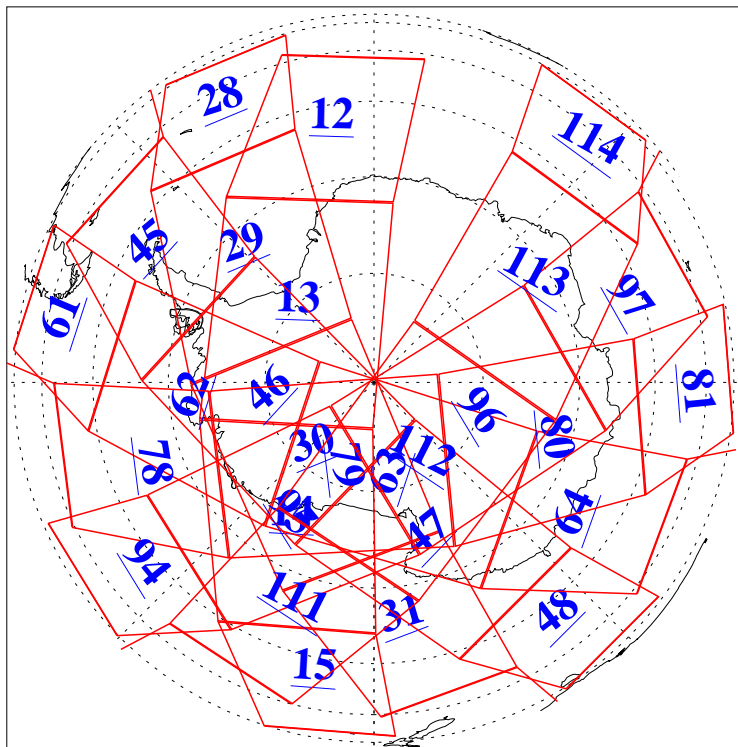

L1B Availability
AMSU Granules: 240
HSB Granules: 0
AIRS Granules: 240

26 Oct 2014
DoY 299
Aqua Day 4558
Granules: 1 to 120

Granules: 121 to 240

Legend: AMSU Available, HSB Available, AIRS Available

L1B Availability
AMSU Granules: 240
HSB Granules: 0
AIRS Granules: 240

26 Oct 2014
DoY 299
Aqua Day 4558
Ascending Granules

Descending Granules

Legend: AMSU Available, HSB Available, AIRS Available

L1B Availability
 AMSU Granules: 240
 HSB Granules: 0
 AIRS Granules: 240

26 Oct 2014
 DoY 299
 Aqua Day 4558

Northern Hemisphere Granules

Southern Hemisphere Granules

Legend: AMSU Available, HSB Available, AIRS Available