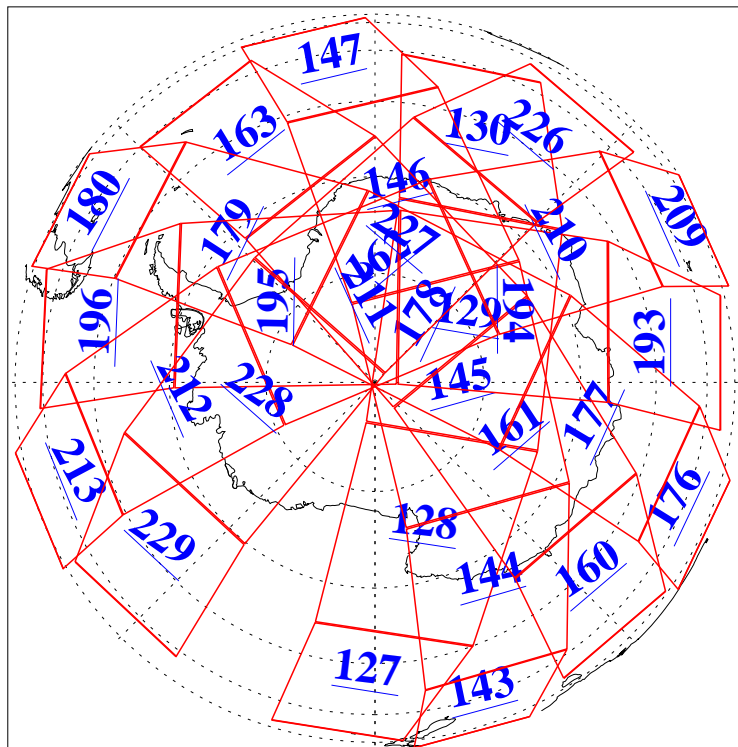

L1B Availability
AMSU Granules: 240
HSB Granules: 0
AIRS Granules: 240

26 Oct 2014
DoY 299
Aqua Day 4558
Granules: 1 to 120

Granules: 121 to 240

Legend: AMSU Available, HSB Available, AIRS Available

L1B Availability
AMSU Granules: 240
HSB Granules: 0
AIRS Granules: 240

26 Oct 2014
DoY 299
Aqua Day 4558
Ascending Granules

Descending Granules

Legend: AMSU Available, HSB Available, AIRS Available

L1B Availability
 AMSU Granules: 240
 HSB Granules: 0
 AIRS Granules: 240

26 Oct 2014
 DoY 299
 Aqua Day 4558

Northern Hemisphere Granules

Southern Hemisphere Granules

Legend: AMSU Available, HSB Available, AIRS Available