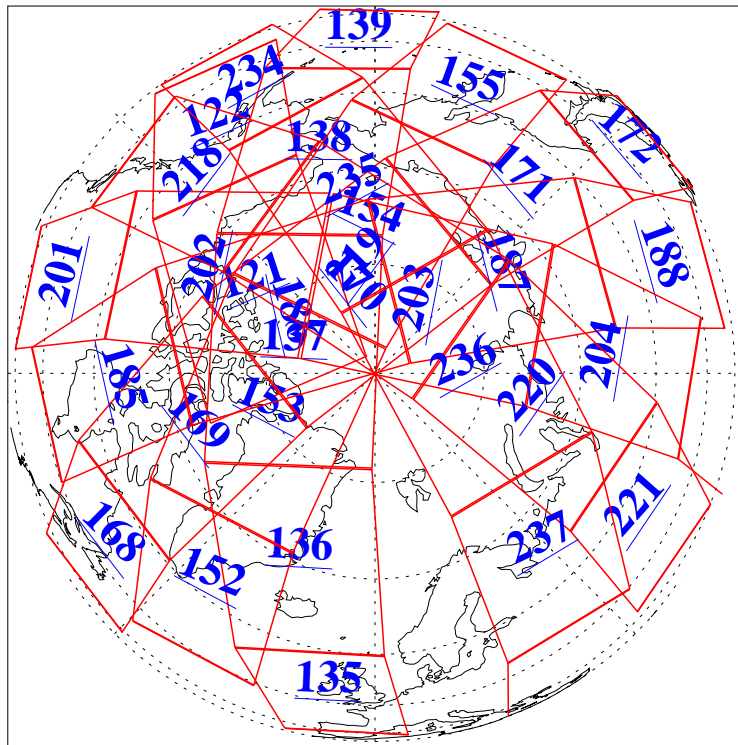

L1B Availability
AMSU Granules: 240
HSB Granules: 0
AIRS Granules: 240

26 Oct 2014
DoY 299
Aqua Day 4558
Granules: 1 to 120

Granules: 121 to 240

Legend: AMSU Available, HSB Available, AIRS Available

L1B Availability
AMSU Granules: 240
HSB Granules: 0
AIRS Granules: 240

26 Oct 2014
DoY 299
Aqua Day 4558
Ascending Granules

Descending Granules

Legend: AMSU Available, HSB Available, AIRS Available

L1B Availability
 AMSU Granules: 240
 HSB Granules: 0
 AIRS Granules: 240

26 Oct 2014
 DoY 299
 Aqua Day 4558

Northern Hemisphere Granules

Southern Hemisphere Granules

Legend: AMSU Available, HSB Available, AIRS Available