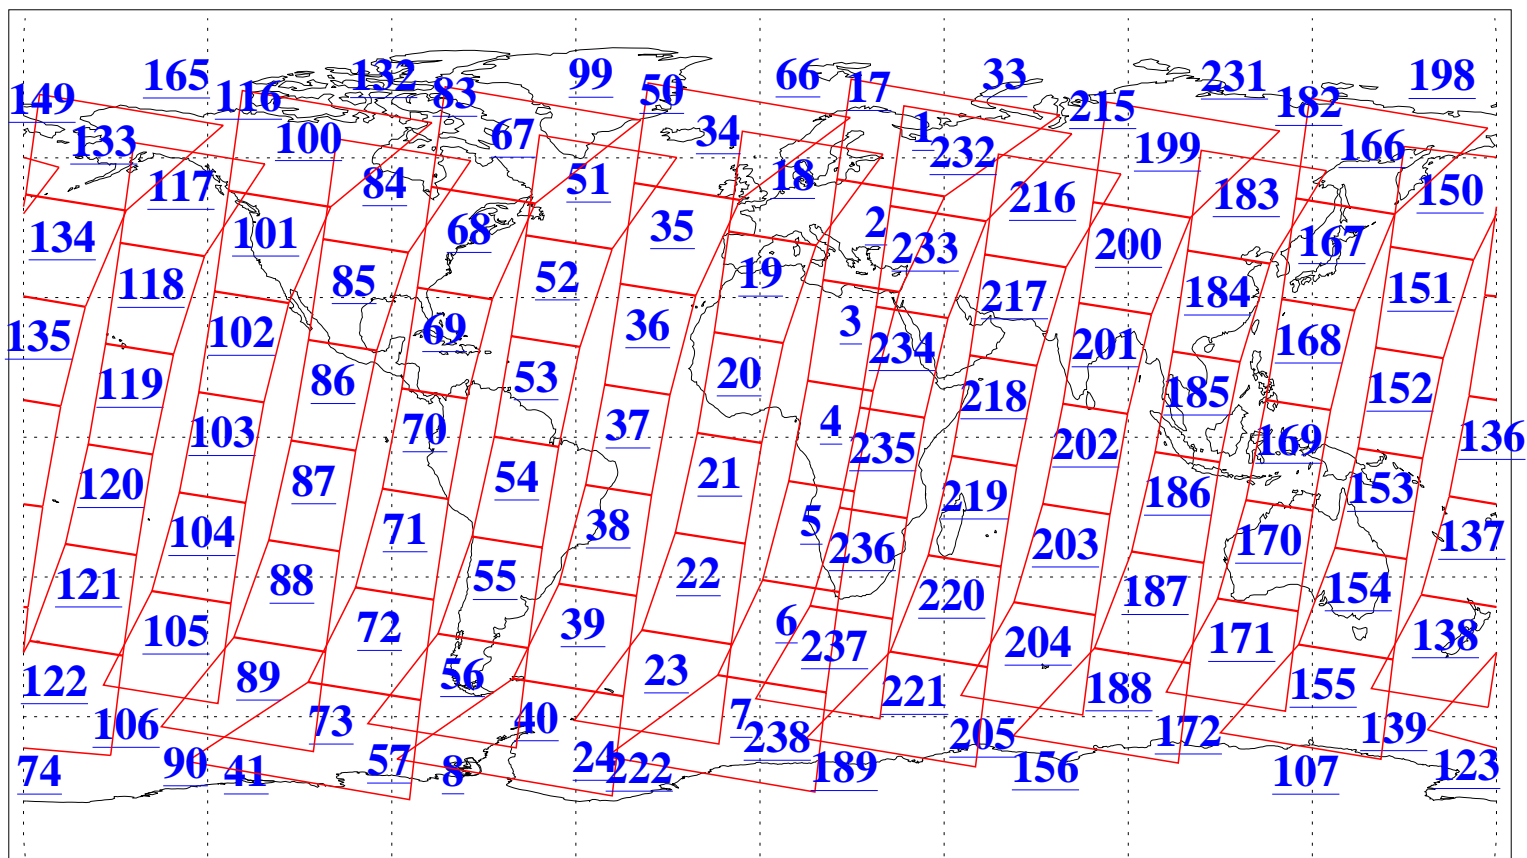

L1B Availability
AMSU Granules: 240
HSB Granules: 0
AIRS Granules: 240

23 Oct 2014
DoY 296
Aqua Day 4555
Granules: 1 to 120

Granules: 121 to 240

Legend: AMSU Available, HSB Available, AIRS Available

L1B Availability
AMSU Granules: 240
HSB Granules: 0
AIRS Granules: 240

23 Oct 2014
DoY 296
Aqua Day 4555

Ascending Granules

Descending Granules

Legend: AMSU Available, HSB Available, AIRS Available

L1B Availability
 AMSU Granules: 240
 HSB Granules: 0
 AIRS Granules: 240

23 Oct 2014
 DoY 296
 Aqua Day 4555

Northern Hemisphere Granules

Southern Hemisphere Granules

Legend: AMSU Available, HSB Available, AIRS Available