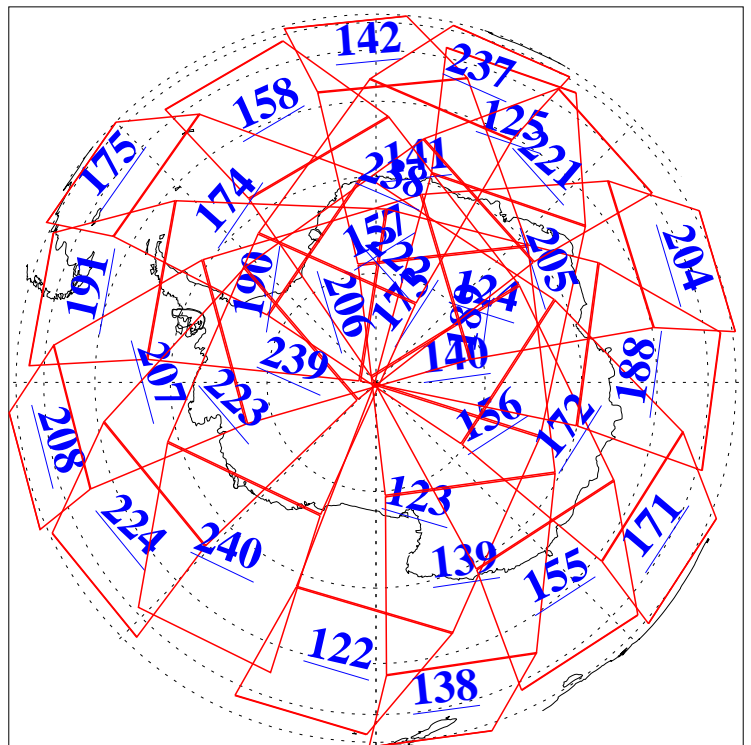

L1B Availability
AMSU Granules: 240
HSB Granules: 0
AIRS Granules: 240

23 Oct 2014
DoY 296
Aqua Day 4555
Granules: 1 to 120

Granules: 121 to 240

Legend: AMSU Available, HSB Available, AIRS Available

L1B Availability
AMSU Granules: 240
HSB Granules: 0
AIRS Granules: 240

23 Oct 2014
DoY 296
Aqua Day 4555

Ascending Granules

Descending Granules

Legend: AMSU Available, HSB Available, AIRS Available

L1B Availability
 AMSU Granules: 240
 HSB Granules: 0
 AIRS Granules: 240

23 Oct 2014
 DoY 296
 Aqua Day 4555

Northern Hemisphere Granules

Southern Hemisphere Granules

Legend: AMSU Available, HSB Available, AIRS Available