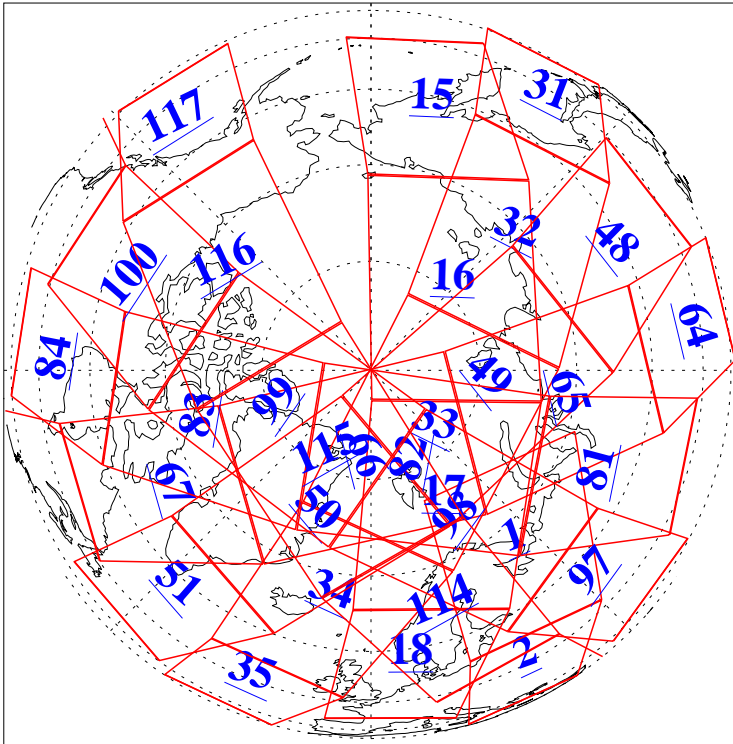

L1B Availability
AMSU Granules: 240
HSB Granules: 0
AIRS Granules: 240

23 Oct 2014
DoY 296
Aqua Day 4555
Granules: 1 to 120

Granules: 121 to 240

Legend: AMSU Available, HSB Available, AIRS Available

L1B Availability
AMSU Granules: 240
HSB Granules: 0
AIRS Granules: 240

23 Oct 2014
DoY 296
Aqua Day 4555

Ascending Granules

Descending Granules

Legend: AMSU Available, HSB Available, AIRS Available

L1B Availability
 AMSU Granules: 240
 HSB Granules: 0
 AIRS Granules: 240

23 Oct 2014
 DoY 296
 Aqua Day 4555

Northern Hemisphere Granules

Southern Hemisphere Granules

Legend: AMSU Available, HSB Available, AIRS Available