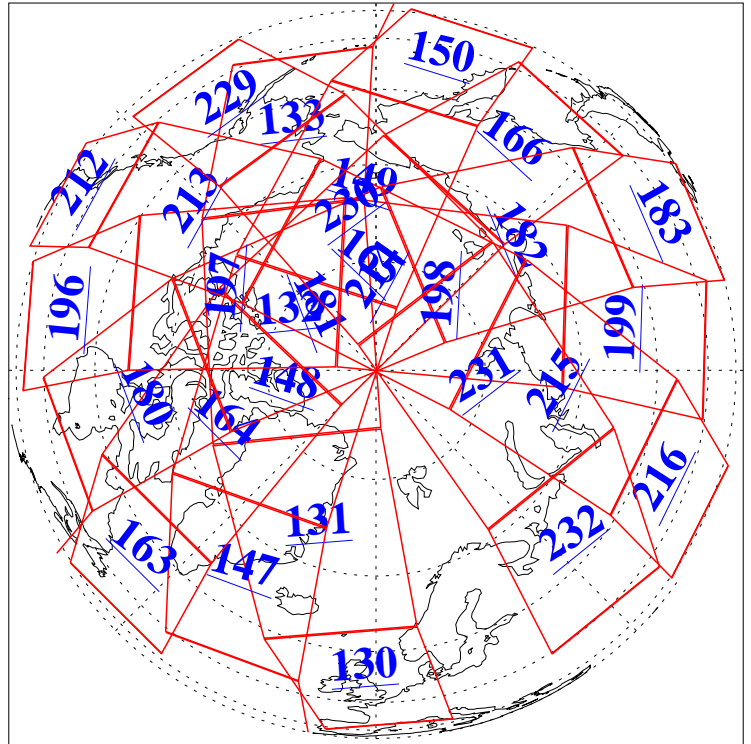

23 Oct 2014
DoY 296
Aqua Day 4555

Ascending Granules

Descending Granules

Legend: AMSU Available, HSB Available, AIRS Available

L1B Availability
 AMSU Granules: 240
 HSB Granules: 0
 AIRS Granules: 240

23 Oct 2014
 DoY 296
 Aqua Day 4555

Northern Hemisphere Granules

Southern Hemisphere Granules

Legend: AMSU Available, HSB Available, AIRS Available