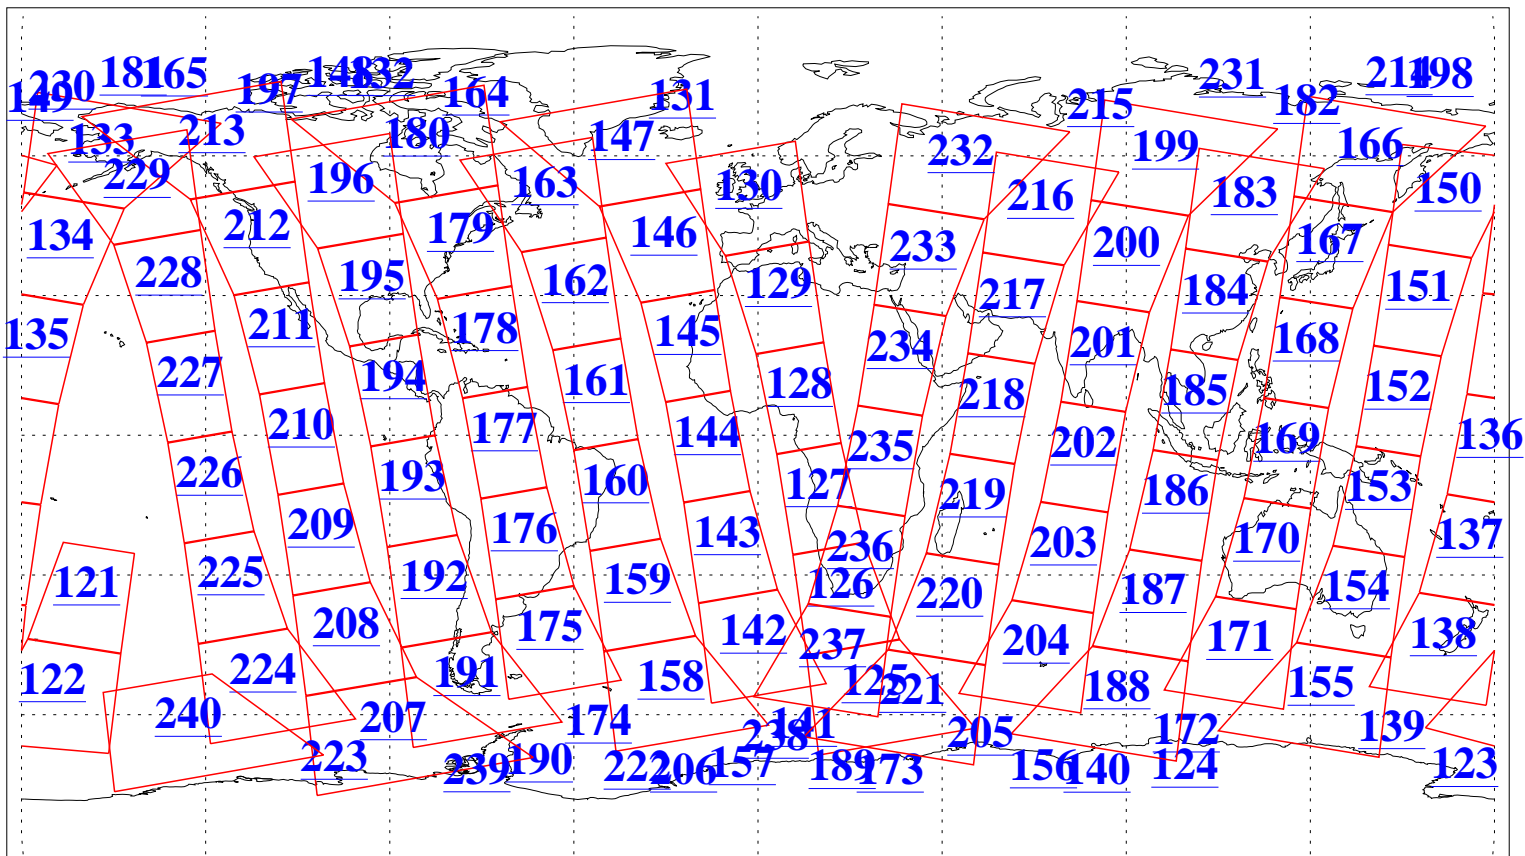

L1B Availability
AMSU Granules: 240
HSB Granules: 0
AIRS Granules: 240

23 Oct 2014
DoY 296
Aqua Day 4555
Granules: 1 to 120

Granules: 121 to 240

Legend: AMSU Available, HSB Available, AIRS Available

L1B Availability
AMSU Granules: 240
HSB Granules: 0
AIRS Granules: 240

23 Oct 2014
DoY 296
Aqua Day 4555

Ascending Granules

Descending Granules

Legend: AMSU Available, HSB Available, AIRS Available

L1B Availability
 AMSU Granules: 240
 HSB Granules: 0
 AIRS Granules: 240

23 Oct 2014
 DoY 296
 Aqua Day 4555

Northern Hemisphere Granules

Southern Hemisphere Granules

Legend: AMSU Available, HSB Available, AIRS Available