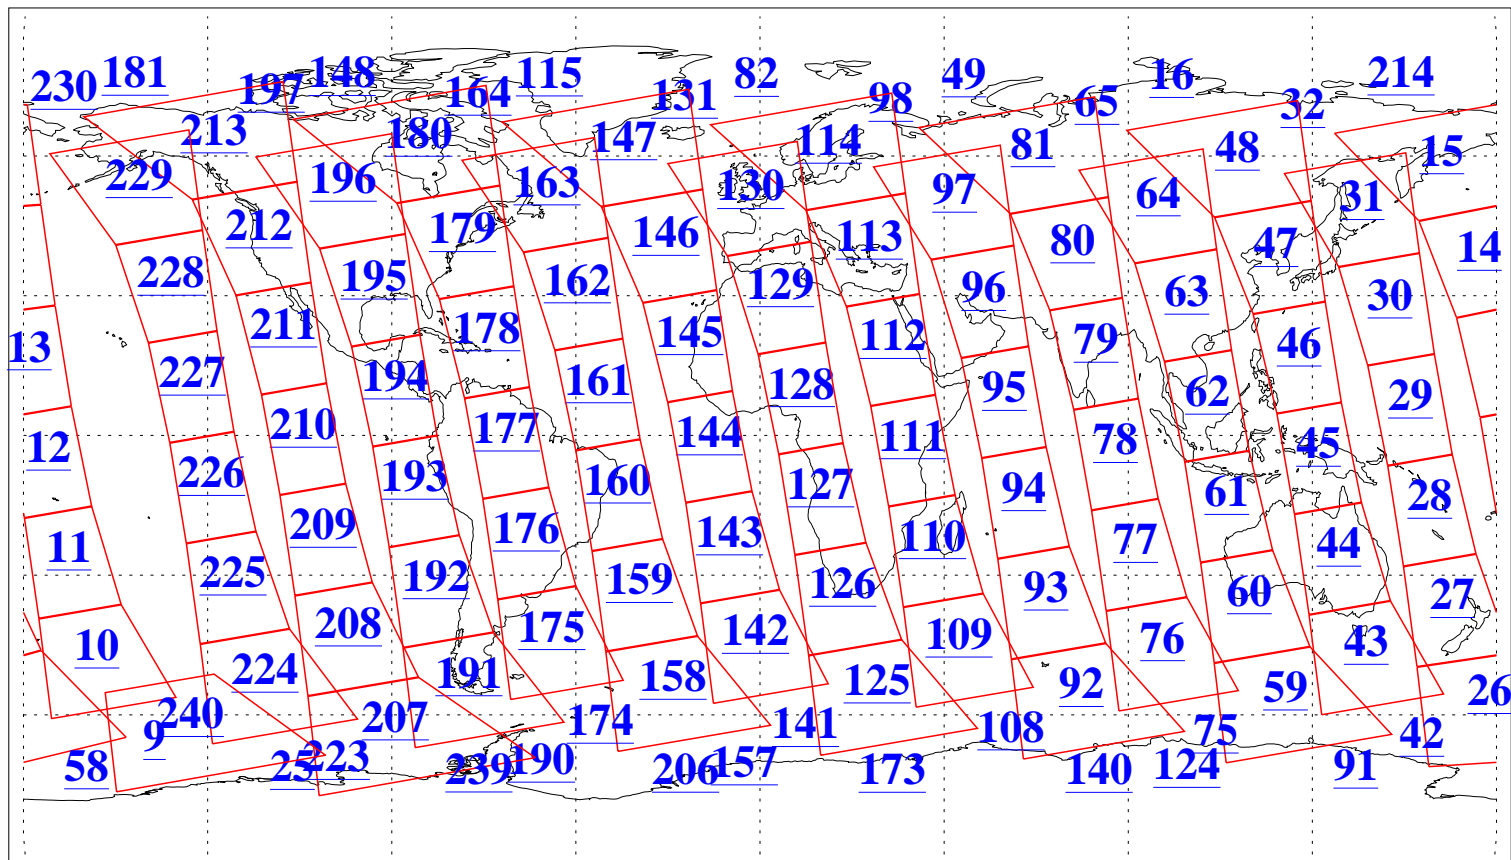

L1B Availability
AMSU Granules: 240
HSB Granules: 0
AIRS Granules: 240

23 Oct 2014
DoY 296
Aqua Day 4555
Granules: 1 to 120

Granules: 121 to 240

Legend: AMSU Available, HSB Available, AIRS Available

L1B Availability
AMSU Granules: 240
HSB Granules: 0
AIRS Granules: 240

23 Oct 2014
DoY 296
Aqua Day 4555

Ascending Granules

Descending Granules

Legend: AMSU Available, HSB Available, AIRS Available

L1B Availability
 AMSU Granules: 240
 HSB Granules: 0
 AIRS Granules: 240

23 Oct 2014
 DoY 296
 Aqua Day 4555

Northern Hemisphere Granules

Southern Hemisphere Granules

Legend: AMSU Available, HSB Available, AIRS Available