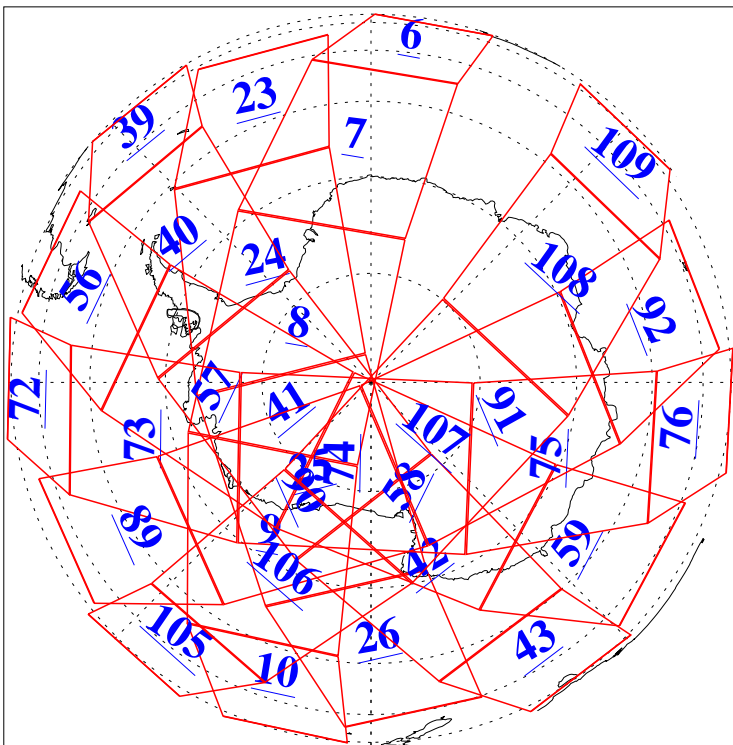

L1B Availability
AMSU Granules: 240
HSB Granules: 0
AIRS Granules: 240

23 Oct 2014
DoY 296
Aqua Day 4555
Granules: 1 to 120

Granules: 121 to 240

Legend: AMSU Available, HSB Available, AIRS Available

L1B Availability
AMSU Granules: 240
HSB Granules: 0
AIRS Granules: 240

23 Oct 2014
DoY 296
Aqua Day 4555

Ascending Granules

Descending Granules

Legend: AMSU Available, HSB Available, AIRS Available

L1B Availability
 AMSU Granules: 240
 HSB Granules: 0
 AIRS Granules: 240

23 Oct 2014
 DoY 296
 Aqua Day 4555

Northern Hemisphere Granules

Southern Hemisphere Granules

Legend: AMSU Available, HSB Available, AIRS Available