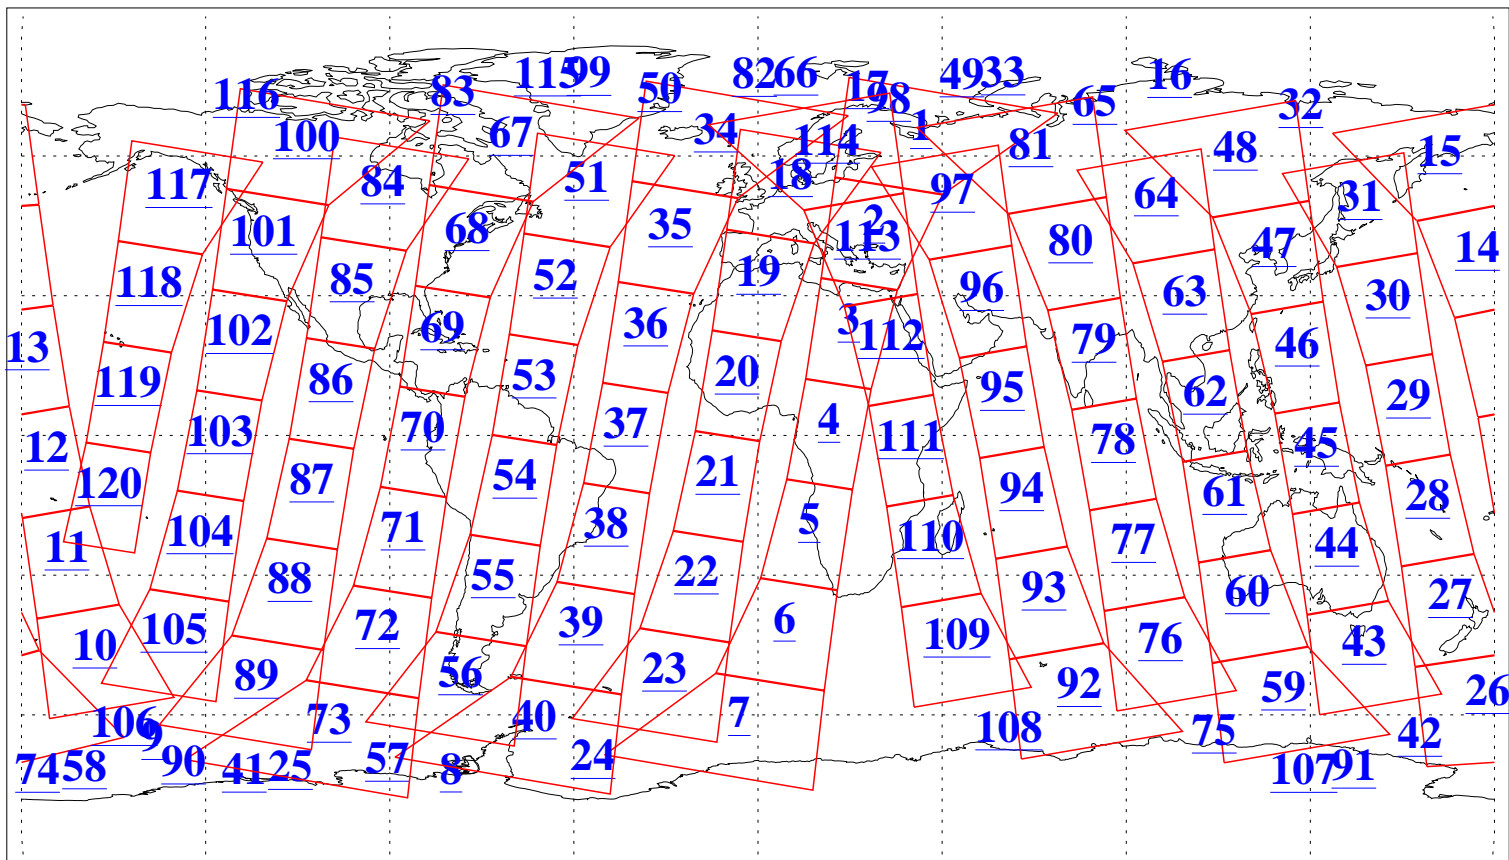

L1B Availability
AMSU Granules: 240
HSB Granules: 0
AIRS Granules: 240

23 Oct 2014
DoY 296
Aqua Day 4555
Granules: 1 to 120

Granules: 121 to 240

Legend: AMSU Available, HSB Available, AIRS Available

L1B Availability
AMSU Granules: 240
HSB Granules: 0
AIRS Granules: 240

23 Oct 2014
DoY 296
Aqua Day 4555

Ascending Granules

Descending Granules

Legend: AMSU Available, HSB Available, AIRS Available

L1B Availability
 AMSU Granules: 240
 HSB Granules: 0
 AIRS Granules: 240

23 Oct 2014
 DoY 296
 Aqua Day 4555

Northern Hemisphere Granules

Southern Hemisphere Granules

Legend: AMSU Available, HSB Available, AIRS Available