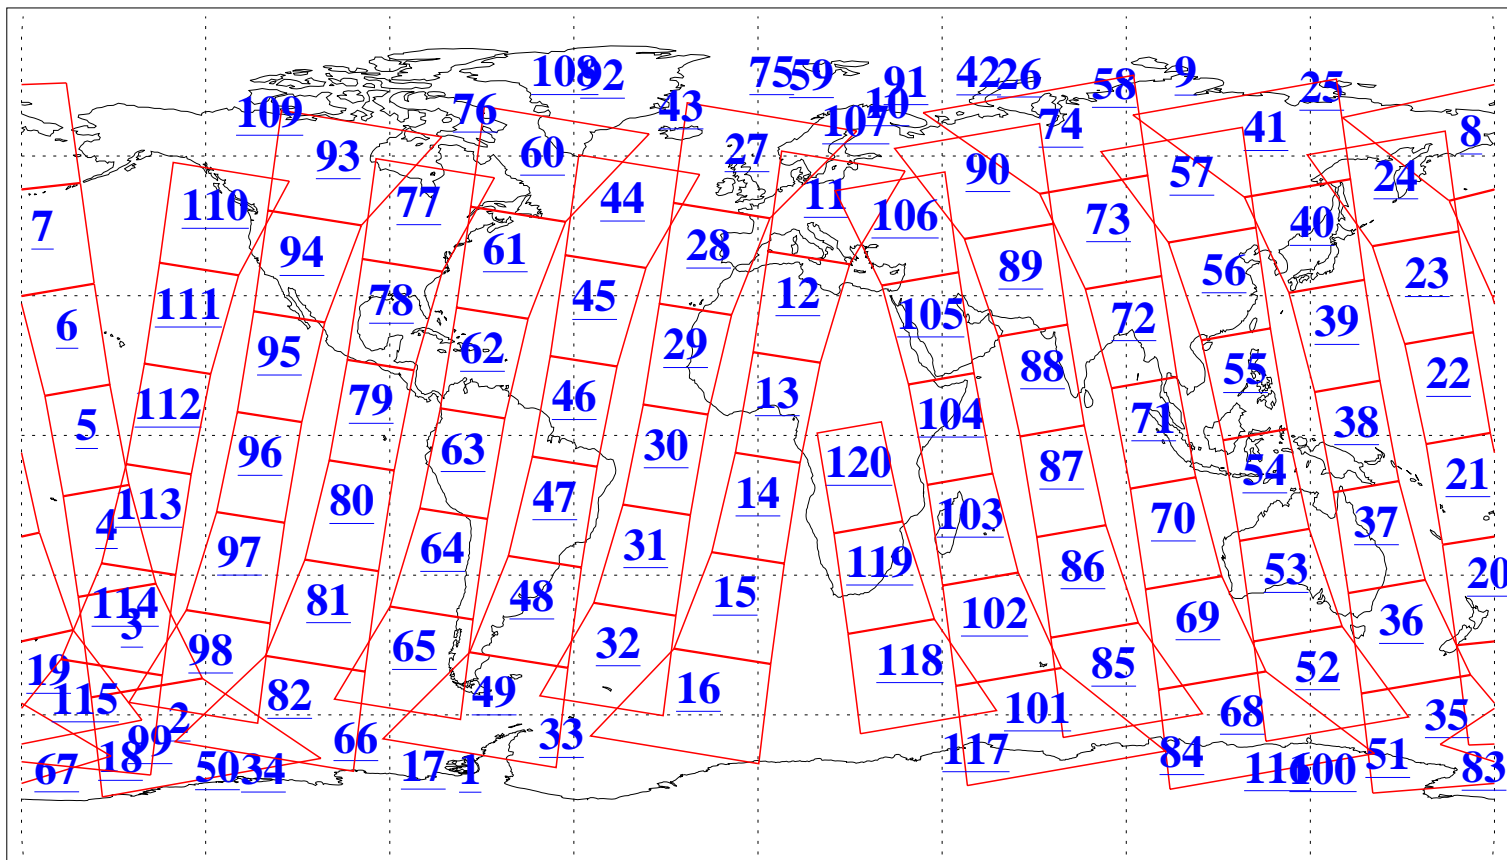

L1B Availability
AMSU Granules: 240
HSB Granules: 0
AIRS Granules: 240

22 Oct 2014
DoY 295
Aqua Day 4554
Granules: 1 to 120

Granules: 121 to 240

Legend: AMSU Available, HSB Available, AIRS Available

L1B Availability
AMSU Granules: 240
HSB Granules: 0
AIRS Granules: 240

22 Oct 2014
DoY 295
Aqua Day 4554

Ascending Granules

Descending Granules

Legend: AMSU Available, HSB Available, AIRS Available

L1B Availability
 AMSU Granules: 240
 HSB Granules: 0
 AIRS Granules: 240

22 Oct 2014
 DoY 295
 Aqua Day 4554

Northern Hemisphere Granules

Southern Hemisphere Granules

Legend: AMSU Available, HSB Available, AIRS Available