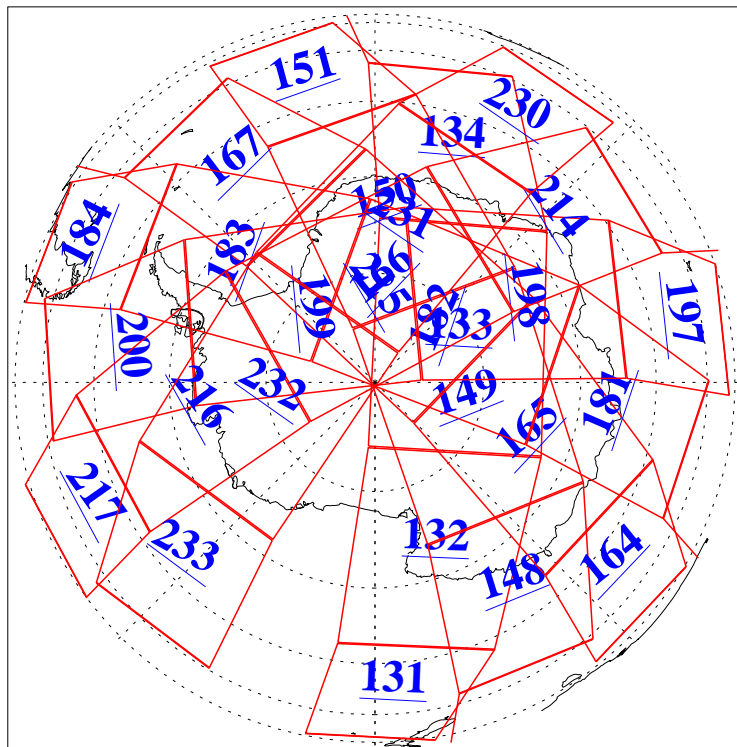

L1B Availability
AMSU Granules: 240
HSB Granules: 0
AIRS Granules: 240

22 Oct 2014
DoY 295
Aqua Day 4554
Granules: 1 to 120

Granules: 121 to 240

Legend: AMSU Available, HSB Available, AIRS Available

L1B Availability
AMSU Granules: 240
HSB Granules: 0
AIRS Granules: 240

22 Oct 2014
DoY 295
Aqua Day 4554

Ascending Granules

Descending Granules

Legend: AMSU Available, HSB Available, AIRS Available

L1B Availability
 AMSU Granules: 240
 HSB Granules: 0
 AIRS Granules: 240

22 Oct 2014
 DoY 295
 Aqua Day 4554

Northern Hemisphere Granules

Southern Hemisphere Granules

Legend: AMSU Available, HSB Available, AIRS Available