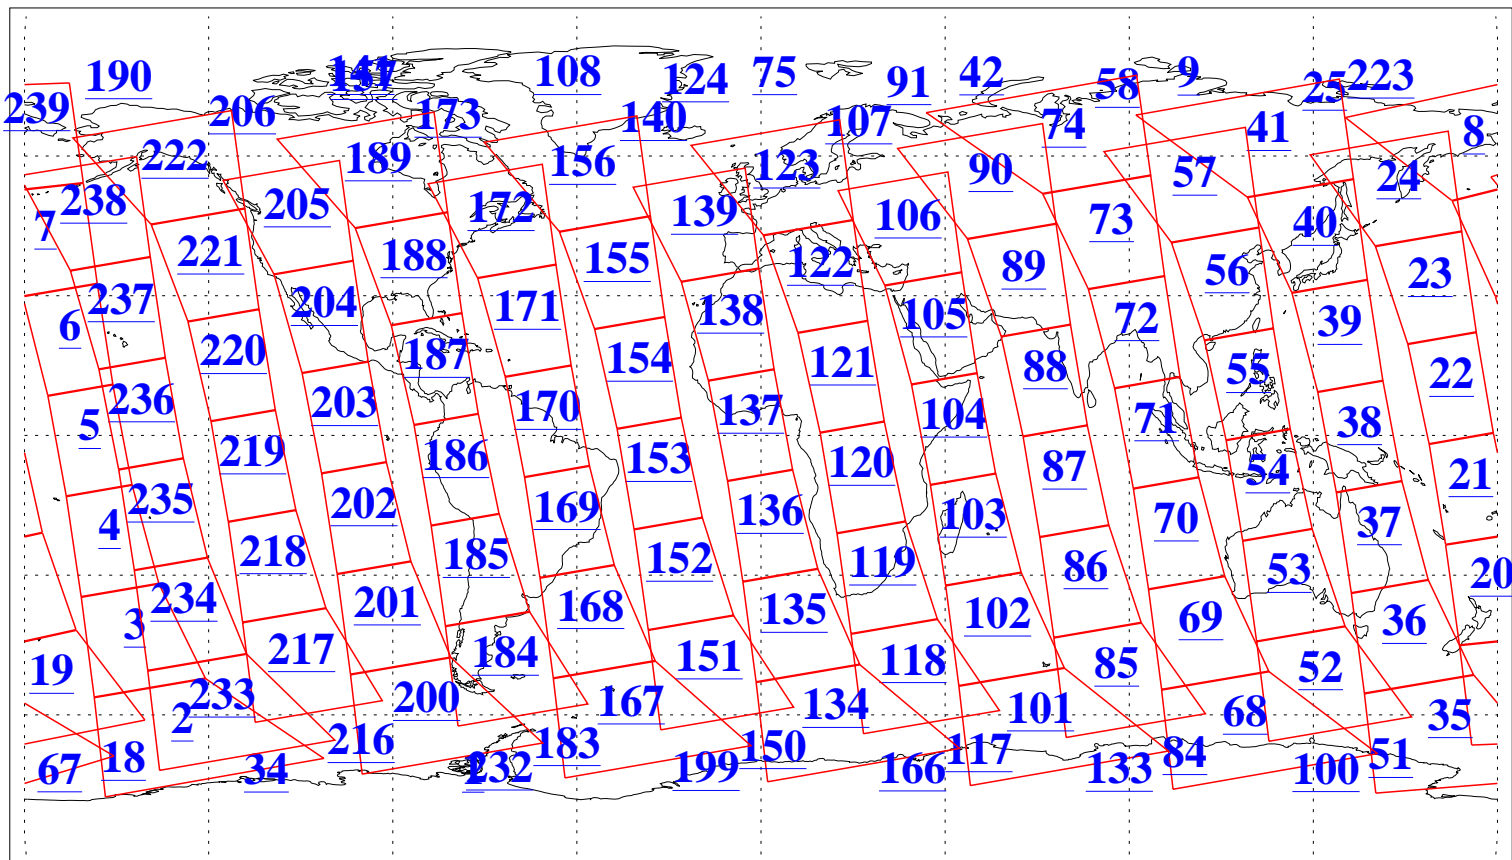

L1B Availability
AMSU Granules: 240
HSB Granules: 0
AIRS Granules: 240

22 Oct 2014
DoY 295
Aqua Day 4554
Granules: 1 to 120

Granules: 121 to 240

Legend: AMSU Available, HSB Available, AIRS Available

L1B Availability
AMSU Granules: 240
HSB Granules: 0
AIRS Granules: 240

22 Oct 2014
DoY 295
Aqua Day 4554

Ascending Granules

Descending Granules

Legend: AMSU Available, HSB Available, AIRS Available

L1B Availability
 AMSU Granules: 240
 HSB Granules: 0
 AIRS Granules: 240

22 Oct 2014
 DoY 295
 Aqua Day 4554

Northern Hemisphere Granules

Southern Hemisphere Granules

Legend: AMSU Available, HSB Available, AIRS Available