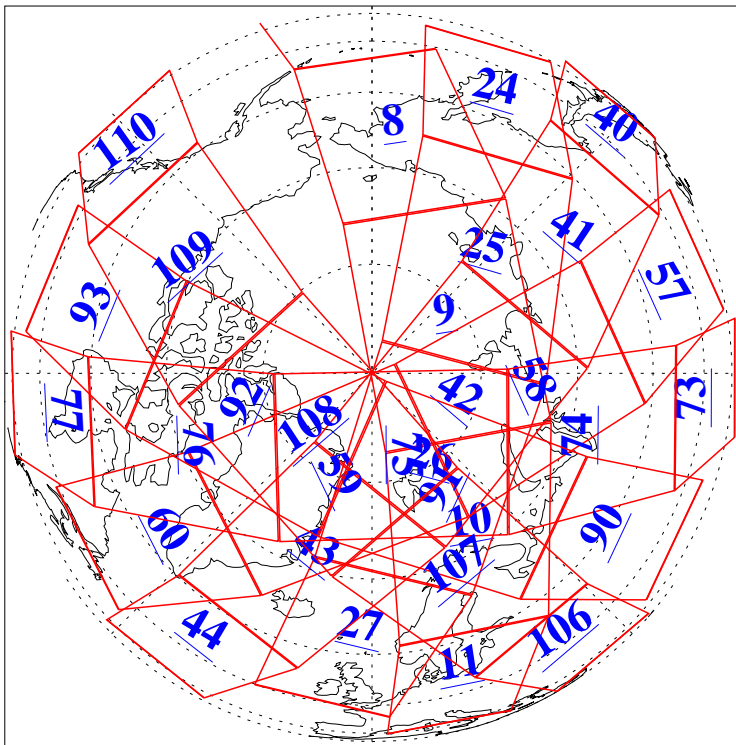

L1B Availability
AMSU Granules: 240
HSB Granules: 0
AIRS Granules: 240

22 Oct 2014
DoY 295
Aqua Day 4554
Granules: 1 to 120

Granules: 121 to 240

Legend: AMSU Available, HSB Available, AIRS Available

L1B Availability
AMSU Granules: 240
HSB Granules: 0
AIRS Granules: 240

22 Oct 2014
DoY 295
Aqua Day 4554

Ascending Granules

Descending Granules

Legend: AMSU Available, HSB Available, AIRS Available

L1B Availability
 AMSU Granules: 240
 HSB Granules: 0
 AIRS Granules: 240

22 Oct 2014
 DoY 295
 Aqua Day 4554

Northern Hemisphere Granules

Southern Hemisphere Granules

Legend: AMSU Available, HSB Available, AIRS Available