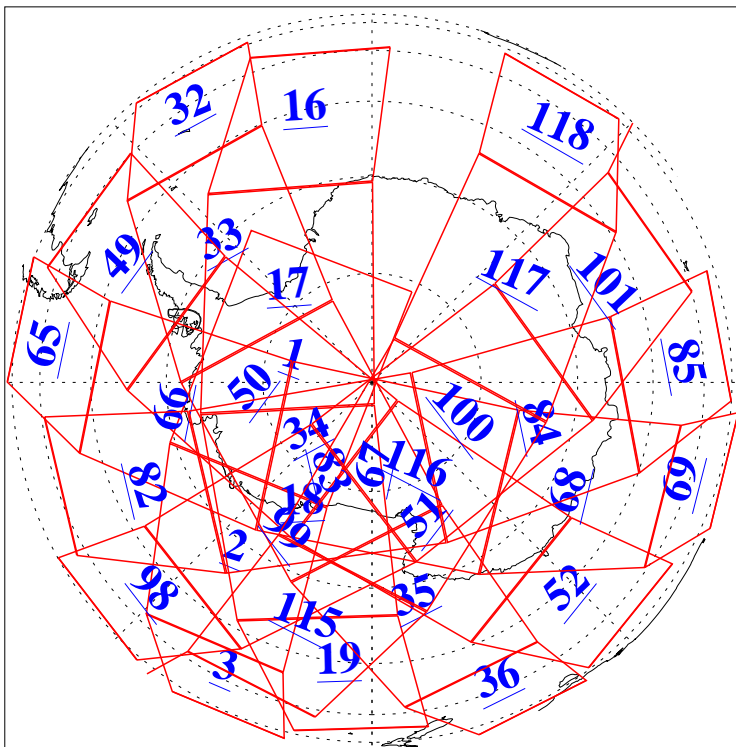

L1B Availability
AMSU Granules: 240
HSB Granules: 0
AIRS Granules: 240

22 Oct 2014
DoY 295
Aqua Day 4554
Granules: 1 to 120

Granules: 121 to 240

Legend: AMSU Available, HSB Available, AIRS Available

L1B Availability
AMSU Granules: 240
HSB Granules: 0
AIRS Granules: 240

22 Oct 2014
DoY 295
Aqua Day 4554

Ascending Granules

Descending Granules

Legend: AMSU Available, HSB Available, AIRS Available

L1B Availability
 AMSU Granules: 240
 HSB Granules: 0
 AIRS Granules: 240

22 Oct 2014
 DoY 295
 Aqua Day 4554

Northern Hemisphere Granules

Southern Hemisphere Granules

Legend: AMSU Available, HSB Available, AIRS Available