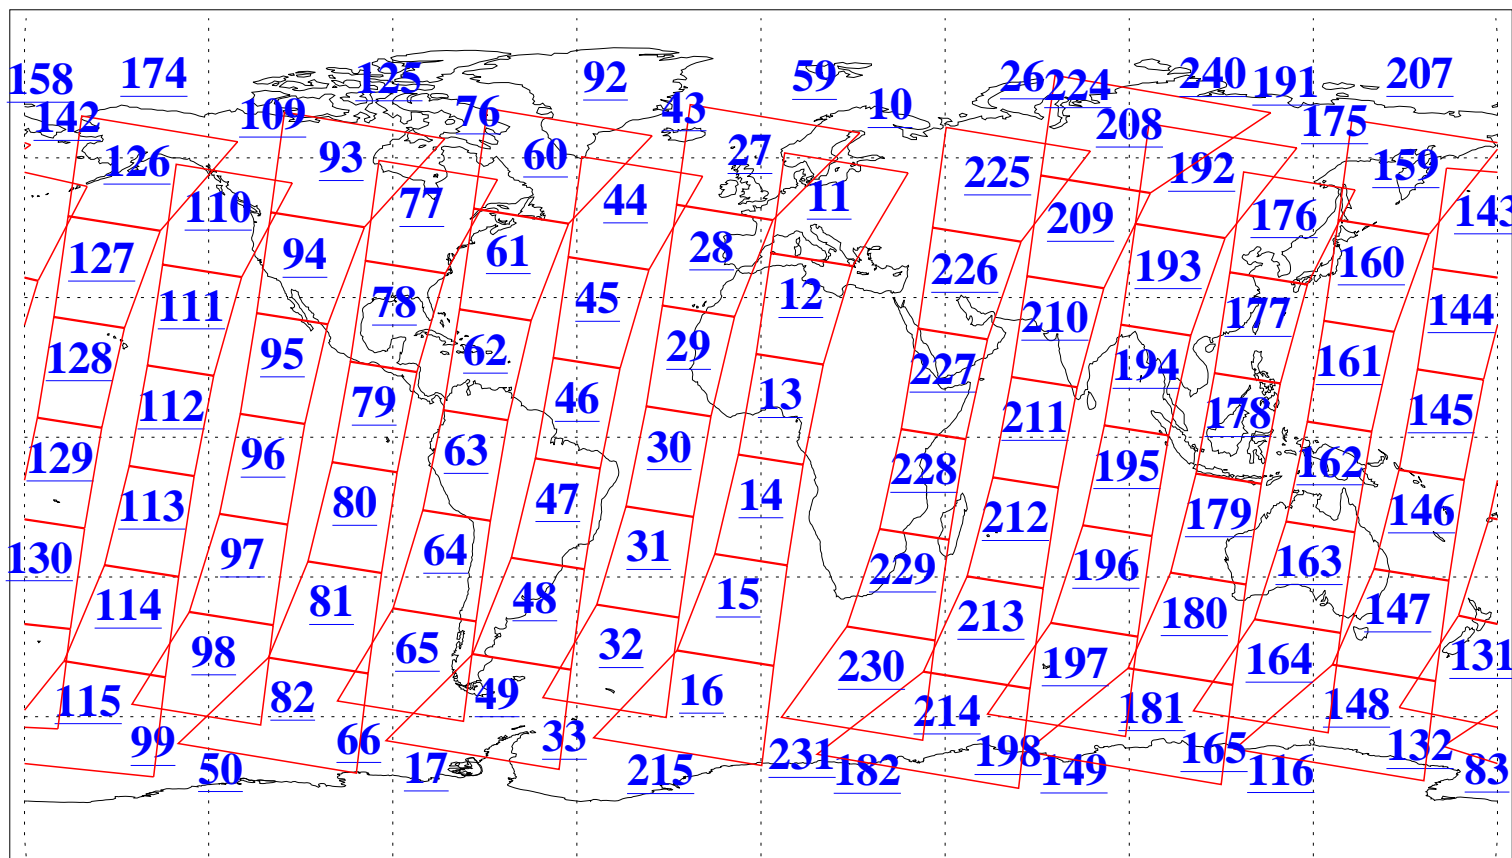

L1B Availability
AMSU Granules: 240
HSB Granules: 0
AIRS Granules: 240

22 Oct 2014
DoY 295
Aqua Day 4554
Granules: 1 to 120

Granules: 121 to 240

Legend: AMSU Available, HSB Available, AIRS Available

L1B Availability
AMSU Granules: 240
HSB Granules: 0
AIRS Granules: 240

22 Oct 2014
DoY 295
Aqua Day 4554

Ascending Granules

Descending Granules

Legend: AMSU Available, HSB Available, AIRS Available

L1B Availability
 AMSU Granules: 240
 HSB Granules: 0
 AIRS Granules: 240

22 Oct 2014
 DoY 295
 Aqua Day 4554

Northern Hemisphere Granules

Southern Hemisphere Granules

Legend: AMSU Available, HSB Available, AIRS Available