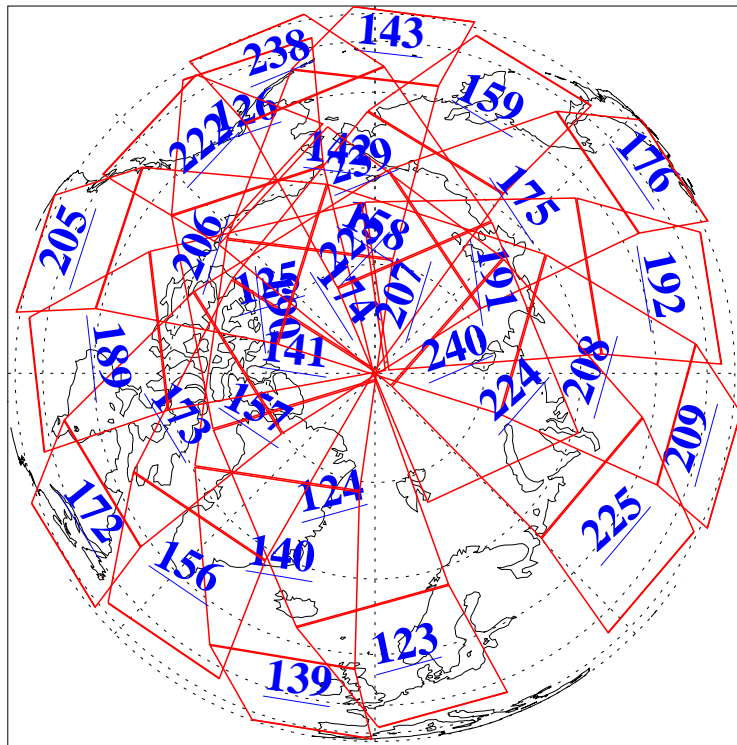

L1B Availability
AMSU Granules: 240
HSB Granules: 0
AIRS Granules: 240

22 Oct 2014
DoY 295
Aqua Day 4554
Granules: 1 to 120

Granules: 121 to 240

Legend: AMSU Available, HSB Available, AIRS Available

L1B Availability
AMSU Granules: 240
HSB Granules: 0
AIRS Granules: 240

22 Oct 2014
DoY 295
Aqua Day 4554

Ascending Granules

Descending Granules

Legend: AMSU Available, HSB Available, AIRS Available

L1B Availability
 AMSU Granules: 240
 HSB Granules: 0
 AIRS Granules: 240

22 Oct 2014
 DoY 295
 Aqua Day 4554

Northern Hemisphere Granules

Southern Hemisphere Granules

Legend: AMSU Available, HSB Available, AIRS Available