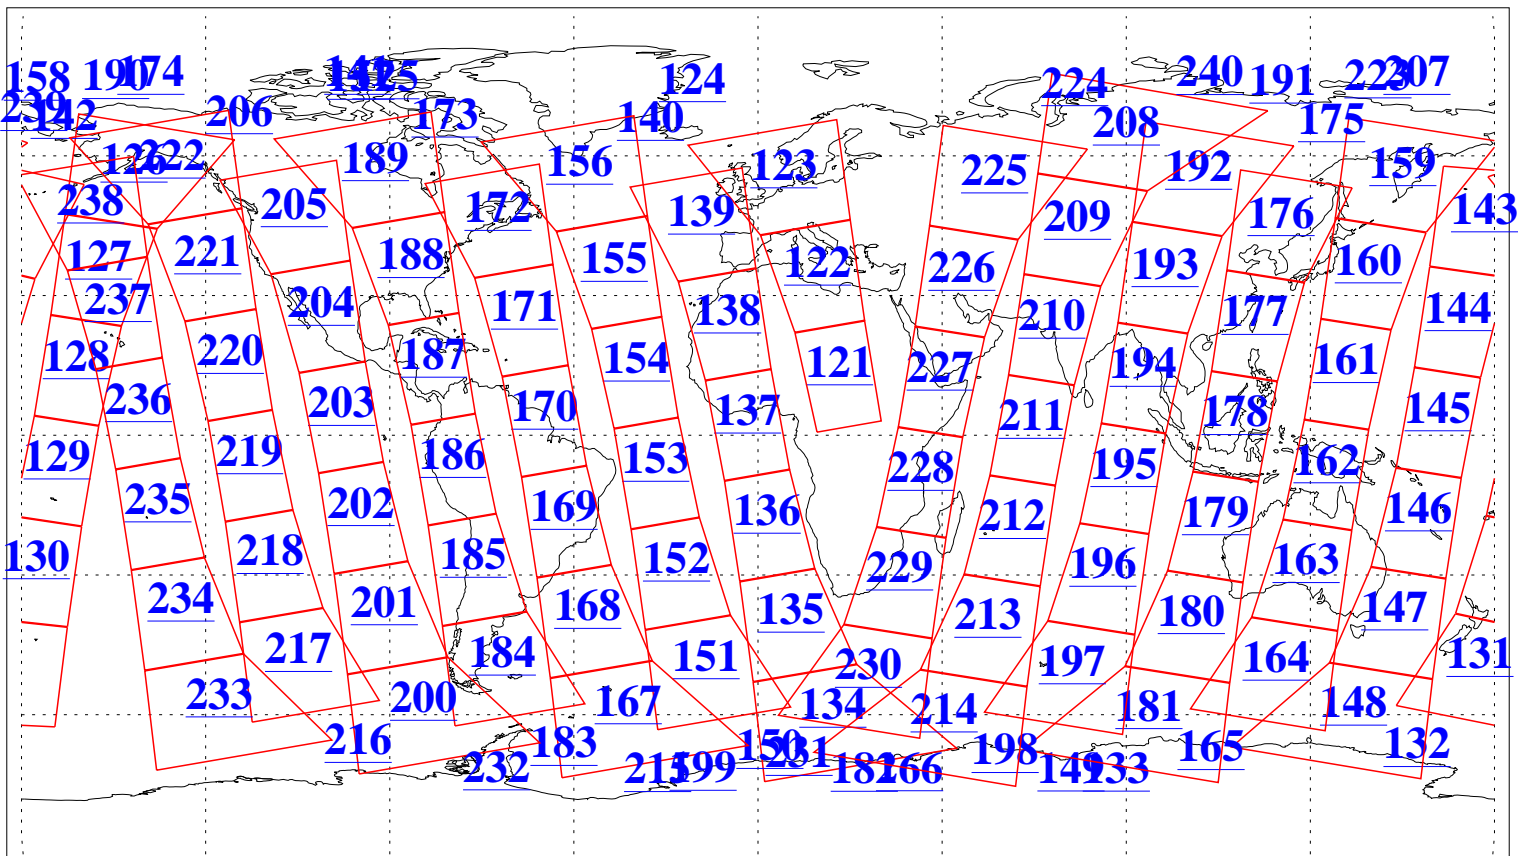

L1B Availability
AMSU Granules: 240
HSB Granules: 0
AIRS Granules: 240

22 Oct 2014
DoY 295
Aqua Day 4554
Granules: 1 to 120

Granules: 121 to 240

Legend: AMSU Available, HSB Available, AIRS Available

L1B Availability
AMSU Granules: 240
HSB Granules: 0
AIRS Granules: 240

22 Oct 2014
DoY 295
Aqua Day 4554

Ascending Granules

Descending Granules

Legend: AMSU Available, HSB Available, AIRS Available

L1B Availability
 AMSU Granules: 240
 HSB Granules: 0
 AIRS Granules: 240

22 Oct 2014
 DoY 295
 Aqua Day 4554

Northern Hemisphere Granules

Southern Hemisphere Granules

Legend: AMSU Available, HSB Available, AIRS Available