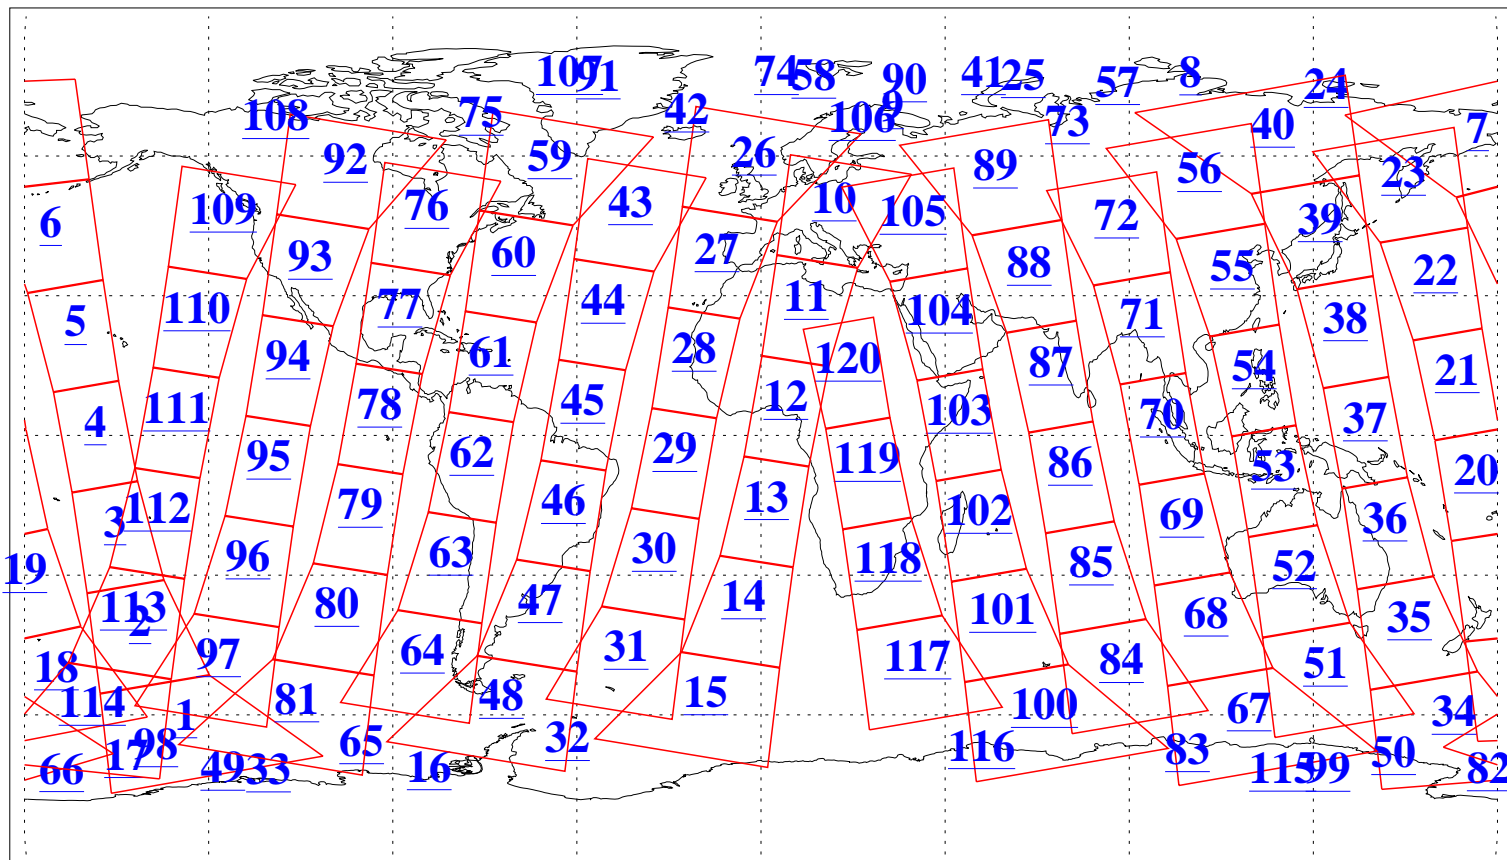

L1B Availability
AMSU Granules: 240
HSB Granules: 0
AIRS Granules: 240

15 Oct 2014
DoY 288
Aqua Day 4547
Granules: 1 to 120

Granules: 121 to 240

Legend: AMSU Available, *HSB Available*, *AIRS Available*

L1B Availability
AMSU Granules: 240
HSB Granules: 0
AIRS Granules: 240

15 Oct 2014
DoY 288
Aqua Day 4547
Ascending Granules

Descending Granules

Legend: AMSU Available, HSB Available, AIRS Available

L1B Availability
 AMSU Granules: 240
 HSB Granules: 0
 AIRS Granules: 240

15 Oct 2014
 DoY 288
 Aqua Day 4547

Northern Hemisphere Granules

Southern Hemisphere Granules

Legend: AMSU Available, HSB Available, AIRS Available