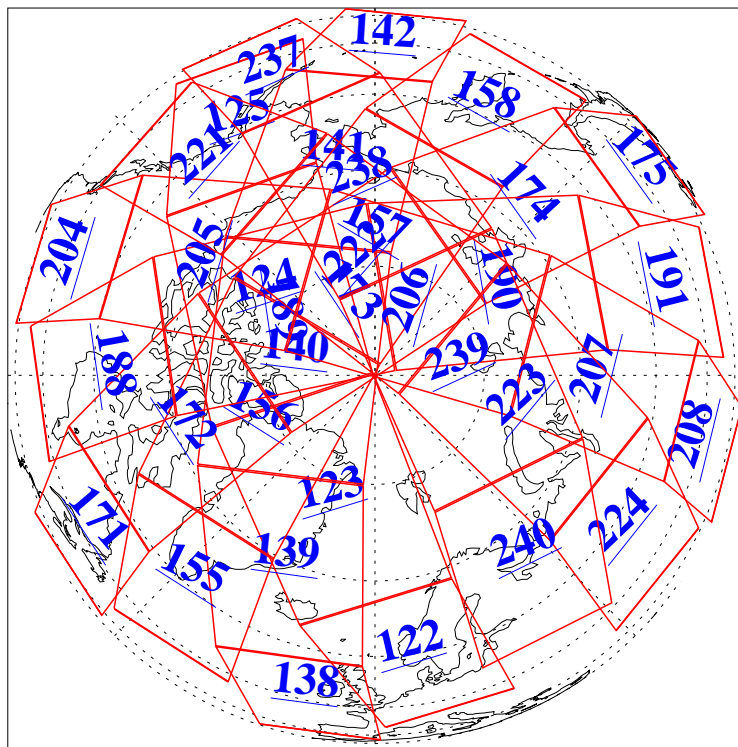

L1B Availability
AMSU Granules: 240
HSB Granules: 0
AIRS Granules: 240

15 Oct 2014
DoY 288
Aqua Day 4547
Granules: 1 to 120

Granules: 121 to 240

Legend: AMSU Available, *HSB Available*, *AIRS Available*

L1B Availability
AMSU Granules: 240
HSB Granules: 0
AIRS Granules: 240

15 Oct 2014
DoY 288
Aqua Day 4547
Ascending Granules

Descending Granules

Legend: AMSU Available, HSB Available, AIRS Available

L1B Availability
 AMSU Granules: 240
 HSB Granules: 0
 AIRS Granules: 240

15 Oct 2014
 DoY 288
 Aqua Day 4547

Northern Hemisphere Granules

Southern Hemisphere Granules

Legend: AMSU Available, HSB Available, AIRS Available