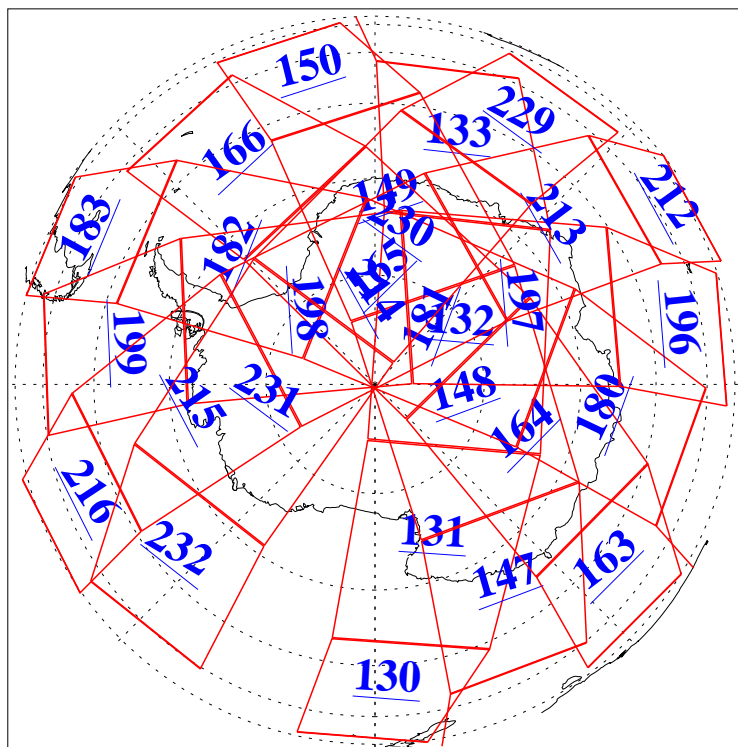

15 Oct 2014
DoY 288
Aqua Day 4547
Ascending Granules

Descending Granules

Legend: AMSU Available, HSB Available, AIRS Available

L1B Availability
 AMSU Granules: 240
 HSB Granules: 0
 AIRS Granules: 240

15 Oct 2014
 DoY 288
 Aqua Day 4547

Northern Hemisphere Granules

Southern Hemisphere Granules

Legend: AMSU Available, HSB Available, AIRS Available