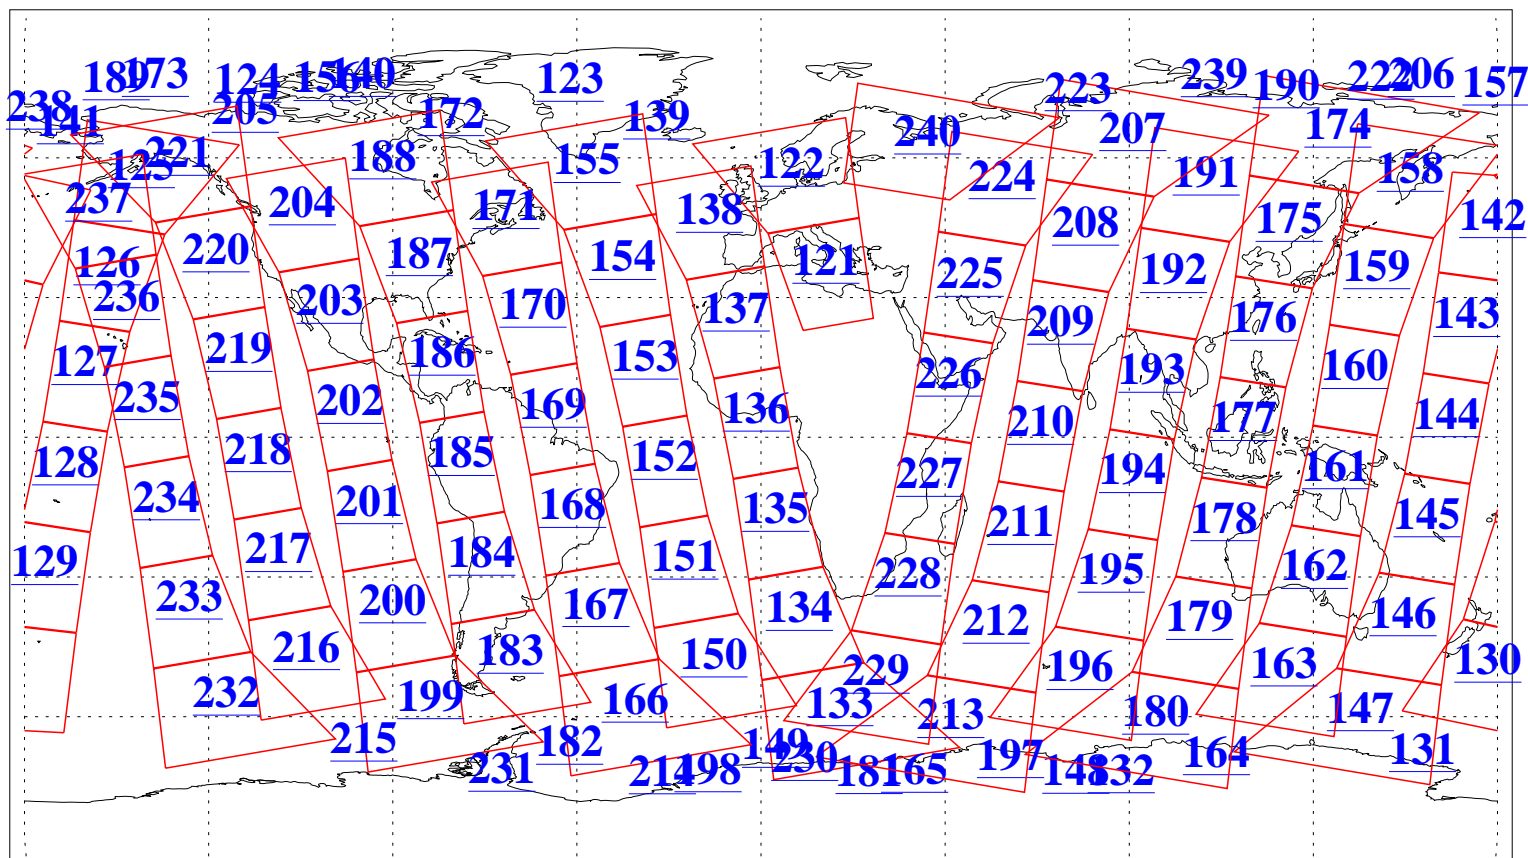

L1B Availability
AMSU Granules: 240
HSB Granules: 0
AIRS Granules: 240

15 Oct 2014
DoY 288
Aqua Day 4547
Granules: 1 to 120

Granules: 121 to 240

Legend: AMSU Available, *HSB Available*, *AIRS Available*

L1B Availability
AMSU Granules: 240
HSB Granules: 0
AIRS Granules: 240

15 Oct 2014
DoY 288
Aqua Day 4547
Ascending Granules

Descending Granules

Legend: AMSU Available, HSB Available, AIRS Available

L1B Availability
 AMSU Granules: 240
 HSB Granules: 0
 AIRS Granules: 240

15 Oct 2014
 DoY 288
 Aqua Day 4547

Northern Hemisphere Granules

Southern Hemisphere Granules

Legend: AMSU Available, HSB Available, AIRS Available