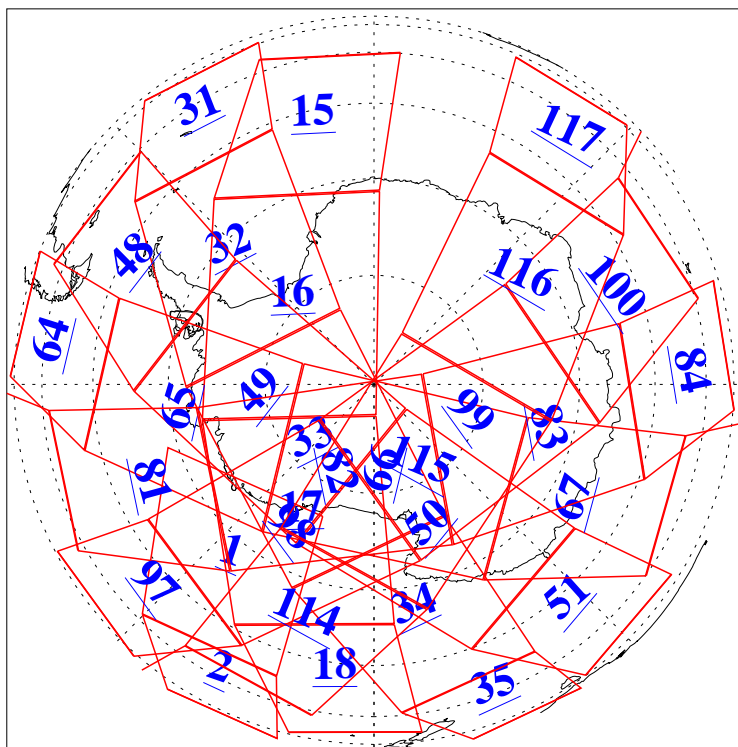

L1B Availability
AMSU Granules: 240
HSB Granules: 0
AIRS Granules: 240

15 Oct 2014
DoY 288
Aqua Day 4547
Granules: 1 to 120

Granules: 121 to 240

Legend: AMSU Available, *HSB Available*, *AIRS Available*

L1B Availability
AMSU Granules: 240
HSB Granules: 0
AIRS Granules: 240

15 Oct 2014
DoY 288
Aqua Day 4547
Ascending Granules

Descending Granules

Legend: AMSU Available, HSB Available, AIRS Available

L1B Availability
 AMSU Granules: 240
 HSB Granules: 0
 AIRS Granules: 240

15 Oct 2014
 DoY 288
 Aqua Day 4547

Northern Hemisphere Granules

Southern Hemisphere Granules

Legend: AMSU Available, HSB Available, AIRS Available