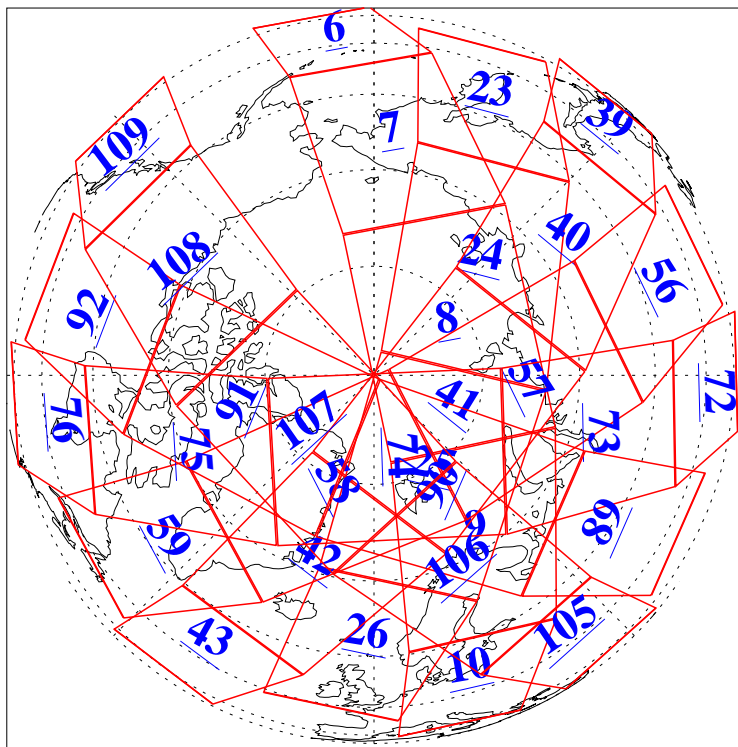

L1B Availability
AMSU Granules: 240
HSB Granules: 0
AIRS Granules: 240

15 Oct 2014
DoY 288
Aqua Day 4547
Granules: 1 to 120

Granules: 121 to 240

Legend: AMSU Available, *HSB Available*, *AIRS Available*

L1B Availability
AMSU Granules: 240
HSB Granules: 0
AIRS Granules: 240

15 Oct 2014
DoY 288
Aqua Day 4547
Ascending Granules

Descending Granules

Legend: AMSU Available, HSB Available, AIRS Available

L1B Availability
 AMSU Granules: 240
 HSB Granules: 0
 AIRS Granules: 240

15 Oct 2014
 DoY 288
 Aqua Day 4547

Northern Hemisphere Granules

Southern Hemisphere Granules

Legend: AMSU Available, HSB Available, AIRS Available