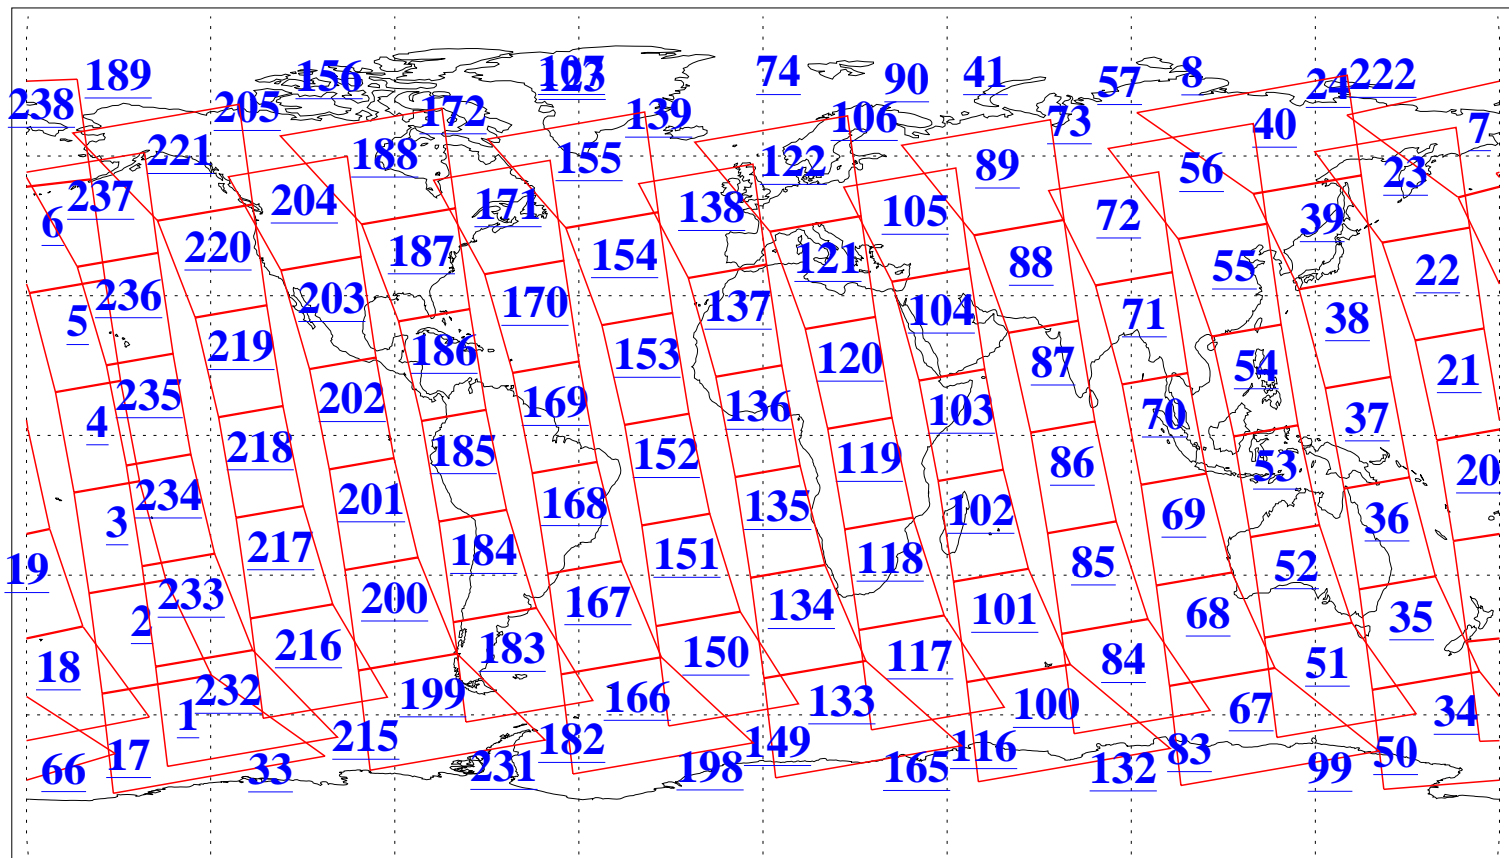

L1B Availability
AMSU Granules: 240
HSB Granules: 0
AIRS Granules: 240

15 Oct 2014
DoY 288
Aqua Day 4547
Granules: 1 to 120

Granules: 121 to 240

Legend: AMSU Available, *HSB Available*, *AIRS Available*

L1B Availability
AMSU Granules: 240
HSB Granules: 0
AIRS Granules: 240

15 Oct 2014
DoY 288
Aqua Day 4547
Ascending Granules

Descending Granules

Legend: AMSU Available, HSB Available, AIRS Available

L1B Availability
 AMSU Granules: 240
 HSB Granules: 0
 AIRS Granules: 240

15 Oct 2014
 DoY 288
 Aqua Day 4547

Northern Hemisphere Granules

Southern Hemisphere Granules

Legend: AMSU Available, HSB Available, AIRS Available