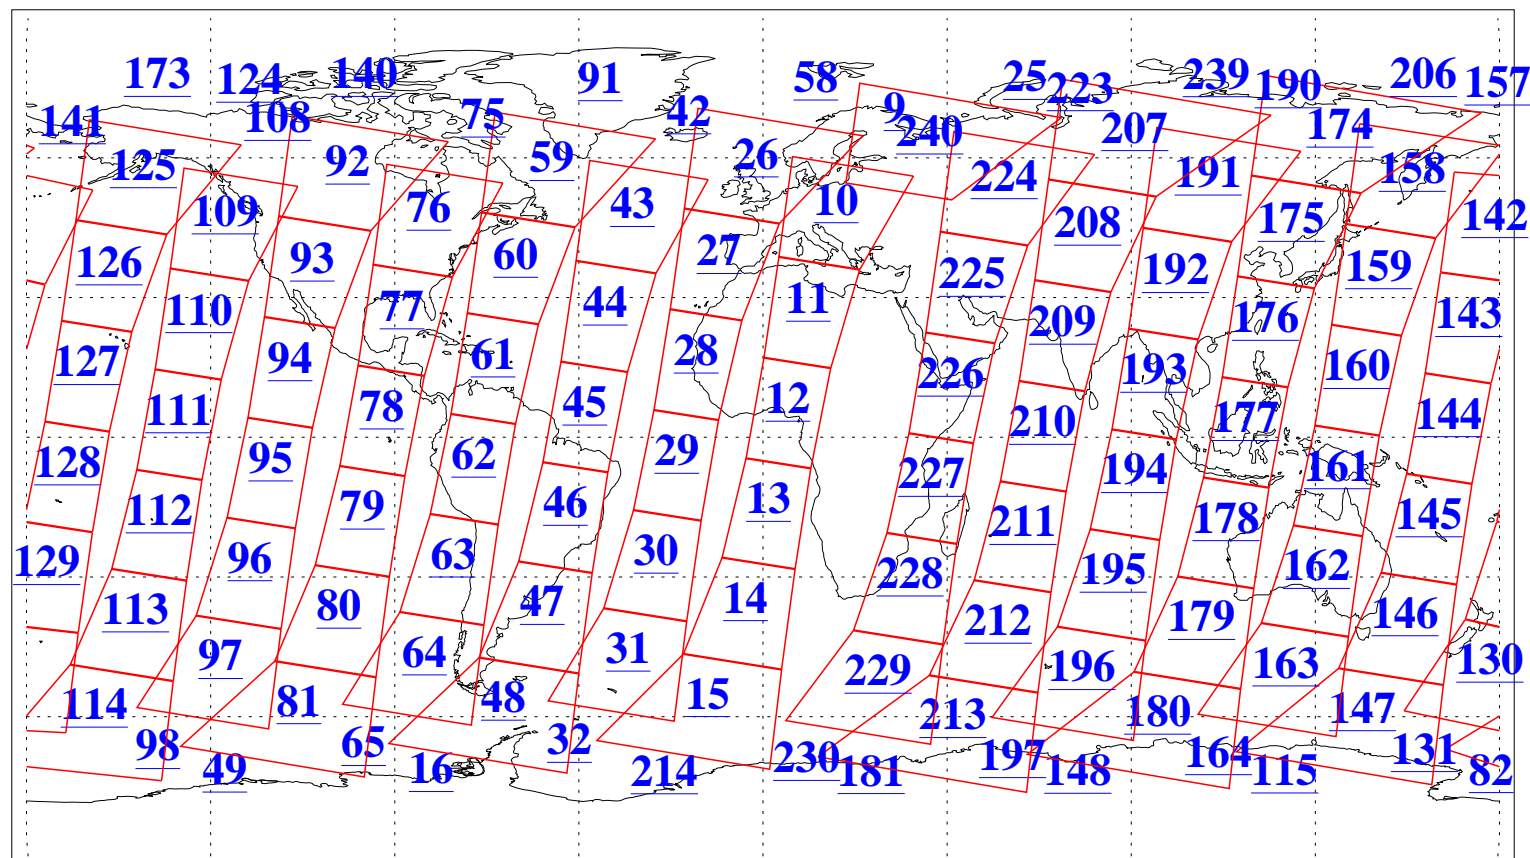

L1B Availability
AMSU Granules: 240
HSB Granules: 0
AIRS Granules: 240

15 Oct 2014
DoY 288
Aqua Day 4547
Granules: 1 to 120

Granules: 121 to 240

Legend: AMSU Available, *HSB Available*, *AIRS Available*

L1B Availability
AMSU Granules: 240
HSB Granules: 0
AIRS Granules: 240

15 Oct 2014
DoY 288
Aqua Day 4547
Ascending Granules

Descending Granules

Legend: AMSU Available, HSB Available, AIRS Available

L1B Availability
 AMSU Granules: 240
 HSB Granules: 0
 AIRS Granules: 240

15 Oct 2014
 DoY 288
 Aqua Day 4547

Northern Hemisphere Granules

Southern Hemisphere Granules

Legend: AMSU Available, HSB Available, AIRS Available